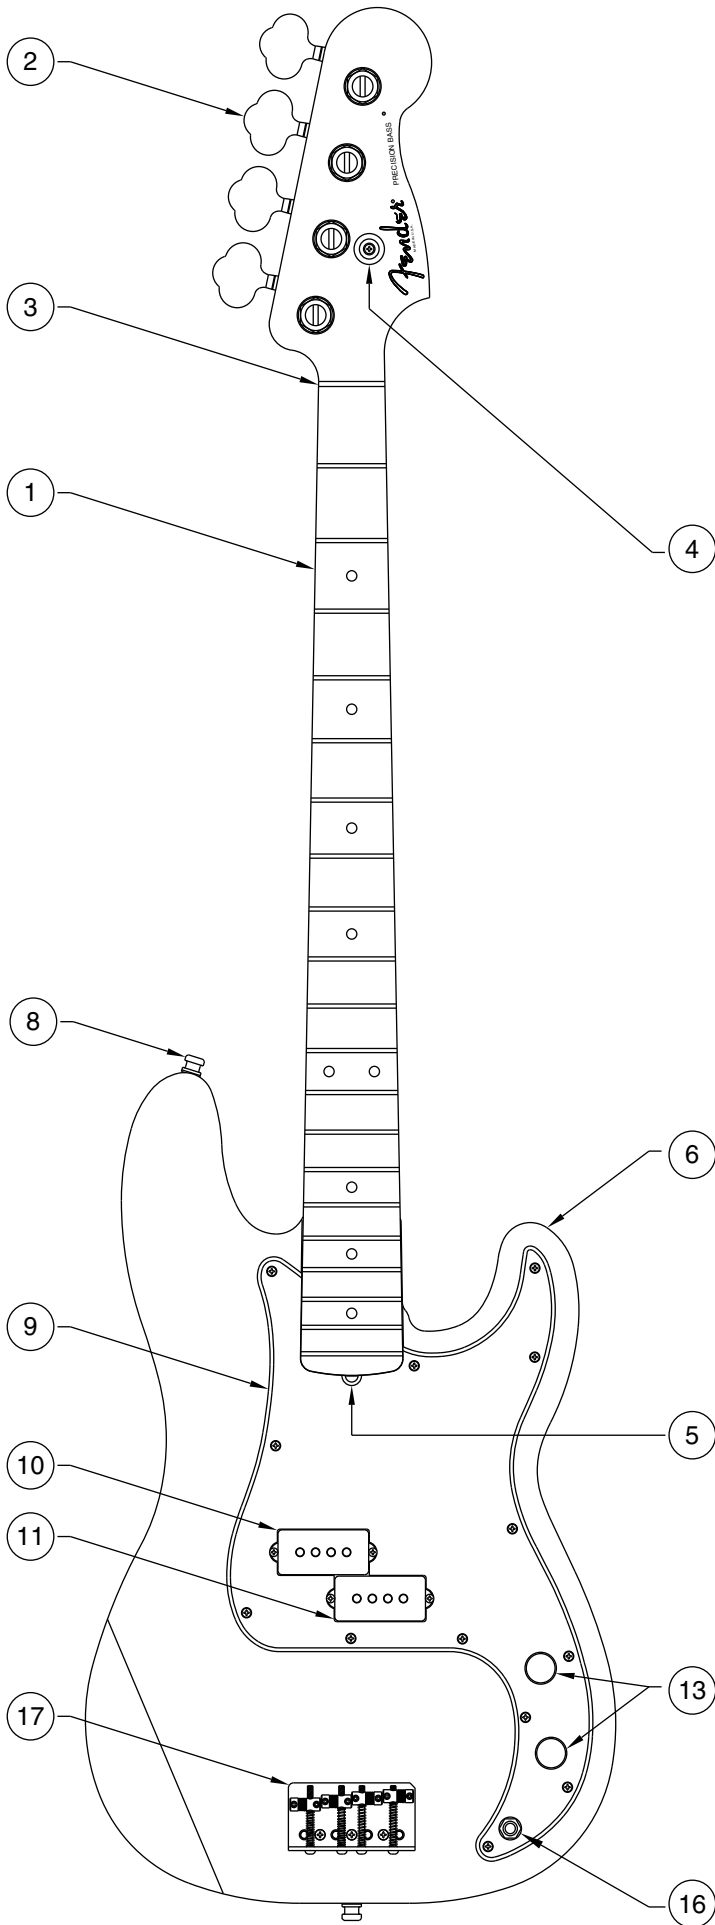

# AMERICAN STANDARD PRECISION BASS 0192200/2202

PICKGUARD ASSEMBLY

BRIDGE ASSEMBLY

# AMERICAN STANDARD PRECISION BASS 0192200/2202

REF.#	P/N	DESCRIPTION
1	0048594000	Neck, American Standard Precision Bass, M/N
	0048595000	Neck, American Standard Precision Bass, R/W
2	0021472000	Tuning Key, (1) Set
3	0048650000	Bone Nut
4	0021427000	String Retainer
	0021407000	Mounting Screw
5	0048688000	Truss Rod Adjustment Nut
	0048693000	Truss Rod Adjusting Wrench
6	0049702xxx	Body, Am. Std. P-Bass, Solid Color
	0053296xxx	Body, Am. Std. P-Bass, Natural Ash
	0055217xxx	Body, Am. Std. P-Bass, Sunburst
7	0054078000	Neck Mounting Plate
	0021424000	Mounting Screw
8	0021453000	Strap Button
	0021422000	Mounting Screw
	0019056000	Felt Washer, Black
	0020491000	Felt Washer, White
9	0048602000	Pickguard, Am. Std. P-Bass
	0021407000	Mounting Screw
10	0056004000	Pickup, Neck, Am. Std. P-Bass
	0021408000	Mounting Screw
	0018556000	Foam Block Weatherstrip
11	0056003000	Pickup, Bridge, Am. Std. P-Bass
	0021408000	Mounting Screw
	0018556000	Foam Block Weatherstrip
12	0019064000	Control, 250K, Audio, (2)
	0016352000	Mounting Hex Nut
	0022384000	Lock Washer, Intl
13	0013359000	Knob, Knurled (2)
	0028897001	Screw Set
14	0015552000	Capacitor, .05uf
15	0012869000	Solder Lug
	0015116000	Mounting Screw
16	0021956000	Output Jack
	0016352000	Mounting Hex Nut
	0031153000	Flat Washer
	0016436000	Lock Washer, Intl
17	0048597000	Bridge Assembly, Am. Std. P-Bass
	0021422000	Mounting Screw
18	0048603000	Bridge Plate
19	0048598000	Bridge Section, (4)
20	0017571000	Intonation Screw, (4)
	0018872000	Intonation Spring, (4)
21	0021093000	Height Adjustment Screw, (8)
	0021109000	Adjusting Wrench, Saddle Height
22	0048604000	Ferrule, String Retainer

Body Part Number	
0055217500	3 Color Sunburst
0053296501	White Blonde
0053296521	Natural
0049702505	Olympic White
0049702506	Black
0049702524	Inca Silver
0049702574	Aqua Marine
0049702593	Purple Metallic