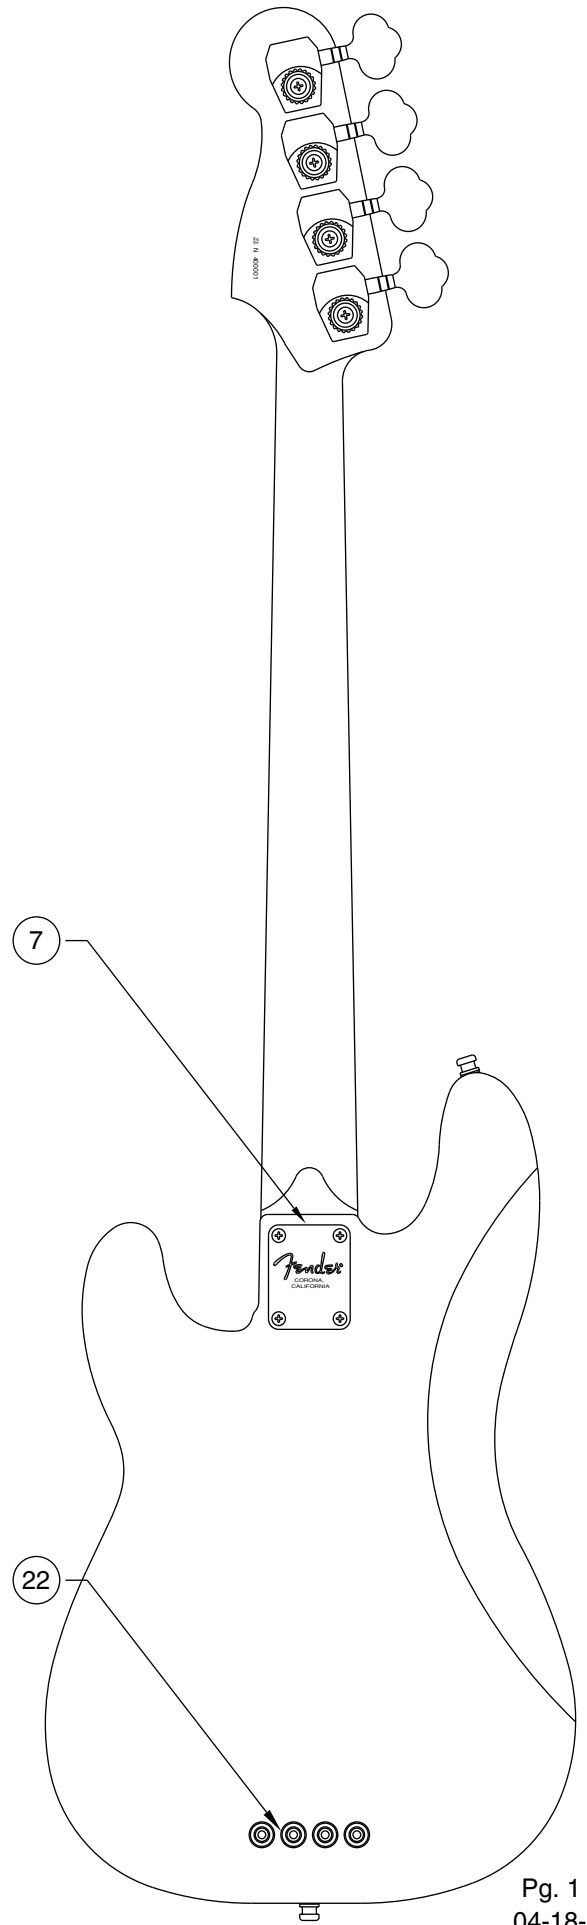

# AMERICAN STANDARD PRECISION BASS 0192200/2202

PICKGUARD ASSEMBLY

BRIDGE ASSEMBLY

# AMERICAN STANDARD PRECISION BASS 0192200/2202

REF.#	P/N	DESCRIPTION
1	0048594000	Neck, American Standard Precision Bass, M/N
	0048595000	Neck, American Standard Precision Bass, R/W
2	0021472000	Tuning Key, (1) Set
3	0048650000	Bone Nut
4	0021427000	String Retainer
	0021407000	Mounting Screw
5	0048688000	Truss Rod Adjustment Nut
	0048693000	Truss Rod Adjusting Wrench
6	0049702xxx	Body, Am. Std. P-Bass, Solid Color
	0053296xxx	Body, Am. Std. P-Bass, Natural Ash
	0055217xxx	Body, Am. Std. P-Bass, Sunburst
7	0054078000	Neck Mounting Plate
	0021424000	Mounting Screw
8	0021453000	Strap Button
	0021422000	Mounting Screw
	0019056000	Felt Washer, Black
	0020491000	Felt Washer, White
9	0048602000	Pickguard, Am. Std. P-Bass
	0021407000	Mounting Screw
10	0056004000	Pickup, Neck, Am. Std. P-Bass
	0021408000	Mounting Screw
	0018556000	Foam Block Weatherstrip
11	0056003000	Pickup, Bridge, Am. Std. P-Bass
	0021408000	Mounting Screw
	0018556000	Foam Block Weatherstrip
12	0019064000	Control, 250K, Audio, (2)
	0016352000	Mounting Hex Nut
	0022384000	Lock Washer, Intl
13	0013359000	Knob, Knurled (2)
	0028897001	Screw Set
14	0015552000	Capacitor, .05uf
15	0012869000	Solder Lug
	0015116000	Mounting Screw
16	0021956000	Output Jack
	0016352000	Mounting Hex Nut
	0031153000	Flat Washer
	0016436000	Lock Washer, Intl
17	0048597000	Bridge Assembly, Am. Std. P-Bass
	0021422000	Mounting Screw
18	0048603000	Bridge Plate
19	0048598000	Bridge Section, (4)
20	0017571000	Intonation Screw, (4)
	0018872000	Intonation Spring, (4)
21	0021093000	Height Adjustment Screw, (8)
	0021109000	Adjusting Wrench, Saddle Height
22	0048604000	Ferrule, String Retainer

Body Part Number	
0055217500	3 Color Sunburst
0053296501	White Blonde
0053296521	Natural
0049702505	Olympic White
0049702506	Black
0049702524	Inca Silver
0049702574	Aqua Marine
0049702593	Purple Metallic