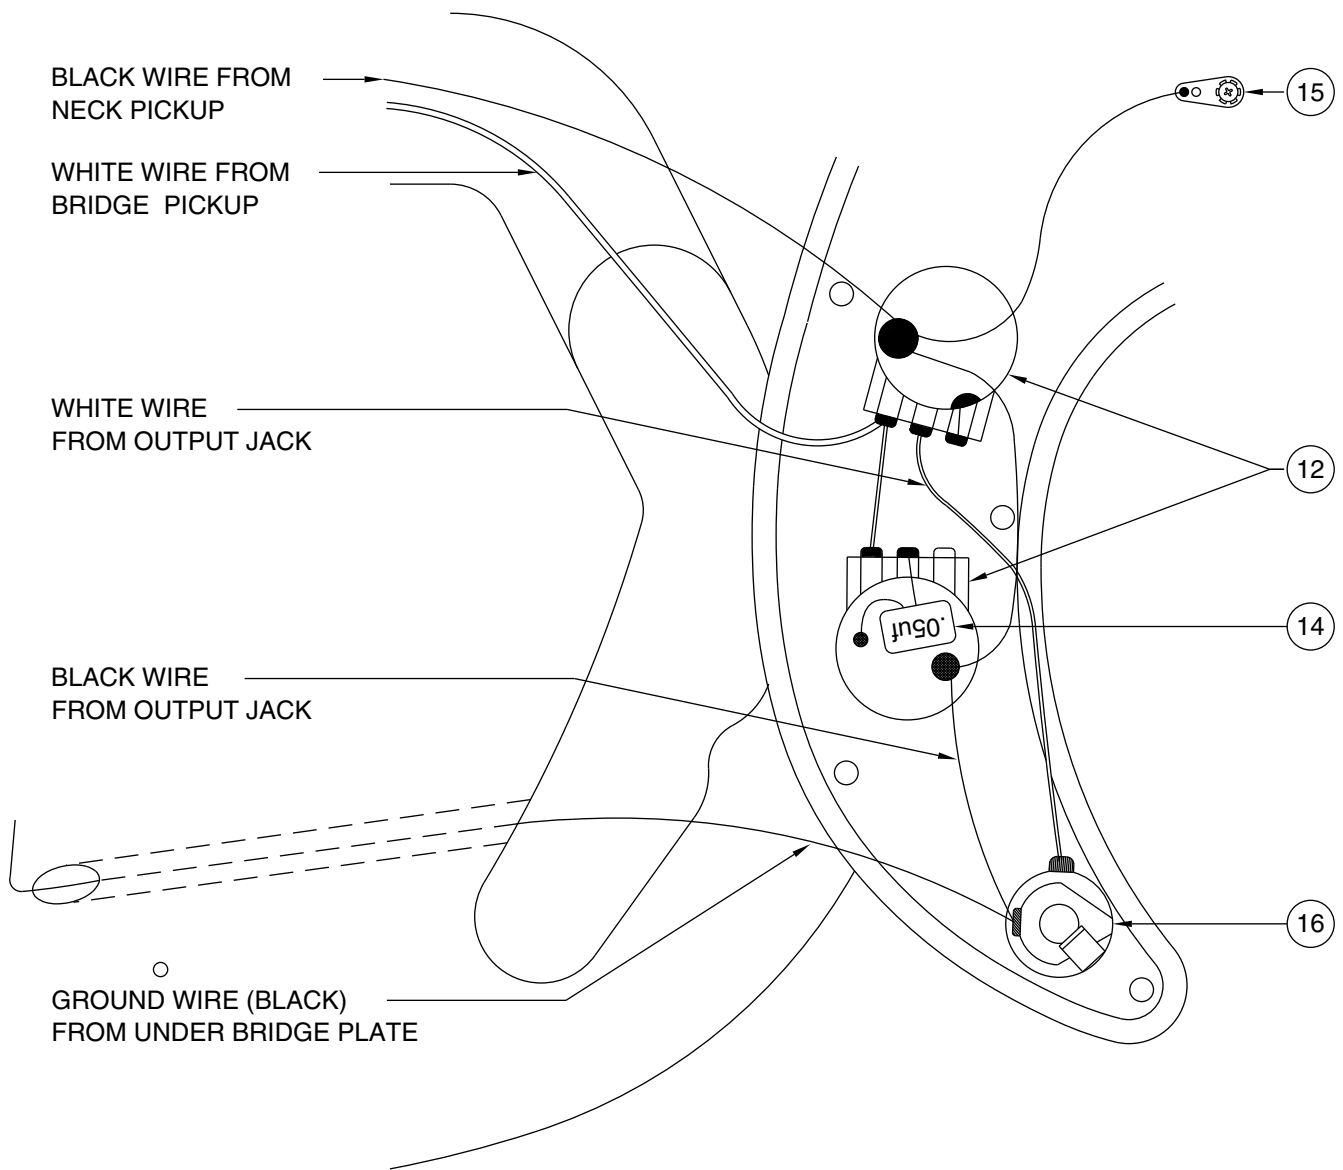

# AMERICAN STANDARD PRECISION BASS 0192200/2202

PICKGUARD ASSEMBLY

BRIDGE ASSEMBLY

# AMERICAN STANDARD PRECISION BASS 0192200/2202

REF.#	P/N	DESCRIPTION
1	0048594000	Neck, American Standard Precision Bass, M/N
	0048595000	Neck, American Standard Precision Bass, R/W
2	0021472000	Tuning Key, (1) Set
3	0048650000	Bone Nut
4	0021427000	String Retainer
	0021407000	Mounting Screw
5	0048688000	Truss Rod Adjustment Nut
	0048693000	Truss Rod Adjusting Wrench
6	0049702xxx	Body, Am. Std. P-Bass, Solid Color
	0053296xxx	Body, Am. Std. P-Bass, Natural Ash
	0055217xxx	Body, Am. Std. P-Bass, Sunburst
7	0054078000	Neck Mounting Plate
	0021424000	Mounting Screw
8	0021453000	Strap Button
	0021422000	Mounting Screw
	0019056000	Felt Washer, Black
	0020491000	Felt Washer, White
9	0048602000	Pickguard, Am. Std. P-Bass
	0021407000	Mounting Screw
10	0056004000	Pickup, Neck, Am. Std. P-Bass
	0021408000	Mounting Screw
	0018556000	Foam Block Weatherstrip
11	0056003000	Pickup, Bridge, Am. Std. P-Bass
	0021408000	Mounting Screw
	0018556000	Foam Block Weatherstrip
12	0019064000	Control, 250K, Audio, (2)
	0016352000	Mounting Hex Nut
	0022384000	Lock Washer, Intl
13	0013359000	Knob, Knurled (2)
	0028897001	Screw Set
14	0015552000	Capacitor, .05uf
15	0012869000	Solder Lug
	0015116000	Mounting Screw
16	0021956000	Output Jack
	0016352000	Mounting Hex Nut
	0031153000	Flat Washer
	0016436000	Lock Washer, Intl
17	0048597000	Bridge Assembly, Am. Std. P-Bass
	0021422000	Mounting Screw
18	0048603000	Bridge Plate
19	0048598000	Bridge Section, (4)
20	0017571000	Intonation Screw, (4)
	0018872000	Intonation Spring, (4)
21	0021093000	Height Adjustment Screw, (8)
	0021109000	Adjusting Wrench, Saddle Height
22	0048604000	Ferrule, String Retainer

Body Part Number	
0055217500	3 Color Sunburst
0053296501	White Blonde
0053296521	Natural
0049702505	Olympic White
0049702506	Black
0049702524	Inca Silver
0049702574	Aqua Marine
0049702593	Purple Metallic

CONTROL FUNCTION