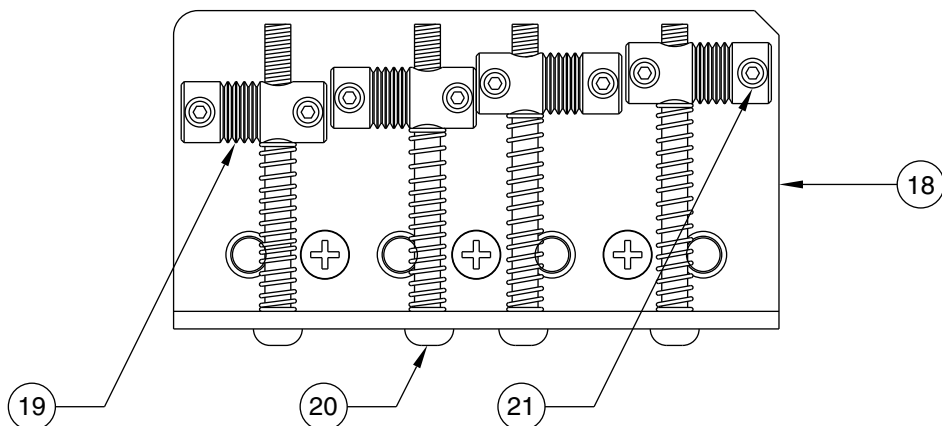

# AMERICAN STANDARD PRECISION BASS 0192200/2202

PICKGUARD ASSEMBLY

BRIDGE ASSEMBLY

# AMERICAN STANDARD PRECISION BASS 0192200/2202

REF.#	P/N	DESCRIPTION
1	0048594000	Neck, American Standard Precision Bass, M/N
	0048595000	Neck, American Standard Precision Bass, R/W
2	0021472000	Tuning Key, (1) Set
3	0048650000	Bone Nut
4	0021427000	String Retainer
	0021407000	Mounting Screw
5	0048688000	Truss Rod Adjustment Nut
	0048693000	Truss Rod Adjusting Wrench
6	0049702xxx	Body, Am. Std. P-Bass, Solid Color
	0053296xxx	Body, Am. Std. P-Bass, Natural Ash
	0055217xxx	Body, Am. Std. P-Bass, Sunburst
7	0054078000	Neck Mounting Plate
	0021424000	Mounting Screw
8	0021453000	Strap Button
	0021422000	Mounting Screw
	0019056000	Felt Washer, Black
	0020491000	Felt Washer, White
9	0048602000	Pickguard, Am. Std. P-Bass
	0021407000	Mounting Screw
10	0056004000	Pickup, Neck, Am. Std. P-Bass
	0021408000	Mounting Screw
	0018556000	Foam Block Weatherstrip
11	0056003000	Pickup, Bridge, Am. Std. P-Bass
	0021408000	Mounting Screw
	0018556000	Foam Block Weatherstrip
12	0019064000	Control, 250K, Audio, (2)
	0016352000	Mounting Hex Nut
	0022384000	Lock Washer, Intl
13	0013359000	Knob, Knurled (2)
	0028897001	Screw Set
14	0015552000	Capacitor, .05uf
15	0012869000	Solder Lug
	0015116000	Mounting Screw
16	0021956000	Output Jack
	0016352000	Mounting Hex Nut
	0031153000	Flat Washer
	0016436000	Lock Washer, Intl
17	0048597000	Bridge Assembly, Am. Std. P-Bass
	0021422000	Mounting Screw
18	0048603000	Bridge Plate
19	0048598000	Bridge Section, (4)
20	0017571000	Intonation Screw, (4)
	0018872000	Intonation Spring, (4)
21	0021093000	Height Adjustment Screw, (8)
	0021109000	Adjusting Wrench, Saddle Height
22	0048604000	Ferrule, String Retainer

Body Part Number	
0055217500	3 Color Sunburst
0053296501	White Blonde
0053296521	Natural
0049702505	Olympic White
0049702506	Black
0049702524	Inca Silver
0049702574	Aqua Marine
0049702593	Purple Metallic