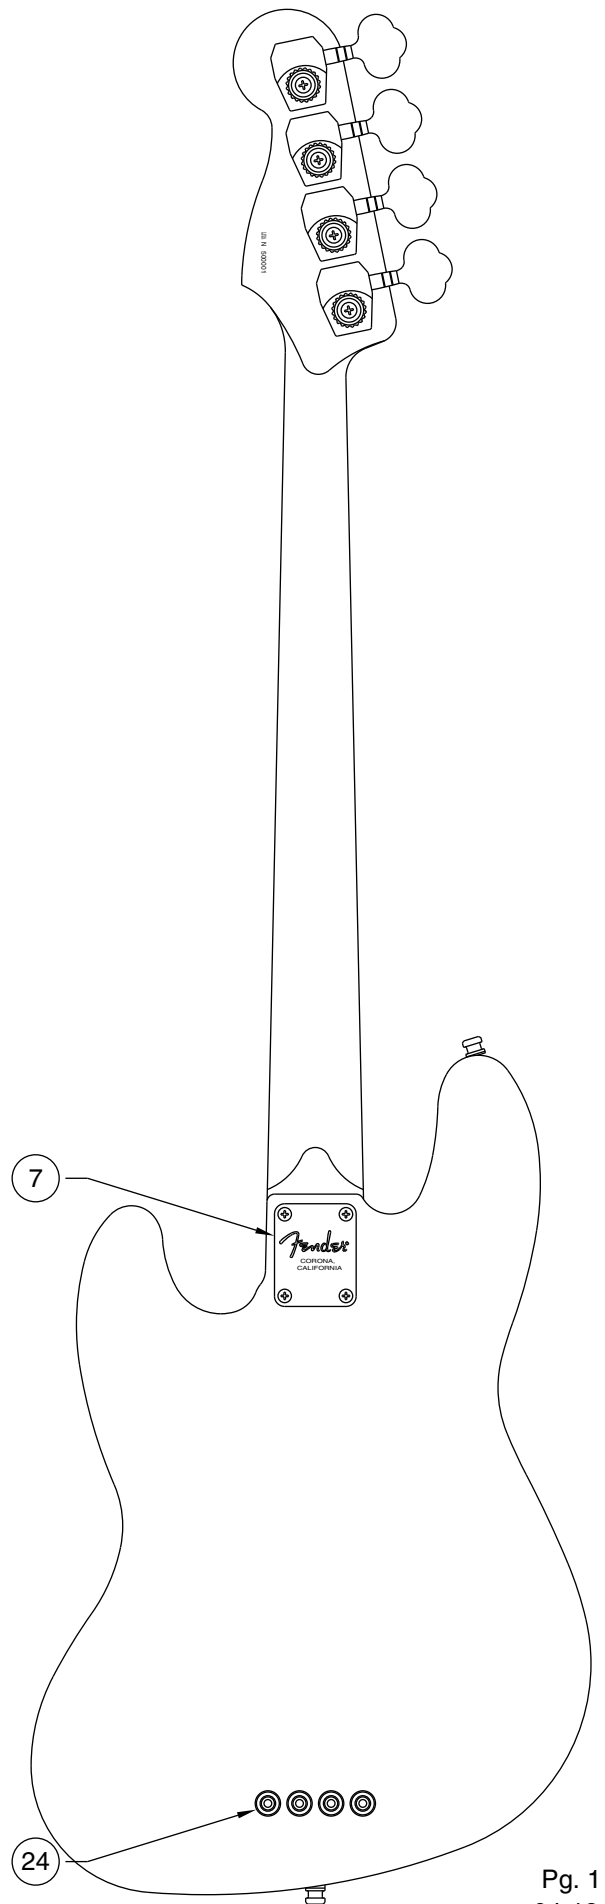

AMERICAN STANDARD JAZZ BASS 0192400/2402

CONTROL ASSEMBLY

BRIDGE ASSEMBLY

AMERICAN STANDARD JAZZ BASS 0192400/2402

REF.#	P/N	DESCRIPTION
1	0048616000	Neck, American Standard Jazz Bass, M/N
	0048617000	Neck, American Standard Jazz Bass, R/W
2	0021472000	Tuning Key, (1) Set
3	0048649000	Bone Nut
4	0021427000	String Retainer
	0021407000	Mounting Screw
5	0048688000	Truss Rod Adjustment Nut
	0048693000	Truss Rod Adjusting Wrench
6	0049703xxx	Body, Am. Std. J-Bass, Solid Color
	0053297xxx	Body, Am. Std. J-Bass, Natural Ash
	0055219xxx	Body, Am. Std. J-Bass, Sunburst
7	0054078000	Neck Mounting Plate
	0021424000	Mounting Screw
8	0021453000	Strap Button
	0021422000	Mounting Screw
	0019056000	Felt Washer, Black
	0020491000	Felt Washer, White
9	0048696000	Pickguard, Am. Std. J-Bass, White/Black/White
	0021407000	Mounting Screw
10	0033753000	Pickup, Neck, Am. Std. J-Bass
	0021408000	Mounting Screw
	0017333000	Rubber WeatherStrip
11	0033746000	Pickup, Bridge, Am. Std. J-Bass
	0021408000	Mounting Screw
	0017333000	Rubber Weatherstrip
12	0019064000	Control, 250K, Audio, (3)
	0016352000	Mounting Hex Nut
	0016436000	Lock Washer, Intl
13	0019455000	Knob, Skirted, Large, Black, (2)
14	0019513000	Knob, Skirted, Small, Black
15	0010652060	Control Plate
	0021407000	Mounting Screw
16	0015552000	Capacitor, .05uf
17	0012869000	Solder Lug
	0015116000	Mounting Screw
18	0021956000	Output Jack
	0016352000	Mounting Hex Nut
	0016436000	Lock Washer, Intl
	0031153000	Flat Washer
19	0048597000	Bridge Assembly
	0021422000	Mounting Screw
20	0048603000	Bridge Plate
21	0048598000	Bridge Section, (4)
22	0017571000	Intonation Screw, (4)
	0018872000	Intonation Spring, (4)
23	0021093000	Height Adjustment Screw, (8)
	0021109000	Adjusting Wrench, Saddle Height
24	0048604000	Ferrule, String Retainer

Body Part Number	
0055219500	3 Color Sunburst
0053297501	White Blonde
0053297521	Natrual
0049703505	Olympic White
0049703506	Black
0049703524	Inca Silver
0049703574	Aqua Marine
0049703593	Purple Metallic