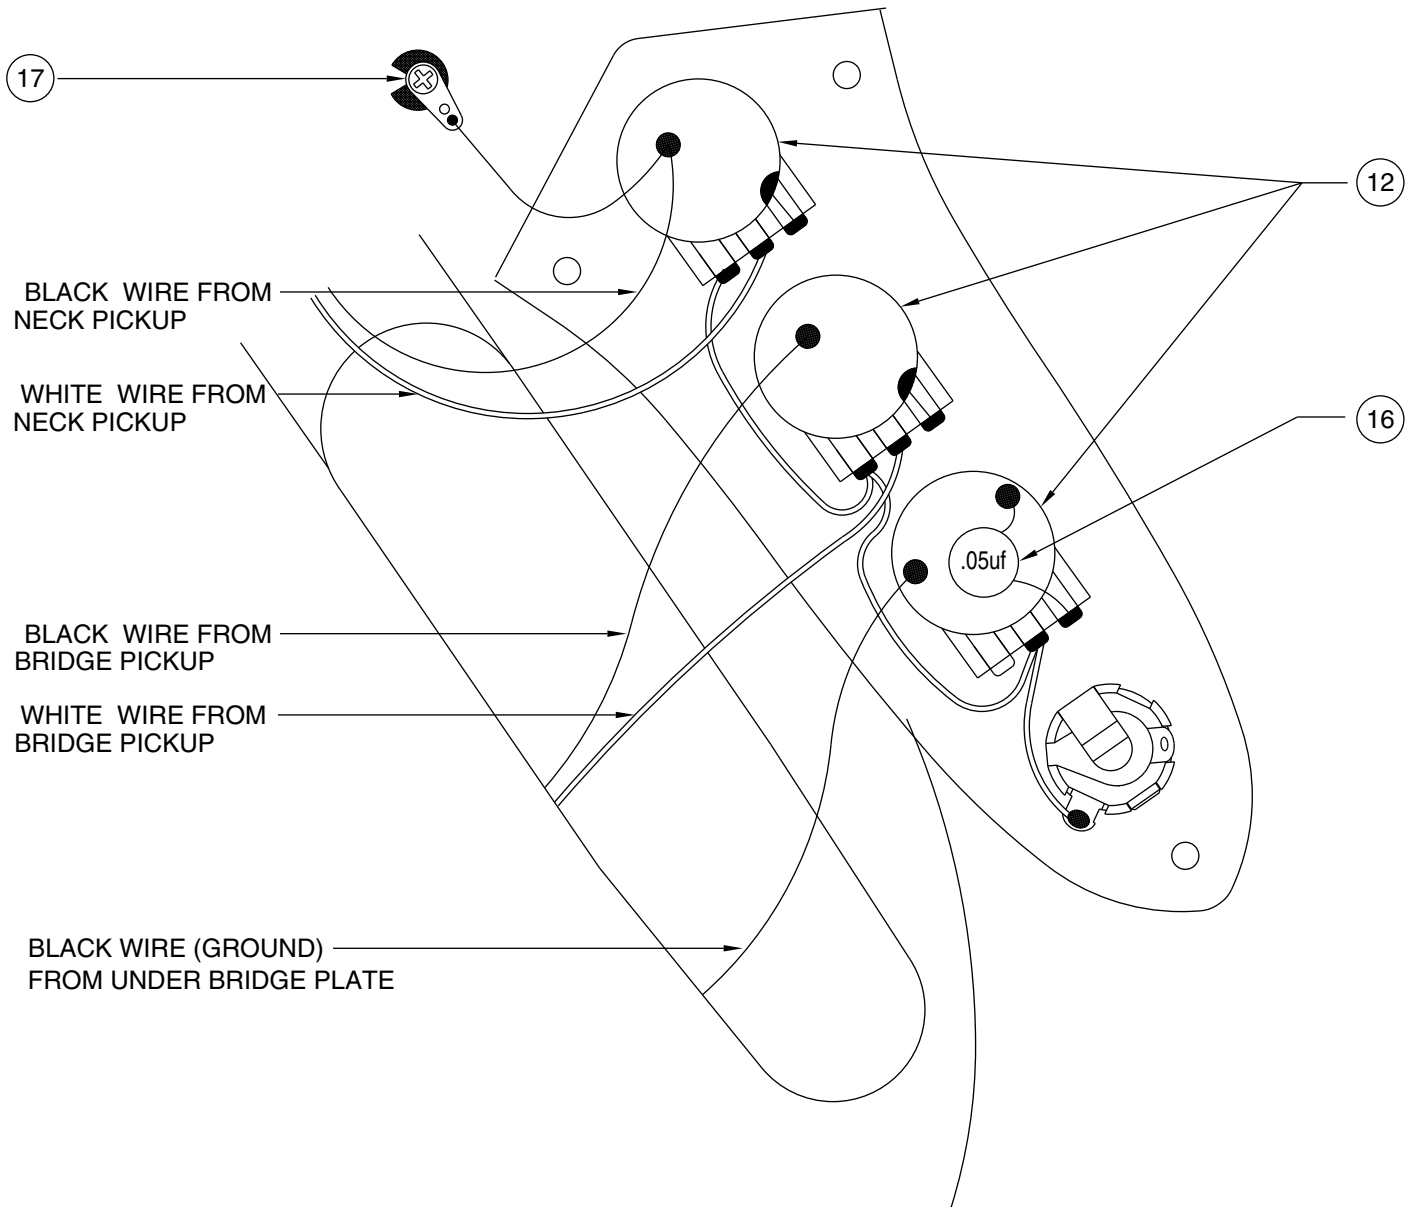

AMERICAN STANDARD JAZZ BASS 0192400/2402

CONTROL ASSEMBLY

BRIDGE ASSEMBLY

AMERICAN STANDARD JAZZ BASS 0192400/2402

REF.#	P/N	DESCRIPTION
1	0048616000	Neck, American Standard Jazz Bass, M/N
	0048617000	Neck, American Standard Jazz Bass, R/W
2	0021472000	Tuning Key, (1) Set
3	0048649000	Bone Nut
4	0021427000	String Retainer
	0021407000	Mounting Screw
5	0048688000	Truss Rod Adjustment Nut
	0048693000	Truss Rod Adjusting Wrench
6	0049703xxx	Body, Am. Std. J-Bass, Solid Color
	0053297xxx	Body, Am. Std. J-Bass, Natural Ash
	0055219xxx	Body, Am. Std. J-Bass, Sunburst
7	0054078000	Neck Mounting Plate
	0021424000	Mounting Screw
8	0021453000	Strap Button
	0021422000	Mounting Screw
	0019056000	Felt Washer, Black
	0020491000	Felt Washer, White
9	0048696000	Pickguard, Am. Std. J-Bass, White/Black/White
	0021407000	Mounting Screw
10	0033753000	Pickup, Neck, Am. Std. J-Bass
	0021408000	Mounting Screw
	0017333000	Rubber WeatherStrip
11	0033746000	Pickup, Bridge, Am. Std. J-Bass
	0021408000	Mounting Screw
	0017333000	Rubber Weatherstrip
12	0019064000	Control, 250K, Audio, (3)
	0016352000	Mounting Hex Nut
	0016436000	Lock Washer, Intl
13	0019455000	Knob, Skirted, Large, Black, (2)
14	0019513000	Knob, Skirted, Small, Black
15	0010652060	Control Plate
	0021407000	Mounting Screw
16	0015552000	Capacitor, .05uf
17	0012869000	Solder Lug
	0015116000	Mounting Screw
18	0021956000	Output Jack
	0016352000	Mounting Hex Nut
	0016436000	Lock Washer, Intl
	0031153000	Flat Washer
19	0048597000	Bridge Assembly
	0021422000	Mounting Screw
20	0048603000	Bridge Plate
21	0048598000	Bridge Section, (4)
22	0017571000	Intonation Screw, (4)
	0018872000	Intonation Spring, (4)
23	0021093000	Height Adjustment Screw, (8)
	0021109000	Adjusting Wrench, Saddle Height
24	0048604000	Ferrule, String Retainer

Body Part Number	
0055219500	3 Color Sunburst
0053297501	White Blonde
0053297521	Natrual
0049703505	Olympic White
0049703506	Black
0049703524	Inca Silver
0049703574	Aqua Marine
0049703593	Purple Metallic