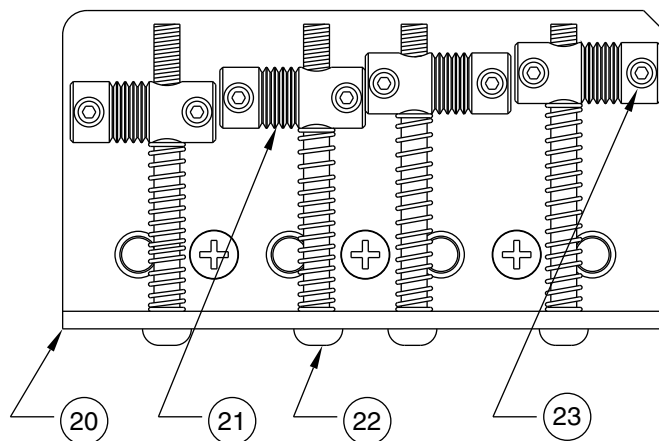

AMERICAN STANDARD JAZZ BASS 0192400/2402

CONTROL ASSEMBLY

BRIDGE ASSEMBLY

AMERICAN STANDARD JAZZ BASS 0192400/2402

REF.#	P/N	DESCRIPTION
1	0048616000	Neck, American Standard Jazz Bass, M/N
	0048617000	Neck, American Standard Jazz Bass, R/W
2	0021472000	Tuning Key, (1) Set
3	0048649000	Bone Nut
4	0021427000	String Retainer
	0021407000	Mounting Screw
5	0048688000	Truss Rod Adjustment Nut
	0048693000	Truss Rod Adjusting Wrench
6	0049703xxx	Body, Am. Std. J-Bass, Solid Color
	0053297xxx	Body, Am. Std. J-Bass, Natural Ash
	0055219xxx	Body, Am. Std. J-Bass, Sunburst
7	0054078000	Neck Mounting Plate
	0021424000	Mounting Screw
8	0021453000	Strap Button
	0021422000	Mounting Screw
	0019056000	Felt Washer, Black
	0020491000	Felt Washer, White
9	0048696000	Pickguard, Am. Std. J-Bass, White/Black/White
	0021407000	Mounting Screw
10	0033753000	Pickup, Neck, Am. Std. J-Bass
	0021408000	Mounting Screw
	0017333000	Rubber WeatherStrip
11	0033746000	Pickup, Bridge, Am. Std. J-Bass
	0021408000	Mounting Screw
	0017333000	Rubber Weatherstrip
12	0019064000	Control, 250K, Audio, (3)
	0016352000	Mounting Hex Nut
	0016436000	Lock Washer, Intl
13	0019455000	Knob, Skirted, Large, Black, (2)
14	0019513000	Knob, Skirted, Small, Black
15	0010652060	Control Plate
	0021407000	Mounting Screw
16	0015552000	Capacitor, .05uf
17	0012869000	Solder Lug
	0015116000	Mounting Screw
18	0021956000	Output Jack
	0016352000	Mounting Hex Nut
	0016436000	Lock Washer, Intl
	0031153000	Flat Washer
19	0048597000	Bridge Assembly
	0021422000	Mounting Screw
20	0048603000	Bridge Plate
21	0048598000	Bridge Section, (4)
22	0017571000	Intonation Screw, (4)
	0018872000	Intonation Spring, (4)
23	0021093000	Height Adjustment Screw, (8)
	0021109000	Adjusting Wrench, Saddle Height
24	0048604000	Ferrule, String Retainer

Body Part Number	
0055219500	3 Color Sunburst
0053297501	White Blonde
0053297521	Natrual
0049703505	Olympic White
0049703506	Black
0049703524	Inca Silver
0049703574	Aqua Marine
0049703593	Purple Metallic