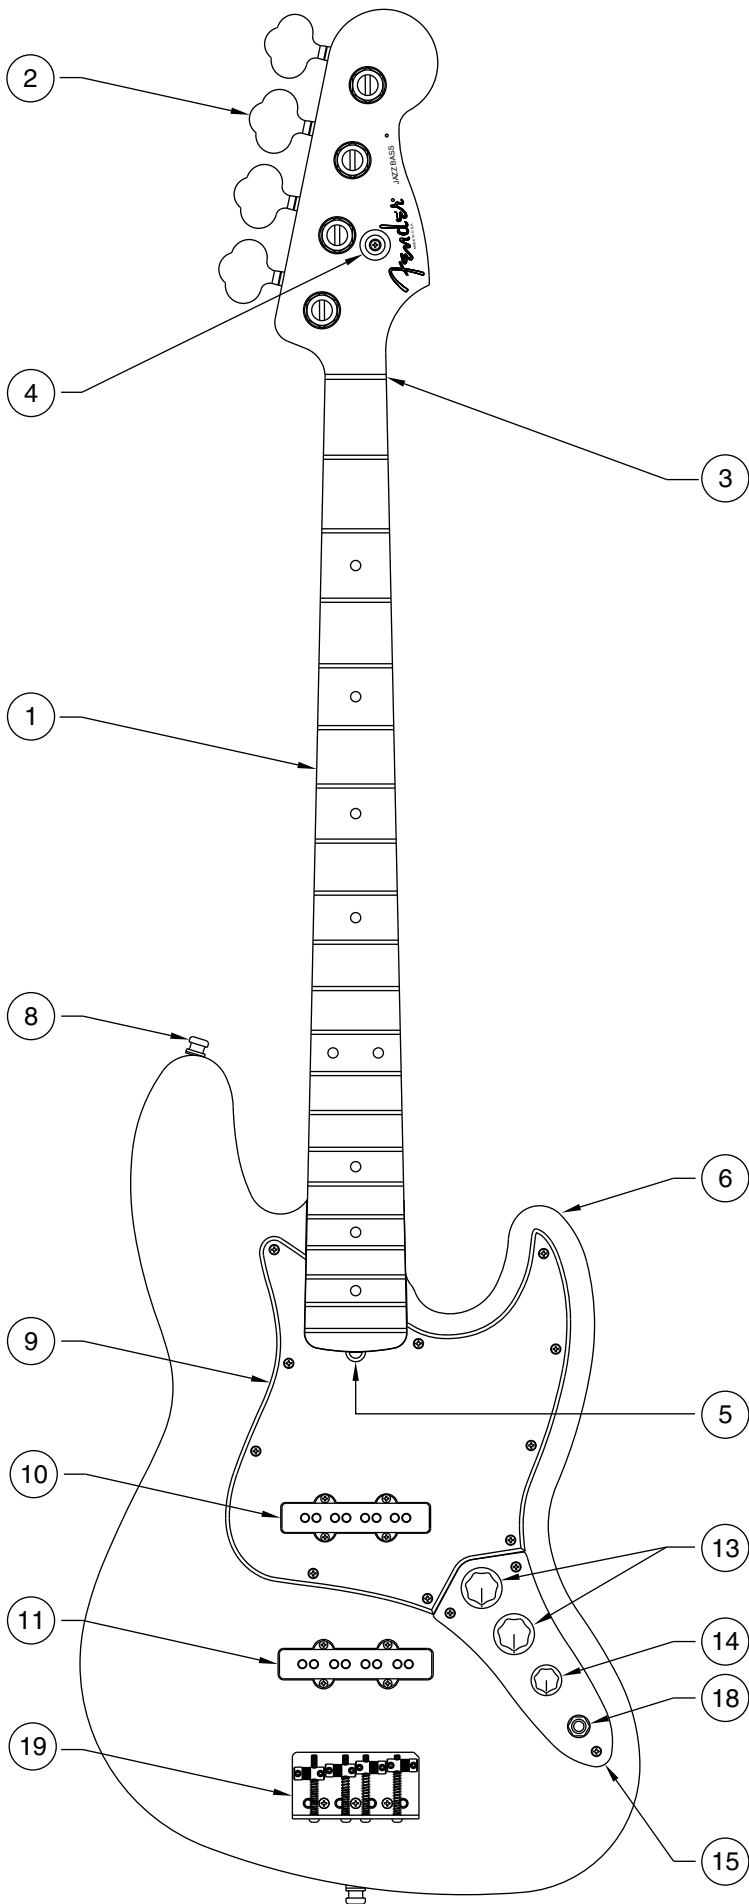

AMERICAN STANDARD JAZZ BASS 0192400/2402

CONTROL ASSEMBLY

BRIDGE ASSEMBLY

AMERICAN STANDARD JAZZ BASS 0192400/2402

REF.#	P/N	DESCRIPTION
1	0048616000	Neck, American Standard Jazz Bass, M/N
	0048617000	Neck, American Standard Jazz Bass, R/W
2	0021472000	Tuning Key, (1) Set
3	0048649000	Bone Nut
4	0021427000	String Retainer
	0021407000	Mounting Screw
5	0048688000	Truss Rod Adjustment Nut
	0048693000	Truss Rod Adjusting Wrench
6	0049703xxx	Body, Am. Std. J-Bass, Solid Color
	0053297xxx	Body, Am. Std. J-Bass, Natural Ash
	0055219xxx	Body, Am. Std. J-Bass, Sunburst
7	0054078000	Neck Mounting Plate
	0021424000	Mounting Screw
8	0021453000	Strap Button
	0021422000	Mounting Screw
	0019056000	Felt Washer, Black
	0020491000	Felt Washer, White
9	0048696000	Pickguard, Am. Std. J-Bass, White/Black/White
	0021407000	Mounting Screw
10	0033753000	Pickup, Neck, Am. Std. J-Bass
	0021408000	Mounting Screw
	0017333000	Rubber WeatherStrip
11	0033746000	Pickup, Bridge, Am. Std. J-Bass
	0021408000	Mounting Screw
	0017333000	Rubber Weatherstrip
12	0019064000	Control, 250K, Audio, (3)
	0016352000	Mounting Hex Nut
	0016436000	Lock Washer, Intl
13	0019455000	Knob, Skirted, Large, Black, (2)
14	0019513000	Knob, Skirted, Small, Black
15	0010652060	Control Plate
	0021407000	Mounting Screw
16	0015552000	Capacitor, .05uf
17	0012869000	Solder Lug
	0015116000	Mounting Screw
18	0021956000	Output Jack
	0016352000	Mounting Hex Nut
	0016436000	Lock Washer, Intl
	0031153000	Flat Washer
19	0048597000	Bridge Assembly
	0021422000	Mounting Screw
20	0048603000	Bridge Plate
21	0048598000	Bridge Section, (4)
22	0017571000	Intonation Screw, (4)
	0018872000	Intonation Spring, (4)
23	0021093000	Height Adjustment Screw, (8)
	0021109000	Adjusting Wrench, Saddle Height
24	0048604000	Ferrule, String Retainer

Body Part Number	
0055219500	3 Color Sunburst
0053297501	White Blonde
0053297521	Natrual
0049703505	Olympic White
0049703506	Black
0049703524	Inca Silver
0049703574	Aqua Marine
0049703593	Purple Metallic