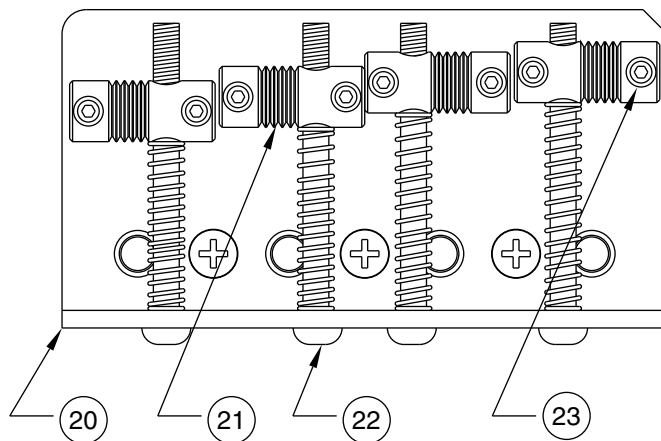

AMERICAN STANDARD JAZZ BASS FRETLESS 0192408

CONTROL ASSEMBLY

BRIDGE ASSEMBLY

AMERICAN STANDARD JAZZ BASS FRETLESS 0192408

REF.#	P/N	DESCRIPTION
1	0054623000	Neck, American Standard Jazz Bass Fretless, R/W
2	0021472000	Tuning Key, (1) Set
3	0048649000	Bone Nut
4	0021427000	String Retainer
	0021407000	Mounting Screw
5	0048688000	Truss Rod Adjustment Nut
	0048693000	Truss Rod Adjusting Wrench
6	0049703xxx	Body, Am. Std. J-Bass, Solid Color
	0048618xxx	Body, Am. Std. J-Bass, Sunburst
7	0054078000	Neck Mounting Plate
	0021424000	Mounting Screw
8	0021453000	Strap Button
	0021422000	Mounting Screw
	0019056000	Felt Washer, Black
	0020491000	Felt Washer, White
9	0048696000	Pickguard, Am. Std. J-Bass, White/Black/White
	0021407000	Mounting Screw
10	0033753000	Pickup, Neck, Am. Std. Jazz Bass
11	0033746000	Pickup, Bridge, Am. Std. Jazz Bass
	0021408000	Mounting Screw
	0017333000	Rubber WeatherStrip
12	0019064000	Control, 250K, Audio, (3)
	0016352000	Mounting Hex Nut
	0016436000	Lock Washer, Intl
13	0019455000	Knob, Skirted, Large, Black, (2)
14	0019513000	Knob, Skirted, Small, Black
15	0010652060	Control Plate
	0021407000	Mounting Screw
16	0015552000	Capacitor, .05uf
17	0012869000	Solder Lug
	0015116000	Mounting Screw
18	0021956000	Output Jack
	0016352000	Mounting Hex Nut
	0016436000	Lock Washer, Intl
	0031153000	Flat Washer
19	0048597000	Bridge Assembly
	0021422000	Mounting Screw
20	0048603000	Bridge Plate
21	0048598000	Bridge Section, (4)
22	0017571000	Intonation Screw, (4)
	0018872000	Intonation Spring, (4)
23	0021093000	Height Adjustment Screw, (8)
	0021109000	Adjusting Wrench, Saddle Height
24	0048604000	Ferrule, String Retainer

Body Part Number	
0048618500	3 Color Sunburst
0049703505	Olympic White
0049703506	Black
0049703593	Purple Metallic

CONTROL FUNCTION