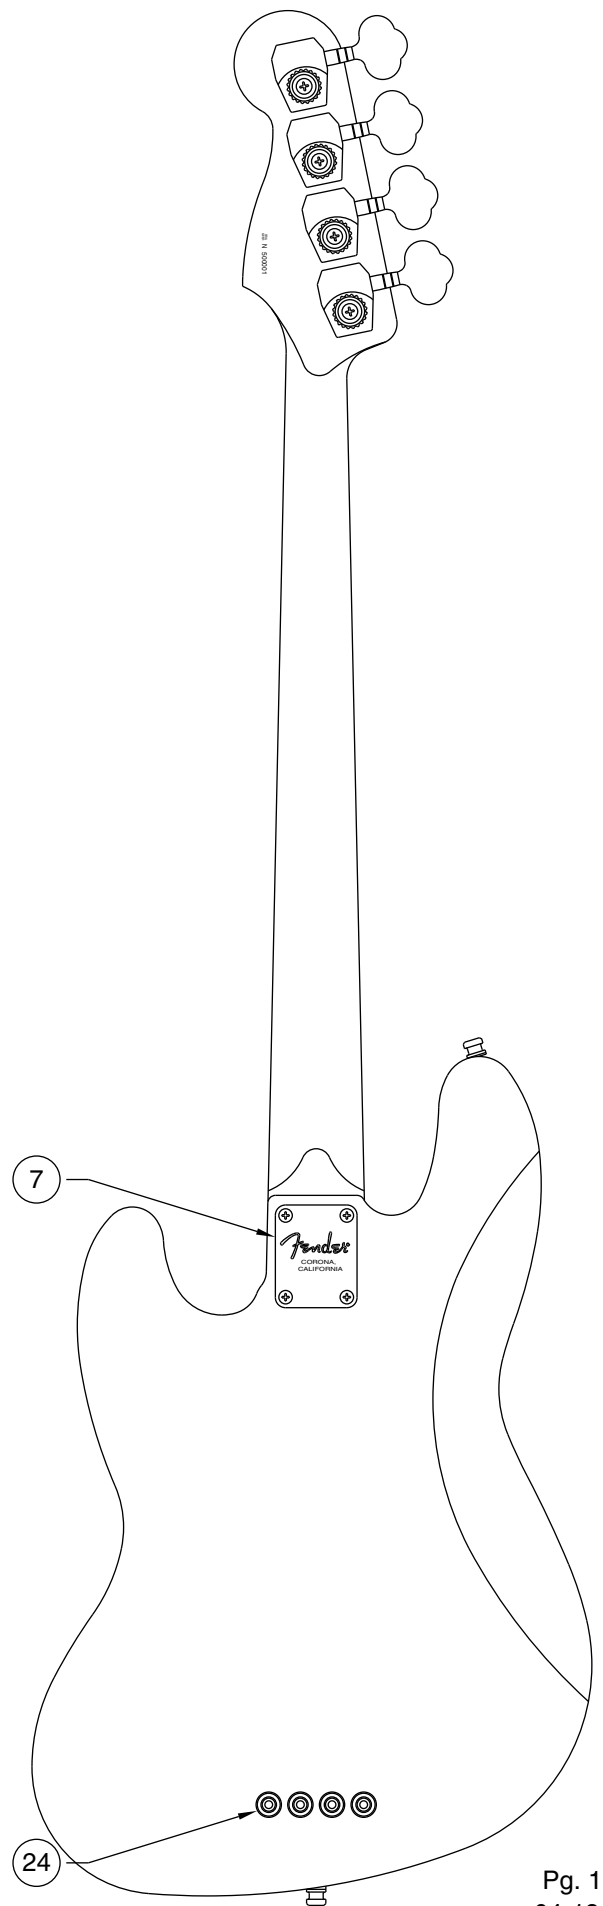

AMERICAN STANDARD JAZZ BASS FRETLESS 0192408

CONTROL ASSEMBLY

BRIDGE ASSEMBLY

AMERICAN STANDARD JAZZ BASS FRETLESS 0192408

REF.#	P/N	DESCRIPTION
1	0054623000	Neck, American Standard Jazz Bass Fretless, R/W
2	0021472000	Tuning Key, (1) Set
3	0048649000	Bone Nut
4	0021427000	String Retainer
	0021407000	Mounting Screw
5	0048688000	Truss Rod Adjustment Nut
	0048693000	Truss Rod Adjusting Wrench
6	0049703xxx	Body, Am. Std. J-Bass, Solid Color
	0048618xxx	Body, Am. Std. J-Bass, Sunburst
7	0054078000	Neck Mounting Plate
	0021424000	Mounting Screw
8	0021453000	Strap Button
	0021422000	Mounting Screw
	0019056000	Felt Washer, Black
	0020491000	Felt Washer, White
9	0048696000	Pickguard, Am. Std. J-Bass, White/Black/White
	0021407000	Mounting Screw
10	0033753000	Pickup, Neck, Am. Std. Jazz Bass
11	0033746000	Pickup, Bridge, Am. Std. Jazz Bass
	0021408000	Mounting Screw
	0017333000	Rubber WeatherStrip
12	0019064000	Control, 250K, Audio, (3)
	0016352000	Mounting Hex Nut
	0016436000	Lock Washer, Intl
13	0019455000	Knob, Skirted, Large, Black, (2)
14	0019513000	Knob, Skirted, Small, Black
15	0010652060	Control Plate
	0021407000	Mounting Screw
16	0015552000	Capacitor, .05uf
17	0012869000	Solder Lug
	0015116000	Mounting Screw
18	0021956000	Output Jack
	0016352000	Mounting Hex Nut
	0016436000	Lock Washer, Intl
	0031153000	Flat Washer
19	0048597000	Bridge Assembly
	0021422000	Mounting Screw
20	0048603000	Bridge Plate
21	0048598000	Bridge Section, (4)
22	0017571000	Intonation Screw, (4)
	0018872000	Intonation Spring, (4)
23	0021093000	Height Adjustment Screw, (8)
	0021109000	Adjusting Wrench, Saddle Height
24	0048604000	Ferrule, String Retainer

Body Part Number	
0048618500	3 Color Sunburst
0049703505	Olympic White
0049703506	Black
0049703593	Purple Metallic

CONTROL FUNCTION