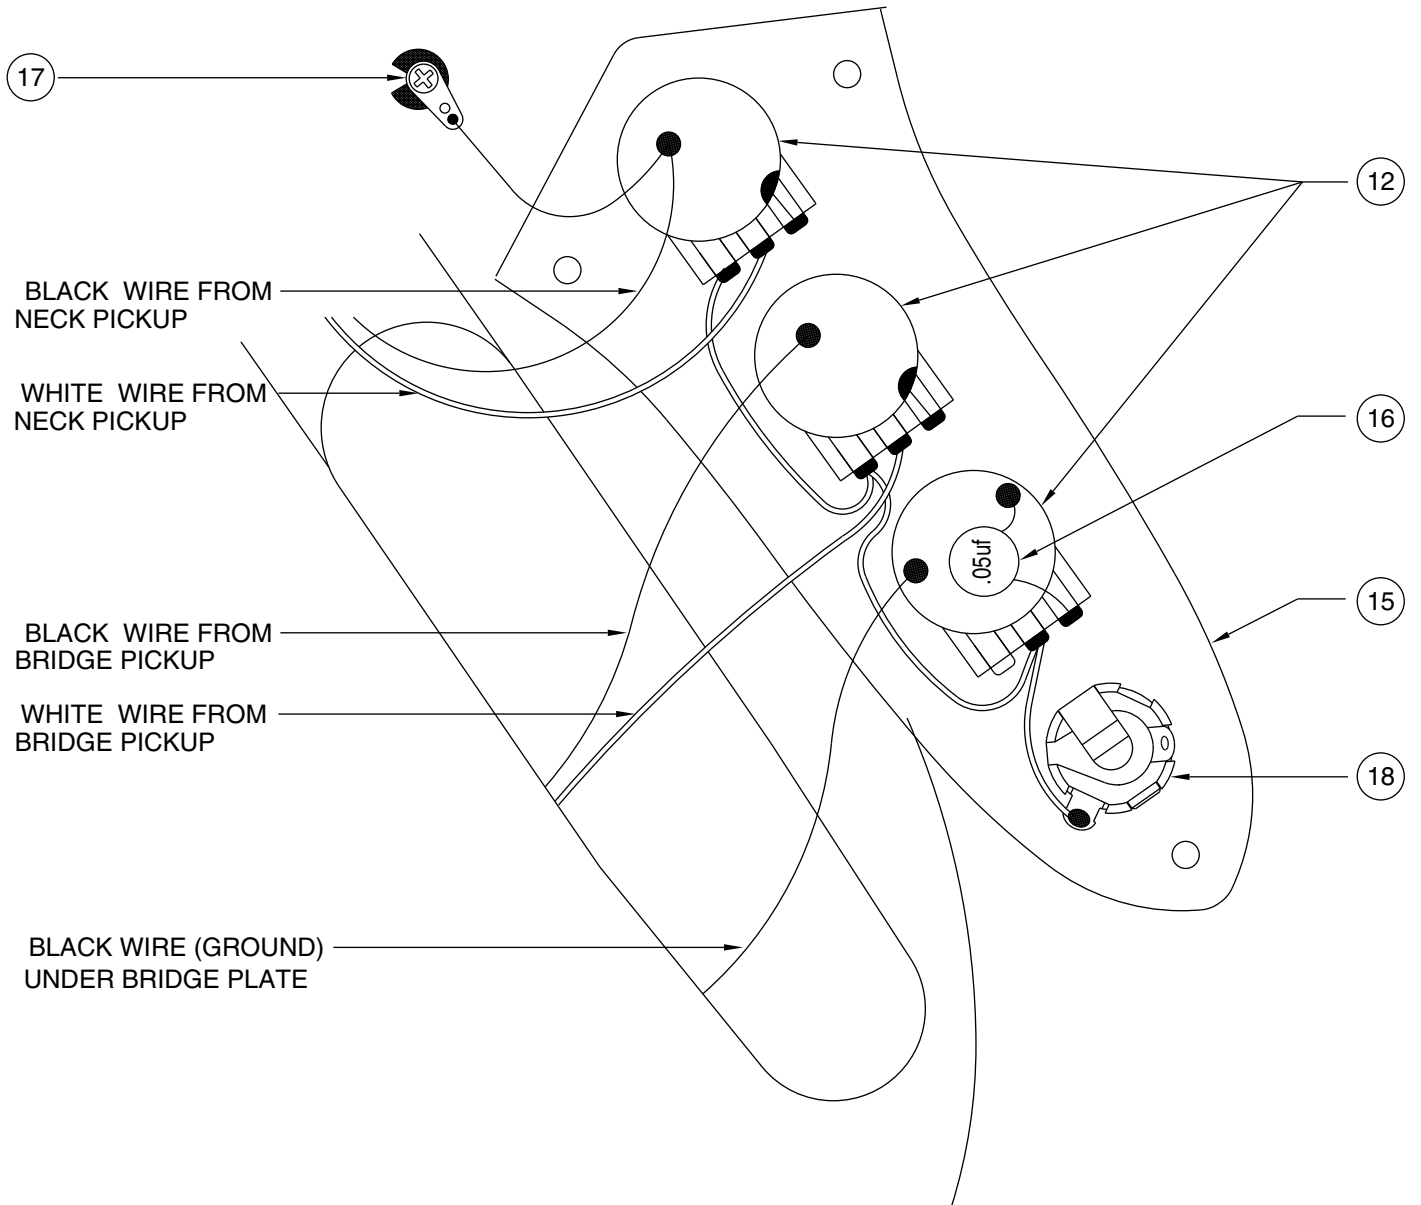

AMERICAN STANDARD JAZZ BASS FRETLESS 0192408

CONTROL ASSEMBLY

BRIDGE ASSEMBLY

AMERICAN STANDARD JAZZ BASS FRETLESS 0192408

REF.#	P/N	DESCRIPTION
1	0054623000	Neck, American Standard Jazz Bass Fretless, R/W
2	0021472000	Tuning Key, (1) Set
3	0048649000	Bone Nut
4	0021427000	String Retainer
	0021407000	Mounting Screw
5	0048688000	Truss Rod Adjustment Nut
	0048693000	Truss Rod Adjusting Wrench
6	0049703xxx	Body, Am. Std. J-Bass, Solid Color
	0048618xxx	Body, Am. Std. J-Bass, Sunburst
7	0054078000	Neck Mounting Plate
	0021424000	Mounting Screw
8	0021453000	Strap Button
	0021422000	Mounting Screw
	0019056000	Felt Washer, Black
	0020491000	Felt Washer, White
9	0048696000	Pickguard, Am. Std. J-Bass, White/Black/White
	0021407000	Mounting Screw
10	0033753000	Pickup, Neck, Am. Std. Jazz Bass
11	0033746000	Pickup, Bridge, Am. Std. Jazz Bass
	0021408000	Mounting Screw
	0017333000	Rubber WeatherStrip
12	0019064000	Control, 250K, Audio, (3)
	0016352000	Mounting Hex Nut
	0016436000	Lock Washer, Intl
13	0019455000	Knob, Skirted, Large, Black, (2)
14	0019513000	Knob, Skirted, Small, Black
15	0010652060	Control Plate
	0021407000	Mounting Screw
16	0015552000	Capacitor, .05uf
17	0012869000	Solder Lug
	0015116000	Mounting Screw
18	0021956000	Output Jack
	0016352000	Mounting Hex Nut
	0016436000	Lock Washer, Intl
	0031153000	Flat Washer
19	0048597000	Bridge Assembly
	0021422000	Mounting Screw
20	0048603000	Bridge Plate
21	0048598000	Bridge Section, (4)
22	0017571000	Intonation Screw, (4)
	0018872000	Intonation Spring, (4)
23	0021093000	Height Adjustment Screw, (8)
	0021109000	Adjusting Wrench, Saddle Height
24	0048604000	Ferrule, String Retainer

Body Part Number	
0048618500	3 Color Sunburst
0049703505	Olympic White
0049703506	Black
0049703593	Purple Metallic

CONTROL FUNCTION