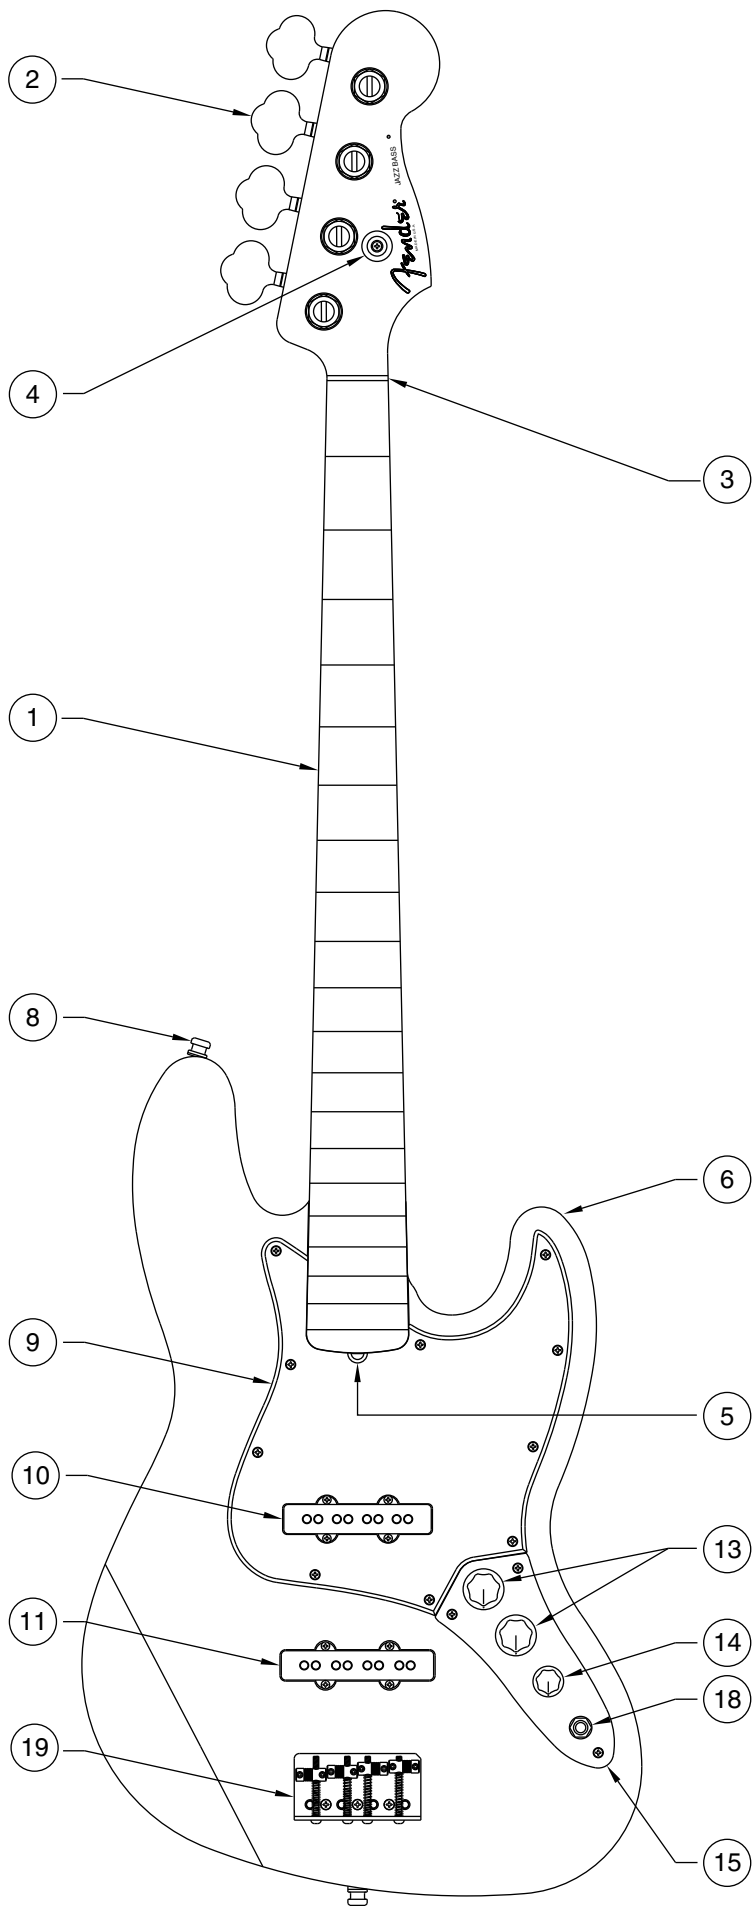

AMERICAN STANDARD JAZZ BASS FRETLESS 0192408

CONTROL ASSEMBLY

BRIDGE ASSEMBLY

AMERICAN STANDARD JAZZ BASS FRETLESS 0192408

REF.#	P/N	DESCRIPTION
1	0054623000	Neck, American Standard Jazz Bass Fretless, R/W
2	0021472000	Tuning Key, (1) Set
3	0048649000	Bone Nut
4	0021427000	String Retainer
	0021407000	Mounting Screw
5	0048688000	Truss Rod Adjustment Nut
	0048693000	Truss Rod Adjusting Wrench
6	0049703xxx	Body, Am. Std. J-Bass, Solid Color
	0048618xxx	Body, Am. Std. J-Bass, Sunburst
7	0054078000	Neck Mounting Plate
	0021424000	Mounting Screw
8	0021453000	Strap Button
	0021422000	Mounting Screw
	0019056000	Felt Washer, Black
	0020491000	Felt Washer, White
9	0048696000	Pickguard, Am. Std. J-Bass, White/Black/White
	0021407000	Mounting Screw
10	0033753000	Pickup, Neck, Am. Std. Jazz Bass
11	0033746000	Pickup, Bridge, Am. Std. Jazz Bass
	0021408000	Mounting Screw
	0017333000	Rubber WeatherStrip
12	0019064000	Control, 250K, Audio, (3)
	0016352000	Mounting Hex Nut
	0016436000	Lock Washer, Intl
13	0019455000	Knob, Skirted, Large, Black, (2)
14	0019513000	Knob, Skirted, Small, Black
15	0010652060	Control Plate
	0021407000	Mounting Screw
16	0015552000	Capacitor, .05uf
17	0012869000	Solder Lug
	0015116000	Mounting Screw
18	0021956000	Output Jack
	0016352000	Mounting Hex Nut
	0016436000	Lock Washer, Intl
	0031153000	Flat Washer
19	0048597000	Bridge Assembly
	0021422000	Mounting Screw
20	0048603000	Bridge Plate
21	0048598000	Bridge Section, (4)
22	0017571000	Intonation Screw, (4)
	0018872000	Intonation Spring, (4)
23	0021093000	Height Adjustment Screw, (8)
	0021109000	Adjusting Wrench, Saddle Height
24	0048604000	Ferrule, String Retainer

Body Part Number	
0048618500	3 Color Sunburst
0049703505	Olympic White
0049703506	Black
0049703593	Purple Metallic

CONTROL FUNCTION