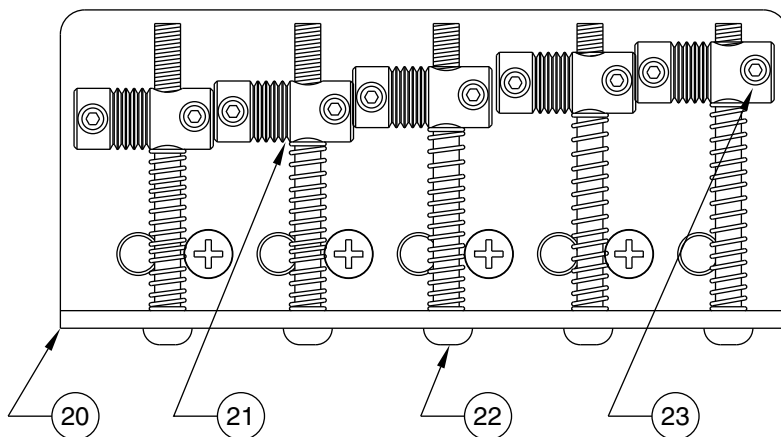

AMERICAN STANDARD JAZZ BASS V 0192500

AMERICAN STANDARD JAZZ BASS V 0192500

CONTROL ASSEMBLY

BRIDGE ASSEMBLY

# AMERICAN STANDARD JAZZ BASS V 0192500

REF.#	P/N	DESCRIPTION
1	0056088000	Neck, American Standard Jazz BassV, R/W
2	0056087000	Tuning Key, (1) Set
3	0038487000	Bone Nut
4	0049684000	String Retainer
	0021407000	Mounting Screw
5	0048688000	Truss Rod Adjustment Nut
	0048693000	Truss Rod Adjusting Wrench
6	0049704xxx	Body, Am. Std. J-Bass V, Solid Color
	0055220xxx	Body, Am. Std. J-Bass V, Sunburst
	0056151xxx	Body, Am. Std. J-Bass V, Ash
7	0054078000	Neck Mounting Plate
	0021424000	Mounting Screw
8	0021453000	Strap Button
	0021422000	Mounting Screw
	0019056000	Felt Washer, Black
	0020491000	Felt Washer, White
9	0048737000	Pickguard, Am. Std. J-BassV , White/Black/White
	0021407000	Mounting Screw
10	0048735000	Pickup, Neck, Am. Std. J-Bass V
	0021408000	Mounting Screw
	0017333000	Rubber WeatherStrip
11	0048736000	Pickup, Bridge, Am. Std. J-Bass V
	0021408000	Mounting Screw
	0017333000	Rubber Weatherstrip
12	0019064000	Control, 250K, Audio, (3)
	0016352000	Mounting Hex Nut
	0016436000	Lock Washer, Intl
13	0019455000	Knob, Skirted, Large, Black, (2)
14	0019513000	Knob, Skirted, Small, Black
15	0010652060	Control Plate
	0021407000	Mounting Screw
16	0015552000	Capacitor, .05uf
17	0012869000	Solder Lug
	0015116000	Mounting Screw
18	0021956000	Output Jack
	0016352000	Mounting Hex Nut
	0016436000	Lock Washer, Intl
	0031153000	Flat Washer
19	0048729000	Bridge Assembly
	0021422000	Mounting Screw
	0021109000	Adjusting Wrench, Saddle Height
20	0048728000	Bridge Plate
21	0048727000	Bridge Section, (5)
22	0017571000	Intonation Screw, (5)
	0018872000	Intonation Spring, (5)
23	0021093000	Height Adjustment Screw, (10)
24	0048604000	Ferrule, String Retainer

Body Part Number	
0055220500	3 Color Sunburst
0056151501	White Blonde
0056151521	Natural
0049704505	Olympic White
0049704506	Black
0049704524	Inca Silver
0049704574	Aqua Marine
0049704593	Purple Metallic