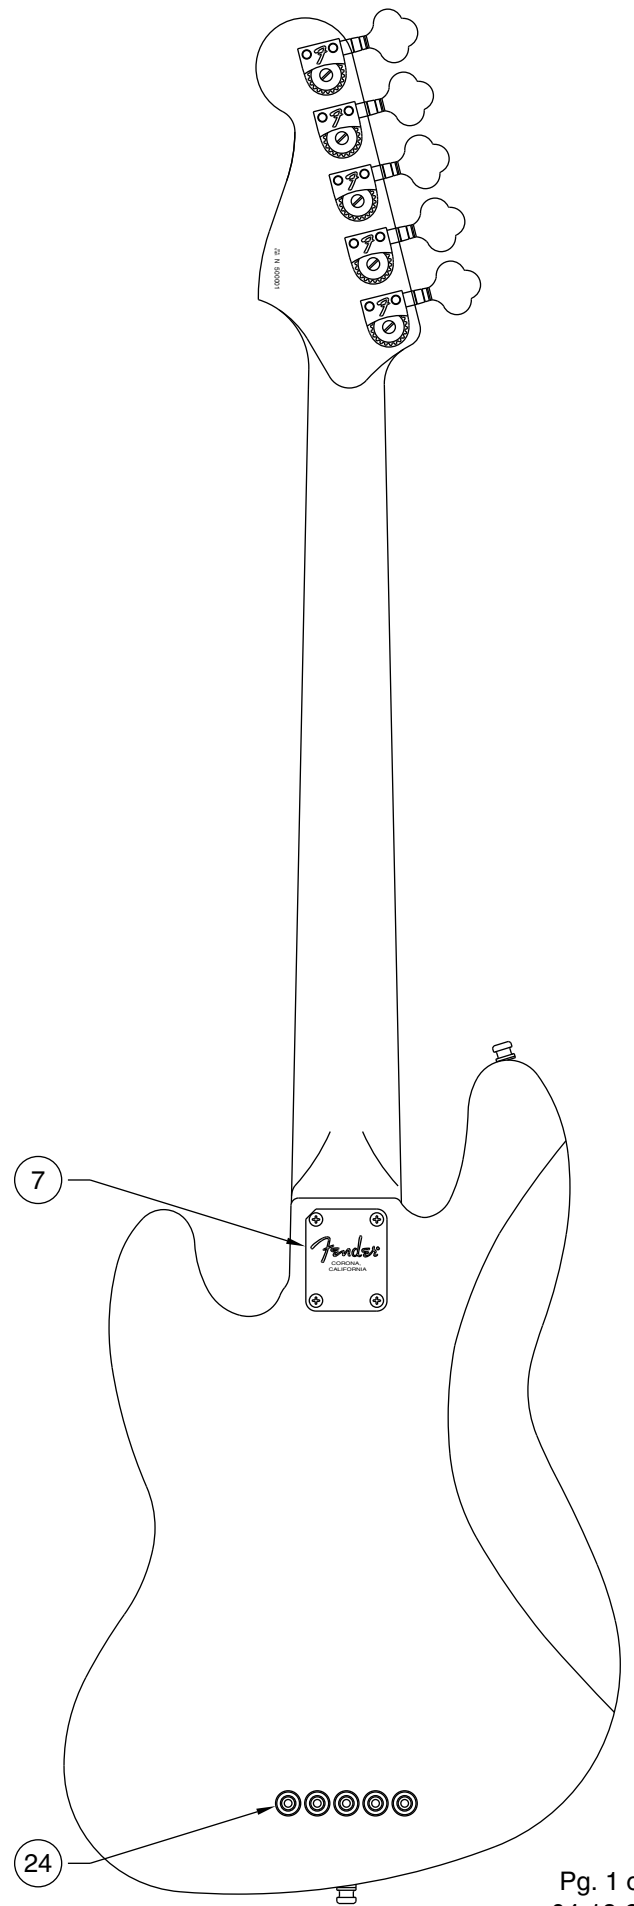

AMERICAN STANDARD JAZZ BASS V 0192500

AMERICAN STANDARD JAZZ BASS V 0192500

CONTROL ASSEMBLY

BRIDGE ASSEMBLY

# AMERICAN STANDARD JAZZ BASS V 0192500

REF.#	P/N	DESCRIPTION
1	0056088000	Neck, American Standard Jazz BassV, R/W
2	0056087000	Tuning Key, (1) Set
3	0038487000	Bone Nut
4	0049684000	String Retainer
	0021407000	Mounting Screw
5	0048688000	Truss Rod Adjustment Nut
	0048693000	Truss Rod Adjusting Wrench
6	0049704xxx	Body, Am. Std. J-Bass V, Solid Color
	0055220xxx	Body, Am. Std. J-Bass V, Sunburst
	0056151xxx	Body, Am. Std. J-Bass V, Ash
7	0054078000	Neck Mounting Plate
	0021424000	Mounting Screw
8	0021453000	Strap Button
	0021422000	Mounting Screw
	0019056000	Felt Washer, Black
	0020491000	Felt Washer, White
9	0048737000	Pickguard, Am. Std. J-BassV , White/Black/White
	0021407000	Mounting Screw
10	0048735000	Pickup, Neck, Am. Std. J-Bass V
	0021408000	Mounting Screw
	0017333000	Rubber WeatherStrip
11	0048736000	Pickup, Bridge, Am. Std. J-Bass V
	0021408000	Mounting Screw
	0017333000	Rubber Weatherstrip
12	0019064000	Control, 250K, Audio, (3)
	0016352000	Mounting Hex Nut
	0016436000	Lock Washer, Intl
13	0019455000	Knob, Skirted, Large, Black, (2)
14	0019513000	Knob, Skirted, Small, Black
15	0010652060	Control Plate
	0021407000	Mounting Screw
16	0015552000	Capacitor, .05uf
17	0012869000	Solder Lug
	0015116000	Mounting Screw
18	0021956000	Output Jack
	0016352000	Mounting Hex Nut
	0016436000	Lock Washer, Intl
	0031153000	Flat Washer
19	0048729000	Bridge Assembly
	0021422000	Mounting Screw
	0021109000	Adjusting Wrench, Saddle Height
20	0048728000	Bridge Plate
21	0048727000	Bridge Section, (5)
22	0017571000	Intonation Screw, (5)
	0018872000	Intonation Spring, (5)
23	0021093000	Height Adjustment Screw, (10)
24	0048604000	Ferrule, String Retainer

Body Part Number	
0055220500	3 Color Sunburst
0056151501	White Blonde
0056151521	Natural
0049704505	Olympic White
0049704506	Black
0049704524	Inca Silver
0049704574	Aqua Marine
0049704593	Purple Metallic