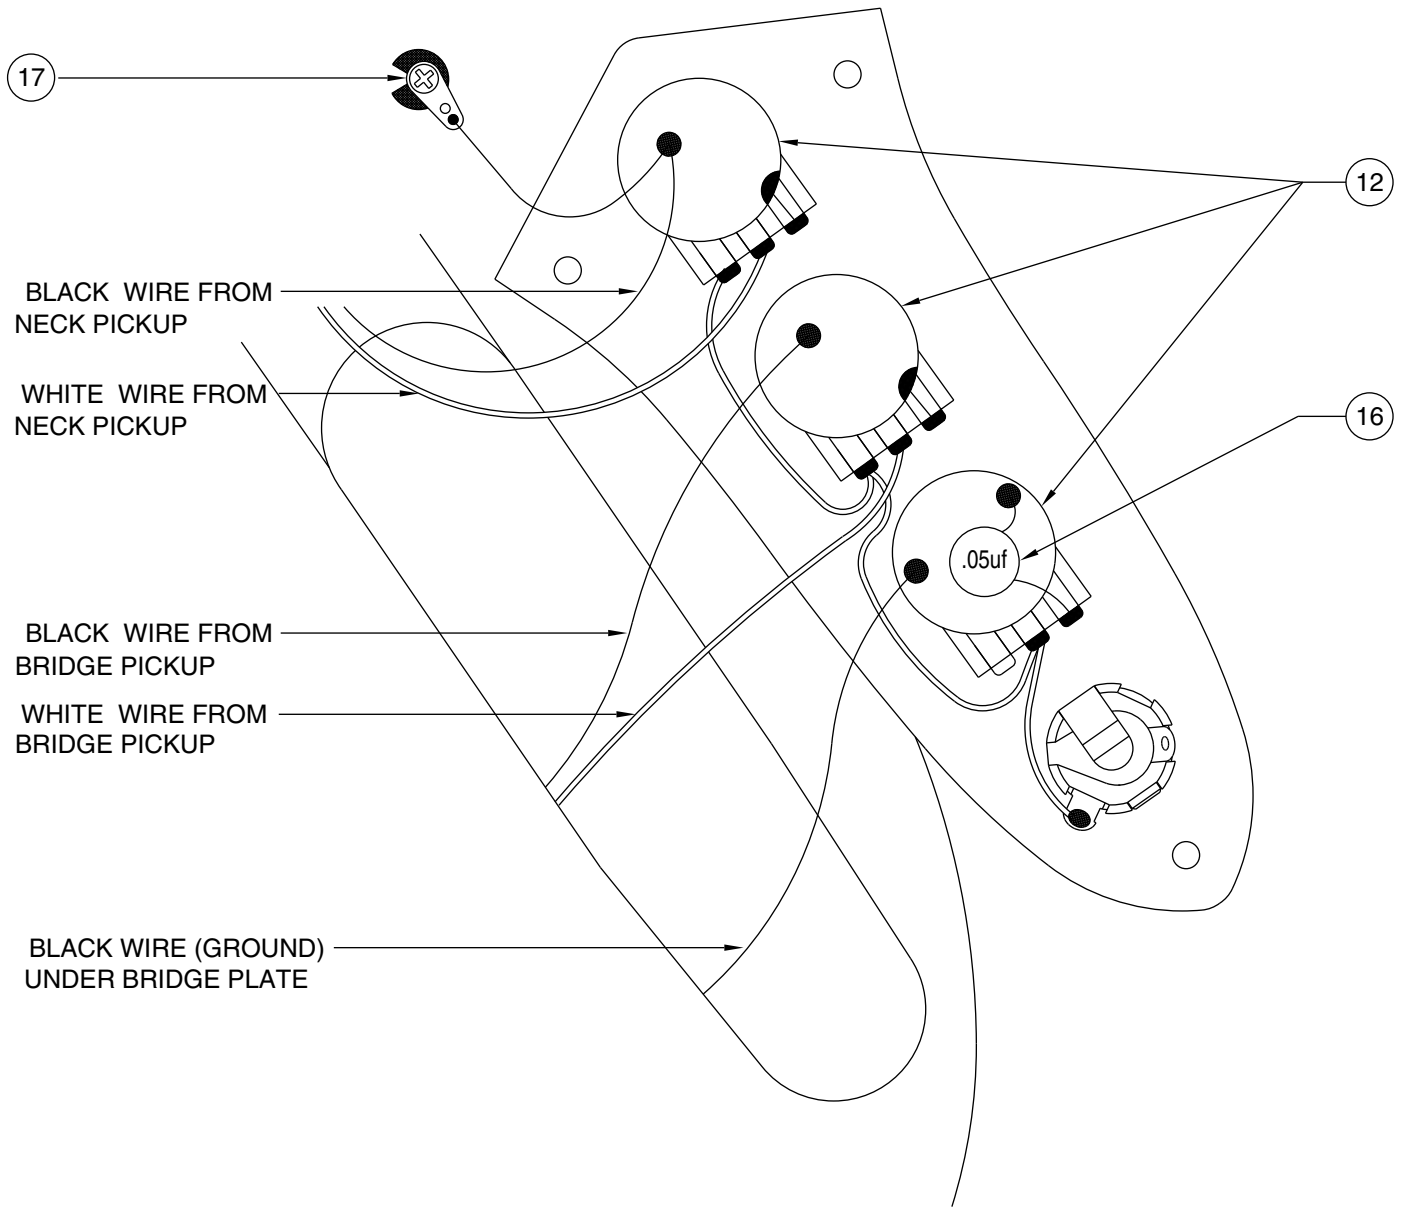

AMERICAN STANDARD JAZZ BASS V 0192500

AMERICAN STANDARD JAZZ BASS V 0192500

CONTROL ASSEMBLY

BRIDGE ASSEMBLY

# AMERICAN STANDARD JAZZ BASS V 0192500

REF.#	P/N	DESCRIPTION
1	0056088000	Neck, American Standard Jazz BassV, R/W
2	0056087000	Tuning Key, (1) Set
3	0038487000	Bone Nut
4	0049684000	String Retainer
	0021407000	Mounting Screw
5	0048688000	Truss Rod Adjustment Nut
	0048693000	Truss Rod Adjusting Wrench
6	0049704xxx	Body, Am. Std. J-Bass V, Solid Color
	0055220xxx	Body, Am. Std. J-Bass V, Sunburst
	0056151xxx	Body, Am. Std. J-Bass V, Ash
7	0054078000	Neck Mounting Plate
	0021424000	Mounting Screw
8	0021453000	Strap Button
	0021422000	Mounting Screw
	0019056000	Felt Washer, Black
	0020491000	Felt Washer, White
9	0048737000	Pickguard, Am. Std. J-BassV , White/Black/White
	0021407000	Mounting Screw
10	0048735000	Pickup, Neck, Am. Std. J-Bass V
	0021408000	Mounting Screw
	0017333000	Rubber WeatherStrip
11	0048736000	Pickup, Bridge, Am. Std. J-Bass V
	0021408000	Mounting Screw
	0017333000	Rubber Weatherstrip
12	0019064000	Control, 250K, Audio, (3)
	0016352000	Mounting Hex Nut
	0016436000	Lock Washer, Intl
13	0019455000	Knob, Skirted, Large, Black, (2)
14	0019513000	Knob, Skirted, Small, Black
15	0010652060	Control Plate
	0021407000	Mounting Screw
16	0015552000	Capacitor, .05uf
17	0012869000	Solder Lug
	0015116000	Mounting Screw
18	0021956000	Output Jack
	0016352000	Mounting Hex Nut
	0016436000	Lock Washer, Intl
	0031153000	Flat Washer
19	0048729000	Bridge Assembly
	0021422000	Mounting Screw
	0021109000	Adjusting Wrench, Saddle Height
20	0048728000	Bridge Plate
21	0048727000	Bridge Section, (5)
22	0017571000	Intonation Screw, (5)
	0018872000	Intonation Spring, (5)
23	0021093000	Height Adjustment Screw, (10)
24	0048604000	Ferrule, String Retainer

Body Part Number	
0055220500	3 Color Sunburst
0056151501	White Blonde
0056151521	Natural
0049704505	Olympic White
0049704506	Black
0049704524	Inca Silver
0049704574	Aqua Marine
0049704593	Purple Metallic

CONTROL FUNCTION