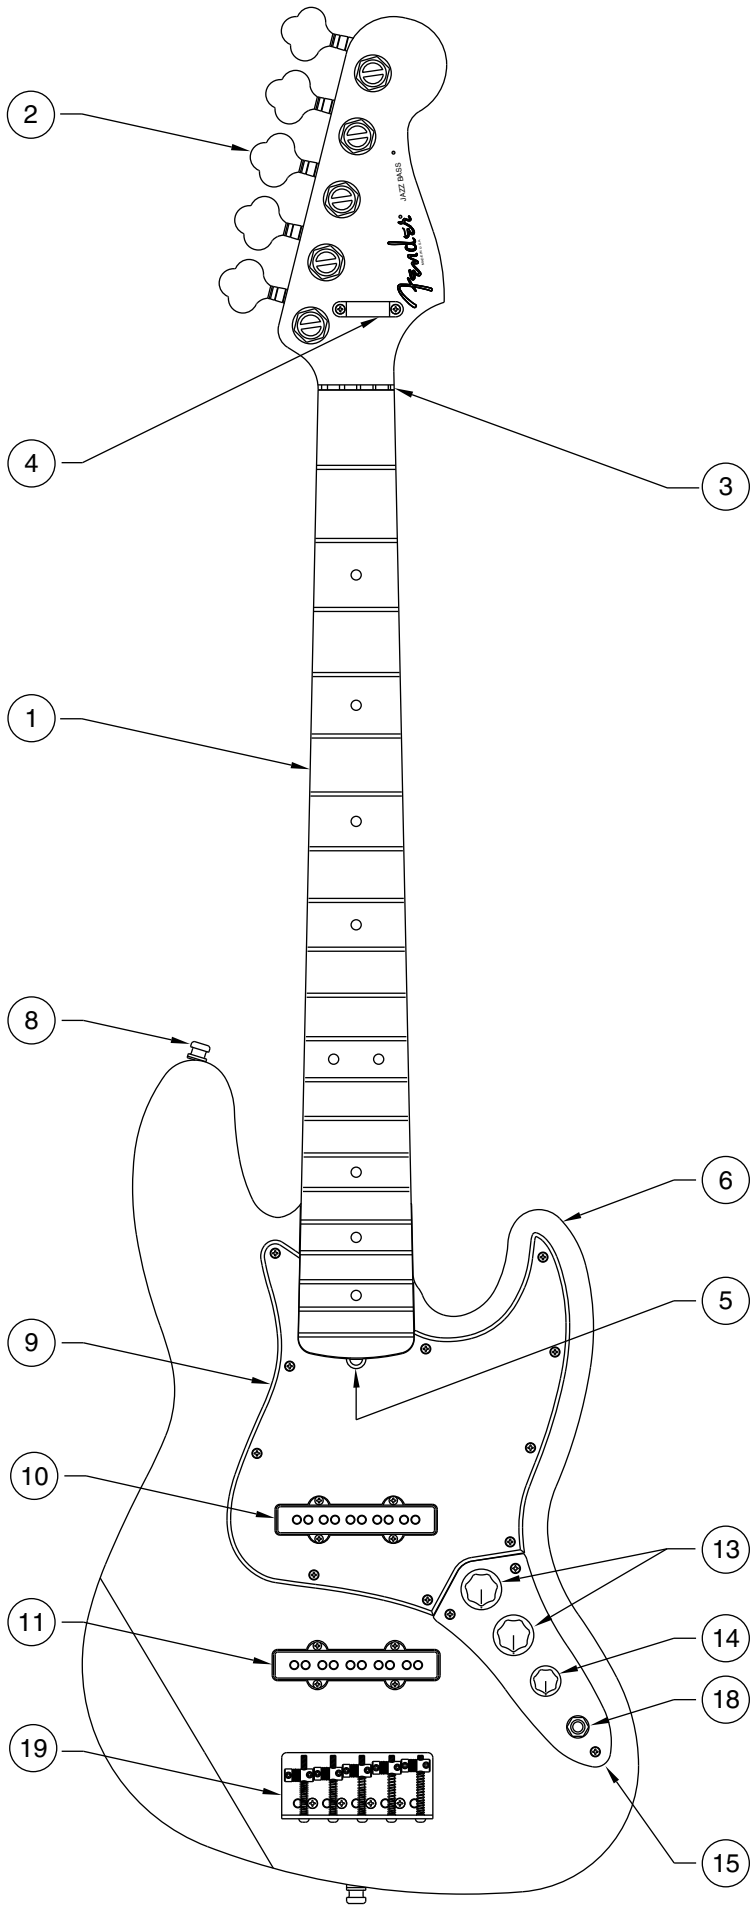

AMERICAN STANDARD JAZZ BASS V 0192500

AMERICAN STANDARD JAZZ BASS V 0192500

CONTROL ASSEMBLY

BRIDGE ASSEMBLY

# AMERICAN STANDARD JAZZ BASS V 0192500

REF.#	P/N	DESCRIPTION
1	0056088000	Neck, American Standard Jazz BassV, R/W
2	0056087000	Tuning Key, (1) Set
3	0038487000	Bone Nut
4	0049684000	String Retainer
	0021407000	Mounting Screw
5	0048688000	Truss Rod Adjustment Nut
	0048693000	Truss Rod Adjusting Wrench
6	0049704xxx	Body, Am. Std. J-Bass V, Solid Color
	0055220xxx	Body, Am. Std. J-Bass V, Sunburst
	0056151xxx	Body, Am. Std. J-Bass V, Ash
7	0054078000	Neck Mounting Plate
	0021424000	Mounting Screw
8	0021453000	Strap Button
	0021422000	Mounting Screw
	0019056000	Felt Washer, Black
	0020491000	Felt Washer, White
9	0048737000	Pickguard, Am. Std. J-BassV , White/Black/White
	0021407000	Mounting Screw
10	0048735000	Pickup, Neck, Am. Std. J-Bass V
	0021408000	Mounting Screw
	0017333000	Rubber WeatherStrip
11	0048736000	Pickup, Bridge, Am. Std. J-Bass V
	0021408000	Mounting Screw
	0017333000	Rubber Weatherstrip
12	0019064000	Control, 250K, Audio, (3)
	0016352000	Mounting Hex Nut
	0016436000	Lock Washer, Intl
13	0019455000	Knob, Skirted, Large, Black, (2)
14	0019513000	Knob, Skirted, Small, Black
15	0010652060	Control Plate
	0021407000	Mounting Screw
16	0015552000	Capacitor, .05uf
17	0012869000	Solder Lug
	0015116000	Mounting Screw
18	0021956000	Output Jack
	0016352000	Mounting Hex Nut
	0016436000	Lock Washer, Intl
	0031153000	Flat Washer
19	0048729000	Bridge Assembly
	0021422000	Mounting Screw
	0021109000	Adjusting Wrench, Saddle Height
20	0048728000	Bridge Plate
21	0048727000	Bridge Section, (5)
22	0017571000	Intonation Screw, (5)
	0018872000	Intonation Spring, (5)
23	0021093000	Height Adjustment Screw, (10)
24	0048604000	Ferrule, String Retainer

Body Part Number	
0055220500	3 Color Sunburst
0056151501	White Blonde
0056151521	Natural
0049704505	Olympic White
0049704506	Black
0049704524	Inca Silver
0049704574	Aqua Marine
0049704593	Purple Metallic

CONTROL FUNCTION