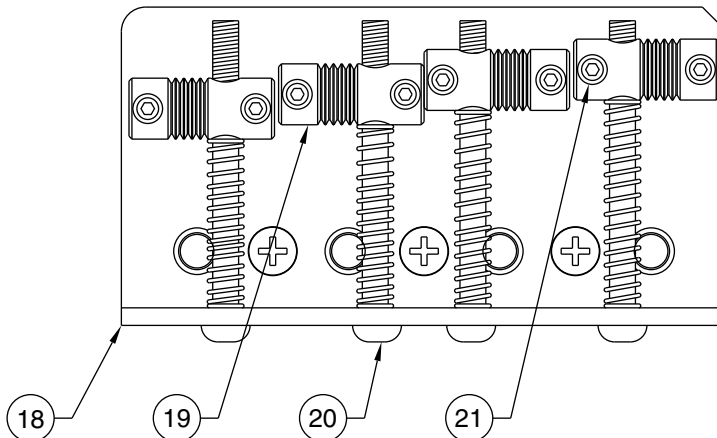

AMERICAN PRECISION BASS 0193200/3202

AMERICAN PRECISION BASS 0193200/3202

PICKGUARD ASSEMBLY

BRIDGE ASSEMBLY

AMERICAN PRECISION BASS 0193200/3202

REF.#	P/N	DESCRIPTION
1	0056224000	Neck, American Precision Bass, M/N
	0056223000	Neck, American Precision Bass, R/W
2	0021472000	Tuning Key, (1) Set
3	0048650000	Bone Nut
4	0021427000	String Retainer
	0021407000	Mounting Screw
5	0048688000	Truss Rod Adjustment Nut
	0048689000	Washer
	0048693000	Truss Rod Adjusting Wrench
6	0056190xxx	Body, Am. P-Bass, Solid Color
	0053296xxx	Body, Am. P-Bass, Natural Ash
	0055217xxx	Body, Am. P-Bass, Sunburst Alder
7	0054078000	Neck Mounting Plate
	0021424000	Mounting Screw
8	0021453000	Strap Button
	0021422000	Mounting Screw
	0019056000	Felt Washer, Black
	0020491000	Felt Washer, White
9	0056203000	Pickguard, Am. P-Bass Parch/Black/Parch
	0021407000	Mounting Screw
10	0056004000	Pickup, Neck, Am. P-Bass
	0021408000	Mounting Screw
	0018556000	Foam Block Weatherstrip
11	0056003000	Pickup, Bridge, Am. P-Bass
	0021408000	Mounting Screw
	0018556000	Foam Block Weatherstrip
12	0019064000	Control, 250K, Audio, (2)
	0016352000	Mounting Hex Nut
	0022384000	Lock Washer, Intl
13	0013359000	Knob, Knurled Chrome (2)
	0028897001	Screw Set
14	0015552000	Capacitor, .05uf
15	0012869000	Solder Lug
	0015116000	Mounting Screw
16	0021956000	Output Jack
	0016352000	Mounting Nut
	0031153000	Flat Washer
	0016436000	Lock Washer, Intl
17	0048597000	Bridge Assembly, Am. P-Bass
	0021422000	Mounting Screw
18	0048603000	Bridge Plate
19	0048598000	Bridge Section, (4)
20	0017571000	Intonation Screw, (4)
	0018872000	Intonation Spring, (4)
21	0021093000	Height Adjustment Screw, (8)
	0021109000	Adjusting Wrench, Saddle Height
22	0048604000	Ferrule, String Retainer (4)

Body Part Number	
0055217500	3 Tone Sunburst
0053296501	White Blonde
0053296521	Natural
0056190506	Black
0056190515	Hot Rod Red
0056190574	Aqua Marine Metallic

AMERICAN PRECISION BASS 0193200/3202

CONTROL FUNCTION