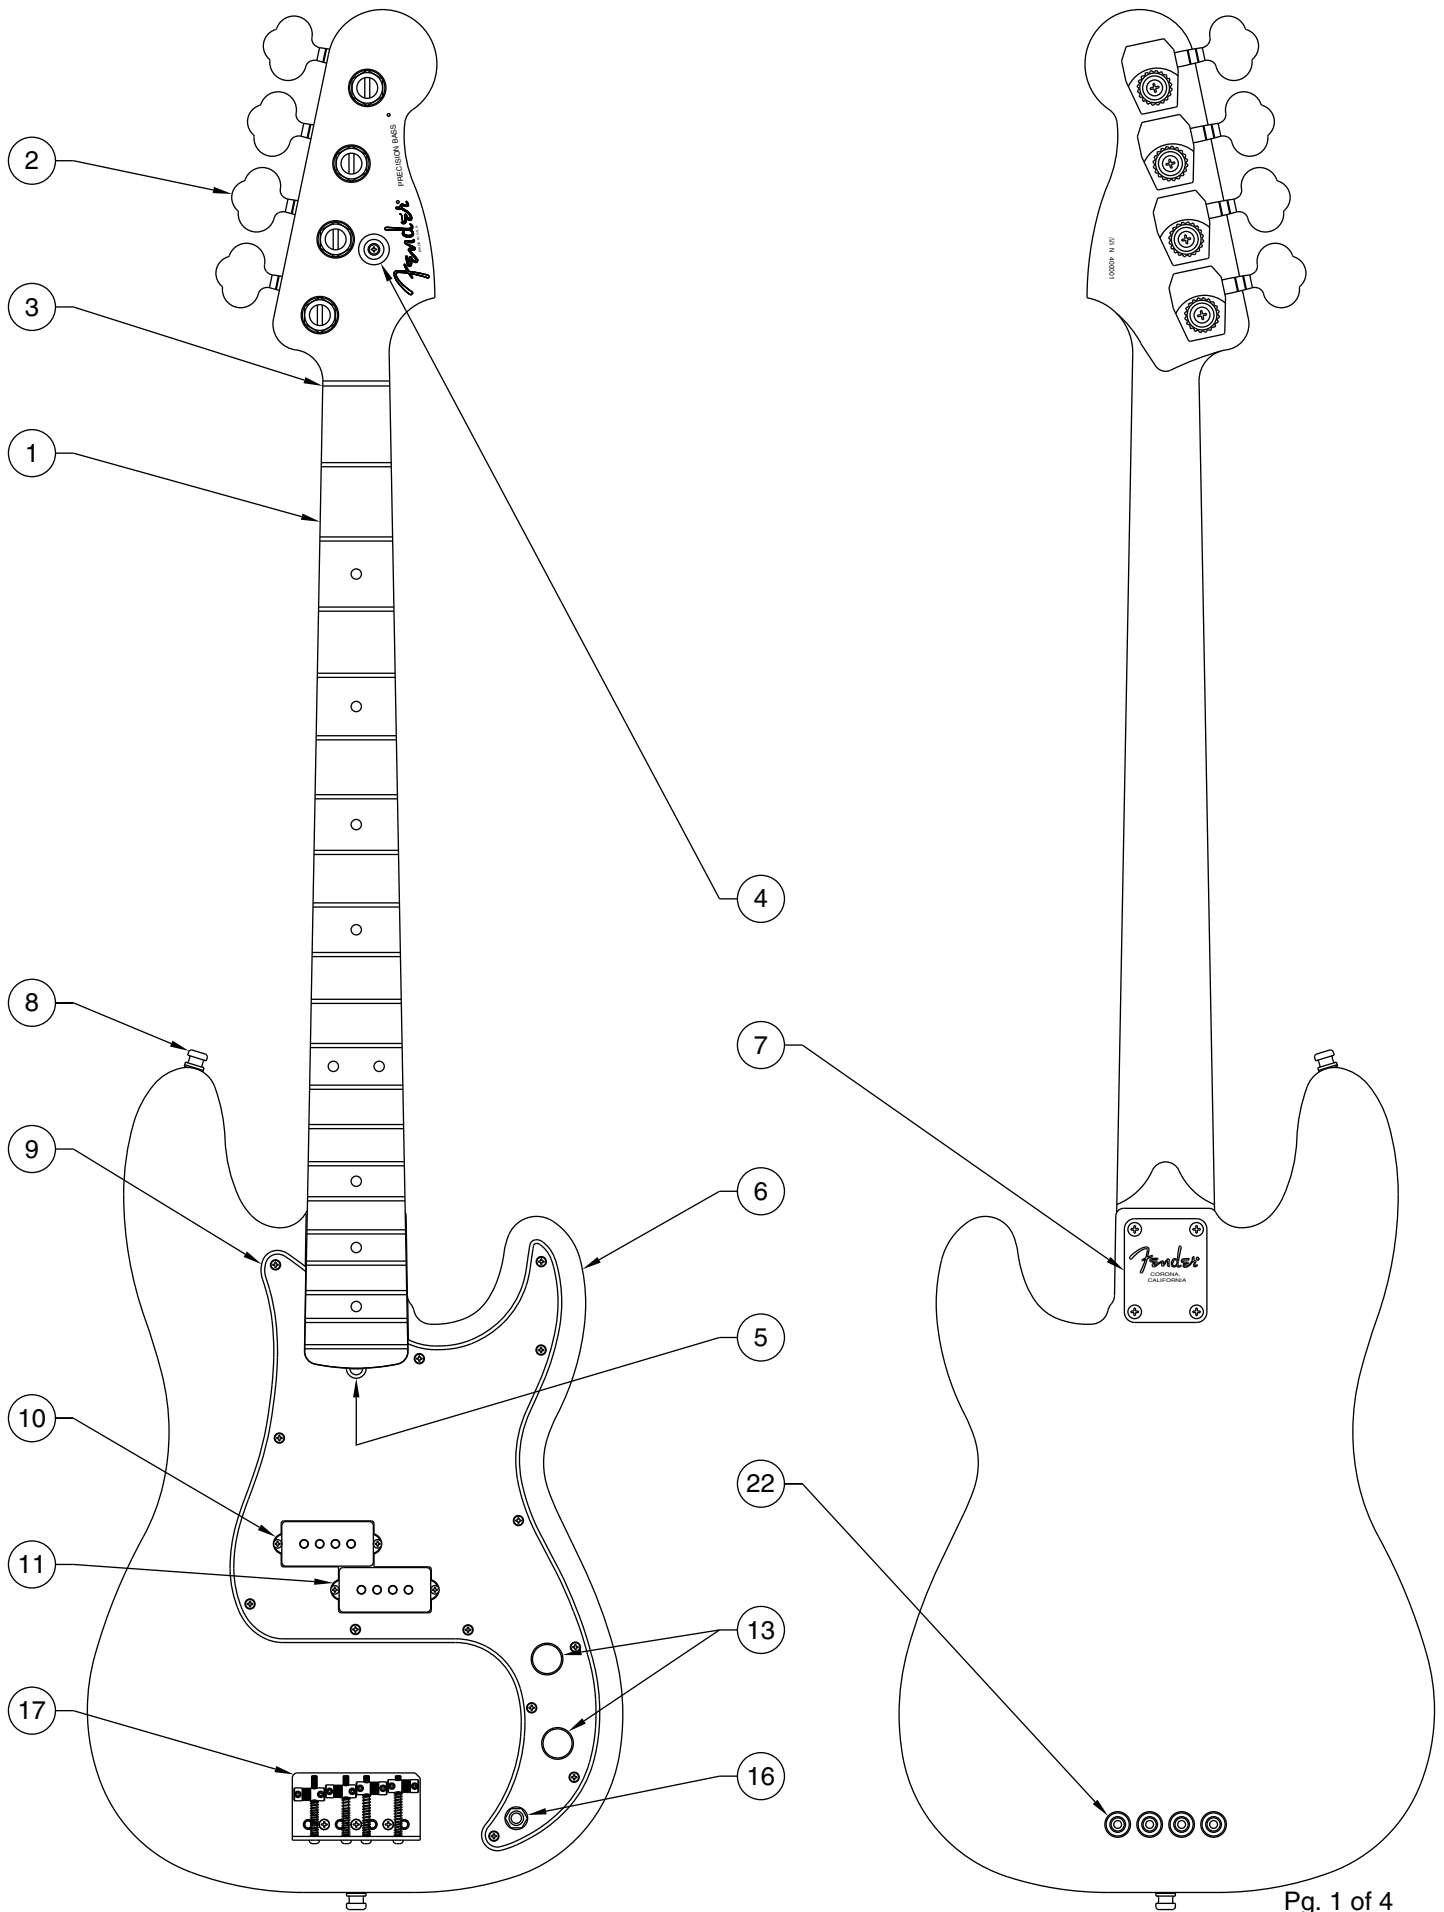

AMERICAN PRECISION BASS 0193200/3202

AMERICAN PRECISION BASS 0193200/3202

PICKGUARD ASSEMBLY

BRIDGE ASSEMBLY

AMERICAN PRECISION BASS 0193200/3202

REF.#	P/N	DESCRIPTION
1	0056224000	Neck, American Precision Bass, M/N
	0056223000	Neck, American Precision Bass, R/W
2	0021472000	Tuning Key, (1) Set
3	0048650000	Bone Nut
4	0021427000	String Retainer
	0021407000	Mounting Screw
5	0048688000	Truss Rod Adjustment Nut
	0048689000	Washer
	0048693000	Truss Rod Adjusting Wrench
6	0056190xxx	Body, Am. P-Bass, Solid Color
	0053296xxx	Body, Am. P-Bass, Natural Ash
	0055217xxx	Body, Am. P-Bass, Sunburst Alder
7	0054078000	Neck Mounting Plate
	0021424000	Mounting Screw
8	0021453000	Strap Button
	0021422000	Mounting Screw
	0019056000	Felt Washer, Black
	0020491000	Felt Washer, White
9	0056203000	Pickguard, Am. P-Bass Parch/Black/Parch
	0021407000	Mounting Screw
10	0056004000	Pickup, Neck, Am. P-Bass
	0021408000	Mounting Screw
	0018556000	Foam Block Weatherstrip
11	0056003000	Pickup, Bridge, Am. P-Bass
	0021408000	Mounting Screw
	0018556000	Foam Block Weatherstrip
12	0019064000	Control, 250K, Audio, (2)
	0016352000	Mounting Hex Nut
	0022384000	Lock Washer, Intl
13	0013359000	Knob, Knurled Chrome (2)
	0028897001	Screw Set
14	0015552000	Capacitor, .05uf
15	0012869000	Solder Lug
	0015116000	Mounting Screw
16	0021956000	Output Jack
	0016352000	Mounting Nut
	0031153000	Flat Washer
	0016436000	Lock Washer, Intl
17	0048597000	Bridge Assembly, Am. P-Bass
	0021422000	Mounting Screw
18	0048603000	Bridge Plate
19	0048598000	Bridge Section, (4)
20	0017571000	Intonation Screw, (4)
	0018872000	Intonation Spring, (4)
21	0021093000	Height Adjustment Screw, (8)
	0021109000	Adjusting Wrench, Saddle Height
22	0048604000	Ferrule, String Retainer (4)

Body Part Number	
0055217500	3 Tone Sunburst
0053296501	White Blonde
0053296521	Natural
0056190506	Black
0056190515	Hot Rod Red
0056190574	Aqua Marine Metallic

AMERICAN PRECISION BASS 0193200/3202

CONTROL FUNCTION