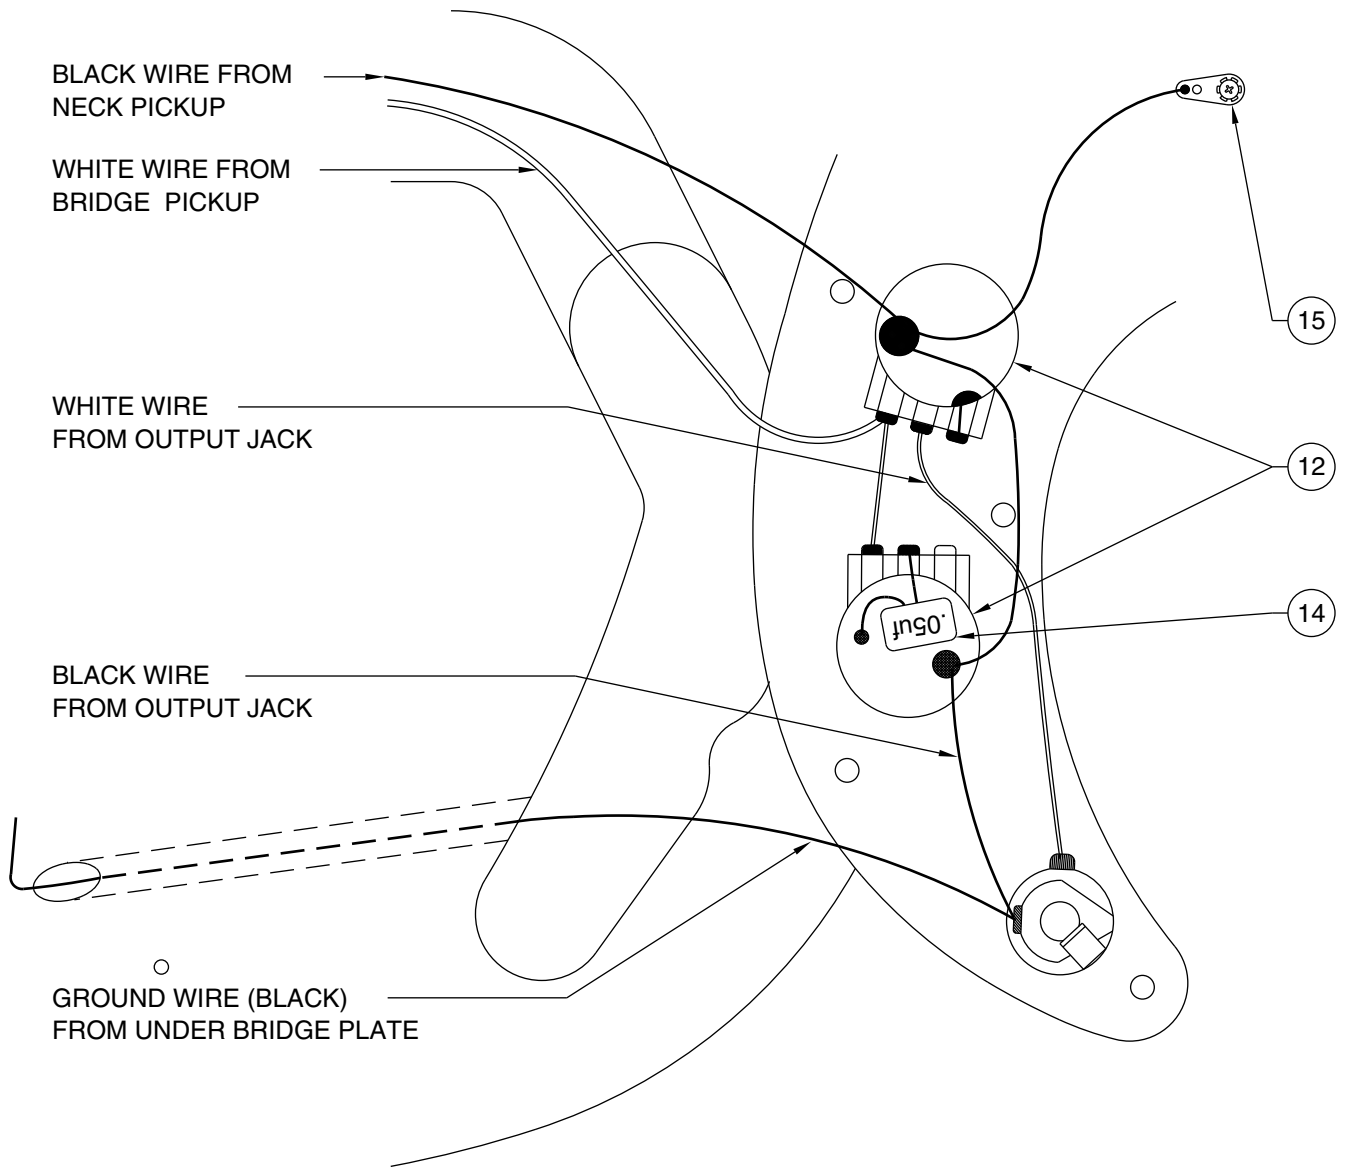

AMERICAN PRECISION BASS 0193200/3202

AMERICAN PRECISION BASS 0193200/3202

PICKGUARD ASSEMBLY

BRIDGE ASSEMBLY

AMERICAN PRECISION BASS 0193200/3202

REF.#	P/N	DESCRIPTION
1	0056224000	Neck, American Precision Bass, M/N
	0056223000	Neck, American Precision Bass, R/W
2	0021472000	Tuning Key, (1) Set
3	0048650000	Bone Nut
4	0021427000	String Retainer
	0021407000	Mounting Screw
5	0048688000	Truss Rod Adjustment Nut
	0048689000	Washer
	0048693000	Truss Rod Adjusting Wrench
6	0056190xxx	Body, Am. P-Bass, Solid Color
	0053296xxx	Body, Am. P-Bass, Natural Ash
	0055217xxx	Body, Am. P-Bass, Sunburst Alder
7	0054078000	Neck Mounting Plate
	0021424000	Mounting Screw
8	0021453000	Strap Button
	0021422000	Mounting Screw
	0019056000	Felt Washer, Black
	0020491000	Felt Washer, White
9	0056203000	Pickguard, Am. P-Bass Parch/Black/Parch
	0021407000	Mounting Screw
10	0056004000	Pickup, Neck, Am. P-Bass
	0021408000	Mounting Screw
	0018556000	Foam Block Weatherstrip
11	0056003000	Pickup, Bridge, Am. P-Bass
	0021408000	Mounting Screw
	0018556000	Foam Block Weatherstrip
12	0019064000	Control, 250K, Audio, (2)
	0016352000	Mounting Hex Nut
	0022384000	Lock Washer, Intl
13	0013359000	Knob, Knurled Chrome (2)
	0028897001	Screw Set
14	0015552000	Capacitor, .05uf
15	0012869000	Solder Lug
	0015116000	Mounting Screw
16	0021956000	Output Jack
	0016352000	Mounting Nut
	0031153000	Flat Washer
	0016436000	Lock Washer, Intl
17	0048597000	Bridge Assembly, Am. P-Bass
	0021422000	Mounting Screw
18	0048603000	Bridge Plate
19	0048598000	Bridge Section, (4)
20	0017571000	Intonation Screw, (4)
	0018872000	Intonation Spring, (4)
21	0021093000	Height Adjustment Screw, (8)
	0021109000	Adjusting Wrench, Saddle Height
22	0048604000	Ferrule, String Retainer (4)

Body Part Number	
0055217500	3 Tone Sunburst
0053296501	White Blonde
0053296521	Natural
0056190506	Black
0056190515	Hot Rod Red
0056190574	Aqua Marine Metallic

AMERICAN PRECISION BASS 0193200/3202

CONTROL FUNCTION