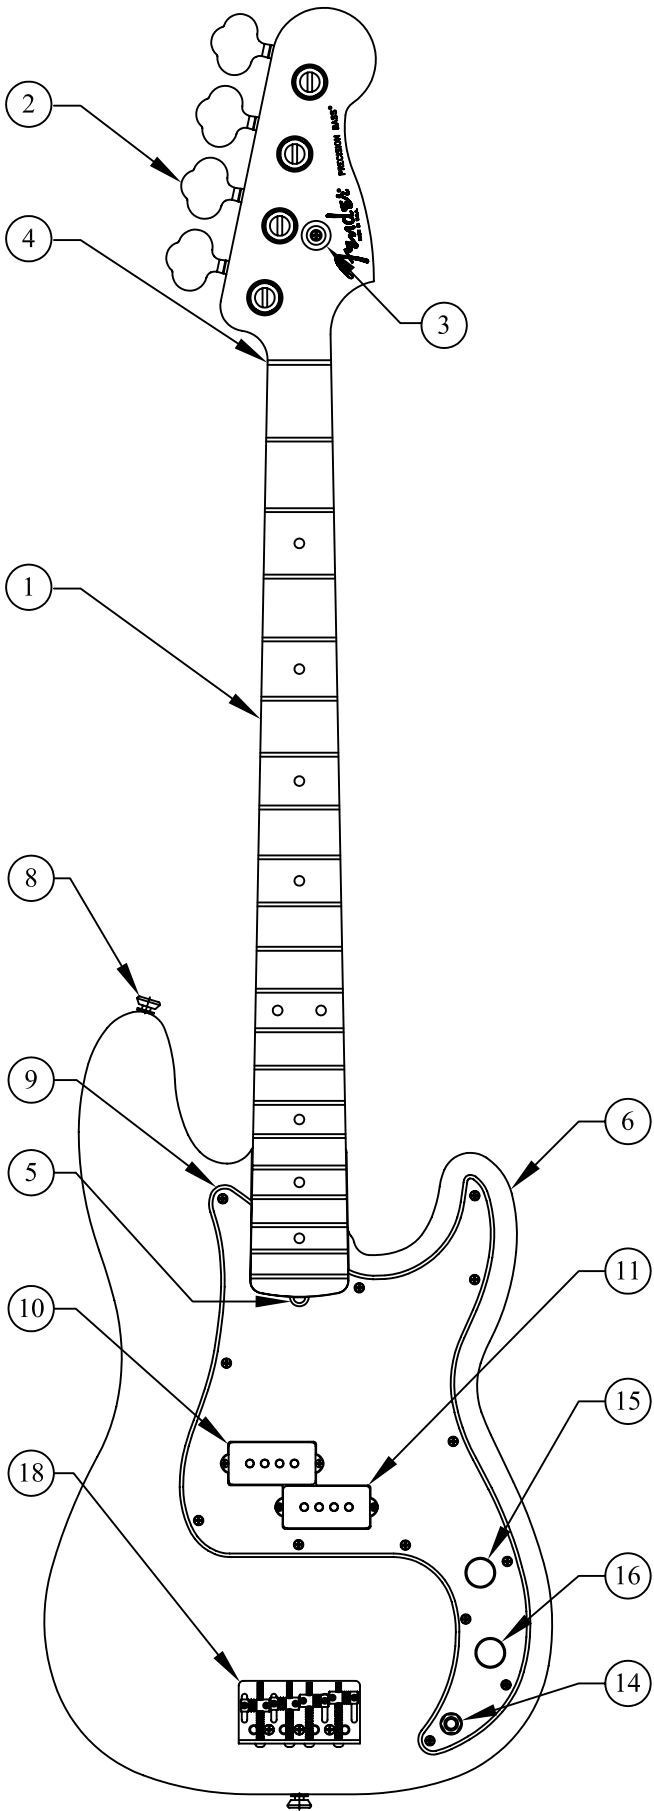

AMERICAN PRECISION BASS[®], 0193260/3262, RW/MN

CONTROL ASSEMBLY

BRIDGE ASSEMBLY

AMERICAN PRECISION BASS® , 0193260/3262, RW/MN

REF.#	P/N	DESCRIPTION
1	0056223000	Neck, American P-Bass, RW
	0056224000	Neck, American P-Bass, MN
2	0021472000	Tuning Key, Key Bass XBS-1C Std Schl
3	0021427000	String Guide
	0021407000	Mounting Screw
4	0048650000	Bone Nut
5	0048693000	Truss Rod Adjusting Wrench
6	See Chart	Body American Deluxe, P-Bass
7	0054078000	Neck Mounting Plate
	0021424000	Mounting Screw
8	0063267000	Strap Button
	0016188000	Mounting Screw
	0019056000	Felt Washer, Black
	0020491000	Felt Washer, White
9	See Chart	Pickguard, American P-Bass
	0021407000	Mounting Screw
10	0061277000	Pickup, Rhythm American P-Bass
	0021408000	Mounting Screw
	0018556000	Weatherstrip
11	0061276000	Pickup, Lead American P-Bass
	0021408000	Mounting Screw
	0018556000	Weatherstrip
12	0061260000	Switch Pot Assy S-1 250K, Volume
	0016352000	Mounting Hex Nut
	0022384000	Lock Washer
13	0019064000	Control 250K, Tone
	0015552000	Capacitor .05uF
	0016352000	Mounting Hex Nut
	0022384000	Lock Washer
14	0021956000	Output Jack
	0016352000	Mounting Hex Nut
	0016436000	Lock Washer
	0031153000	Flat Washer
15	0059272000	Knob, Volume, Chrome
	0059270000	Switch Cap, Chrome
	0059278000	Coupling Sleeve Sosh
	0028897001	Screw Set
16	0013359000	Knob, Tone, Alumium Knurl
	0028897001	Screw Set
17	0012869000	Lug
	0015116000	Mounting Screw
18	0058396000	Bridge Assembly
	0021422000	Mounting Screw
19	0058210000	Bridge Plate
20	0058370000	Bridge Section, (1-2)
21	0058372000	Bridge Section, (3-4)
22	0017571000	Intonation Screw, (4)
23	0018872000	Intonation Spring, (4)
24	0021093000	Height Adjustment Screw, (8)
25	0048604000	String Retainer, Ferrule