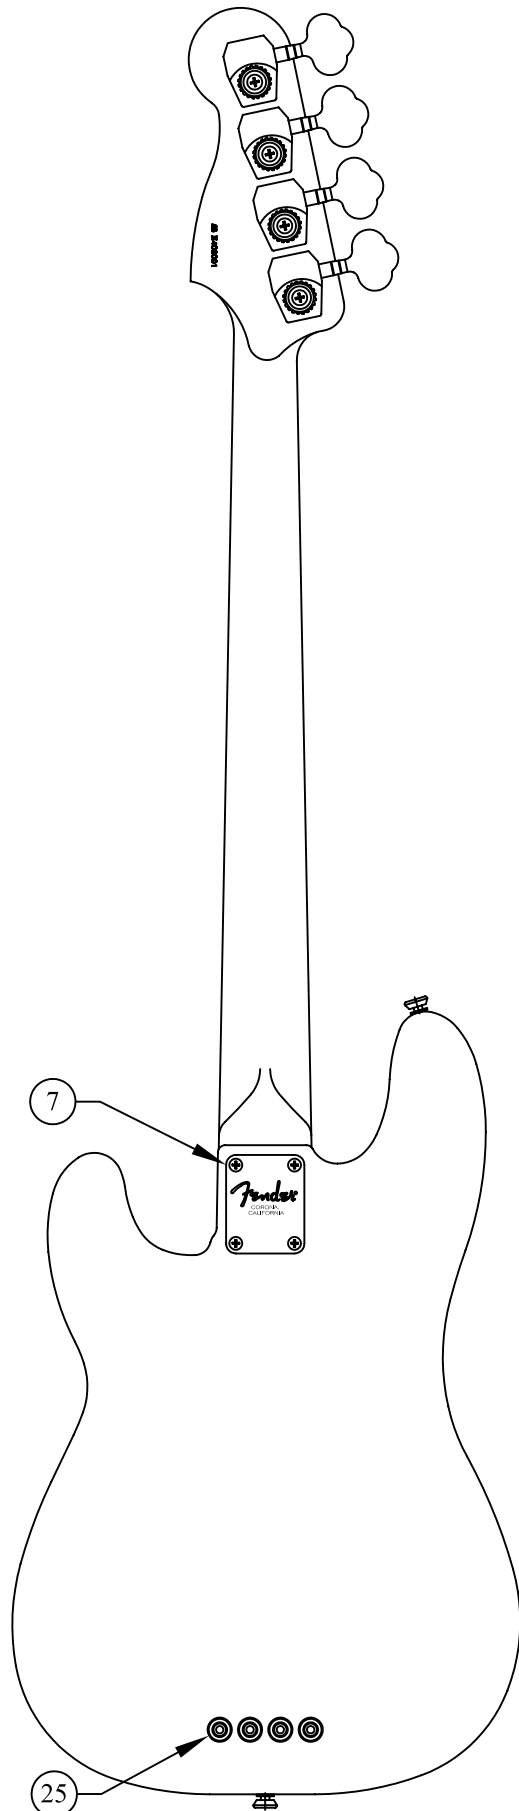

AMERICAN PRECISION BASS[®], 0193260/3262, RW/MN

CONTROL ASSEMBLY

BRIDGE ASSEMBLY

AMERICAN PRECISION BASS® , 0193260/3262, RW/MN

REF.#	P/N	DESCRIPTION
1	0056223000	Neck, American P-Bass, RW
	0056224000	Neck, American P-Bass, MN
2	0021472000	Tuning Key, Key Bass XBS-1C Std Schl
3	0021427000	String Guide
	0021407000	Mounting Screw
4	0048650000	Bone Nut
5	0048693000	Truss Rod Adjusting Wrench
6	See Chart	Body American Deluxe, P-Bass
7	0054078000	Neck Mounting Plate
	0021424000	Mounting Screw
8	0063267000	Strap Button
	0016188000	Mounting Screw
	0019056000	Felt Washer, Black
	0020491000	Felt Washer, White
9	See Chart	Pickguard, American P-Bass
	0021407000	Mounting Screw
10	0061277000	Pickup, Rhythm American P-Bass
	0021408000	Mounting Screw
	0018556000	Weatherstrip
11	0061276000	Pickup, Lead American P-Bass
	0021408000	Mounting Screw
	0018556000	Weatherstrip
12	0061260000	Switch Pot Assy S-1 250K, Volume
	0016352000	Mounting Hex Nut
	0022384000	Lock Washer
13	0019064000	Control 250K, Tone
	0015552000	Capacitor .05uF
	0016352000	Mounting Hex Nut
	0022384000	Lock Washer
14	0021956000	Output Jack
	0016352000	Mounting Hex Nut
	0016436000	Lock Washer
	0031153000	Flat Washer
15	0059272000	Knob, Volume, Chrome
	0059270000	Switch Cap, Chrome
	0059278000	Coupling Sleeve Sosh
	0028897001	Screw Set
16	0013359000	Knob, Tone, Alumium Knurl
	0028897001	Screw Set
17	0012869000	Lug
	0015116000	Mounting Screw
18	0058396000	Bridge Assembly
	0021422000	Mounting Screw
19	0058210000	Bridge Plate
20	0058370000	Bridge Section, (1-2)
21	0058372000	Bridge Section, (3-4)
22	0017571000	Intonation Screw, (4)
23	0018872000	Intonation Spring, (4)
24	0021093000	Height Adjustment Screw, (8)
25	0048604000	String Retainer, Ferrule