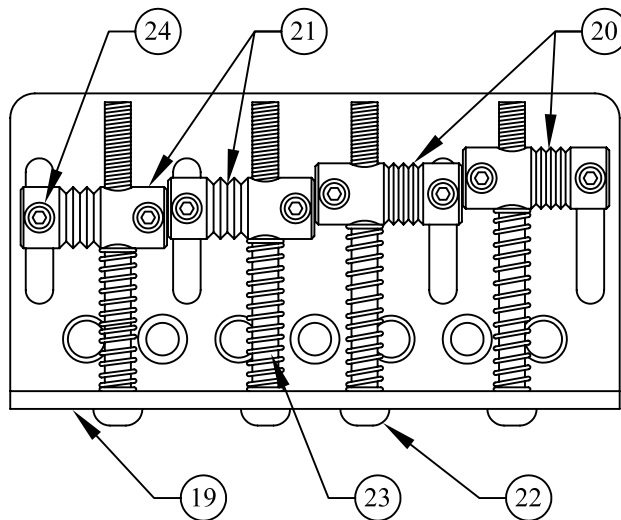

AMERICAN PRECISION BASS[®], 0193260/3262, RW/MN

CONTROL ASSEMBLY

BRIDGE ASSEMBLY

AMERICAN PRECISION BASS® , 0193260/3262, RW/MN

REF.#	P/N	DESCRIPTION
1	0056223000	Neck, American P-Bass, RW
	0056224000	Neck, American P-Bass, MN
2	0021472000	Tuning Key, Key Bass XBS-1C Std Schl
3	0021427000	String Guide
	0021407000	Mounting Screw
4	0048650000	Bone Nut
5	0048693000	Truss Rod Adjusting Wrench
6	See Chart	Body American Deluxe, P-Bass
7	0054078000	Neck Mounting Plate
	0021424000	Mounting Screw
8	0063267000	Strap Button
	0016188000	Mounting Screw
	0019056000	Felt Washer, Black
	0020491000	Felt Washer, White
9	See Chart	Pickguard, American P-Bass
	0021407000	Mounting Screw
10	0061277000	Pickup, Rhythm American P-Bass
	0021408000	Mounting Screw
	0018556000	Weatherstrip
11	0061276000	Pickup, Lead American P-Bass
	0021408000	Mounting Screw
	0018556000	Weatherstrip
12	0061260000	Switch Pot Assy S-1 250K, Volume
	0016352000	Mounting Hex Nut
	0022384000	Lock Washer
13	0019064000	Control 250K, Tone
	0015552000	Capacitor .05uF
	0016352000	Mounting Hex Nut
	0022384000	Lock Washer
14	0021956000	Output Jack
	0016352000	Mounting Hex Nut
	0016436000	Lock Washer
	0031153000	Flat Washer
15	0059272000	Knob, Volume, Chrome
	0059270000	Switch Cap, Chrome
	0059278000	Coupling Sleeve Sosh
	0028897001	Screw Set
16	0013359000	Knob, Tone, Alumium Knurl
	0028897001	Screw Set
17	0012869000	Lug
	0015116000	Mounting Screw
18	0058396000	Bridge Assembly
	0021422000	Mounting Screw
19	0058210000	Bridge Plate
20	0058370000	Bridge Section, (1-2)
21	0058372000	Bridge Section, (3-4)
22	0017571000	Intonation Screw, (4)
23	0018872000	Intonation Spring, (4)
24	0021093000	Height Adjustment Screw, (8)
25	0048604000	String Retainer, Ferrule