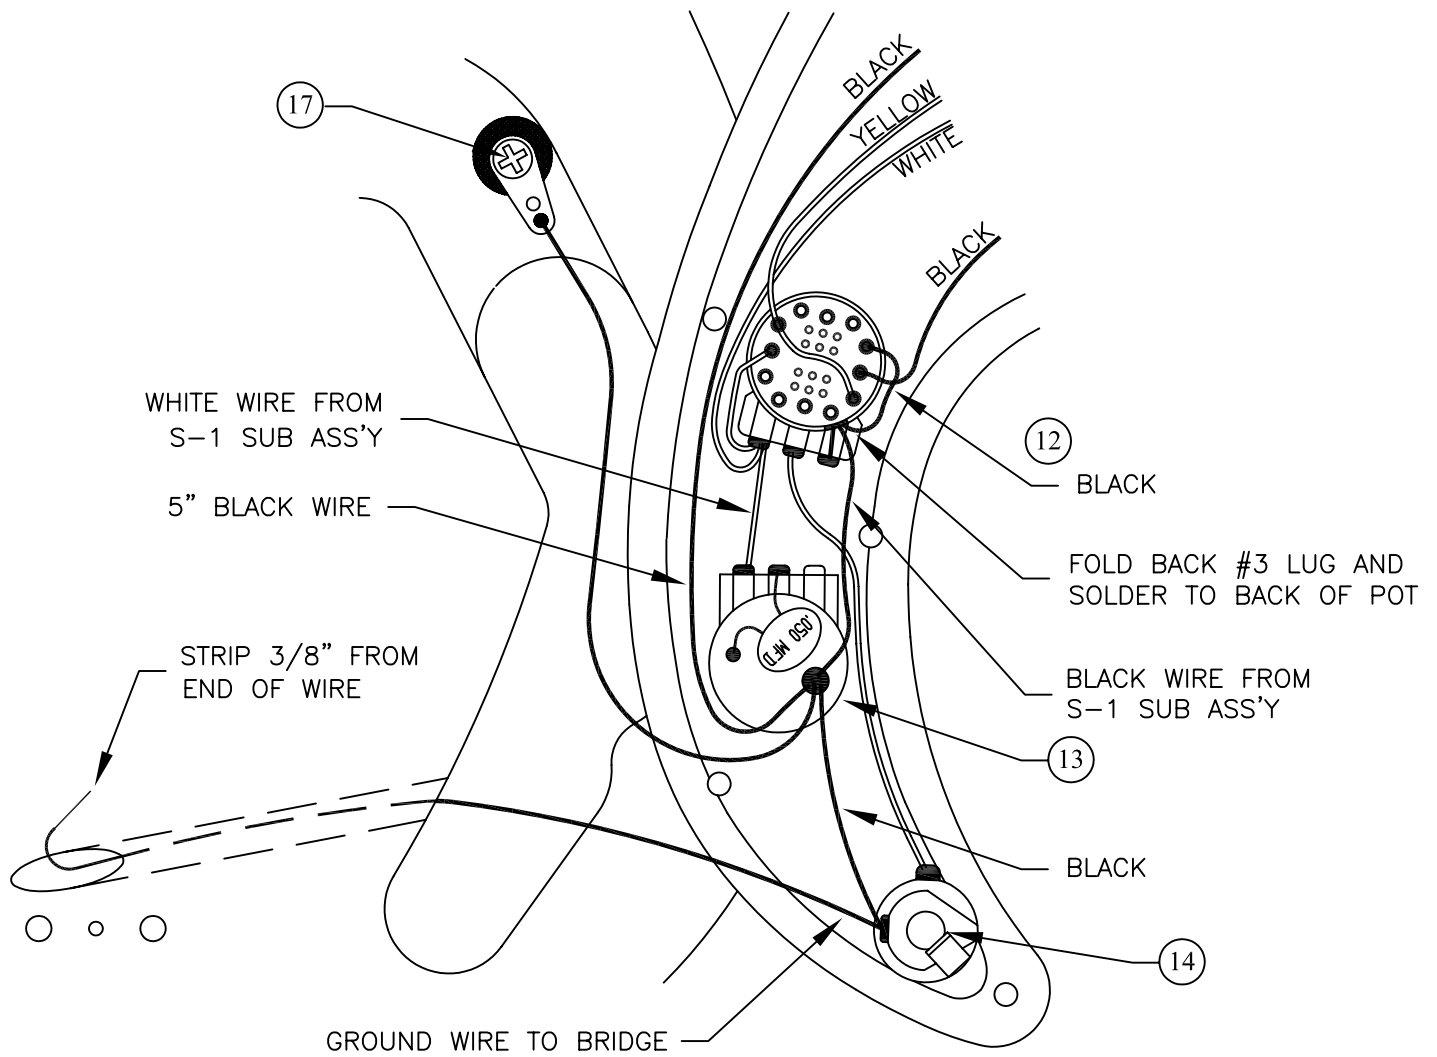

AMERICAN PRECISION BASS[®], 0193260/3262, RW/MN

CONTROL ASSEMBLY

BRIDGE ASSEMBLY

AMERICAN PRECISION BASS® , 0193260/3262, RW/MN

REF.#	P/N	DESCRIPTION
1	0056223000	Neck, American P-Bass, RW
	0056224000	Neck, American P-Bass, MN
2	0021472000	Tuning Key, Key Bass XBS-1C Std Schl
3	0021427000	String Guide
	0021407000	Mounting Screw
4	0048650000	Bone Nut
5	0048693000	Truss Rod Adjusting Wrench
6	See Chart	Body American Deluxe, P-Bass
7	0054078000	Neck Mounting Plate
	0021424000	Mounting Screw
8	0063267000	Strap Button
	0016188000	Mounting Screw
	0019056000	Felt Washer, Black
	0020491000	Felt Washer, White
9	See Chart	Pickguard, American P-Bass
	0021407000	Mounting Screw
10	0061277000	Pickup, Rhythm American P-Bass
	0021408000	Mounting Screw
	0018556000	Weatherstrip
11	0061276000	Pickup, Lead American P-Bass
	0021408000	Mounting Screw
	0018556000	Weatherstrip
12	0061260000	Switch Pot Assy S-1 250K, Volume
	0016352000	Mounting Hex Nut
	0022384000	Lock Washer
13	0019064000	Control 250K, Tone
	0015552000	Capacitor .05uF
	0016352000	Mounting Hex Nut
	0022384000	Lock Washer
14	0021956000	Output Jack
	0016352000	Mounting Hex Nut
	0016436000	Lock Washer
	0031153000	Flat Washer
15	0059272000	Knob, Volume, Chrome
	0059270000	Switch Cap, Chrome
	0059278000	Coupling Sleeve Sosh
	0028897001	Screw Set
16	0013359000	Knob, Tone, Alumium Knurl
	0028897001	Screw Set
17	0012869000	Lug
	0015116000	Mounting Screw
18	0058396000	Bridge Assembly
	0021422000	Mounting Screw
19	0058210000	Bridge Plate
20	0058370000	Bridge Section, (1-2)
21	0058372000	Bridge Section, (3-4)
22	0017571000	Intonation Screw, (4)
23	0018872000	Intonation Spring, (4)
24	0021093000	Height Adjustment Screw, (8)
25	0048604000	String Retainer, Ferrule