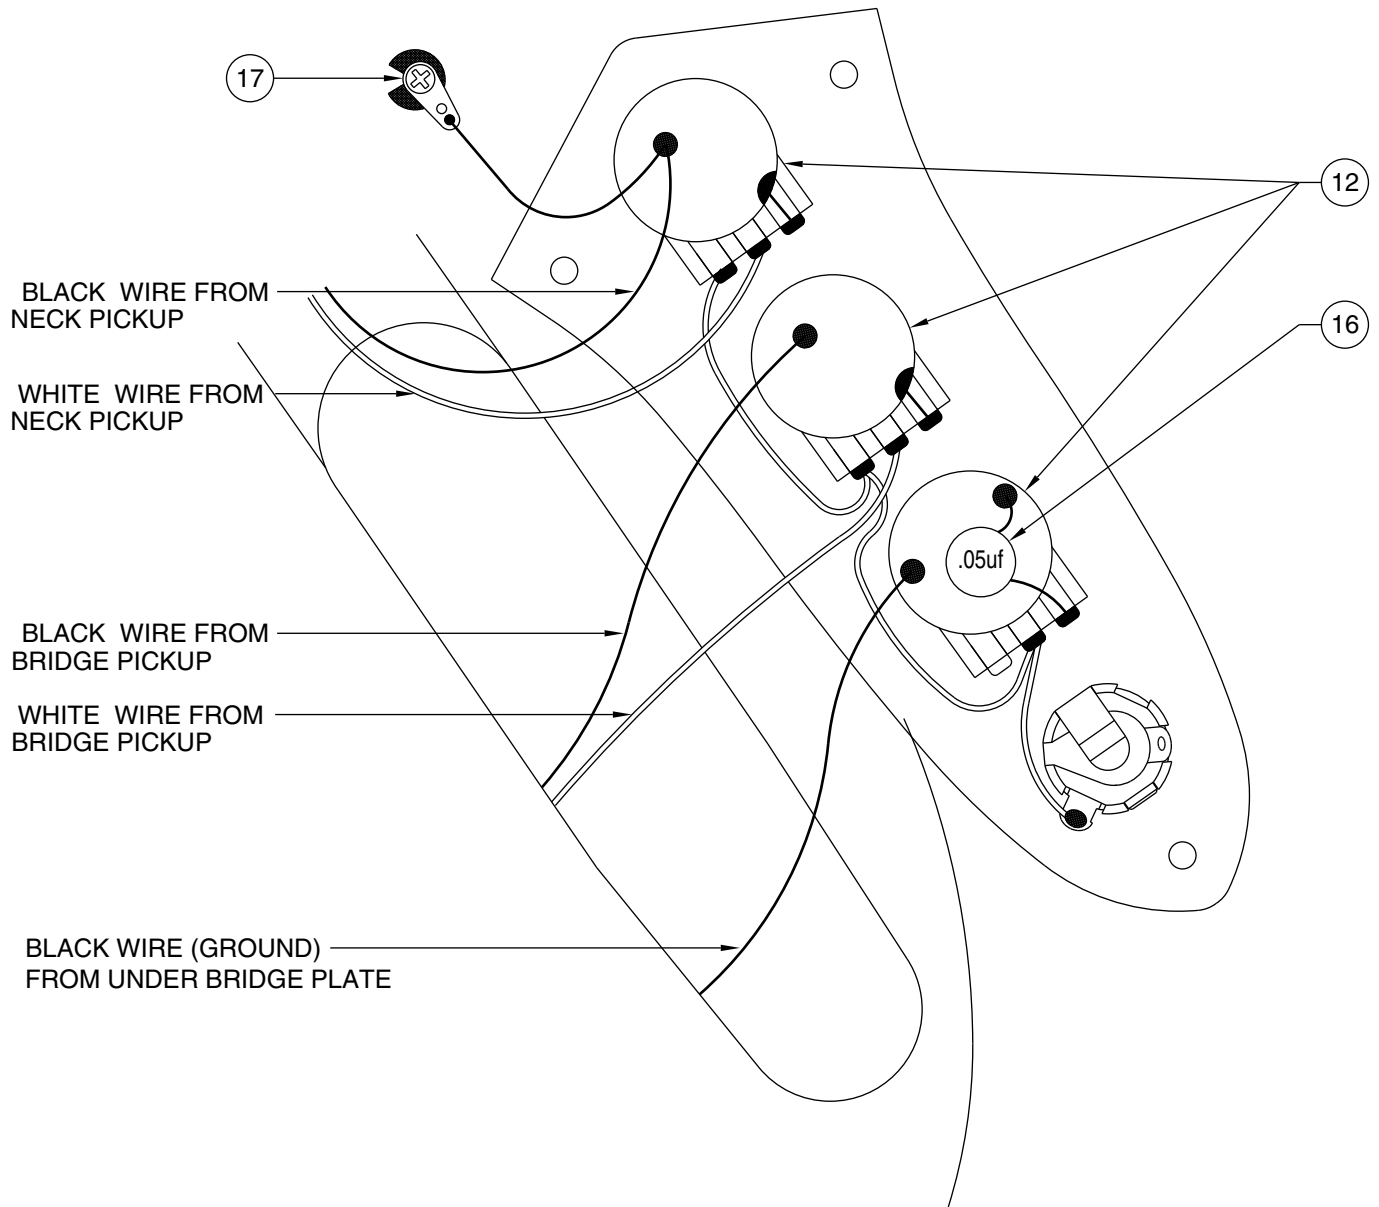

## CONTROL ASSEMBLY

## BRIDGE ASSEMBLY

## AMERICAN JAZZ BASS 0193400/3402

REF.#	P/N	DESCRIPTION
1	0056226000	Neck, American Jazz Bass, M/N
	0056225000	Neck, American Jazz Bass, R/W
2	0021472000	Tuning Key, (1) Set
3	0048649000	Bone Nut
4	0021427000	String Retainer
	0021407000	Mounting Screw
5	0048688000	Truss Rod Adjustment Nut
	0048689000	Washer
	0048693000	Truss Rod Adjusting Wrench
6	0056191xxx	Body, Am. J-Bass, Solid Color
	0053297xxx	Body, Am. J-Bass, Natural Ash
	0055219xxx	Body, Am. J-Bass, Sunburst Alder
7	0054078000	Neck Mounting Plate
	0021424000	Mounting Screw
8	0021453000	Strap Button
	0021422000	Mounting Screw
	0019056000	Felt Washer, Black
	0020491000	Felt Washer, White
9	0056202000	Pickguard, Am. J-Bass, Parch/Black/Parch
	0021407000	Mounting Screw
10	0033753000	Pickup, Neck, Am. J-Bass
	0021408000	Mounting Screw
	0017333000	Rubber WeatherStrip
11	0033746000	Pickup, Bridge, Am. J-Bass
	0021408000	Mounting Screw
	0017333000	Rubber Weatherstrip
12	0019064000	Control, 250K, Audio, (3)
	0016352000	Mounting Hex Nut
	0016436000	Lock Washer, Intl
13	0019455000	Knob, Skirted, Large, Black, (2)
14	0019513000	Knob, Small, Black
15	0010652060	Control Plate
	0021407000	Mounting Screw
16	0015552000	Capacitor, .05uf
17	0012869000	Solder Lug
	0015116000	Mounting Screw
18	0021956000	Output Jack
	0016352000	Mounting Hex Nut
	0016436000	Lock Washer, Intl
	0031153000	Flat Washer
19	0048597000	Bridge Assembly, AM. JBass
	0021422000	Mounting Screw
20	0048603000	Bridge Plate
21	0048598000	Bridge Section, (4)
22	0017571000	Intonation Screw, (4)
	0018872000	Intonation Spring, (4)
23	0021093000	Height Adjustment Screw, (8)
	0021109000	Adjusting Wrench, Saddle Height
24	0048604000	Ferrule, String Retainer (4)

Body Part Number	
0055219500	3 Tone Sunburst
0053297501	White Blonde
0053297521	Natural
0056191506	Black
0056191515	Hot Rod Red
0056191574	Aqua Marine Metallic

AMERICAN JAZZ BASS 0193400/3402

CONTROL FUNCTION