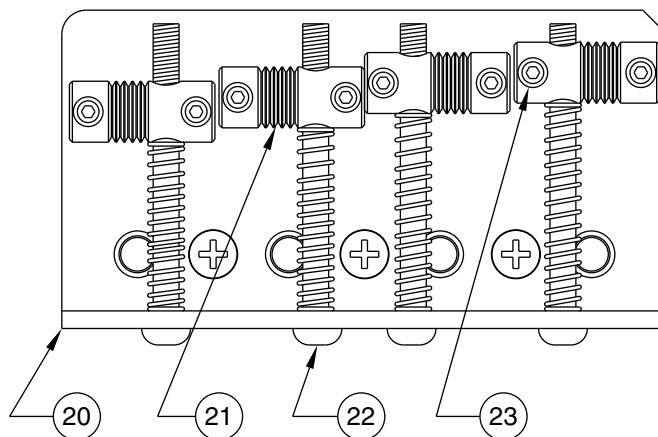

## AMERICAN JAZZ BASS 0193400/3402

REF.#	P/N	DESCRIPTION
1	0056226000	Neck, American Jazz Bass, M/N
	0056225000	Neck, American Jazz Bass, R/W
2	0021472000	Tuning Key, (1) Set
3	0048649000	Bone Nut
4	0021427000	String Retainer
	0021407000	Mounting Screw
5	0048688000	Truss Rod Adjustment Nut
	0048689000	Washer
	0048693000	Truss Rod Adjusting Wrench
6	0056191xxx	Body, Am. J-Bass, Solid Color
	0053297xxx	Body, Am. J-Bass, Natural Ash
	0055219xxx	Body, Am. J-Bass, Sunburst Alder
7	0054078000	Neck Mounting Plate
	0021424000	Mounting Screw
8	0021453000	Strap Button
	0021422000	Mounting Screw
	0019056000	Felt Washer, Black
	0020491000	Felt Washer, White
9	0056202000	Pickguard, Am. J-Bass, Parch/Black/Parch
	0021407000	Mounting Screw
10	0033753000	Pickup, Neck, Am. J-Bass
	0021408000	Mounting Screw
	0017333000	Rubber WeatherStrip
11	0033746000	Pickup, Bridge, Am. J-Bass
	0021408000	Mounting Screw
	0017333000	Rubber Weatherstrip
12	0019064000	Control, 250K, Audio, (3)
	0016352000	Mounting Hex Nut
	0016436000	Lock Washer, Intl
13	0019455000	Knob, Skirted, Large, Black, (2)
14	0019513000	Knob, Small, Black
15	0010652060	Control Plate
	0021407000	Mounting Screw
16	0015552000	Capacitor, .05uf
17	0012869000	Solder Lug
	0015116000	Mounting Screw
18	0021956000	Output Jack
	0016352000	Mounting Hex Nut
	0016436000	Lock Washer, Intl
	0031153000	Flat Washer
19	0048597000	Bridge Assembly, AM. JBass
	0021422000	Mounting Screw
20	0048603000	Bridge Plate
21	0048598000	Bridge Section, (4)
22	0017571000	Intonation Screw, (4)
	0018872000	Intonation Spring, (4)
23	0021093000	Height Adjustment Screw, (8)
	0021109000	Adjusting Wrench, Saddle Height
24	0048604000	Ferrule, String Retainer (4)

Body Part Number	
0055219500	3 Tone Sunburst
0053297501	White Blonde
0053297521	Natural
0056191506	Black
0056191515	Hot Rod Red
0056191574	Aqua Marine Metallic

AMERICAN JAZZ BASS 0193400/3402

CONTROL FUNCTION