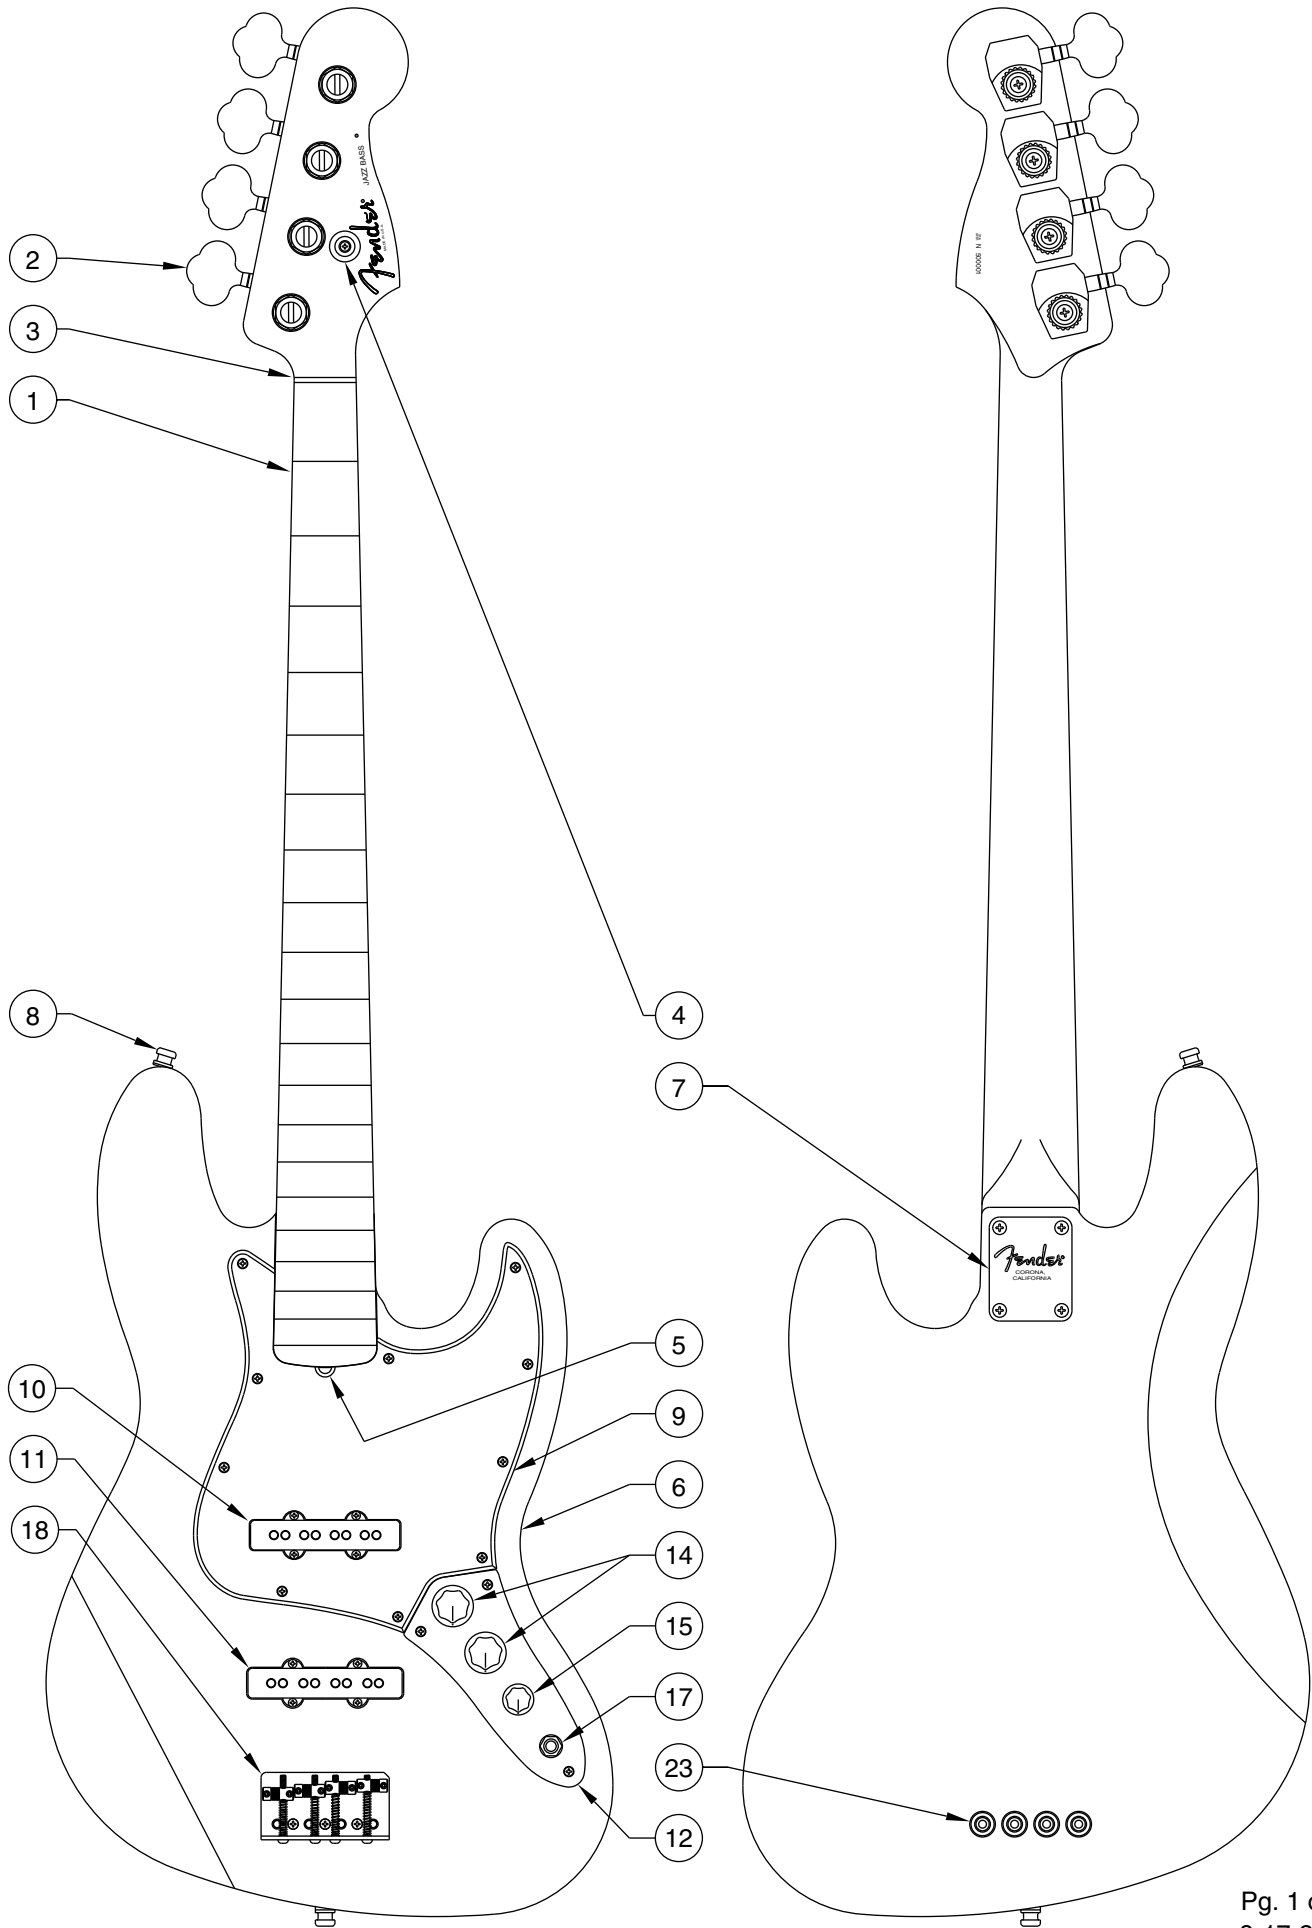

AMERICAN JAZZ BASS FRETLESS 0193408

AMERICAN JAZZ BASS FRETLESS 0193408

CONTROL ASSEMBLY JAZZ BASS STD.

BRIDGE ASSEMBLY

AMERICAN JAZZ BASS FRETLESS 0193408

REF.#	P/N	DESCRIPTION
1	0056227000	Neck, Am. Jazz Bass FL. R/W
2	0021472000	Tuning Key, (1) Set
3	0048649000	Bone Nut
4	0021427000	String Retainer
	0021407000	Mounting Screw
5	0048688000	Truss Rod Adjustment Nut
	0048689000	Washer
	0048693000	Truss Rod Adjusting Wrench
6	0056191xxx	Body, Jazz Bass Am. Solid Paint
	0055219xxx	Body, Jazz Bass Am. Sunburst
	0053297xxx	Body, Jazz Bass Am. Ash Paint
7	0054078000	Neck Mounting Plate
	0021424000	Mounting Screw
8	0021453000	Strap Button
	0021422000	Mounting Screw
	0020491000	Felt Washer, White
	0019056000	Felt Washer, Black
9	0056202000	Pickguard, J-Bass Am. Parch/Black/Parch
	0021407000	Mounting Screw
10	0033753000	Pickup Neck
	0021408000	Mounting Screw
	0017333000	Rubber Weatherstrip
11	0033746000	Pickup Bridge
	0021408000	Mounting Screw
	0017333000	Rubber Weatherstrip
12	0010652060	Control Plate
	0021407000	Mounting Screw
13	0019064000	Control, 250K Audio, (3)
	0016352000	Mounting Hex Nut
	0016436000	Washer, Lock Intl.
14	0019455000	Knob, Volume, Black (2)
15	0019513000	Knob, Tone, Black
16	0015552000	Capacitor, .05uf
17	0021956000	Output Jack
	0016352000	Mounting Nut
	0031153000	Flat Washer
	0016436000	Washer, Lock Intl.
18	0048597000	Bridge Assembly, Bass
	0021422000	Mounting Screw
19	0048603000	Bridge Plate
20	0048598000	Bridge Section, (4)
21	0017571000	Intonation Screw, (4)
	0018872000	Intonation Spring, (4)
22	0021093000	Height Adjustment Screw, (8)
	0021109000	Adjusting Wrench, Saddle Height
23	0048604000	String Ferrule (4)
24	0012869000	Solder Lug
	0015116000	Mounting Screw

Body Part Number	
0055219500	3 Color Sunburst
0056191506	Black
0056191515	Hot Rod Red
0053297501	White Blonde

CONTROL FUNCTION