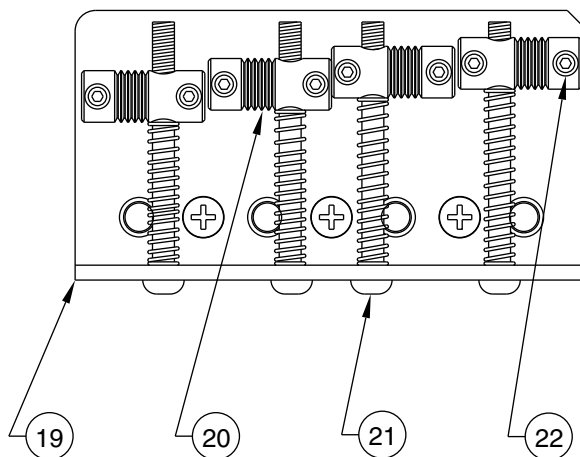

AMERICAN JAZZ BASS FRETLESS 0193408

AMERICAN JAZZ BASS FRETLESS 0193408

CONTROL ASSEMBLY JAZZ BASS STD.

BRIDGE ASSEMBLY

AMERICAN JAZZ BASS FRETLESS 0193408

REF.#	P/N	DESCRIPTION
1	0056227000	Neck, Am. Jazz Bass FL. R/W
2	0021472000	Tuning Key, (1) Set
3	0048649000	Bone Nut
4	0021427000	String Retainer
	0021407000	Mounting Screw
5	0048688000	Truss Rod Adjustment Nut
	0048689000	Washer
	0048693000	Truss Rod Adjusting Wrench
6	0056191xxx	Body, Jazz Bass Am. Solid Paint
	0055219xxx	Body, Jazz Bass Am. Sunburst
	0053297xxx	Body, Jazz Bass Am. Ash Paint
7	0054078000	Neck Mounting Plate
	0021424000	Mounting Screw
8	0021453000	Strap Button
	0021422000	Mounting Screw
	0020491000	Felt Washer, White
	0019056000	Felt Washer, Black
9	0056202000	Pickguard, J-Bass Am. Parch/Black/Parch
	0021407000	Mounting Screw
10	0033753000	Pickup Neck
	0021408000	Mounting Screw
	0017333000	Rubber Weatherstrip
11	0033746000	Pickup Bridge
	0021408000	Mounting Screw
	0017333000	Rubber Weatherstrip
12	0010652060	Control Plate
	0021407000	Mounting Screw
13	0019064000	Control, 250K Audio, (3)
	0016352000	Mounting Hex Nut
	0016436000	Washer, Lock Intl.
14	0019455000	Knob, Volume, Black (2)
15	0019513000	Knob, Tone, Black
16	0015552000	Capacitor, .05uf
17	0021956000	Output Jack
	0016352000	Mounting Nut
	0031153000	Flat Washer
	0016436000	Washer, Lock Intl.
18	0048597000	Bridge Assembly, Bass
	0021422000	Mounting Screw
19	0048603000	Bridge Plate
20	0048598000	Bridge Section, (4)
21	0017571000	Intonation Screw, (4)
	0018872000	Intonation Spring, (4)
22	0021093000	Height Adjustment Screw, (8)
	0021109000	Adjusting Wrench, Saddle Height
23	0048604000	String Ferrule (4)
24	0012869000	Solder Lug
	0015116000	Mounting Screw

Body Part Number	
0055219500	3 Color Sunburst
0056191506	Black
0056191515	Hot Rod Red
0053297501	White Blonde

CONTROL FUNCTION