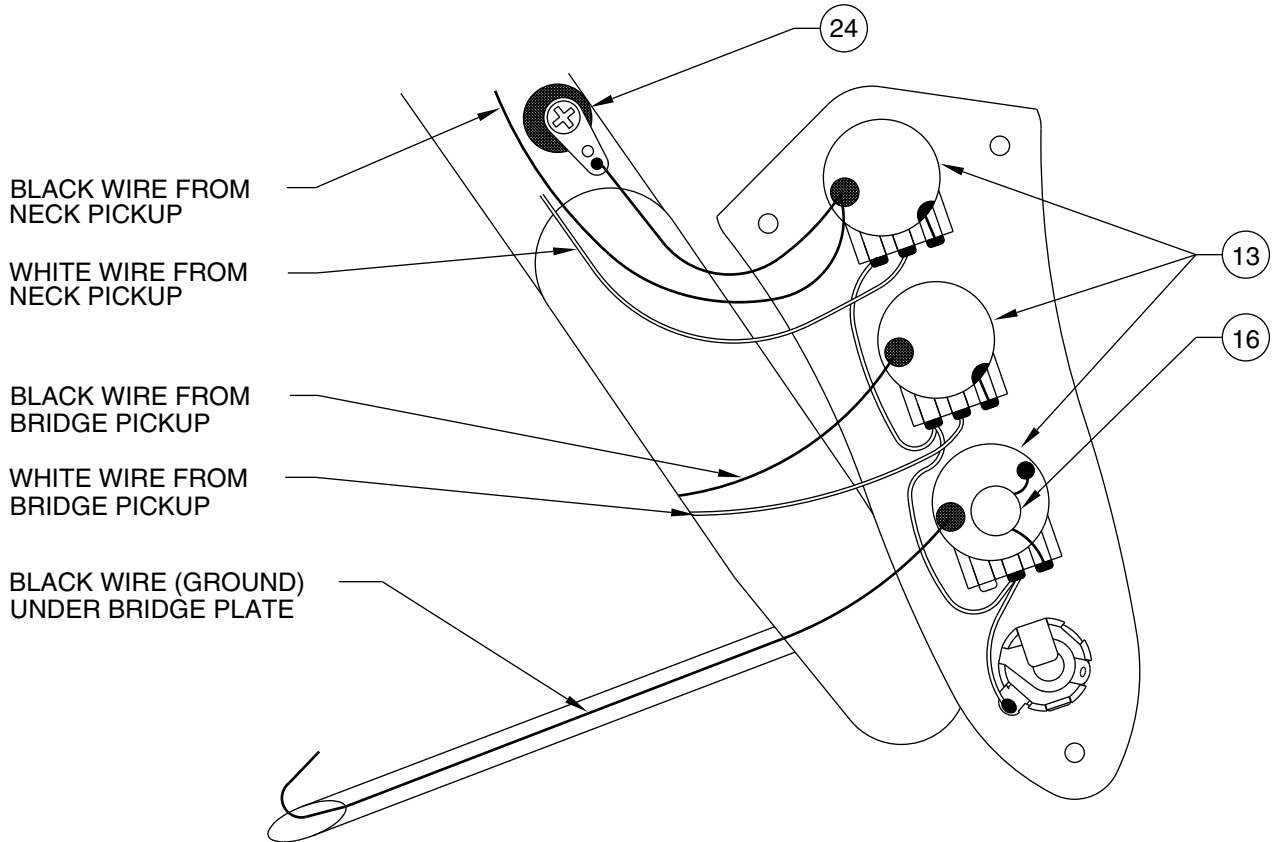

AMERICAN JAZZ BASS FRETLESS 0193408

AMERICAN JAZZ BASS FRETLESS 0193408

CONTROL ASSEMBLY JAZZ BASS STD.

BRIDGE ASSEMBLY

AMERICAN JAZZ BASS FRETLESS 0193408

REF.#	P/N	DESCRIPTION
1	0056227000	Neck, Am. Jazz Bass FL. R/W
2	0021472000	Tuning Key, (1) Set
3	0048649000	Bone Nut
4	0021427000	String Retainer
	0021407000	Mounting Screw
5	0048688000	Truss Rod Adjustment Nut
	0048689000	Washer
	0048693000	Truss Rod Adjusting Wrench
6	0056191xxx	Body, Jazz Bass Am. Solid Paint
	0055219xxx	Body, Jazz Bass Am. Sunburst
	0053297xxx	Body, Jazz Bass Am. Ash Paint
7	0054078000	Neck Mounting Plate
	0021424000	Mounting Screw
8	0021453000	Strap Button
	0021422000	Mounting Screw
	0020491000	Felt Washer, White
	0019056000	Felt Washer, Black
9	0056202000	Pickguard, J-Bass Am. Parch/Black/Parch
	0021407000	Mounting Screw
10	0033753000	Pickup Neck
	0021408000	Mounting Screw
	0017333000	Rubber Weatherstrip
11	0033746000	Pickup Bridge
	0021408000	Mounting Screw
	0017333000	Rubber Weatherstrip
12	0010652060	Control Plate
	0021407000	Mounting Screw
13	0019064000	Control, 250K Audio, (3)
	0016352000	Mounting Hex Nut
	0016436000	Washer, Lock Intl.
14	0019455000	Knob, Volume, Black (2)
15	0019513000	Knob, Tone, Black
16	0015552000	Capacitor, .05uf
17	0021956000	Output Jack
	0016352000	Mounting Nut
	0031153000	Flat Washer
	0016436000	Washer, Lock Intl.
18	0048597000	Bridge Assembly, Bass
	0021422000	Mounting Screw
19	0048603000	Bridge Plate
20	0048598000	Bridge Section, (4)
21	0017571000	Intonation Screw, (4)
	0018872000	Intonation Spring, (4)
22	0021093000	Height Adjustment Screw, (8)
	0021109000	Adjusting Wrench, Saddle Height
23	0048604000	String Ferrule (4)
24	0012869000	Solder Lug
	0015116000	Mounting Screw

Body Part Number	
0055219500	3 Color Sunburst
0056191506	Black
0056191515	Hot Rod Red
0053297501	White Blonde

CONTROL FUNCTION