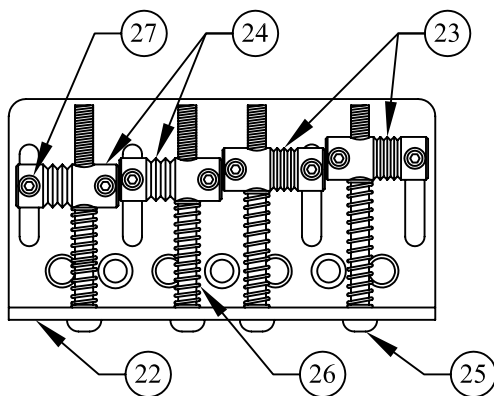

CONTROL ASSEMBLY

BRIDGE ASSEMBLY

AMERICAN JAZZ BASS®, 0193460/3462, RW/MN

REF.#	P/N	DESCRIPTION
1	0056225000	Neck, American Jazz Bass, RW
	0056226000	Neck, American Jazz Bass, MN
2	0021472000	Tuning Key, Key Bass XBS-1C Std Schl
3	0021427000	String Guide
	0021407000	Mounting Screw
4	0048649000	Bone Nut
5	0048693000	Truss Rod Adjusting Wrench
6	See Chart	Body American Deluxe, Jazz Bass
7	0054078000	Neck Mounting Plate
	0021424000	Mounting Screw
8	0063267000	Strap Button
	0016188000	Mounting Screw
	0019056000	Felt Washer, Black
	0020491000	Felt Washer, White
9	See Chart	Pickguard, American Jazz Bass
	0021407000	Mounting Screw
10	0033753000	Pickup, Neck American Jazz Bass
	0021408000	Mounting Screw
	0017333000	Weatherstrip
11	0033746000	Pickup, Bridge American Jazz Bass
	0021408000	Mounting Screw
	0017333000	Weatherstrip
12	0061260000	Switch Pot Assy S-1 250K, Volume
	0016352000	Mounting Hex Nut
	0016436000	Lock Washer
13	0019064000	Control 250K, Tone
	0016352000	Mounting Hex Nut
	0016436000	Lock Washer
14	0019064000	Control 250K, Tone
	0015552000	Capacitor .05uF
	0016352000	Mounting Hex Nut
	0016436000	Lock Washer
15	0021956000	Output Jack
	0016352000	Mounting Hex Nut
	0016436000	Lock Washer
	0031153000	Flat Washer
16	0059275000	Knob, Volume, Black
	0059274000	Switch Cap, Black
17	0019455000	Knob, Black Large
18	0019513000	Knob, Black Small
19	0010652000	Control Plate, Jazz Bass. Chrome
20	0012869000	Lug
	0015116000	Mounting Screw
21	0058396000	Bridge Assembly
	0021422000	Mounting Screw
22	0058210000	Bridge Plate
23	0058370000	Bridge Section, (1-2)
24	0058372000	Bridge Section, (3-4)
25	0017571000	Intonation Screw, (4)
26	0018872000	Intonation Spring, (4)
27	0021093000	Height Adjustment Screw, (8)
28	0048604000	String Retainer, Ferrule

BODY & PICKGUARD COMBINATION CHART

BODY (REF.# 6)		PICKGUARD (REF.# 9)	
P/N	Color	P/N	Color
0055219500	3-Color Sunburst	0056202000	Parch/Black/Parch
0056191506	Black	0063307000	Black/White/Black
0053297522	Sunset Orange Transparent	0056202000	Parch/Black/Parch
0056191525	Chrome Red	0063307000	Black/White/Black
0055219550	Butterscotch Blonde	0053198000	Black/Black/Black
0056191591	Chrome Silver	0063307000	Black/White/Black