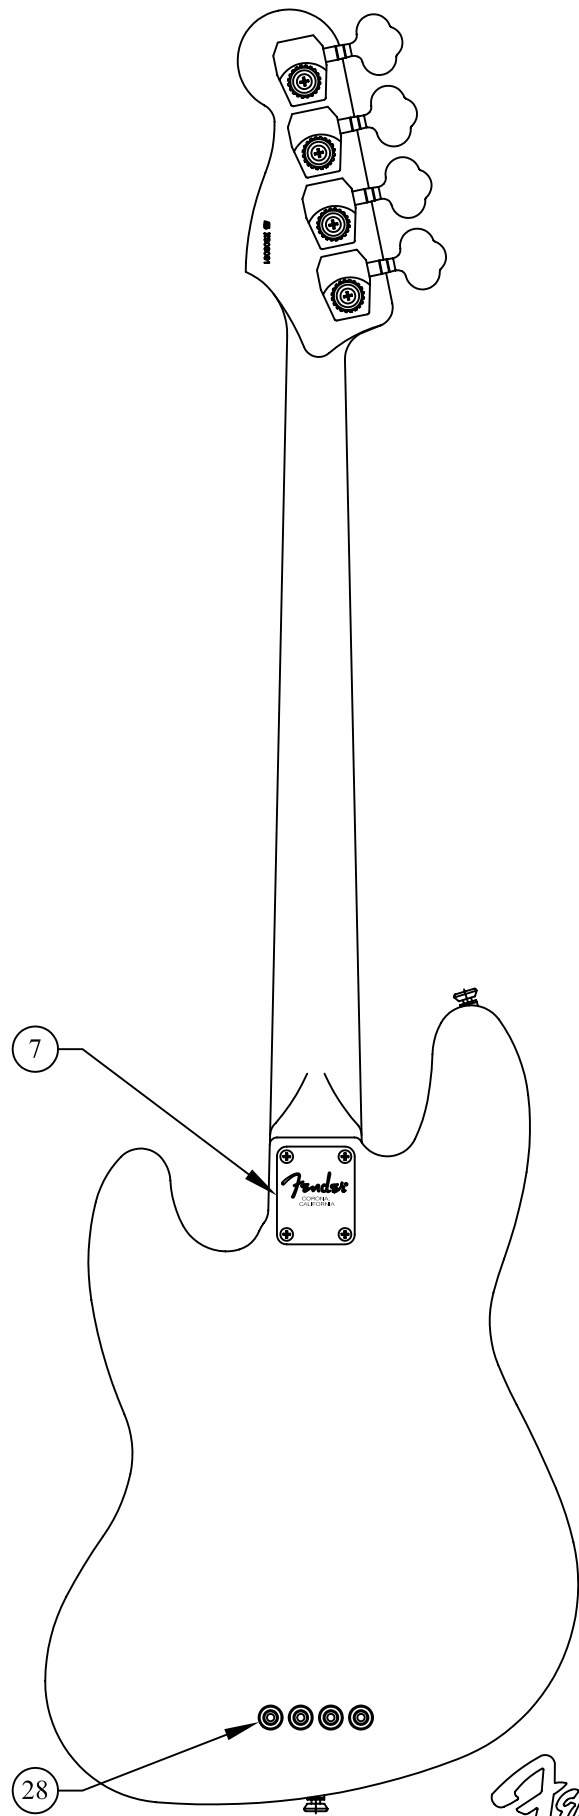

AMERICAN JAZZ BASS®, 0193460/3462, RW/MN

CONTROL ASSEMBLY

BRIDGE ASSEMBLY

# AMERICAN JAZZ BASS<sup>®</sup>, 0193460/3462, RW/MN

REF.#	P/N	DESCRIPTION
1	0056225000	Neck, American Jazz Bass, RW
	0056226000	Neck, American Jazz Bass, MN
2	0021472000	Tuning Key, Key Bass XBS-1C Std Schl
3	0021427000	String Guide
	0021407000	Mounting Screw
4	0048649000	Bone Nut
5	0048693000	Truss Rod Adjusting Wrench
6	See Chart	Body American Deluxe, Jazz Bass
7	0054078000	Neck Mounting Plate
	0021424000	Mounting Screw
8	0063267000	Strap Button
	0016188000	Mounting Screw
	0019056000	Felt Washer, Black
	0020491000	Felt Washer, White
9	See Chart	Pickguard, American Jazz Bass
	0021407000	Mounting Screw
10	0033753000	Pickup, Neck American Jazz Bass
	0021408000	Mounting Screw
	0017333000	Weatherstrip
11	0033746000	Pickup, Bridge American Jazz Bass
	0021408000	Mounting Screw
	0017333000	Weatherstrip
12	0061260000	Switch Pot Assy S-1 250K, Volume
	0016352000	Mounting Hex Nut
	0016436000	Lock Washer
13	0019064000	Control 250K, Tone
	0016352000	Mounting Hex Nut
	0016436000	Lock Washer
14	0019064000	Control 250K, Tone
	0015552000	Capacitor .05uF
	0016352000	Mounting Hex Nut
	0016436000	Lock Washer
15	0021956000	Output Jack
	0016352000	Mounting Hex Nut
	0016436000	Lock Washer
	0031153000	Flat Washer
16	0059275000	Knob, Volume, Black
	0059274000	Switch Cap, Black
17	0019455000	Knob, Black Large
18	0019513000	Knob, Black Small
19	0010652000	Control Plate, Jazz Bass. Chrome
20	0012869000	Lug
	0015116000	Mounting Screw
21	0058396000	Bridge Assembly
	0021422000	Mounting Screw
22	0058210000	Bridge Plate
23	0058370000	Bridge Section, (1-2)
24	0058372000	Bridge Section, (3-4)
25	0017571000	Intonation Screw, (4)
26	0018872000	Intonation Spring, (4)
27	0021093000	Height Adjustment Screw, (8)
28	0048604000	String Retainer, Ferrule