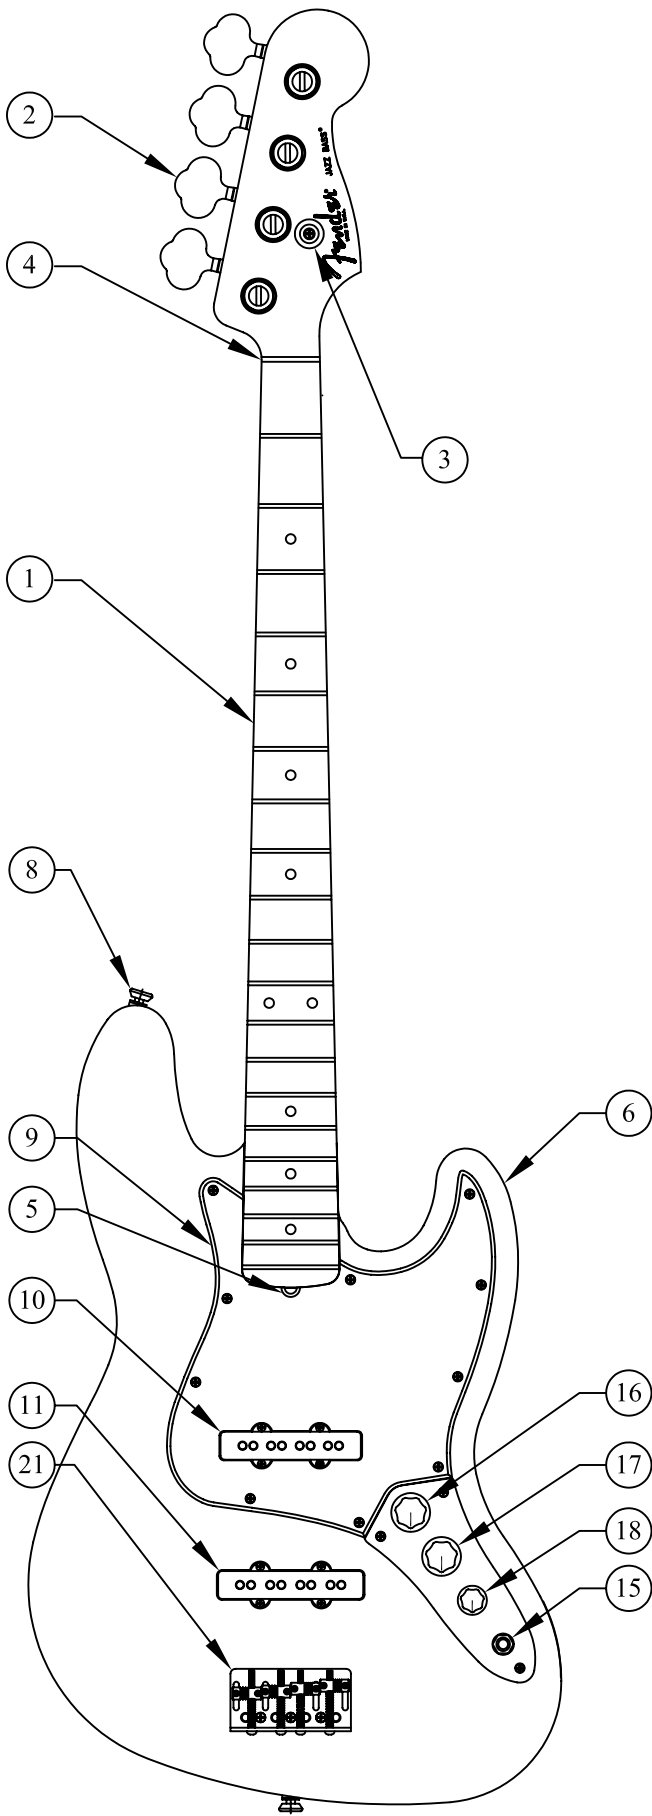

AMERICAN JAZZ BASS®, 0193460/3462, RW/MN

CONTROL ASSEMBLY

BRIDGE ASSEMBLY

# AMERICAN JAZZ BASS<sup>®</sup>, 0193460/3462, RW/MN

REF.#	P/N	DESCRIPTION
1	0056225000	Neck, American Jazz Bass, RW
	0056226000	Neck, American Jazz Bass, MN
2	0021472000	Tuning Key, Key Bass XBS-1C Std Schl
3	0021427000	String Guide
	0021407000	Mounting Screw
4	0048649000	Bone Nut
5	0048693000	Truss Rod Adjusting Wrench
6	See Chart	Body American Deluxe, Jazz Bass
7	0054078000	Neck Mounting Plate
	0021424000	Mounting Screw
8	0063267000	Strap Button
	0016188000	Mounting Screw
	0019056000	Felt Washer, Black
	0020491000	Felt Washer, White
9	See Chart	Pickguard, American Jazz Bass
	0021407000	Mounting Screw
10	0033753000	Pickup, Neck American Jazz Bass
	0021408000	Mounting Screw
	0017333000	Weatherstrip
11	0033746000	Pickup, Bridge American Jazz Bass
	0021408000	Mounting Screw
	0017333000	Weatherstrip
12	0061260000	Switch Pot Assy S-1 250K, Volume
	0016352000	Mounting Hex Nut
	0016436000	Lock Washer
13	0019064000	Control 250K, Tone
	0016352000	Mounting Hex Nut
	0016436000	Lock Washer
14	0019064000	Control 250K, Tone
	0015552000	Capacitor .05uF
	0016352000	Mounting Hex Nut
	0016436000	Lock Washer
15	0021956000	Output Jack
	0016352000	Mounting Hex Nut
	0016436000	Lock Washer
	0031153000	Flat Washer
16	0059275000	Knob, Volume, Black
	0059274000	Switch Cap, Black
17	0019455000	Knob, Black Large
18	0019513000	Knob, Black Small
19	0010652000	Control Plate, Jazz Bass. Chrome
20	0012869000	Lug
	0015116000	Mounting Screw
21	0058396000	Bridge Assembly
	0021422000	Mounting Screw
22	0058210000	Bridge Plate
23	0058370000	Bridge Section, (1-2)
24	0058372000	Bridge Section, (3-4)
25	0017571000	Intonation Screw, (4)
26	0018872000	Intonation Spring, (4)
27	0021093000	Height Adjustment Screw, (8)
28	0048604000	String Retainer, Ferrule