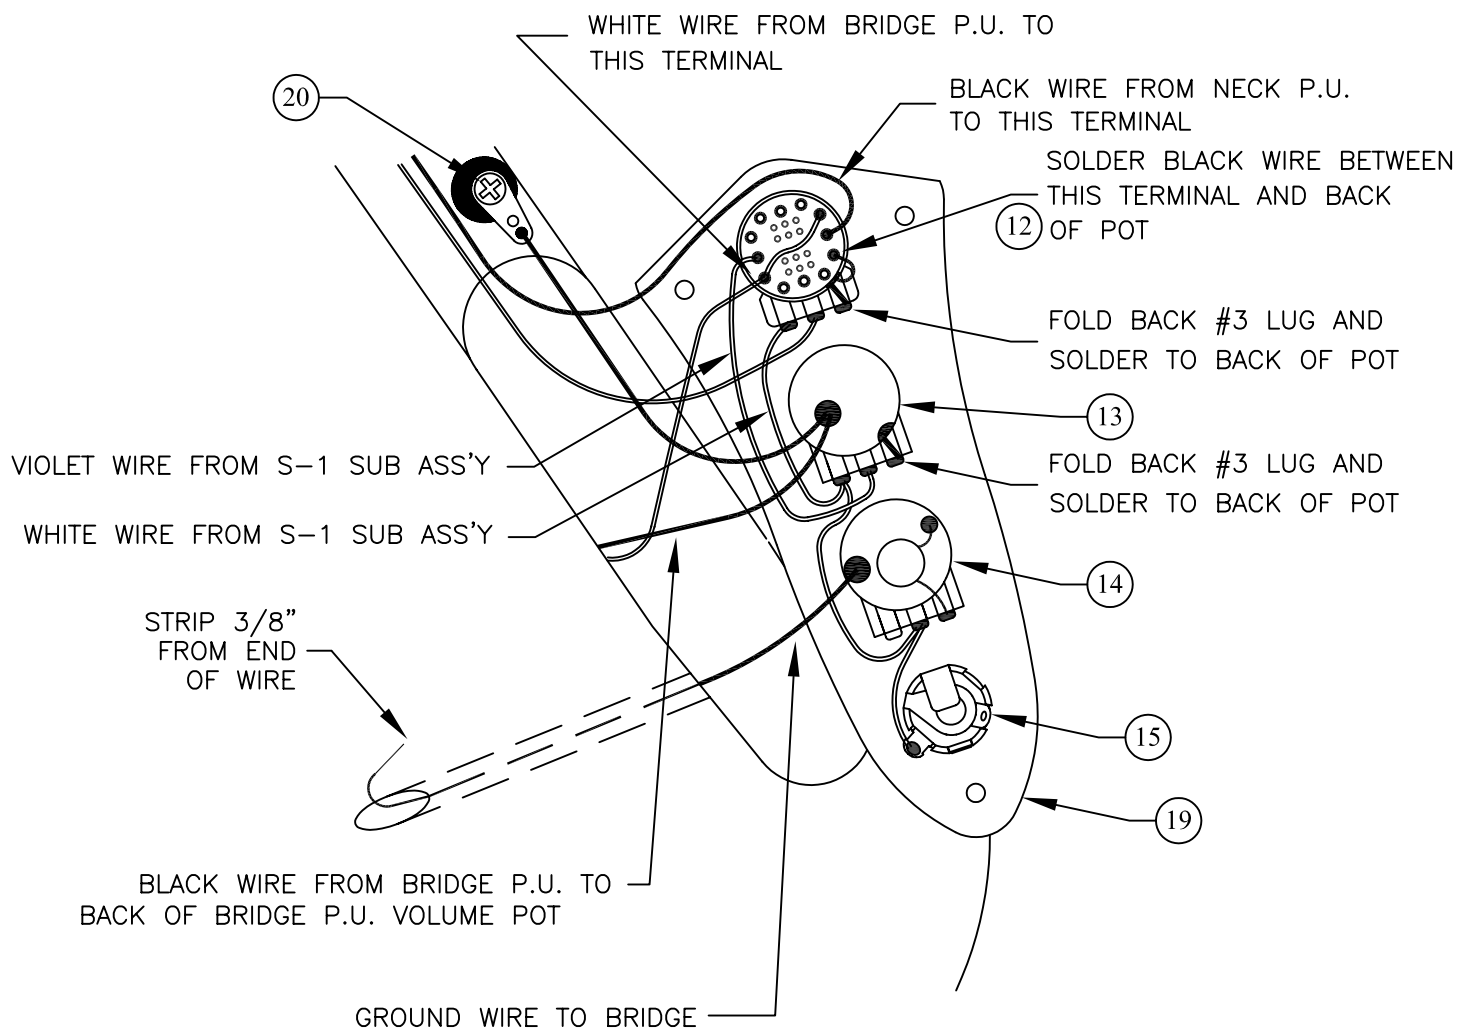

CONTROL ASSEMBLY

BRIDGE ASSEMBLY

AMERICAN JAZZ BASS®, 0193460/3462, RW/MN

REF.#	P/N	DESCRIPTION
1	0056225000	Neck, American Jazz Bass, RW
	0056226000	Neck, American Jazz Bass, MN
2	0021472000	Tuning Key, Key Bass XBS-1C Std Schl
3	0021427000	String Guide
	0021407000	Mounting Screw
4	0048649000	Bone Nut
5	0048693000	Truss Rod Adjusting Wrench
6	See Chart	Body American Deluxe, Jazz Bass
7	0054078000	Neck Mounting Plate
	0021424000	Mounting Screw
8	0063267000	Strap Button
	0016188000	Mounting Screw
	0019056000	Felt Washer, Black
	0020491000	Felt Washer, White
9	See Chart	Pickguard, American Jazz Bass
	0021407000	Mounting Screw
10	0033753000	Pickup, Neck American Jazz Bass
	0021408000	Mounting Screw
	0017333000	Weatherstrip
11	0033746000	Pickup, Bridge American Jazz Bass
	0021408000	Mounting Screw
	0017333000	Weatherstrip
12	0061260000	Switch Pot Assy S-1 250K, Volume
	0016352000	Mounting Hex Nut
	0016436000	Lock Washer
13	0019064000	Control 250K, Tone
	0016352000	Mounting Hex Nut
	0016436000	Lock Washer
14	0019064000	Control 250K, Tone
	0015552000	Capacitor .05uF
	0016352000	Mounting Hex Nut
	0016436000	Lock Washer
15	0021956000	Output Jack
	0016352000	Mounting Hex Nut
	0016436000	Lock Washer
	0031153000	Flat Washer
16	0059275000	Knob, Volume, Black
	0059274000	Switch Cap, Black
17	0019455000	Knob, Black Large
18	0019513000	Knob, Black Small
19	0010652000	Control Plate, Jazz Bass. Chrome
20	0012869000	Lug
	0015116000	Mounting Screw
21	0058396000	Bridge Assembly
	0021422000	Mounting Screw
22	0058210000	Bridge Plate
23	0058370000	Bridge Section, (1-2)
24	0058372000	Bridge Section, (3-4)
25	0017571000	Intonation Screw, (4)
26	0018872000	Intonation Spring, (4)
27	0021093000	Height Adjustment Screw, (8)
28	0048604000	String Retainer, Ferrule

BODY & PICKGUARD COMBINATION CHART

BODY (REF.# 6)		PICKGUARD (REF.# 9)	
P/N	Color	P/N	Color
0055219500	3-Color Sunburst	0056202000	Parch/Black/Parch
0056191506	Black	0063307000	Black/White/Black
0053297522	Sunset Orange Transparent	0056202000	Parch/Black/Parch
0056191525	Chrome Red	0063307000	Black/White/Black
0055219550	Butterscotch Blonde	0053198000	Black/Black/Black
0056191591	Chrome Silver	0063307000	Black/White/Black