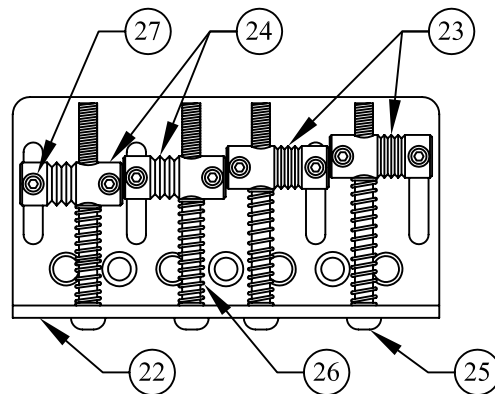

AMERICAN JAZZ BASS® FRETLESS, 0193468, RW

Fender[®]

CONTROL ASSEMBLY

BRIDGE ASSEMBLY

AMERICAN JAZZ BASS® FRETLESS, 0193468, RW

REF.#	P/N	DESCRIPTION
1	0056227000	Neck, American Jazz Bass, FL, RW
2	0021472000	Tuning Key, Key Bass XBS-1C Std Schl
3	0021427000	String Guide
	0021407000	Mounting Screw
4	0048649000	Bone Nut
5	0048693000	Truss Rod Adjusting Wrench
6	See Chart	Body American Deluxe, Jazz Bass
7	0054078000	Neck Mounting Plate
	0021424000	Mounting Screw
8	0063267000	Strap Button
	0016188000	Mounting Screw
	0019056000	Felt Washer, Black
	0020491000	Felt Washer, White
9	See Chart	Pickguard, American Jazz Bass
	0021407000	Mounting Screw
10	0033753000	Pickup, Neck American Jazz Bass
	0021408000	Mounting Screw
	0017333000	Weatherstrip
11	0033746000	Pickup, Bridge American Jazz Bass
	0021408000	Mounting Screw
	0017333000	Weatherstrip
12	0063887000	Switch Pot Assy S-1 250K, Volume
	0016352000	Mounting Hex Nut
	0016436000	Lock Washer
13	0019064000	Control 250K, Tone
	0016352000	Mounting Hex Nut
	0016436000	Lock Washer
14	0019064000	Control 250K, Tone
	0015552000	Capacitor .05uF
	0016352000	Mounting Hex Nut
	0016436000	Lock Washer
15	0021956000	Output Jack
	0016352000	Mounting Hex Nut
	0016436000	Lock Washer
	0031153000	Flat Washer
16	0059275000	Knob, Volume, Black
	0059274000	Switch Cap, Black
17	0019455000	Knob, Black Large
18	0019513000	Knob, Black Small
19	0010652000	Control Plate, Jazz Bass. Chrome
20	0012869000	Lug
	0015116000	Mounting Screw
21	0058396000	Bridge Assembly
	0021422000	Mounting Screw
22	0058210000	Bridge Plate
23	0058370000	Bridge Section, (1-2)
24	0058372000	Bridge Section, (3-4)
25	0017571000	Intonation Screw, (4)
26	0018872000	Intonation Spring, (4)
27	0021093000	Height Adjustment Screw, (8)
28	0048604000	String Retainer, Ferrule