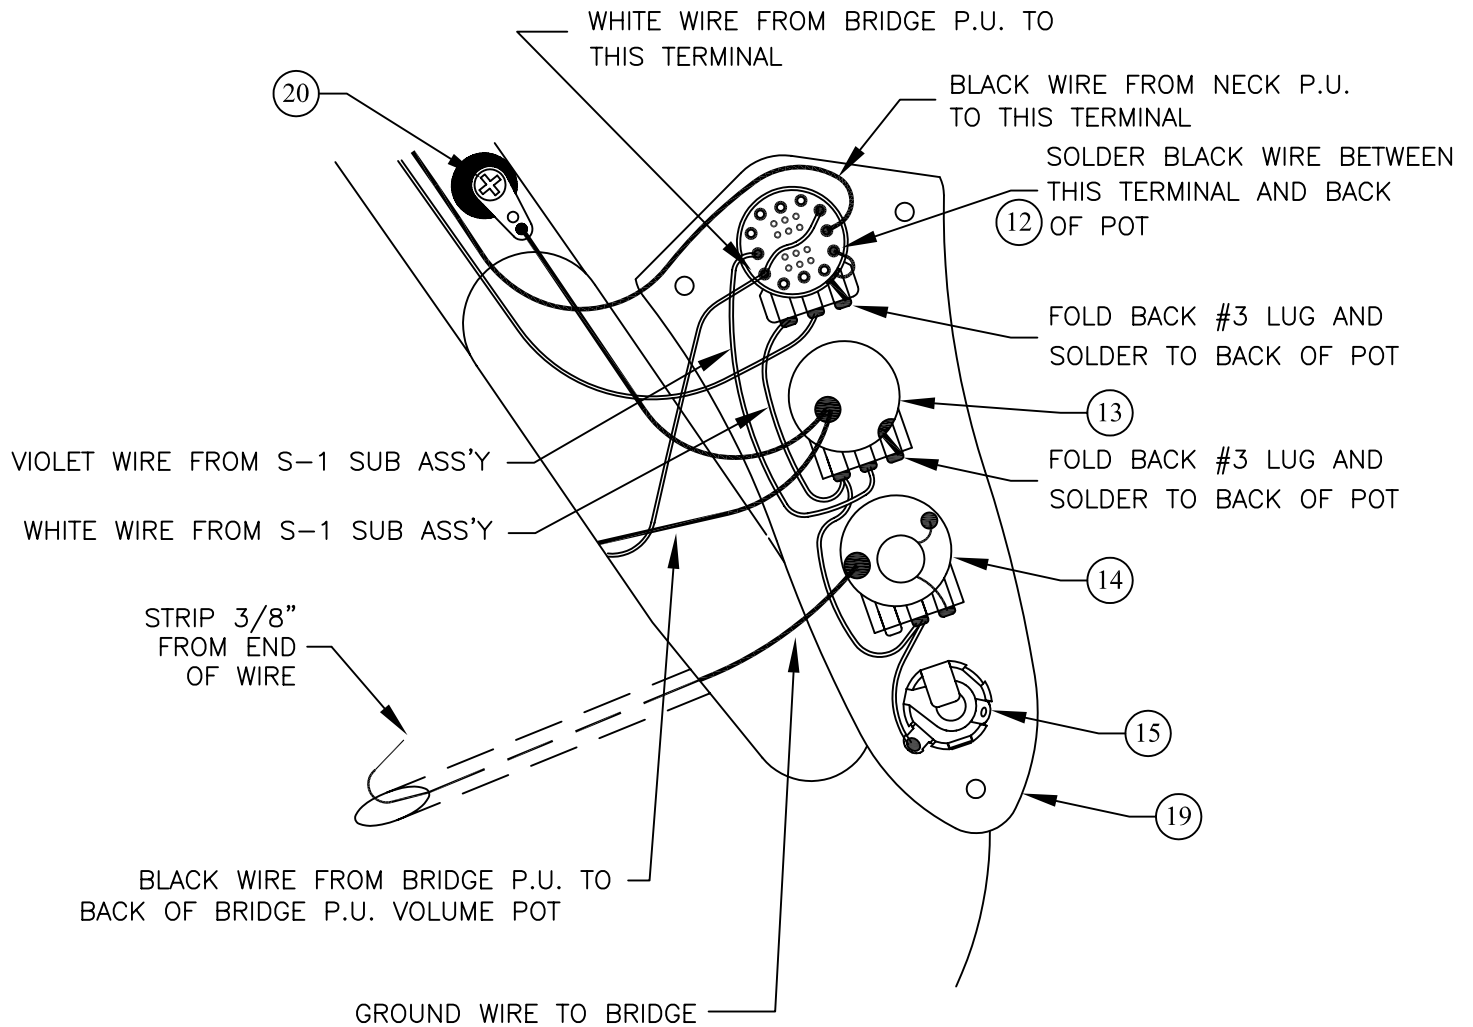

AMERICAN JAZZ BASS® FRETLESS, 0193468, RW

Fender[®]

CONTROL ASSEMBLY

BRIDGE ASSEMBLY

AMERICAN JAZZ BASS® FRETLESS, 0193468, RW

REF.#	P/N	DESCRIPTION
1	0056227000	Neck, American Jazz Bass, FL, RW
2	0021472000	Tuning Key, Key Bass XBS-1C Std Schl
3	0021427000	String Guide
	0021407000	Mounting Screw
4	0048649000	Bone Nut
5	0048693000	Truss Rod Adjusting Wrench
6	See Chart	Body American Deluxe, Jazz Bass
7	0054078000	Neck Mounting Plate
	0021424000	Mounting Screw
8	0063267000	Strap Button
	0016188000	Mounting Screw
	0019056000	Felt Washer, Black
	0020491000	Felt Washer, White
9	See Chart	Pickguard, American Jazz Bass
	0021407000	Mounting Screw
10	0033753000	Pickup, Neck American Jazz Bass
	0021408000	Mounting Screw
	0017333000	Weatherstrip
11	0033746000	Pickup, Bridge American Jazz Bass
	0021408000	Mounting Screw
	0017333000	Weatherstrip
12	0063887000	Switch Pot Assy S-1 250K, Volume
	0016352000	Mounting Hex Nut
	0016436000	Lock Washer
13	0019064000	Control 250K, Tone
	0016352000	Mounting Hex Nut
	0016436000	Lock Washer
14	0019064000	Control 250K, Tone
	0015552000	Capacitor .05uF
	0016352000	Mounting Hex Nut
	0016436000	Lock Washer
15	0021956000	Output Jack
	0016352000	Mounting Hex Nut
	0016436000	Lock Washer
	0031153000	Flat Washer
16	0059275000	Knob, Volume, Black
	0059274000	Switch Cap, Black
17	0019455000	Knob, Black Large
18	0019513000	Knob, Black Small
19	0010652000	Control Plate, Jazz Bass. Chrome
20	0012869000	Lug
	0015116000	Mounting Screw
21	0058396000	Bridge Assembly
	0021422000	Mounting Screw
22	0058210000	Bridge Plate
23	0058370000	Bridge Section, (1-2)
24	0058372000	Bridge Section, (3-4)
25	0017571000	Intonation Screw, (4)
26	0018872000	Intonation Spring, (4)
27	0021093000	Height Adjustment Screw, (8)
28	0048604000	String Retainer, Ferrule