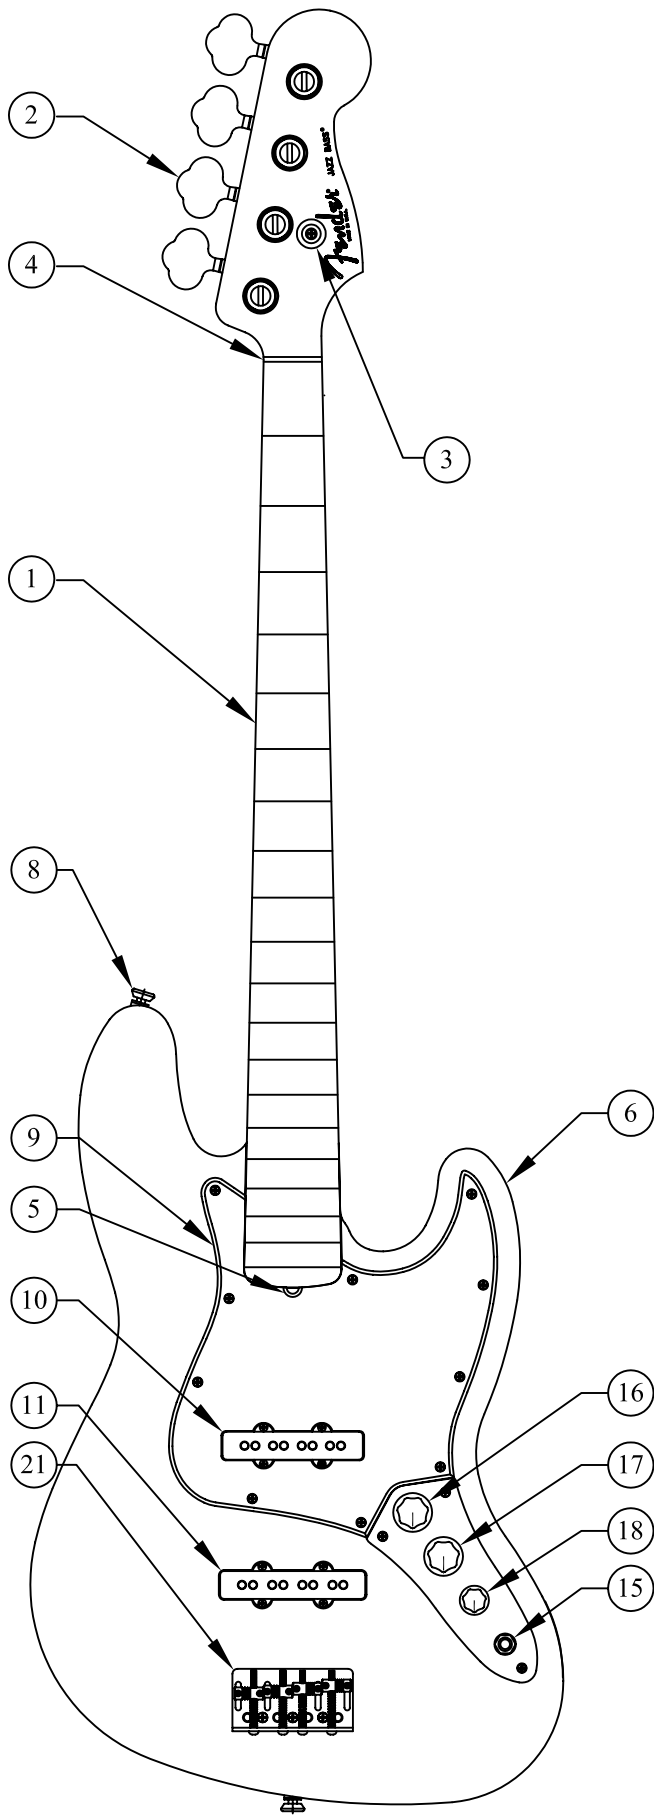

AMERICAN JAZZ BASS® FRETLESS, 0193468, RW

Fender[®]

CONTROL ASSEMBLY

BRIDGE ASSEMBLY

AMERICAN JAZZ BASS® FRETLESS, 0193468, RW

REF.#	P/N	DESCRIPTION
1	0056227000	Neck, American Jazz Bass, FL, RW
2	0021472000	Tuning Key, Key Bass XBS-1C Std Schl
3	0021427000	String Guide
	0021407000	Mounting Screw
4	0048649000	Bone Nut
5	0048693000	Truss Rod Adjusting Wrench
6	See Chart	Body American Deluxe, Jazz Bass
7	0054078000	Neck Mounting Plate
	0021424000	Mounting Screw
8	0063267000	Strap Button
	0016188000	Mounting Screw
	0019056000	Felt Washer, Black
	0020491000	Felt Washer, White
9	See Chart	Pickguard, American Jazz Bass
	0021407000	Mounting Screw
10	0033753000	Pickup, Neck American Jazz Bass
	0021408000	Mounting Screw
	0017333000	Weatherstrip
11	0033746000	Pickup, Bridge American Jazz Bass
	0021408000	Mounting Screw
	0017333000	Weatherstrip
12	0063887000	Switch Pot Assy S-1 250K, Volume
	0016352000	Mounting Hex Nut
	0016436000	Lock Washer
13	0019064000	Control 250K, Tone
	0016352000	Mounting Hex Nut
	0016436000	Lock Washer
14	0019064000	Control 250K, Tone
	0015552000	Capacitor .05uF
	0016352000	Mounting Hex Nut
	0016436000	Lock Washer
15	0021956000	Output Jack
	0016352000	Mounting Hex Nut
	0016436000	Lock Washer
	0031153000	Flat Washer
16	0059275000	Knob, Volume, Black
	0059274000	Switch Cap, Black
17	0019455000	Knob, Black Large
18	0019513000	Knob, Black Small
19	0010652000	Control Plate, Jazz Bass. Chrome
20	0012869000	Lug
	0015116000	Mounting Screw
21	0058396000	Bridge Assembly
	0021422000	Mounting Screw
22	0058210000	Bridge Plate
23	0058370000	Bridge Section, (1-2)
24	0058372000	Bridge Section, (3-4)
25	0017571000	Intonation Screw, (4)
26	0018872000	Intonation Spring, (4)
27	0021093000	Height Adjustment Screw, (8)
28	0048604000	String Retainer, Ferrule