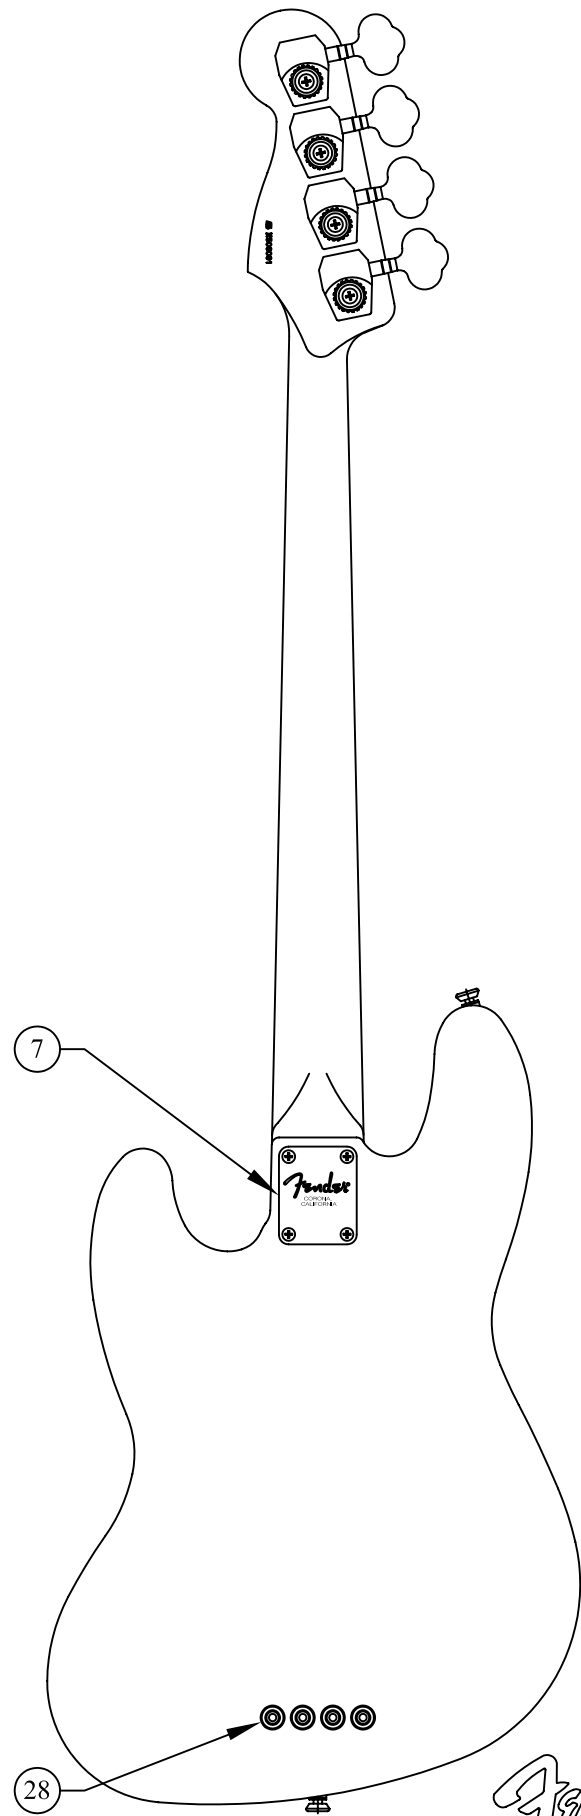

AMERICAN JAZZ BASS® FRETLESS, 0193468, RW

Fender[®]

CONTROL ASSEMBLY

BRIDGE ASSEMBLY

AMERICAN JAZZ BASS® FRETLESS, 0193468, RW

REF.#	P/N	DESCRIPTION
1	0056227000	Neck, American Jazz Bass, FL, RW
2	0021472000	Tuning Key, Key Bass XBS-1C Std Schl
3	0021427000	String Guide
	0021407000	Mounting Screw
4	0048649000	Bone Nut
5	0048693000	Truss Rod Adjusting Wrench
6	See Chart	Body American Deluxe, Jazz Bass
7	0054078000	Neck Mounting Plate
	0021424000	Mounting Screw
8	0063267000	Strap Button
	0016188000	Mounting Screw
	0019056000	Felt Washer, Black
	0020491000	Felt Washer, White
9	See Chart	Pickguard, American Jazz Bass
	0021407000	Mounting Screw
10	0033753000	Pickup, Neck American Jazz Bass
	0021408000	Mounting Screw
	0017333000	Weatherstrip
11	0033746000	Pickup, Bridge American Jazz Bass
	0021408000	Mounting Screw
	0017333000	Weatherstrip
12	0063887000	Switch Pot Assy S-1 250K, Volume
	0016352000	Mounting Hex Nut
	0016436000	Lock Washer
13	0019064000	Control 250K, Tone
	0016352000	Mounting Hex Nut
	0016436000	Lock Washer
14	0019064000	Control 250K, Tone
	0015552000	Capacitor .05uF
	0016352000	Mounting Hex Nut
	0016436000	Lock Washer
15	0021956000	Output Jack
	0016352000	Mounting Hex Nut
	0016436000	Lock Washer
	0031153000	Flat Washer
16	0059275000	Knob, Volume, Black
	0059274000	Switch Cap, Black
17	0019455000	Knob, Black Large
18	0019513000	Knob, Black Small
19	0010652000	Control Plate, Jazz Bass. Chrome
20	0012869000	Lug
	0015116000	Mounting Screw
21	0058396000	Bridge Assembly
	0021422000	Mounting Screw
22	0058210000	Bridge Plate
23	0058370000	Bridge Section, (1-2)
24	0058372000	Bridge Section, (3-4)
25	0017571000	Intonation Screw, (4)
26	0018872000	Intonation Spring, (4)
27	0021093000	Height Adjustment Screw, (8)
28	0048604000	String Retainer, Ferrule