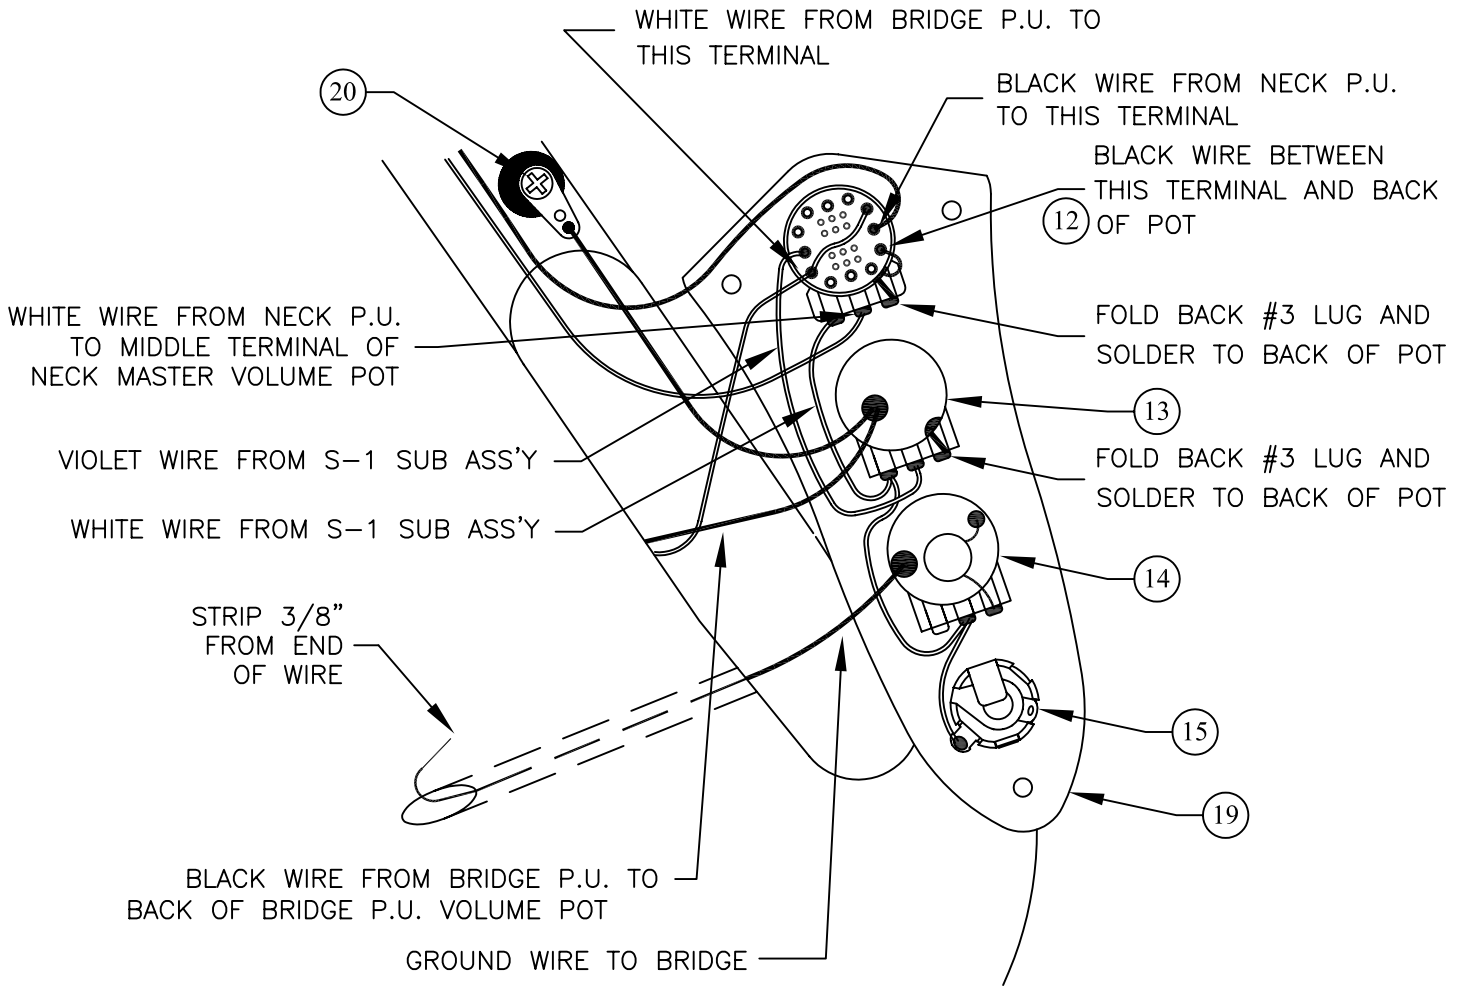

AMERICAN JAZZ BASS® V, 0193560, RW

CONTROL ASSEMBLY

BRIDGE ASSEMBLY

AMERICAN JAZZ BASS® V, 0193560, RW

REF.#	P/N	DESCRIPTION
1	0056228000	Neck, American Jazz Bass® V, RW
2	0056087000	Tuning Key, Schaller Lightweight
3	0049684000	String Guide
	0021407000	Mounting Screw
4	0038487000	Bone Nut
5	0048693000	Truss Rod Adjusting Wrench
6	See Chart	Body American Jazz Bass® V
7	0054078000	Neck Mounting Plate
	0021424000	Mounting Screw
8	0063267000	Strap Button
	0016188000	Mounting Screw
	0019056000	Felt Washer, Black
	0020491000	Felt Washer, White
9	See Chart	Pickguard, American Jazz Bass®
	0021407000	Mounting Screw
10	0048735000	Pickup, Neck American Jazz Bass® V
	0021408000	Mounting Screw
	0017333000	Weatherstrip
11	0048736000	Pickup, Bridge American Jazz Bass®
	0021408000	Mounting Screw
	0017333000	Weatherstrip
12	0061260000	Switch Pot Assy S-1 250K, Volume
	0016352000	Mounting Hex Nut
	0016436000	Lock Washer
13	0019064000	Control 250K, Tone
	0016352000	Mounting Hex Nut
	0016436000	Lock Washer
14	0019064000	Control 250K, Tone
	0015552000	Capacitor .05uF
	0016352000	Mounting Hex Nut
	0016436000	Lock Washer
15	0021956000	Output Jack
	0016352000	Mounting Hex Nut
	0016436000	Lock Washer
	0031153000	Flat Washer
16	0059275000	Knob, Volume, Black
	0059274000	Switch Cap, Black
17	0019455000	Knob, Black Large
18	0019513000	Knob, Black Small
19	0010652000	Control Plate, Jass Bass. Chrome
20	0012869000	Lug
	0015116000	Mounting Screw
21	0058397000	Bridge Assembly
	0021422000	Mounting Screw
22	0058395000	Bridge Plate
23	0058374000	Bridge Section, (1-2)
24	0058376000	Bridge Section, (3-5)
25	0017571000	Intonation Screw, (5)
26	0018872000	Intonation Spring, (5)
27	0021093000	Height Adjustment Screw, (4)
28	0059019000	Height Adjustment Screw, (6)
29	0048604000	String Retainer, Ferrule