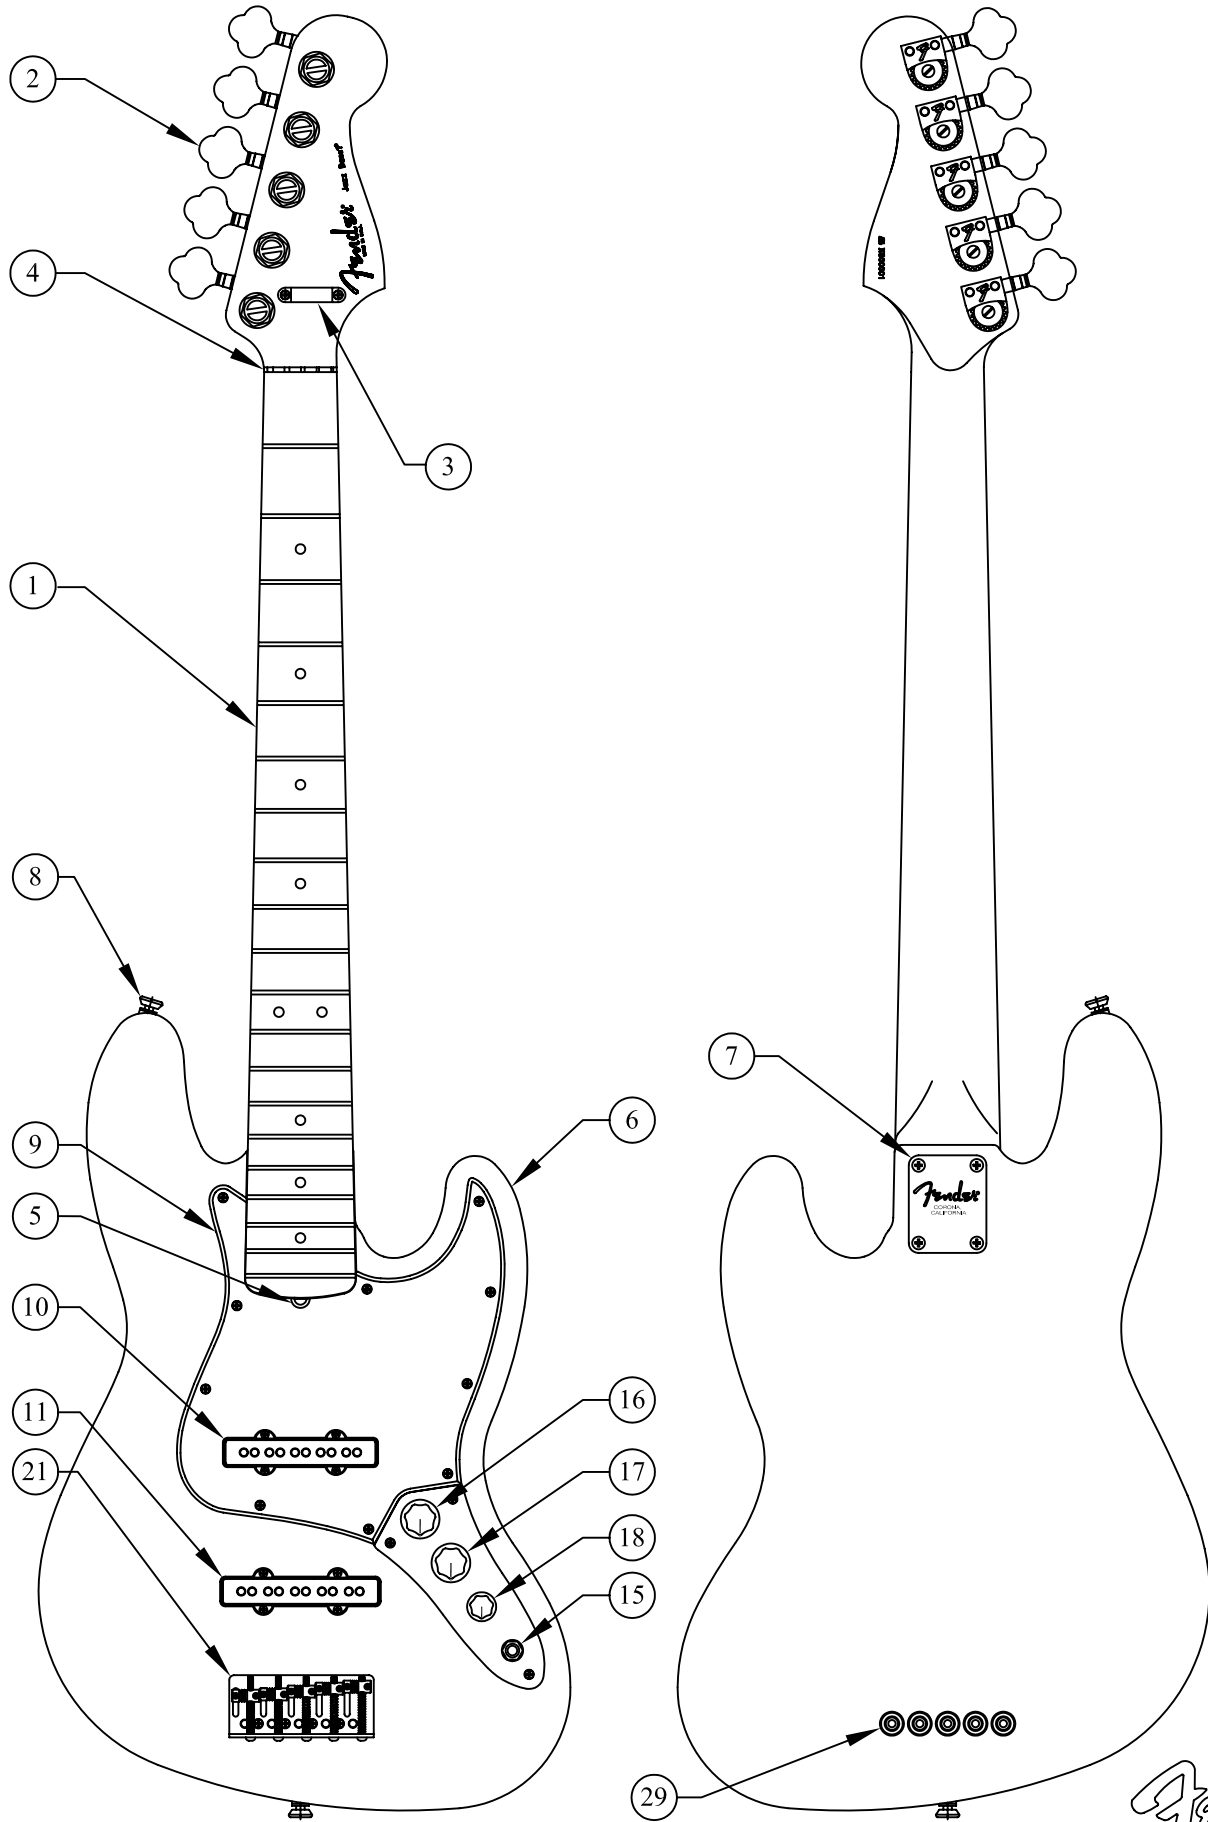

AMERICAN JAZZ BASS® V, 0193560, RW

CONTROL ASSEMBLY

BRIDGE ASSEMBLY

AMERICAN JAZZ BASS® V, 0193560, RW

REF.#	P/N	DESCRIPTION
1	0056228000	Neck, American Jazz Bass® V, RW
2	0056087000	Tuning Key, Schaller Lightweight
3	0049684000	String Guide
	0021407000	Mounting Screw
4	0038487000	Bone Nut
5	0048693000	Truss Rod Adjusting Wrench
6	See Chart	Body American Jazz Bass® V
7	0054078000	Neck Mounting Plate
	0021424000	Mounting Screw
8	0063267000	Strap Button
	0016188000	Mounting Screw
	0019056000	Felt Washer, Black
	0020491000	Felt Washer, White
9	See Chart	Pickguard, American Jazz Bass®
	0021407000	Mounting Screw
10	0048735000	Pickup, Neck American Jazz Bass® V
	0021408000	Mounting Screw
	0017333000	Weatherstrip
11	0048736000	Pickup, Bridge American Jazz Bass®
	0021408000	Mounting Screw
	0017333000	Weatherstrip
12	0061260000	Switch Pot Assy S-1 250K, Volume
	0016352000	Mounting Hex Nut
	0016436000	Lock Washer
13	0019064000	Control 250K, Tone
	0016352000	Mounting Hex Nut
	0016436000	Lock Washer
14	0019064000	Control 250K, Tone
	0015552000	Capacitor .05uF
	0016352000	Mounting Hex Nut
	0016436000	Lock Washer
15	0021956000	Output Jack
	0016352000	Mounting Hex Nut
	0016436000	Lock Washer
	0031153000	Flat Washer
16	0059275000	Knob, Volume, Black
	0059274000	Switch Cap, Black
17	0019455000	Knob, Black Large
18	0019513000	Knob, Black Small
19	0010652000	Control Plate, Jass Bass. Chrome
20	0012869000	Lug
	0015116000	Mounting Screw
21	0058397000	Bridge Assembly
	0021422000	Mounting Screw
22	0058395000	Bridge Plate
23	0058374000	Bridge Section, (1-2)
24	0058376000	Bridge Section, (3-5)
25	0017571000	Intonation Screw, (5)
26	0018872000	Intonation Spring, (5)
27	0021093000	Height Adjustment Screw, (4)
28	0059019000	Height Adjustment Screw, (6)
29	0048604000	String Retainer, Ferrule