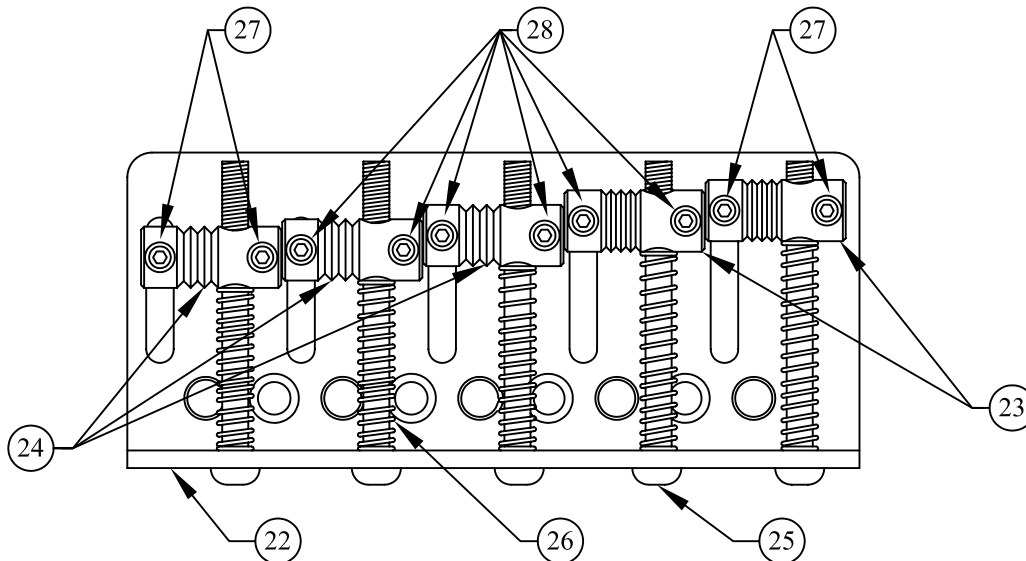

AMERICAN JAZZ BASS® V, 0193560, RW

CONTROL ASSEMBLY

BRIDGE ASSEMBLY

AMERICAN JAZZ BASS® V, 0193560, RW

REF.#	P/N	DESCRIPTION
1	0056228000	Neck, American Jazz Bass® V, RW
2	0056087000	Tuning Key, Schaller Lightweight
3	0049684000	String Guide
	0021407000	Mounting Screw
4	0038487000	Bone Nut
5	0048693000	Truss Rod Adjusting Wrench
6	See Chart	Body American Jazz Bass® V
7	0054078000	Neck Mounting Plate
	0021424000	Mounting Screw
8	0063267000	Strap Button
	0016188000	Mounting Screw
	0019056000	Felt Washer, Black
	0020491000	Felt Washer, White
9	See Chart	Pickguard, American Jazz Bass®
	0021407000	Mounting Screw
10	0048735000	Pickup, Neck American Jazz Bass® V
	0021408000	Mounting Screw
	0017333000	Weatherstrip
11	0048736000	Pickup, Bridge American Jazz Bass®
	0021408000	Mounting Screw
	0017333000	Weatherstrip
12	0061260000	Switch Pot Assy S-1 250K, Volume
	0016352000	Mounting Hex Nut
	0016436000	Lock Washer
13	0019064000	Control 250K, Tone
	0016352000	Mounting Hex Nut
	0016436000	Lock Washer
14	0019064000	Control 250K, Tone
	0015552000	Capacitor .05uF
	0016352000	Mounting Hex Nut
	0016436000	Lock Washer
15	0021956000	Output Jack
	0016352000	Mounting Hex Nut
	0016436000	Lock Washer
	0031153000	Flat Washer
16	0059275000	Knob, Volume, Black
	0059274000	Switch Cap, Black
17	0019455000	Knob, Black Large
18	0019513000	Knob, Black Small
19	0010652000	Control Plate, Jass Bass. Chrome
20	0012869000	Lug
	0015116000	Mounting Screw
21	0058397000	Bridge Assembly
	0021422000	Mounting Screw
22	0058395000	Bridge Plate
23	0058374000	Bridge Section, (1-2)
24	0058376000	Bridge Section, (3-5)
25	0017571000	Intonation Screw, (5)
26	0018872000	Intonation Spring, (5)
27	0021093000	Height Adjustment Screw, (4)
28	0059019000	Height Adjustment Screw, (6)
29	0048604000	String Retainer, Ferrule