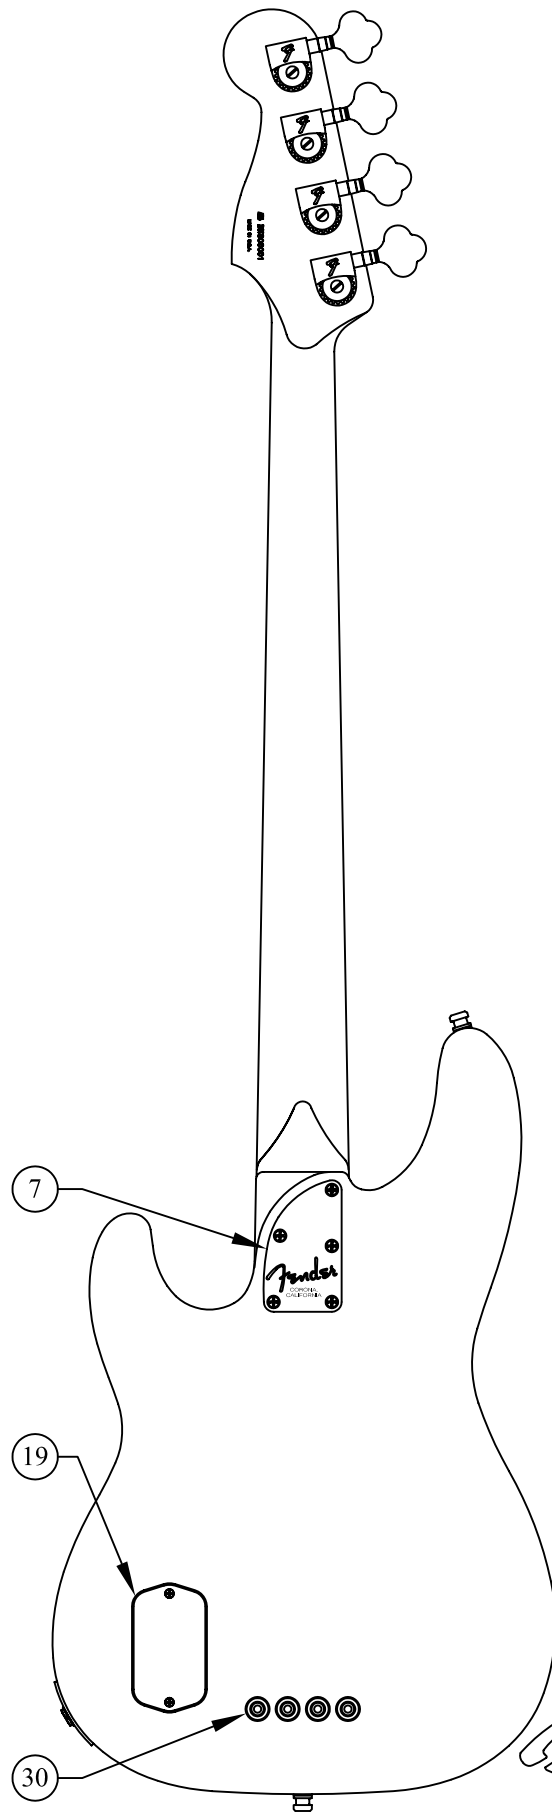

AMERICAN DELUXE PRECISION BASS[®], 0194060/4062, RW/MN

Fender[®]

CONTROL WIRING

DETAIL A

BRIDGE ASSEMBLY

AMERICAN DELUXE PRECISION BASS[®], 0194060/4062, RW/MN

REF.#	P/N	DESCRIPTION	REF.#	P/N	DESCRIPTION
1	0058765000	Neck, P-Bass Deluxe, RW	16	0049443000	Control 100KB CNTR DTNL CTS
	0058766000	Neck, P-Bass Deluxe, M/N		0016352000	Mounting Hex Nut
2	0063547000	Tuning Key (1) Set		0022384000	Lock Washer
3	0048650000	Bone Nut	17	0013359000	Knob, Knurled Chrome
4	0021427000	String Retainer		0028897001	Set Screw
	0021407000	Mounting Screw	18	0049457000	Knob, Knurled Lower Chrome
5	0048693000	Truss Rod Adjusting Wrench		0049458000	Knob, Knurled Upper Chrome
6	See Chart	Body American Deluxe, P-Bass		0028897001	Set Screw
7	0058329000	Neck Mounting Plate		0050101000	Set Screw
	0021424000	Mounting Screw	19	0049705000	Battery Cover Bass Deluxe, Black
8	0021453000	Strap Button		0030654000	Mounting Screw
	0021422000	Mounting Screw		0018556000	Weatherstrip
	0019056000	Felt Washer, Black		0030688000	Insert - P/U & R/CVR
	0020491000	Felt Washer, White		0017405000	Battery 9V
9	See Chart	Pickguard		0058775000	Battery Snap Assy.
	0021407000	Mounting Screw	20	0012869000	Solder Lug
10	0049719000	Pickup, Neck (Rhythm)		0015116000	Mounting Screw
	0021408000	Mounting Screw	21	0058251000	Jack Output Closed Stero
	0018556000	Weatherstrip		0016436000	Washer, Lock Intl
11	0049720000	Pickup, Middle (Lead)		0031153000	Washer, Flat
	0021408000	Mounting Screw		0016352000	Nut, Hex
	0018556000	Weatherstrip	22	0050100000	Jack Ferrule
12	0049488000	Pickup, Bridge	23	0021407000	Mounting Screw
	0021408000	Mounting Screw		0058396000	Bridge Assy, Bass Dlx
	0017333000	Weatherstrip		0021422000	Mounting Screw
13	0054137000	Circuit Board	24	0058210000	Adjusting Wrench
	0049440003	Control 25KA, P.C. Mtg.	25	0058370000	Bridge Plate
	0016352000	Mounting Hex Nut	26	0058372000	Bridge Section, (1-2)
	0050161000	Lock Washer	27	0017571000	Bridge Section, (3-4)
14	0049441000	Control Pan Alpha, 250K	28	0018872000	Intonation Screw, Blk (4)
	0016352000	Mounting Hex Nut	29	0021093000	Intonation Spring, Blk (4)
	0022384000	Lock Washer	30	0048604000	Height Adjustment Screw, Blk (8)
15	0053736000	Control 100KB. CN DTNT Tocos			Ferrule, String AS Bass
	0016352000	Mounting Hex Nut			
	0022384000	Lock Washer			