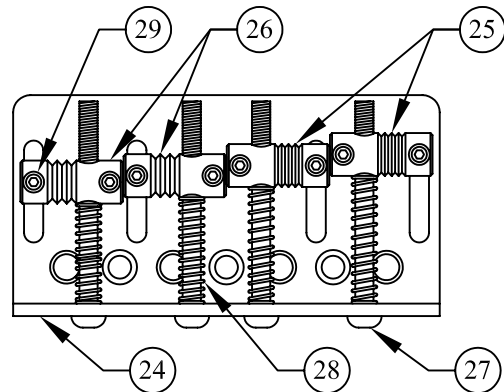

AMERICAN DELUXE PRECISION BASS[®], 0194060/4062, RW/MN

Fender[®]

CONTROL WIRING

DETAIL A

BRIDGE ASSEMBLY

AMERICAN DELUXE PRECISION BASS[®], 0194060/4062, RW/MN

REF.#	P/N	DESCRIPTION	REF.#	P/N	DESCRIPTION
1	0058765000	Neck, P-Bass Deluxe, RW	16	0049443000	Control 100KB CNTR DTNL CTS
	0058766000	Neck, P-Bass Deluxe, M/N		0016352000	Mounting Hex Nut
2	0063547000	Tuning Key (1) Set		0022384000	Lock Washer
3	0048650000	Bone Nut	17	0013359000	Knob, Knurled Chrome
4	0021427000	String Retainer		0028897001	Set Screw
	0021407000	Mounting Screw	18	0049457000	Knob, Knurled Lower Chrome
5	0048693000	Truss Rod Adjusting Wrench		0049458000	Knob, Knurled Upper Chrome
6	See Chart	Body American Deluxe, P-Bass		0028897001	Set Screw
7	0058329000	Neck Mounting Plate		0050101000	Set Screw
	0021424000	Mounting Screw	19	0049705000	Battery Cover Bass Deluxe, Black
8	0021453000	Strap Button		0030654000	Mounting Screw
	0021422000	Mounting Screw		0018556000	Weatherstrip
	0019056000	Felt Washer, Black		0030688000	Insert - P/U & R/CVR
	0020491000	Felt Washer, White		0017405000	Battery 9V
9	See Chart	Pickguard		0058775000	Battery Snap Assy.
	0021407000	Mounting Screw	20	0012869000	Solder Lug
10	0049719000	Pickup, Neck (Rhythm)		0015116000	Mounting Screw
	0021408000	Mounting Screw	21	0058251000	Jack Output Closed Stero
	0018556000	Weatherstrip		0016436000	Washer, Lock Intl
11	0049720000	Pickup, Middle (Lead)		0031153000	Washer, Flat
	0021408000	Mounting Screw		0016352000	Nut, Hex
	0018556000	Weatherstrip	22	0050100000	Jack Ferrule
12	0049488000	Pickup, Bridge	23	0021407000	Mounting Screw
	0021408000	Mounting Screw		0058396000	Bridge Assy, Bass Dlx
	0017333000	Weatherstrip		0021422000	Mounting Screw
13	0054137000	Circuit Board	24	0058210000	Adjusting Wrench
	0049440003	Control 25KA, P.C. Mtg.	25	0058370000	Bridge Plate
	0016352000	Mounting Hex Nut	26	0058372000	Bridge Section, (1-2)
	0050161000	Lock Washer	27	0017571000	Bridge Section, (3-4)
14	0049441000	Control Pan Alpha, 250K	28	0018872000	Intonation Screw, Blk (4)
	0016352000	Mounting Hex Nut	29	0021093000	Intonation Spring, Blk (4)
	0022384000	Lock Washer	30	0048604000	Height Adjustment Screw, Blk (8)
15	0053736000	Control 100KB. CN DTNT Tocos			Ferrule, String AS Bass
	0016352000	Mounting Hex Nut			
	0022384000	Lock Washer			