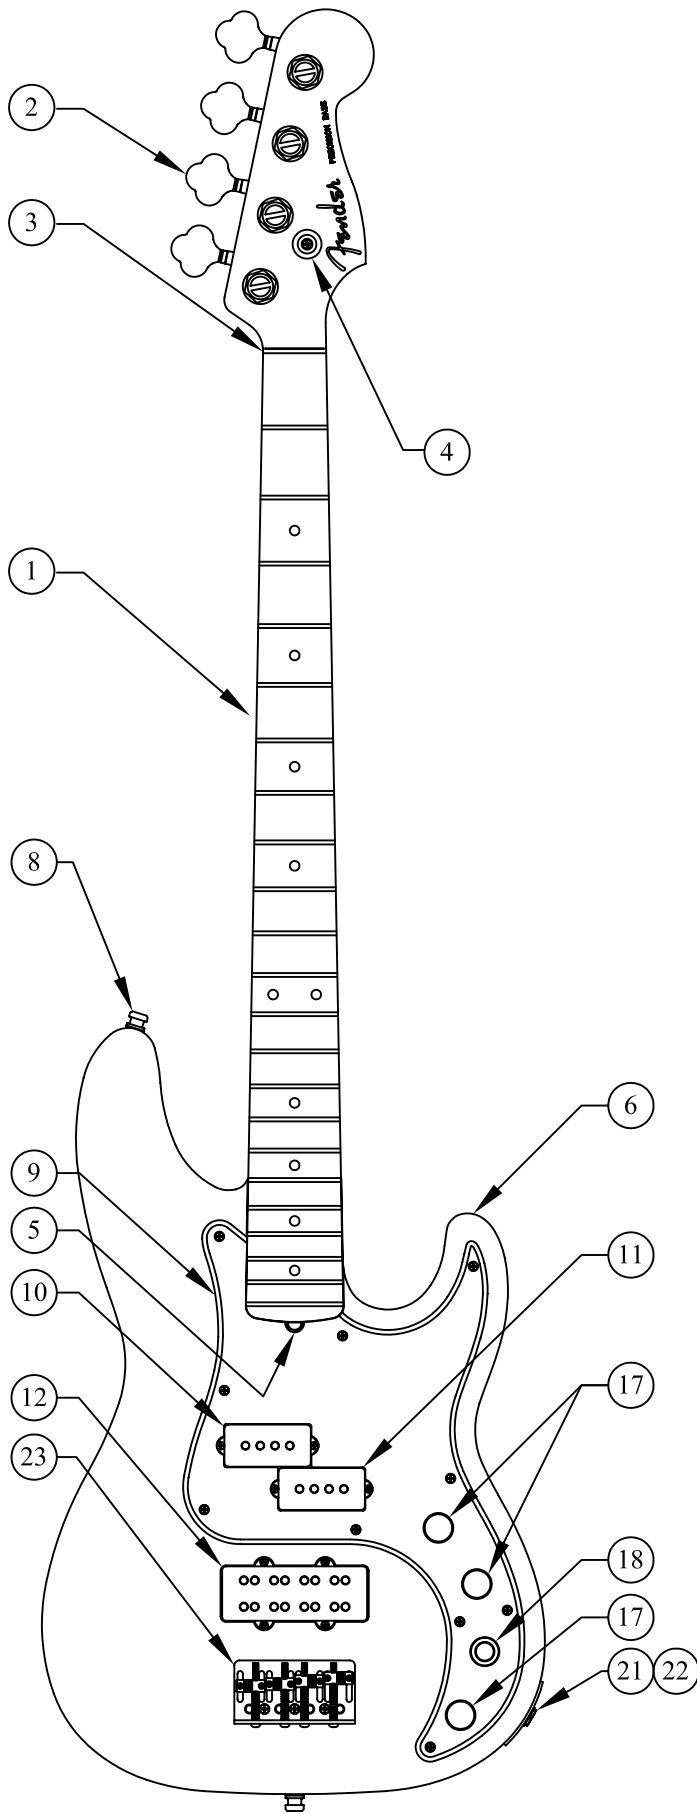

AMERICAN DELUXE PRECISION BASS[®], 0194060/4062, RW/MN

Fender[®]

CONTROL WIRING

DETAIL A

BRIDGE ASSEMBLY

AMERICAN DELUXE PRECISION BASS[®], 0194060/4062, RW/MN

REF.#	P/N	DESCRIPTION	REF.#	P/N	DESCRIPTION
1	0058765000	Neck, P-Bass Deluxe, RW	16	0049443000	Control 100KB CNTR DTNL CTS
	0058766000	Neck, P-Bass Deluxe, M/N		0016352000	Mounting Hex Nut
2	0063547000	Tuning Key (1) Set		0022384000	Lock Washer
3	0048650000	Bone Nut	17	0013359000	Knob, Knurled Chrome
4	0021427000	String Retainer		0028897001	Set Screw
	0021407000	Mounting Screw	18	0049457000	Knob, Knurled Lower Chrome
5	0048693000	Truss Rod Adjusting Wrench		0049458000	Knob, Knurled Upper Chrome
6	See Chart	Body American Deluxe, P-Bass		0028897001	Set Screw
7	0058329000	Neck Mounting Plate		0050101000	Set Screw
	0021424000	Mounting Screw	19	0049705000	Battery Cover Bass Deluxe, Black
8	0021453000	Strap Button		0030654000	Mounting Screw
	0021422000	Mounting Screw		0018556000	Weatherstrip
	0019056000	Felt Washer, Black		0030688000	Insert - P/U & R/CVR
	0020491000	Felt Washer, White		0017405000	Battery 9V
9	See Chart	Pickguard		0058775000	Battery Snap Assy.
	0021407000	Mounting Screw	20	0012869000	Solder Lug
10	0049719000	Pickup, Neck (Rhythm)		0015116000	Mounting Screw
	0021408000	Mounting Screw	21	0058251000	Jack Output Closed Stero
	0018556000	Weatherstrip		0016436000	Washer, Lock Intl
11	0049720000	Pickup, Middle (Lead)		0031153000	Washer, Flat
	0021408000	Mounting Screw		0016352000	Nut, Hex
	0018556000	Weatherstrip	22	0050100000	Jack Ferrule
12	0049488000	Pickup, Bridge	23	0021407000	Mounting Screw
	0021408000	Mounting Screw		0058396000	Bridge Assy, Bass Dlx
	0017333000	Weatherstrip		0021422000	Mounting Screw
13	0054137000	Circuit Board	24	0058210000	Adjusting Wrench
	0049440003	Control 25KA, P.C. Mtg.	25	0058370000	Bridge Plate
	0016352000	Mounting Hex Nut	26	0058372000	Bridge Section, (1-2)
	0050161000	Lock Washer	27	0017571000	Bridge Section, (3-4)
14	0049441000	Control Pan Alpha, 250K	28	0018872000	Intonation Screw, Blk (4)
	0016352000	Mounting Hex Nut	29	0021093000	Intonation Spring, Blk (4)
	0022384000	Lock Washer	30	0048604000	Height Adjustment Screw, Blk (8)
15	0053736000	Control 100KB. CN DTNT Tocos			Ferrule, String AS Bass
	0016352000	Mounting Hex Nut			
	0022384000	Lock Washer			