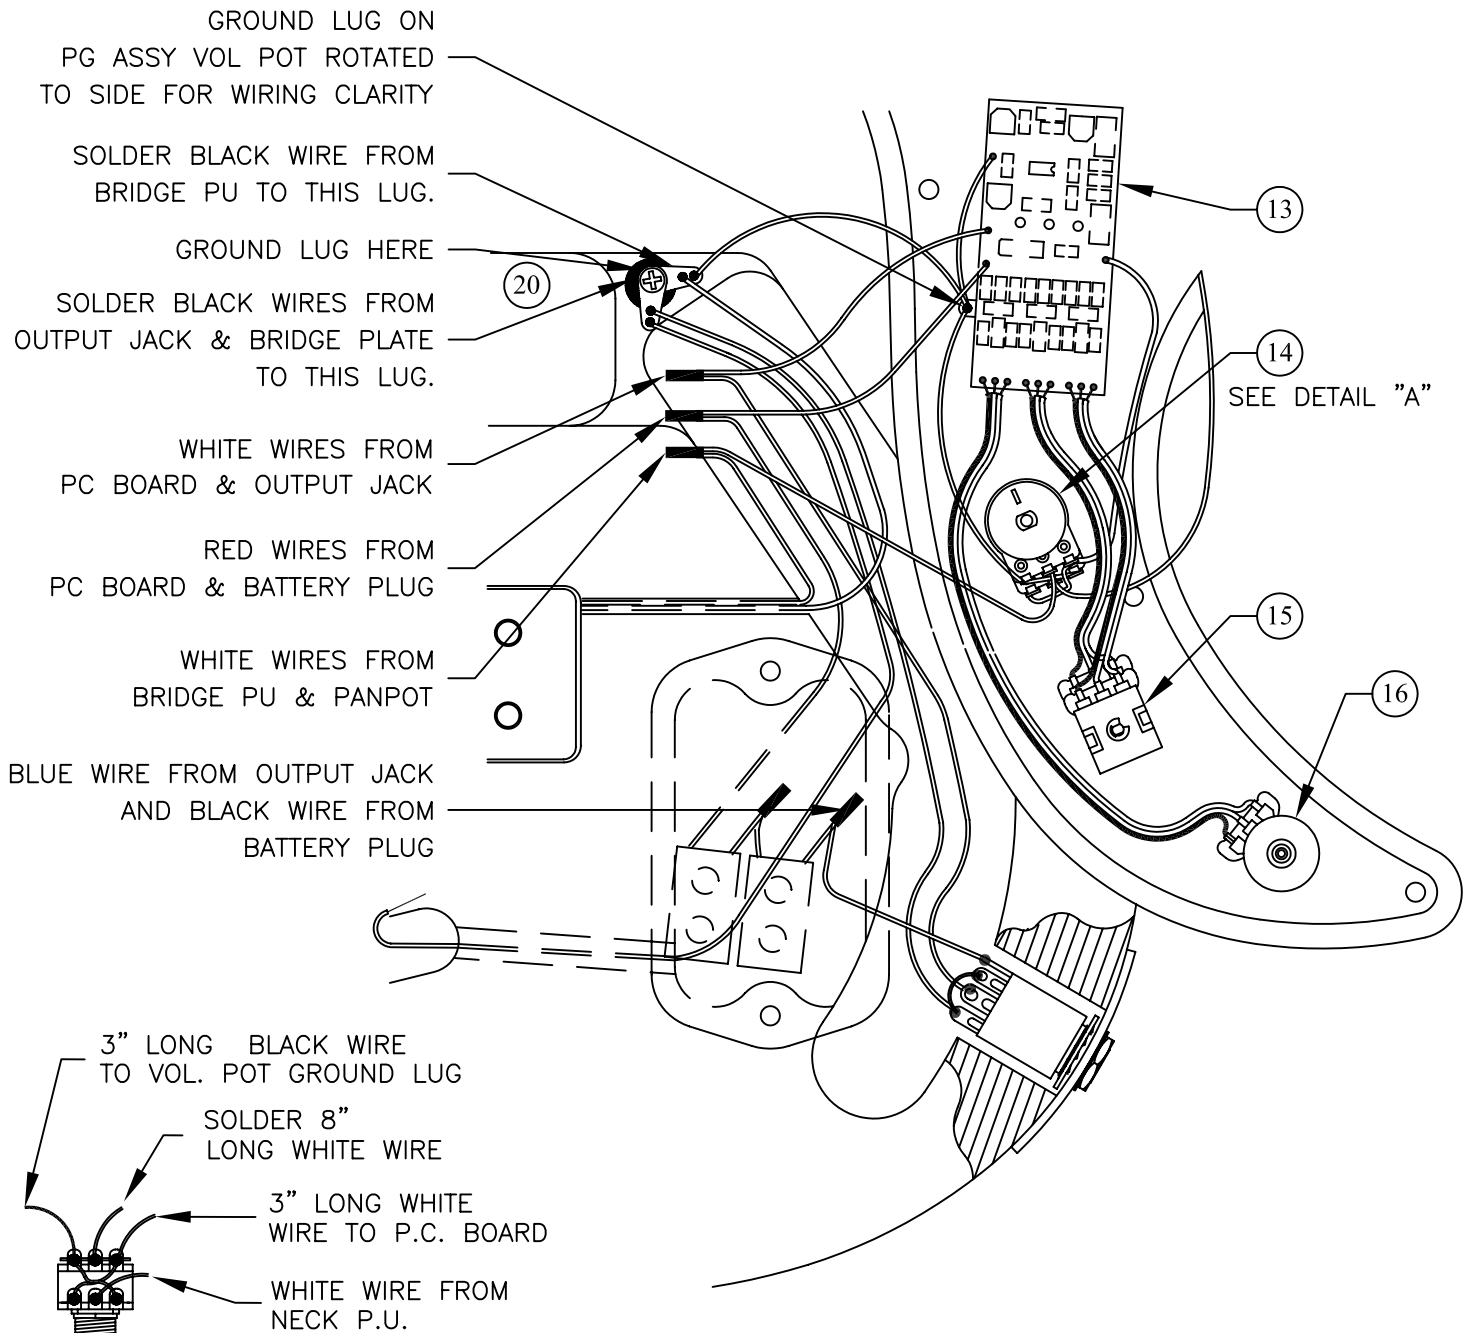

CONTROL WIRING

DETAIL A