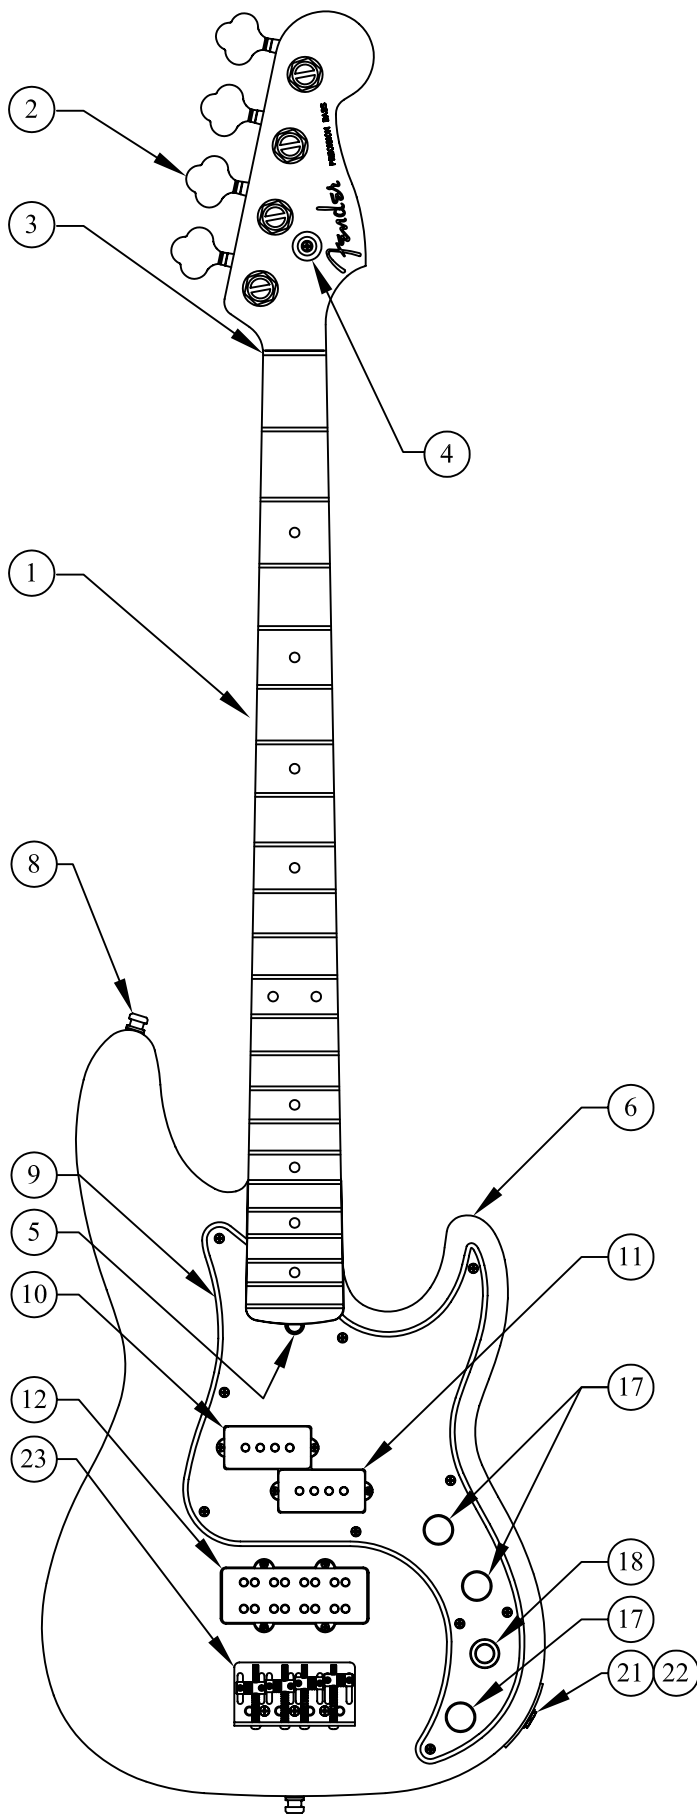

AMERICAN DELUXE P-BASS[®], ASH, RW/MN, 0194160/4162

Fender[®]

CONTROL ASSEMBLY

DETAIL A

BRIDGE ASSEMBLY

AMERICAN DELUXE P-BASS[®], ASH, RW/MN, 0194160/4162

REF.#	P/N	DESCRIPTION	REF.#	P/N	DESCRIPTION
1	0058765000	Neck, P-Bass Deluxe, RW	16	0049443000	Control 100KB CNTR DTNT
	0058766000	Neck, P-Bass Deluxe, MN		0016352000	Mounting Hex Nut
2	0063547000	Tuning Key		0022384000	Lock Washer
3	0048650000	Bone Nut	17	0013359000	Knob, Knurled Chrome
4	0021427000	String Retainer		0028897001	Set Screw
	0021407000	Mounting Screw	18	0049457000	Knob, Knurled Lower Chrome
5	0048693000	Truss Rod Adjusting Wrench		0049458000	Knob, Knurled Upper Chrome
6	See Chart	Body American Deluxe, P-Bass, ASH		0028897001	Set Screw
7	0058329300	Neck Mounting Plate		0050101000	Set Screw
	0021424000	Mounting Screw	19	0049705000	Battery Cover Bass Deluxe, Black
8	0021453000	Strap Button		0030654000	Mounting Screw
	0021422000	Mounting Screw		0018556000	Weatherstrip
	0019056000	Felt Washer, Black		0030688000	Insert - P/U & R/CVR
	0020491000	Felt Washer, White		0017405000	Battery 9V
9	See Chart	Pickguard		0058775000	Battery Snap Assy.
	0021407000	Mounting Screw	20	0012869000	Solder Lug
10	0049719000	Pickup, Neck (Rhythm)		0015116000	Mounting Screw
	0021408000	Mounting Screw	21	0058251000	Jack Output Closed Stero
	0018556000	Weatherstrip		0016436000	Washer, Lock Intl
11	0049720000	Pickup, Middle (Lead)		0031153000	Washer, Flat
	0021408000	Mounting Screw		0016352000	Nut, Hex
	0018556000	Weatherstrip	22	0050100000	Jack Ferrule
12	0049488000	Pickup, Bridge (Lead Jazz Bass Dual)		0021407000	Mounting Screw
	0021408000	Mounting Screw	23	0058396000	Bridge Assy, Bass Dlx
	0017333000	Weatherstrip		0021422000	Mounting Screw
13	0054137000	Circuit Board	24	0058210000	Adjusting Wrench
	0049440000	Control 25KA, P.C. Mtg.		0058210000	Bridge Plate
	0016352000	Mounting Hex Nut	25	0058370000	Bridge Section, (1-2)
	0050161000	Lock Washer	26	0058372000	Bridge Section, (3-4)
14	0049441000	Control Pan Alpha, 250K	27	0017571000	Intonation Screw, Blk (4)
	0016352000	Mounting Hex Nut	28	0018872000	Intonation Spring, Blk (4)
	0022384000	Lock Washer	29	0021093000	Height Adjustment Screw, Blk (8)
15	0053736000	Control 100KB. CONC	30	0048604000	Ferrule, String AS Bass
	0016352000	Mounting Hex Nut			
	0022384000	Lock Washer			