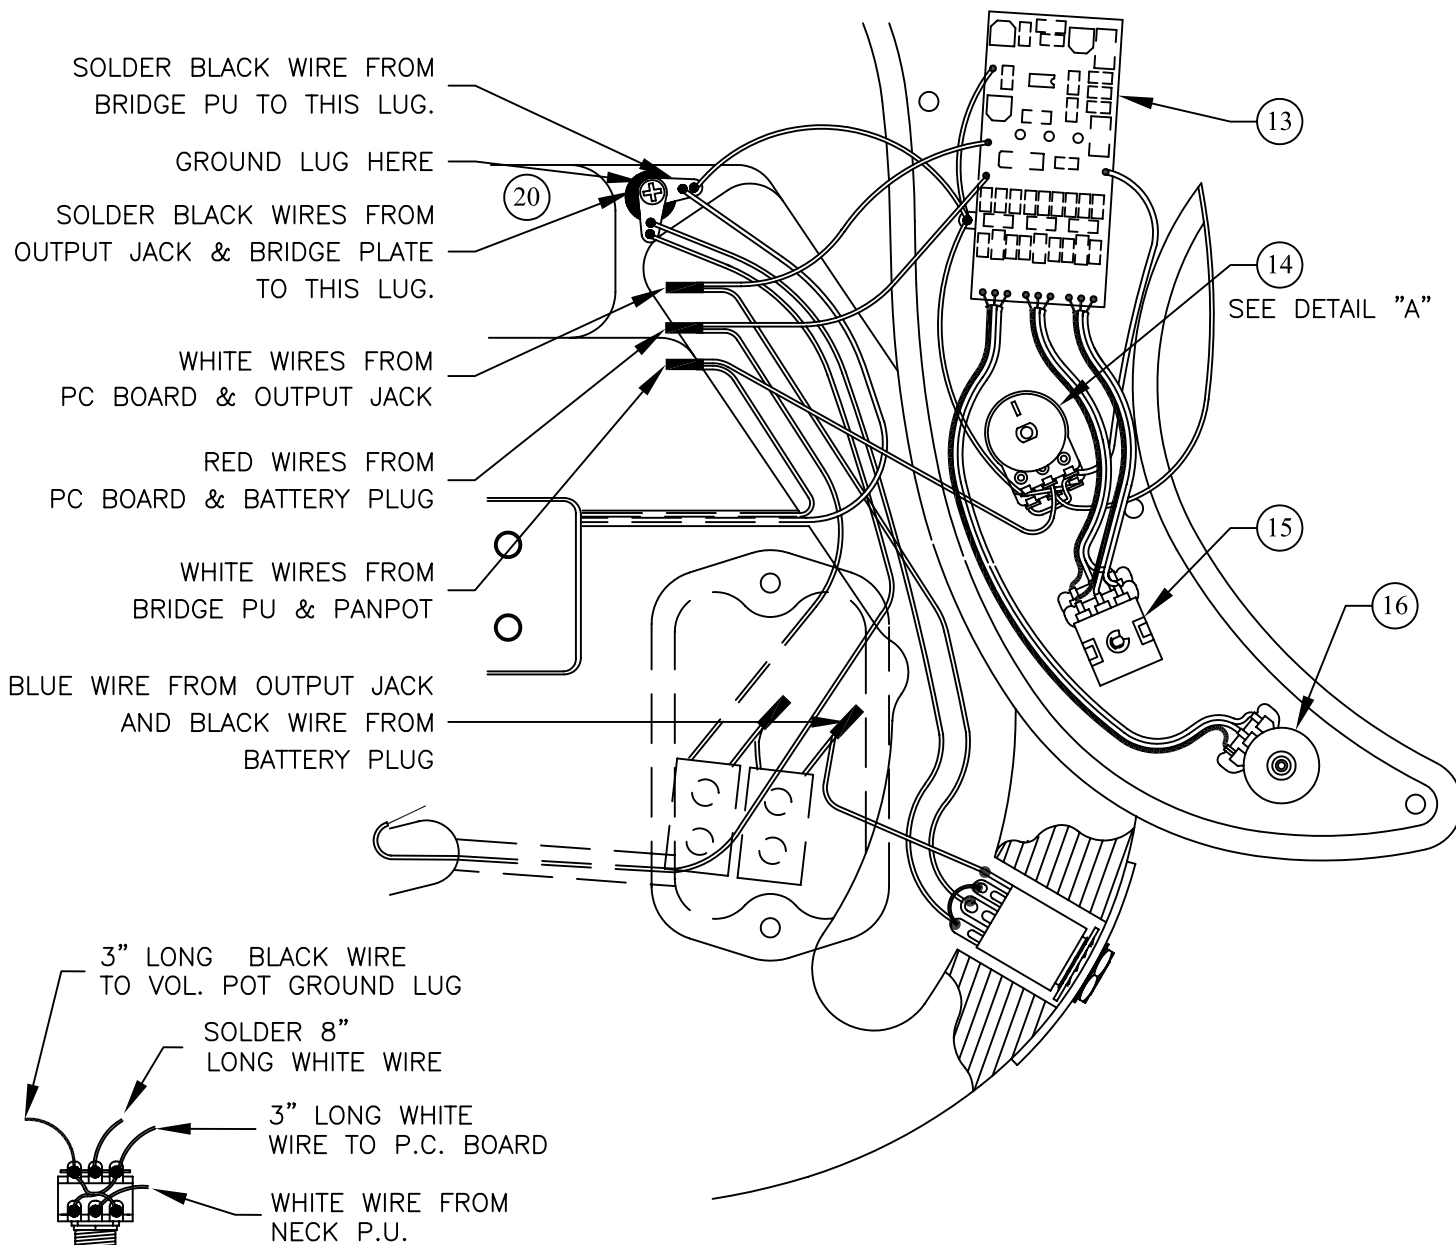

CONTROL ASSEMBLY

DETAIL A