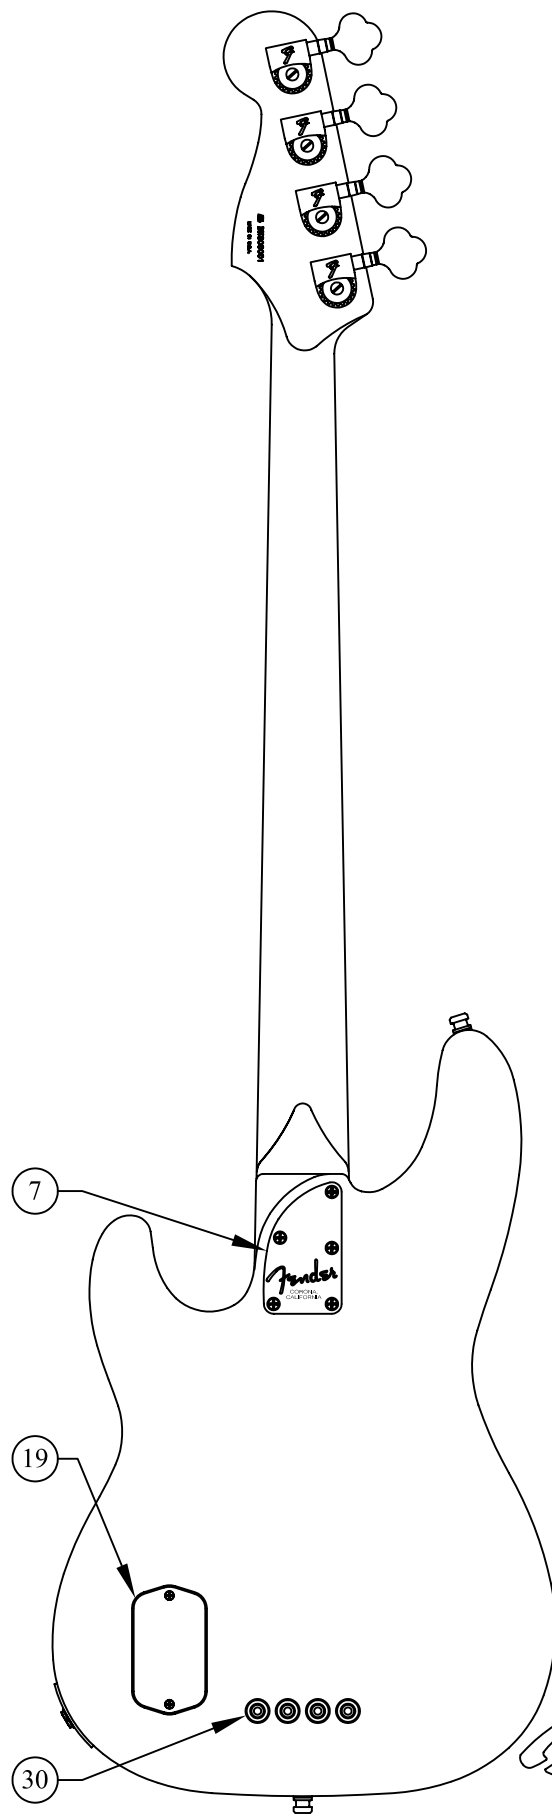

AMERICAN DELUXE P-BASS[®], ASH, RW/MN, 0194160/4162

Fender[®]

CONTROL ASSEMBLY

DETAIL A

BRIDGE ASSEMBLY

AMERICAN DELUXE P-BASS[®], ASH, RW/MN, 0194160/4162

REF.#	P/N	DESCRIPTION	REF.#	P/N	DESCRIPTION
1	0058765000	Neck, P-Bass Deluxe, RW	16	0049443000	Control 100KB CNTR DTNT
	0058766000	Neck, P-Bass Deluxe, MN		0016352000	Mounting Hex Nut
2	0063547000	Tuning Key		0022384000	Lock Washer
3	0048650000	Bone Nut	17	0013359000	Knob, Knurled Chrome
4	0021427000	String Retainer		0028897001	Set Screw
	0021407000	Mounting Screw	18	0049457000	Knob, Knurled Lower Chrome
5	0048693000	Truss Rod Adjusting Wrench		0049458000	Knob, Knurled Upper Chrome
6	See Chart	Body American Deluxe, P-Bass, ASH		0028897001	Set Screw
7	0058329300	Neck Mounting Plate		0050101000	Set Screw
	0021424000	Mounting Screw	19	0049705000	Battery Cover Bass Deluxe, Black
8	0021453000	Strap Button		0030654000	Mounting Screw
	0021422000	Mounting Screw		0018556000	Weatherstrip
	0019056000	Felt Washer, Black		0030688000	Insert - P/U & R/CVR
	0020491000	Felt Washer, White		0017405000	Battery 9V
9	See Chart	Pickguard		0058775000	Battery Snap Assy.
	0021407000	Mounting Screw	20	0012869000	Solder Lug
10	0049719000	Pickup, Neck (Rhythm)		0015116000	Mounting Screw
	0021408000	Mounting Screw	21	0058251000	Jack Output Closed Stero
	0018556000	Weatherstrip		0016436000	Washer, Lock Intl
11	0049720000	Pickup, Middle (Lead)		0031153000	Washer, Flat
	0021408000	Mounting Screw		0016352000	Nut, Hex
	0018556000	Weatherstrip	22	0050100000	Jack Ferrule
12	0049488000	Pickup, Bridge (Lead Jazz Bass Dual)		0021407000	Mounting Screw
	0021408000	Mounting Screw	23	0058396000	Bridge Assy, Bass Dlx
	0017333000	Weatherstrip		0021422000	Mounting Screw
13	0054137000	Circuit Board	24	0058210000	Adjusting Wrench
	0049440000	Control 25KA, P.C. Mtg.		0058210000	Bridge Plate
	0016352000	Mounting Hex Nut	25	0058370000	Bridge Section, (1-2)
	0050161000	Lock Washer	26	0058372000	Bridge Section, (3-4)
14	0049441000	Control Pan Alpha, 250K	27	0017571000	Intonation Screw, Blk (4)
	0016352000	Mounting Hex Nut	28	0018872000	Intonation Spring, Blk (4)
	0022384000	Lock Washer	29	0021093000	Height Adjustment Screw, Blk (8)
15	0053736000	Control 100KB. CONC	30	0048604000	Ferrule, String AS Bass
	0016352000	Mounting Hex Nut			
	0022384000	Lock Washer			