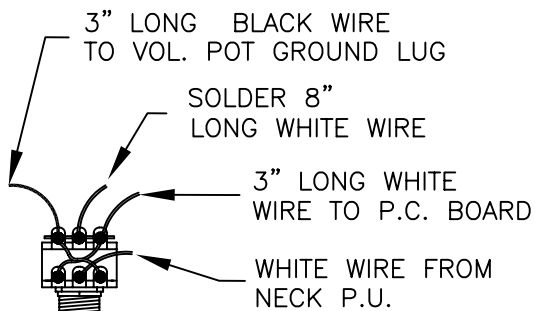

AMERICAN DELUXE P-BASS[®], ASH, RW/MN, 0194160/4162

Fender[®]

CONTROL ASSEMBLY

DETAIL A

BRIDGE ASSEMBLY

AMERICAN DELUXE P-BASS[®], ASH, RW/MN, 0194160/4162

REF.#	P/N	DESCRIPTION	REF.#	P/N	DESCRIPTION
1	0058765000	Neck, P-Bass Deluxe, RW	16	0049443000	Control 100KB CNTR DTNT
	0058766000	Neck, P-Bass Deluxe, MN		0016352000	Mounting Hex Nut
2	0063547000	Tuning Key		0022384000	Lock Washer
3	0048650000	Bone Nut	17	0013359000	Knob, Knurled Chrome
4	0021427000	String Retainer		0028897001	Set Screw
	0021407000	Mounting Screw	18	0049457000	Knob, Knurled Lower Chrome
5	0048693000	Truss Rod Adjusting Wrench		0049458000	Knob, Knurled Upper Chrome
6	See Chart	Body American Deluxe, P-Bass, ASH		0028897001	Set Screw
7	0058329300	Neck Mounting Plate		0050101000	Set Screw
	0021424000	Mounting Screw	19	0049705000	Battery Cover Bass Deluxe, Black
8	0021453000	Strap Button		0030654000	Mounting Screw
	0021422000	Mounting Screw		0018556000	Weatherstrip
	0019056000	Felt Washer, Black		0030688000	Insert - P/U & R/CVR
	0020491000	Felt Washer, White		0017405000	Battery 9V
9	See Chart	Pickguard		0058775000	Battery Snap Assy.
	0021407000	Mounting Screw	20	0012869000	Solder Lug
10	0049719000	Pickup, Neck (Rhythm)		0015116000	Mounting Screw
	0021408000	Mounting Screw	21	0058251000	Jack Output Closed Stero
	0018556000	Weatherstrip		0016436000	Washer, Lock Intl
11	0049720000	Pickup, Middle (Lead)		0031153000	Washer, Flat
	0021408000	Mounting Screw		0016352000	Nut, Hex
	0018556000	Weatherstrip	22	0050100000	Jack Ferrule
12	0049488000	Pickup, Bridge (Lead Jazz Bass Dual)		0021407000	Mounting Screw
	0021408000	Mounting Screw	23	0058396000	Bridge Assy, Bass Dlx
	0017333000	Weatherstrip		0021422000	Mounting Screw
13	0054137000	Circuit Board	24	0058210000	Adjusting Wrench
	0049440000	Control 25KA, P.C. Mtg.		0058210000	Bridge Plate
	0016352000	Mounting Hex Nut	25	0058370000	Bridge Section, (1-2)
	0050161000	Lock Washer	26	0058372000	Bridge Section, (3-4)
14	0049441000	Control Pan Alpha, 250K	27	0017571000	Intonation Screw, Blk (4)
	0016352000	Mounting Hex Nut	28	0018872000	Intonation Spring, Blk (4)
	0022384000	Lock Washer	29	0021093000	Height Adjustment Screw, Blk (8)
15	0053736000	Control 100KB. CONC	30	0048604000	Ferrule, String AS Bass
	0016352000	Mounting Hex Nut			
	0022384000	Lock Washer			