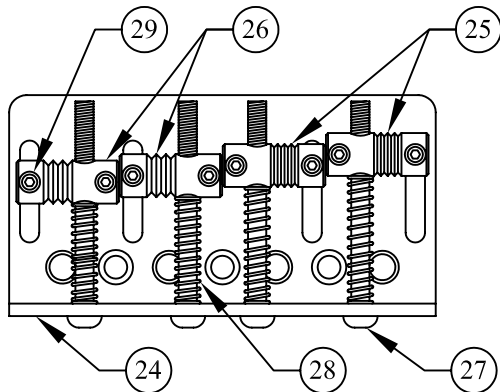

AMERICAN DELUXE P-BASS[®], ASH, RW/MN, 0194160/4162

Fender[®]

CONTROL ASSEMBLY

DETAIL A

BRIDGE ASSEMBLY

AMERICAN DELUXE P-BASS[®], ASH, RW/MN, 0194160/4162

REF.#	P/N	DESCRIPTION	REF.#	P/N	DESCRIPTION
1	0058765000	Neck, P-Bass Deluxe, RW	16	0049443000	Control 100KB CNTR DTNT
	0058766000	Neck, P-Bass Deluxe, MN		0016352000	Mounting Hex Nut
2	0063547000	Tuning Key		0022384000	Lock Washer
3	0048650000	Bone Nut	17	0013359000	Knob, Knurled Chrome
4	0021427000	String Retainer		0028897001	Set Screw
	0021407000	Mounting Screw	18	0049457000	Knob, Knurled Lower Chrome
5	0048693000	Truss Rod Adjusting Wrench		0049458000	Knob, Knurled Upper Chrome
6	See Chart	Body American Deluxe, P-Bass, ASH		0028897001	Set Screw
7	0058329300	Neck Mounting Plate		0050101000	Set Screw
	0021424000	Mounting Screw	19	0049705000	Battery Cover Bass Deluxe, Black
8	0021453000	Strap Button		0030654000	Mounting Screw
	0021422000	Mounting Screw		0018556000	Weatherstrip
	0019056000	Felt Washer, Black		0030688000	Insert - P/U & R/CVR
	0020491000	Felt Washer, White		0017405000	Battery 9V
9	See Chart	Pickguard		0058775000	Battery Snap Assy.
	0021407000	Mounting Screw	20	0012869000	Solder Lug
10	0049719000	Pickup, Neck (Rhythm)		0015116000	Mounting Screw
	0021408000	Mounting Screw	21	0058251000	Jack Output Closed Stero
	0018556000	Weatherstrip		0016436000	Washer, Lock Intl
11	0049720000	Pickup, Middle (Lead)		0031153000	Washer, Flat
	0021408000	Mounting Screw		0016352000	Nut, Hex
	0018556000	Weatherstrip	22	0050100000	Jack Ferrule
12	0049488000	Pickup, Bridge (Lead Jazz Bass Dual)		0021407000	Mounting Screw
	0021408000	Mounting Screw	23	0058396000	Bridge Assy, Bass Dlx
	0017333000	Weatherstrip		0021422000	Mounting Screw
13	0054137000	Circuit Board	24	0058210000	Adjusting Wrench
	0049440000	Control 25KA, P.C. Mtg.		0058210000	Bridge Plate
	0016352000	Mounting Hex Nut	25	0058370000	Bridge Section, (1-2)
	0050161000	Lock Washer	26	0058372000	Bridge Section, (3-4)
14	0049441000	Control Pan Alpha, 250K	27	0017571000	Intonation Screw, Blk (4)
	0016352000	Mounting Hex Nut	28	0018872000	Intonation Spring, Blk (4)
	0022384000	Lock Washer	29	0021093000	Height Adjustment Screw, Blk (8)
15	0053736000	Control 100KB. CONC	30	0048604000	Ferrule, String AS Bass
	0016352000	Mounting Hex Nut			
	0022384000	Lock Washer			