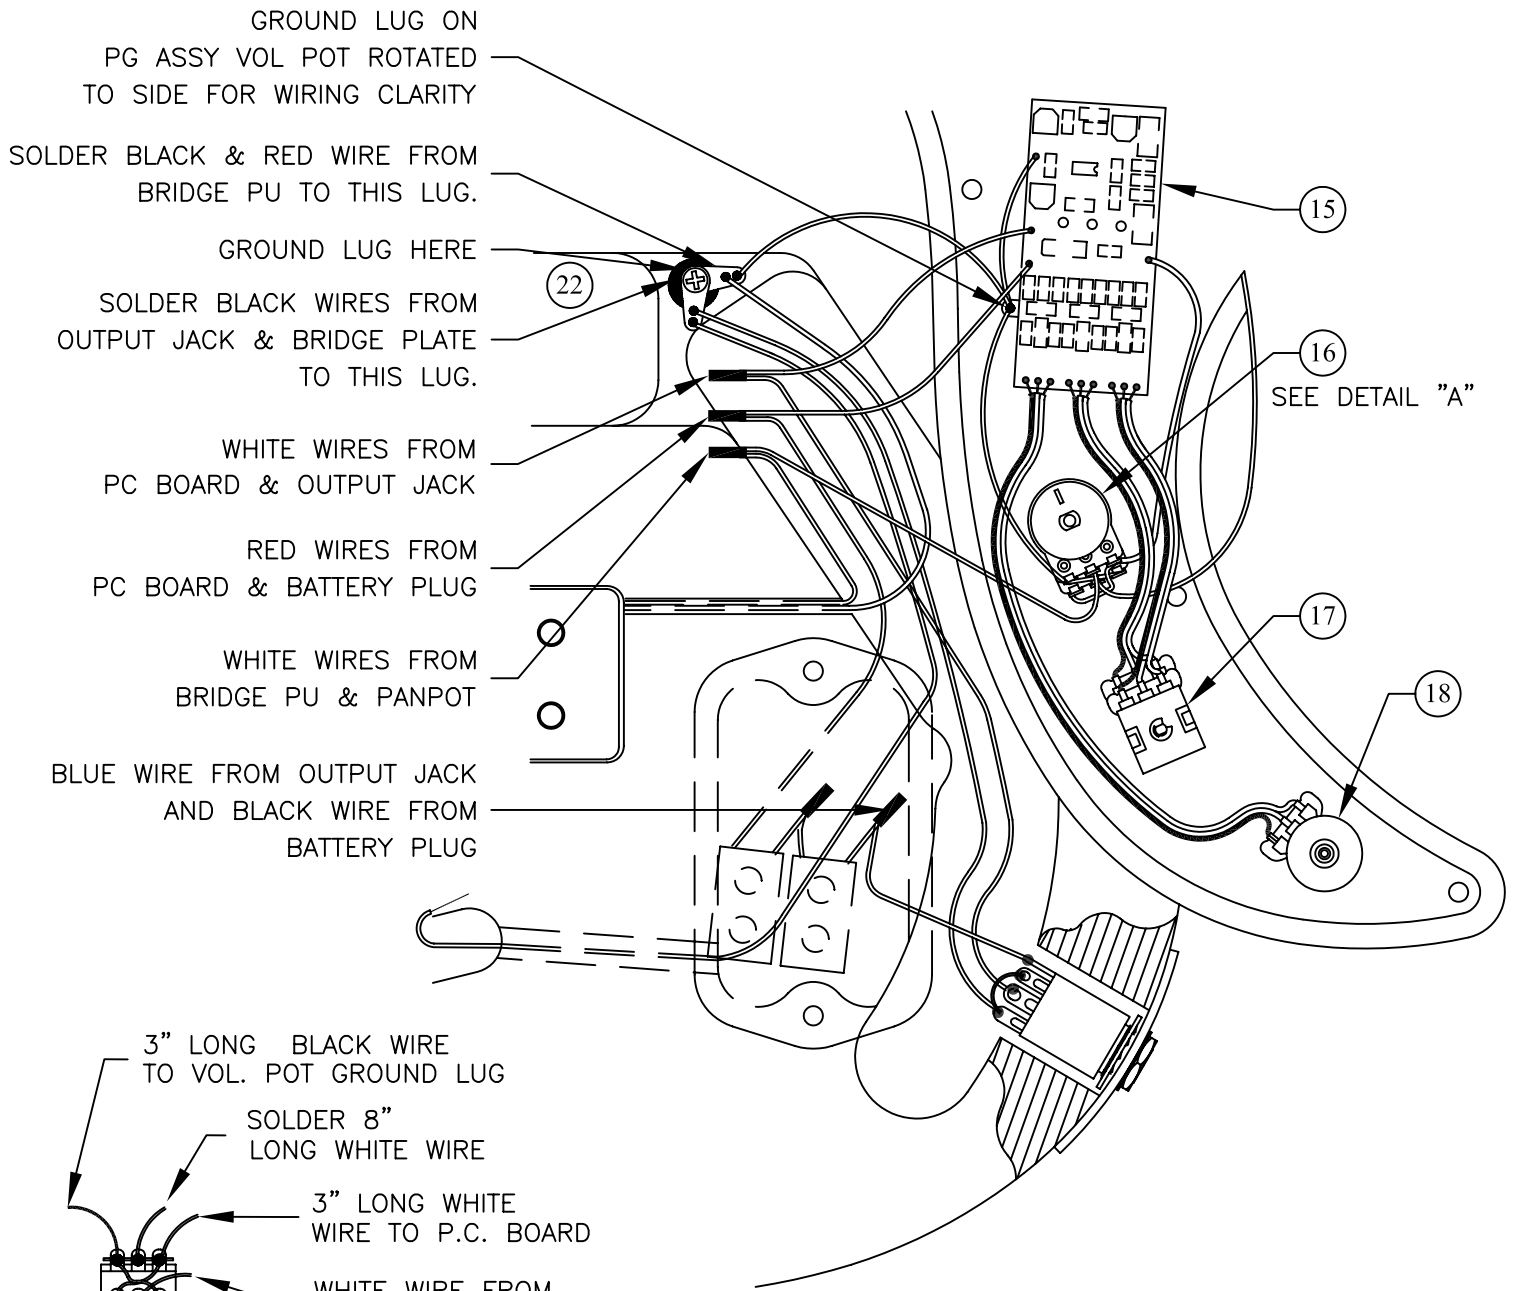

CONTROL WIRING

BRIDGE ASSEMBLY