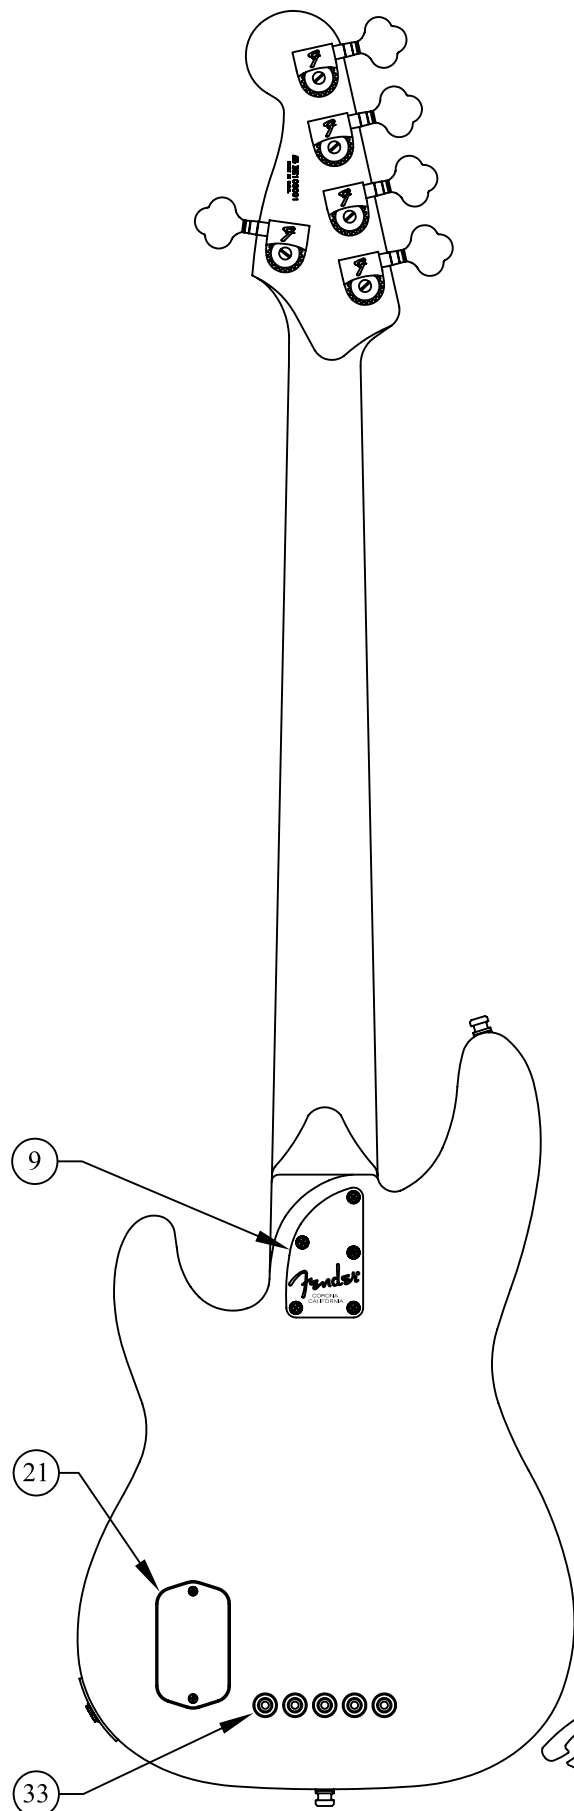

AMERICAN DELUXE PRECISION BASS® V (5-STRING), 0194260/4262, PF/MN

Fender®

CONTROL WIRING

BRIDGE ASSEMBLY

AMERICAN DELUXE PRECISION BASS® V (5-STRING), 0194260/4262, PF/MN

REF.#	P/N	DESCRIPTION	REF.#	P/N	DESCRIPTION
1	0058771000	Neck, Pau Ferro - Am Dlx P-Bass	17	0053736000	Control 100KB. CN DTNT Tocos
	0058772000	Neck, Maple Cap - Am Dlx P-Bass		0016352000	Mounting Hex Nut
2	0063547000	Tuning Key, (4)		0022384000	Lock Washer
3	0064195000	Tuning Key	18	0049443000	Control 100KB Conc.
4	0058332000	String Guide		0016352000	Mounting Hex Nut
	0021407000	Mounting Screw		0022384000	Lock Washer
5	0058334000	String Guide	19	0013359000	Knob, Knurled Chrome
	0021407000	Mounting Screw		0028897001	Set Screw
6	0038487000	Bone Nut	20	0049457000	Knob, Knurled Lower Chrome
7	0048693000	Truss Rod Adjusting Wrench		0049458000	Knob, Knurled Upper Chrome
8	See Chart	Body American Deluxe, P-Bass V		0028897001	Set Screw
9	0058329000	Neck Mounting Plate		0050101000	Set Screw
	0021424000	Mounting Screw	21	0049705000	Battery Cover Bass Deluxe, Black
10	0021453000	Strap Button		0030654000	Mounting Screw
	0021422000	Mounting Screw		0018556000	Weatherstrip
	0019056000	Felt Washer, Black		0030688000	Insert - P/U & R/CVR
	0020491000	Felt Washer, White		0017405000	Battery 9V (2)
11	See Chart	Pickguard		0058775000	Battery Snap Assy.
	0021407000	Mounting Screw	22	0012869000	Solder Lug
12	0056174000	Pickup, Neck (Rhythm)		0015116000	Mounting Screw
	0021408000	Mounting Screw	23	0058251000	Jack Output Closed Stero
	0018556000	Weatherstrip		0016436000	Washer, Lock Intl
13	0056175000	Pickup, Middle (Lead)		0031153000	Washer, Flat
	0021408000	Mounting Screw		0016352000	Nut, Hex
	0018556000	Weatherstrip	24	0050100000	Jack Ferrule
14	0056135000	Pickup, V Bridge (Lawrence P-Bass)		0021407000	Mounting Screw
	0021408000	Mounting Screw	25	0058397000	Bridge Assy, Bass Dlx, V Upgrade
	0017333000	Weatherstrip		0021422000	Mounting Screw
15	0054137000	Circuit Board		0021109000	Adjusting Wrench
	0494400010	Control 25KA, P.C. Mtg.	26	0058395000	Bridge Plate
	0016352000	Mounting Hex Nut	27	0058374000	Bridge Section, (1-2)
	0050161000	Lock Washer	28	0058376000	Bridge Section, (3-5)
16	0049441000	Control Pan Alpha, 250K	29	0017571000	Intonation Screw, Blk (5)
	0016352000	Mounting Hex Nut	30	0018872000	Intonation Spring, Blk (5)
	0022384000	Lock Washer	31	0021093000	Height Adjustment Screw, Blk (4)
			32	0053019000	Height Adjustment Screw, Blk (6)
			33	0048604000	Ferrule, String A/S Bass