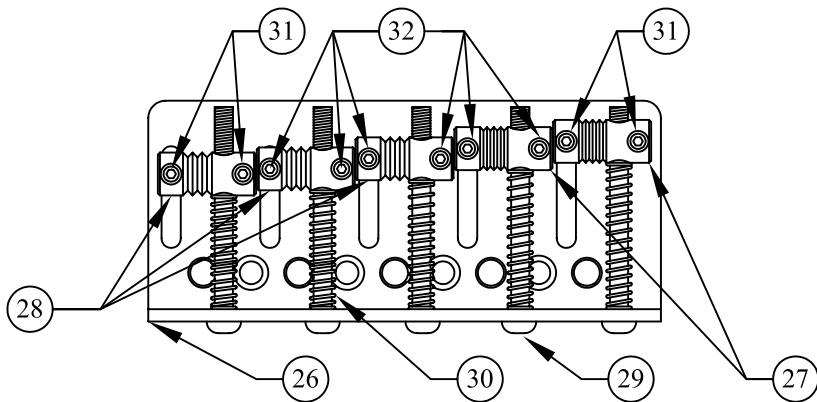

AMERICAN DELUXE PRECISION BASS® V (5-STRING), 0194260/4262, PF/MN

Fender®

CONTROL WIRING

BRIDGE ASSEMBLY

AMERICAN DELUXE PRECISION BASS® V (5-STRING), 0194260/4262, PF/MN

REF.#	P/N	DESCRIPTION	REF.#	P/N	DESCRIPTION
1	0058771000	Neck, Pau Ferro - Am Dlx P-Bass	17	0053736000	Control 100KB. CN DTNT Tocos
	0058772000	Neck, Maple Cap - Am Dlx P-Bass		0016352000	Mounting Hex Nut
2	0063547000	Tuning Key, (4)		0022384000	Lock Washer
3	0064195000	Tuning Key	18	0049443000	Control 100KB Conc.
4	0058332000	String Guide		0016352000	Mounting Hex Nut
	0021407000	Mounting Screw		0022384000	Lock Washer
5	0058334000	String Guide	19	0013359000	Knob, Knurled Chrome
	0021407000	Mounting Screw		0028897001	Set Screw
6	0038487000	Bone Nut	20	0049457000	Knob, Knurled Lower Chrome
7	0048693000	Truss Rod Adjusting Wrench		0049458000	Knob, Knurled Upper Chrome
8	See Chart	Body American Deluxe, P-Bass V		0028897001	Set Screw
9	0058329000	Neck Mounting Plate		0050101000	Set Screw
	0021424000	Mounting Screw	21	0049705000	Battery Cover Bass Deluxe, Black
10	0021453000	Strap Button		0030654000	Mounting Screw
	0021422000	Mounting Screw		0018556000	Weatherstrip
	0019056000	Felt Washer, Black		0030688000	Insert - P/U & R/CVR
	0020491000	Felt Washer, White		0017405000	Battery 9V (2)
11	See Chart	Pickguard		0058775000	Battery Snap Assy.
	0021407000	Mounting Screw	22	0012869000	Solder Lug
12	0056174000	Pickup, Neck (Rhythm)		0015116000	Mounting Screw
	0021408000	Mounting Screw	23	0058251000	Jack Output Closed Stero
	0018556000	Weatherstrip		0016436000	Washer, Lock Intl
13	0056175000	Pickup, Middle (Lead)		0031153000	Washer, Flat
	0021408000	Mounting Screw		0016352000	Nut, Hex
	0018556000	Weatherstrip	24	0050100000	Jack Ferrule
14	0056135000	Pickup, V Bridge (Lawrence P-Bass)		0021407000	Mounting Screw
	0021408000	Mounting Screw	25	0058397000	Bridge Assy, Bass Dlx, V Upgrade
	0017333000	Weatherstrip		0021422000	Mounting Screw
15	0054137000	Circuit Board		0021109000	Adjusting Wrench
	0494400010	Control 25KA, P.C. Mtg.	26	0058395000	Bridge Plate
	0016352000	Mounting Hex Nut	27	0058374000	Bridge Section, (1-2)
	0050161000	Lock Washer	28	0058376000	Bridge Section, (3-5)
16	0049441000	Control Pan Alpha, 250K	29	0017571000	Intonation Screw, Blk (5)
	0016352000	Mounting Hex Nut	30	0018872000	Intonation Spring, Blk (5)
	0022384000	Lock Washer	31	0021093000	Height Adjustment Screw, Blk (4)
			32	0053019000	Height Adjustment Screw, Blk (6)
			33	0048604000	Ferrule, String A/S Bass