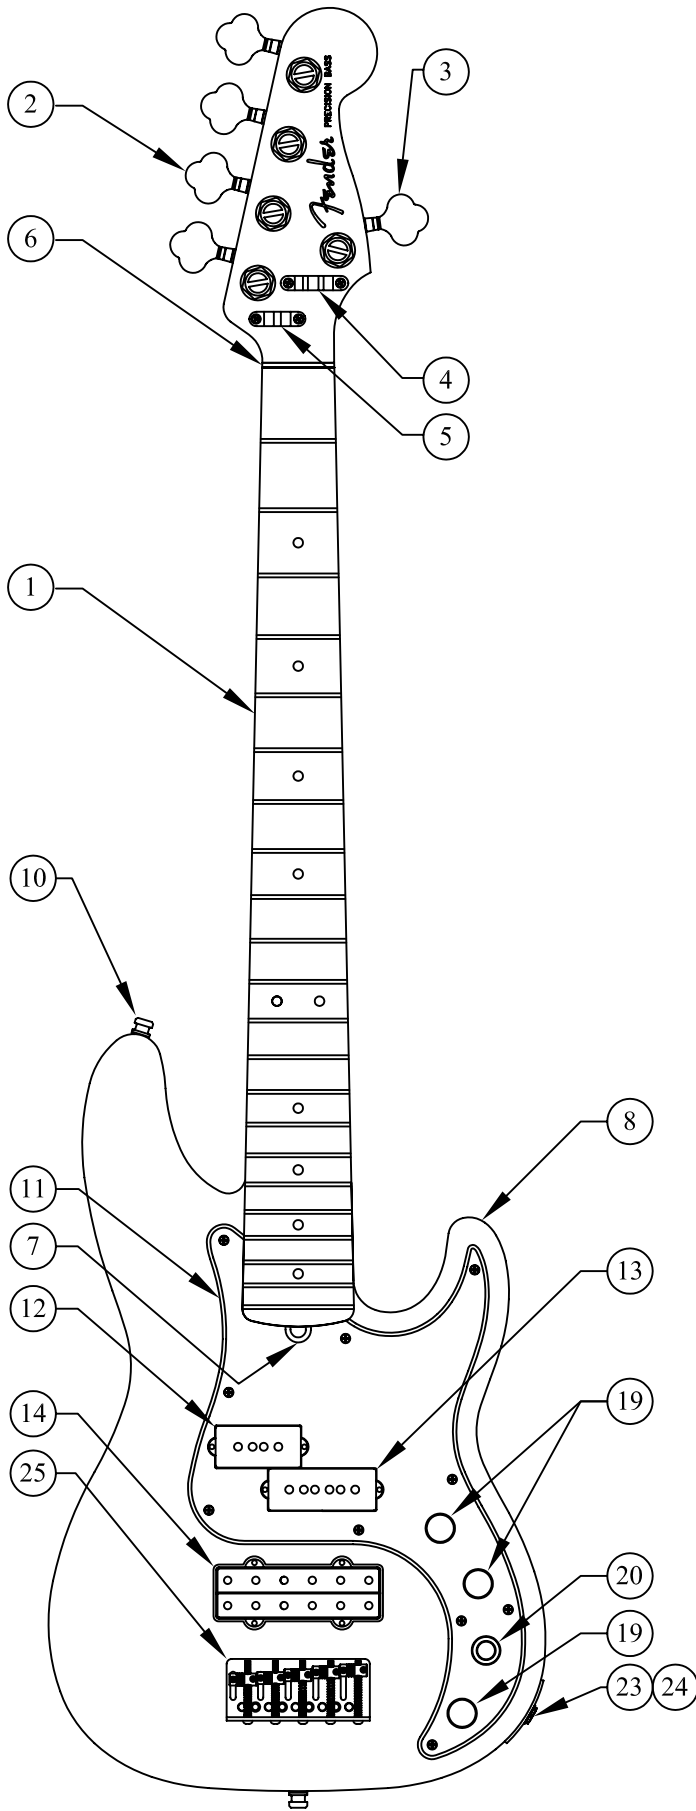

AMERICAN DELUXE PRECISION BASS® V (5-STRING), 0194260/4262, PF/MN

Fender®

CONTROL WIRING

BRIDGE ASSEMBLY

AMERICAN DELUXE PRECISION BASS® V (5-STRING), 0194260/4262, PF/MN

REF.#	P/N	DESCRIPTION	REF.#	P/N	DESCRIPTION
1	0058771000	Neck, Pau Ferro - Am Dlx P-Bass	17	0053736000	Control 100KB. CN DTNT Tocos
	0058772000	Neck, Maple Cap - Am Dlx P-Bass		0016352000	Mounting Hex Nut
2	0063547000	Tuning Key, (4)		0022384000	Lock Washer
3	0064195000	Tuning Key	18	0049443000	Control 100KB Conc.
4	0058332000	String Guide		0016352000	Mounting Hex Nut
	0021407000	Mounting Screw		0022384000	Lock Washer
5	0058334000	String Guide	19	0013359000	Knob, Knurled Chrome
	0021407000	Mounting Screw		0028897001	Set Screw
6	0038487000	Bone Nut	20	0049457000	Knob, Knurled Lower Chrome
7	0048693000	Truss Rod Adjusting Wrench		0049458000	Knob, Knurled Upper Chrome
8	See Chart	Body American Deluxe, P-Bass V		0028897001	Set Screw
9	0058329000	Neck Mounting Plate		0050101000	Set Screw
	0021424000	Mounting Screw	21	0049705000	Battery Cover Bass Deluxe, Black
10	0021453000	Strap Button		0030654000	Mounting Screw
	0021422000	Mounting Screw		0018556000	Weatherstrip
	0019056000	Felt Washer, Black		0030688000	Insert - P/U & R/CVR
	0020491000	Felt Washer, White		0017405000	Battery 9V (2)
11	See Chart	Pickguard		0058775000	Battery Snap Assy.
	0021407000	Mounting Screw	22	0012869000	Solder Lug
12	0056174000	Pickup, Neck (Rhythm)		0015116000	Mounting Screw
	0021408000	Mounting Screw	23	0058251000	Jack Output Closed Stero
	0018556000	Weatherstrip		0016436000	Washer, Lock Intl
13	0056175000	Pickup, Middle (Lead)		0031153000	Washer, Flat
	0021408000	Mounting Screw		0016352000	Nut, Hex
	0018556000	Weatherstrip	24	0050100000	Jack Ferrule
14	0056135000	Pickup, V Bridge (Lawrence P-Bass)		0021407000	Mounting Screw
	0021408000	Mounting Screw	25	0058397000	Bridge Assy, Bass Dlx, V Upgrade
	0017333000	Weatherstrip		0021422000	Mounting Screw
15	0054137000	Circuit Board		0021109000	Adjusting Wrench
	0494400010	Control 25KA, P.C. Mtg.	26	0058395000	Bridge Plate
	0016352000	Mounting Hex Nut	27	0058374000	Bridge Section, (1-2)
	0050161000	Lock Washer	28	0058376000	Bridge Section, (3-5)
16	0049441000	Control Pan Alpha, 250K	29	0017571000	Intonation Screw, Blk (5)
	0016352000	Mounting Hex Nut	30	0018872000	Intonation Spring, Blk (5)
	0022384000	Lock Washer	31	0021093000	Height Adjustment Screw, Blk (4)
			32	0053019000	Height Adjustment Screw, Blk (6)
			33	0048604000	Ferrule, String A/S Bass