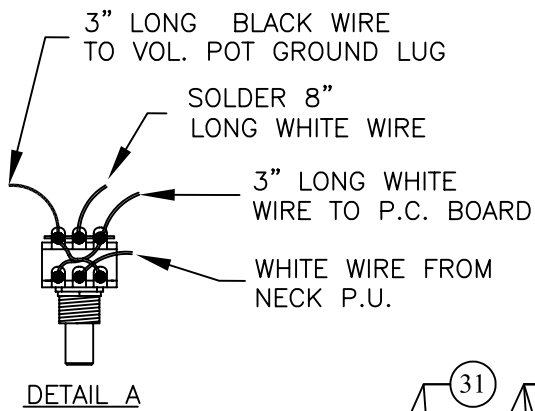

AMERICAN DELUXE PRECISION BASS® V (5-STRING), 0194260/4262, PF/MN

Fender®

CONTROL WIRING

BRIDGE ASSEMBLY

AMERICAN DELUXE PRECISION BASS® V (5-STRING), 0194260/4262, PF/MN

REF.#	P/N	DESCRIPTION	REF.#	P/N	DESCRIPTION
1	0058771000	Neck, Pau Ferro - Am Dlx P-Bass	17	0053736000	Control 100KB. CN DTNT Tocos
	0058772000	Neck, Maple Cap - Am Dlx P-Bass		0016352000	Mounting Hex Nut
2	0063547000	Tuning Key, (4)		0022384000	Lock Washer
3	0064195000	Tuning Key	18	0049443000	Control 100KB Conc.
4	0058332000	String Guide		0016352000	Mounting Hex Nut
	0021407000	Mounting Screw		0022384000	Lock Washer
5	0058334000	String Guide	19	0013359000	Knob, Knurled Chrome
	0021407000	Mounting Screw		0028897001	Set Screw
6	0038487000	Bone Nut	20	0049457000	Knob, Knurled Lower Chrome
7	0048693000	Truss Rod Adjusting Wrench		0049458000	Knob, Knurled Upper Chrome
8	See Chart	Body American Deluxe, P-Bass V		0028897001	Set Screw
9	0058329000	Neck Mounting Plate		0050101000	Set Screw
	0021424000	Mounting Screw	21	0049705000	Battery Cover Bass Deluxe, Black
10	0021453000	Strap Button		0030654000	Mounting Screw
	0021422000	Mounting Screw		0018556000	Weatherstrip
	0019056000	Felt Washer, Black		0030688000	Insert - P/U & R/CVR
	0020491000	Felt Washer, White		0017405000	Battery 9V (2)
11	See Chart	Pickguard		0058775000	Battery Snap Assy.
	0021407000	Mounting Screw	22	0012869000	Solder Lug
12	0056174000	Pickup, Neck (Rhythm)		0015116000	Mounting Screw
	0021408000	Mounting Screw	23	0058251000	Jack Output Closed Stero
	0018556000	Weatherstrip		0016436000	Washer, Lock Intl
13	0056175000	Pickup, Middle (Lead)		0031153000	Washer, Flat
	0021408000	Mounting Screw		0016352000	Nut, Hex
	0018556000	Weatherstrip	24	0050100000	Jack Ferrule
14	0056135000	Pickup, V Bridge (Lawrence P-Bass)		0021407000	Mounting Screw
	0021408000	Mounting Screw	25	0058397000	Bridge Assy, Bass Dlx, V Upgrade
	0017333000	Weatherstrip		0021422000	Mounting Screw
15	0054137000	Circuit Board		0021109000	Adjusting Wrench
	0494400010	Control 25KA, P.C. Mtg.	26	0058395000	Bridge Plate
	0016352000	Mounting Hex Nut	27	0058374000	Bridge Section, (1-2)
	0050161000	Lock Washer	28	0058376000	Bridge Section, (3-5)
16	0049441000	Control Pan Alpha, 250K	29	0017571000	Intonation Screw, Blk (5)
	0016352000	Mounting Hex Nut	30	0018872000	Intonation Spring, Blk (5)
	0022384000	Lock Washer	31	0021093000	Height Adjustment Screw, Blk (4)
			32	0053019000	Height Adjustment Screw, Blk (6)
			33	0048604000	Ferrule, String A/S Bass