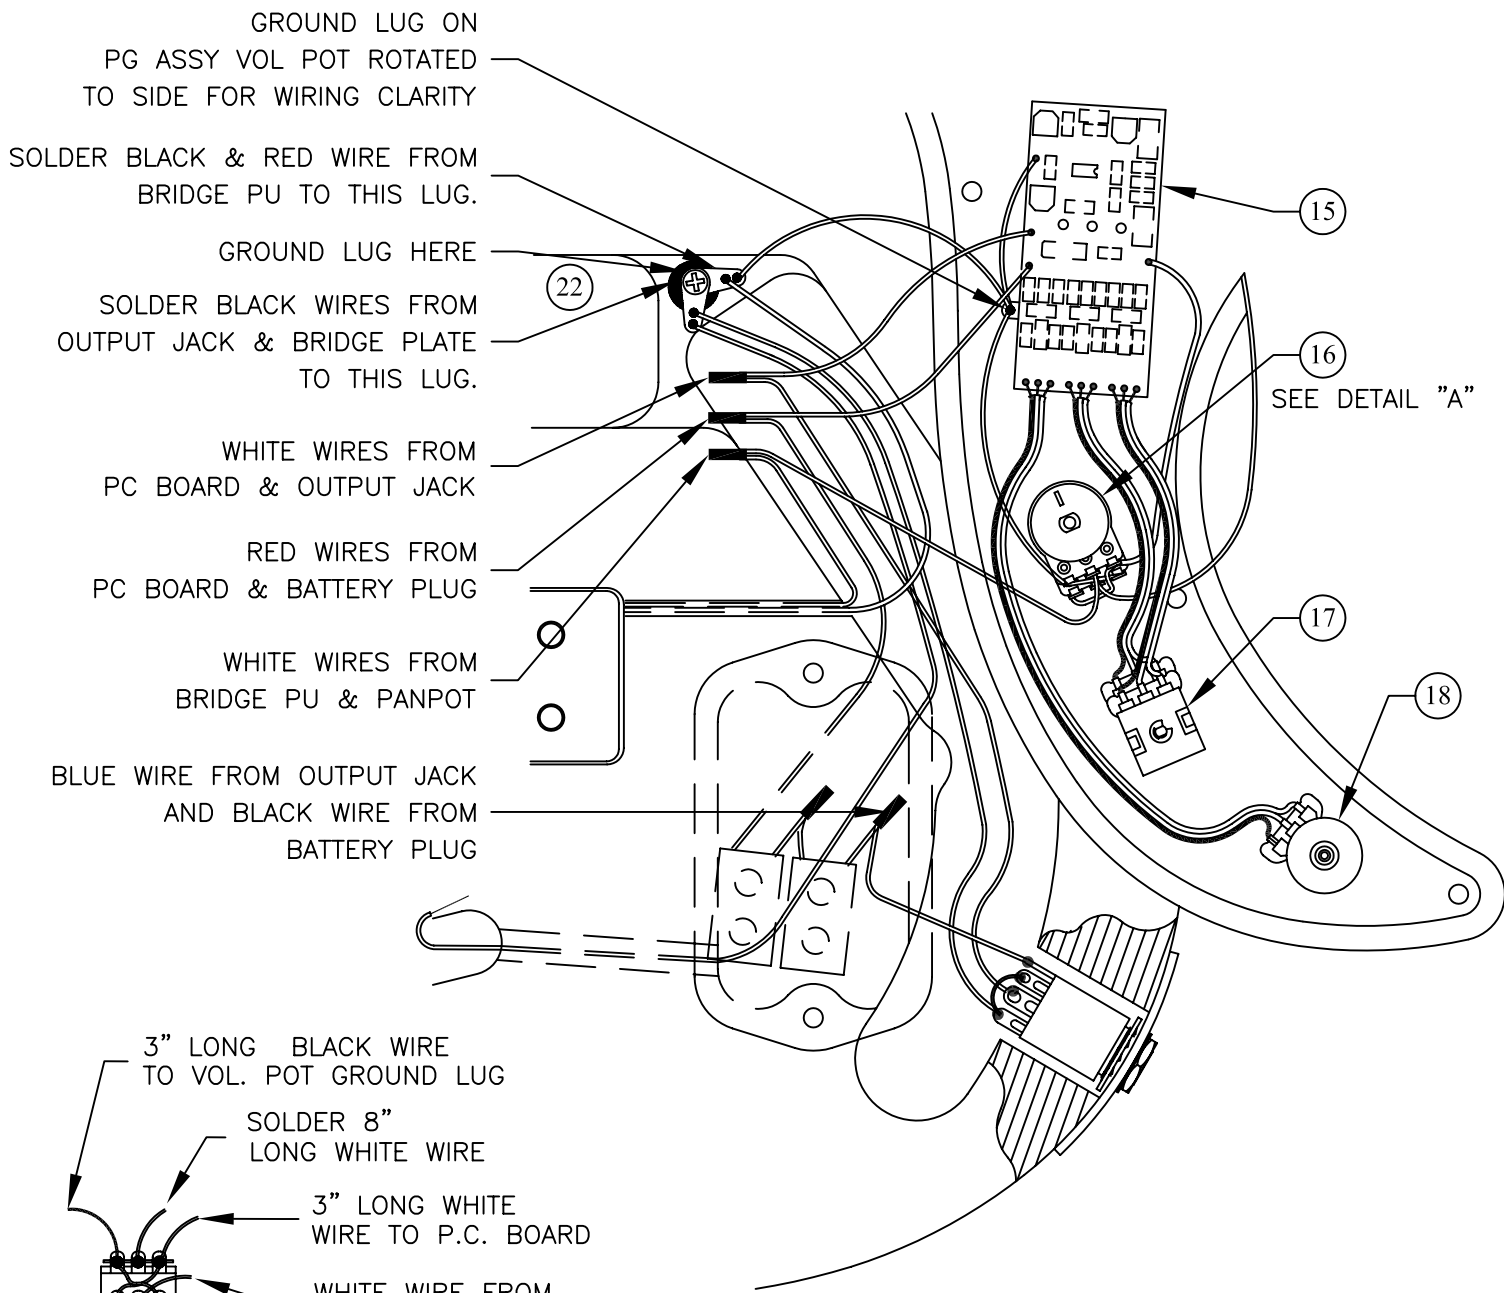

AMERICAN DELUXE PRECISION BASS® V (5-STRING), 0194260/4262, PF/MN

Fender®

CONTROL WIRING

DETAIL A

BRIDGE ASSEMBLY

AMERICAN DELUXE PRECISION BASS® V (5-STRING), 0194260/4262, PF/MN

REF.#	P/N	DESCRIPTION	REF.#	P/N	DESCRIPTION
1	0058771000	Neck, Pau Ferro - Am Dlx P-Bass	17	0053736000	Control 100KB. CN DTNT Tocos
	0058772000	Neck, Maple Cap - Am Dlx P-Bass		0016352000	Mounting Hex Nut
2	0056087000	Tuning Key, (4)		0022384000	Lock Washer
3	0056025000	Tuning Key	18	0049443000	Control 100KB Conc.
4	0058332000	String Guide		0016352000	Mounting Hex Nut
	0021407000	Mounting Screw		0022384000	Lock Washer
5	0058334000	String Guide	19	0013359000	Knob, Knurled Chrome
	0021407000	Mounting Screw		0028897001	Set Screw
6	0038487000	Bone Nut	20	0049457000	Knob, Knurled Lower Chrome
7	0048693000	Truss Rod Adjusting Wrench		0049458000	Knob, Knurled Upper Chrome
8	See Chart	Body American Deluxe, P-Bass V		0028897001	Set Screw
9	0058329000	Neck Mounting Plate		0050101000	Set Screw
	0021424000	Mounting Screw	21	0049705000	Battery Cover Bass Deluxe, Black
10	0021453000	Strap Button		0030654000	Mounting Screw
	0021422000	Mounting Screw		0018556000	Weatherstrip
	0019056000	Felt Washer, Black		0030688000	Insert - P/U & R/CVR
	0020491000	Felt Washer, White		0017405000	Battery 9V (2)
11	See Chart	Pickguard		0058775000	Battery Snap Assy.
	0021407000	Mounting Screw	22	0012869000	Solder Lug
12	0056174000	Pickup, Neck (Rhythm)		0015116000	Mounting Screw
	0021408000	Mounting Screw	23	0058251000	Jack Output Closed Stero
	0018556000	Weatherstrip		0016436000	Washer, Lock Intl
13	0056175000	Pickup, Middle (Lead)		0031153000	Washer, Flat
	0021408000	Mounting Screw		0016352000	Nut, Hex
	0018556000	Weatherstrip	24	0050100000	Jack Ferrule
14	0056135000	Pickup, V Bridge (Lawrence P-Bass)		0021407000	Mounting Screw
	0021408000	Mounting Screw	25	0058397000	Bridge Assy, Bass Dlx, V Upgrade
	0017333000	Weatherstrip		0021422000	Mounting Screw
15	0054137000	Circuit Board		0021109000	Adjusting Wrench
	0494400010	Control 25KA, P.C. Mtg.	26	0058395000	Bridge Plate
	0016352000	Mounting Hex Nut	27	0058374000	Bridge Section, (1-2)
	0050161000	Lock Washer	28	0058376000	Bridge Section, (3-5)
16	0049441000	Control Pan Alpha, 250K	29	0017571000	Intonation Screw, Blk (5)
	0016352000	Mounting Hex Nut	30	0018872000	Intonation Spring, Blk (5)
	0022384000	Lock Washer	31	0021093000	Height Adjustment Screw, Blk (4)
			32	0053019000	Height Adjustment Screw, Blk (6)
			33	0048604000	Ferrule, String A/S Bass