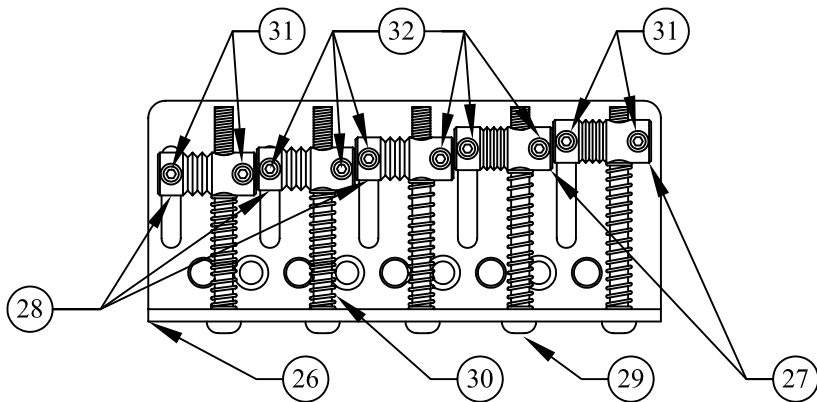

AMERICAN DELUXE PRECISION BASS® V (5-STRING), 0194260/4262, PF/MN

Fender®

CONTROL WIRING

DETAIL A

BRIDGE ASSEMBLY

AMERICAN DELUXE PRECISION BASS® V (5-STRING), 0194260/4262, PF/MN

REF.#	P/N	DESCRIPTION	REF.#	P/N	DESCRIPTION
1	0058771000	Neck, Pau Ferro - Am Dlx P-Bass	17	0053736000	Control 100KB. CN DTNT Tocos
	0058772000	Neck, Maple Cap - Am Dlx P-Bass		0016352000	Mounting Hex Nut
2	0056087000	Tuning Key, (4)		0022384000	Lock Washer
3	0056025000	Tuning Key	18	0049443000	Control 100KB Conc.
4	0058332000	String Guide		0016352000	Mounting Hex Nut
	0021407000	Mounting Screw		0022384000	Lock Washer
5	0058334000	String Guide	19	0013359000	Knob, Knurled Chrome
	0021407000	Mounting Screw		0028897001	Set Screw
6	0038487000	Bone Nut	20	0049457000	Knob, Knurled Lower Chrome
7	0048693000	Truss Rod Adjusting Wrench		0049458000	Knob, Knurled Upper Chrome
8	See Chart	Body American Deluxe, P-Bass V		0028897001	Set Screw
9	0058329000	Neck Mounting Plate		0050101000	Set Screw
	0021424000	Mounting Screw	21	0049705000	Battery Cover Bass Deluxe, Black
10	0021453000	Strap Button		0030654000	Mounting Screw
	0021422000	Mounting Screw		0018556000	Weatherstrip
	0019056000	Felt Washer, Black		0030688000	Insert - P/U & R/CVR
	0020491000	Felt Washer, White		0017405000	Battery 9V (2)
11	See Chart	Pickguard		0058775000	Battery Snap Assy.
	0021407000	Mounting Screw	22	0012869000	Solder Lug
12	0056174000	Pickup, Neck (Rhythm)		0015116000	Mounting Screw
	0021408000	Mounting Screw	23	0058251000	Jack Output Closed Stero
	0018556000	Weatherstrip		0016436000	Washer, Lock Intl
13	0056175000	Pickup, Middle (Lead)		0031153000	Washer, Flat
	0021408000	Mounting Screw		0016352000	Nut, Hex
	0018556000	Weatherstrip	24	0050100000	Jack Ferrule
14	0056135000	Pickup, V Bridge (Lawrence P-Bass)		0021407000	Mounting Screw
	0021408000	Mounting Screw	25	0058397000	Bridge Assy, Bass Dlx, V Upgrade
	0017333000	Weatherstrip		0021422000	Mounting Screw
15	0054137000	Circuit Board		0021109000	Adjusting Wrench
	0494400010	Control 25KA, P.C. Mtg.	26	0058395000	Bridge Plate
	0016352000	Mounting Hex Nut	27	0058374000	Bridge Section, (1-2)
	0050161000	Lock Washer	28	0058376000	Bridge Section, (3-5)
16	0049441000	Control Pan Alpha, 250K	29	0017571000	Intonation Screw, Blk (5)
	0016352000	Mounting Hex Nut	30	0018872000	Intonation Spring, Blk (5)
	0022384000	Lock Washer	31	0021093000	Height Adjustment Screw, Blk (4)
			32	0053019000	Height Adjustment Screw, Blk (6)
			33	0048604000	Ferrule, String A/S Bass