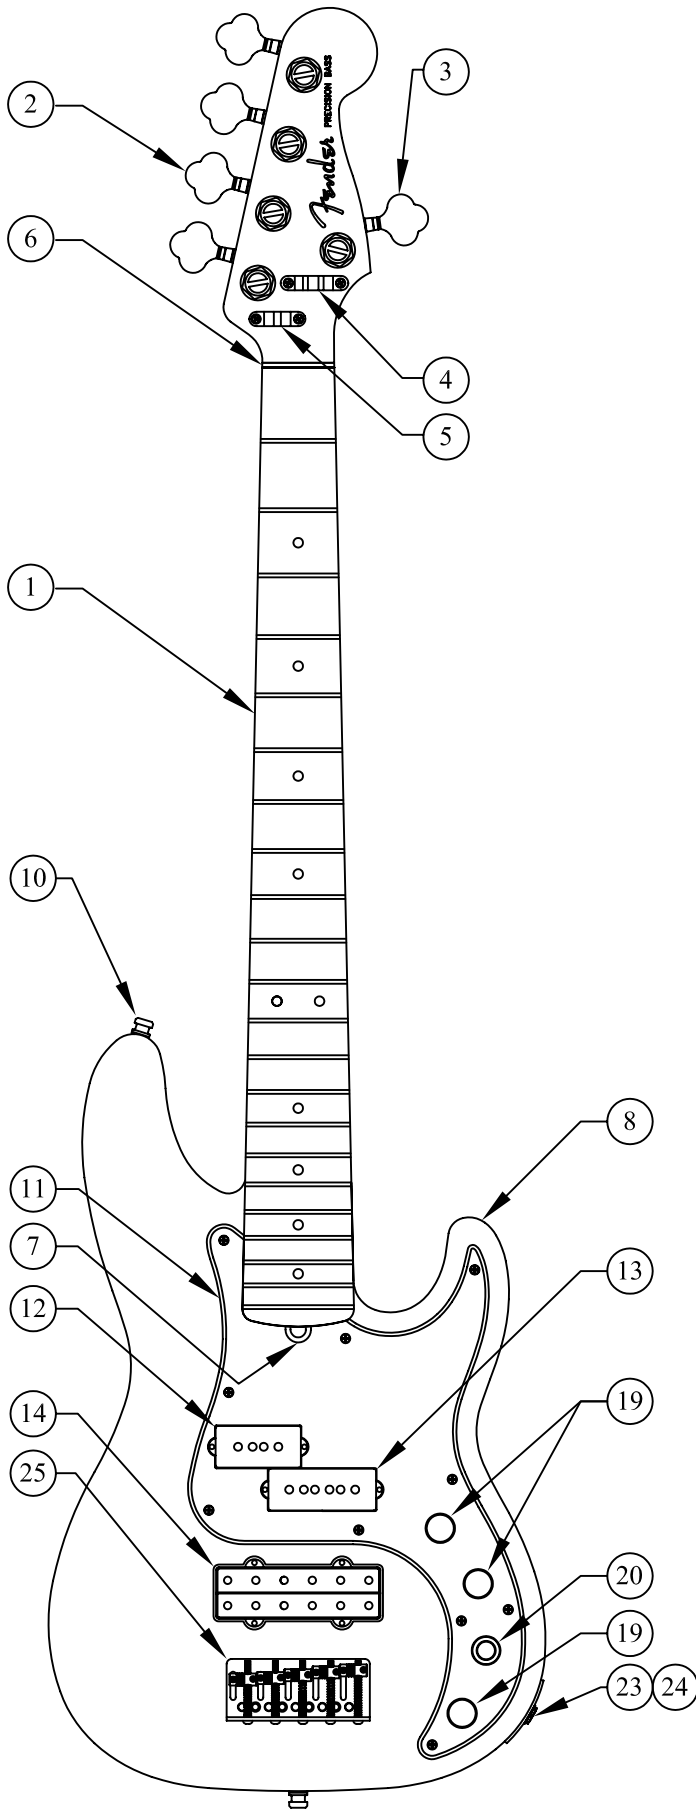

AMERICAN DELUXE PRECISION BASS® V (5-STRING), 0194260/4262, PF/MN

Fender®

CONTROL WIRING

DETAIL A

BRIDGE ASSEMBLY

AMERICAN DELUXE PRECISION BASS® V (5-STRING), 0194260/4262, PF/MN

REF.#	P/N	DESCRIPTION	REF.#	P/N	DESCRIPTION
1	0058771000	Neck, Pau Ferro - Am Dlx P-Bass	17	0053736000	Control 100KB. CN DTNT Tocos
	0058772000	Neck, Maple Cap - Am Dlx P-Bass		0016352000	Mounting Hex Nut
2	0056087000	Tuning Key, (4)		0022384000	Lock Washer
3	0056025000	Tuning Key	18	0049443000	Control 100KB Conc.
4	0058332000	String Guide		0016352000	Mounting Hex Nut
	0021407000	Mounting Screw		0022384000	Lock Washer
5	0058334000	String Guide	19	0013359000	Knob, Knurled Chrome
	0021407000	Mounting Screw		0028897001	Set Screw
6	0038487000	Bone Nut	20	0049457000	Knob, Knurled Lower Chrome
7	0048693000	Truss Rod Adjusting Wrench		0049458000	Knob, Knurled Upper Chrome
8	See Chart	Body American Deluxe, P-Bass V		0028897001	Set Screw
9	0058329000	Neck Mounting Plate		0050101000	Set Screw
	0021424000	Mounting Screw	21	0049705000	Battery Cover Bass Deluxe, Black
10	0021453000	Strap Button		0030654000	Mounting Screw
	0021422000	Mounting Screw		0018556000	Weatherstrip
	0019056000	Felt Washer, Black		0030688000	Insert - P/U & R/CVR
	0020491000	Felt Washer, White		0017405000	Battery 9V (2)
11	See Chart	Pickguard		0058775000	Battery Snap Assy.
	0021407000	Mounting Screw	22	0012869000	Solder Lug
12	0056174000	Pickup, Neck (Rhythm)		0015116000	Mounting Screw
	0021408000	Mounting Screw	23	0058251000	Jack Output Closed Stero
	0018556000	Weatherstrip		0016436000	Washer, Lock Intl
13	0056175000	Pickup, Middle (Lead)		0031153000	Washer, Flat
	0021408000	Mounting Screw		0016352000	Nut, Hex
	0018556000	Weatherstrip	24	0050100000	Jack Ferrule
14	0056135000	Pickup, V Bridge (Lawrence P-Bass)		0021407000	Mounting Screw
	0021408000	Mounting Screw	25	0058397000	Bridge Assy, Bass Dlx, V Upgrade
	0017333000	Weatherstrip		0021422000	Mounting Screw
15	0054137000	Circuit Board		0021109000	Adjusting Wrench
	0494400010	Control 25KA, P.C. Mtg.	26	0058395000	Bridge Plate
	0016352000	Mounting Hex Nut	27	0058374000	Bridge Section, (1-2)
	0050161000	Lock Washer	28	0058376000	Bridge Section, (3-5)
16	0049441000	Control Pan Alpha, 250K	29	0017571000	Intonation Screw, Blk (5)
	0016352000	Mounting Hex Nut	30	0018872000	Intonation Spring, Blk (5)
	0022384000	Lock Washer	31	0021093000	Height Adjustment Screw, Blk (4)
			32	0053019000	Height Adjustment Screw, Blk (6)
			33	0048604000	Ferrule, String A/S Bass