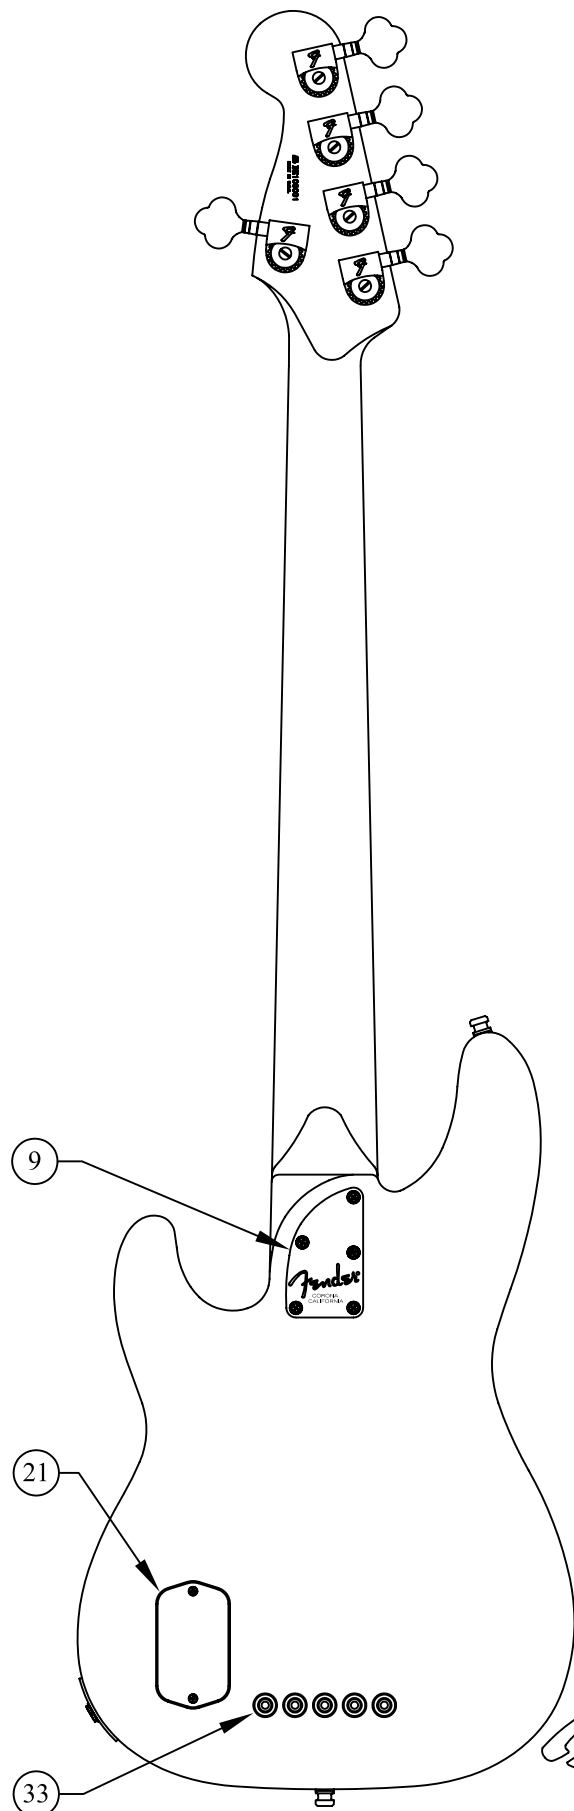

AMERICAN DELUXE PRECISION BASS® V (5-STRING), 0194260/4262, PF/MN

Fender®

CONTROL WIRING

DETAIL A

BRIDGE ASSEMBLY

AMERICAN DELUXE PRECISION BASS® V (5-STRING), 0194260/4262, PF/MN

REF.#	P/N	DESCRIPTION	REF.#	P/N	DESCRIPTION
1	0058771000	Neck, Pau Ferro - Am Dlx P-Bass	17	0053736000	Control 100KB. CN DTNT Tocos
	0058772000	Neck, Maple Cap - Am Dlx P-Bass		0016352000	Mounting Hex Nut
2	0056087000	Tuning Key, (4)		0022384000	Lock Washer
3	0056025000	Tuning Key	18	0049443000	Control 100KB Conc.
4	0058332000	String Guide		0016352000	Mounting Hex Nut
	0021407000	Mounting Screw		0022384000	Lock Washer
5	0058334000	String Guide	19	0013359000	Knob, Knurled Chrome
	0021407000	Mounting Screw		0028897001	Set Screw
6	0038487000	Bone Nut	20	0049457000	Knob, Knurled Lower Chrome
7	0048693000	Truss Rod Adjusting Wrench		0049458000	Knob, Knurled Upper Chrome
8	See Chart	Body American Deluxe, P-Bass V		0028897001	Set Screw
9	0058329000	Neck Mounting Plate		0050101000	Set Screw
	0021424000	Mounting Screw	21	0049705000	Battery Cover Bass Deluxe, Black
10	0021453000	Strap Button		0030654000	Mounting Screw
	0021422000	Mounting Screw		0018556000	Weatherstrip
	0019056000	Felt Washer, Black		0030688000	Insert - P/U & R/CVR
	0020491000	Felt Washer, White		0017405000	Battery 9V (2)
11	See Chart	Pickguard		0058775000	Battery Snap Assy.
	0021407000	Mounting Screw	22	0012869000	Solder Lug
12	0056174000	Pickup, Neck (Rhythm)		0015116000	Mounting Screw
	0021408000	Mounting Screw	23	0058251000	Jack Output Closed Stero
	0018556000	Weatherstrip		0016436000	Washer, Lock Intl
13	0056175000	Pickup, Middle (Lead)		0031153000	Washer, Flat
	0021408000	Mounting Screw		0016352000	Nut, Hex
	0018556000	Weatherstrip	24	0050100000	Jack Ferrule
14	0056135000	Pickup, V Bridge (Lawrence P-Bass)		0021407000	Mounting Screw
	0021408000	Mounting Screw	25	0058397000	Bridge Assy, Bass Dlx, V Upgrade
	0017333000	Weatherstrip		0021422000	Mounting Screw
15	0054137000	Circuit Board		0021109000	Adjusting Wrench
	0494400010	Control 25KA, P.C. Mtg.	26	0058395000	Bridge Plate
	0016352000	Mounting Hex Nut	27	0058374000	Bridge Section, (1-2)
	0050161000	Lock Washer	28	0058376000	Bridge Section, (3-5)
16	0049441000	Control Pan Alpha, 250K	29	0017571000	Intonation Screw, Blk (5)
	0016352000	Mounting Hex Nut	30	0018872000	Intonation Spring, Blk (5)
	0022384000	Lock Washer	31	0021093000	Height Adjustment Screw, Blk (4)
			32	0053019000	Height Adjustment Screw, Blk (6)
			33	0048604000	Ferrule, String A/S Bass