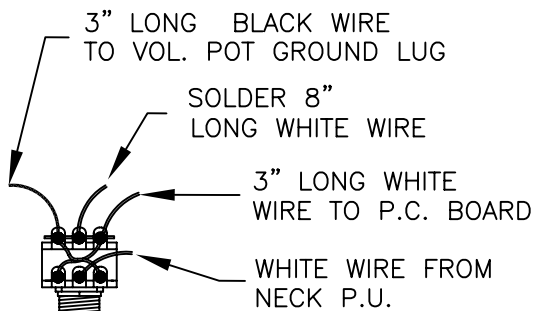

AMERICAN DELUXE PRECISION BASS® V (5-STRING), 0194260/4262, PF/MN

Fender®

CONTROL WIRING

DETAIL A

BRIDGE ASSEMBLY

AMERICAN DELUXE PRECISION BASS® V (5-STRING), 0194260/4262, PF/MN

REF.#	P/N	DESCRIPTION	REF.#	P/N	DESCRIPTION
1	0058771000	Neck, Pau Ferro - Am Dlx P-Bass	17	0053736000	Control 100KB. CN DTNT Tocos
	0058772000	Neck, Maple Cap - Am Dlx P-Bass		0016352000	Mounting Hex Nut
2	0056087000	Tuning Key, (4)		0022384000	Lock Washer
3	0056025000	Tuning Key	18	0049443000	Control 100KB Conc.
4	0058332000	String Guide		0016352000	Mounting Hex Nut
	0021407000	Mounting Screw		0022384000	Lock Washer
5	0058334000	String Guide	19	0013359000	Knob, Knurled Chrome
	0021407000	Mounting Screw		0028897001	Set Screw
6	0038487000	Bone Nut	20	0049457000	Knob, Knurled Lower Chrome
7	0048693000	Truss Rod Adjusting Wrench		0049458000	Knob, Knurled Upper Chrome
8	See Chart	Body American Deluxe, P-Bass V		0028897001	Set Screw
9	0058329000	Neck Mounting Plate		0050101000	Set Screw
	0021424000	Mounting Screw	21	0049705000	Battery Cover Bass Deluxe, Black
10	0021453000	Strap Button		0030654000	Mounting Screw
	0021422000	Mounting Screw		0018556000	Weatherstrip
	0019056000	Felt Washer, Black		0030688000	Insert - P/U & R/CVR
	0020491000	Felt Washer, White		0017405000	Battery 9V (2)
11	See Chart	Pickguard		0058775000	Battery Snap Assy.
	0021407000	Mounting Screw	22	0012869000	Solder Lug
12	0056174000	Pickup, Neck (Rhythm)		0015116000	Mounting Screw
	0021408000	Mounting Screw	23	0058251000	Jack Output Closed Stero
	0018556000	Weatherstrip		0016436000	Washer, Lock Intl
13	0056175000	Pickup, Middle (Lead)		0031153000	Washer, Flat
	0021408000	Mounting Screw		0016352000	Nut, Hex
	0018556000	Weatherstrip	24	0050100000	Jack Ferrule
14	0056135000	Pickup, V Bridge (Lawrence P-Bass)		0021407000	Mounting Screw
	0021408000	Mounting Screw	25	0058397000	Bridge Assy, Bass Dlx, V Upgrade
	0017333000	Weatherstrip		0021422000	Mounting Screw
15	0054137000	Circuit Board		0021109000	Adjusting Wrench
	0494400010	Control 25KA, P.C. Mtg.	26	0058395000	Bridge Plate
	0016352000	Mounting Hex Nut	27	0058374000	Bridge Section, (1-2)
	0050161000	Lock Washer	28	0058376000	Bridge Section, (3-5)
16	0049441000	Control Pan Alpha, 250K	29	0017571000	Intonation Screw, Blk (5)
	0016352000	Mounting Hex Nut	30	0018872000	Intonation Spring, Blk (5)
	0022384000	Lock Washer	31	0021093000	Height Adjustment Screw, Blk (4)
			32	0053019000	Height Adjustment Screw, Blk (6)
			33	0048604000	Ferrule, String A/S Bass