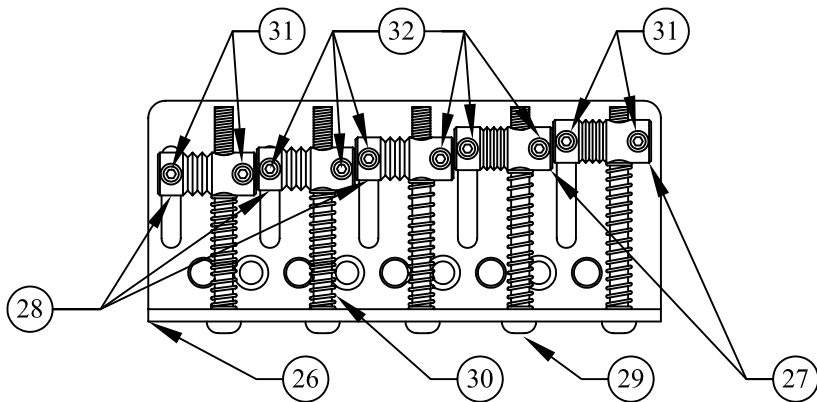

AMERICAN DELUXE P-BASS[®] V, ASH, RW/MN, 0194360/4362

Fender[®]

CONTROL ASSEMBLY

DETAIL A

BRIDGE ASSEMBLY

AMERICAN DELUXE P-BASS® V, ASH, RW/MN, 0194360/4362

REF.#	P/N	DESCRIPTION	REF.#	P/N	DESCRIPTION
1	0058771000	Neck, Pau Ferro - Am Dlx P-Bass	17	0053736000	Control 100KB. CN
	0058772000	Neck, Maple Cap - Am Dlx P-Bass		0016352000	Mounting Hex Nut
2	0056087000	Tuning Key, (4)		0022384000	Lock Washer
3	0056025000	Tuning Key	18	0049443000	Control 100KB CNTR DTNT
4	0058332000	String Guide - 3 Str		0016352000	Mounting Hex Nut
	0021407000	Mounting Screw		0022384000	Lock Washer
5	0058334000	String Guide - 2 Str	19	0013359000	Knob, Knurled Chrome
	0021407000	Mounting Screw		0028897001	Set Screw
6	0038487000	Bone Nut	20	0049457000	Knob, Knurled Lower Chrome
7	0048693000	Truss Rod Adjusting Wrench		0049458000	Knob, Knurled Upper Chrome
8	See Chart	Body American Deluxe, P-Bass V, ASH		0028897001	Set Screw
9	0058329000	Neck Mounting Plate		0050101000	Set Screw
	0021424000	Mounting Screw	21	0049705000	Battery Cover Bass Deluxe, Black
10	0021453000	Strap Button		0030654000	Mounting Screw
	0021422000	Mounting Screw		0018556000	Weatherstrip
	0019056000	Felt Washer, Black		0030688000	Insert - P/U & R/CVR
	0020491000	Felt Washer, White		0017405000	Battery 9V
11	See Chart	Pickguard		0058775000	Battery Snap Assy.
	0021407000	Mounting Screw	22	0012869000	Solder Lug
12	0056174000	Pickup, Neck (Rhythm)		0015116000	Mounting Screw
	0021408000	Mounting Screw	23	0058251000	Jack Output Closed Stero
	0018556000	Weatherstrip		0016436000	Washer, Lock Intl
13	0056175000	Pickup, Middle (Lead)		0031153000	Washer, Flat
	0021408000	Mounting Screw		0016352000	Nut, Hex
	0018556000	Weatherstrip	24	0050100000	Jack Ferrule
14	0056135000	Pickup, HB Bridge PB Dlx V		0021407000	Mounting Screw
	0021408000	Mounting Screw	25	0058397000	Bridge Assy, Bass Dlx, V Upgrade
	0017333000	Weatherstrip		0021422000	Mounting Screw
15	0054137000	Circuit Board		0021109000	Adjusting Wrench
	0049440000	Control 25KA, P.C. Mtg.	26	0058395000	Bridge Plate
	0016352000	Mounting Hex Nut	27	0058374000	Bridge Section, (1-2)
	0050161000	Lock Washer	28	0058376000	Bridge Section, (3-5)
16	0049441000	Control Pan Alpha, 250K	29	0017571000	Intonation Screw, Blk (5)
	0016352000	Mounting Hex Nut	30	0018872000	Intonation Spring, Blk (5)
	0022384000	Lock Washer	31	0021093000	Height Adjustment Screw, Blk (4)
			32	0053019000	Height Adjustment Screw, Blk (6)
			33	0048604000	Ferrule, String A/S Bass