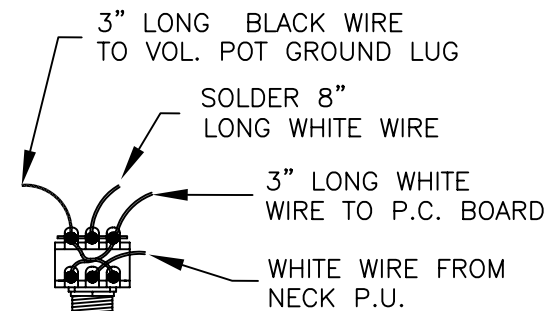

AMERICAN DELUXE P-BASS[®] V, ASH, RW/MN, 0194360/4362

Fender[®]

CONTROL ASSEMBLY

DETAIL A

BRIDGE ASSEMBLY

AMERICAN DELUXE P-BASS® V, ASH, RW/MN, 0194360/4362

REF.#	P/N	DESCRIPTION	REF.#	P/N	DESCRIPTION
1	0058771000	Neck, Pau Ferro - Am Dlx P-Bass	17	0053736000	Control 100KB. CN
	0058772000	Neck, Maple Cap - Am Dlx P-Bass		0016352000	Mounting Hex Nut
2	0056087000	Tuning Key, (4)		0022384000	Lock Washer
3	0056025000	Tuning Key	18	0049443000	Control 100KB CNTR DTNT
4	0058332000	String Guide - 3 Str		0016352000	Mounting Hex Nut
	0021407000	Mounting Screw		0022384000	Lock Washer
5	0058334000	String Guide - 2 Str	19	0013359000	Knob, Knurled Chrome
	0021407000	Mounting Screw		0028897001	Set Screw
6	0038487000	Bone Nut	20	0049457000	Knob, Knurled Lower Chrome
7	0048693000	Truss Rod Adjusting Wrench		0049458000	Knob, Knurled Upper Chrome
8	See Chart	Body American Deluxe, P-Bass V, ASH		0028897001	Set Screw
9	0058329000	Neck Mounting Plate		0050101000	Set Screw
	0021424000	Mounting Screw	21	0049705000	Battery Cover Bass Deluxe, Black
10	0021453000	Strap Button		0030654000	Mounting Screw
	0021422000	Mounting Screw		0018556000	Weatherstrip
	0019056000	Felt Washer, Black		0030688000	Insert - P/U & R/CVR
	0020491000	Felt Washer, White		0017405000	Battery 9V
11	See Chart	Pickguard		0058775000	Battery Snap Assy.
	0021407000	Mounting Screw	22	0012869000	Solder Lug
12	0056174000	Pickup, Neck (Rhythm)		0015116000	Mounting Screw
	0021408000	Mounting Screw	23	0058251000	Jack Output Closed Stero
	0018556000	Weatherstrip		0016436000	Washer, Lock Intl
13	0056175000	Pickup, Middle (Lead)		0031153000	Washer, Flat
	0021408000	Mounting Screw		0016352000	Nut, Hex
	0018556000	Weatherstrip	24	0050100000	Jack Ferrule
14	0056135000	Pickup, HB Bridge PB Dlx V		0021407000	Mounting Screw
	0021408000	Mounting Screw	25	0058397000	Bridge Assy, Bass Dlx, V Upgrade
	0017333000	Weatherstrip		0021422000	Mounting Screw
15	0054137000	Circuit Board		0021109000	Adjusting Wrench
	0049440000	Control 25KA, P.C. Mtg.	26	0058395000	Bridge Plate
	0016352000	Mounting Hex Nut	27	0058374000	Bridge Section, (1-2)
	0050161000	Lock Washer	28	0058376000	Bridge Section, (3-5)
16	0049441000	Control Pan Alpha, 250K	29	0017571000	Intonation Screw, Blk (5)
	0016352000	Mounting Hex Nut	30	0018872000	Intonation Spring, Blk (5)
	0022384000	Lock Washer	31	0021093000	Height Adjustment Screw, Blk (4)
			32	0053019000	Height Adjustment Screw, Blk (6)
			33	0048604000	Ferrule, String A/S Bass