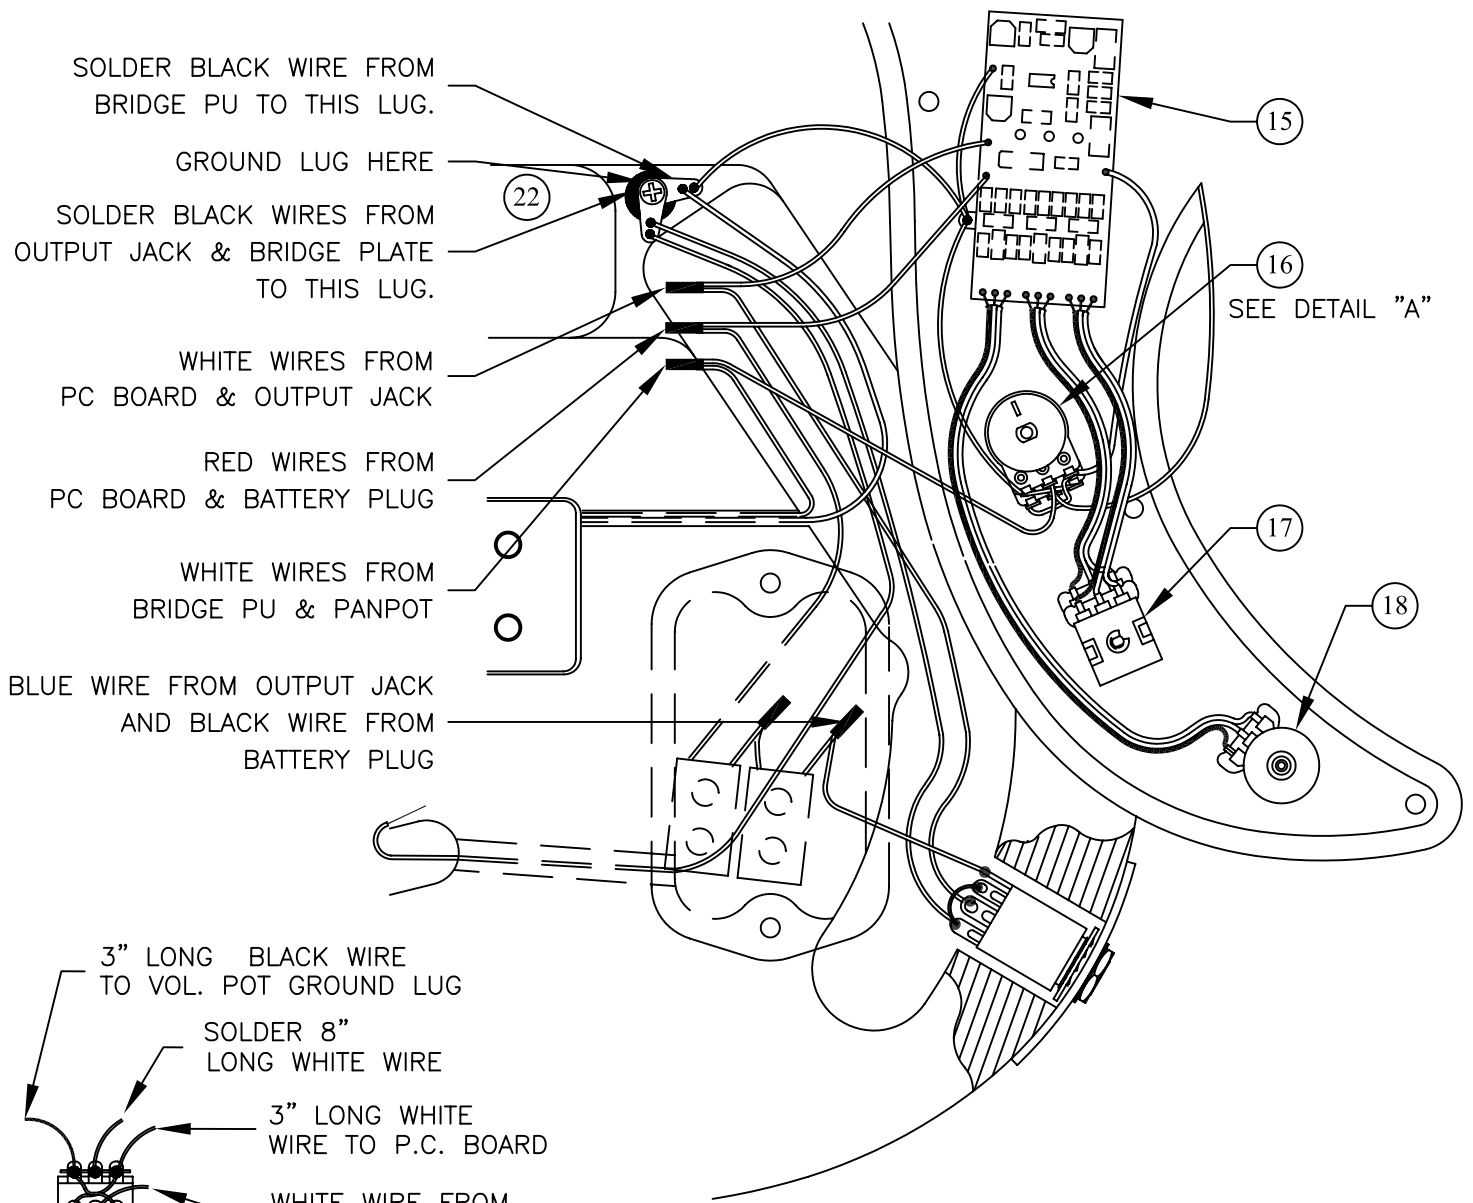

CONTROL ASSEMBLY