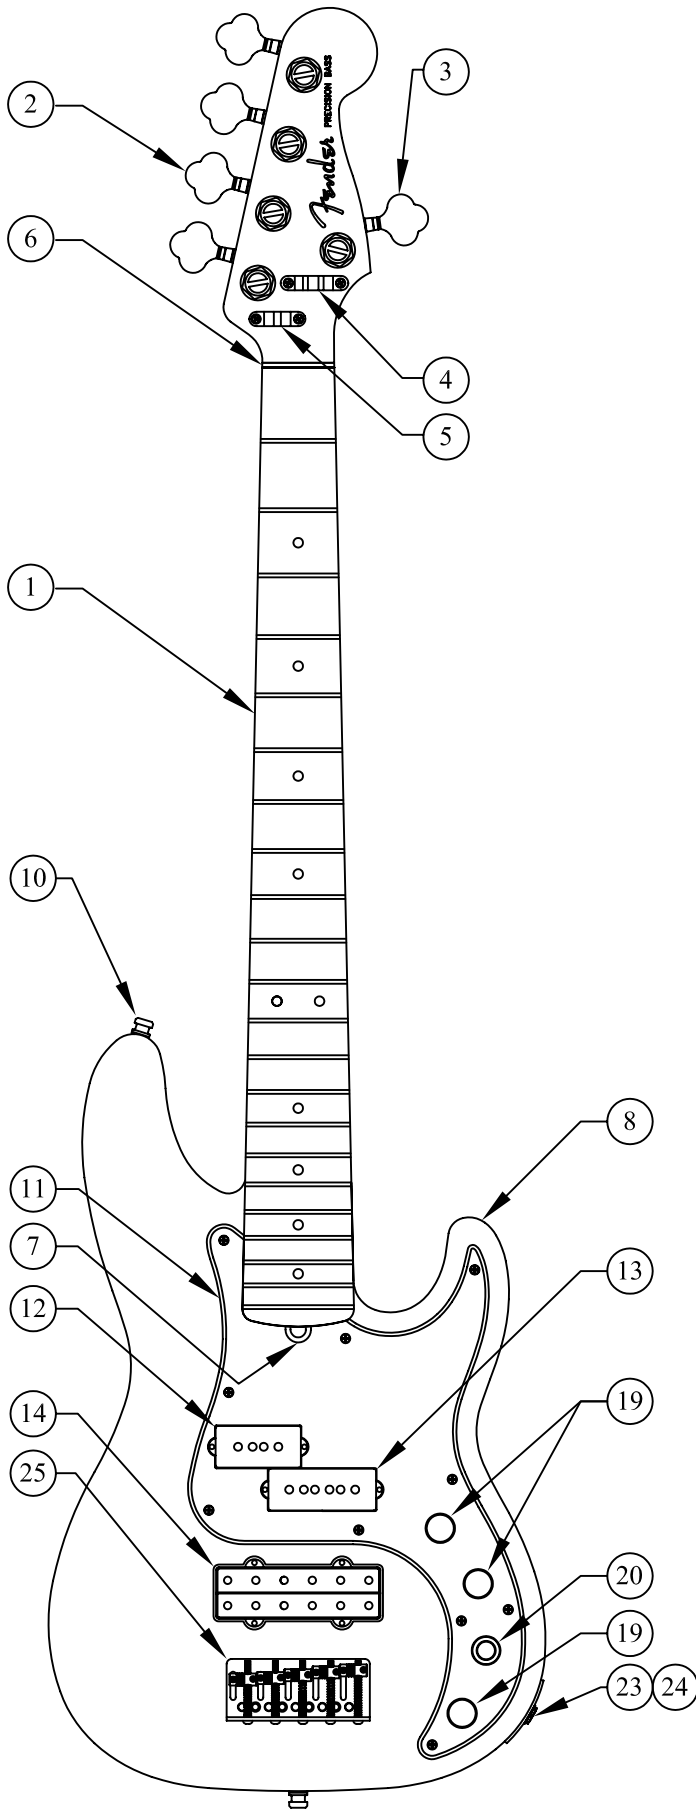

AMERICAN DELUXE P-BASS[®] V, ASH, RW/MN, 0194360/4362

Fender[®]

CONTROL ASSEMBLY

DETAIL A

BRIDGE ASSEMBLY

AMERICAN DELUXE P-BASS® V, ASH, RW/MN, 0194360/4362

REF.#	P/N	DESCRIPTION	REF.#	P/N	DESCRIPTION
1	0058771000	Neck, Pau Ferro - Am Dlx P-Bass	17	0053736000	Control 100KB. CN
	0058772000	Neck, Maple Cap - Am Dlx P-Bass		0016352000	Mounting Hex Nut
2	0056087000	Tuning Key, (4)		0022384000	Lock Washer
3	0056025000	Tuning Key	18	0049443000	Control 100KB CNTR DTNT
4	0058332000	String Guide - 3 Str		0016352000	Mounting Hex Nut
	0021407000	Mounting Screw		0022384000	Lock Washer
5	0058334000	String Guide - 2 Str	19	0013359000	Knob, Knurled Chrome
	0021407000	Mounting Screw		0028897001	Set Screw
6	0038487000	Bone Nut	20	0049457000	Knob, Knurled Lower Chrome
7	0048693000	Truss Rod Adjusting Wrench		0049458000	Knob, Knurled Upper Chrome
8	See Chart	Body American Deluxe, P-Bass V, ASH		0028897001	Set Screw
9	0058329000	Neck Mounting Plate		0050101000	Set Screw
	0021424000	Mounting Screw	21	0049705000	Battery Cover Bass Deluxe, Black
10	0021453000	Strap Button		0030654000	Mounting Screw
	0021422000	Mounting Screw		0018556000	Weatherstrip
	0019056000	Felt Washer, Black		0030688000	Insert - P/U & R/CVR
	0020491000	Felt Washer, White		0017405000	Battery 9V
11	See Chart	Pickguard		0058775000	Battery Snap Assy.
	0021407000	Mounting Screw	22	0012869000	Solder Lug
12	0056174000	Pickup, Neck (Rhythm)		0015116000	Mounting Screw
	0021408000	Mounting Screw	23	0058251000	Jack Output Closed Stero
	0018556000	Weatherstrip		0016436000	Washer, Lock Intl
13	0056175000	Pickup, Middle (Lead)		0031153000	Washer, Flat
	0021408000	Mounting Screw		0016352000	Nut, Hex
	0018556000	Weatherstrip	24	0050100000	Jack Ferrule
14	0056135000	Pickup, HB Bridge PB Dlx V		0021407000	Mounting Screw
	0021408000	Mounting Screw	25	0058397000	Bridge Assy, Bass Dlx, V Upgrade
	0017333000	Weatherstrip		0021422000	Mounting Screw
15	0054137000	Circuit Board		0021109000	Adjusting Wrench
	0049440000	Control 25KA, P.C. Mtg.	26	0058395000	Bridge Plate
	0016352000	Mounting Hex Nut	27	0058374000	Bridge Section, (1-2)
	0050161000	Lock Washer	28	0058376000	Bridge Section, (3-5)
16	0049441000	Control Pan Alpha, 250K	29	0017571000	Intonation Screw, Blk (5)
	0016352000	Mounting Hex Nut	30	0018872000	Intonation Spring, Blk (5)
	0022384000	Lock Washer	31	0021093000	Height Adjustment Screw, Blk (4)
			32	0053019000	Height Adjustment Screw, Blk (6)
			33	0048604000	Ferrule, String A/S Bass