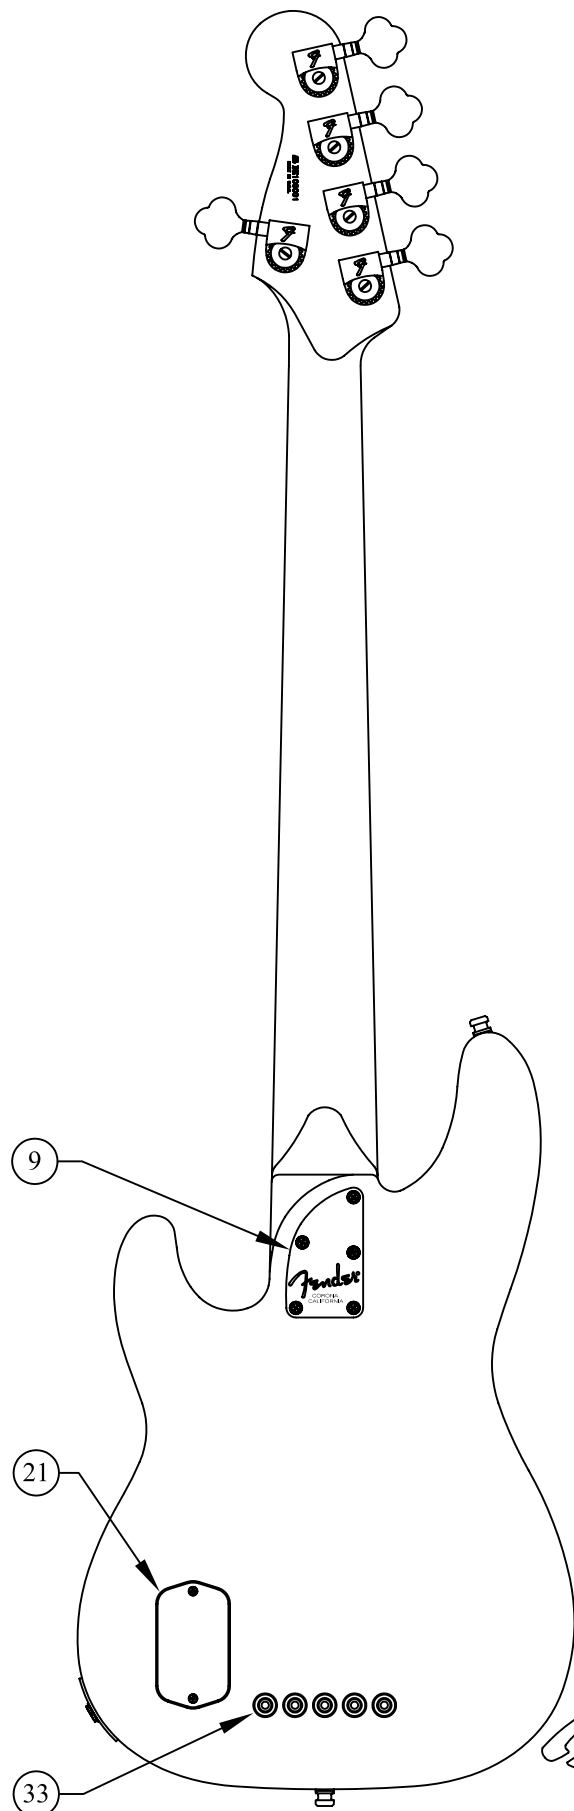

AMERICAN DELUXE P-BASS[®] V, ASH, RW/MN, 0194360/4362

Fender[®]

CONTROL ASSEMBLY

DETAIL A

BRIDGE ASSEMBLY

AMERICAN DELUXE P-BASS® V, ASH, RW/MN, 0194360/4362

REF.#	P/N	DESCRIPTION	REF.#	P/N	DESCRIPTION
1	0058771000	Neck, Pau Ferro - Am Dlx P-Bass	17	0053736000	Control 100KB. CN
	0058772000	Neck, Maple Cap - Am Dlx P-Bass		0016352000	Mounting Hex Nut
2	0056087000	Tuning Key, (4)		0022384000	Lock Washer
3	0056025000	Tuning Key	18	0049443000	Control 100KB CNTR DTNT
4	0058332000	String Guide - 3 Str		0016352000	Mounting Hex Nut
	0021407000	Mounting Screw		0022384000	Lock Washer
5	0058334000	String Guide - 2 Str	19	0013359000	Knob, Knurled Chrome
	0021407000	Mounting Screw		0028897001	Set Screw
6	0038487000	Bone Nut	20	0049457000	Knob, Knurled Lower Chrome
7	0048693000	Truss Rod Adjusting Wrench		0049458000	Knob, Knurled Upper Chrome
8	See Chart	Body American Deluxe, P-Bass V, ASH		0028897001	Set Screw
9	0058329000	Neck Mounting Plate		0050101000	Set Screw
	0021424000	Mounting Screw	21	0049705000	Battery Cover Bass Deluxe, Black
10	0021453000	Strap Button		0030654000	Mounting Screw
	0021422000	Mounting Screw		0018556000	Weatherstrip
	0019056000	Felt Washer, Black		0030688000	Insert - P/U & R/CVR
	0020491000	Felt Washer, White		0017405000	Battery 9V
11	See Chart	Pickguard		0058775000	Battery Snap Assy.
	0021407000	Mounting Screw	22	0012869000	Solder Lug
12	0056174000	Pickup, Neck (Rhythm)		0015116000	Mounting Screw
	0021408000	Mounting Screw	23	0058251000	Jack Output Closed Stero
	0018556000	Weatherstrip		0016436000	Washer, Lock Intl
13	0056175000	Pickup, Middle (Lead)		0031153000	Washer, Flat
	0021408000	Mounting Screw		0016352000	Nut, Hex
	0018556000	Weatherstrip	24	0050100000	Jack Ferrule
14	0056135000	Pickup, HB Bridge PB Dlx V		0021407000	Mounting Screw
	0021408000	Mounting Screw	25	0058397000	Bridge Assy, Bass Dlx, V Upgrade
	0017333000	Weatherstrip		0021422000	Mounting Screw
15	0054137000	Circuit Board		0021109000	Adjusting Wrench
	0049440000	Control 25KA, P.C. Mtg.	26	0058395000	Bridge Plate
	0016352000	Mounting Hex Nut	27	0058374000	Bridge Section, (1-2)
	0050161000	Lock Washer	28	0058376000	Bridge Section, (3-5)
16	0049441000	Control Pan Alpha, 250K	29	0017571000	Intonation Screw, Blk (5)
	0016352000	Mounting Hex Nut	30	0018872000	Intonation Spring, Blk (5)
	0022384000	Lock Washer	31	0021093000	Height Adjustment Screw, Blk (4)
			32	0053019000	Height Adjustment Screw, Blk (6)
			33	0048604000	Ferrule, String A/S Bass