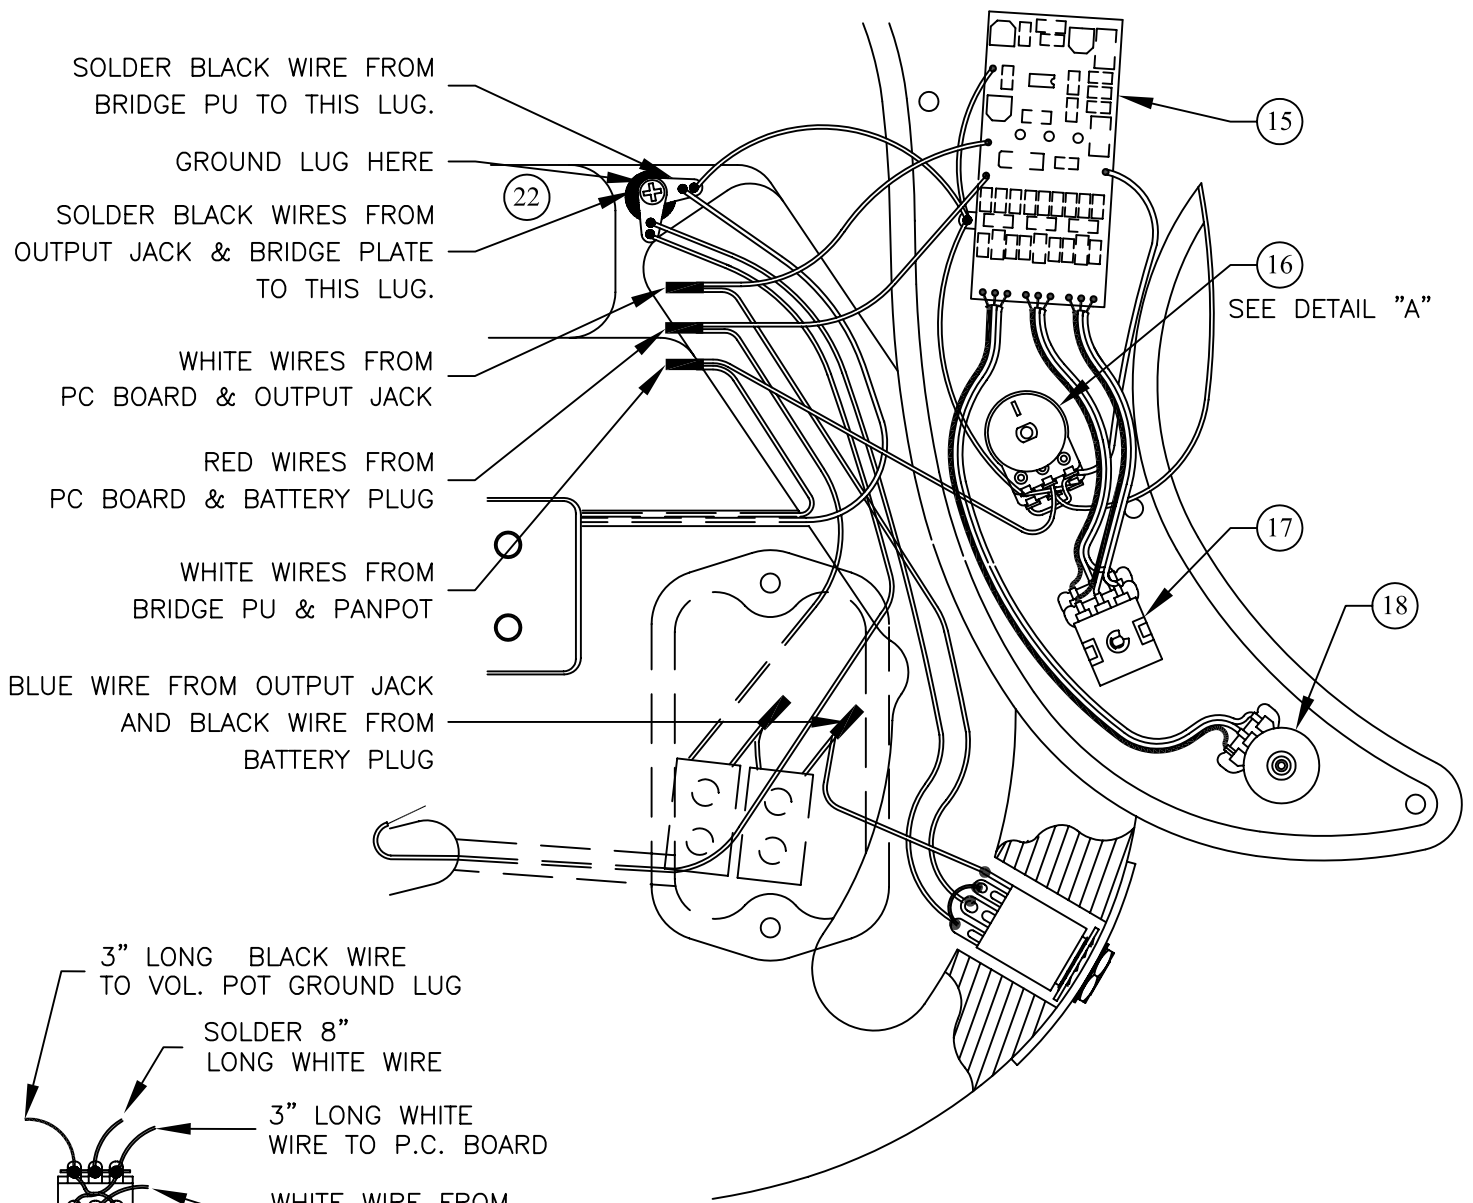

CONTROL ASSEMBLY