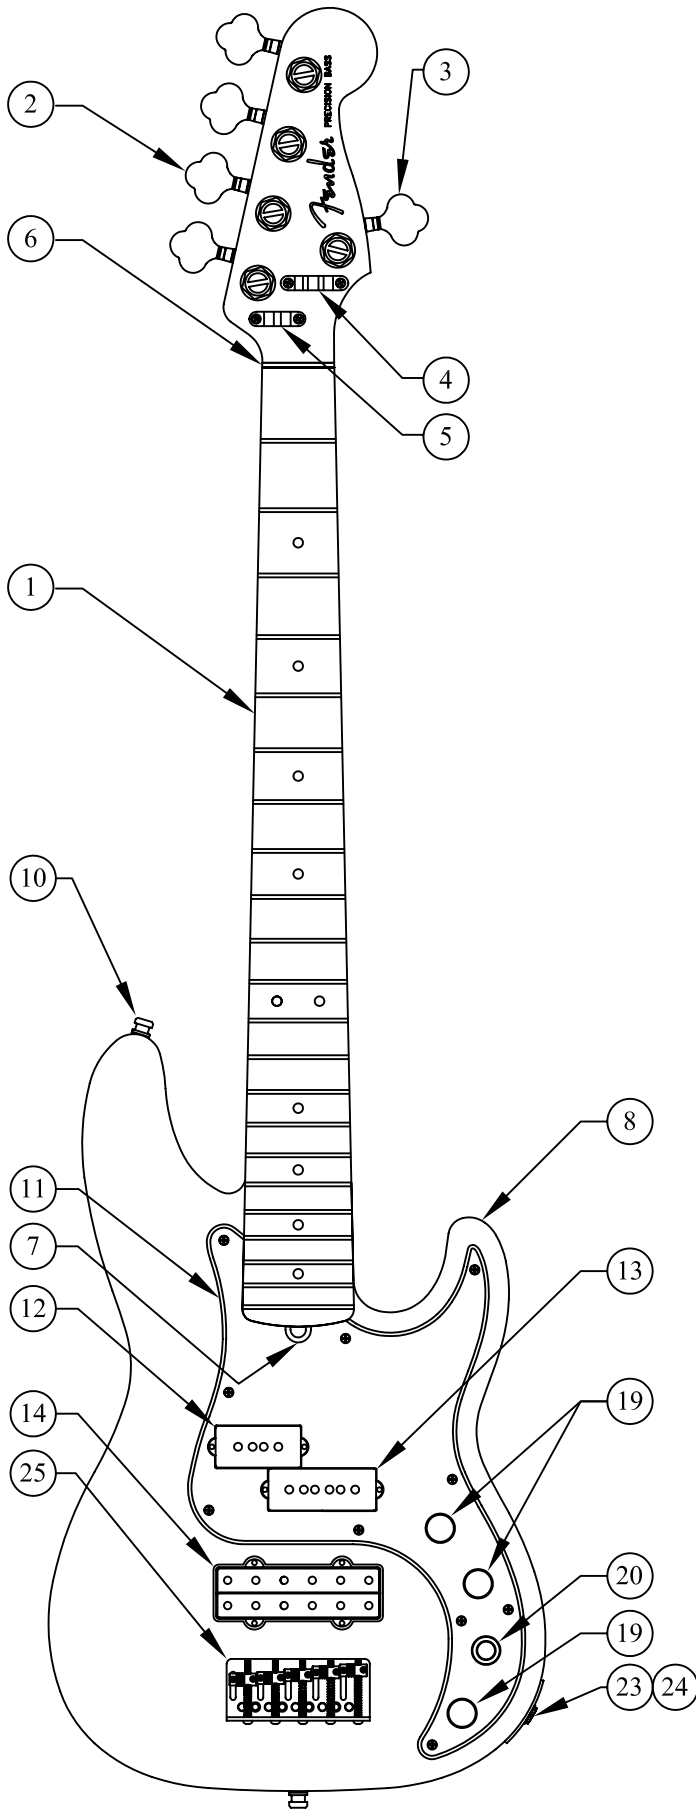

AMERICAN DELUXE P-BASS[®] V, ASH, RW/MN, 0194360/4362

Fender[®]

CONTROL ASSEMBLY

DETAIL A

BRIDGE ASSEMBLY

AMERICAN DELUXE P-BASS® V, ASH, RW/MN, 0194360/4362

REF.#	P/N	DESCRIPTION	REF.#	P/N	DESCRIPTION
1	0058771000	Neck, Pau Ferro - Am Dlx P-Bass	17	0053736000	Control 100KB. CN
	0058772000	Neck, Maple Cap - Am Dlx P-Bass		0016352000	Mounting Hex Nut
2	0063547000	Tuning Key, (4)		0022384000	Lock Washer
3	0064195000	Tuning Key	18	0049443000	Control 100KB CNTR DTNT
4	0058332000	String Guide - 3 Str		0016352000	Mounting Hex Nut
	0021407000	Mounting Screw		0022384000	Lock Washer
5	0058334000	String Guide - 2 Str	19	0013359000	Knob, Knurled Chrome
	0021407000	Mounting Screw		0028897001	Set Screw
6	0038487000	Bone Nut	20	0049457000	Knob, Knurled Lower Chrome
7	0048693000	Truss Rod Adjusting Wrench		0049458000	Knob, Knurled Upper Chrome
8	See Chart	Body American Deluxe, P-Bass V, ASH		0028897001	Set Screw
9	0058329000	Neck Mounting Plate		0050101000	Set Screw
	0021424000	Mounting Screw	21	0049705000	Battery Cover Bass Deluxe, Black
10	0021453000	Strap Button		0030654000	Mounting Screw
	0021422000	Mounting Screw		0018556000	Weatherstrip
	0019056000	Felt Washer, Black		0030688000	Insert - P/U & R/CVR
	0020491000	Felt Washer, White		0017405000	Battery 9V
11	See Chart	Pickguard		0058775000	Battery Snap Assy.
	0021407000	Mounting Screw	22	0012869000	Solder Lug
12	0056174000	Pickup, Neck (Rhythm)		0015116000	Mounting Screw
	0021408000	Mounting Screw	23	0058251000	Jack Output Closed Stero
	0018556000	Weatherstrip		0016436000	Washer, Lock Intl
13	0056175000	Pickup, Middle (Lead)		0031153000	Washer, Flat
	0021408000	Mounting Screw		0016352000	Nut, Hex
	0018556000	Weatherstrip	24	0050100000	Jack Ferrule
14	0056135000	Pickup, HB Bridge PB Dlx V		0021407000	Mounting Screw
	0021408000	Mounting Screw	25	0058397000	Bridge Assy, Bass Dlx, V Upgrade
	0017333000	Weatherstrip		0021422000	Mounting Screw
15	0054137000	Circuit Board		0021109000	Adjusting Wrench
	0049440000	Control 25KA, P.C. Mtg.	26	0058395000	Bridge Plate
	0016352000	Mounting Hex Nut	27	0058374000	Bridge Section, (1-2)
	0050161000	Lock Washer	28	0058376000	Bridge Section, (3-5)
16	0049441000	Control Pan Alpha, 250K	29	0017571000	Intonation Screw, Blk (5)
	0016352000	Mounting Hex Nut	30	0018872000	Intonation Spring, Blk (5)
	0022384000	Lock Washer	31	0021093000	Height Adjustment Screw, Blk (4)
			32	0053019000	Height Adjustment Screw, Blk (6)
			33	0048604000	Ferrule, String A/S Bass