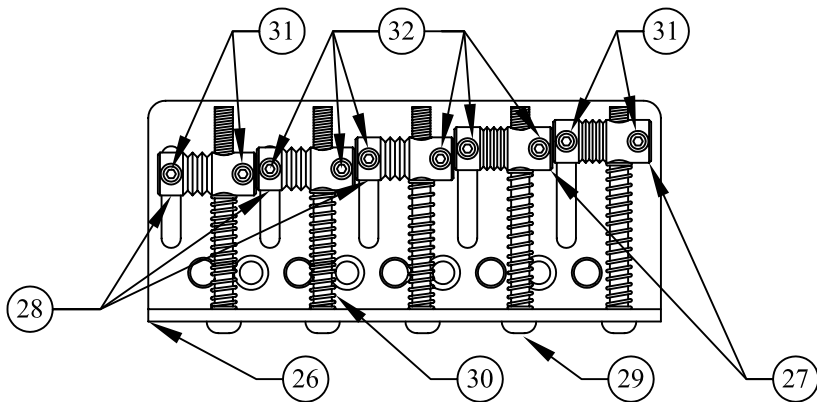

AMERICAN DELUXE P-BASS[®] V, ASH, RW/MN, 0194360/4362

Fender[®]

CONTROL ASSEMBLY

DETAIL A

BRIDGE ASSEMBLY

AMERICAN DELUXE P-BASS® V, ASH, RW/MN, 0194360/4362

REF.#	P/N	DESCRIPTION	REF.#	P/N	DESCRIPTION
1	0058771000	Neck, Pau Ferro - Am Dlx P-Bass	17	0053736000	Control 100KB. CN
	0058772000	Neck, Maple Cap - Am Dlx P-Bass		0016352000	Mounting Hex Nut
2	0063547000	Tuning Key, (4)		0022384000	Lock Washer
3	0064195000	Tuning Key	18	0049443000	Control 100KB CNTR DTNT
4	0058332000	String Guide - 3 Str		0016352000	Mounting Hex Nut
	0021407000	Mounting Screw		0022384000	Lock Washer
5	0058334000	String Guide - 2 Str	19	0013359000	Knob, Knurled Chrome
	0021407000	Mounting Screw		0028897001	Set Screw
6	0038487000	Bone Nut	20	0049457000	Knob, Knurled Lower Chrome
7	0048693000	Truss Rod Adjusting Wrench		0049458000	Knob, Knurled Upper Chrome
8	See Chart	Body American Deluxe, P-Bass V, ASH		0028897001	Set Screw
9	0058329000	Neck Mounting Plate		0050101000	Set Screw
	0021424000	Mounting Screw	21	0049705000	Battery Cover Bass Deluxe, Black
10	0021453000	Strap Button		0030654000	Mounting Screw
	0021422000	Mounting Screw		0018556000	Weatherstrip
	0019056000	Felt Washer, Black		0030688000	Insert - P/U & R/CVR
	0020491000	Felt Washer, White		0017405000	Battery 9V
11	See Chart	Pickguard		0058775000	Battery Snap Assy.
	0021407000	Mounting Screw	22	0012869000	Solder Lug
12	0056174000	Pickup, Neck (Rhythm)		0015116000	Mounting Screw
	0021408000	Mounting Screw	23	0058251000	Jack Output Closed Stero
	0018556000	Weatherstrip		0016436000	Washer, Lock Intl
13	0056175000	Pickup, Middle (Lead)		0031153000	Washer, Flat
	0021408000	Mounting Screw		0016352000	Nut, Hex
	0018556000	Weatherstrip	24	0050100000	Jack Ferrule
14	0056135000	Pickup, HB Bridge PB Dlx V		0021407000	Mounting Screw
	0021408000	Mounting Screw	25	0058397000	Bridge Assy, Bass Dlx, V Upgrade
	0017333000	Weatherstrip		0021422000	Mounting Screw
15	0054137000	Circuit Board		0021109000	Adjusting Wrench
	0049440000	Control 25KA, P.C. Mtg.	26	0058395000	Bridge Plate
	0016352000	Mounting Hex Nut	27	0058374000	Bridge Section, (1-2)
	0050161000	Lock Washer	28	0058376000	Bridge Section, (3-5)
16	0049441000	Control Pan Alpha, 250K	29	0017571000	Intonation Screw, Blk (5)
	0016352000	Mounting Hex Nut	30	0018872000	Intonation Spring, Blk (5)
	0022384000	Lock Washer	31	0021093000	Height Adjustment Screw, Blk (4)
			32	0053019000	Height Adjustment Screw, Blk (6)
			33	0048604000	Ferrule, String A/S Bass