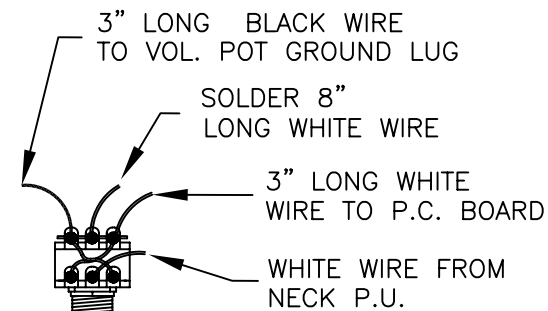

AMERICAN DELUXE P-BASS[®] V, ASH, RW/MN, 0194360/4362

Fender[®]

CONTROL ASSEMBLY

DETAIL A

BRIDGE ASSEMBLY

AMERICAN DELUXE P-BASS® V, ASH, RW/MN, 0194360/4362

REF.#	P/N	DESCRIPTION	REF.#	P/N	DESCRIPTION
1	0058771000	Neck, Pau Ferro - Am Dlx P-Bass	17	0053736000	Control 100KB. CN
	0058772000	Neck, Maple Cap - Am Dlx P-Bass		0016352000	Mounting Hex Nut
2	0063547000	Tuning Key, (4)		0022384000	Lock Washer
3	0064195000	Tuning Key	18	0049443000	Control 100KB CNTR DTNT
4	0058332000	String Guide - 3 Str		0016352000	Mounting Hex Nut
	0021407000	Mounting Screw		0022384000	Lock Washer
5	0058334000	String Guide - 2 Str	19	0013359000	Knob, Knurled Chrome
	0021407000	Mounting Screw		0028897001	Set Screw
6	0038487000	Bone Nut	20	0049457000	Knob, Knurled Lower Chrome
7	0048693000	Truss Rod Adjusting Wrench		0049458000	Knob, Knurled Upper Chrome
8	See Chart	Body American Deluxe, P-Bass V, ASH		0028897001	Set Screw
9	0058329000	Neck Mounting Plate		0050101000	Set Screw
	0021424000	Mounting Screw	21	0049705000	Battery Cover Bass Deluxe, Black
10	0021453000	Strap Button		0030654000	Mounting Screw
	0021422000	Mounting Screw		0018556000	Weatherstrip
	0019056000	Felt Washer, Black		0030688000	Insert - P/U & R/CVR
	0020491000	Felt Washer, White		0017405000	Battery 9V
11	See Chart	Pickguard		0058775000	Battery Snap Assy.
	0021407000	Mounting Screw	22	0012869000	Solder Lug
12	0056174000	Pickup, Neck (Rhythm)		0015116000	Mounting Screw
	0021408000	Mounting Screw	23	0058251000	Jack Output Closed Stero
	0018556000	Weatherstrip		0016436000	Washer, Lock Intl
13	0056175000	Pickup, Middle (Lead)		0031153000	Washer, Flat
	0021408000	Mounting Screw		0016352000	Nut, Hex
	0018556000	Weatherstrip	24	0050100000	Jack Ferrule
14	0056135000	Pickup, HB Bridge PB Dlx V		0021407000	Mounting Screw
	0021408000	Mounting Screw	25	0058397000	Bridge Assy, Bass Dlx, V Upgrade
	0017333000	Weatherstrip		0021422000	Mounting Screw
15	0054137000	Circuit Board		0021109000	Adjusting Wrench
	0049440000	Control 25KA, P.C. Mtg.	26	0058395000	Bridge Plate
	0016352000	Mounting Hex Nut	27	0058374000	Bridge Section, (1-2)
	0050161000	Lock Washer	28	0058376000	Bridge Section, (3-5)
16	0049441000	Control Pan Alpha, 250K	29	0017571000	Intonation Screw, Blk (5)
	0016352000	Mounting Hex Nut	30	0018872000	Intonation Spring, Blk (5)
	0022384000	Lock Washer	31	0021093000	Height Adjustment Screw, Blk (4)
			32	0053019000	Height Adjustment Screw, Blk (6)
			33	0048604000	Ferrule, String A/S Bass