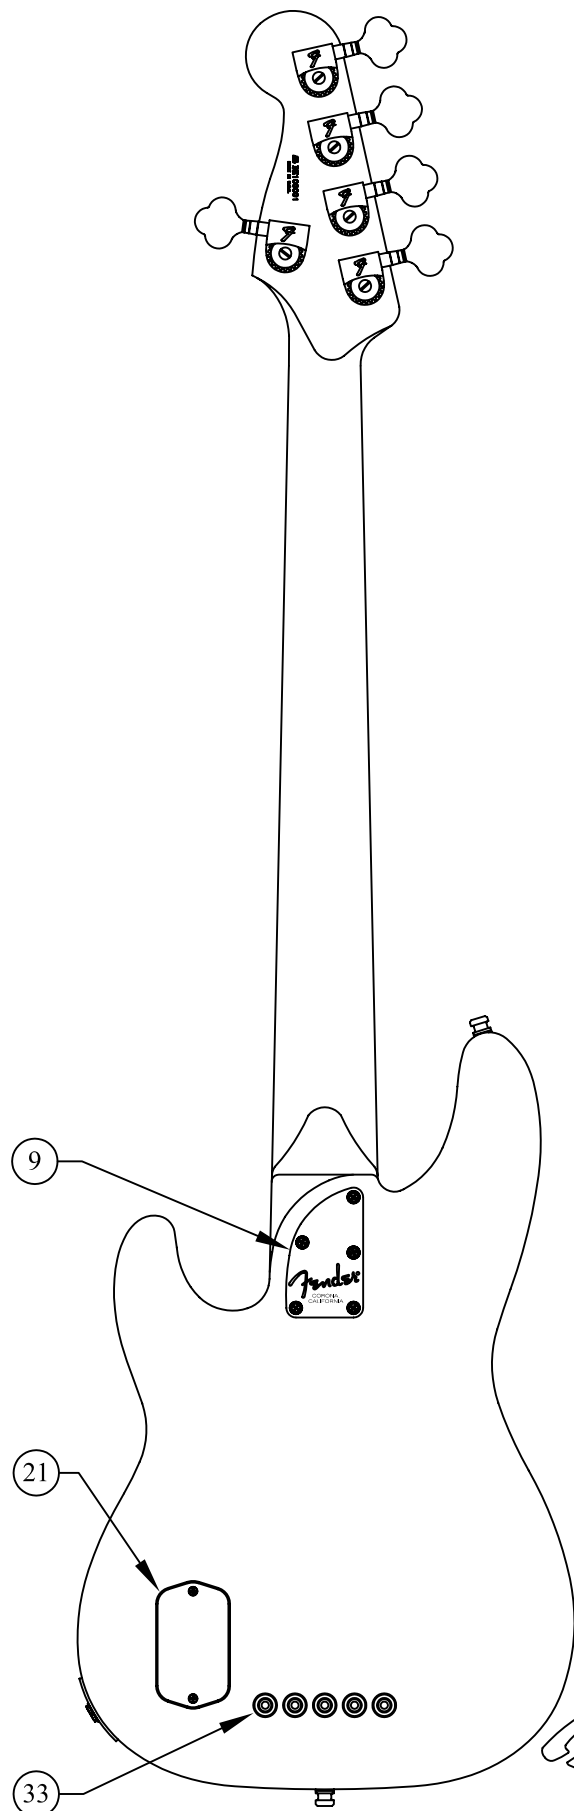

AMERICAN DELUXE P-BASS[®] V, ASH, RW/MN, 0194360/4362

Fender[®]

CONTROL ASSEMBLY

DETAIL A

BRIDGE ASSEMBLY

AMERICAN DELUXE P-BASS® V, ASH, RW/MN, 0194360/4362

REF.#	P/N	DESCRIPTION	REF.#	P/N	DESCRIPTION
1	0058771000	Neck, Pau Ferro - Am Dlx P-Bass	17	0053736000	Control 100KB. CN
	0058772000	Neck, Maple Cap - Am Dlx P-Bass		0016352000	Mounting Hex Nut
2	0063547000	Tuning Key, (4)		0022384000	Lock Washer
3	0064195000	Tuning Key	18	0049443000	Control 100KB CNTR DTNT
4	0058332000	String Guide - 3 Str		0016352000	Mounting Hex Nut
	0021407000	Mounting Screw		0022384000	Lock Washer
5	0058334000	String Guide - 2 Str	19	0013359000	Knob, Knurled Chrome
	0021407000	Mounting Screw		0028897001	Set Screw
6	0038487000	Bone Nut	20	0049457000	Knob, Knurled Lower Chrome
7	0048693000	Truss Rod Adjusting Wrench		0049458000	Knob, Knurled Upper Chrome
8	See Chart	Body American Deluxe, P-Bass V, ASH		0028897001	Set Screw
9	0058329000	Neck Mounting Plate		0050101000	Set Screw
	0021424000	Mounting Screw	21	0049705000	Battery Cover Bass Deluxe, Black
10	0021453000	Strap Button		0030654000	Mounting Screw
	0021422000	Mounting Screw		0018556000	Weatherstrip
	0019056000	Felt Washer, Black		0030688000	Insert - P/U & R/CVR
	0020491000	Felt Washer, White		0017405000	Battery 9V
11	See Chart	Pickguard		0058775000	Battery Snap Assy.
	0021407000	Mounting Screw	22	0012869000	Solder Lug
12	0056174000	Pickup, Neck (Rhythm)		0015116000	Mounting Screw
	0021408000	Mounting Screw	23	0058251000	Jack Output Closed Stero
	0018556000	Weatherstrip		0016436000	Washer, Lock Intl
13	0056175000	Pickup, Middle (Lead)		0031153000	Washer, Flat
	0021408000	Mounting Screw		0016352000	Nut, Hex
	0018556000	Weatherstrip	24	0050100000	Jack Ferrule
14	0056135000	Pickup, HB Bridge PB Dlx V		0021407000	Mounting Screw
	0021408000	Mounting Screw	25	0058397000	Bridge Assy, Bass Dlx, V Upgrade
	0017333000	Weatherstrip		0021422000	Mounting Screw
15	0054137000	Circuit Board		0021109000	Adjusting Wrench
	0049440000	Control 25KA, P.C. Mtg.	26	0058395000	Bridge Plate
	0016352000	Mounting Hex Nut	27	0058374000	Bridge Section, (1-2)
	0050161000	Lock Washer	28	0058376000	Bridge Section, (3-5)
16	0049441000	Control Pan Alpha, 250K	29	0017571000	Intonation Screw, Blk (5)
	0016352000	Mounting Hex Nut	30	0018872000	Intonation Spring, Blk (5)
	0022384000	Lock Washer	31	0021093000	Height Adjustment Screw, Blk (4)
			32	0053019000	Height Adjustment Screw, Blk (6)
			33	0048604000	Ferrule, String A/S Bass