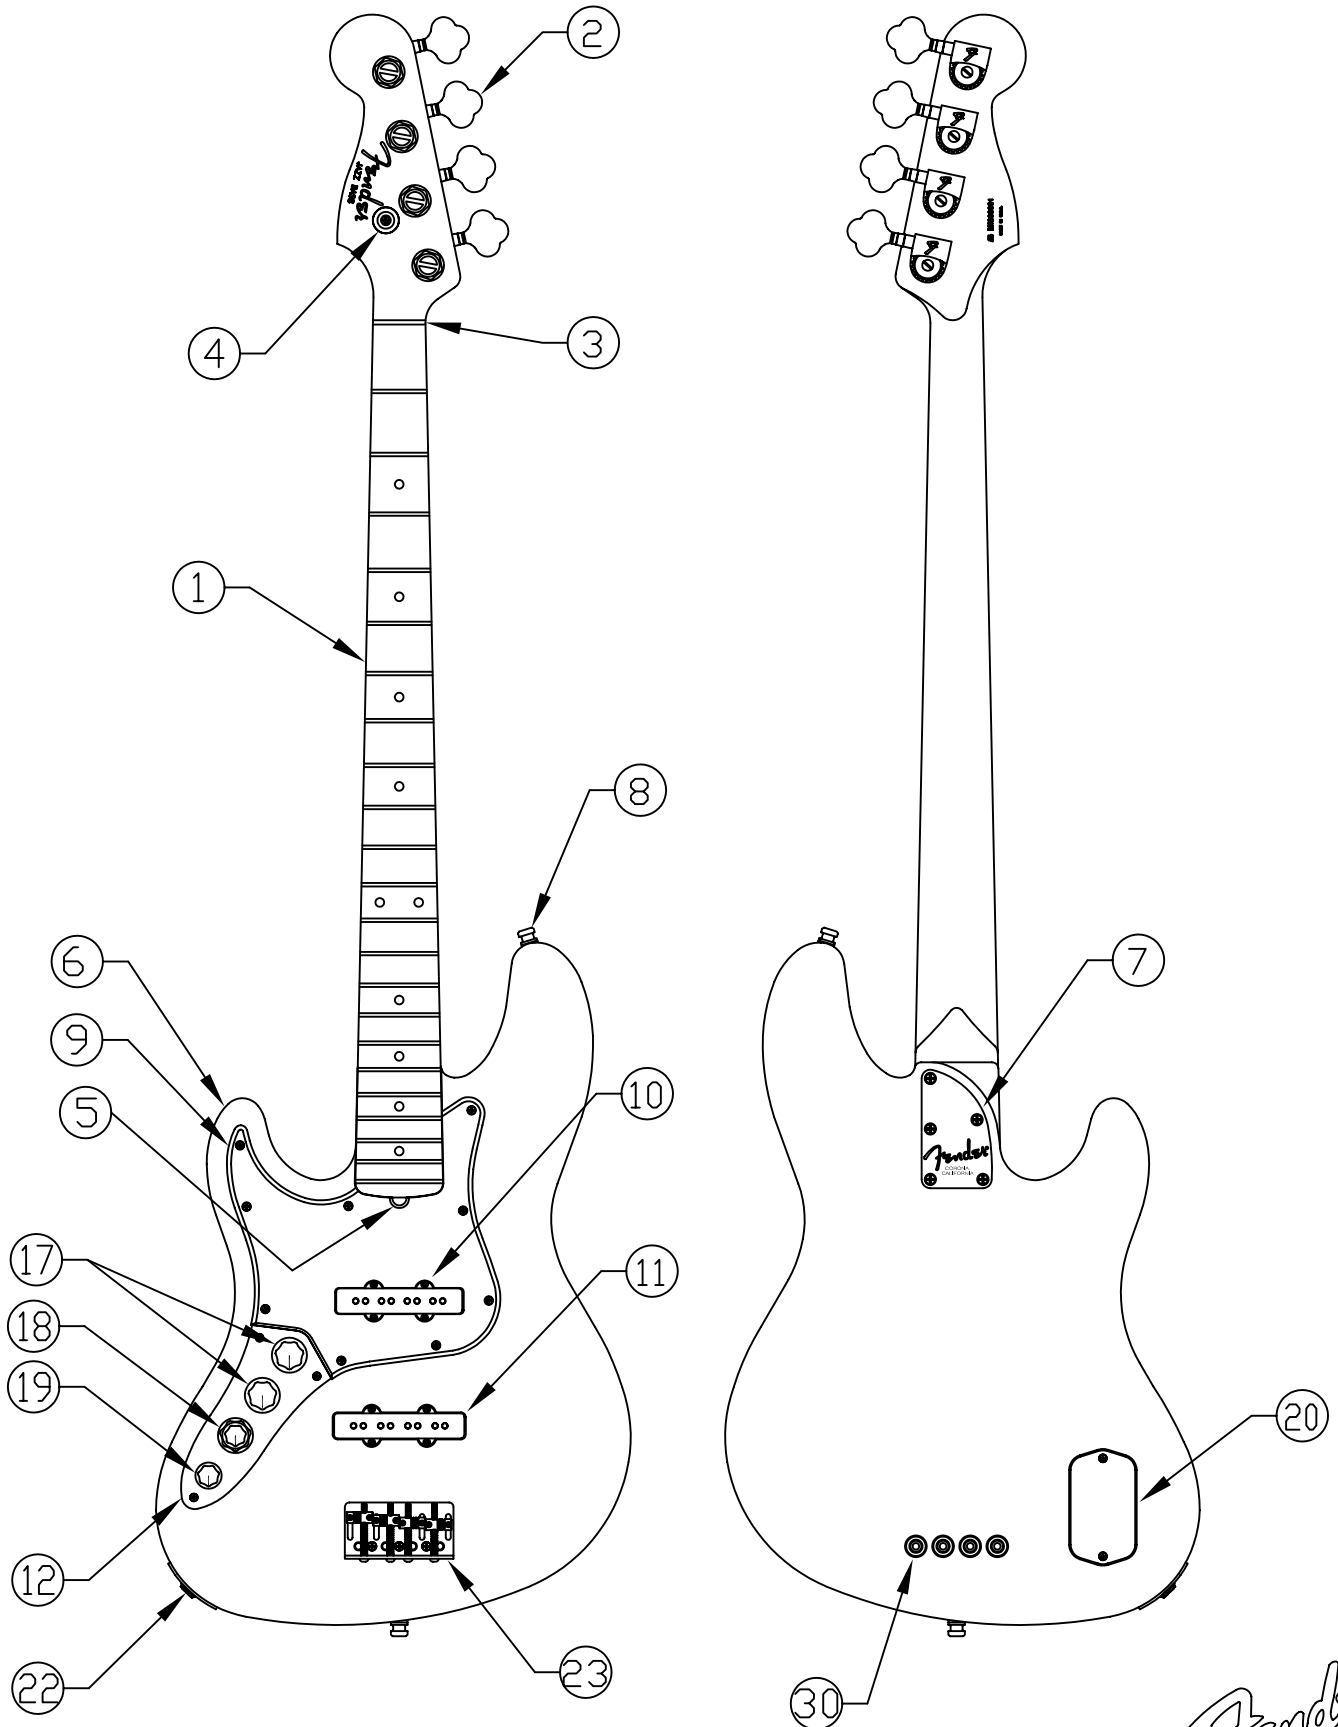

AMERICAN DELUXE JAZZ BASS®, RW, LH, 0194490

Fender®