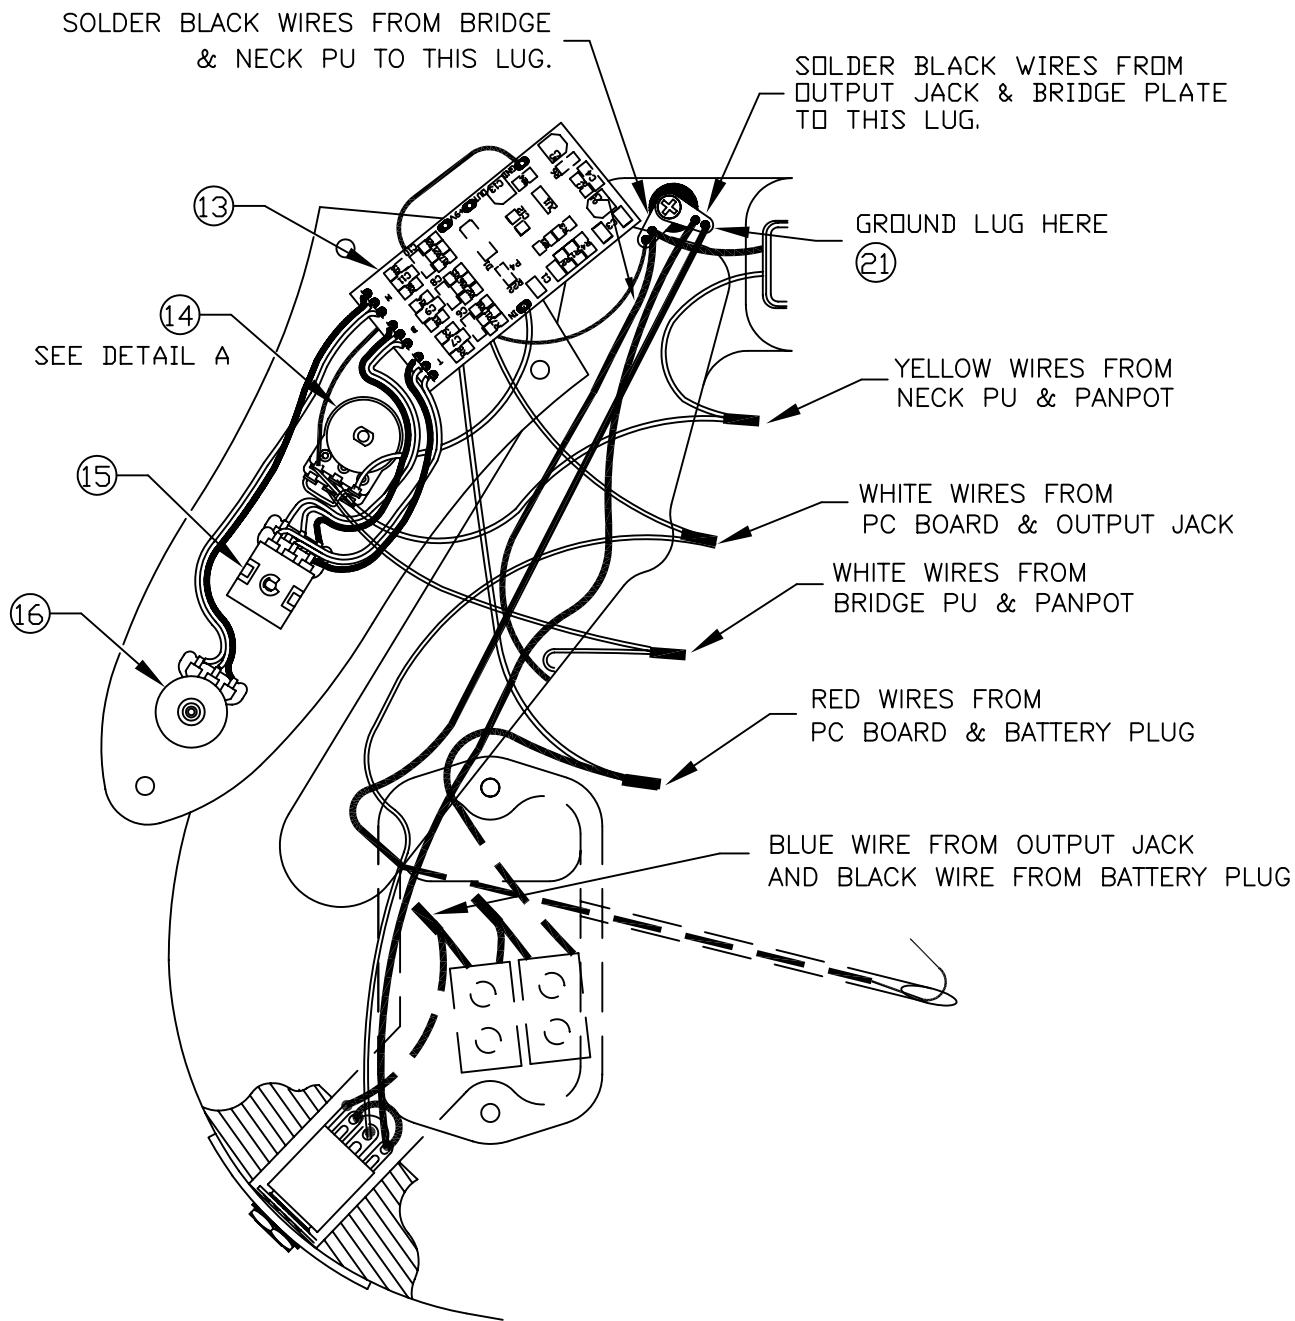

CONTROL ASSEMBLY