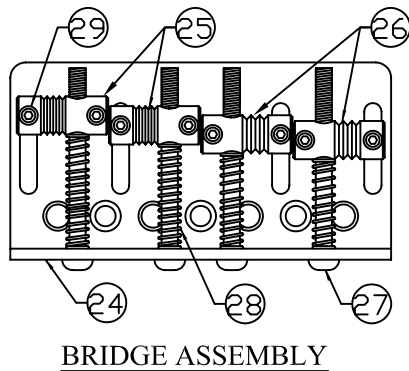

AMERICAN DELUXE JAZZ BASS[®], RW, LH, 0194490

Fender[®]

CONTROL ASSEMBLY

AMERICAN DELUXE JAZZ BASS® , RW, LH, 0194490

REF.#	P/N	DESCRIPTION	REF.#	P/N	DESCRIPTION
1	0068072000	Neck, Jazz Bass® Deluxe, R/W, LH	17	0019455000	Knob, Skirted Black Large
2	0056025000	Tuning Key (4)	18	0049412000	Knob, Lower Black
3	0048649000	Bone Nut		0049411000	Knob, Upper Black
4	0021427000	String Retainer	19	0019513000	Knob, Black Small
	0021407000	Mounting Screw	20	0049705000	Battery Cover Bass Deluxe, Black
5	0048693000	Truss Rod Adjusting Wrench		0030654000	Mounting Screw
6	See Chart	Body Am Dlx, Jazz Bass® , LH		0018556000	Weatherstrip
7	0068075000	Neck Mounting Plate, LH		0030688000	Insert - P/U & R/CVR
	0021424000	Mounting Screw		0017405000	Battery 9V
8	0021453000	Strap Button		0058775000	Battery Snap Assy.
	0021422000	Mounting Screw	21	0012869000	Solder Lug
	0019056000	Felt Washer, Black		0015116000	Mounting Screw
	0020491000	Felt Washer, White	22	0058251000	Jack Output Closed Stero
9	See Chart	Pickguard Jazz Bass®, LH		0016436000	Washer, Lock Intl
	0021407000	Mounting Screw		0031153000	Washer, Flat
10	0063474000	Pickup, Jazz Bass® SCN Neck		0016352000	Nut, Hex
	0021408000	Mounting Screw		0050100000	Jack Ferrule
	0017333000	Weatherstrip	23	0021407000	Mounting Screw
11	0063475000	Pickup, J-Bass SCN Bridge		0068096000	Bridge Assy Bass Dlx, Chrome, LH
	0021408000	Mounting Screw		0021422000	Mounting Screw
	0017333000	Weatherstrip		0021109000	Adjusting Wrench
12	0010652060	Control Plate Chrome	24	0058210000	Bridge Plate
	0021407000	Mounting Screw	25	0058370000	Bridge Section, (1-2)
13	0054137000	Circuit Board	26	0058372000	Bridge Section, (3-4)
	0053736000	Control 100KB, CN DTNT	27	0017571000	Intonation Screw, Blk (4)
	0016352000	Mounting Hex Nut	28	0018872000	Intonation Spring, Blk (4)
	0050161000	Lock Washer	29	0021093000	Height Adjustment Screw, Blk (8)
14	0049441000	Control Pan Alpha, 250K	30	0048604000	Ferrule, String AS Bass
	0016352000	Mounting Hex Nut			
	0016436000	Lock Washer			
15	0056029000	Control , Reverse B-Taper 25K			
	0016352000	Mounting Hex Nut			
	0016436000	Lock Washer			
16	0049443000	Control 100KB CNTR DTNT			
	0016352000	Mounting Hex Nut			
	0016436000	Lock Washer			