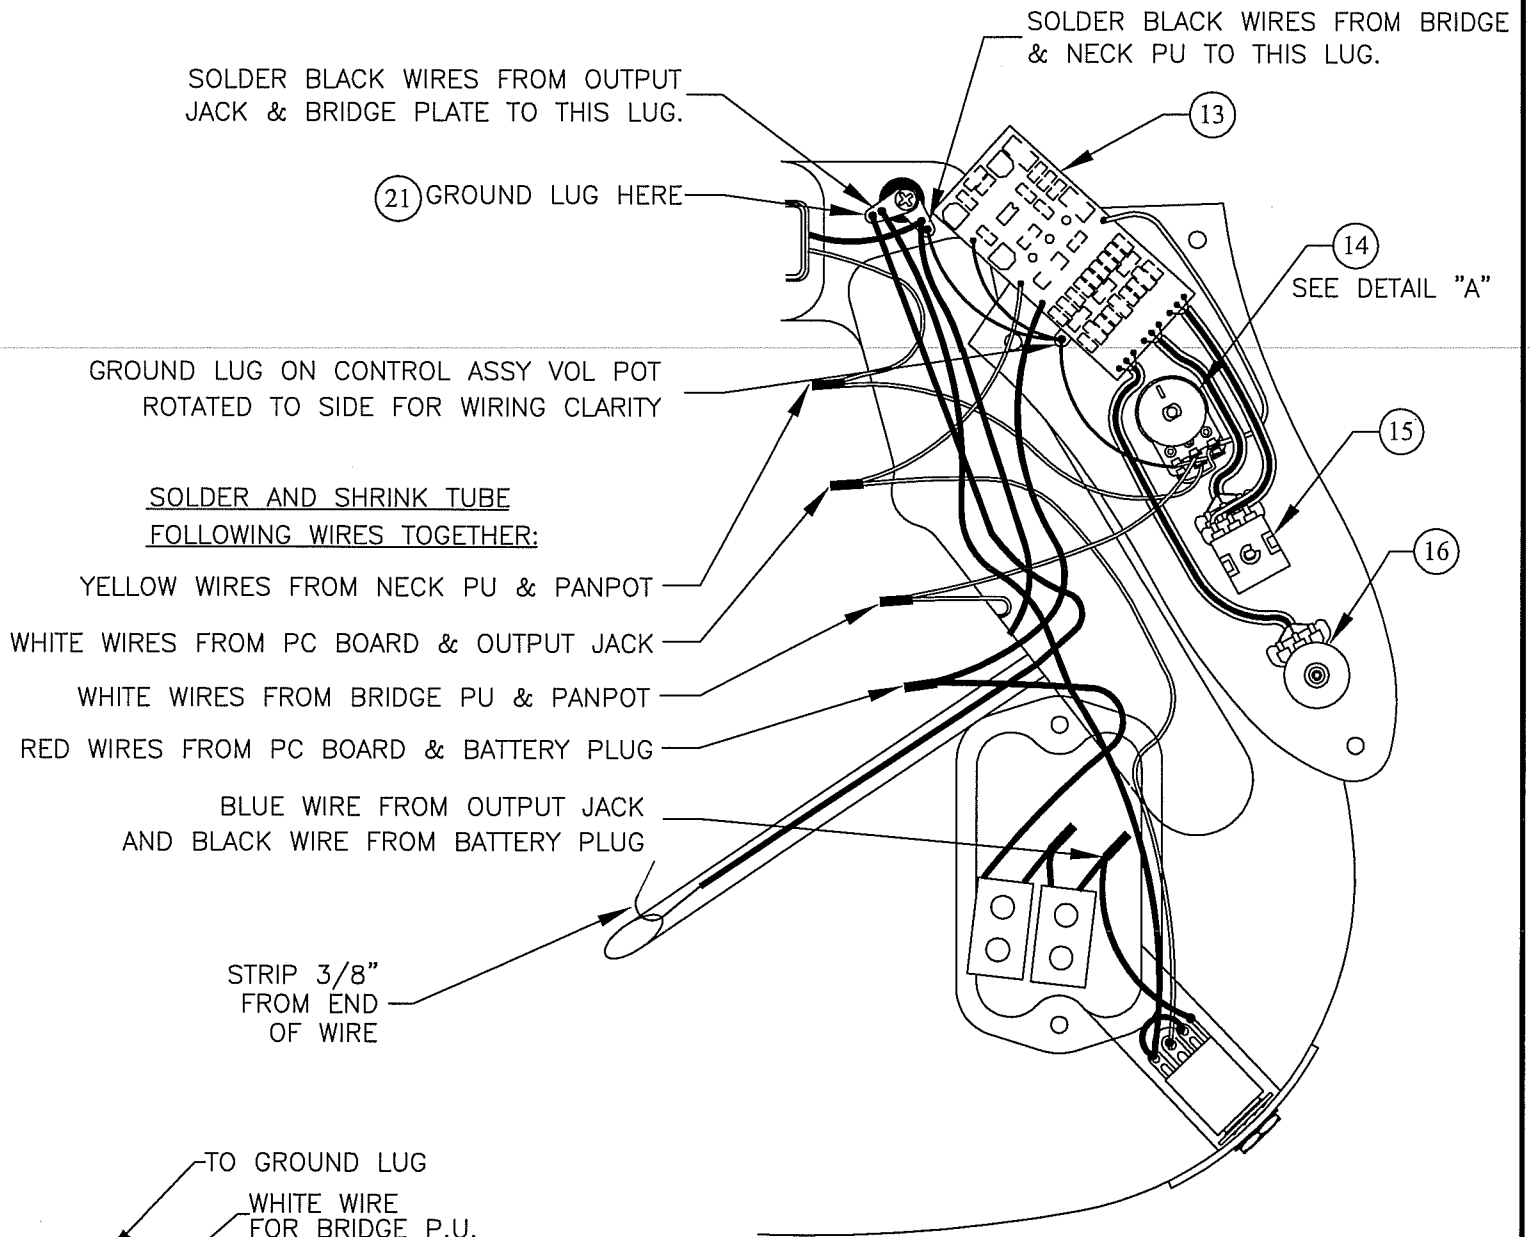

AMERICAN DELUXE JAZZ BASS®, ASH, MN/RW, 0194560/4562

CONTROL ASSEMBLY

BRIDGE ASSEMBLY