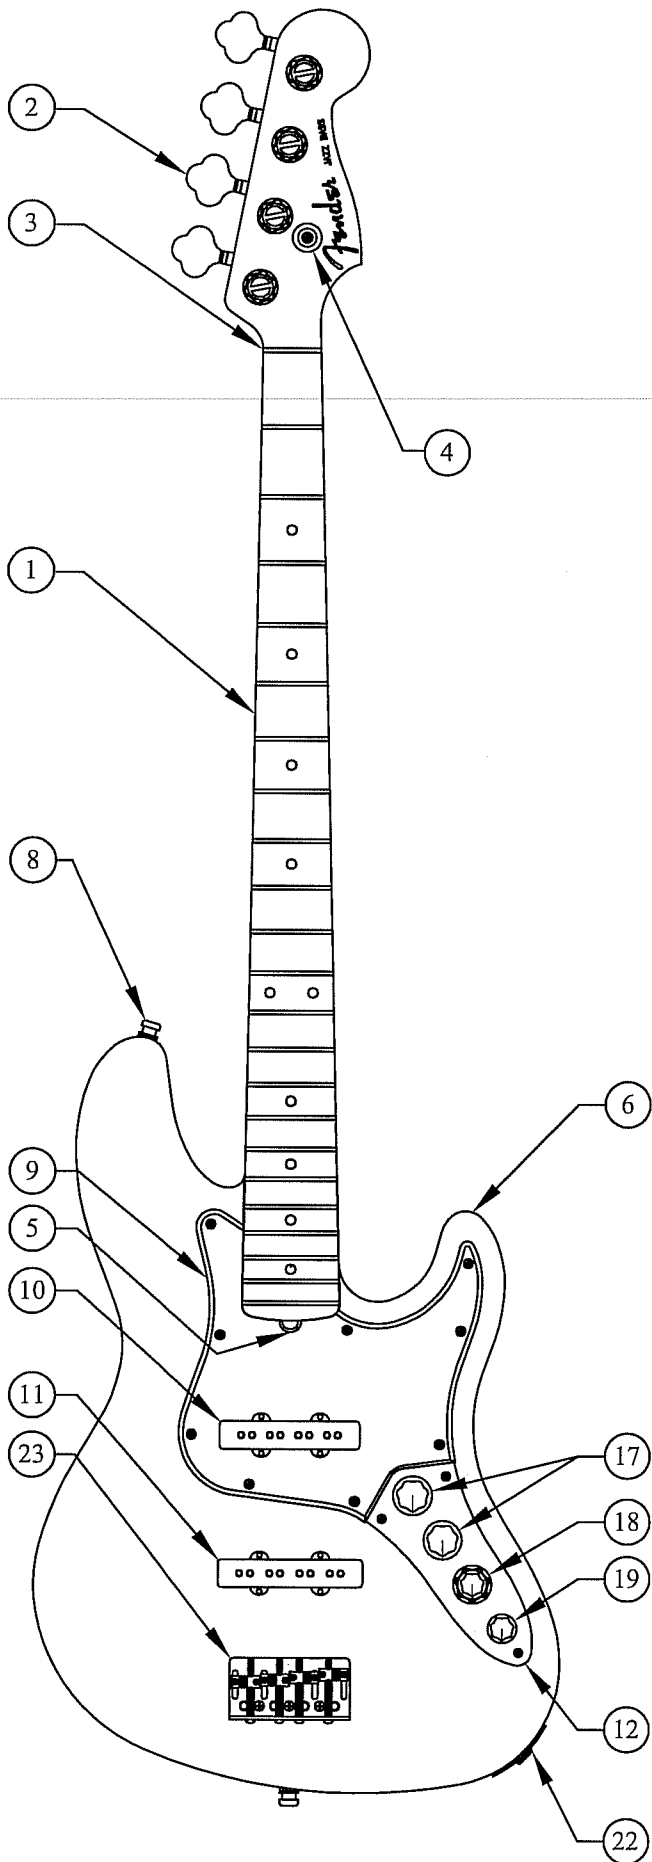

AMERICAN DELUXE JAZZ BASS[®], ASH, MN/RW, 0194560/4562

Fender[®]

AMERICAN DELUXE JAZZ BASS®, ASH, MN/RW, 0194560/4562

CONTROL ASSEMBLY

BRIDGE ASSEMBLY

AMERICAN DELUXE JAZZ BASS® , ASH, MN/RW, 0194560/4562

REF.#	P/N	DESCRIPTION	REF.#	P/N	DESCRIPTION
1	0058529000	Neck, Jazz Bass® Deluxe, R/W	16	0049443000	Control 100KB CTR DTNT
2	0058530000	Neck, Jazz Bass® Deluxe, M/N		0016352000	Mounting Hex Nut
3	0063547000	Tuning Key (4)		0016436000	Lock Washer
4	0048649000	Bone Nut	17	0019455000	Knob, Skirted Black Large
4	0021427000	String Retainer	18	0049412000	Knob, Lower Concentric
	0021407000	Mounting Screw		0049411000	Knob, Upper Concentric
5	0048693000	Truss Rod Adjusting Wrench	19	0019513000	Knob, Black Small
6	See Chart	Body American Deluxe, Jazz Bass®, ASH	20	0049705000	Battery Cover Bass Deluxe, Black
7	0058329000	Neck Mounting Plate		0030654000	Mounting Screw
	0021424000	Mounting Screw		0018556000	Weatherstrip
8	0021453000	Strap Button		0030688000	Insert - P/U & R/CVR
	0021422000	Mounting Screw		0017405000	Battery 9V
	0019056000	Felt Washer, Black		0058775000	Battery Snap Assy.
	0020491000	Felt Washer, White	21	0012869000	Solder Lug
9	See Chart	Pickguard		0015116000	Mounting Screw
	0021407000	Mounting Screw	22	0058251000	Jack Output Closed Stero
10	0063474000	Pickup, Jazz Bass® SCN Neck		0016436000	Washer, Lock Intl
	0021408000	Mounting Screw		0031153000	Washer, Flat
	0017333000	Weatherstrip		0016352000	Nut, Hex
11	0063475000	Pickup, L-Bass SCN Bridge		0050100000	Jack Ferrule
	0021408000	Mounting Screw		0021407000	Mounting Screw
	0017333000	Weatherstrip	23	0058396000	Bridge Assy, Bass Dlx
12	0010652060	Control Plate		0021422000	Mounting Screw
	0021407000	Mounting Screw		0021109000	Adjusting Wrench
13	0054137000	Circuit Board	24	0058210000	Bridge Plate
	0049440003	Control 25KA, P.C. Mtg.	25	0058370000	Bridge Section, (1-2)
	0016352000	Mounting Hex Nut	26	0058372000	Bridge Section, (3-4)
	0050161000	Lock Washer	27	0017571000	Intonation Screw, Blk (4)
14	0049441000	Control Pan Alpha, 250K	28	0018872000	Intonation Spring, Blk (4)
	0016352000	Mounting Hex Nut	29	0021093000	Height Adjustment Screw, Blk (8)
	0016436000	Lock Washer	30	0048604000	Ferrule, String AS Bass
15	0053736000	Control 100KB. CONC			
	0016352000	Mounting Hex Nut			
	0016436000	Lock Washer			