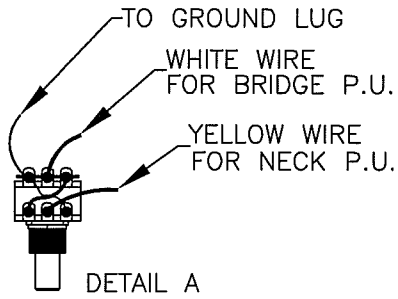

AMERICAN DELUXE JAZZ BASS[®], ASH, MN/RW, 0194560/4562

Fender[®]

AMERICAN DELUXE JAZZ BASS®, ASH, MN/RW, 0194560/4562

CONTROL ASSEMBLY

BRIDGE ASSEMBLY

AMERICAN DELUXE JAZZ BASS® , ASH, MN/RW, 0194560/4562

REF.#	P/N	DESCRIPTION	REF.#	P/N	DESCRIPTION
1	0058529000	Neck, Jazz Bass® Deluxe, R/W	16	0049443000	Control 100KB CTR DTNT
2	0058530000	Neck, Jazz Bass® Deluxe, M/N		0016352000	Mounting Hex Nut
3	0063547000	Tuning Key (4)		0016436000	Lock Washer
4	0048649000	Bone Nut	17	0019455000	Knob, Skirted Black Large
4	0021427000	String Retainer	18	0049412000	Knob, Lower Concentric
	0021407000	Mounting Screw		0049411000	Knob, Upper Concentric
5	0048693000	Truss Rod Adjusting Wrench	19	0019513000	Knob, Black Small
6	See Chart	Body American Deluxe, Jazz Bass®, ASH	20	0049705000	Battery Cover Bass Deluxe, Black
7	0058329000	Neck Mounting Plate		0030654000	Mounting Screw
	0021424000	Mounting Screw		0018556000	Weatherstrip
8	0021453000	Strap Button		0030688000	Insert - P/U & R/CVR
	0021422000	Mounting Screw		0017405000	Battery 9V
	0019056000	Felt Washer, Black		0058775000	Battery Snap Assy.
	0020491000	Felt Washer, White	21	0012869000	Solder Lug
9	See Chart	Pickguard		0015116000	Mounting Screw
	0021407000	Mounting Screw	22	0058251000	Jack Output Closed Stero
10	0063474000	Pickup, Jazz Bass® SCN Neck		0016436000	Washer, Lock Intl
	0021408000	Mounting Screw		0031153000	Washer, Flat
	0017333000	Weatherstrip		0016352000	Nut, Hex
11	0063475000	Pickup, L-Bass SCN Bridge		0050100000	Jack Ferrule
	0021408000	Mounting Screw		0021407000	Mounting Screw
	0017333000	Weatherstrip	23	0058396000	Bridge Assy, Bass Dlx
12	0010652060	Control Plate		0021422000	Mounting Screw
	0021407000	Mounting Screw		0021109000	Adjusting Wrench
13	0054137000	Circuit Board	24	0058210000	Bridge Plate
	0049440003	Control 25KA, P.C. Mtg.	25	0058370000	Bridge Section, (1-2)
	0016352000	Mounting Hex Nut	26	0058372000	Bridge Section, (3-4)
	0050161000	Lock Washer	27	0017571000	Intonation Screw, Blk (4)
14	0049441000	Control Pan Alpha, 250K	28	0018872000	Intonation Spring, Blk (4)
	0016352000	Mounting Hex Nut	29	0021093000	Height Adjustment Screw, Blk (8)
	0016436000	Lock Washer	30	0048604000	Ferrule, String AS Bass
15	0053736000	Control 100KB. CONC			
	0016352000	Mounting Hex Nut			
	0016436000	Lock Washer			