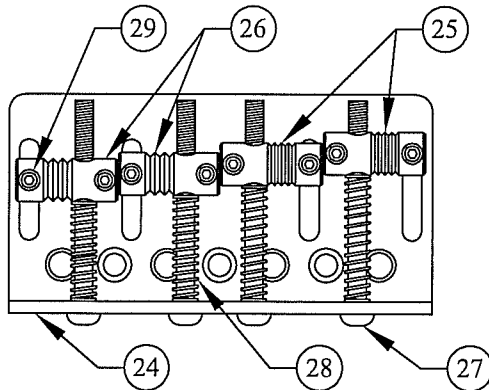

AMERICAN DELUXE JAZZ BASS[®], ASH, MN/RW, 0194560/4562

Fender[®]

AMERICAN DELUXE JAZZ BASS®, ASH, MN/RW, 0194560/4562

CONTROL ASSEMBLY

BRIDGE ASSEMBLY

AMERICAN DELUXE JAZZ BASS® , ASH, MN/RW, 0194560/4562

REF.#	P/N	DESCRIPTION	REF.#	P/N	DESCRIPTION
1	0058529000	Neck, Jazz Bass® Deluxe, R/W	16	0049443000	Control 100KB CTR DTNT
2	0058530000	Neck, Jazz Bass® Deluxe, M/N		0016352000	Mounting Hex Nut
3	0063547000	Tuning Key (4)		0016436000	Lock Washer
4	0048649000	Bone Nut	17	0019455000	Knob, Skirted Black Large
4	0021427000	String Retainer	18	0049412000	Knob, Lower Concentric
	0021407000	Mounting Screw		0049411000	Knob, Upper Concentric
5	0048693000	Truss Rod Adjusting Wrench	19	0019513000	Knob, Black Small
6	See Chart	Body American Deluxe, Jazz Bass®, ASH	20	0049705000	Battery Cover Bass Deluxe, Black
7	0058329000	Neck Mounting Plate		0030654000	Mounting Screw
	0021424000	Mounting Screw		0018556000	Weatherstrip
8	0021453000	Strap Button		0030688000	Insert - P/U & R/CVR
	0021422000	Mounting Screw		0017405000	Battery 9V
	0019056000	Felt Washer, Black		0058775000	Battery Snap Assy.
	0020491000	Felt Washer, White	21	0012869000	Solder Lug
9	See Chart	Pickguard		0015116000	Mounting Screw
	0021407000	Mounting Screw	22	0058251000	Jack Output Closed Stero
10	0063474000	Pickup, Jazz Bass® SCN Neck		0016436000	Washer, Lock Intl
	0021408000	Mounting Screw		0031153000	Washer, Flat
	0017333000	Weatherstrip		0016352000	Nut, Hex
11	0063475000	Pickup, L-Bass SCN Bridge		0050100000	Jack Ferrule
	0021408000	Mounting Screw		0021407000	Mounting Screw
	0017333000	Weatherstrip	23	0058396000	Bridge Assy, Bass Dlx
12	0010652060	Control Plate		0021422000	Mounting Screw
	0021407000	Mounting Screw		0021109000	Adjusting Wrench
13	0054137000	Circuit Board	24	0058210000	Bridge Plate
	0049440003	Control 25KA, P.C. Mtg.	25	0058370000	Bridge Section, (1-2)
	0016352000	Mounting Hex Nut	26	0058372000	Bridge Section, (3-4)
	0050161000	Lock Washer	27	0017571000	Intonation Screw, Blk (4)
14	0049441000	Control Pan Alpha, 250K	28	0018872000	Intonation Spring, Blk (4)
	0016352000	Mounting Hex Nut	29	0021093000	Height Adjustment Screw, Blk (8)
	0016436000	Lock Washer	30	0048604000	Ferrule, String AS Bass
15	0053736000	Control 100KB. CONC			
	0016352000	Mounting Hex Nut			
	0016436000	Lock Washer			