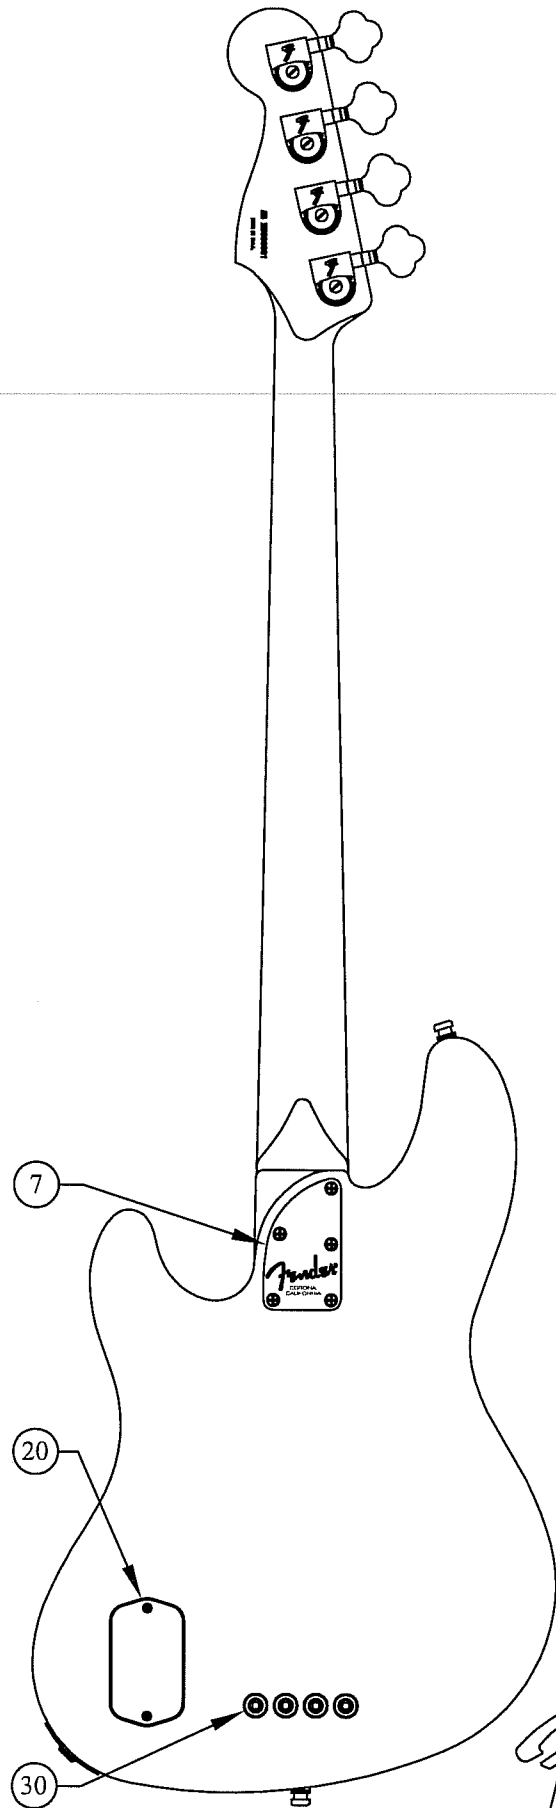

AMERICAN DELUXE JAZZ BASS[®], ASH, MN/RW, 0194560/4562

Fender[®]

AMERICAN DELUXE JAZZ BASS®, ASH, MN/RW, 0194560/4562

CONTROL ASSEMBLY

BRIDGE ASSEMBLY

AMERICAN DELUXE JAZZ BASS® , ASH, MN/RW, 0194560/4562

REF.#	P/N	DESCRIPTION	REF.#	P/N	DESCRIPTION
1	0058529000	Neck, Jazz Bass® Deluxe, R/W	16	0049443000	Control 100KB CTR DTNT
2	0058530000	Neck, Jazz Bass® Deluxe, M/N		0016352000	Mounting Hex Nut
3	0063547000	Tuning Key (4)		0016436000	Lock Washer
4	0048649000	Bone Nut	17	0019455000	Knob, Skirted Black Large
4	0021427000	String Retainer	18	0049412000	Knob, Lower Concentric
	0021407000	Mounting Screw		0049411000	Knob, Upper Concentric
5	0048693000	Truss Rod Adjusting Wrench	19	0019513000	Knob, Black Small
6	See Chart	Body American Deluxe, Jazz Bass®, ASH	20	0049705000	Battery Cover Bass Deluxe, Black
7	0058329000	Neck Mounting Plate		0030654000	Mounting Screw
	0021424000	Mounting Screw		0018556000	Weatherstrip
8	0021453000	Strap Button		0030688000	Insert - P/U & R/CVR
	0021422000	Mounting Screw		0017405000	Battery 9V
	0019056000	Felt Washer, Black		0058775000	Battery Snap Assy.
	0020491000	Felt Washer, White	21	0012869000	Solder Lug
9	See Chart	Pickguard		0015116000	Mounting Screw
	0021407000	Mounting Screw	22	0058251000	Jack Output Closed Stero
10	0063474000	Pickup, Jazz Bass® SCN Neck		0016436000	Washer, Lock Intl
	0021408000	Mounting Screw		0031153000	Washer, Flat
	0017333000	Weatherstrip		0016352000	Nut, Hex
11	0063475000	Pickup, L-Bass SCN Bridge		0050100000	Jack Ferrule
	0021408000	Mounting Screw		0021407000	Mounting Screw
	0017333000	Weatherstrip	23	0058396000	Bridge Assy, Bass Dlx
12	0010652060	Control Plate		0021422000	Mounting Screw
	0021407000	Mounting Screw		0021109000	Adjusting Wrench
13	0054137000	Circuit Board	24	0058210000	Bridge Plate
	0049440003	Control 25KA, P.C. Mtg.	25	0058370000	Bridge Section, (1-2)
	0016352000	Mounting Hex Nut	26	0058372000	Bridge Section, (3-4)
	0050161000	Lock Washer	27	0017571000	Intonation Screw, Blk (4)
14	0049441000	Control Pan Alpha, 250K	28	0018872000	Intonation Spring, Blk (4)
	0016352000	Mounting Hex Nut	29	0021093000	Height Adjustment Screw, Blk (8)
	0016436000	Lock Washer	30	0048604000	Ferrule, String AS Bass
15	0053736000	Control 100KB. CONC			
	0016352000	Mounting Hex Nut			
	0016436000	Lock Washer			