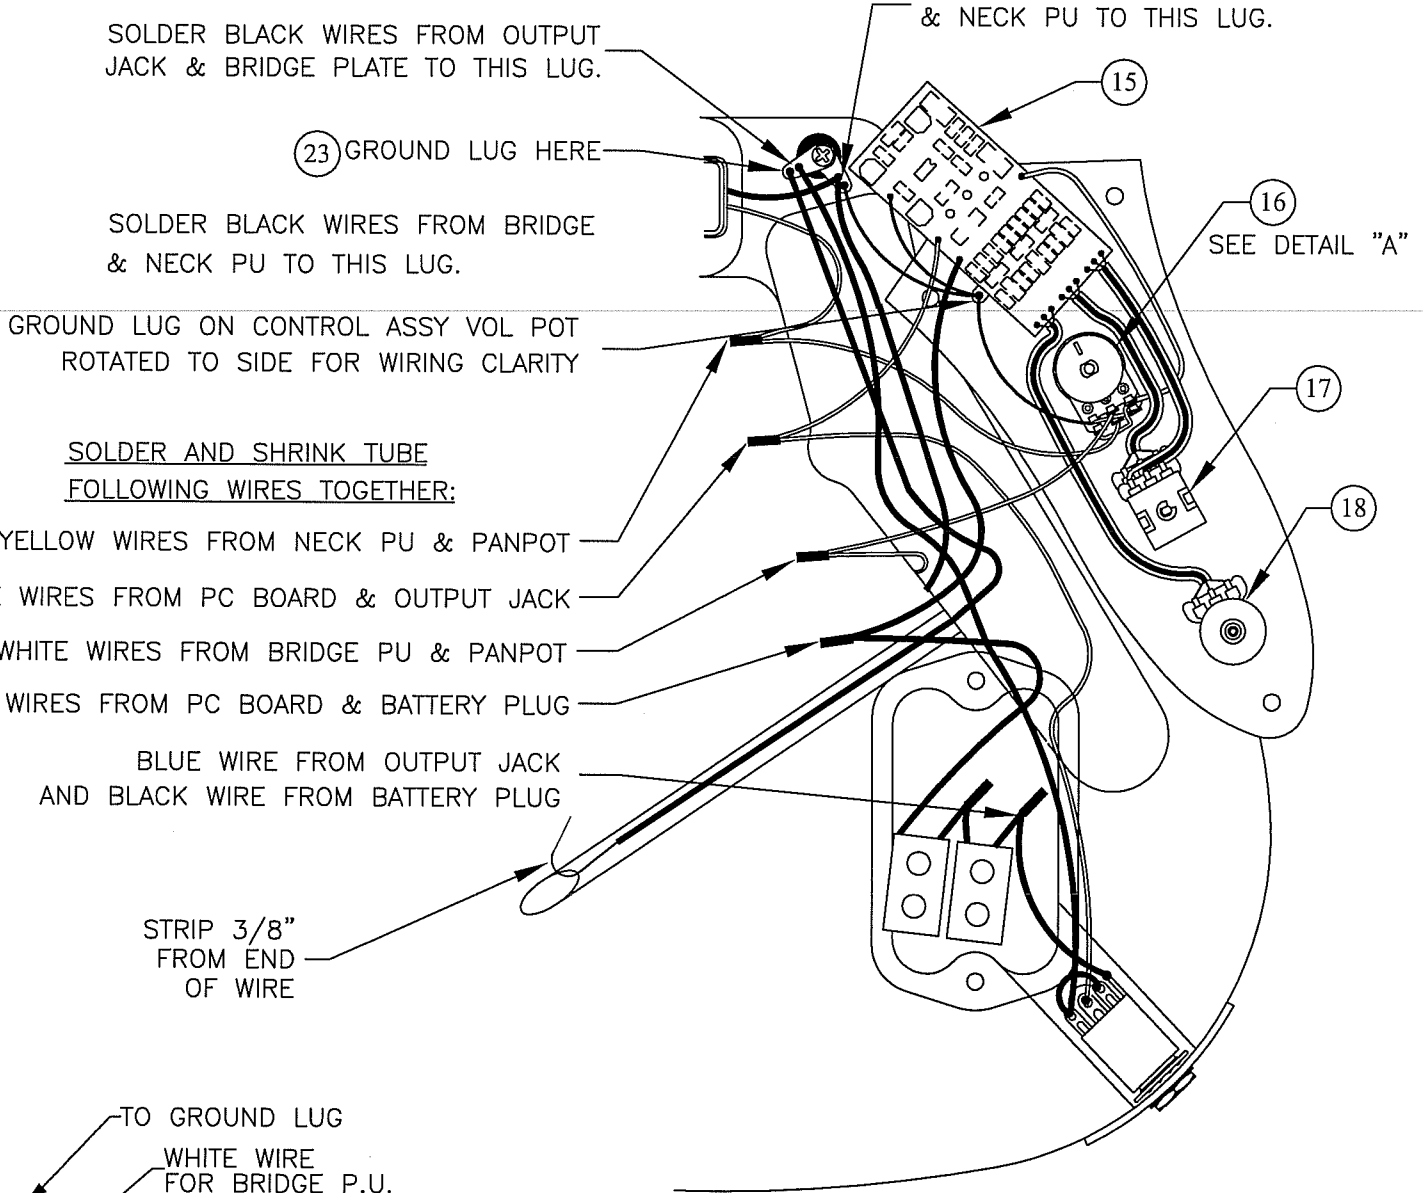

## CONTROL ASSEMBLY

SOLDER BLACK WIRES FROM OUTPUT JACK & BRIDGE PLATE TO THIS LUG.

(23) GROUND LUG HERE

SOLDER BLACK WIRES FROM BRIDGE & NECK PU TO THIS LUG.

GROUND LUG ON CONTROL ASSY VOL POT ROTATED TO SIDE FOR WIRING CLARITY

SOLDER AND SHRINK TUBE  
FOLLOWING WIRES TOGETHER:

YELLOW WIRES FROM NECK PU & PANPOT

WHITE WIRES FROM PC BOARD & OUTPUT JACK

WHITE WIRES FROM BRIDGE PU & PANPOT

RED WIRES FROM PC BOARD & BATTERY PLUG

BLUE WIRE FROM OUTPUT JACK  
AND BLACK WIRE FROM BATTERY PLUG

STRIP 3/8"  
FROM END  
OF WIRE

SOLDER BLACK WIRES FROM BRIDGE & NECK PU TO THIS LUG.

SEE DETAIL "A"

BRIDGE ASSEMBLY

## BODY & PICKGUARD COMBINATION CHART

BODY (Ref # 8)		PICKGUARD (Ref # 11)	
P/N	Color	P/N	Color
0058755000	3-Color Sunburst	0054109000	Mint/Black/Mint
0058755520	Amber	0049687000	Brown Shell
0058841564	Montego Black	0064018000	Gold Metallic
0058841582	Candy Tangerine	0064030000	Aged White Pearl