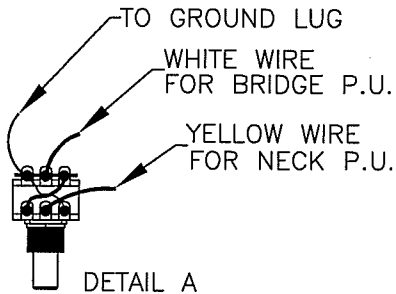

## CONTROL ASSEMBLY

SOLDER BLACK WIRES FROM OUTPUT JACK & BRIDGE PLATE TO THIS LUG.

(23) GROUND LUG HERE

SOLDER BLACK WIRES FROM BRIDGE & NECK PU TO THIS LUG.

GROUND LUG ON CONTROL ASSY VOL POT ROTATED TO SIDE FOR WIRING CLARITY

SOLDER AND SHRINK TUBE  
FOLLOWING WIRES TOGETHER:

YELLOW WIRES FROM NECK PU & PANPOT

WHITE WIRES FROM PC BOARD & OUTPUT JACK

WHITE WIRES FROM BRIDGE PU & PANPOT

RED WIRES FROM PC BOARD & BATTERY PLUG

BLUE WIRE FROM OUTPUT JACK  
AND BLACK WIRE FROM BATTERY PLUG

STRIP 3/8"  
FROM END  
OF WIRE

SOLDER BLACK WIRES FROM BRIDGE & NECK PU TO THIS LUG.

SEE DETAIL "A"

BRIDGE ASSEMBLY