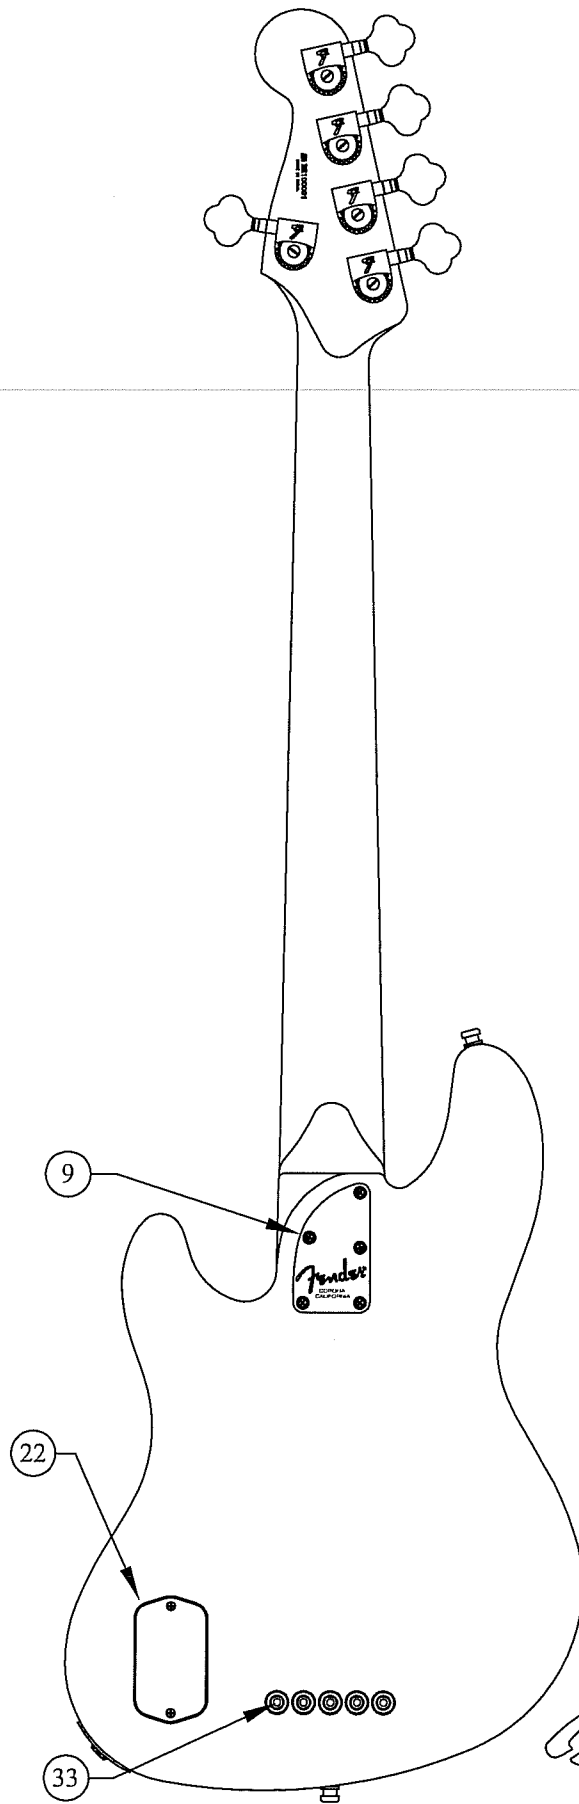

AMERICAN DELUXE JAZZ BASS® V, RW/MN, 0194660/4662

Fender®