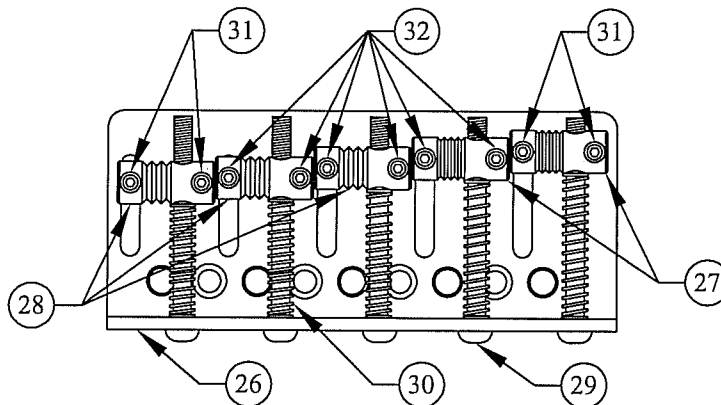

## CONTROL ASSEMBLY

SOLDER BLACK WIRES FROM OUTPUT JACK & BRIDGE PLATE TO THIS LUG.

(23) GROUND LUG HERE

SOLDER BLACK WIRES FROM BRIDGE & NECK PU TO THIS LUG.

GROUND LUG ON CONTROL ASSY VOL POT ROTATED TO SIDE FOR WIRING CLARITY

SOLDER AND SHRINK TUBE  
FOLLOWING WIRES TOGETHER:

YELLOW WIRES FROM NECK PU & PANPOT

WHITE WIRES FROM PC BOARD & OUTPUT JACK

WHITE WIRES FROM BRIDGE PU & PANPOT

RED WIRES FROM PC BOARD & BATTERY PLUG

BLUE WIRE FROM OUTPUT JACK  
AND BLACK WIRE FROM BATTERY PLUG

STRIP 3/8"  
FROM END  
OF WIRE

SOLDER BLACK WIRES FROM BRIDGE & NECK PU TO THIS LUG.

SEE DETAIL "A"

BRIDGE ASSEMBLY