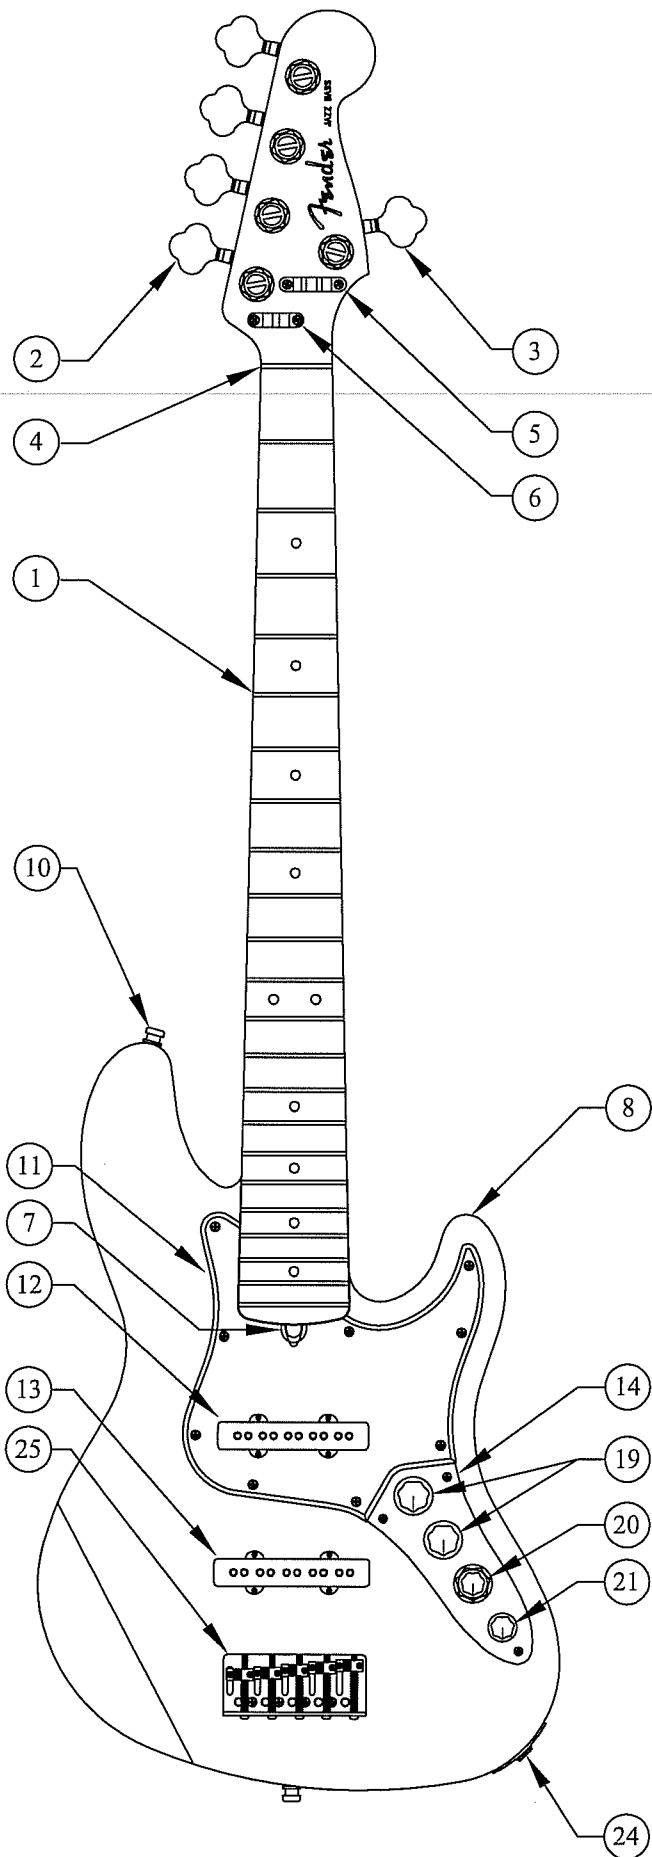

AMERICAN DELUXE JAZZ BASS® V, RW/MN, 0194660/4662

Fender®