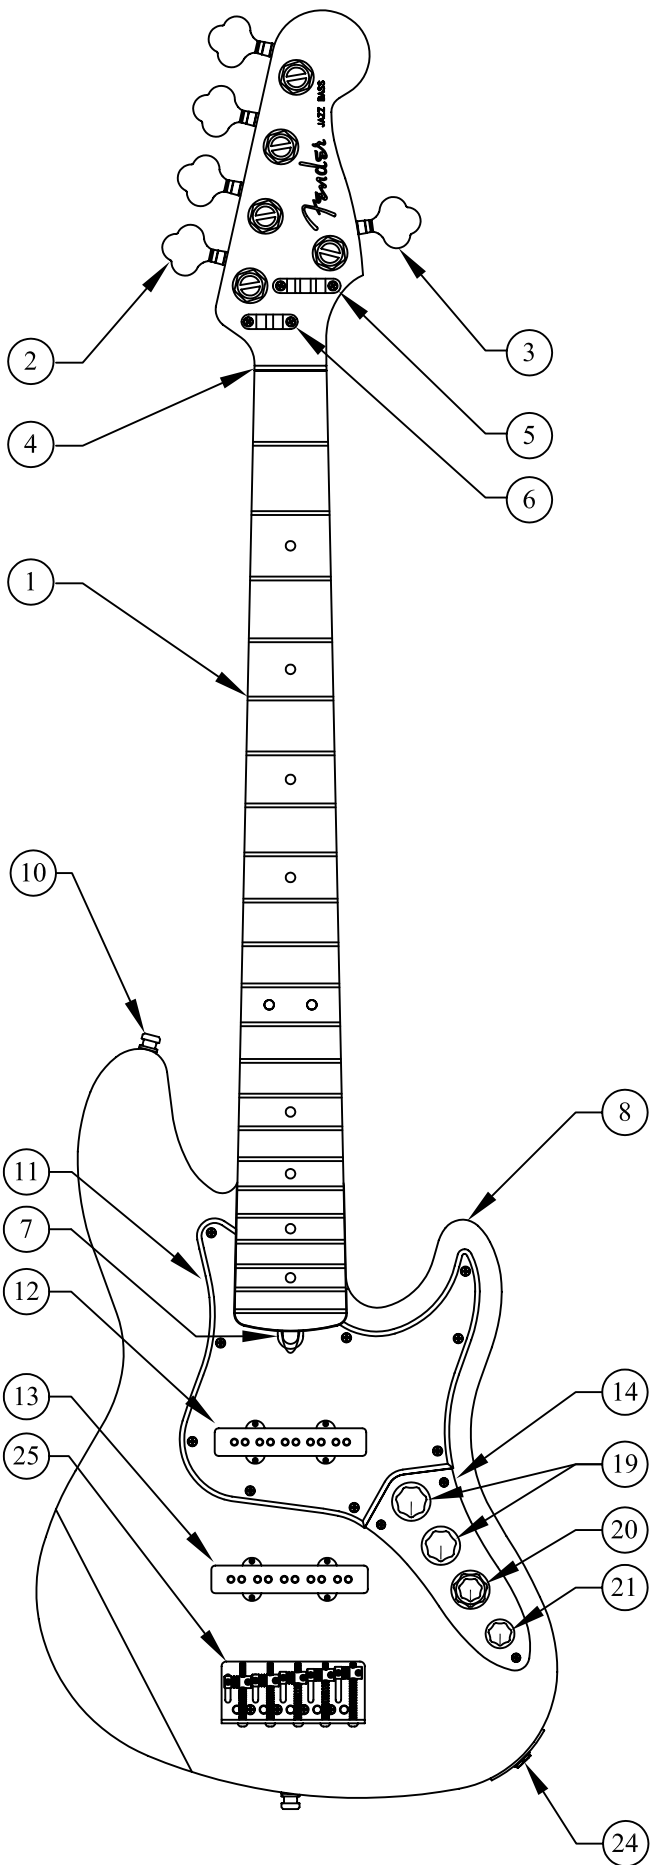

AMERICAN DELUXE JAZZ BASS® V, RW/MN, 0194660/4662

Fender®

CONTROL ASSEMBLY

SOLDER BLACK WIRES FROM OUTPUT JACK & BRIDGE PLATE TO THIS LUG.

(23) GROUND LUG HERE

SOLDER BLACK WIRES FROM BRIDGE & NECK PU TO THIS LUG.

GROUND LUG ON CONTROL ASSY VOL POT ROTATED TO SIDE FOR WIRING CLARITY

SOLDER AND SHRINK TUBE  
FOLLOWING WIRES TOGETHER:

YELLOW WIRES FROM NECK PU & PANPOT

WHITE WIRES FROM PC BOARD & OUTPUT JACK

WHITE WIRES FROM BRIDGE PU & PANPOT

RED WIRES FROM PC BOARD & BATTERY PLUG

BLUE WIRE FROM OUTPUT JACK AND BLACK WIRE FROM BATTERY PLUG

STRIP 3/8" FROM END OF WIRE

SOLDER BLACK WIRES FROM BRIDGE & NECK PU TO THIS LUG.

(15)

(16)

SEE DETAIL "A"

(17)

## BODY & PICKGUARD COMBINATION CHART

BODY (Ref # 8)		PICKGUARD (Ref # 11)	
P/N	Color	P/N	Color
0058755000	3-Color Sunburst	0054109000	Mint/Black/Mint
0058755520	Amber	0049687000	Brown Shell
0058841564	Montego Black	0064018000	Gold Metallic
0058841582	Candy Tangerine	0064030000	Aged White Pearl