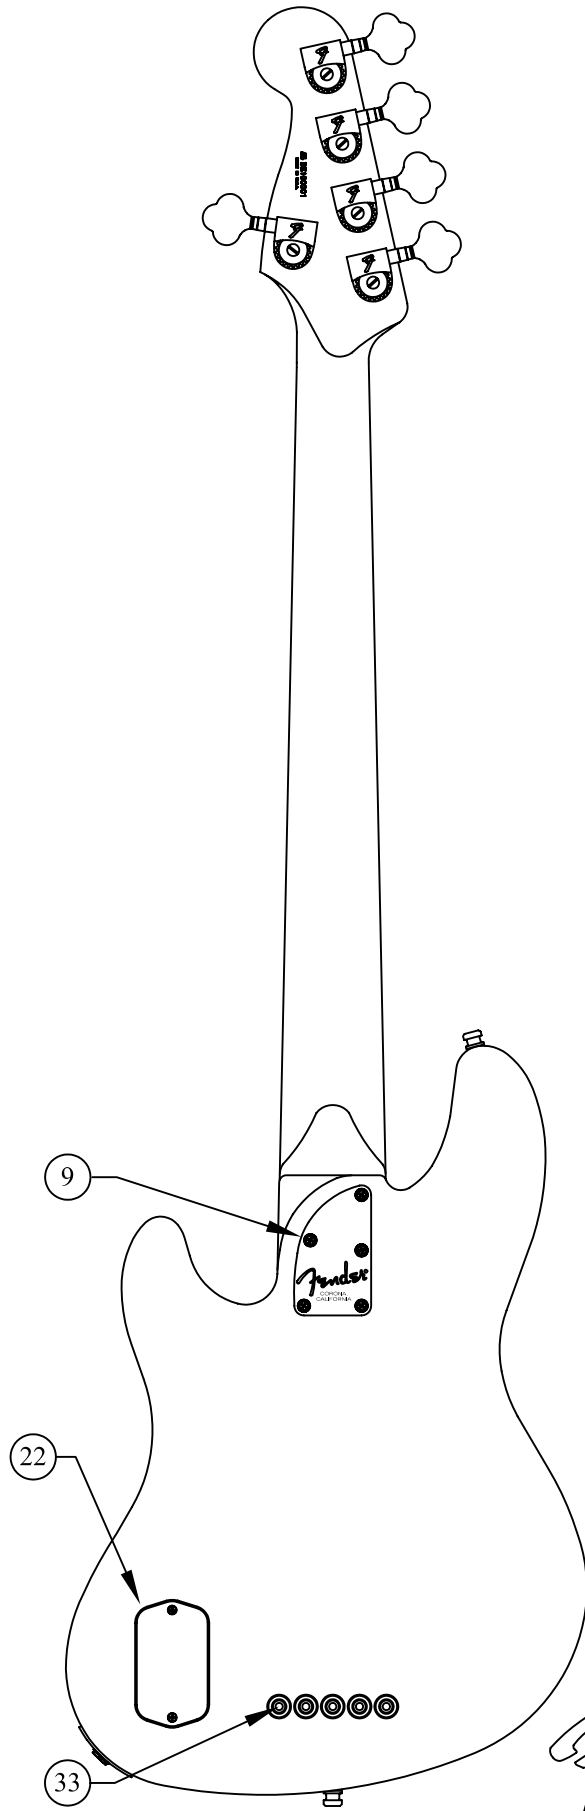

AMERICAN DELUXE JAZZ BASS® V, RW/MN, 0194660/4662

Fender®

CONTROL ASSEMBLY

SOLDER BLACK WIRES FROM OUTPUT JACK & BRIDGE PLATE TO THIS LUG.

(23) GROUND LUG HERE

SOLDER BLACK WIRES FROM BRIDGE & NECK PU TO THIS LUG.

GROUND LUG ON CONTROL ASSY VOL POT ROTATED TO SIDE FOR WIRING CLARITY

SOLDER AND SHRINK TUBE  
FOLLOWING WIRES TOGETHER:

YELLOW WIRES FROM NECK PU & PANPOT

WHITE WIRES FROM PC BOARD & OUTPUT JACK

WHITE WIRES FROM BRIDGE PU & PANPOT

RED WIRES FROM PC BOARD & BATTERY PLUG

BLUE WIRE FROM OUTPUT JACK AND BLACK WIRE FROM BATTERY PLUG

STRIP 3/8" FROM END OF WIRE

SOLDER BLACK WIRES FROM BRIDGE & NECK PU TO THIS LUG.

(15)

(16)

SEE DETAIL "A"

(17)

## BODY & PICKGUARD COMBINATION CHART

BODY (Ref # 8)		PICKGUARD (Ref # 11)	
P/N	Color	P/N	Color
0058755000	3-Color Sunburst	0054109000	Mint/Black/Mint
0058755520	Amber	0049687000	Brown Shell
0058841564	Montego Black	0064018000	Gold Metallic
0058841582	Candy Tangerine	0064030000	Aged White Pearl