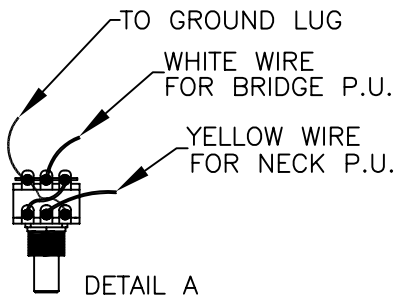

CONTROL ASSEMBLY

SOLDER BLACK WIRES FROM OUTPUT JACK & BRIDGE PLATE TO THIS LUG.

(23) GROUND LUG HERE

SOLDER BLACK WIRES FROM BRIDGE & NECK PU TO THIS LUG.

GROUND LUG ON CONTROL ASSY VOL POT ROTATED TO SIDE FOR WIRING CLARITY

SOLDER AND SHRINK TUBE
FOLLOWING WIRES TOGETHER:

YELLOW WIRES FROM NECK PU & PANPOT

WHITE WIRES FROM PC BOARD & OUTPUT JACK

WHITE WIRES FROM BRIDGE PU & PANPOT

RED WIRES FROM PC BOARD & BATTERY PLUG

BLUE WIRE FROM OUTPUT JACK AND BLACK WIRE FROM BATTERY PLUG

STRIP 3/8" FROM END OF WIRE

SOLDER BLACK WIRES FROM BRIDGE & NECK PU TO THIS LUG.

(15)

(16)

SEE DETAIL "A"

(17)

(18)

BRIDGE ASSEMBLY