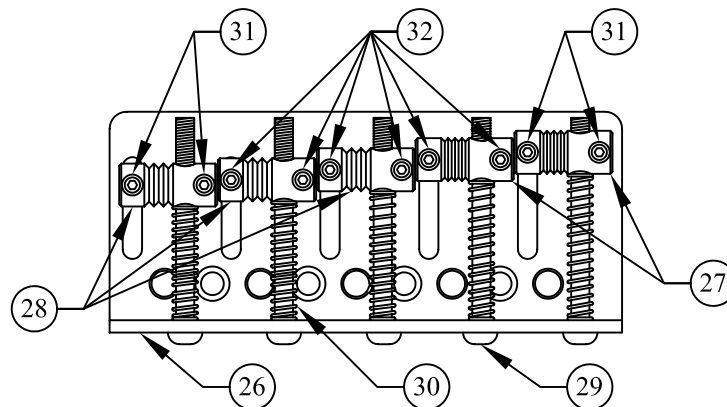

CONTROL ASSEMBLY

SOLDER BLACK WIRES FROM OUTPUT JACK & BRIDGE PLATE TO THIS LUG.

(23) GROUND LUG HERE

SOLDER BLACK WIRES FROM BRIDGE & NECK PU TO THIS LUG.

GROUND LUG ON CONTROL ASSY VOL POT ROTATED TO SIDE FOR WIRING CLARITY

SOLDER AND SHRINK TUBE
FOLLOWING WIRES TOGETHER:

YELLOW WIRES FROM NECK PU & PANPOT

WHITE WIRES FROM PC BOARD & OUTPUT JACK

WHITE WIRES FROM BRIDGE PU & PANPOT

RED WIRES FROM PC BOARD & BATTERY PLUG

BLUE WIRE FROM OUTPUT JACK AND BLACK WIRE FROM BATTERY PLUG

STRIP 3/8" FROM END OF WIRE

SOLDER BLACK WIRES FROM BRIDGE & NECK PU TO THIS LUG.

(15)

(16)

SEE DETAIL "A"

(17)

(18)

BRIDGE ASSEMBLY