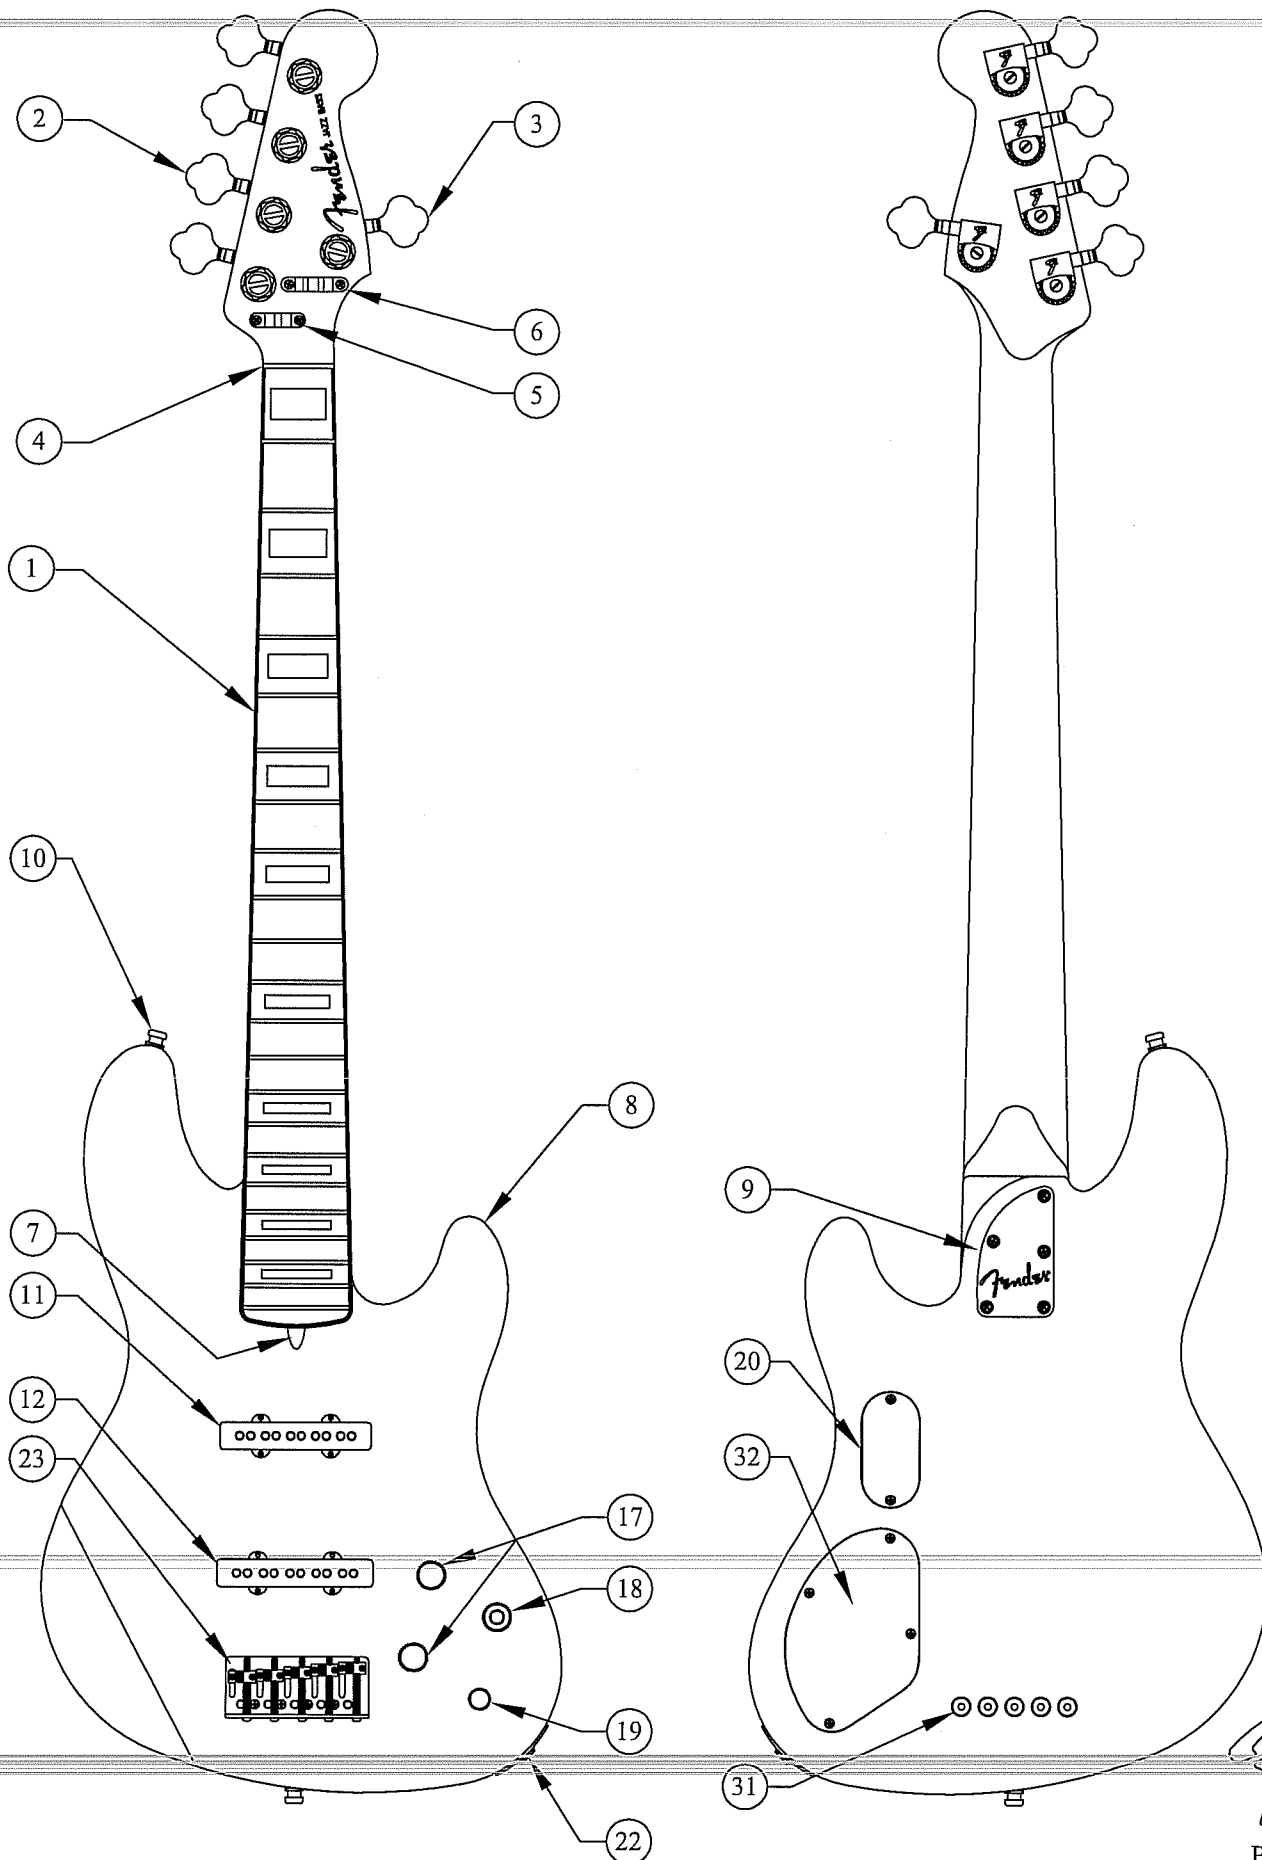

AMERICAN DELUXE JAZZ BASS® V, FMT, 0194670

AMERICAN DELUXE JAZZ BASS[®] V, FMT, 0194670

CONTROL ASSEMBLY

DETAIL 'A'
PAN CONTROL MOUNTING
(SEE NOTE BELOW)

BRIDGE ASSEMBLY

NOTE:
FLAT WASHER MUST BE INSTALLED AGAINST PAN POT TO AVOID FAILURE OF POT

BODY CHART

P/N	Color
0058315520	Amber
0058315552	Tobacco Sunburst
0058315561	Bing Cherry Transparent

SWITCH & CONTROL FUNCTIONS