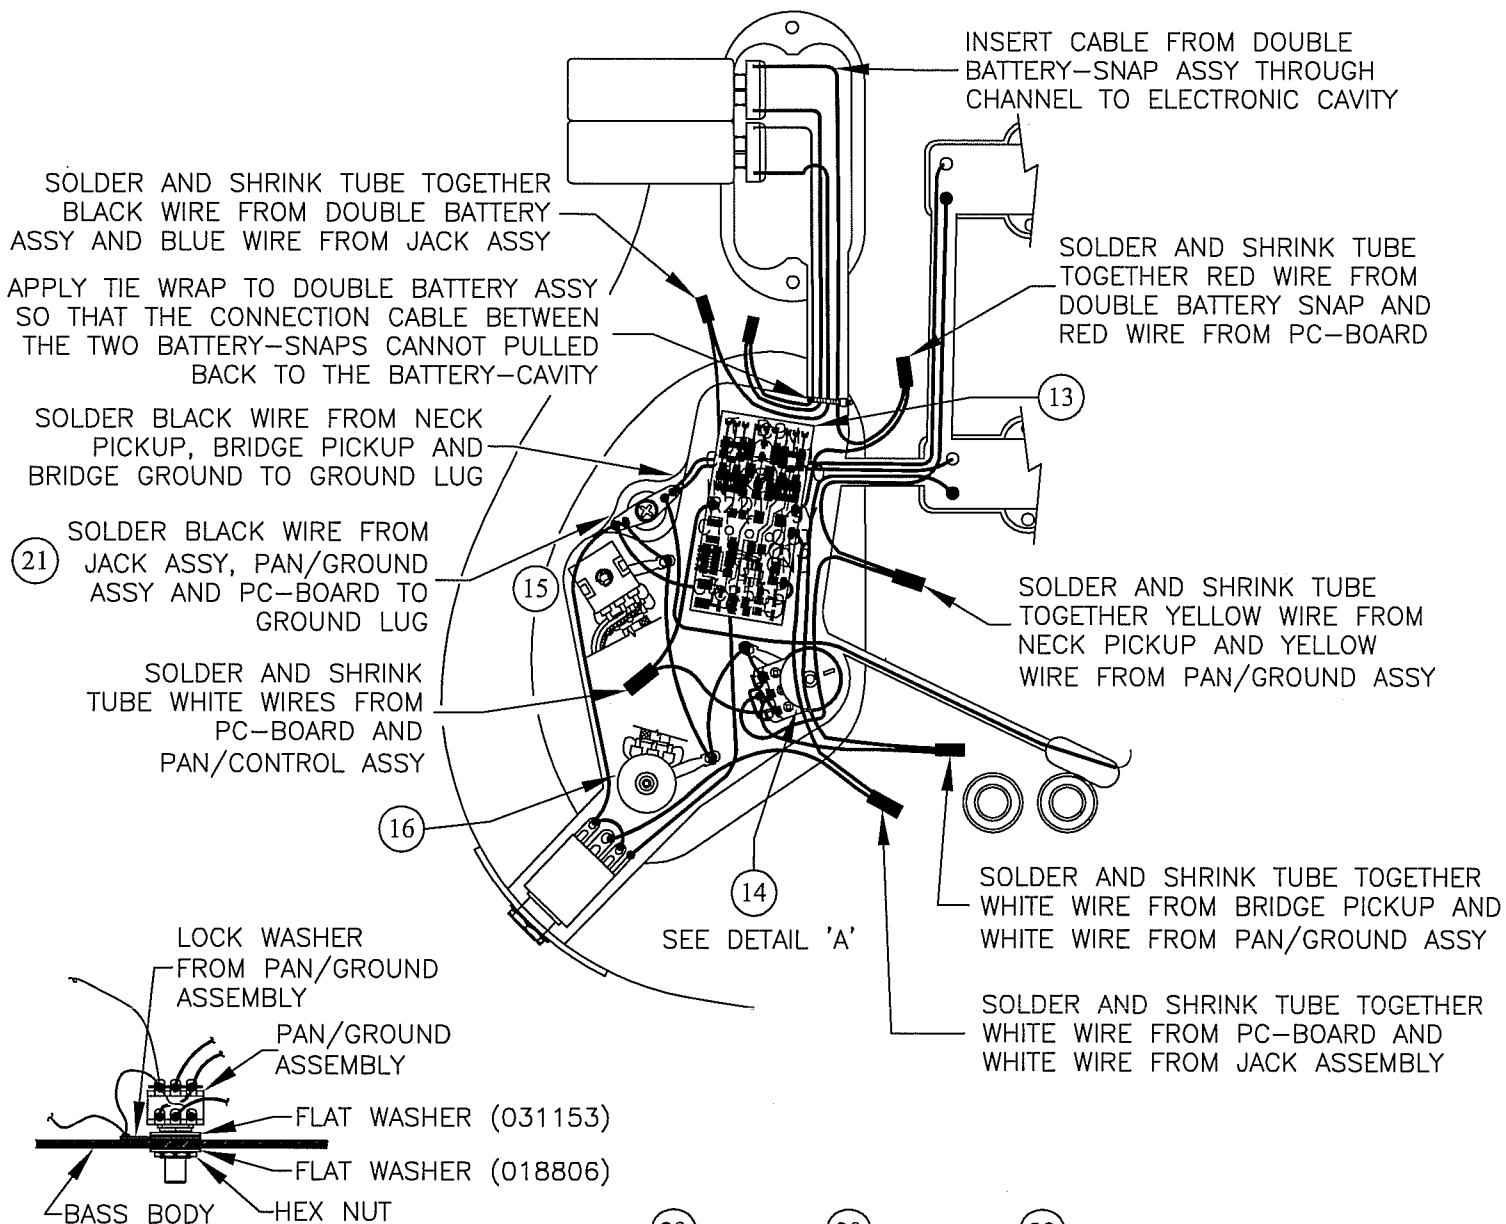

AMERICAN DELUXE JAZZ BASS® V, FMT, 0194670

CONTROL ASSEMBLY

DETAIL 'A'
PAN CONTROL MOUNTING
(SEE NOTE BELOW)