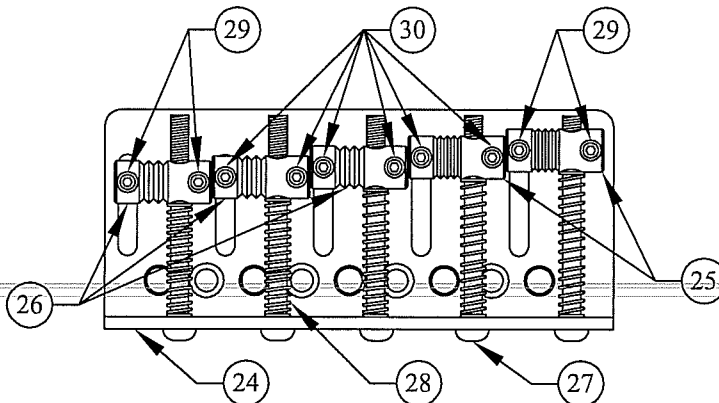

BRIDGE ASSEMBLY

NOTE:
FLAT WASHER MUST BE INSTALLED AGAINST PAN POT TO AVOID FAILURE OF POT