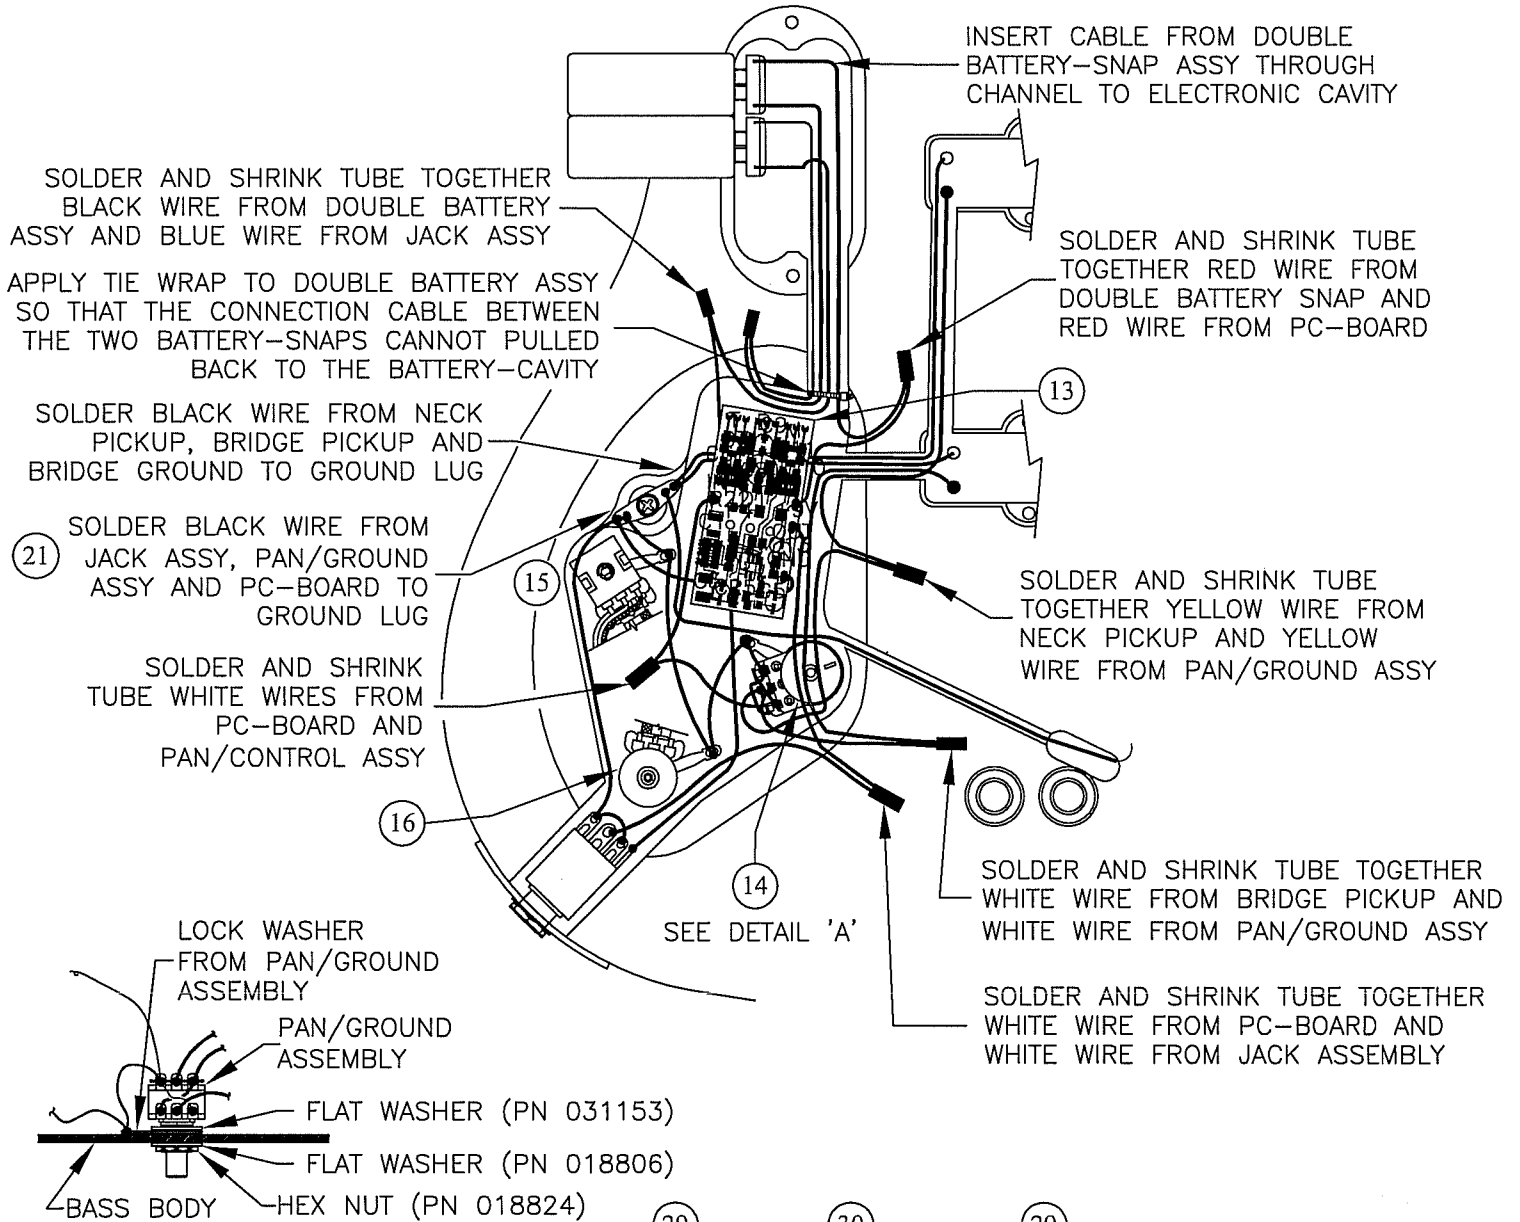

## CONTROL ASSEMBLY

**DETAIL 'A'**  
PAN CONTROL MOUNTING  
(SEE NOTE BELOW)

## BRIDGE ASSEMBLY

NOTE:  
FLAT WASHER MUST BE INSTALLED AGAINST PAN POT TO AVOID FAILURE OF POT

## BODY CHART

P/N	Color
0064134520	Amber
0064134552	Tobacco Sunburst
0064134561	Bing Cherry Transparent

SWITCH & CONTROL FUNCTIONS