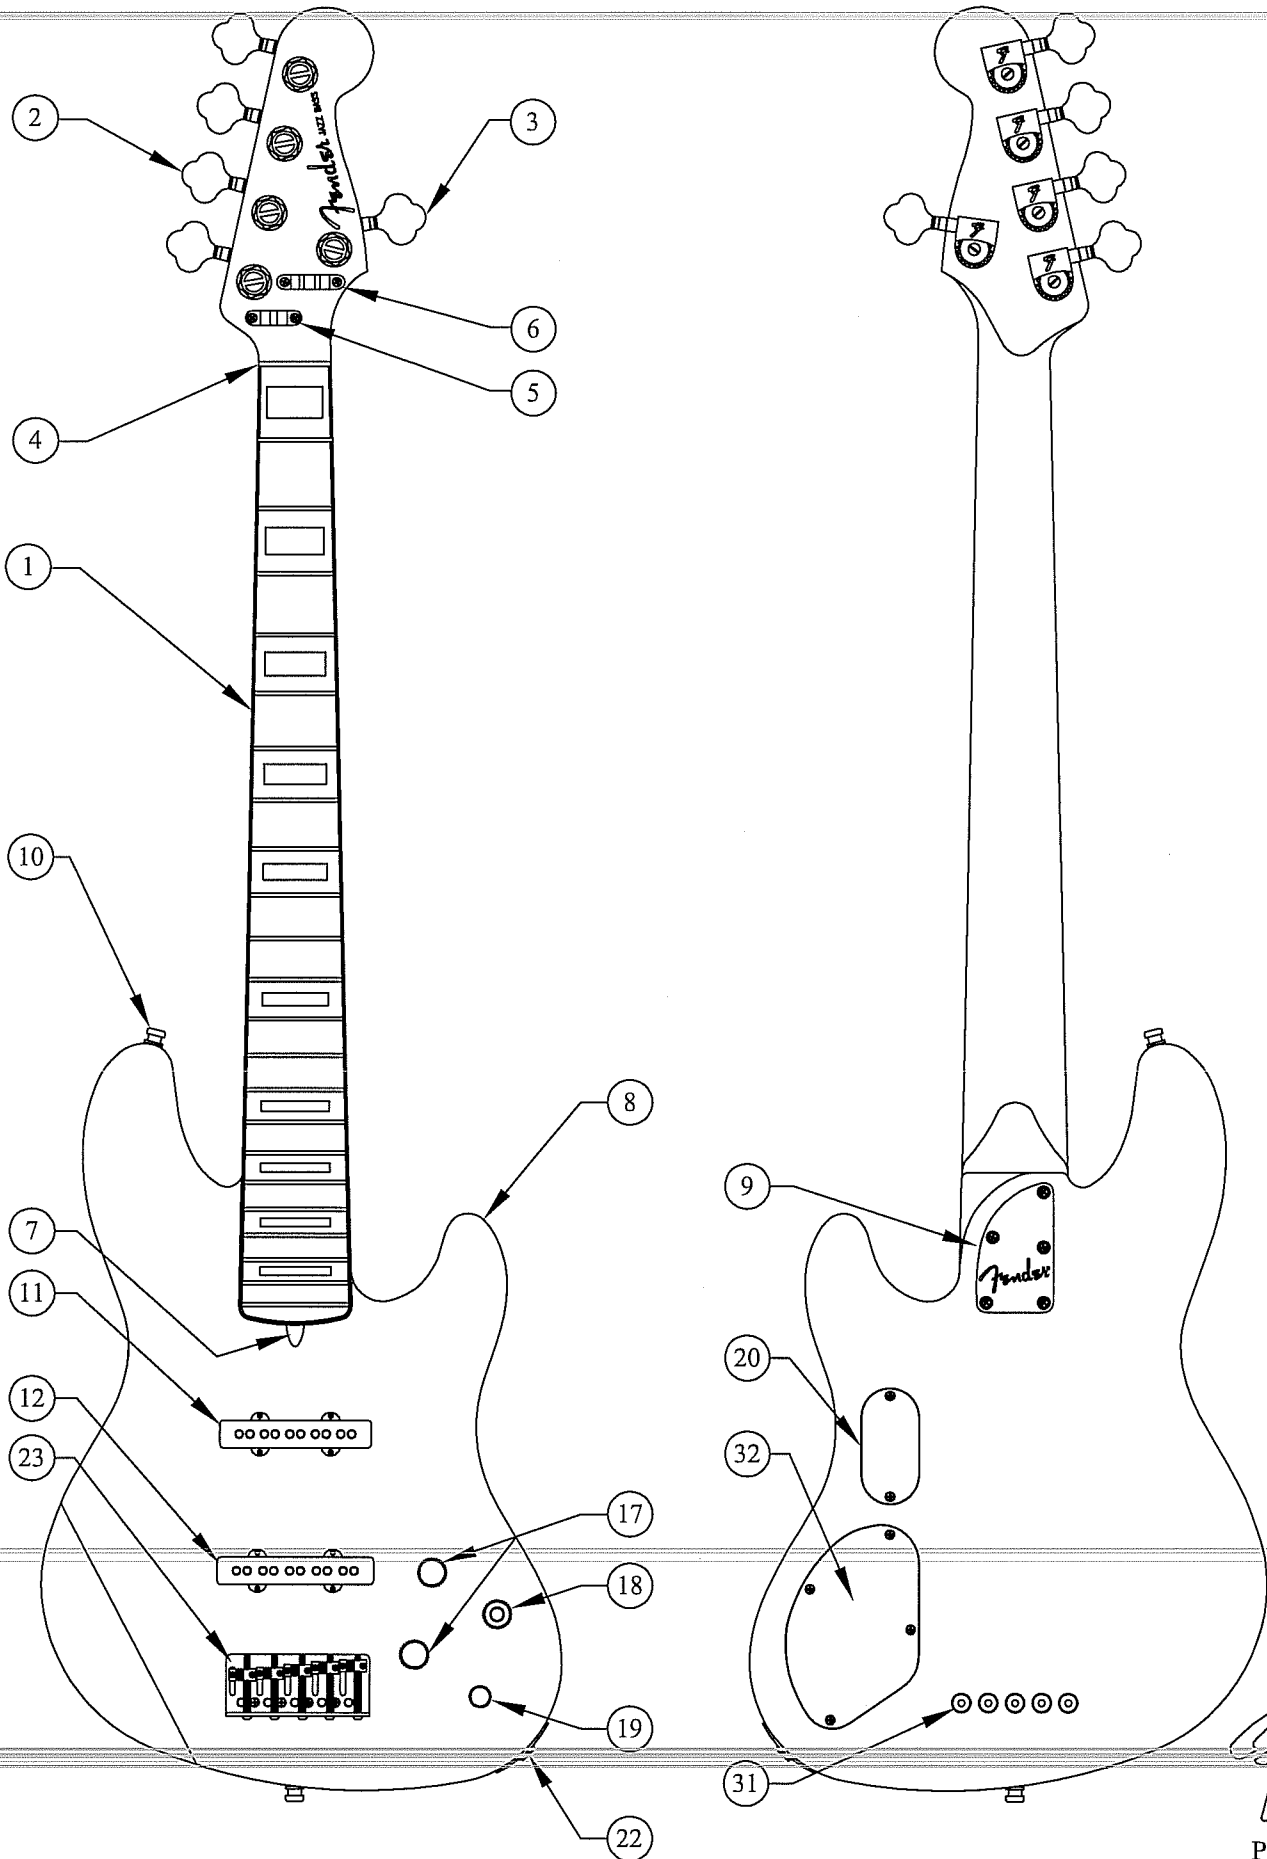

AMERICAN DELUXE JAZZ BASS® V, QMT, 0194680

# AMERICAN DELUXE JAZZ BASS® V, QMT, 0194680

## CONTROL ASSEMBLY

**DETAIL 'A'**  
PAN CONTROL MOUNTING  
(SEE NOTE BELOW)

## BODY CHART

P/N	Color
0064134520	Amber
0064134552	Tobacco Sunburst
0064134561	Bing Cherry Transparent

SWITCH & CONTROL FUNCTIONS