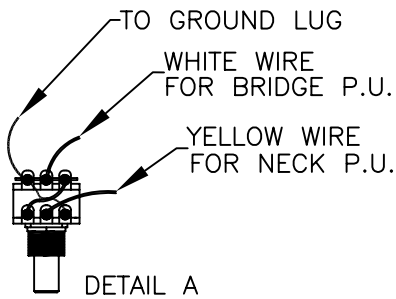

AMERICAN DELUXE JAZZ BASS® V, ASH, RW/MN, 0194760/4762

Fender®

CONTROL ASSEMBLY

BRIDGE ASSEMBLY

AMERICAN DELUXE JAZZ BASS® V, ASH, RW/MN, 0194760/4762

REF.#	P/N	DESCRIPTION	REF.#	P/N	DESCRIPTION
1	0058753000	Neck, Jazz Bass V Deluxe, PF	17	0053736000	Control 100KB. CN DTNT Tocos
	0058754000	Neck, Jazz Bass V Deluxe, MN		0016352000	Mounting Hex Nut
2	0056087000	Tuning Key (4)		0016436000	Lock Washer
3	0056025000	Tuning Key (1)	18	0049443000	Control 100KB CNTR DTNL CTS
4	0038487000	Bone Nut		0016352000	Mounting Hex Nut
5	0058332000	String Guide 3 Str		0016436000	Lock Washer
	0021407000	Mounting Screw	19	0019455000	Knob, Skirted Black Large
6	0058334000	String Guide 2 Str	20	0049412000	Knob, Lower Concentric
	0021407000	Mounting Screw		0049411000	Knob, Upper Concentric
7	0048688000	Truss Rod Adjusting Nut	21	0019513000	Knob, Black Small
	0048693000	Truss Rod Adjusting Wrench	22	0049705000	Battery Cover Bass Deluxe, Black
8	See Chart	Body American Deluxe, Jazz Bass V, ASH		0030654000	Mounting Screw
9	0058329000	Neck Mounting Plate		0018556000	Weatherstrip
	0021424000	Mounting Screw		0030688000	Insert - P/U & R/CVR
10	0021453000	Strap Button		0017405000	Battery 9V
	0021422000	Mounting Screw		0058775000	Battery Snap Assy.
	0019056000	Felt Washer, Black	23	0012869000	Solder Lug
	0020491000	Felt Washer, White		0015116000	Mounting Screw
11	See Chart	Pickguard	24	0058251000	Jack Output Closed Stereo SPST
	0021407000	Mounting Screw		0016436000	Washer, Lock Intl
12	0063476000	Pickup, Jazz Bass V SCN Neck		0031153000	Washer, Flat
	0021408000	Mounting Screw		0016352000	Nut, Hex
	0017333000	Weatherstrip		0050100000	Jack Ferrule
13	0063477000	Pickup, L-Bass V SCN Bridge	25	0021407000	Mounting Screw
	0021408000	Mounting Screw		0058397000	Bridge Assy, Jazz Bass Dlx V
	0017333000	Weatherstrip		0021422000	Mounting Screw
14	0010652000	Control Plate Chrome Jazz Bass	26	0021109000	Adjusting Wrench
15	0054137000	Circuit Board	27	0058395000	Bridge Plate
	0049440003	Control 25KA, P.C. Mtg.	28	0058374000	Bridge Section, (1-2)
	0016352000	Mounting Hex Nut	29	0058376000	Bridge Section, (3-5)
	0050161000	Lock Washer	30	0017571000	Intonation Screw, Blk (5)
16	0049441000	Control Pan Alpha, 250K	31	0018872000	Intonation Spring, Blk (5)
	0016352000	Mounting Hex Nut	32	0021093000	Height Adjustment Screw, Blk (4)
	0016436000	Lock Washer	33	0053019000	Height Adjustment Screw, Blk (6)
				0048604000	Ferrule, String