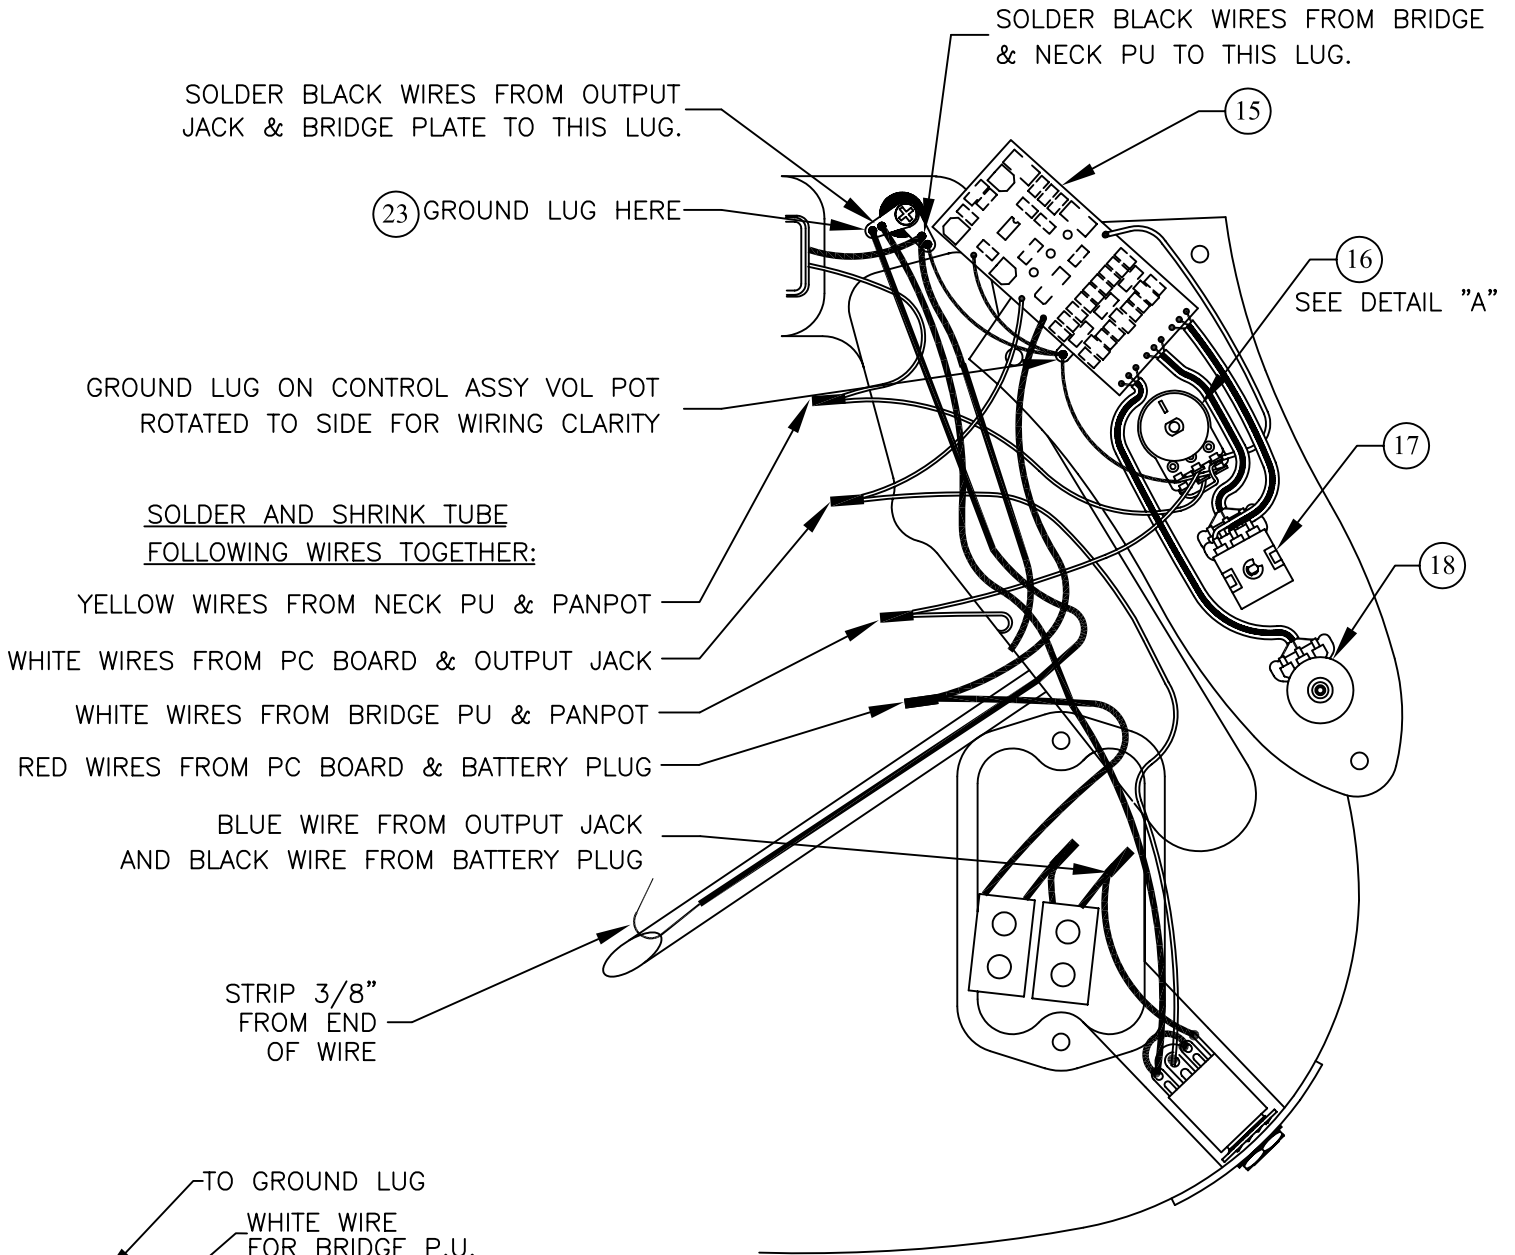

CONTROL ASSEMBLY

BRIDGE ASSEMBLY