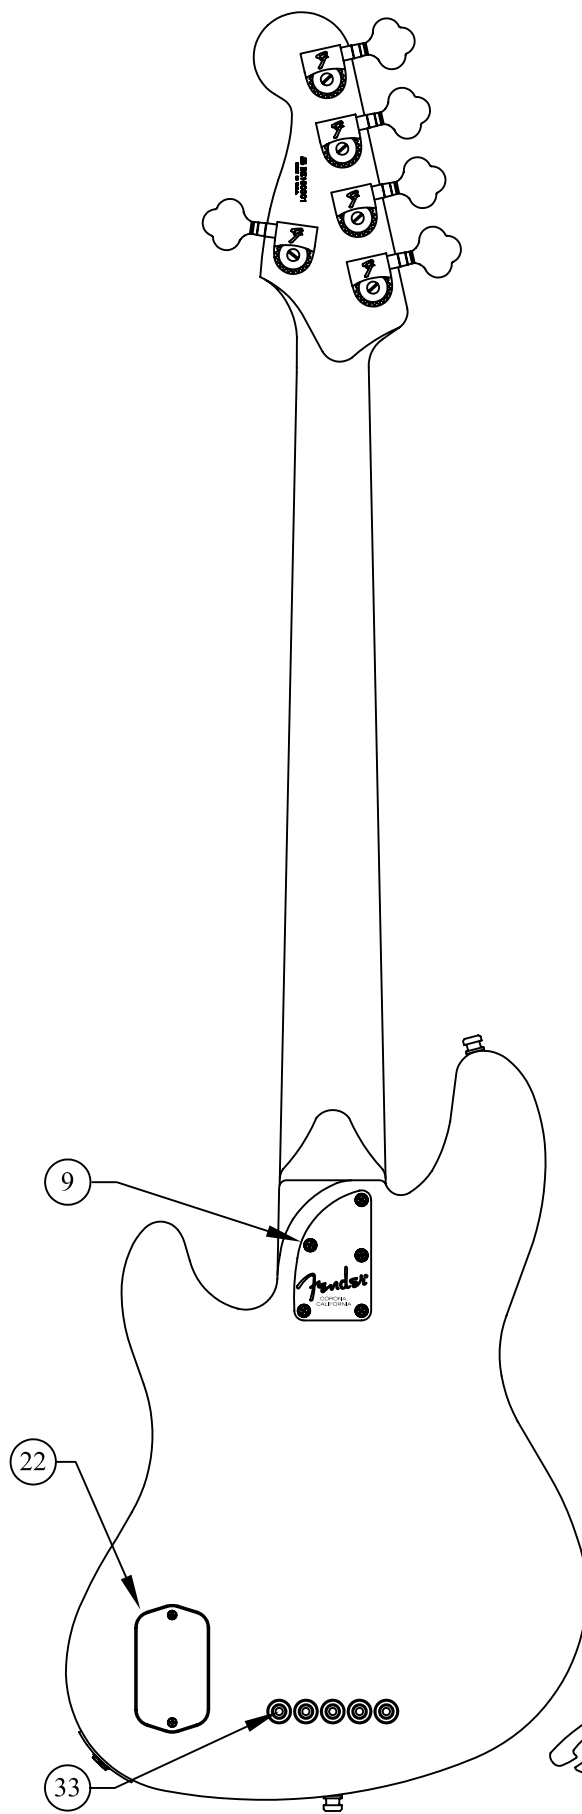

AMERICAN DELUXE JAZZ BASS® V, ASH, RW/MN, 0194760/4762

Fender®

CONTROL ASSEMBLY

BRIDGE ASSEMBLY

AMERICAN DELUXE JAZZ BASS® V, ASH, RW/MN, 0194760/4762

REF.#	P/N	DESCRIPTION	REF.#	P/N	DESCRIPTION
1	0058753000	Neck, Jazz Bass V Deluxe, PF	17	0053736000	Control 100KB. CN DTNT Tocos
	0058754000	Neck, Jazz Bass V Deluxe, MN		0016352000	Mounting Hex Nut
2	0056087000	Tuning Key (4)		0016436000	Lock Washer
3	0056025000	Tuning Key (1)	18	0049443000	Control 100KB CNTR DTNL CTS
4	0038487000	Bone Nut		0016352000	Mounting Hex Nut
5	0058332000	String Guide 3 Str		0016436000	Lock Washer
	0021407000	Mounting Screw	19	0019455000	Knob, Skirted Black Large
6	0058334000	String Guide 2 Str	20	0049412000	Knob, Lower Concentric
	0021407000	Mounting Screw		0049411000	Knob, Upper Concentric
7	0048688000	Truss Rod Adjusting Nut	21	0019513000	Knob, Black Small
	0048693000	Truss Rod Adjusting Wrench	22	0049705000	Battery Cover Bass Deluxe, Black
8	See Chart	Body American Deluxe, Jazz Bass V, ASH		0030654000	Mounting Screw
9	0058329000	Neck Mounting Plate		0018556000	Weatherstrip
	0021424000	Mounting Screw		0030688000	Insert - P/U & R/CVR
10	0021453000	Strap Button		0017405000	Battery 9V
	0021422000	Mounting Screw		0058775000	Battery Snap Assy.
	0019056000	Felt Washer, Black	23	0012869000	Solder Lug
	0020491000	Felt Washer, White		0015116000	Mounting Screw
11	See Chart	Pickguard	24	0058251000	Jack Output Closed Stereo SPST
	0021407000	Mounting Screw		0016436000	Washer, Lock Intl
12	0063476000	Pickup, Jazz Bass V SCN Neck		0031153000	Washer, Flat
	0021408000	Mounting Screw		0016352000	Nut, Hex
	0017333000	Weatherstrip		0050100000	Jack Ferrule
13	0063477000	Pickup, L-Bass V SCN Bridge	25	0021407000	Mounting Screw
	0021408000	Mounting Screw		0058397000	Bridge Assy, Jazz Bass Dlx V
	0017333000	Weatherstrip		0021422000	Mounting Screw
14	0010652000	Control Plate Chrome Jazz Bass	26	0021109000	Adjusting Wrench
15	0054137000	Circuit Board	27	0058395000	Bridge Plate
	0049440003	Control 25KA, P.C. Mtg.	28	0058374000	Bridge Section, (1-2)
	0016352000	Mounting Hex Nut	29	0058376000	Bridge Section, (3-5)
	0050161000	Lock Washer	30	0017571000	Intonation Screw, Blk (5)
16	0049441000	Control Pan Alpha, 250K	31	0018872000	Intonation Spring, Blk (5)
	0016352000	Mounting Hex Nut	32	0021093000	Height Adjustment Screw, Blk (4)
	0016436000	Lock Washer	33	0053019000	Height Adjustment Screw, Blk (6)
				0048604000	Ferrule, String