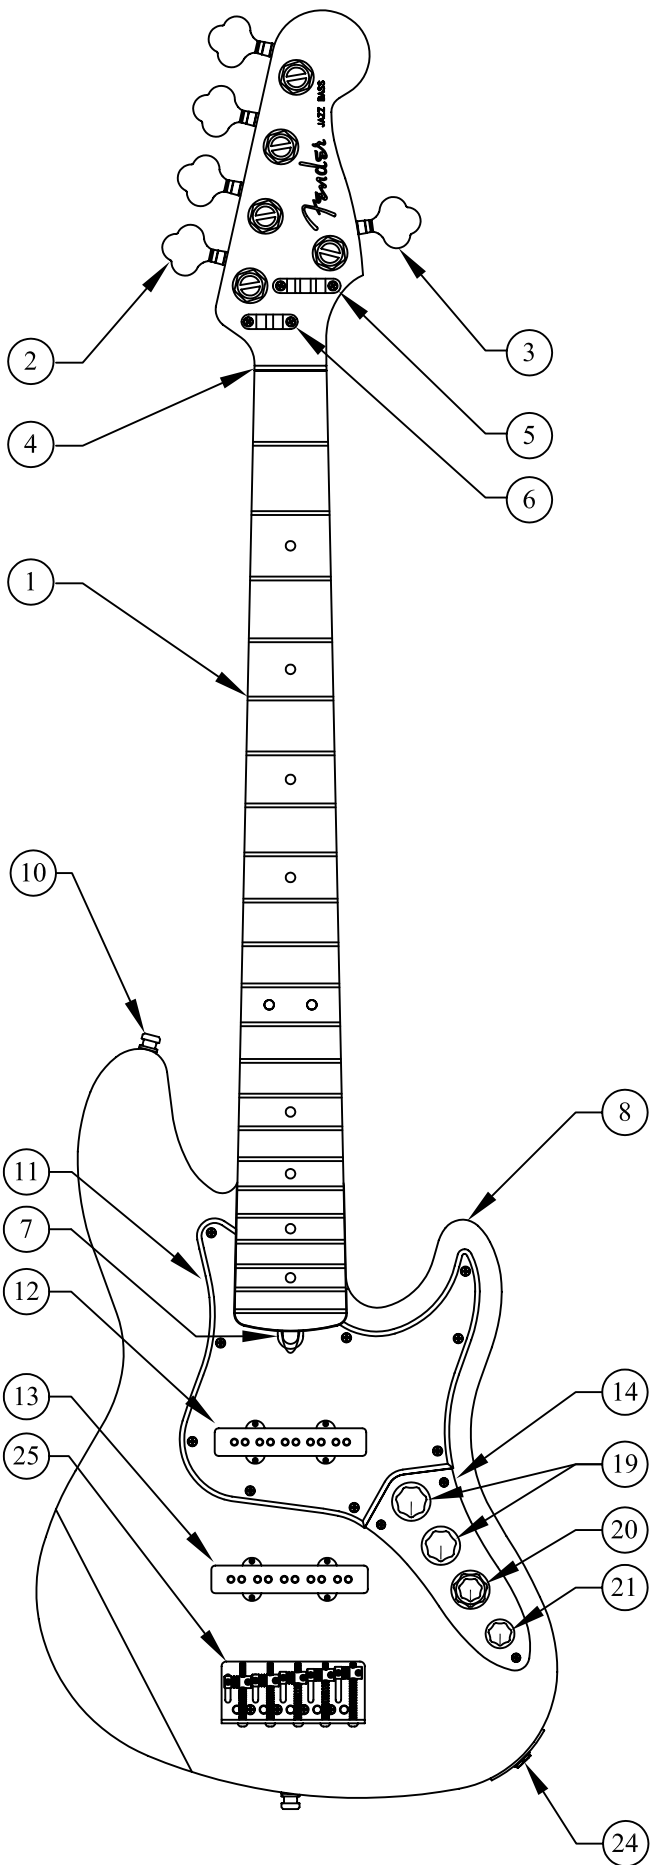

AMERICAN DELUXE JAZZ BASS® V, ASH, RW/MN, 0194760/4762

Fender®

CONTROL ASSEMBLY

BRIDGE ASSEMBLY

AMERICAN DELUXE JAZZ BASS® V, ASH, RW/MN, 0194760/4762

REF.#	P/N	DESCRIPTION	REF.#	P/N	DESCRIPTION
1	0058753000	Neck, Jazz Bass V Deluxe, PF	17	0053736000	Control 100KB. CN DTNT Tocos
	0058754000	Neck, Jazz Bass V Deluxe, MN		0016352000	Mounting Hex Nut
2	0056087000	Tuning Key (4)		0016436000	Lock Washer
3	0056025000	Tuning Key (1)	18	0049443000	Control 100KB CNTR DTNL CTS
4	0038487000	Bone Nut		0016352000	Mounting Hex Nut
5	0058332000	String Guide 3 Str		0016436000	Lock Washer
	0021407000	Mounting Screw	19	0019455000	Knob, Skirted Black Large
6	0058334000	String Guide 2 Str	20	0049412000	Knob, Lower Concentric
	0021407000	Mounting Screw		0049411000	Knob, Upper Concentric
7	0048688000	Truss Rod Adjusting Nut	21	0019513000	Knob, Black Small
	0048693000	Truss Rod Adjusting Wrench	22	0049705000	Battery Cover Bass Deluxe, Black
8	See Chart	Body American Deluxe, Jazz Bass V, ASH		0030654000	Mounting Screw
9	0058329000	Neck Mounting Plate		0018556000	Weatherstrip
	0021424000	Mounting Screw		0030688000	Insert - P/U & R/CVR
10	0021453000	Strap Button		0017405000	Battery 9V
	0021422000	Mounting Screw		0058775000	Battery Snap Assy.
	0019056000	Felt Washer, Black	23	0012869000	Solder Lug
	0020491000	Felt Washer, White		0015116000	Mounting Screw
11	See Chart	Pickguard	24	0058251000	Jack Output Closed Stereo SPST
	0021407000	Mounting Screw		0016436000	Washer, Lock Intl
12	0063476000	Pickup, Jazz Bass V SCN Neck		0031153000	Washer, Flat
	0021408000	Mounting Screw		0016352000	Nut, Hex
	0017333000	Weatherstrip		0050100000	Jack Ferrule
13	0063477000	Pickup, L-Bass V SCN Bridge	25	0021407000	Mounting Screw
	0021408000	Mounting Screw		0058397000	Bridge Assy, Jazz Bass Dlx V
	0017333000	Weatherstrip		0021422000	Mounting Screw
14	0010652000	Control Plate Chrome Jazz Bass	26	0021109000	Adjusting Wrench
15	0054137000	Circuit Board	27	0058395000	Bridge Plate
	0049440003	Control 25KA, P.C. Mtg.	28	0058374000	Bridge Section, (1-2)
	0016352000	Mounting Hex Nut	29	0058376000	Bridge Section, (3-5)
	0050161000	Lock Washer	30	0017571000	Intonation Screw, Blk (5)
16	0049441000	Control Pan Alpha, 250K	31	0018872000	Intonation Spring, Blk (5)
	0016352000	Mounting Hex Nut	32	0021093000	Height Adjustment Screw, Blk (4)
	0016436000	Lock Washer	33	0053019000	Height Adjustment Screw, Blk (6)
				0048604000	Ferrule, String