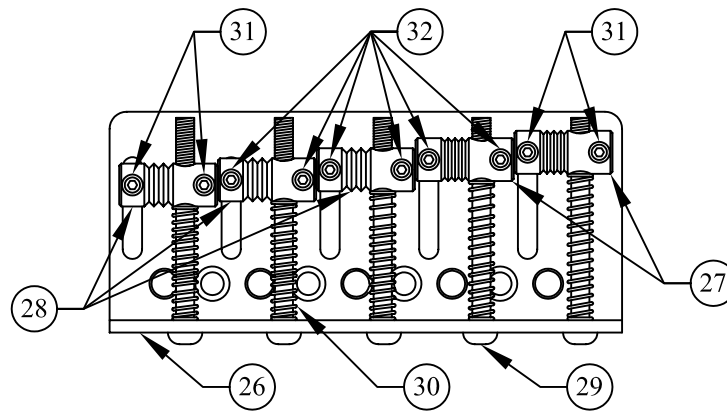

AMERICAN DELUXE JAZZ BASS® V, ASH, RW/MN, 0194760/4762

Fender®

CONTROL ASSEMBLY

BRIDGE ASSEMBLY

AMERICAN DELUXE JAZZ BASS® V, ASH, RW/MN, 0194760/4762

REF.#	P/N	DESCRIPTION	REF.#	P/N	DESCRIPTION
1	0058753000	Neck, Jazz Bass V Deluxe, PF	17	0053736000	Control 100KB. CN DTNT Tocos
	0058754000	Neck, Jazz Bass V Deluxe, MN		0016352000	Mounting Hex Nut
2	0056087000	Tuning Key (4)		0016436000	Lock Washer
3	0056025000	Tuning Key (1)	18	0049443000	Control 100KB CNTR DTNL CTS
4	0038487000	Bone Nut		0016352000	Mounting Hex Nut
5	0058332000	String Guide 3 Str		0016436000	Lock Washer
	0021407000	Mounting Screw	19	0019455000	Knob, Skirted Black Large
6	0058334000	String Guide 2 Str	20	0049412000	Knob, Lower Concentric
	0021407000	Mounting Screw		0049411000	Knob, Upper Concentric
7	0048688000	Truss Rod Adjusting Nut	21	0019513000	Knob, Black Small
	0048693000	Truss Rod Adjusting Wrench	22	0049705000	Battery Cover Bass Deluxe, Black
8	See Chart	Body American Deluxe, Jazz Bass V, ASH		0030654000	Mounting Screw
9	0058329000	Neck Mounting Plate		0018556000	Weatherstrip
	0021424000	Mounting Screw		0030688000	Insert - P/U & R/CVR
10	0021453000	Strap Button		0017405000	Battery 9V
	0021422000	Mounting Screw		0058775000	Battery Snap Assy.
	0019056000	Felt Washer, Black	23	0012869000	Solder Lug
	0020491000	Felt Washer, White		0015116000	Mounting Screw
11	See Chart	Pickguard	24	0058251000	Jack Output Closed Stereo SPST
	0021407000	Mounting Screw		0016436000	Washer, Lock Intl
12	0063476000	Pickup, Jazz Bass V SCN Neck		0031153000	Washer, Flat
	0021408000	Mounting Screw		0016352000	Nut, Hex
	0017333000	Weatherstrip		0050100000	Jack Ferrule
13	0063477000	Pickup, L-Bass V SCN Bridge	25	0021407000	Mounting Screw
	0021408000	Mounting Screw		0058397000	Bridge Assy, Jazz Bass Dlx V
	0017333000	Weatherstrip		0021422000	Mounting Screw
14	0010652000	Control Plate Chrome Jazz Bass	26	0021109000	Adjusting Wrench
15	0054137000	Circuit Board	27	0058395000	Bridge Plate
	0049440003	Control 25KA, P.C. Mtg.	28	0058374000	Bridge Section, (1-2)
	0016352000	Mounting Hex Nut	29	0058376000	Bridge Section, (3-5)
	0050161000	Lock Washer	30	0017571000	Intonation Screw, Blk (5)
16	0049441000	Control Pan Alpha, 250K	31	0018872000	Intonation Spring, Blk (5)
	0016352000	Mounting Hex Nut	32	0021093000	Height Adjustment Screw, Blk (4)
	0016436000	Lock Washer	33	0053019000	Height Adjustment Screw, Blk (6)
				0048604000	Ferrule, String