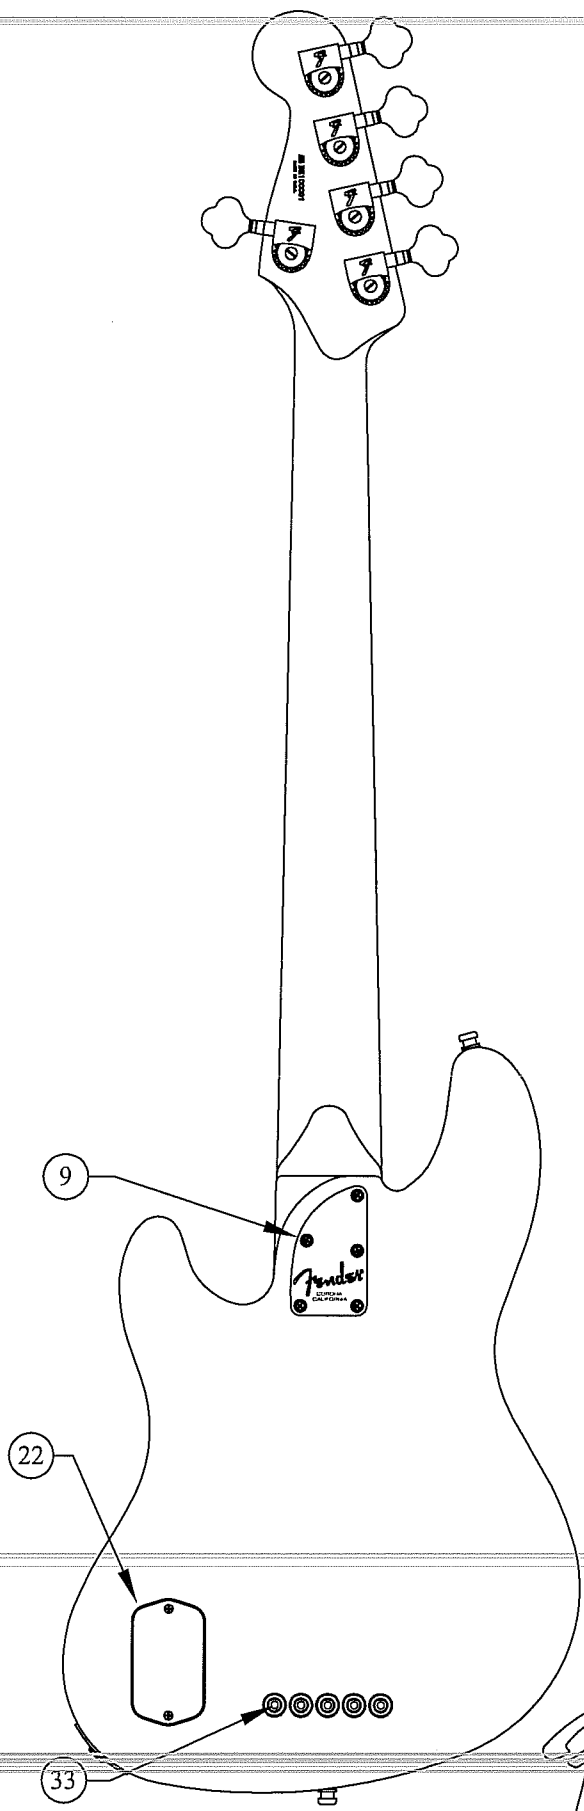

AMERICAN DELUXE JAZZ BASS® V, ASH, RW/MN, 0194760/4762

CONTROL ASSEMBLY

BRIDGE ASSEMBLY

AMERICAN DELUXE JAZZ BASS® V, ASH, RW/MN, 0194760/4762

| REF.# | P/N | DESCRIPTION | REF.# | P/N | DESCRIPTION |
|-------|------------|--|-------|------------|----------------------------------|
| 1 | 0058753000 | Neck, Jazz Bass V Deluxe, PF | 17 | 0053736000 | Control 100KB. CN DTNT Tocos |
| | 0058754000 | Neck, Jazz Bass V Deluxe, MN | | 0016352000 | Mounting Hex Nut |
| 2 | 0063547000 | Tuning Key (4) | | 0016436000 | Lock Washer |
| 3 | 0064195000 | Tuning Key (1) | 18 | 0049443000 | Control 100KB CNTR DTNL CTS |
| 4 | 0038487000 | Bone Nut | | 0016352000 | Mounting Hex Nut |
| 5 | 0058332000 | String Guide 3 Str | | 0016436000 | Lock Washer |
| | 0021407000 | Mounting Screw | 19 | 0019455000 | Knob, Skirted Black Large |
| 6 | 0058334000 | String Guide 2 Str | 20 | 0049412000 | Knob, Lower Concentric |
| | 0021407000 | Mounting Screw | | 0049411000 | Knob, Upper Concentric |
| 7 | 0048688000 | Truss Rod Adjusting Nut | 21 | 0019513000 | Knob, Black Small |
| | 0048693000 | Truss Rod Adjusting Wrench | 22 | 0049705000 | Battery Cover Bass Deluxe, Black |
| 8 | See Chart | Body American Deluxe, Jazz Bass V, ASH | | 0030654000 | Mounting Screw |
| 9 | 0058329000 | Neck Mounting Plate | | 0018556000 | Weatherstrip |
| | 0021424000 | Mounting Screw | | 0030688000 | Insert - P/U & R/CVR |
| 10 | 0021453000 | Strap Button | | 0017405000 | Battery 9V |
| | 0021422000 | Mounting Screw | | 0058775000 | Battery Snap Assy. |
| | 0019056000 | Felt Washer, Black | 23 | 0012869000 | Solder Lug |
| | 0020491000 | Felt Washer, White | | 0015116000 | Mounting Screw |
| 11 | See Chart | Pickguard | 24 | 0058251000 | Jack Output Closed Stereo SPST |
| | 0021407000 | Mounting Screw | | 0016436000 | Washer, Lock Intl |
| 12 | 0063476000 | Pickup, Jazz Bass V SCN Neck | | 0031153000 | Washer, Flat |
| | 0021408000 | Mounting Screw | | 0016352000 | Nut, Hex |
| | 0017333000 | Weatherstrip | | 0050100000 | Jack Ferrule |
| 13 | 0063477000 | Pickup, L-Bass V SCN Bridge | | 0021407000 | Mounting Screw |
| | 0021408000 | Mounting Screw | 25 | 0058397000 | Bridge Assy, Jazz Bass Dlx V |
| | 0017333000 | Weatherstrip | | 0021422000 | Mounting Screw |
| 14 | 0010652000 | Control Plate Chrome Jazz Bass | 26 | 0021109000 | Adjusting Wrench |
| 15 | 0054137000 | Circuit Board | 27 | 0058395000 | Bridge Plate |
| | 0049440003 | Control 25KA, P.C. Mtg. | 28 | 0058374000 | Bridge Section, (1-2) |
| | 0016352000 | Mounting Hex Nut | 29 | 0058376000 | Bridge Section, (3-5) |
| | 0050161000 | Lock Washer | 30 | 0017571000 | Intonation Screw, Blk (5) |
| 16 | 0049441000 | Control Pan Alpha, 250K | 31 | 0018872000 | Intonation Spring, Blk (5) |
| | 0016352000 | Mounting Hex Nut | 32 | 0021093000 | Height Adjustment Screw, Blk (4) |
| | 0016436000 | Lock Washer | 33 | 0053019000 | Height Adjustment Screw, Blk (6) |
| | | | | 0048604000 | Ferrule, String |