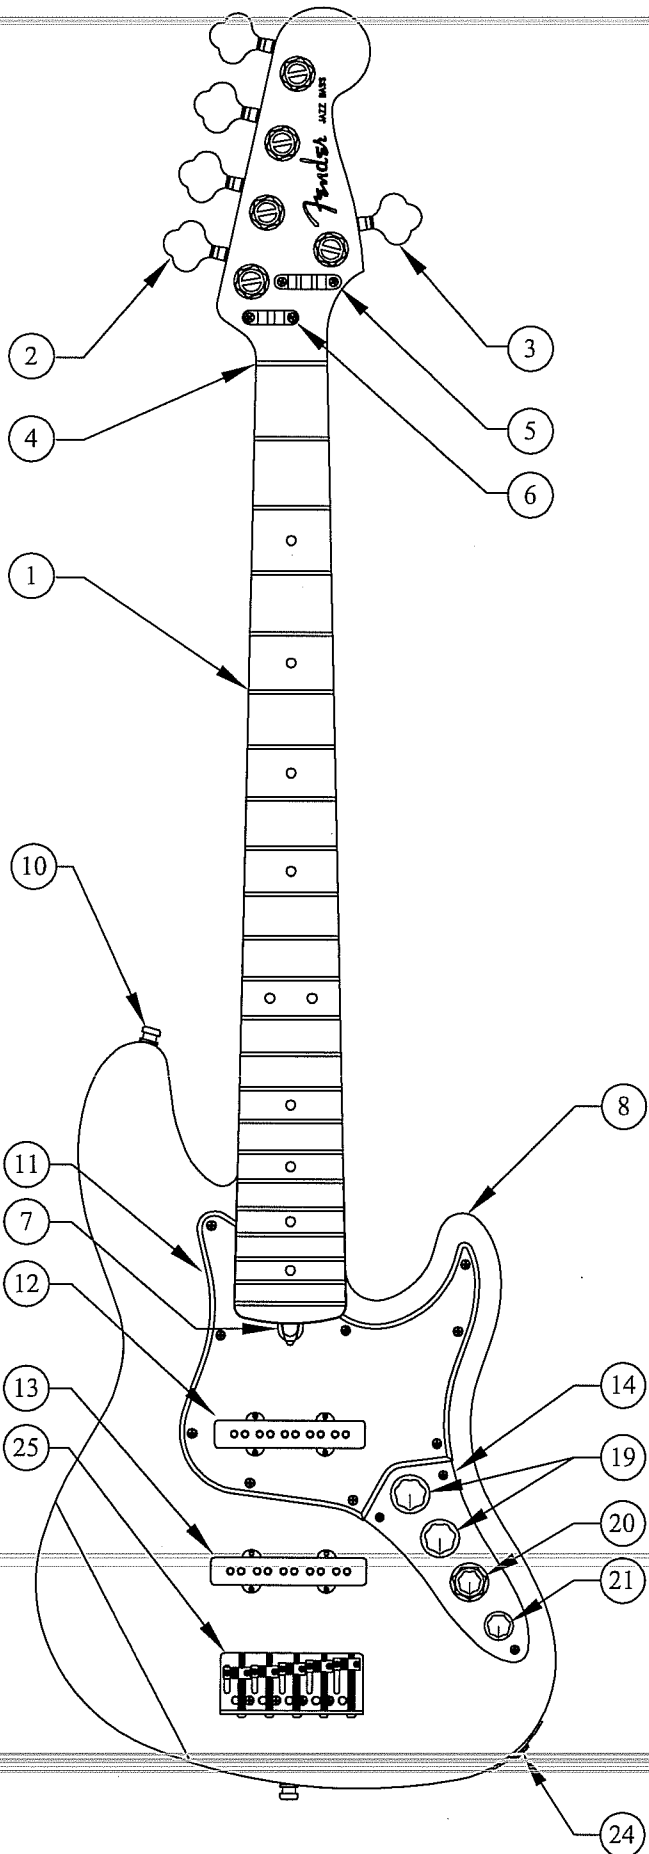

AMERICAN DELUXE JAZZ BASS® V, ASH, RW/MN, 0194760/4762

CONTROL ASSEMBLY

BRIDGE ASSEMBLY

AMERICAN DELUXE JAZZ BASS® V, ASH, RW/MN, 0194760/4762

| REF.# | P/N | DESCRIPTION | REF.# | P/N | DESCRIPTION |
|-------|------------|--|-------|------------|----------------------------------|
| 1 | 0058753000 | Neck, Jazz Bass V Deluxe, PF | 17 | 0053736000 | Control 100KB. CN DTNT Tocos |
| | 0058754000 | Neck, Jazz Bass V Deluxe, MN | | 0016352000 | Mounting Hex Nut |
| 2 | 0063547000 | Tuning Key (4) | | 0016436000 | Lock Washer |
| 3 | 0064195000 | Tuning Key (1) | 18 | 0049443000 | Control 100KB CNTR DTNL CTS |
| 4 | 0038487000 | Bone Nut | | 0016352000 | Mounting Hex Nut |
| 5 | 0058332000 | String Guide 3 Str | | 0016436000 | Lock Washer |
| | 0021407000 | Mounting Screw | 19 | 0019455000 | Knob, Skirted Black Large |
| 6 | 0058334000 | String Guide 2 Str | 20 | 0049412000 | Knob, Lower Concentric |
| | 0021407000 | Mounting Screw | | 0049411000 | Knob, Upper Concentric |
| 7 | 0048688000 | Truss Rod Adjusting Nut | 21 | 0019513000 | Knob, Black Small |
| | 0048693000 | Truss Rod Adjusting Wrench | 22 | 0049705000 | Battery Cover Bass Deluxe, Black |
| 8 | See Chart | Body American Deluxe, Jazz Bass V, ASH | | 0030654000 | Mounting Screw |
| 9 | 0058329000 | Neck Mounting Plate | | 0018556000 | Weatherstrip |
| | 0021424000 | Mounting Screw | | 0030688000 | Insert - P/U & R/CVR |
| 10 | 0021453000 | Strap Button | | 0017405000 | Battery 9V |
| | 0021422000 | Mounting Screw | | 0058775000 | Battery Snap Assy. |
| | 0019056000 | Felt Washer, Black | 23 | 0012869000 | Solder Lug |
| | 0020491000 | Felt Washer, White | | 0015116000 | Mounting Screw |
| 11 | See Chart | Pickguard | 24 | 0058251000 | Jack Output Closed Stereo SPST |
| | 0021407000 | Mounting Screw | | 0016436000 | Washer, Lock Intl |
| 12 | 0063476000 | Pickup, Jazz Bass V SCN Neck | | 0031153000 | Washer, Flat |
| | 0021408000 | Mounting Screw | | 0016352000 | Nut, Hex |
| | 0017333000 | Weatherstrip | | 0050100000 | Jack Ferrule |
| 13 | 0063477000 | Pickup, L-Bass V SCN Bridge | | 0021407000 | Mounting Screw |
| | 0021408000 | Mounting Screw | 25 | 0058397000 | Bridge Assy, Jazz Bass Dlx V |
| | 0017333000 | Weatherstrip | | 0021422000 | Mounting Screw |
| 14 | 0010652000 | Control Plate Chrome Jazz Bass | 26 | 0021109000 | Adjusting Wrench |
| 15 | 0054137000 | Circuit Board | 27 | 0058395000 | Bridge Plate |
| | 0049440003 | Control 25KA, P.C. Mtg. | 28 | 0058374000 | Bridge Section, (1-2) |
| | 0016352000 | Mounting Hex Nut | 29 | 0058376000 | Bridge Section, (3-5) |
| | 0050161000 | Lock Washer | 30 | 0017571000 | Intonation Screw, Blk (5) |
| 16 | 0049441000 | Control Pan Alpha, 250K | 31 | 0018872000 | Intonation Spring, Blk (5) |
| | 0016352000 | Mounting Hex Nut | 32 | 0021093000 | Height Adjustment Screw, Blk (4) |
| | 0016436000 | Lock Washer | 33 | 0053019000 | Height Adjustment Screw, Blk (6) |
| | | | | 0048604000 | Ferrule, String |