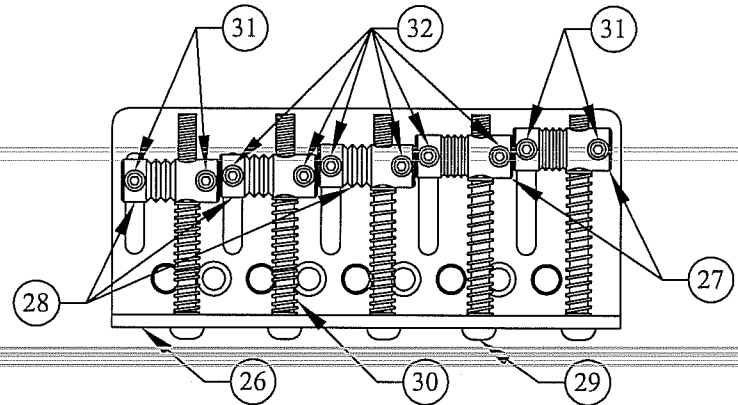

AMERICAN DELUXE JAZZ BASS® V, ASH, RW/MN, 0194760/4762

CONTROL ASSEMBLY

BRIDGE ASSEMBLY

AMERICAN DELUXE JAZZ BASS® V, ASH, RW/MN, 0194760/4762

| REF.# | P/N | DESCRIPTION | REF.# | P/N | DESCRIPTION |
|-------|------------|--|-------|------------|----------------------------------|
| 1 | 0058753000 | Neck, Jazz Bass V Deluxe, PF | 17 | 0053736000 | Control 100KB. CN DTNT Tocos |
| | 0058754000 | Neck, Jazz Bass V Deluxe, MN | | 0016352000 | Mounting Hex Nut |
| 2 | 0063547000 | Tuning Key (4) | | 0016436000 | Lock Washer |
| 3 | 0064195000 | Tuning Key (1) | 18 | 0049443000 | Control 100KB CNTR DTNL CTS |
| 4 | 0038487000 | Bone Nut | | 0016352000 | Mounting Hex Nut |
| 5 | 0058332000 | String Guide 3 Str | | 0016436000 | Lock Washer |
| | 0021407000 | Mounting Screw | 19 | 0019455000 | Knob, Skirted Black Large |
| 6 | 0058334000 | String Guide 2 Str | 20 | 0049412000 | Knob, Lower Concentric |
| | 0021407000 | Mounting Screw | | 0049411000 | Knob, Upper Concentric |
| 7 | 0048688000 | Truss Rod Adjusting Nut | 21 | 0019513000 | Knob, Black Small |
| | 0048693000 | Truss Rod Adjusting Wrench | 22 | 0049705000 | Battery Cover Bass Deluxe, Black |
| 8 | See Chart | Body American Deluxe, Jazz Bass V, ASH | | 0030654000 | Mounting Screw |
| 9 | 0058329000 | Neck Mounting Plate | | 0018556000 | Weatherstrip |
| | 0021424000 | Mounting Screw | | 0030688000 | Insert - P/U & R/CVR |
| 10 | 0021453000 | Strap Button | | 0017405000 | Battery 9V |
| | 0021422000 | Mounting Screw | | 0058775000 | Battery Snap Assy. |
| | 0019056000 | Felt Washer, Black | 23 | 0012869000 | Solder Lug |
| | 0020491000 | Felt Washer, White | | 0015116000 | Mounting Screw |
| 11 | See Chart | Pickguard | 24 | 0058251000 | Jack Output Closed Stereo SPST |
| | 0021407000 | Mounting Screw | | 0016436000 | Washer, Lock Intl |
| 12 | 0063476000 | Pickup, Jazz Bass V SCN Neck | | 0031153000 | Washer, Flat |
| | 0021408000 | Mounting Screw | | 0016352000 | Nut, Hex |
| | 0017333000 | Weatherstrip | | 0050100000 | Jack Ferrule |
| 13 | 0063477000 | Pickup, L-Bass V SCN Bridge | | 0021407000 | Mounting Screw |
| | 0021408000 | Mounting Screw | 25 | 0058397000 | Bridge Assy, Jazz Bass Dlx V |
| | 0017333000 | Weatherstrip | | 0021422000 | Mounting Screw |
| 14 | 0010652000 | Control Plate Chrome Jazz Bass | 26 | 0021109000 | Adjusting Wrench |
| 15 | 0054137000 | Circuit Board | 27 | 0058395000 | Bridge Plate |
| | 0049440003 | Control 25KA, P.C. Mtg. | 28 | 0058374000 | Bridge Section, (1-2) |
| | 0016352000 | Mounting Hex Nut | 29 | 0058376000 | Bridge Section, (3-5) |
| | 0050161000 | Lock Washer | 30 | 0017571000 | Intonation Screw, Blk (5) |
| 16 | 0049441000 | Control Pan Alpha, 250K | 31 | 0018872000 | Intonation Spring, Blk (5) |
| | 0016352000 | Mounting Hex Nut | 32 | 0021093000 | Height Adjustment Screw, Blk (4) |
| | 0016436000 | Lock Washer | 33 | 0053019000 | Height Adjustment Screw, Blk (6) |
| | | | | 0048604000 | Ferrule, String |