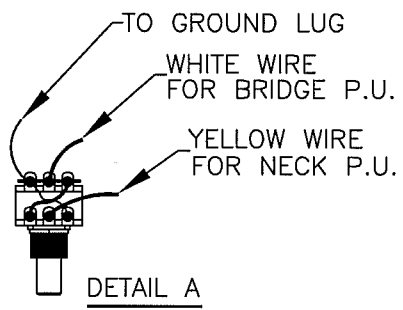

AMERICAN DELUXE JAZZ BASS® V, ASH, RW/MN, 0194760/4762

CONTROL ASSEMBLY

BRIDGE ASSEMBLY

AMERICAN DELUXE JAZZ BASS® V, ASH, RW/MN, 0194760/4762

| REF.# | P/N | DESCRIPTION | REF.# | P/N | DESCRIPTION |
|-------|------------|--|-------|------------|----------------------------------|
| 1 | 0058753000 | Neck, Jazz Bass V Deluxe, PF | 17 | 0053736000 | Control 100KB. CN DTNT Tocos |
| | 0058754000 | Neck, Jazz Bass V Deluxe, MN | | 0016352000 | Mounting Hex Nut |
| 2 | 0063547000 | Tuning Key (4) | | 0016436000 | Lock Washer |
| 3 | 0064195000 | Tuning Key (1) | 18 | 0049443000 | Control 100KB CNTR DTNL CTS |
| 4 | 0038487000 | Bone Nut | | 0016352000 | Mounting Hex Nut |
| 5 | 0058332000 | String Guide 3 Str | | 0016436000 | Lock Washer |
| | 0021407000 | Mounting Screw | 19 | 0019455000 | Knob, Skirted Black Large |
| 6 | 0058334000 | String Guide 2 Str | 20 | 0049412000 | Knob, Lower Concentric |
| | 0021407000 | Mounting Screw | | 0049411000 | Knob, Upper Concentric |
| 7 | 0048688000 | Truss Rod Adjusting Nut | 21 | 0019513000 | Knob, Black Small |
| | 0048693000 | Truss Rod Adjusting Wrench | 22 | 0049705000 | Battery Cover Bass Deluxe, Black |
| 8 | See Chart | Body American Deluxe, Jazz Bass V, ASH | | 0030654000 | Mounting Screw |
| 9 | 0058329000 | Neck Mounting Plate | | 0018556000 | Weatherstrip |
| | 0021424000 | Mounting Screw | | 0030688000 | Insert - P/U & R/CVR |
| 10 | 0021453000 | Strap Button | | 0017405000 | Battery 9V |
| | 0021422000 | Mounting Screw | | 0058775000 | Battery Snap Assy. |
| | 0019056000 | Felt Washer, Black | 23 | 0012869000 | Solder Lug |
| | 0020491000 | Felt Washer, White | | 0015116000 | Mounting Screw |
| 11 | See Chart | Pickguard | 24 | 0058251000 | Jack Output Closed Stereo SPST |
| | 0021407000 | Mounting Screw | | 0016436000 | Washer, Lock Intl |
| 12 | 0063476000 | Pickup, Jazz Bass V SCN Neck | | 0031153000 | Washer, Flat |
| | 0021408000 | Mounting Screw | | 0016352000 | Nut, Hex |
| | 0017333000 | Weatherstrip | | 0050100000 | Jack Ferrule |
| 13 | 0063477000 | Pickup, L-Bass V SCN Bridge | | 0021407000 | Mounting Screw |
| | 0021408000 | Mounting Screw | 25 | 0058397000 | Bridge Assy, Jazz Bass Dlx V |
| | 0017333000 | Weatherstrip | | 0021422000 | Mounting Screw |
| 14 | 0010652000 | Control Plate Chrome Jazz Bass | 26 | 0021109000 | Adjusting Wrench |
| 15 | 0054137000 | Circuit Board | 27 | 0058395000 | Bridge Plate |
| | 0049440003 | Control 25KA, P.C. Mtg. | 28 | 0058374000 | Bridge Section, (1-2) |
| | 0016352000 | Mounting Hex Nut | 29 | 0058376000 | Bridge Section, (3-5) |
| | 0050161000 | Lock Washer | 30 | 0017571000 | Intonation Screw, Blk (5) |
| 16 | 0049441000 | Control Pan Alpha, 250K | 31 | 0018872000 | Intonation Spring, Blk (5) |
| | 0016352000 | Mounting Hex Nut | 32 | 0021093000 | Height Adjustment Screw, Blk (4) |
| | 0016436000 | Lock Washer | 33 | 0053019000 | Height Adjustment Screw, Blk (6) |
| | | | | 0048604000 | Ferrule, String |