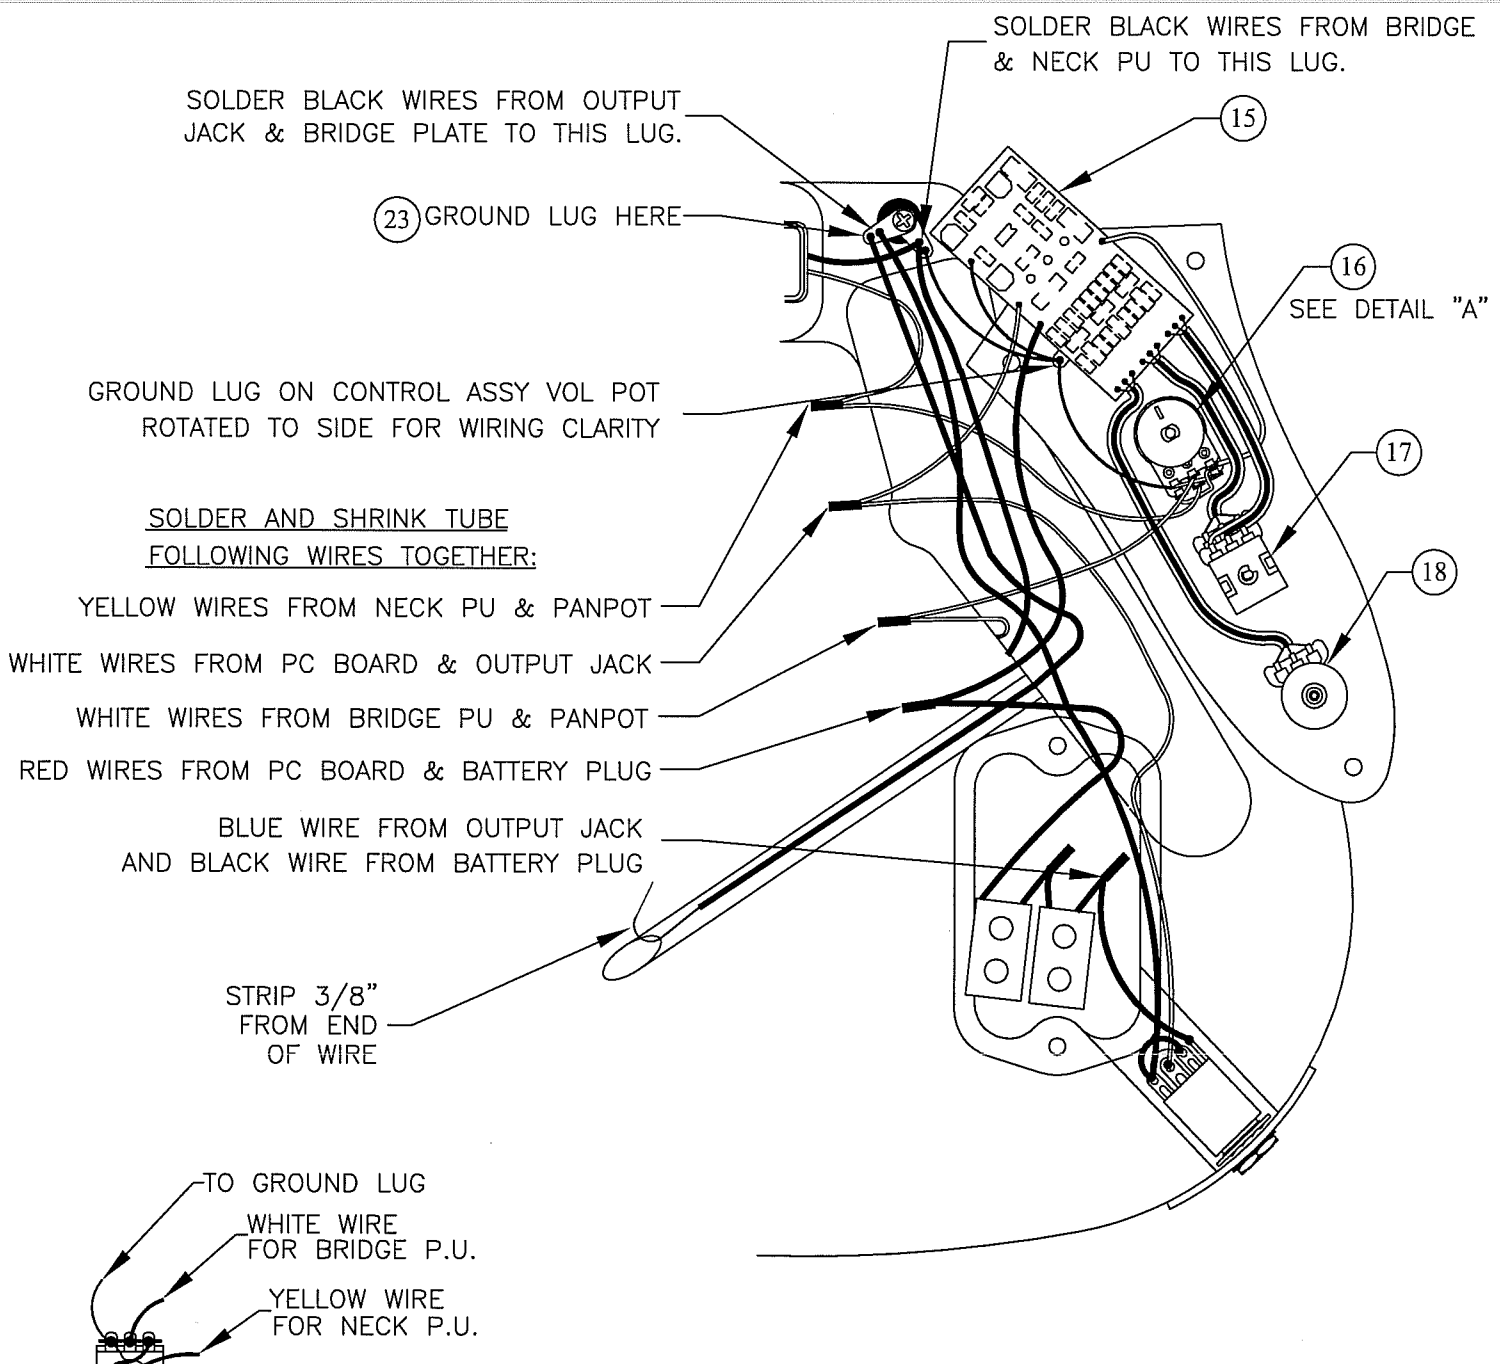

CONTROL ASSEMBLY

BRIDGE ASSEMBLY