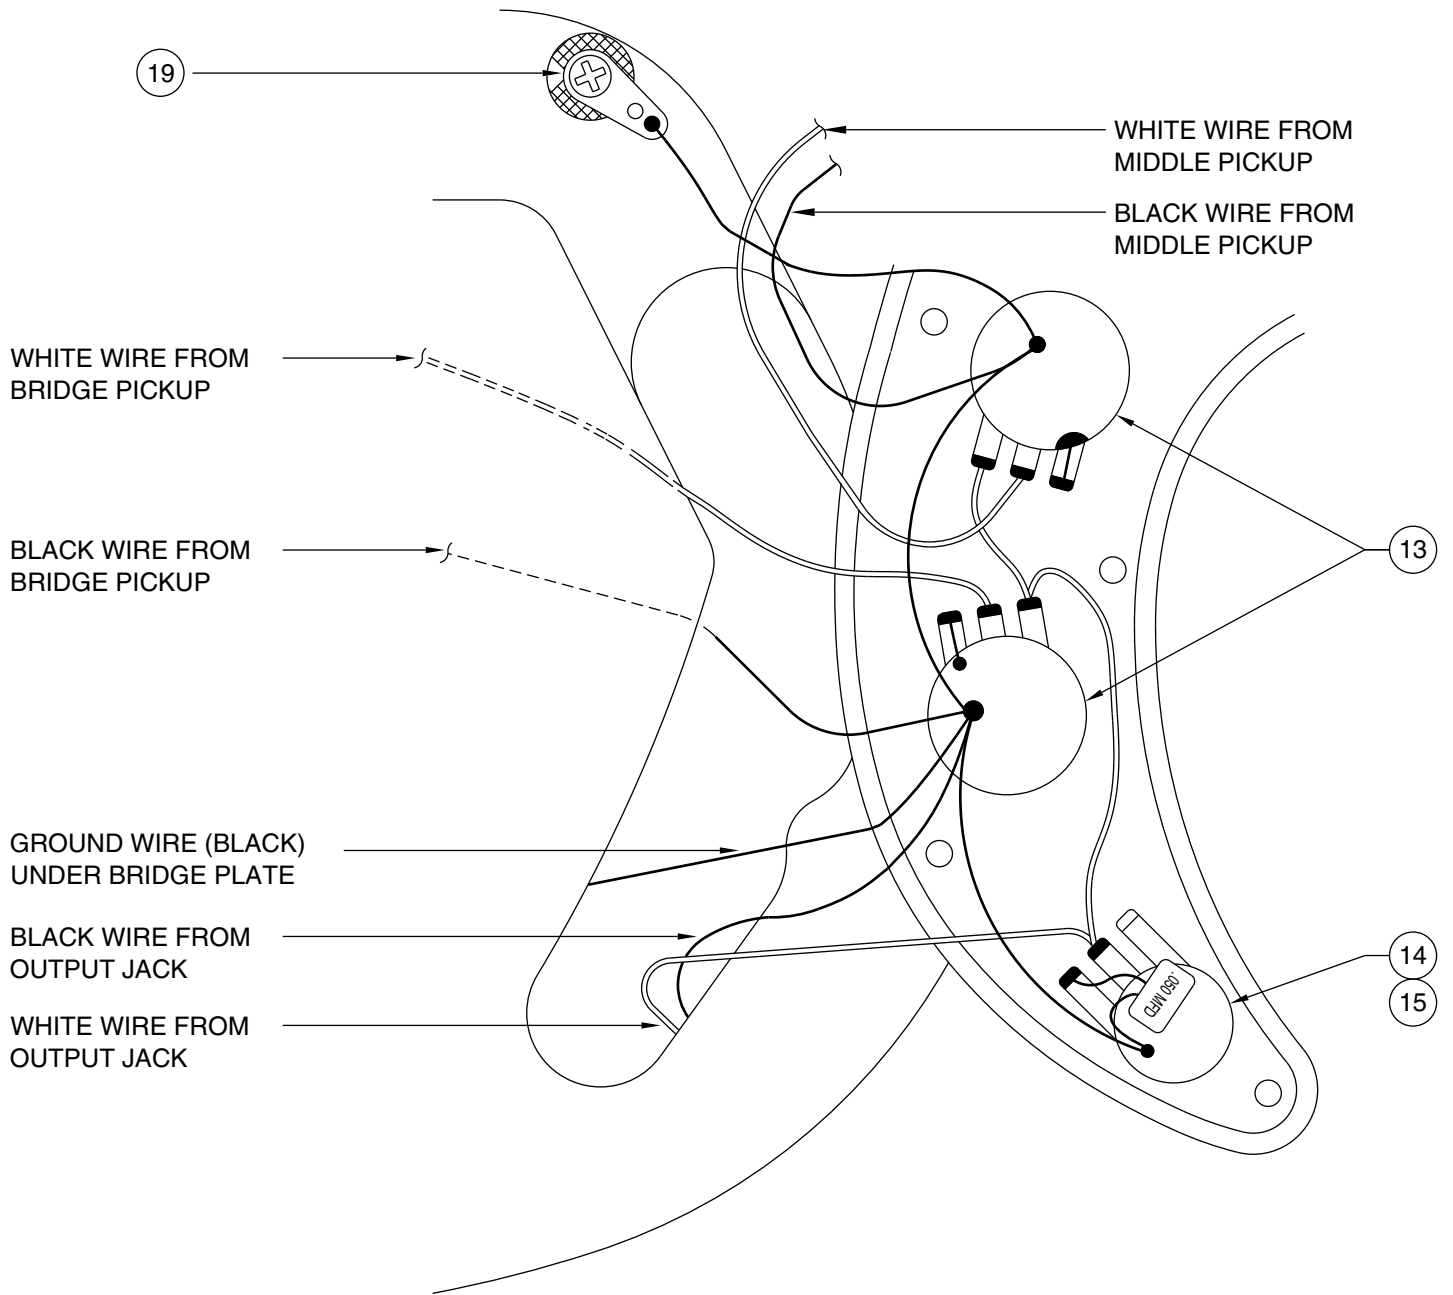

PICKGUARD ASSEMBLY

BRIDGE ASSEMBLY