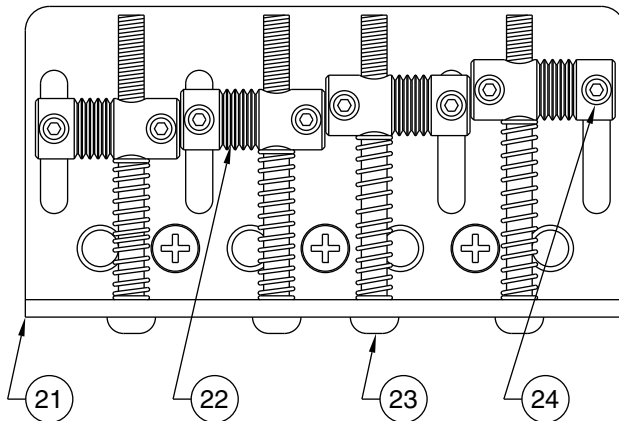

PICKGUARD ASSEMBLY

BRIDGE ASSEMBLY