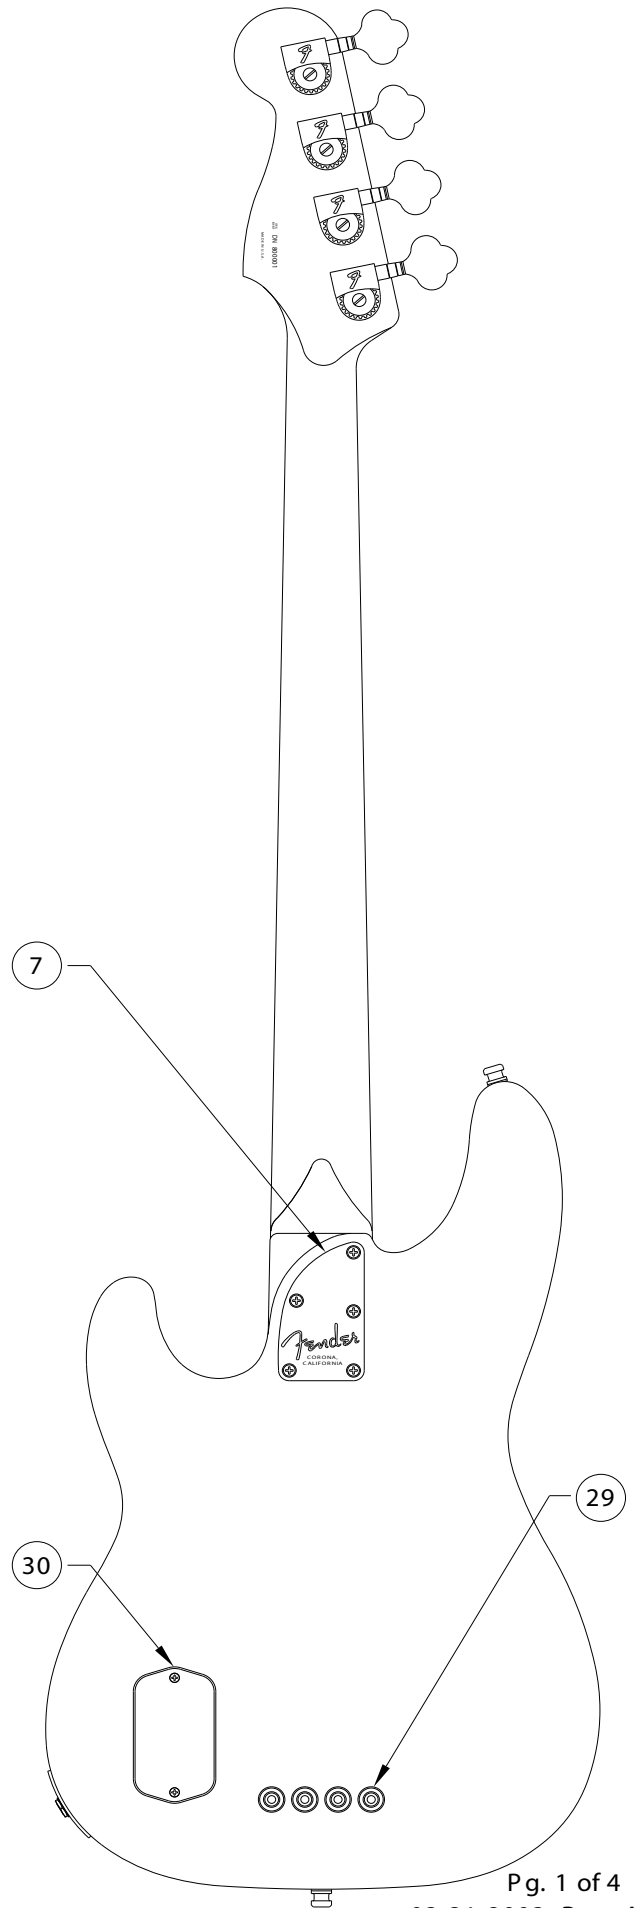

AMERICAN DELUXE PRECISION BASS UPGRADE 0195260/5262

WIRING ASSEMBLY

WHITE WIRE FROM P.C. BOARD AND OUTPUT JACK SOLDERED TOGETHER. SHRINK TUBE USED TO AVOID SHORT CONTACT

RED WIRES FROM P.C. BOARD AND BATTERY SNAP SOLDERED TOGETHER. SHRINK TUBE USED TO AVOID SHORT CONTACT

WHITE WIRE FROM BRIDGE P.U. & PAN POT SOLDER TOGETHER. SHRINK TUBE USED TO AVOID SHORT CONTACT

BLACK WIRE FROM BRIDGE PICKUP SOLDER TO GROUND LUG.

BLACK WIRE FROM OUTPUT JACK SOLDERED TO GROUND LUG

BLACK WIRE FROM BATTERY SNAP AND RED WIRE FROM 2ND BATTERY SNAP

GROUND BLACK WIRE AT END AND GROUND UNDER BRIDGE PLATE FROM GROUND LUG

SEE DETAIL A

BLUE WIRE FROM OUTPUT JACK AND BLACK WIRE FROM BATTERY SNAP

BLACK WIRE FROM VOLUME POT GROUND LUG

WHITE WIRE FROM BRIDGE PICKUP

WHITE WIRE FROM P.C. BOARD

WHITE WIRE FROM NECK PICKUP

DETAIL A

BRIDGE ASSEMBLY