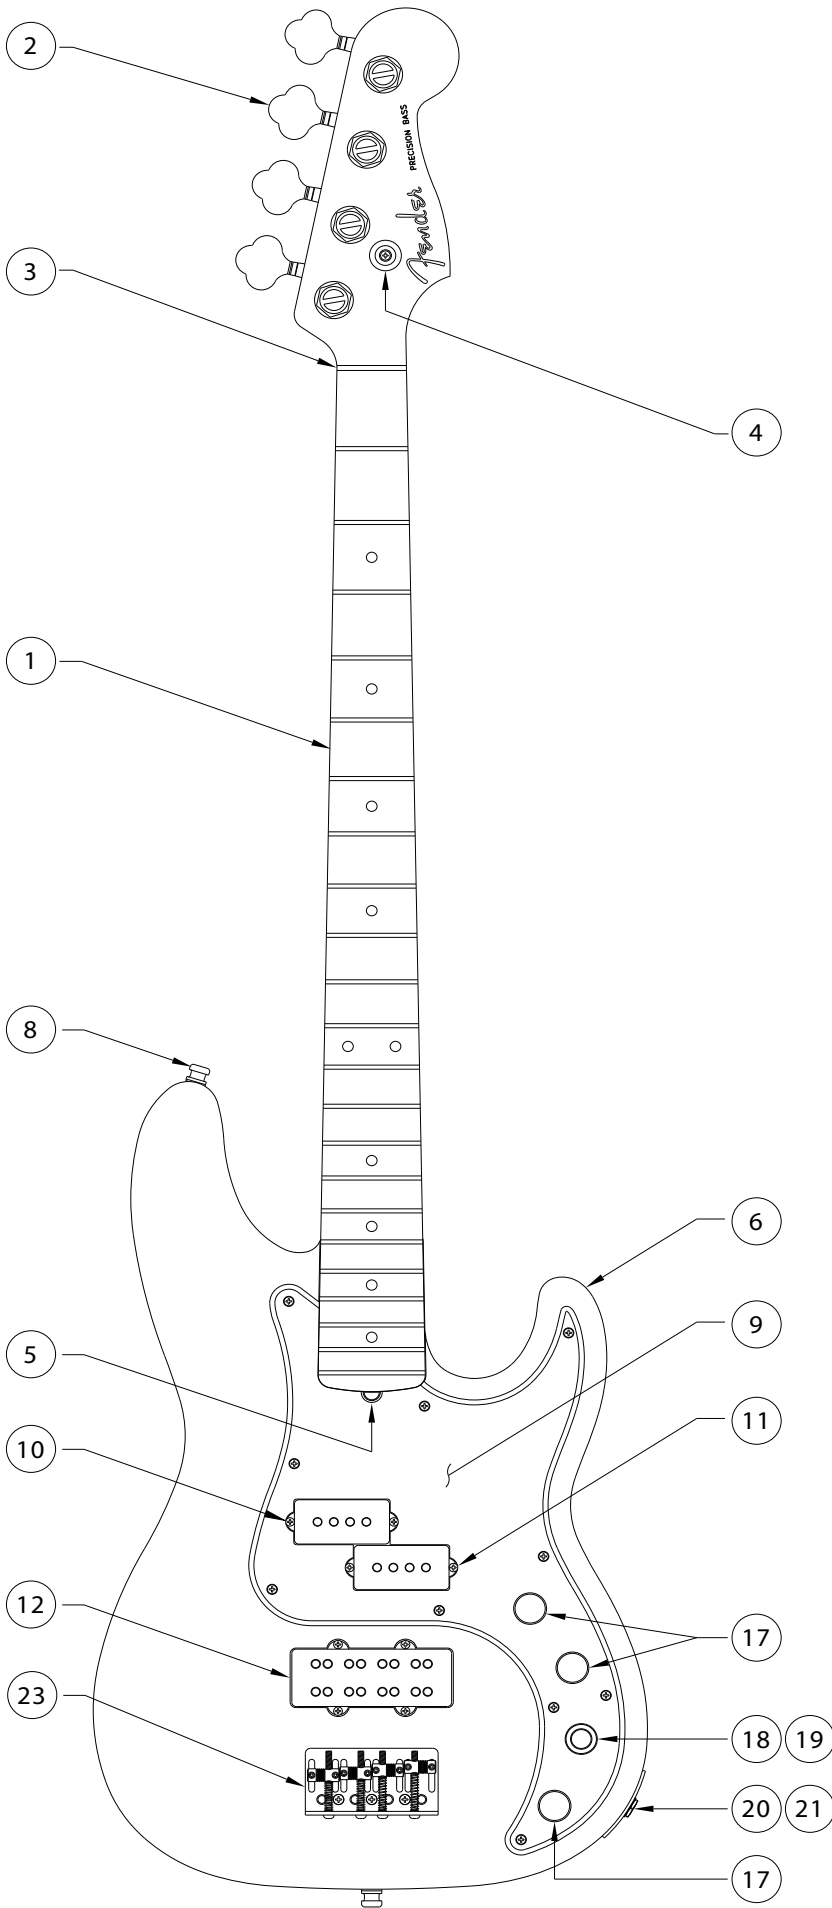

AMERICAN DELUXE PRECISION BASS UPGRADE 0195260/5262

WIRING ASSEMBLY

WHITE WIRE FROM P.C. BOARD AND OUTPUT JACK SOLDERED TOGETHER. SHRINK TUBE USED TO AVOID SHORT CONTACT

RED WIRES FROM P.C. BOARD AND BATTERY SNAP SOLDERED TOGETHER. SHRINK TUBE USED TO AVOID SHORT CONTACT

WHITE WIRE FROM BRIDGE P.U. & PAN POT SOLDER TOGETHER. SHRINK TUBE USED TO AVOID SHORT CONTACT

BLACK WIRE FROM BRIDGE PICKUP SOLDER TO GROUND LUG.

BLACK WIRE FROM OUTPUT JACK SOLDERED TO GROUND LUG

BLACK WIRE FROM BATTERY SNAP AND RED WIRE FROM 2ND BATTERY SNAP

GROUND BLACK WIRE AT END AND GROUND UNDER BRIDGE PLATE FROM GROUND LUG

SEE DETAIL A

BLUE WIRE FROM OUTPUT JACK AND BLACK WIRE FROM BATTERY SNAP

BLACK WIRE FROM VOLUME POT GROUND LUG

WHITE WIRE FROM BRIDGE PICKUP

Body Part Number	
0058764500	3 Color Sunburst
0058763531	Antique Cherry Burst
0058763548	Teal Green Transparent
0058838506	Black
0058838525	Chrome Red
0058838582	Candy Tangerine

AMERICAN DELUXE PRECISION BASS UPGRADE 0195260/5262