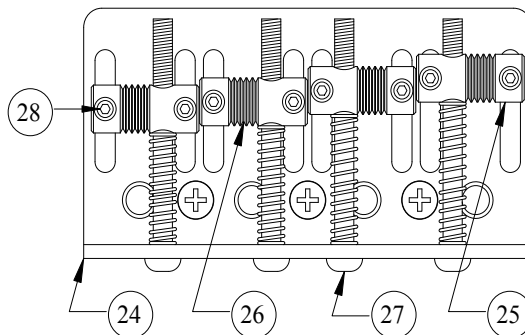

GROUND BLACK WIRE AT END AND GROUND UNDER BRIDGE PLATE FROM GROUND LUG

SEE DETAIL A

BLUE WIRE FROM OUTPUT JACK AND BLACK WIRE FROM BATTERY SNAP

BLACK WIRE FROM VOLUME POT GROUND LUG

WHITE WIRE FROM BRIDGE PICKUP

WHITE WIRE FROM P.C. BOARD

WHITE WIRE FROM NECK PICKUP

DETAIL A

BRIDGE ASSEMBLY