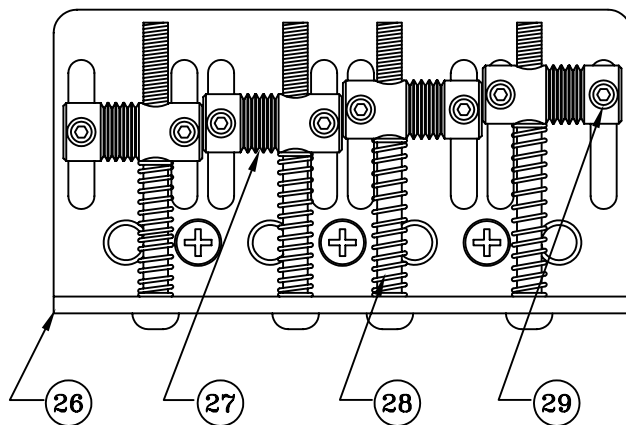

BRIDGE ASSEMBLY