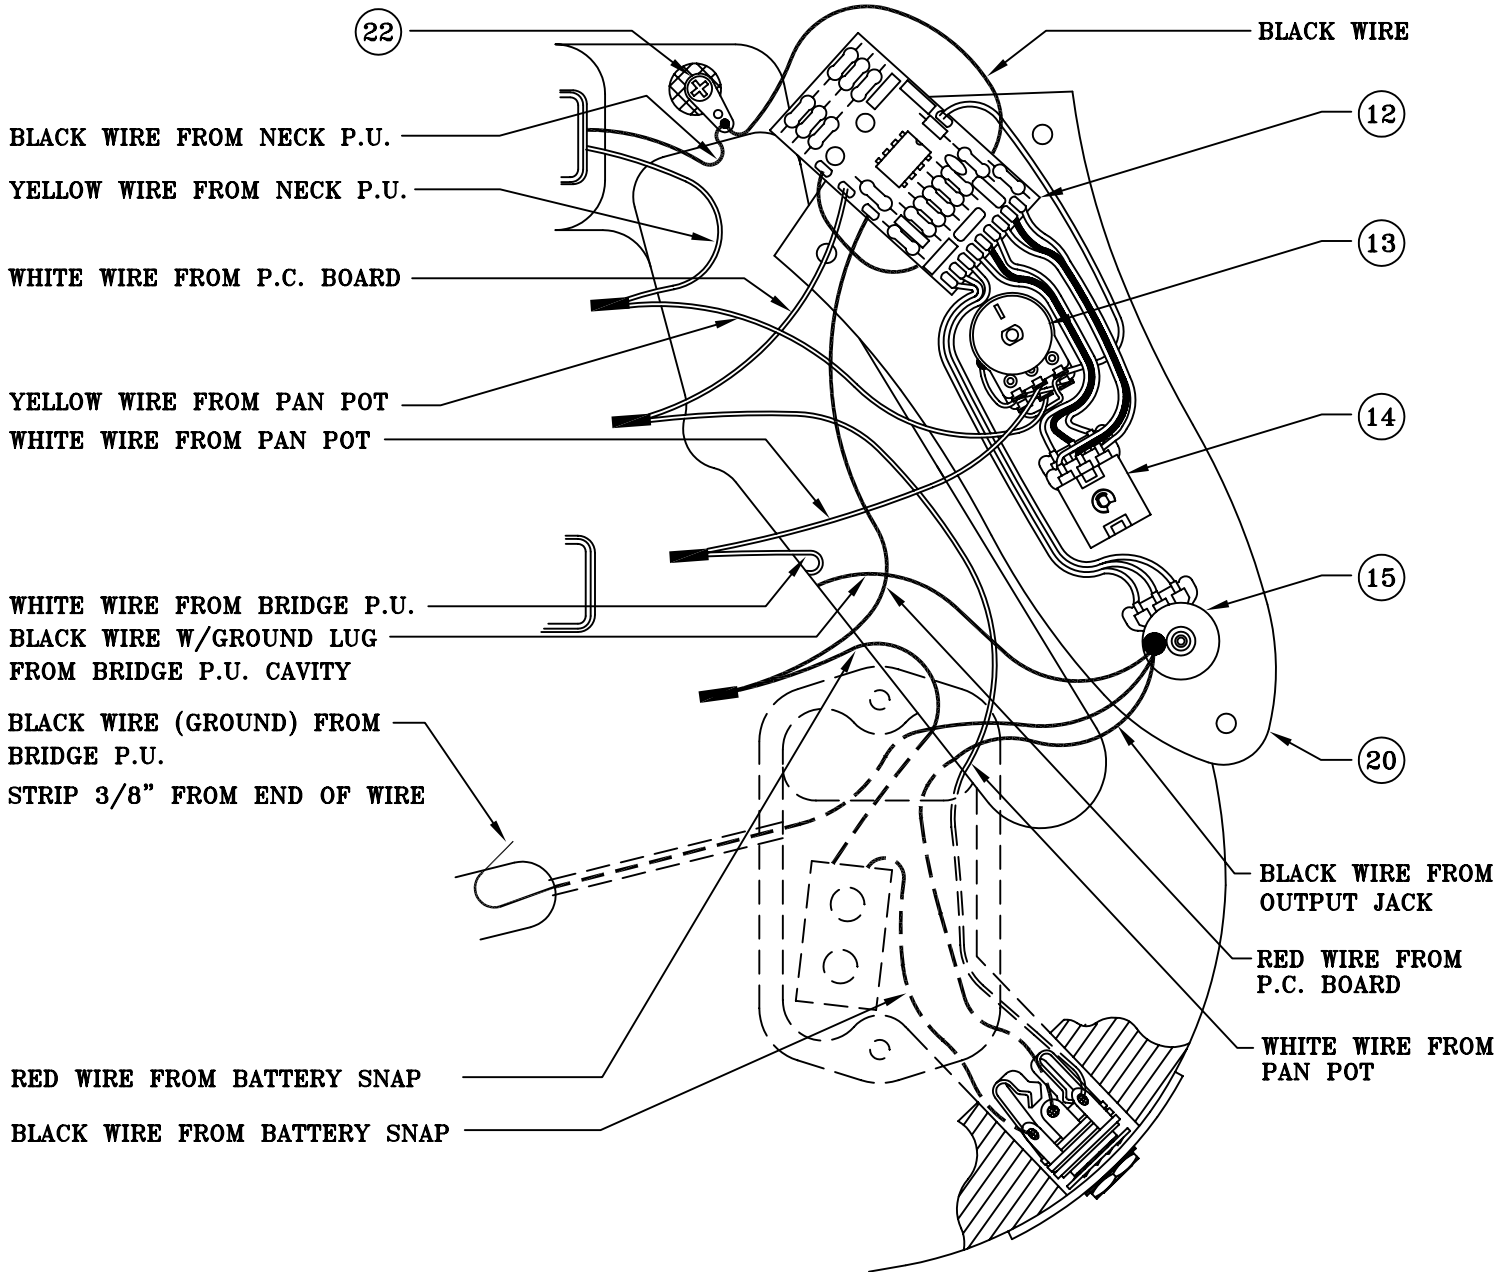

AM DELUXE JAZZ BASS 0195400/5402

CONTROL ASSEMBLY