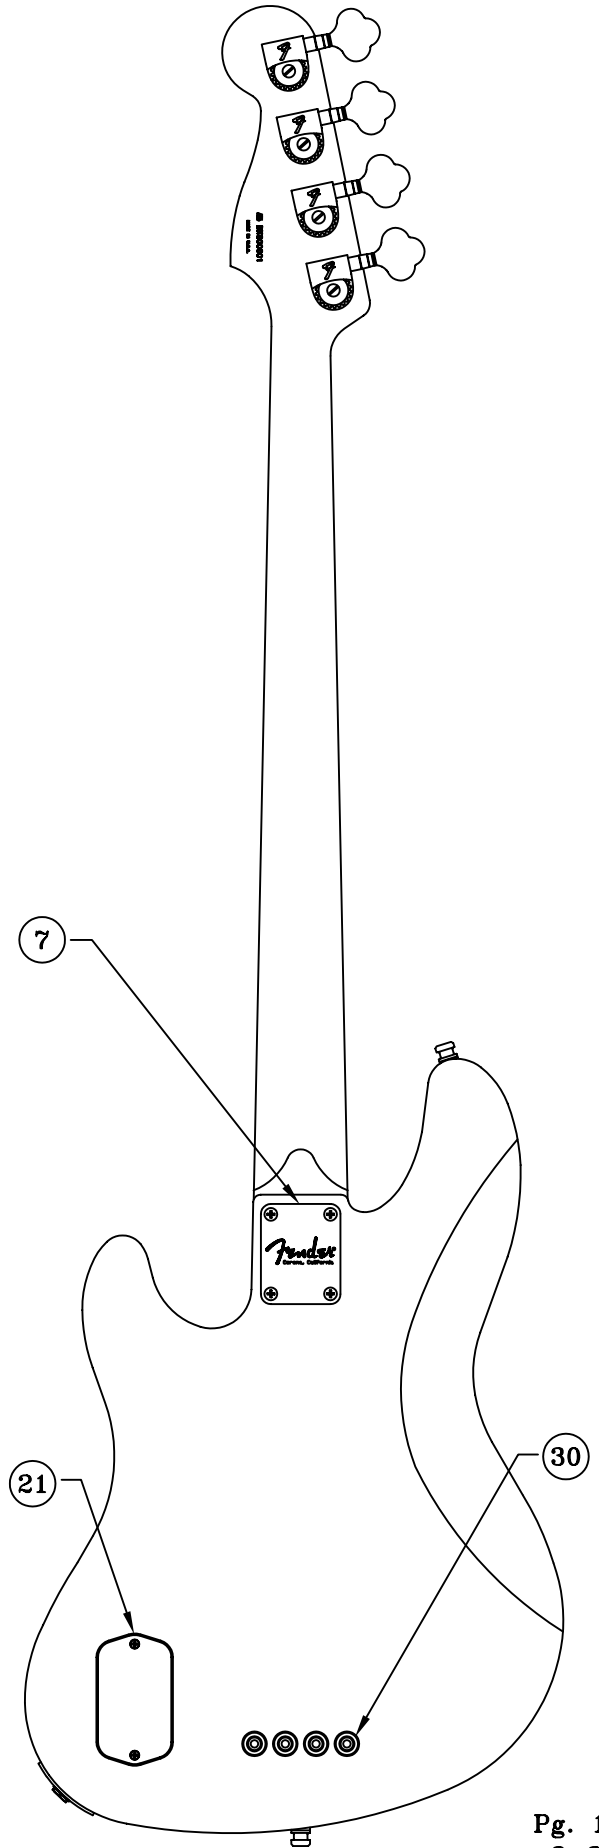

AM DELUXE JAZZ BASS 0195400/5402

AM DELUXE JAZZ BASS 0195400/5402

CONTROL ASSEMBLY

BRIDGE ASSEMBLY

AM DELUXE JAZZ BASS 0195400/5402

REF.#	P/N	DESCRIPTION	REF.#	P/N	DESCRIPTION
1	0054101000	Neck, Am J Bass Dlx, R/W	25	0049438000	Bridge Assy, Bass Dlx
	0054102000	Neck, Am J Bass Dlx, M/N		0021422000	Mounting Screw
2	0053331000	Tuning Key, (1) Set		0021109000	Adjusting Wrench
3	0048649000	Bone Nut	26	0049437000	Bridge Plate, Bass Dlx
4	0021427000	String Retainer	27	0048598000	Bridge Section, (4)
	0021407000	Mounting Screw	28	0017571000	Intonation Screw, Blk (4)
5	0048688000	Truss Rod Adjustment Nut		0018872000	Intonation Spring, Blk (4)
	0048693000	Truss Rod Adjusting Wrench	29	0021093000	Height Adjust Screw, Blk (8)
6	0054099XXX	Body, J Bass Am Dlx, Alder	30	0048604000	Retainer String, Chrome
	0054100XXX	Body, J Bass Am Dlx, Ash			
7	0054078000	Neck Mounting Plate			
	0021424000	Mounting Screw			
8	0021453000	Strap Button			
	0021422000	Mounting Screw			
	0019056000	Felt Washer, Black			
	0020491000	Felt Washer, White			
9	0054103000	Pickguard, J Bass Am Dlx, Mnt Grn			
	0049435000	Pickguard, J Bass Am Dlx, White Pearl			
	0049436000	Pickguard, J Bass Am Dlx, Shell			
	0021407000	Mounting Screw			
10	0049447000	Pickup, Rhythm, Am Dlx J Bass			Body Part Number
	0017333000	Weatherstrip			0054099500 3 Tone Sunburst
	0021408000	Mounting Screw			0054100501 Blonde
11	0049446000	Pickup, Lead, Am Dlx J Bass			0054100506 Black
	0017333000	Weatherstrip			0054100538 Crimson Transparent
	0021408000	Mounting Screw			
12	0049444003	PCB Ass'y, Bass Deluxe			
	0049440000	Control, 250k Audio PC Mount CTS			
	0016352000	Mounting Hex Nut			
	0050161000	Lock Washer, Control			
13	0049441000	Control, 250K, Pan Alpha			
	0016352000	Mounting Hex Nut			
	0016436000	Washer, Lock Intl			
14	0053736000	Control, 100K B Concentric			
	0016352000	Mounting Nut			
	0016436000	Washer, Lock Intl			
15	0049443000	Control, 100K B CTR/CTS/DTNT			
	0016352000	Mounting Nut			
	0016436000	Washer, Lock Intl			
16	0019455000	Knob, Skirted, Balck (2)			
17	0049411000	Knob, Upper, Black			
18	0049412000	Knob, Lower, Black			
19	0019513000	Knob, Small, Black			
20	0010652060	Plate, Control			
	0021407000	Mounting Screw			
21	0049705000	Cover, Battery			
	0030654000	Mounting Screw			
	0018556000	Weatherstrip			
	0030688000	Insert, Pu & R/Cvr			
	0017405000	Battery, 9 Volt			
	0017458000	Battery Snap			
22	0012869000	Solder Lug			
	0015116000	Mounting Screw			
23	0039432000	Jack Output			
	0016352000	Mounting Nut			
	0016436000	Washer, Lock Intl.			
	0031153000	Washer, Flat			
24	0050100000	Jack Ferrule			
	0021407000	Mounting Screw			