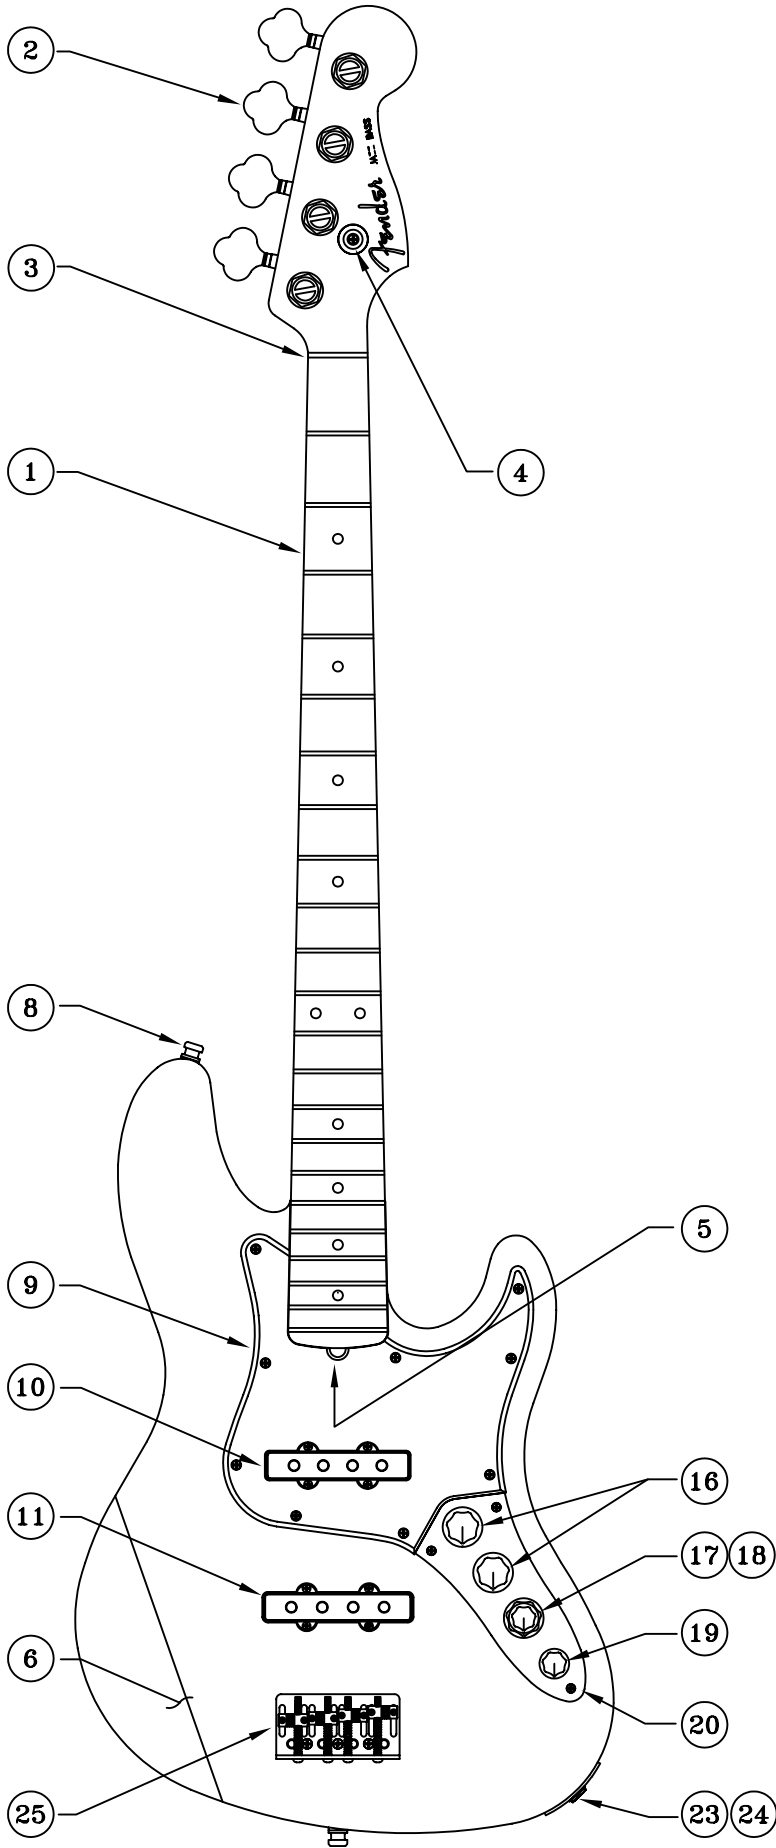

AM DELUXE JAZZ BASS 0195400/5402