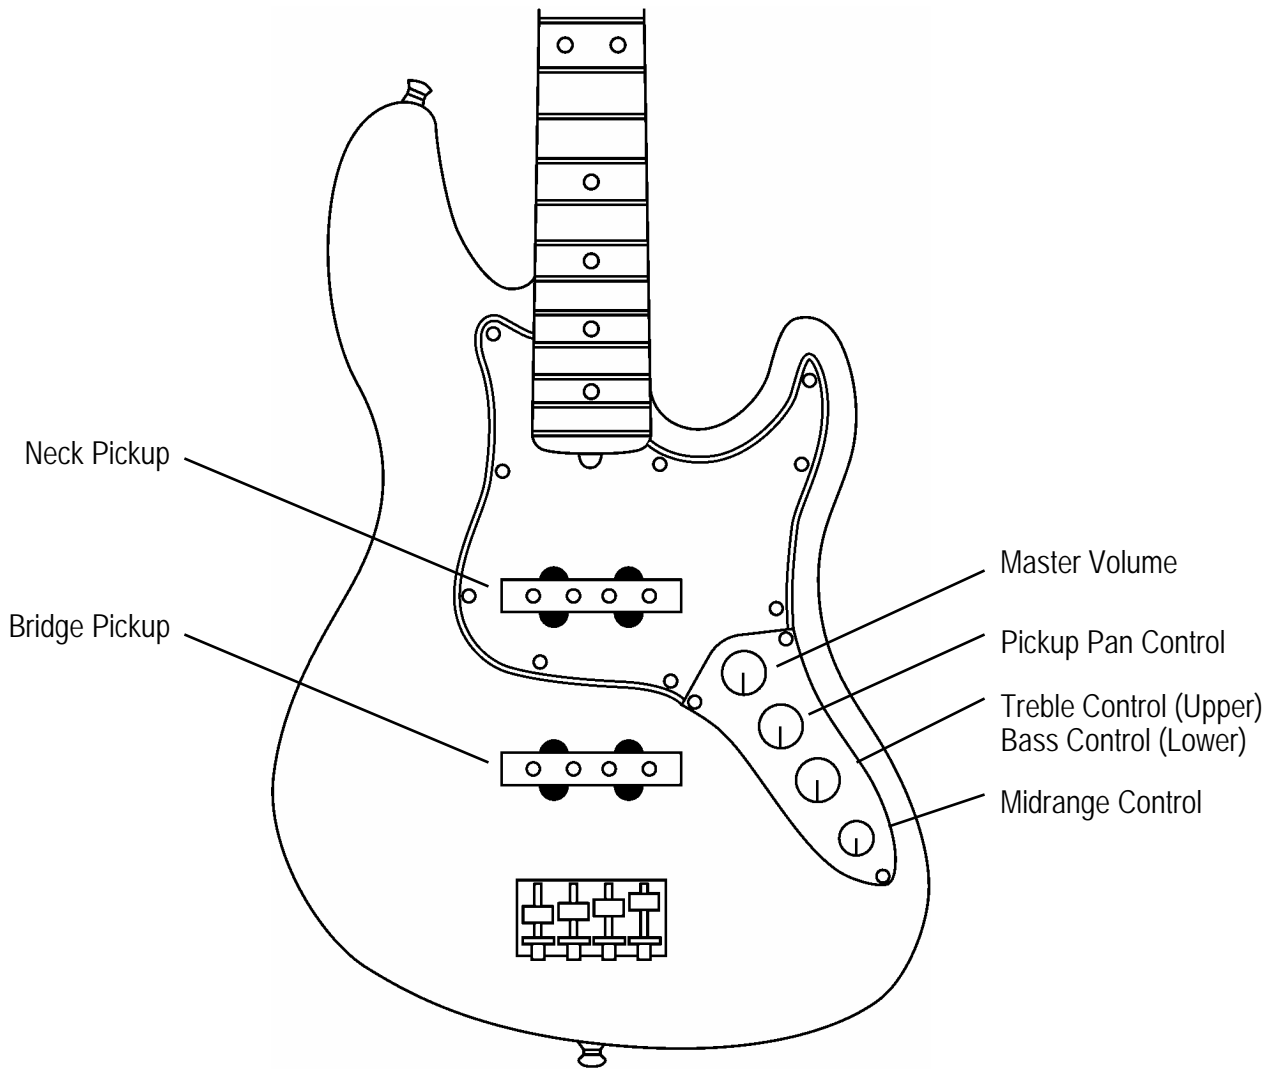

American Deluxe Jazz Bass 019-5400/02

Pickup Switching / Active EQ Diagram

Pickup Pan Control	Resulting Combination
Position 1 (Clockwise)	Neck Pickup
Position 2 (Center)	Neck Pickup/ Bridge Pickup
Position 3 (Counter-clockwise)	Bridge Pickup