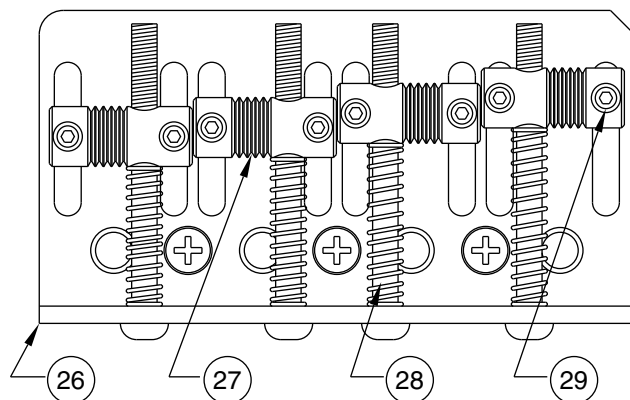

AM DELUXE JAZZ BASS FRETLESS 0195808

AM DELUXE JAZZ BASS FRETLESS 0195808

CONTROL ASSEMBLY

DETAIL A

BRIDGE ASSEMBLY

AMERICAN DELUXE JAZZ BASS FRETLESS - 0195808

REF.#	P/N	DESCRIPTION	REF.#	P/N	DESCRIPTION
1	0056095000	Neck, J Bass Dlx, R/W	25	0049438000	Bridge Assembly, Bass Dlx
2	0056087000	Tuning Key, (1) Set		0021422000	Mounting Screw
3	0083675000	Bone Nut		0021109000	Adjusting Wrench
4	0021427000	String Retainer	26	0049437000	Bridge Plate, Bass Dlx
	0021407000	Mounting Screw	27	0048598000	Bridge Section (4)
5	0048688000	Truss Rod Adjustment Nut	28	0017571000	Intonation Screw, Blk (4)
	0048693000	Truss Adjusting Wrench		0018872000	Intonation Spring, Blk (4)
6	0054099xxx	Body, Am Dlx J Bass, Alder	29	0021093000	Height Adjustment Screw (8)
	0054100xxx	Body, Am Dlx J Bass, Ash	30	0048604000	String Retainer, Chrome
7	0054078000	Neck Mounting Plate			
	0021424000	Mounting Screw			
8	0021453000	Strap Button			
	0021422000	Mounting Screw			
	0019056000	Felt Washer, Black			
	0020491000	Felt Washer, White			
9	0049436000	Pickguard, J Bass, Am Dlx, Shell			
	0054103000	Pickguard, J Bass, Am Dlx, Mnt Grn			
	0021407000	Mounting Screw			
10	0055187000	Pickup, Neck, Am Dlx J Bass			
	0017333000	Weatherstrip			
	0021408000	Mounting Screw			
11	0055188000	Pickup, Bridge, Am Dlx J Bass			
	0017333000	Weatherstrip			
	0021408000	Mounting Screw			
12	0054137000	Circuit Board			
	0049440000	Control, 25K, Audio, CTS			
	0016352000	Mounting Hex Nut			
	0050161000	Lock Washer			
13	0056097000	Control, 500K, Alpha, Pan Pot			
	0016352000	Mounting Hex Nut			
	0016436000	Lock Washer, Intl			
14	0053736000	Control, 100K, B, Tocos			
	0016352000	Mounting Hex Nut			
	0016436000	Lock Washer, Intl			
15	0049443000	Control, 100K, B, CTS			
	0016352000	Mounting Hex Nut			
	0016436000	Lock Washer, Intl			
16	0019455000	Knob, Skirted, Large, Black (2)			
17	0049411000	Knob, Upper, Black			
18	0049412000	Knob, Lower, Black			
19	0019513000	Knob, Small, Black			
20	0010652060	Plate, Control			
	0021407000	Mounting Screw			
21	0049705000	Cover, Battery			
	0030654000	Mounting Screw			
	0018556000	Weatherstrip			
	0030688000	Insert, Pu & R/Cvr (2)			
	0017405000	Battery, 9Volt			
	0017458000	Battery Snap			
22	0012869000	Solder Lug			
	0015116000	Mounting Screw			
23	0039432000	Output Jack			
	0016352000	Mounting Hex Nut			
	0016436000	Lock Washer, Intl			
	0031153000	Washer, Flat			
24	0050100000	Jack Ferrule			
	0021407000	Mounting Screw			