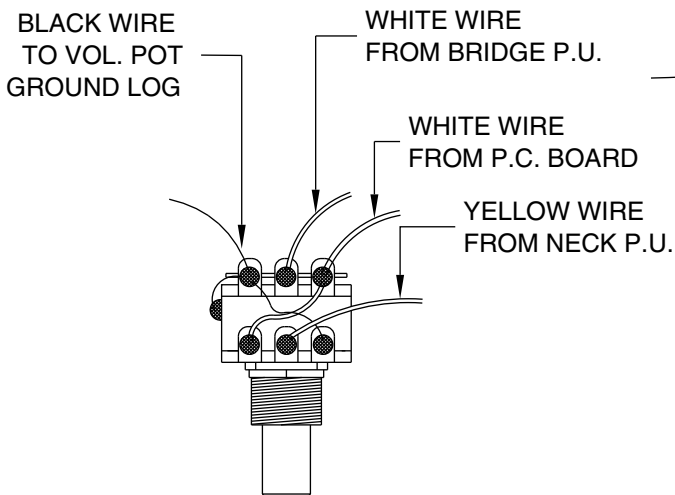

AM DELUXE JAZZ BASS FRETLESS 0195808

AM DELUXE JAZZ BASS FRETLESS 0195808

CONTROL ASSEMBLY

DETAIL A

BRIDGE ASSEMBLY

AMERICAN DELUXE JAZZ BASS FRETLESS - 0195808

REF.#	P/N	DESCRIPTION	REF.#	P/N	DESCRIPTION
1	0056095000	Neck, J Bass Dlx, R/W	25	0049438000	Bridge Assembly, Bass Dlx
2	0056087000	Tuning Key, (1) Set		0021422000	Mounting Screw
3	0083675000	Bone Nut		0021109000	Adjusting Wrench
4	0021427000	String Retainer	26	0049437000	Bridge Plate, Bass Dlx
	0021407000	Mounting Screw	27	0048598000	Bridge Section (4)
5	0048688000	Truss Rod Adjustment Nut	28	0017571000	Intonation Screw, Blk (4)
	0048693000	Truss Adjusting Wrench		0018872000	Intonation Spring, Blk (4)
6	0054099xxx	Body, Am Dlx J Bass, Alder	29	0021093000	Height Adjustment Screw (8)
	0054100xxx	Body, Am Dlx J Bass, Ash	30	0048604000	String Retainer, Chrome
7	0054078000	Neck Mounting Plate			
	0021424000	Mounting Screw			
8	0021453000	Strap Button			
	0021422000	Mounting Screw			
	0019056000	Felt Washer, Black			
	0020491000	Felt Washer, White			
9	0049436000	Pickguard, J Bass, Am Dlx, Shell			
	0054103000	Pickguard, J Bass, Am Dlx, Mnt Grn			
	0021407000	Mounting Screw			
10	0055187000	Pickup, Neck, Am Dlx J Bass			
	0017333000	Weatherstrip			
	0021408000	Mounting Screw			
11	0055188000	Pickup, Bridge, Am Dlx J Bass			
	0017333000	Weatherstrip			
	0021408000	Mounting Screw			
12	0054137000	Circuit Board			
	0049440000	Control, 25K, Audio, CTS			
	0016352000	Mounting Hex Nut			
	0050161000	Lock Washer			
13	0056097000	Control, 500K, Alpha, Pan Pot			
	0016352000	Mounting Hex Nut			
	0016436000	Lock Washer, Intl			
14	0053736000	Control, 100K, B, Tocos			
	0016352000	Mounting Hex Nut			
	0016436000	Lock Washer, Intl			
15	0049443000	Control, 100K, B, CTS			
	0016352000	Mounting Hex Nut			
	0016436000	Lock Washer, Intl			
16	0019455000	Knob, Skirted, Large, Black (2)			
17	0049411000	Knob, Upper, Black			
18	0049412000	Knob, Lower, Black			
19	0019513000	Knob, Small, Black			
20	0010652060	Plate, Control			
	0021407000	Mounting Screw			
21	0049705000	Cover, Battery			
	0030654000	Mounting Screw			
	0018556000	Weatherstrip			
	0030688000	Insert, Pu & R/Cvr (2)			
	0017405000	Battery, 9Volt			
	0017458000	Battery Snap			
22	0012869000	Solder Lug			
	0015116000	Mounting Screw			
23	0039432000	Output Jack			
	0016352000	Mounting Hex Nut			
	0016436000	Lock Washer, Intl			
	0031153000	Washer, Flat			
24	0050100000	Jack Ferrule			
	0021407000	Mounting Screw			