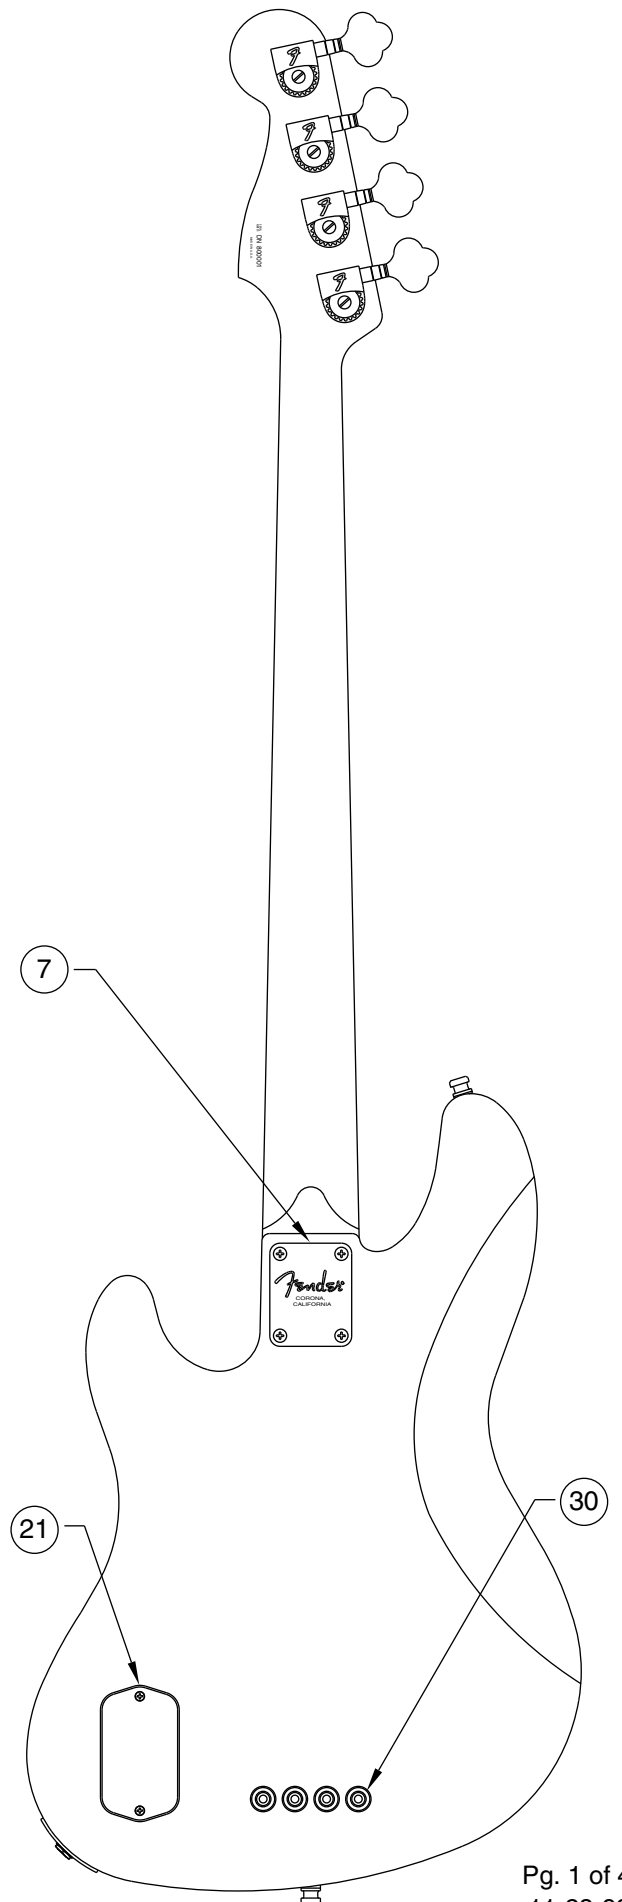

AM DELUXE JAZZ BASS FRETLESS 0195808

AM DELUXE JAZZ BASS FRETLESS 0195808

CONTROL ASSEMBLY

DETAIL A

BRIDGE ASSEMBLY

AMERICAN DELUXE JAZZ BASS FRETLESS - 0195808

REF.#	P/N	DESCRIPTION	REF.#	P/N	DESCRIPTION
1	0056095000	Neck, J Bass Dlx, R/W	25	0049438000	Bridge Assembly, Bass Dlx
2	0056087000	Tuning Key, (1) Set		0021422000	Mounting Screw
3	0083675000	Bone Nut		0021109000	Adjusting Wrench
4	0021427000	String Retainer	26	0049437000	Bridge Plate, Bass Dlx
	0021407000	Mounting Screw	27	0048598000	Bridge Section (4)
5	0048688000	Truss Rod Adjustment Nut	28	0017571000	Intonation Screw, Blk (4)
	0048693000	Truss Adjusting Wrench		0018872000	Intonation Spring, Blk (4)
6	0054099xxx	Body, Am Dlx J Bass, Alder	29	0021093000	Height Adjustment Screw (8)
	0054100xxx	Body, Am Dlx J Bass, Ash	30	0048604000	String Retainer, Chrome
7	0054078000	Neck Mounting Plate			
	0021424000	Mounting Screw			
8	0021453000	Strap Button			
	0021422000	Mounting Screw			
	0019056000	Felt Washer, Black			
	0020491000	Felt Washer, White			
9	0049436000	Pickguard, J Bass, Am Dlx, Shell			
	0054103000	Pickguard, J Bass, Am Dlx, Mnt Grn			
	0021407000	Mounting Screw			
10	0055187000	Pickup, Neck, Am Dlx J Bass			
	0017333000	Weatherstrip			
	0021408000	Mounting Screw			
11	0055188000	Pickup, Bridge, Am Dlx J Bass			
	0017333000	Weatherstrip			
	0021408000	Mounting Screw			
12	0054137000	Circuit Board			
	0049440000	Control, 25K, Audio, CTS			
	0016352000	Mounting Hex Nut			
	0050161000	Lock Washer			
13	0056097000	Control, 500K, Alpha, Pan Pot			
	0016352000	Mounting Hex Nut			
	0016436000	Lock Washer, Intl			
14	0053736000	Control, 100K, B, Tocos			
	0016352000	Mounting Hex Nut			
	0016436000	Lock Washer, Intl			
15	0049443000	Control, 100K, B, CTS			
	0016352000	Mounting Hex Nut			
	0016436000	Lock Washer, Intl			
16	0019455000	Knob, Skirted, Large, Black (2)			
17	0049411000	Knob, Upper, Black			
18	0049412000	Knob, Lower, Black			
19	0019513000	Knob, Small, Black			
20	0010652060	Plate, Control			
	0021407000	Mounting Screw			
21	0049705000	Cover, Battery			
	0030654000	Mounting Screw			
	0018556000	Weatherstrip			
	0030688000	Insert, Pu & R/Cvr (2)			
	0017405000	Battery, 9Volt			
	0017458000	Battery Snap			
22	0012869000	Solder Lug			
	0015116000	Mounting Screw			
23	0039432000	Output Jack			
	0016352000	Mounting Hex Nut			
	0016436000	Lock Washer, Intl			
	0031153000	Washer, Flat			
24	0050100000	Jack Ferrule			
	0021407000	Mounting Screw			