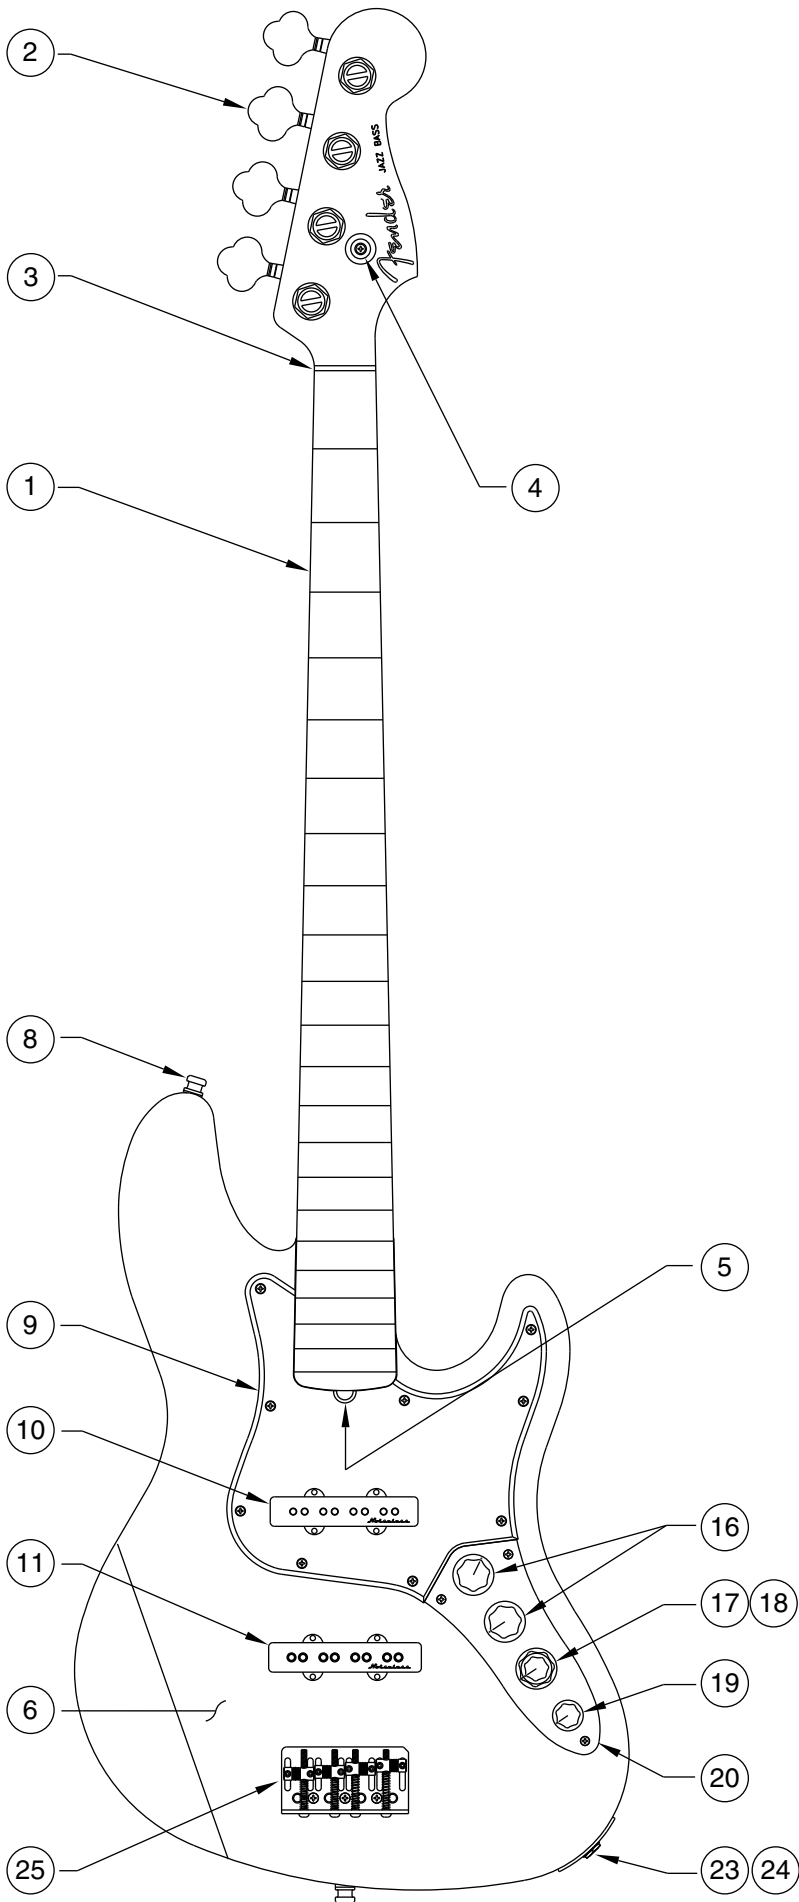

AM DELUXE JAZZ BASS FRETLESS 0195808

AM DELUXE JAZZ BASS FRETLESS 0195808

CONTROL ASSEMBLY

DETAIL A

BRIDGE ASSEMBLY

AMERICAN DELUXE JAZZ BASS FRETLESS - 0195808

REF.#	P/N	DESCRIPTION	REF.#	P/N	DESCRIPTION
1	0056095000	Neck, J Bass Dlx, R/W	25	0049438000	Bridge Assembly, Bass Dlx
2	0056087000	Tuning Key, (1) Set		0021422000	Mounting Screw
3	0083675000	Bone Nut		0021109000	Adjusting Wrench
4	0021427000	String Retainer	26	0049437000	Bridge Plate, Bass Dlx
	0021407000	Mounting Screw	27	0048598000	Bridge Section (4)
5	0048688000	Truss Rod Adjustment Nut	28	0017571000	Intonation Screw, Blk (4)
	0048693000	Truss Adjusting Wrench		0018872000	Intonation Spring, Blk (4)
6	0054099xxx	Body, Am Dlx J Bass, Alder	29	0021093000	Height Adjustment Screw (8)
	0054100xxx	Body, Am Dlx J Bass, Ash	30	0048604000	String Retainer, Chrome
7	0054078000	Neck Mounting Plate			
	0021424000	Mounting Screw			
8	0021453000	Strap Button			
	0021422000	Mounting Screw			
	0019056000	Felt Washer, Black			
	0020491000	Felt Washer, White			
9	0049436000	Pickguard, J Bass, Am Dlx, Shell			
	0054103000	Pickguard, J Bass, Am Dlx, Mnt Grn			
	0021407000	Mounting Screw			
10	0055187000	Pickup, Neck, Am Dlx J Bass			
	0017333000	Weatherstrip			
	0021408000	Mounting Screw			
11	0055188000	Pickup, Bridge, Am Dlx J Bass			
	0017333000	Weatherstrip			
	0021408000	Mounting Screw			
12	0054137000	Circuit Board			
	0049440000	Control, 25K, Audio, CTS			
	0016352000	Mounting Hex Nut			
	0050161000	Lock Washer			
13	0056097000	Control, 500K, Alpha, Pan Pot			
	0016352000	Mounting Hex Nut			
	0016436000	Lock Washer, Intl			
14	0053736000	Control, 100K, B, Tocos			
	0016352000	Mounting Hex Nut			
	0016436000	Lock Washer, Intl			
15	0049443000	Control, 100K, B, CTS			
	0016352000	Mounting Hex Nut			
	0016436000	Lock Washer, Intl			
16	0019455000	Knob, Skirted, Large, Black (2)			
17	0049411000	Knob, Upper, Black			
18	0049412000	Knob, Lower, Black			
19	0019513000	Knob, Small, Black			
20	0010652060	Plate, Control			
	0021407000	Mounting Screw			
21	0049705000	Cover, Battery			
	0030654000	Mounting Screw			
	0018556000	Weatherstrip			
	0030688000	Insert, Pu & R/Cvr (2)			
	0017405000	Battery, 9Volt			
	0017458000	Battery Snap			
22	0012869000	Solder Lug			
	0015116000	Mounting Screw			
23	0039432000	Output Jack			
	0016352000	Mounting Hex Nut			
	0016436000	Lock Washer, Intl			
	0031153000	Washer, Flat			
24	0050100000	Jack Ferrule			
	0021407000	Mounting Screw			