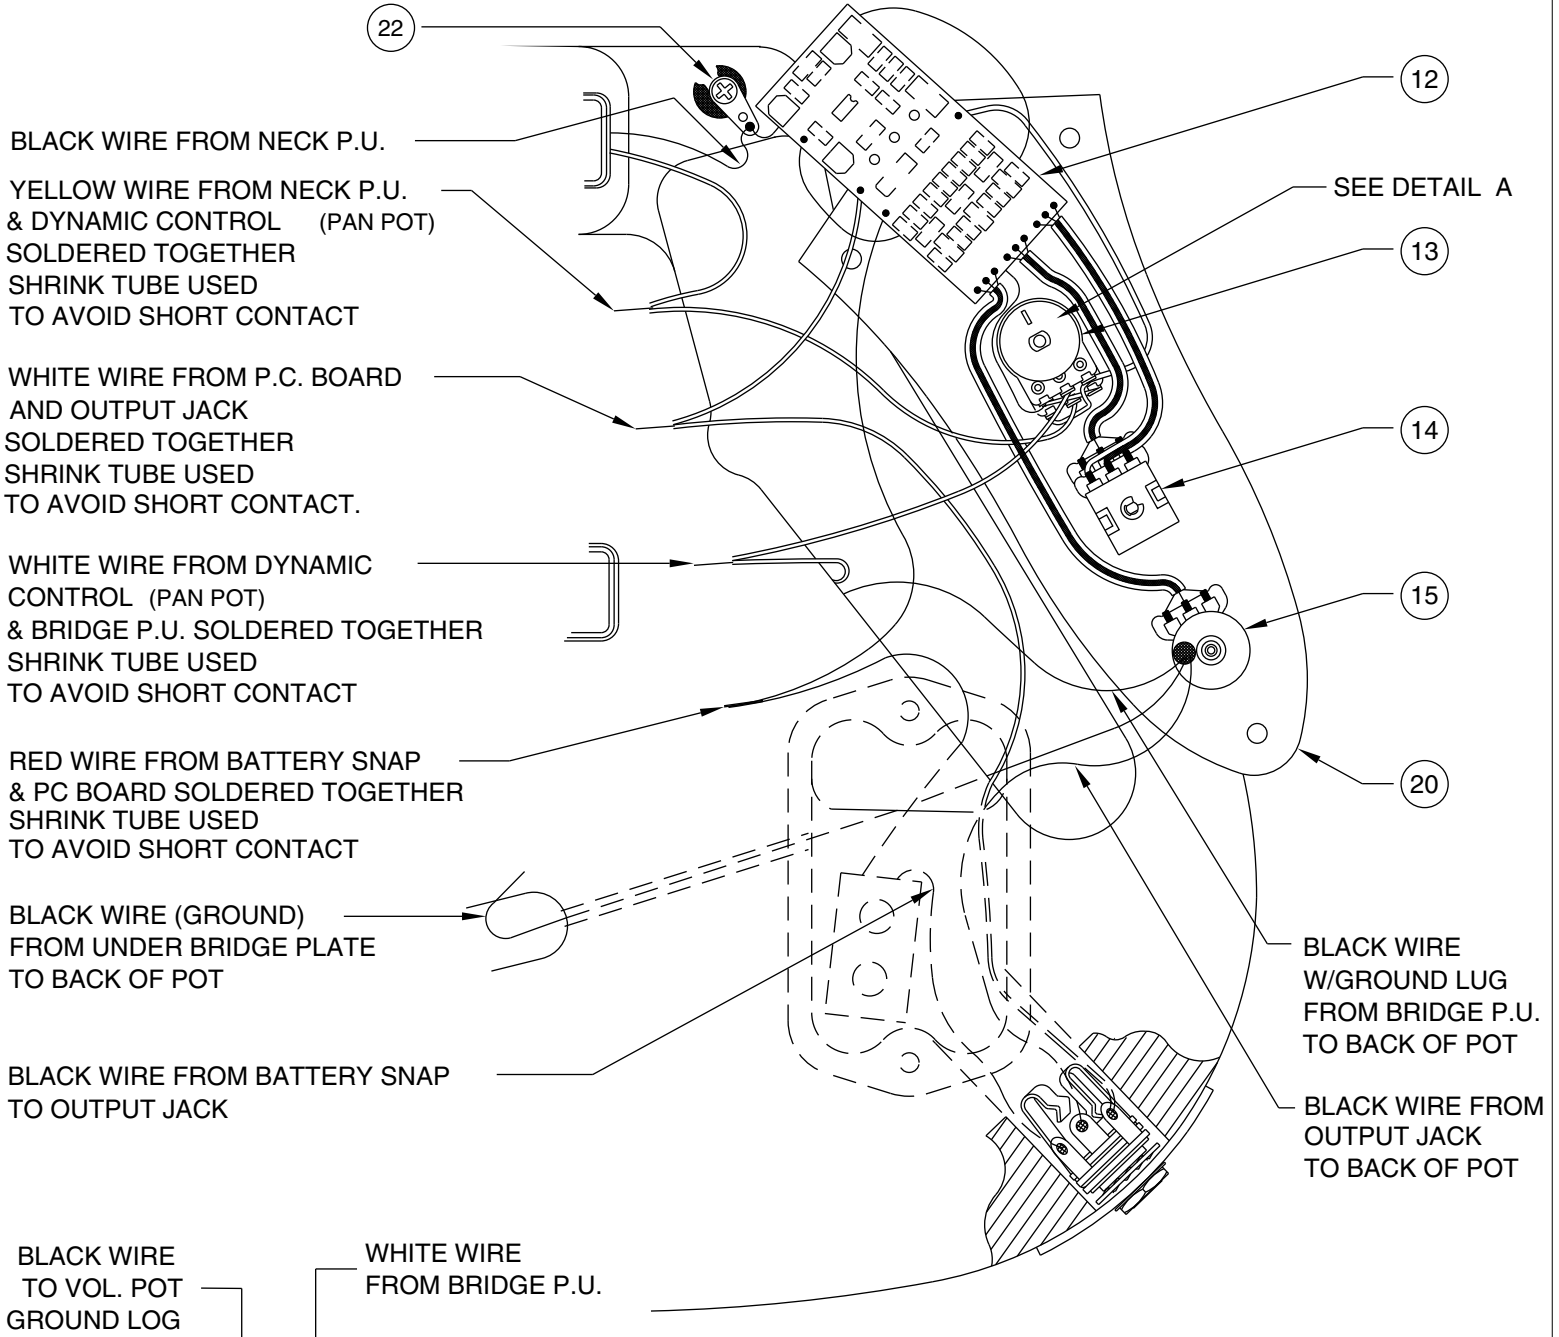

AM DELUXE JAZZ BASS FRETLESS 0195808

CONTROL ASSEMBLY

DETAIL A