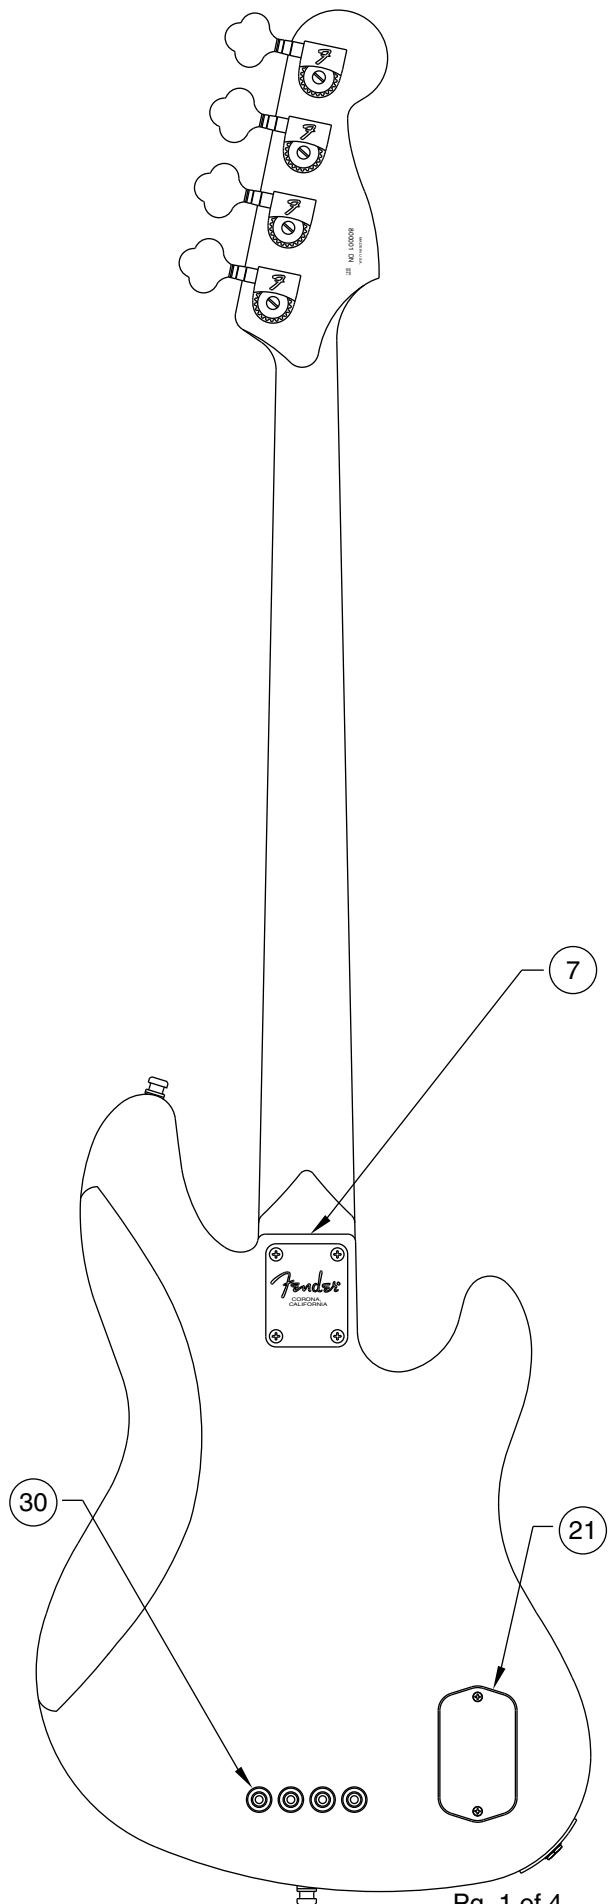

AMERICAN DELUXE JAZZ BASS / LEFT HAND 0195820

AMERICAN DELUXE JAZZ BASS / LEFT HAND 0195820

CONTROL ASSEMBLY

BRIDGE ASSEMBLY

BLACK WIRE TO VOL. POT GROUND LOG

DETAIL A

CONTROL, PAN POT

AMERICAN DELUXE JAZZ BASS / LEFT HAND 0195820

Body Part Number	
0056024500	3 Tone Sunburst
0056024506	Black
0056024538	Crimson Transparent
0056023501	White Blonde
0056023521	Natural

CONTROL FUNCTIONS