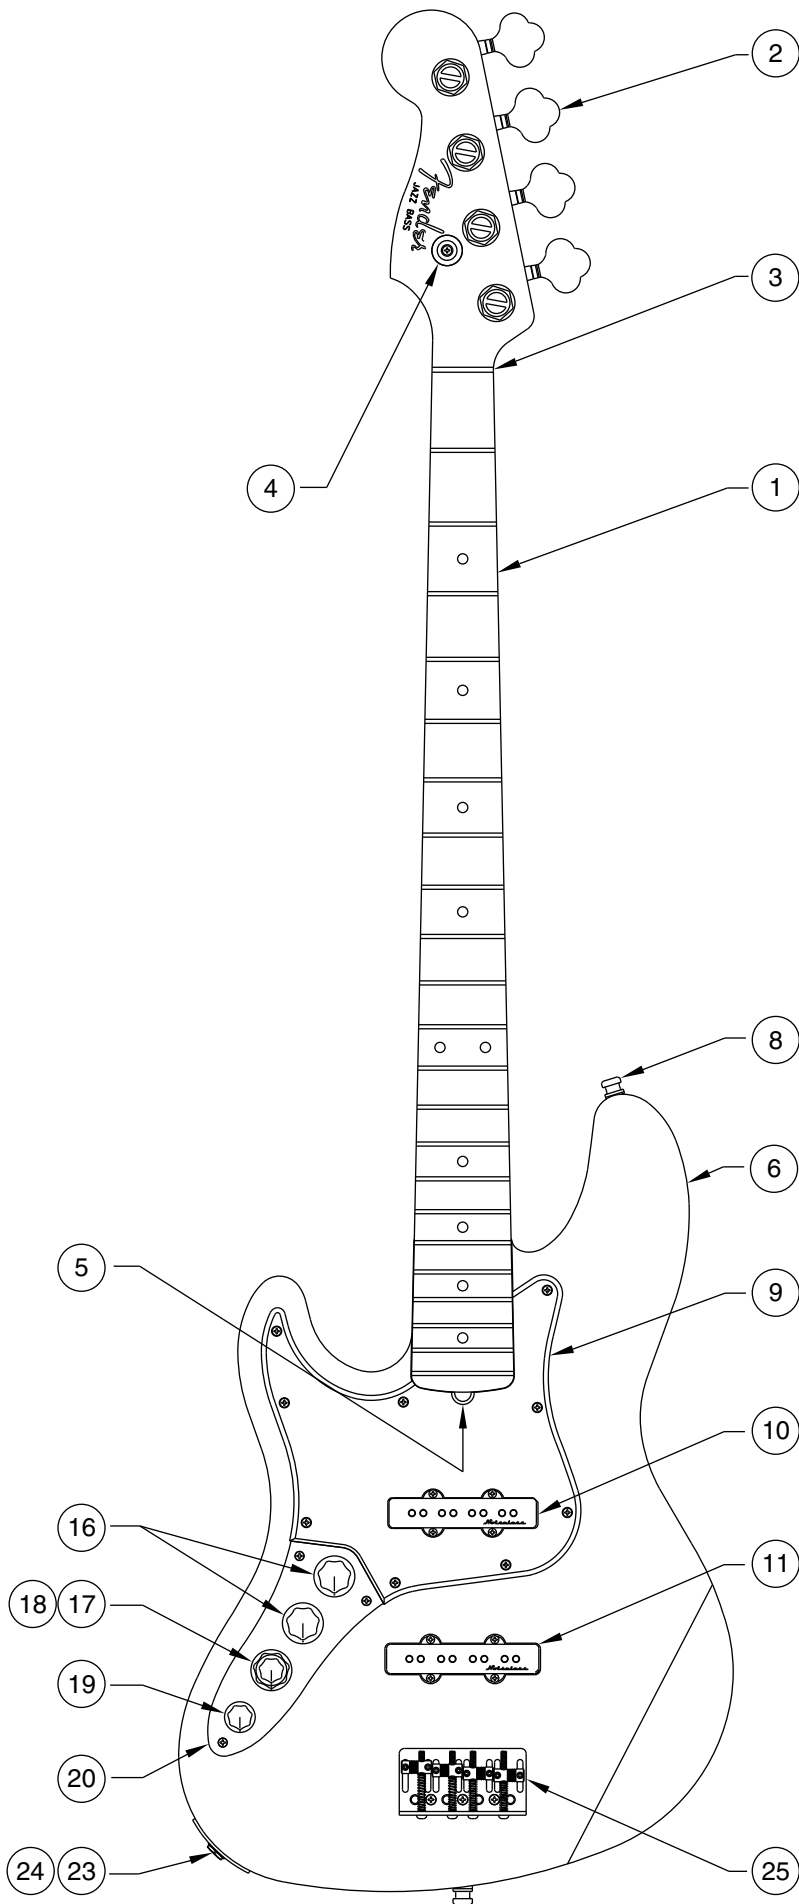

AMERICAN DELUXE JAZZ BASS / LEFT HAND 0195820

AMERICAN DELUXE JAZZ BASS / LEFT HAND 0195820

CONTROL ASSEMBLY

BRIDGE ASSEMBLY

BLACK WIRE TO VOL. POT GROUND LOG

DETAIL A

CONTROL, PAN POT

AMERICAN DELUXE JAZZ BASS / LEFT HAND 0195820

Body Part Number	
0056024500	3 Tone Sunburst
0056024506	Black
0056024538	Crimson Transparent
0056023501	White Blonde
0056023521	Natural

CONTROL FUNCTIONS