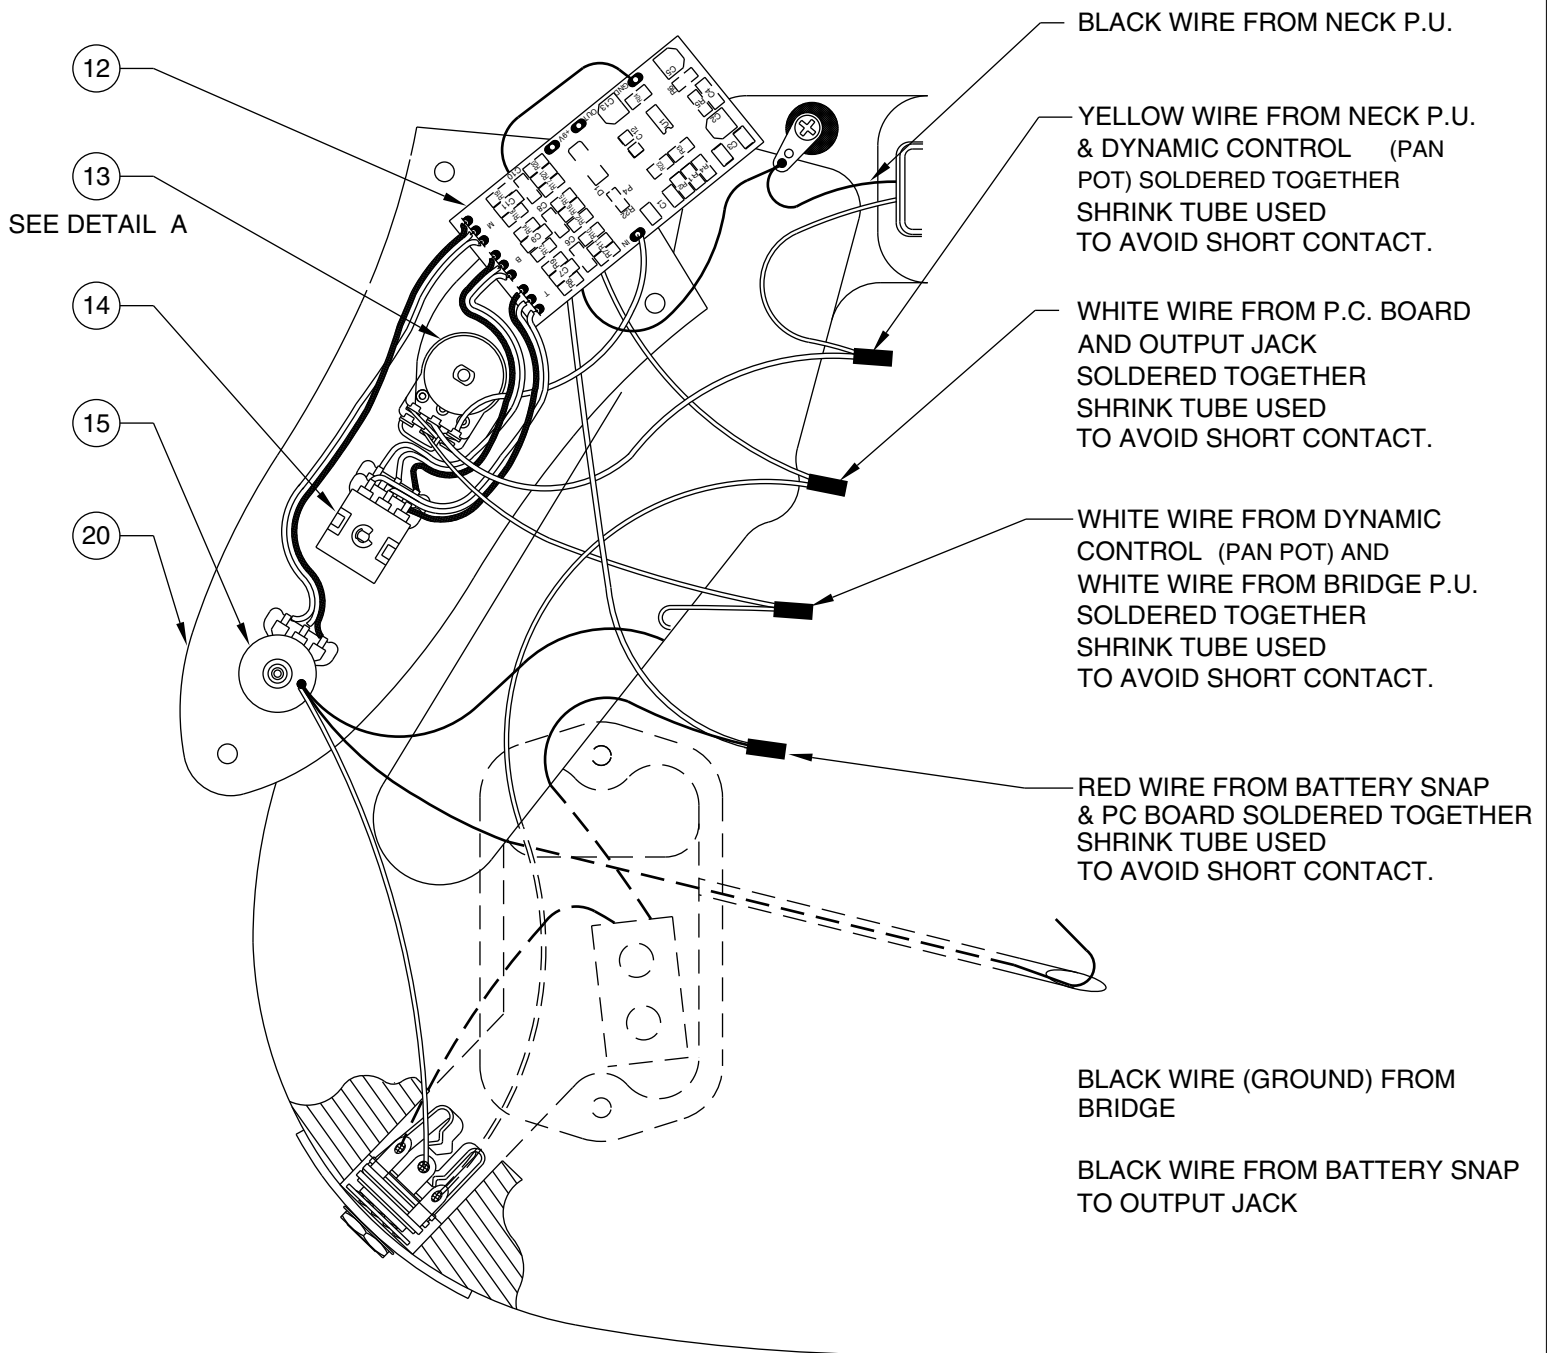

AMERICAN DELUXE JAZZ BASS / LEFT HAND 0195820

AMERICAN DELUXE JAZZ BASS / LEFT HAND 0195820

CONTROL ASSEMBLY

BRIDGE ASSEMBLY

BLACK WIRE TO VOL. POT GROUND LOG

DETAIL A

CONTROL, PAN POT

AMERICAN DELUXE JAZZ BASS / LEFT HAND 0195820

Body Part Number	
0056024500	3 Tone Sunburst
0056024506	Black
0056024538	Crimson Transparent
0056023501	White Blonde
0056023521	Natural

CONTROL FUNCTIONS