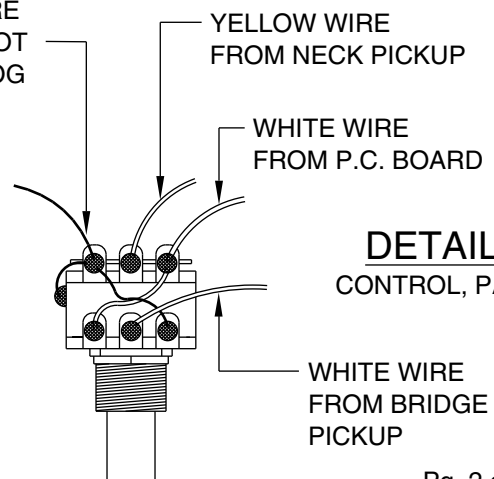

AMERICAN DELUXE JAZZ BASS / LEFT HAND 0195820

AMERICAN DELUXE JAZZ BASS / LEFT HAND 0195820

CONTROL ASSEMBLY

BRIDGE ASSEMBLY

BLACK WIRE TO VOL. POT GROUND LOG

DETAIL A

CONTROL, PAN POT

AMERICAN DELUXE JAZZ BASS / LEFT HAND 0195820

Body Part Number	
0056024500	3 Tone Sunburst
0056024506	Black
0056024538	Crimson Transparent
0056023501	White Blonde
0056023521	Natural

CONTROL FUNCTIONS