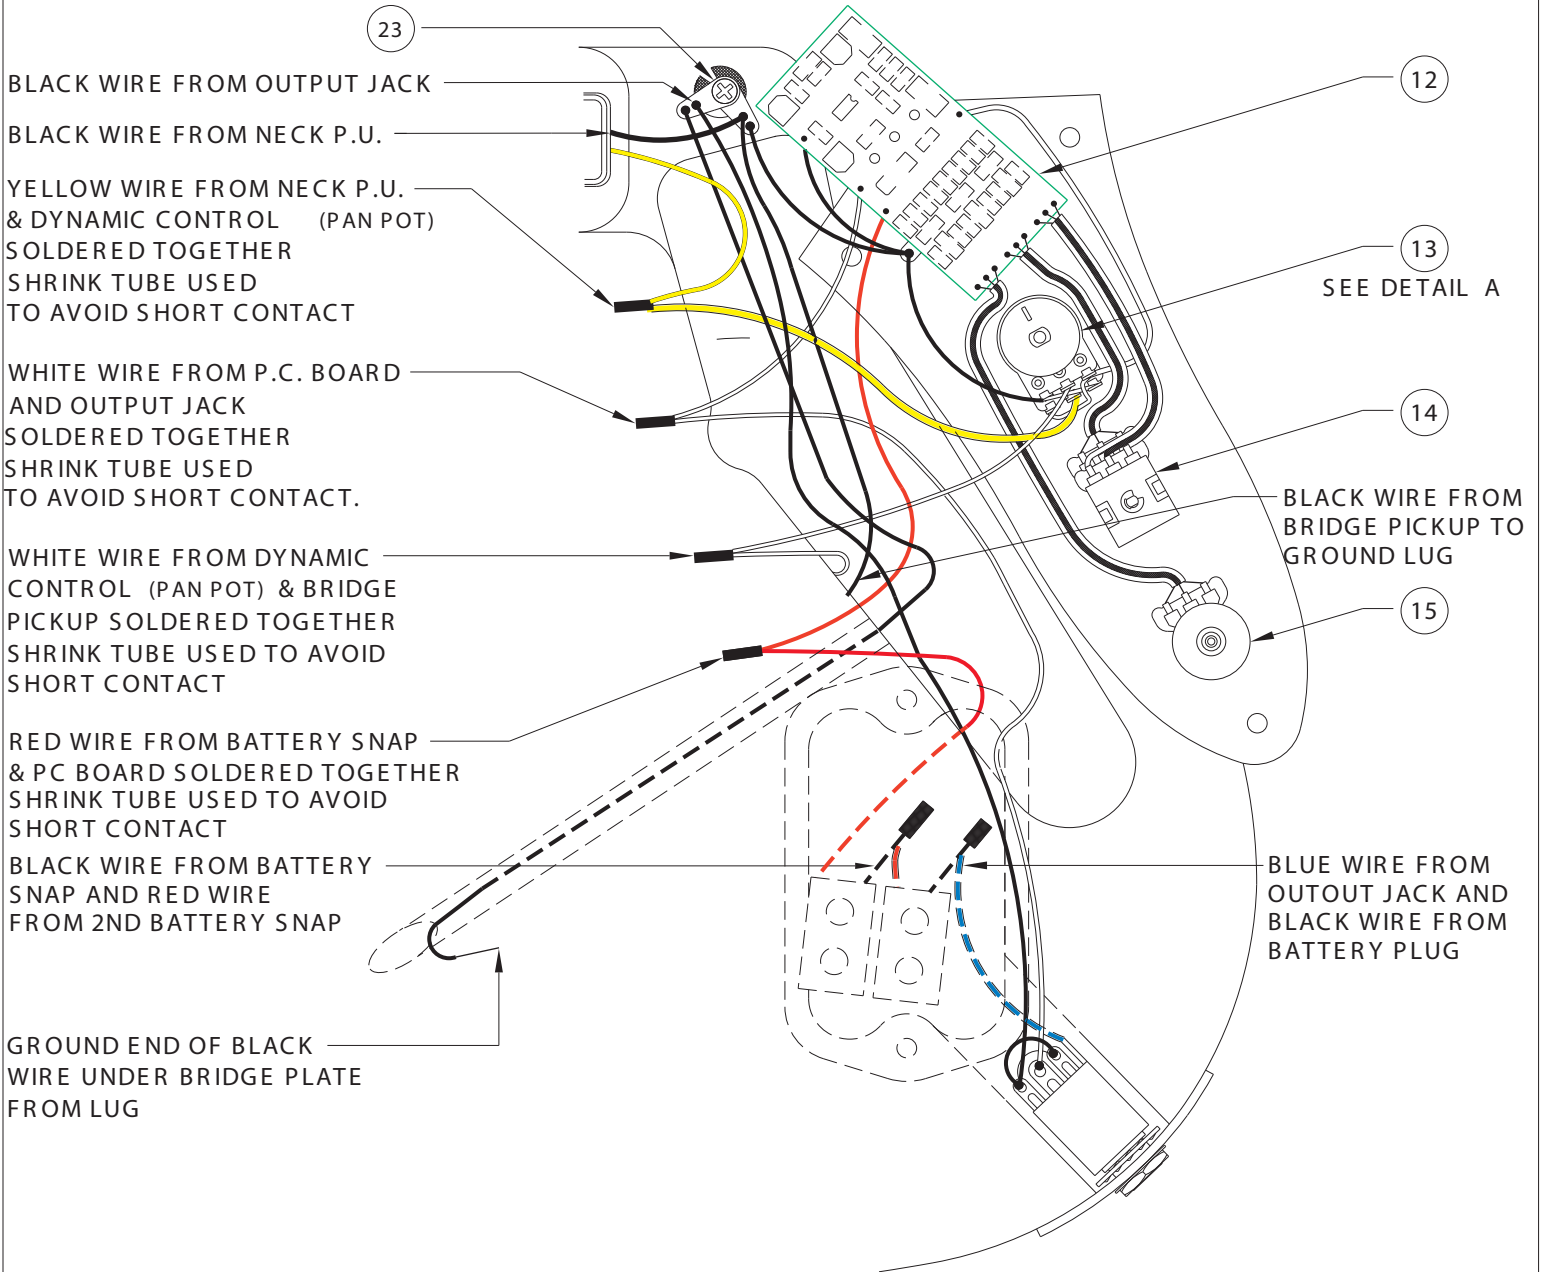

AMERICAN DELUXE JAZZ BASS UPGRADE 0195860/5862

WIRING ASSEMBLY

DETAIL A