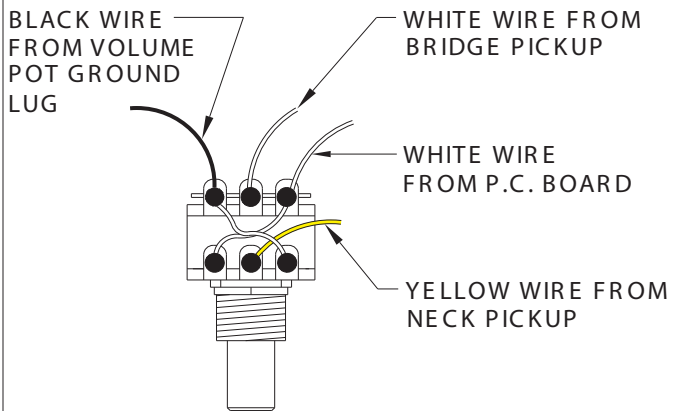

AMERICAN DELUXE JAZZ BASS UPGRADE 0195860/5862

WIRING ASSEMBLY

DETAIL A