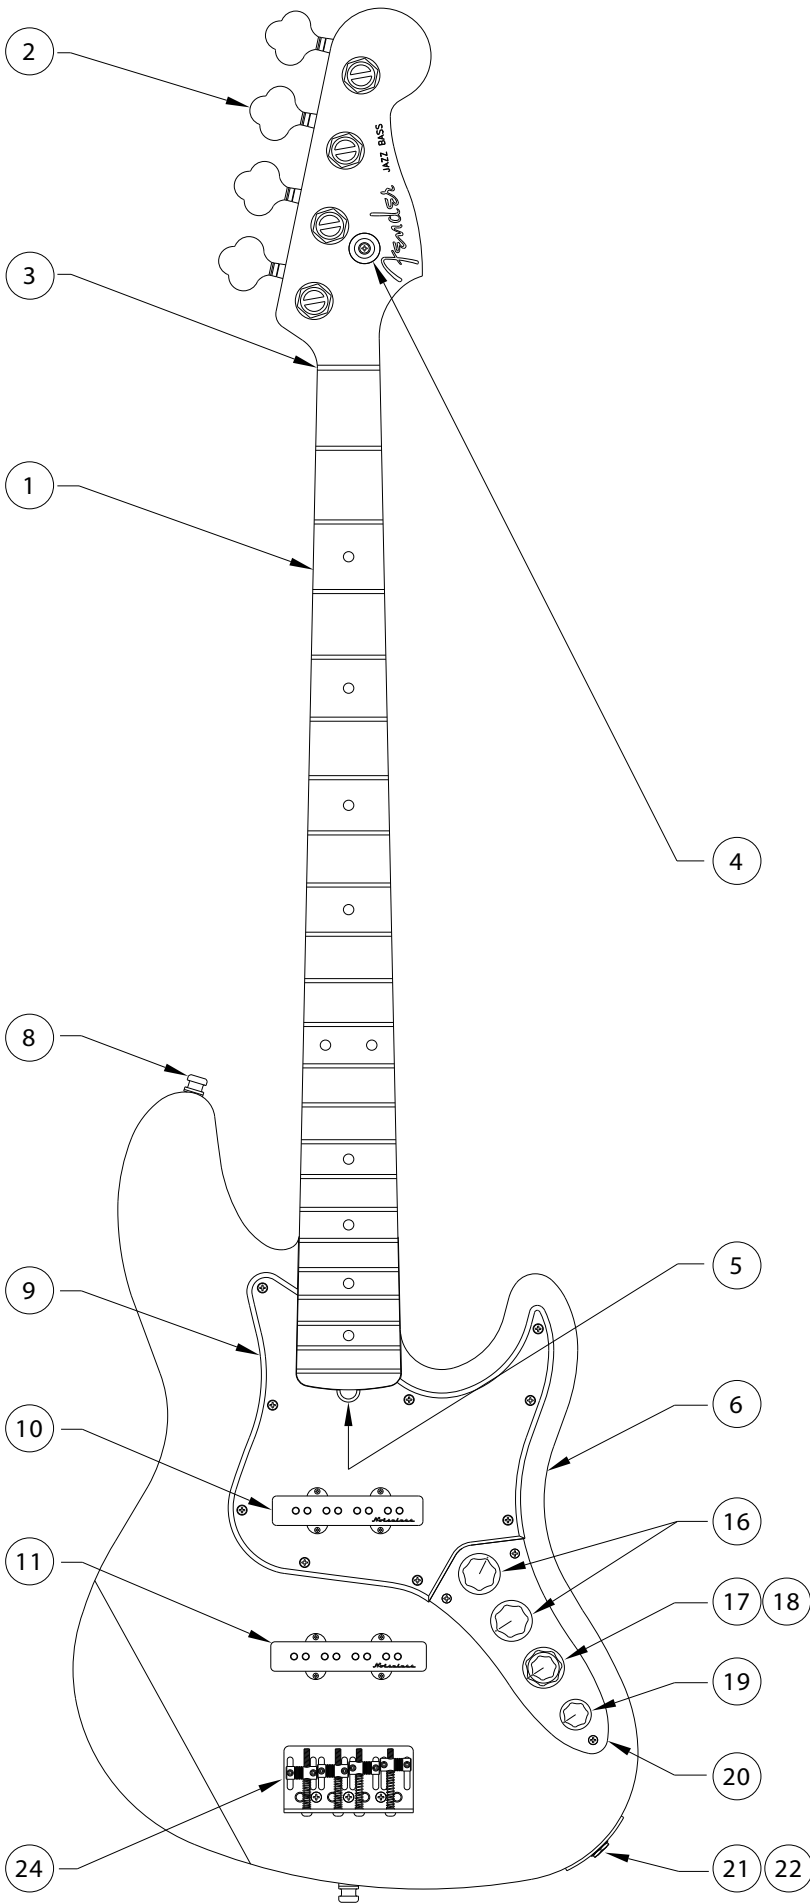

AMERICAN DELUXE JAZZ BASS UPGRADE 0195860/5862