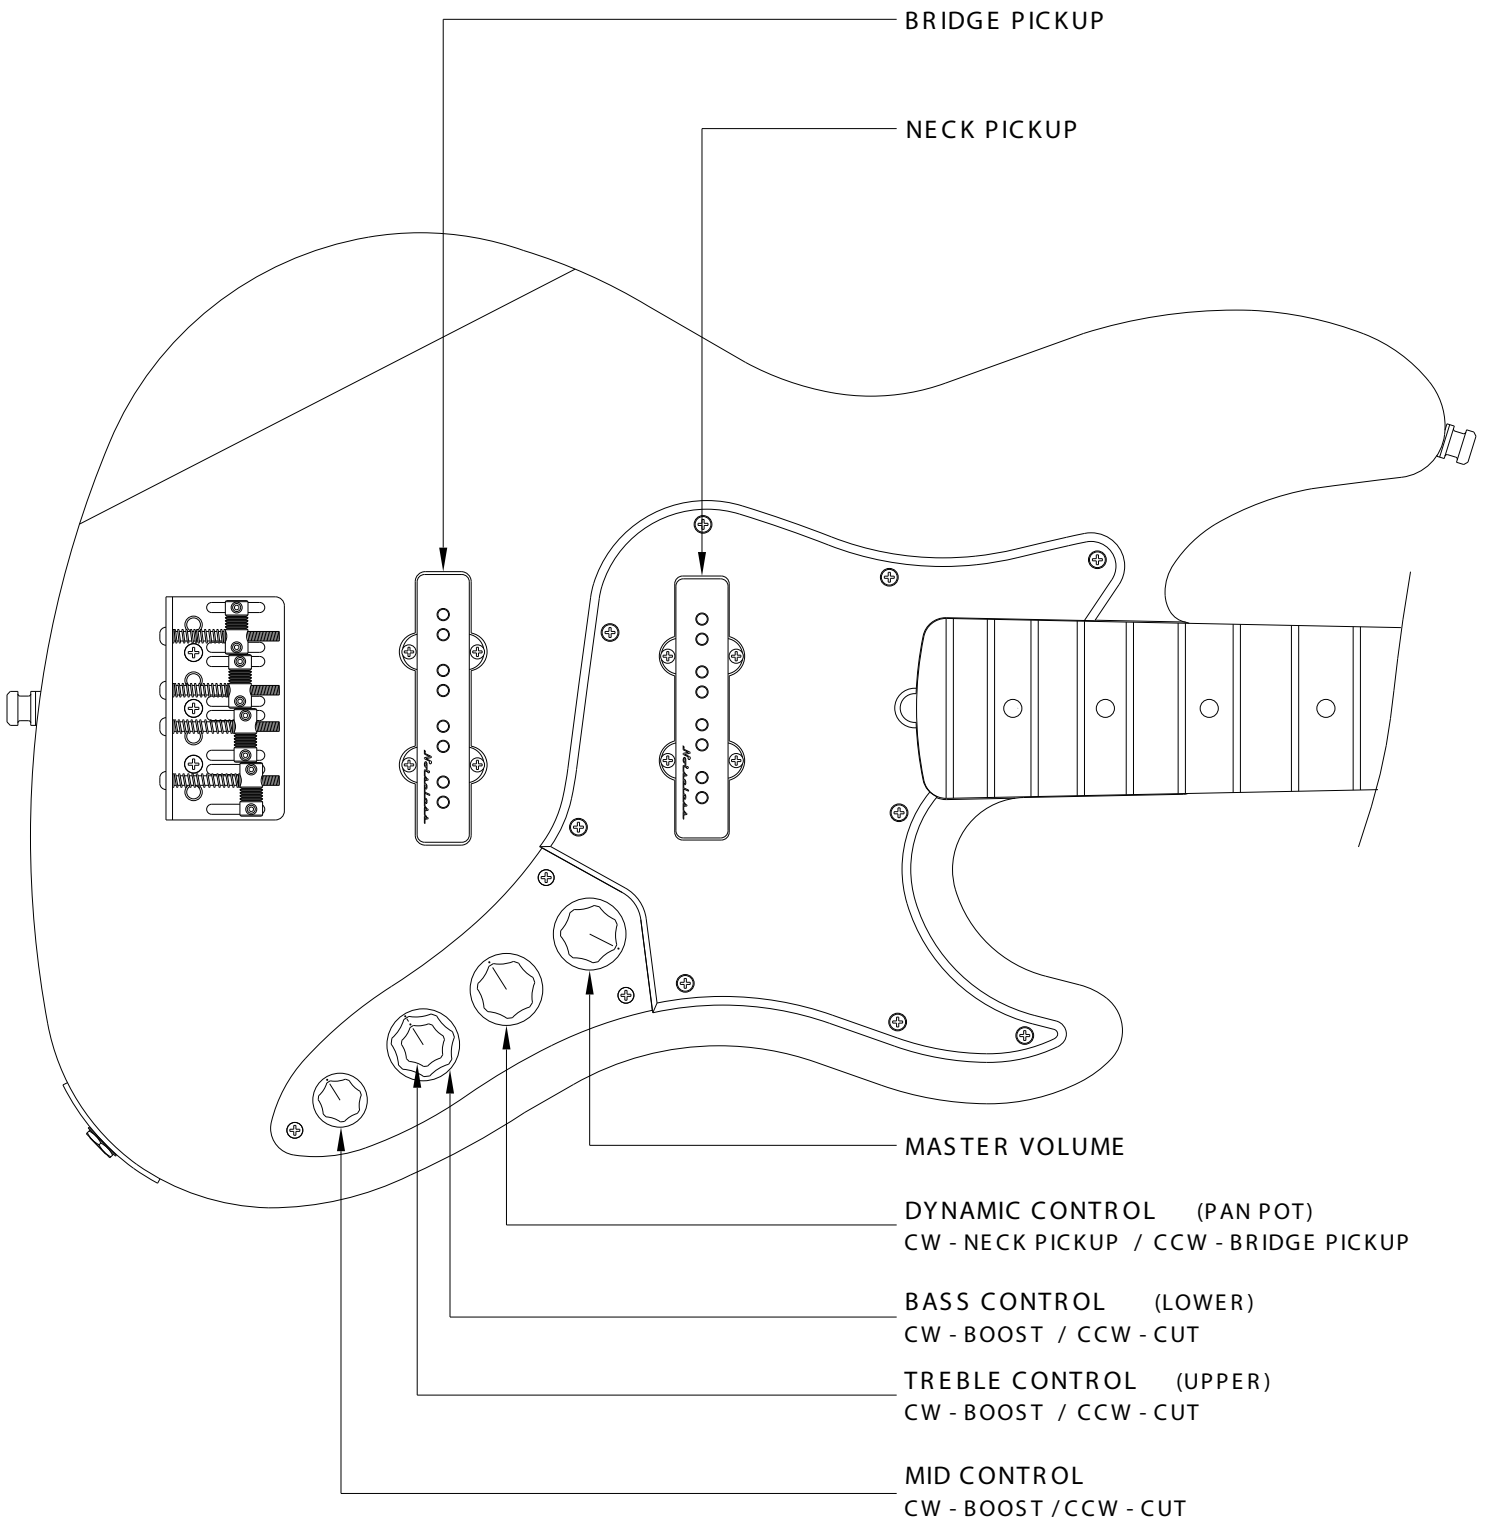

Body Part Number	
0058527500	3 Color Sunburst
0058528531	Antique Cherry Sunburst
0058840582	Candy Tangerine
0058528548	Teal Green Transparent
0058840506	Black

CONTROL FUNCTIONS

BRIDGE PICKUP

NECK PICKUP

MASTER VOLUME

DYNAMIC CONTROL (PAN POT)
CW - NECK PICKUP / CCW - BRIDGE PICKUP

BASS CONTROL (LOWER)
CW - BOOST / CCW - CUT

TREBLE CONTROL (UPPER)
CW - BOOST / CCW - CUT

MID CONTROL
CW - BOOST / CCW - CUT