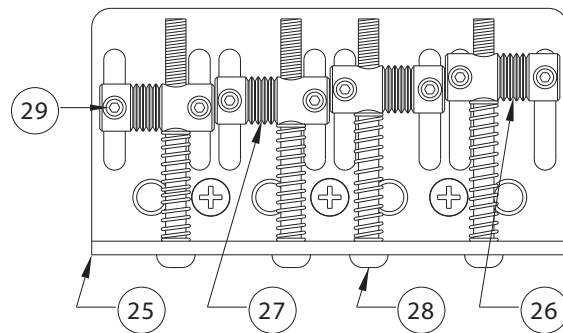

BRIDGE ASSEMBLY