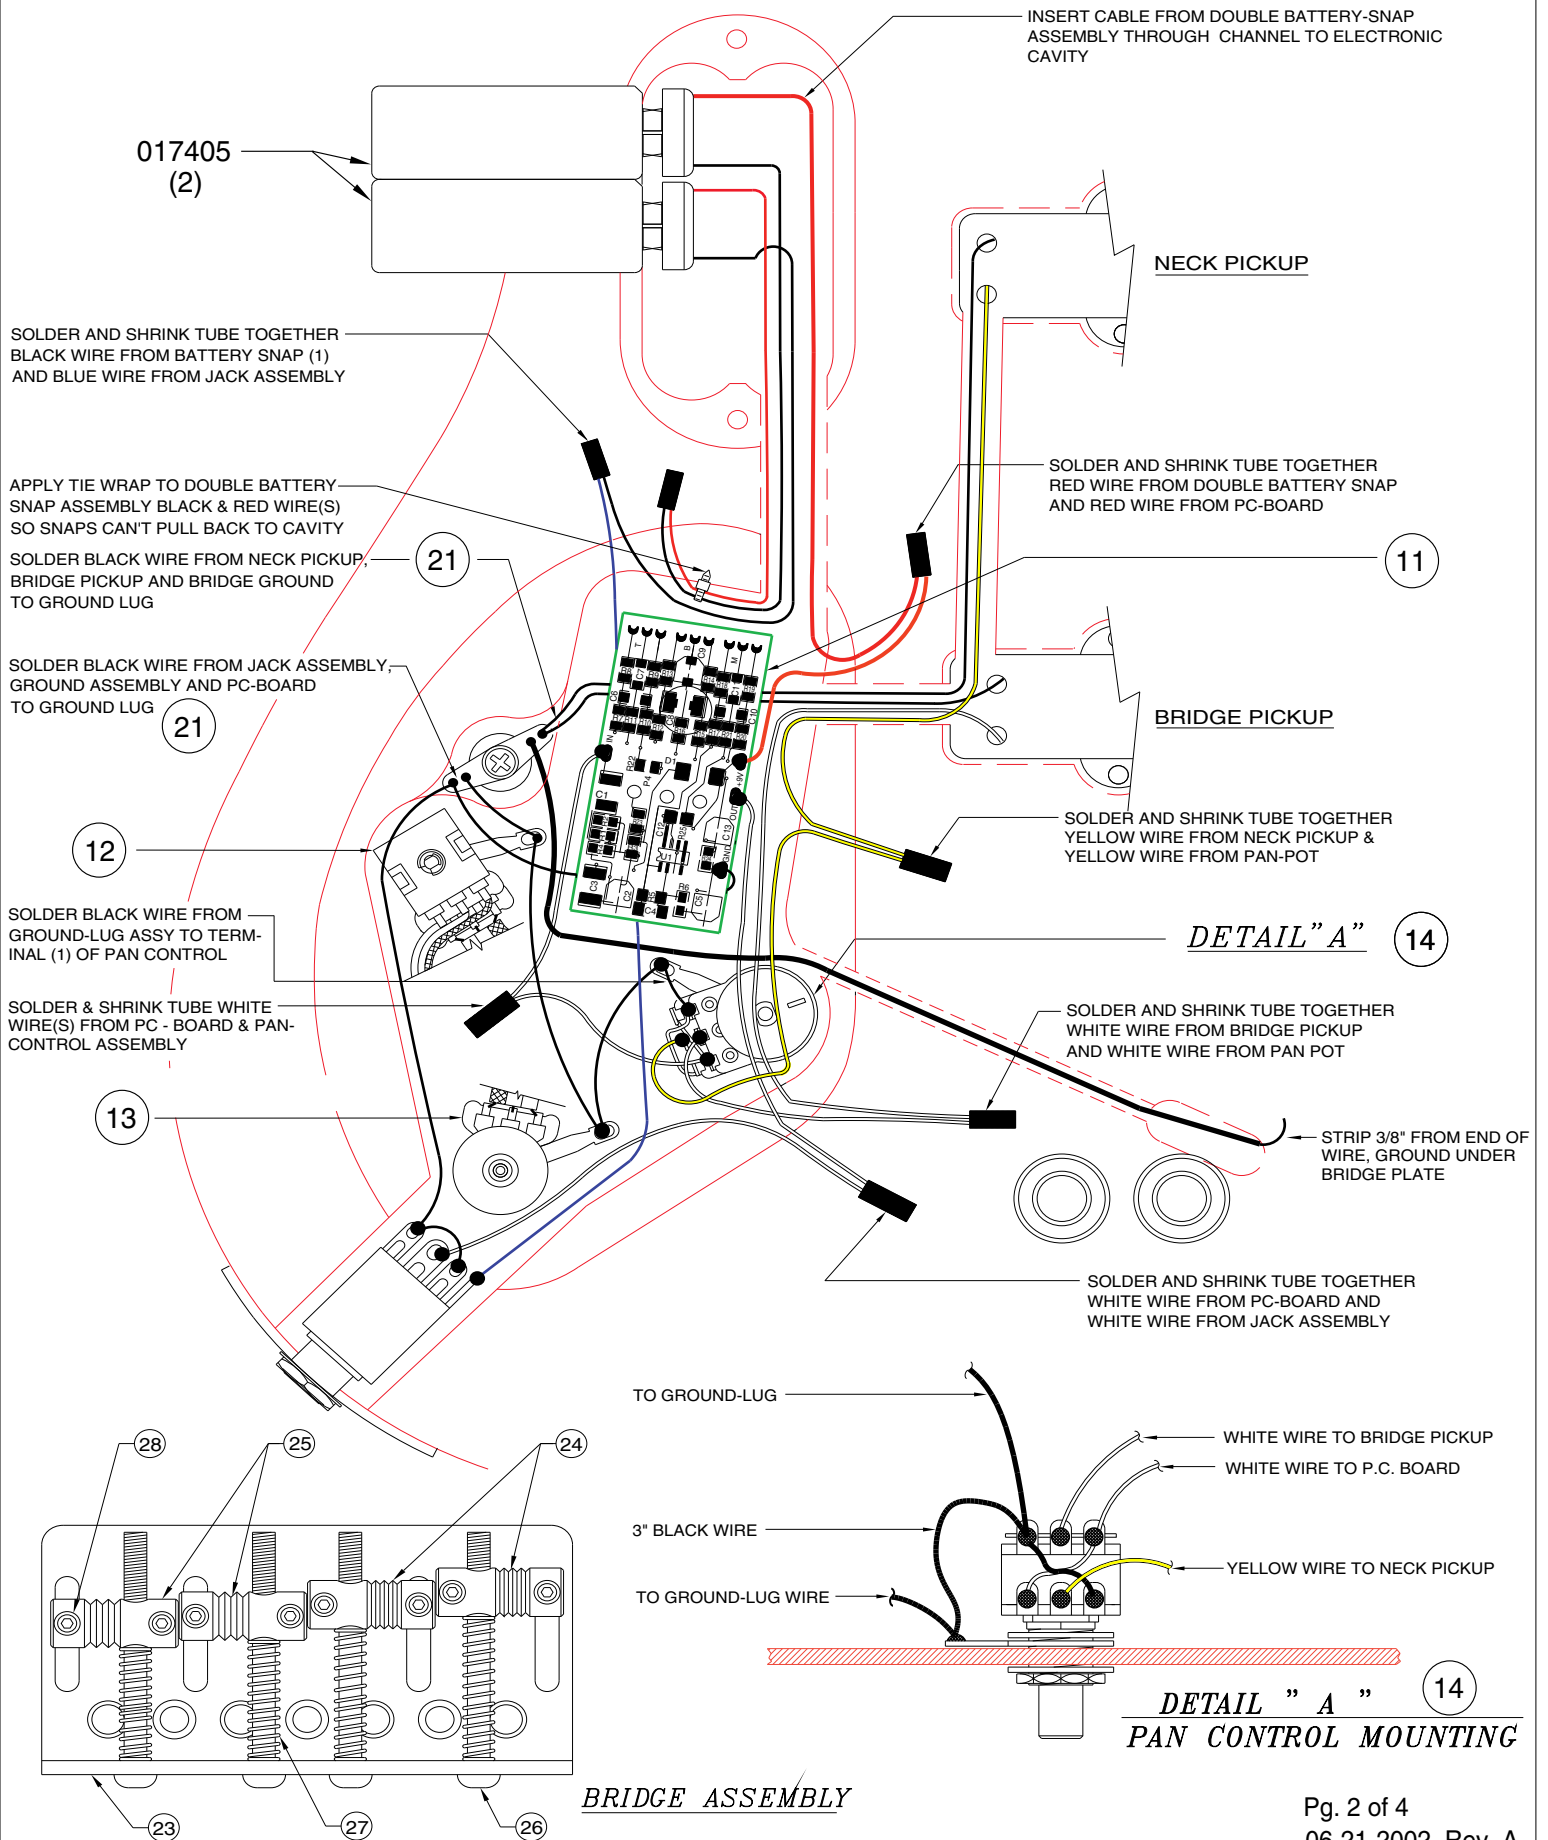

WIRE DIAGRAM