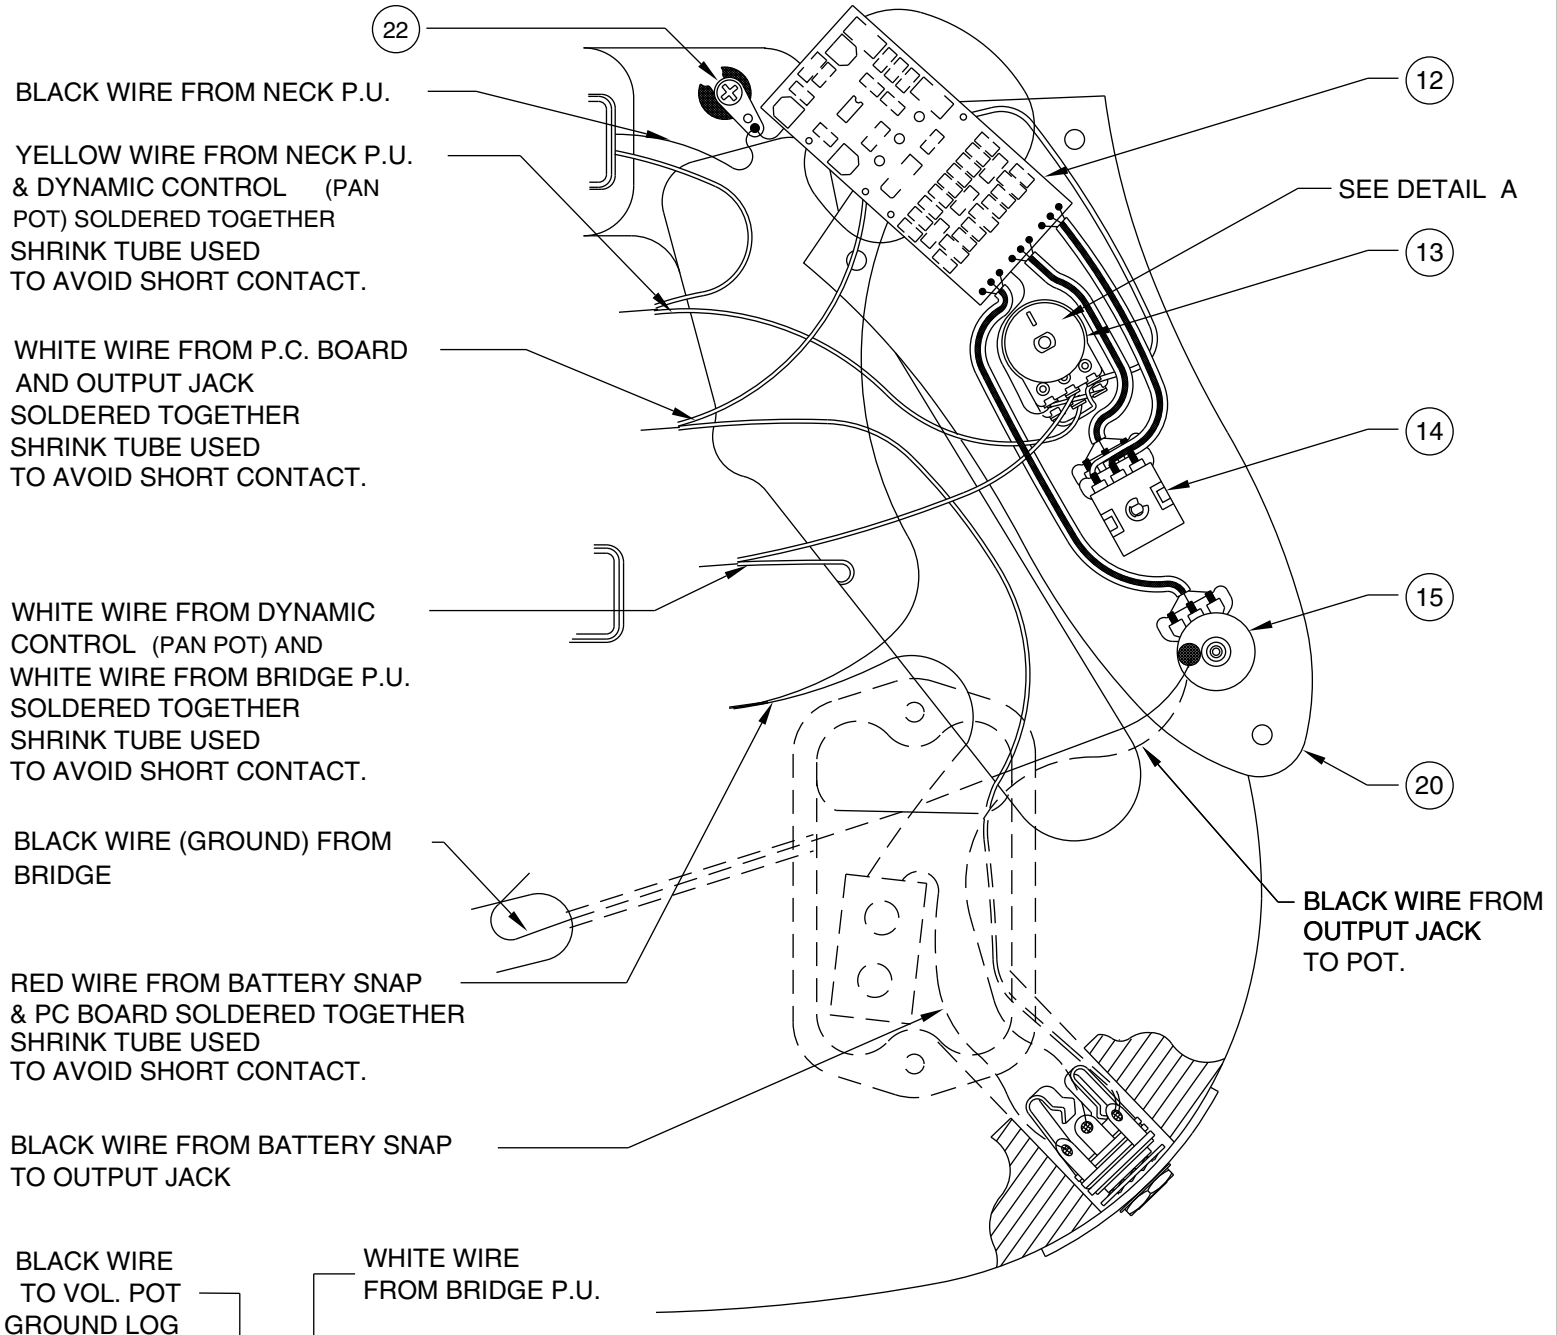

AM DLX JAZZ BASS V 0195900/5902

AM DLX JAZZ BASS V 0195900/5902

CONTROL ASSEMBLY

DETAIL A

BRIDGE ASSEMBLY

AMERICAN DELUXE JAZZ BASS V - 0195900/5902

REF.#	P/N	DESCRIPTION	REF.#	P/N	DESCRIPTION
1	0056090000	Neck, J Bass Dlx V, M/N	25	0049689000	Bridge Assy, J Bass Dlx V
	0056089000	Neck, J Bass Dlx V, R/W		0021422000	Mounting Screw
2	0056087000	Tuning Key, (1) Set		0021109000	Adjusting Wrench
3	0038487000	Bone Nut	26	0049454000	Bridge Plate, J Bass Dlx V
4	0049684000	String Retainer	27	0048727000	Bridge Section, (5)
	0021407000	Mounting Screw	28	0017571000	Intonation Screw, Blk (5)
5	0048688000	Truss Rod Adjustment Nut		0018872000	Intonation Spring, Blk (5)
	0048693000	Truss Rod Adjusting Wrench	29	0021093000	Height Adjust Scrw, Blk (10)
6	0054105xxx	Body, J Bass Dlx V, Alder	30	0048604000	Retainer String, Chrome
	0054106xxx	Body, J Bass Dlx V, Ash			
7	0054078000	Neck Mounting Plate			
	0021424000	Mounting Screw			
8	0021453000	Strap Button			
	0021422000	Mounting Screw			
	0019056000	Felt Washer, Black			
	0020491000	Felt Washer, White			
9	0049687000	Pickguard, J Bass Dlx V, Shell			
	0054109000	Pickguard, J Bass Dlx V, Mnt Grn			
	0021407000	Mounting Screw			
10	0055189000	Pickup, Dlx J Bass V, Neck			
	0017333000	Weatherstrip			
	0021408000	Mounting Screw			
11	0055190000	Pickup, Am Dlx J Bass, Bridge			
	0017333000	Weatherstrip			
	0021408000	Mounting Screw			
12	0054137000	Circuit Board			
	0049440000	Control, 25k A, PC Mtg.			
	0016352000	Mounting Hex Nut			
	0050161000	Lock Washer			
13	0056097000	Control, Pan Alpha, 500K			
	0016352000	Mounting Hex Nut			
	0016436000	Washer, Lock Intl.			
14	0053736000	Control, 100K B Concentric			
	0016352000	Mounting Nut			
	0016436000	Washer, Lock Intl.			
15	0049443000	Control, 100K B CTR/CTS/DTNT			
	0016352000	Mounting Nut			
	0016436000	Washer, Lock Intl.			
16	0019455000	Knob, Skirted, Black (2)			
17	0049411000	Knob, Upper, Black			
18	0049412000	Knob, Lower, Black			
19	0019513000	Knob, Small, Black			
20	0010652060	Plate, Control			
	0021407000	Mounting Screw			
21	0049705000	Cover, Battery			
	0030654000	Mounting Screw			
	0018556000	Weatherstrip			
	0030688000	Insert, Pu & R/Cvr			
	0017405000	Battery, 9 Volt			
	0017458000	Battery Clip			
22	0012869000	Solder Lug			
	0015116000	Mounting Screw			
23	0039432000	Output Jack			
	0016352000	Mounting Screw			
	0016436000	Washer, Lock Intl.			
	0031153000	Washer, Flat			
	0016352000	Nut, Hex			
24	0050100000	Jack Ferrule			
	0021407000	Mounting Screw			