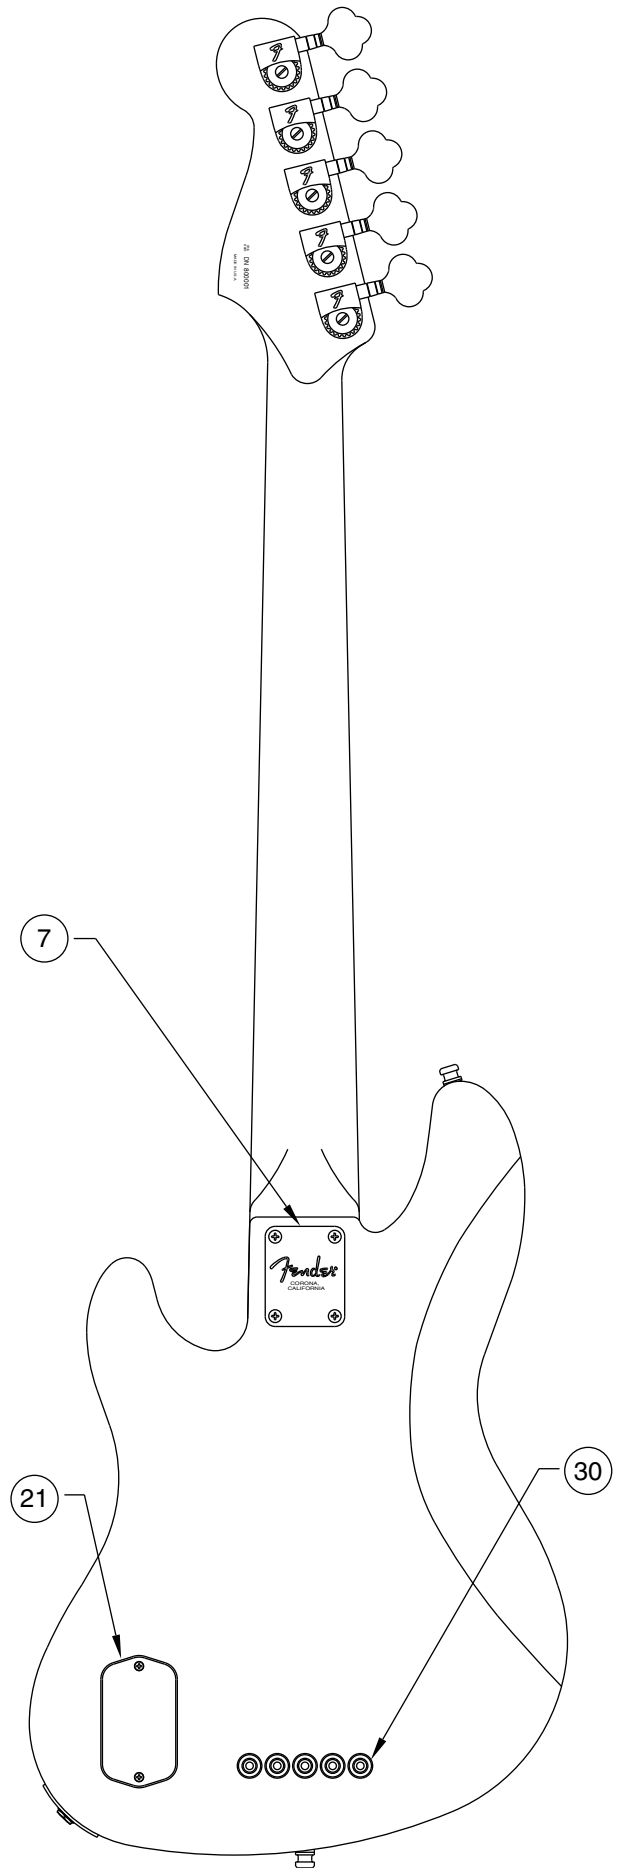

AM DLX JAZZ BASS V 0195900/5902

AM DLX JAZZ BASS V 0195900/5902

CONTROL ASSEMBLY

DETAIL A

BRIDGE ASSEMBLY

AMERICAN DELUXE JAZZ BASS V - 0195900/5902

REF.#	P/N	DESCRIPTION	REF.#	P/N	DESCRIPTION
1	0056090000	Neck, J Bass Dlx V, M/N	25	0049689000	Bridge Assy, J Bass Dlx V
	0056089000	Neck, J Bass Dlx V, R/W		0021422000	Mounting Screw
2	0056087000	Tuning Key, (1) Set		0021109000	Adjusting Wrench
3	0038487000	Bone Nut	26	0049454000	Bridge Plate, J Bass Dlx V
4	0049684000	String Retainer	27	0048727000	Bridge Section, (5)
	0021407000	Mounting Screw	28	0017571000	Intonation Screw, Blk (5)
5	0048688000	Truss Rod Adjustment Nut		0018872000	Intonation Spring, Blk (5)
	0048693000	Truss Rod Adjusting Wrench	29	0021093000	Height Adjust Scrw, Blk (10)
6	0054105xxx	Body, J Bass Dlx V, Alder	30	0048604000	Retainer String, Chrome
	0054106xxx	Body, J Bass Dlx V, Ash			
7	0054078000	Neck Mounting Plate			
	0021424000	Mounting Screw			
8	0021453000	Strap Button			
	0021422000	Mounting Screw			
	0019056000	Felt Washer, Black			
	0020491000	Felt Washer, White			
9	0049687000	Pickguard, J Bass Dlx V, Shell			
	0054109000	Pickguard, J Bass Dlx V, Mnt Grn			
	0021407000	Mounting Screw			
10	0055189000	Pickup, Dlx J Bass V, Neck			
	0017333000	Weatherstrip			
	0021408000	Mounting Screw			
11	0055190000	Pickup, Am Dlx J Bass, Bridge			
	0017333000	Weatherstrip			
	0021408000	Mounting Screw			
12	0054137000	Circuit Board			
	0049440000	Control, 25k A, PC Mtg.			
	0016352000	Mounting Hex Nut			
	0050161000	Lock Washer			
13	0056097000	Control, Pan Alpha, 500K			
	0016352000	Mounting Hex Nut			
	0016436000	Washer, Lock Intl.			
14	0053736000	Control, 100K B Concentric			
	0016352000	Mounting Nut			
	0016436000	Washer, Lock Intl.			
15	0049443000	Control, 100K B CTR/CTS/DTNT			
	0016352000	Mounting Nut			
	0016436000	Washer, Lock Intl.			
16	0019455000	Knob, Skirted, Black (2)			
17	0049411000	Knob, Upper, Black			
18	0049412000	Knob, Lower, Black			
19	0019513000	Knob, Small, Black			
20	0010652060	Plate, Control			
	0021407000	Mounting Screw			
21	0049705000	Cover, Battery			
	0030654000	Mounting Screw			
	0018556000	Weatherstrip			
	0030688000	Insert, Pu & R/Cvr			
	0017405000	Battery, 9 Volt			
	0017458000	Battery Clip			
22	0012869000	Solder Lug			
	0015116000	Mounting Screw			
23	0039432000	Output Jack			
	0016352000	Mounting Screw			
	0016436000	Washer, Lock Intl.			
	0031153000	Washer, Flat			
	0016352000	Nut, Hex			
24	0050100000	Jack Ferrule			
	0021407000	Mounting Screw			