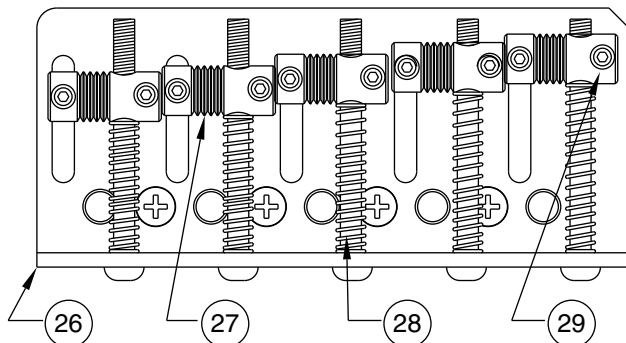

AM DLX JAZZ BASS V 0195900/5902

AM DLX JAZZ BASS V 0195900/5902

CONTROL ASSEMBLY

DETAIL A

BRIDGE ASSEMBLY

AMERICAN DELUXE JAZZ BASS V - 0195900/5902

REF.#	P/N	DESCRIPTION	REF.#	P/N	DESCRIPTION
1	0056090000	Neck, J Bass Dlx V, M/N	25	0049689000	Bridge Assy, J Bass Dlx V
	0056089000	Neck, J Bass Dlx V, R/W		0021422000	Mounting Screw
2	0056087000	Tuning Key, (1) Set		0021109000	Adjusting Wrench
3	0038487000	Bone Nut	26	0049454000	Bridge Plate, J Bass Dlx V
4	0049684000	String Retainer	27	0048727000	Bridge Section, (5)
	0021407000	Mounting Screw	28	0017571000	Intonation Screw, Blk (5)
5	0048688000	Truss Rod Adjustment Nut		0018872000	Intonation Spring, Blk (5)
	0048693000	Truss Rod Adjusting Wrench	29	0021093000	Height Adjust Scrw, Blk (10)
6	0054105xxx	Body, J Bass Dlx V, Alder	30	0048604000	Retainer String, Chrome
	0054106xxx	Body, J Bass Dlx V, Ash			
7	0054078000	Neck Mounting Plate			
	0021424000	Mounting Screw			
8	0021453000	Strap Button			
	0021422000	Mounting Screw			
	0019056000	Felt Washer, Black			
	0020491000	Felt Washer, White			
9	0049687000	Pickguard, J Bass Dlx V, Shell			
	0054109000	Pickguard, J Bass Dlx V, Mnt Grn			
	0021407000	Mounting Screw			
10	0055189000	Pickup, Dlx J Bass V, Neck			
	0017333000	Weatherstrip			
	0021408000	Mounting Screw			
11	0055190000	Pickup, Am Dlx J Bass, Bridge			
	0017333000	Weatherstrip			
	0021408000	Mounting Screw			
12	0054137000	Circuit Board			
	0049440000	Control, 25k A, PC Mtg.			
	0016352000	Mounting Hex Nut			
	0050161000	Lock Washer			
13	0056097000	Control, Pan Alpha, 500K			
	0016352000	Mounting Hex Nut			
	0016436000	Washer, Lock Intl.			
14	0053736000	Control, 100K B Concentric			
	0016352000	Mounting Nut			
	0016436000	Washer, Lock Intl.			
15	0049443000	Control, 100K B CTR/CTS/DTNT			
	0016352000	Mounting Nut			
	0016436000	Washer, Lock Intl.			
16	0019455000	Knob, Skirted, Black (2)			
17	0049411000	Knob, Upper, Black			
18	0049412000	Knob, Lower, Black			
19	0019513000	Knob, Small, Black			
20	0010652060	Plate, Control			
	0021407000	Mounting Screw			
21	0049705000	Cover, Battery			
	0030654000	Mounting Screw			
	0018556000	Weatherstrip			
	0030688000	Insert, Pu & R/Cvr			
	0017405000	Battery, 9 Volt			
	0017458000	Battery Clip			
22	0012869000	Solder Lug			
	0015116000	Mounting Screw			
23	0039432000	Output Jack			
	0016352000	Mounting Screw			
	0016436000	Washer, Lock Intl.			
	0031153000	Washer, Flat			
	0016352000	Nut, Hex			
24	0050100000	Jack Ferrule			
	0021407000	Mounting Screw			