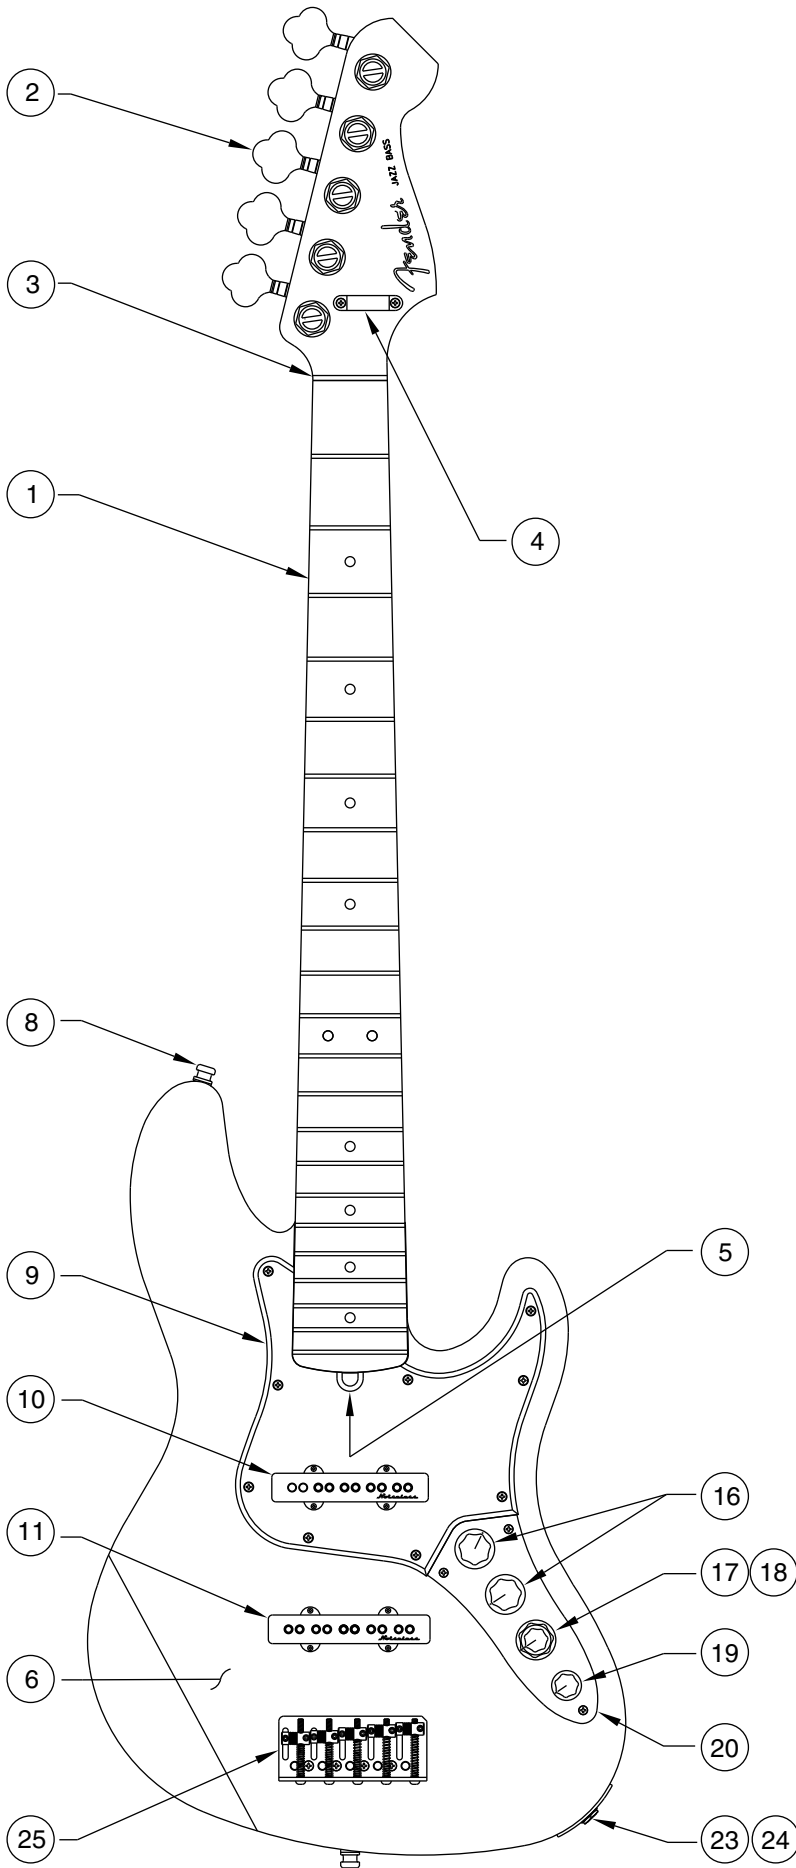

AM DLX JAZZ BASS V 0195900/5902

AM DLX JAZZ BASS V 0195900/5902

CONTROL ASSEMBLY

DETAIL A

BRIDGE ASSEMBLY

AMERICAN DELUXE JAZZ BASS V - 0195900/5902

REF.#	P/N	DESCRIPTION	REF.#	P/N	DESCRIPTION
1	0056090000	Neck, J Bass Dlx V, M/N	25	0049689000	Bridge Assy, J Bass Dlx V
	0056089000	Neck, J Bass Dlx V, R/W		0021422000	Mounting Screw
2	0056087000	Tuning Key, (1) Set		0021109000	Adjusting Wrench
3	0038487000	Bone Nut	26	0049454000	Bridge Plate, J Bass Dlx V
4	0049684000	String Retainer	27	0048727000	Bridge Section, (5)
	0021407000	Mounting Screw	28	0017571000	Intonation Screw, Blk (5)
5	0048688000	Truss Rod Adjustment Nut		0018872000	Intonation Spring, Blk (5)
	0048693000	Truss Rod Adjusting Wrench	29	0021093000	Height Adjust Scrw, Blk (10)
6	0054105xxx	Body, J Bass Dlx V, Alder	30	0048604000	Retainer String, Chrome
	0054106xxx	Body, J Bass Dlx V, Ash			
7	0054078000	Neck Mounting Plate			
	0021424000	Mounting Screw			
8	0021453000	Strap Button			
	0021422000	Mounting Screw			
	0019056000	Felt Washer, Black			
	0020491000	Felt Washer, White			
9	0049687000	Pickguard, J Bass Dlx V, Shell			
	0054109000	Pickguard, J Bass Dlx V, Mnt Grn			
	0021407000	Mounting Screw			
10	0055189000	Pickup, Dlx J Bass V, Neck			
	0017333000	Weatherstrip			
	0021408000	Mounting Screw			
11	0055190000	Pickup, Am Dlx J Bass, Bridge			
	0017333000	Weatherstrip			
	0021408000	Mounting Screw			
12	0054137000	Circuit Board			
	0049440000	Control, 25k A, PC Mtg.			
	0016352000	Mounting Hex Nut			
	0050161000	Lock Washer			
13	0056097000	Control, Pan Alpha, 500K			
	0016352000	Mounting Hex Nut			
	0016436000	Washer, Lock Intl.			
14	0053736000	Control, 100K B Concentric			
	0016352000	Mounting Nut			
	0016436000	Washer, Lock Intl.			
15	0049443000	Control, 100K B CTR/CTS/DTNT			
	0016352000	Mounting Nut			
	0016436000	Washer, Lock Intl.			
16	0019455000	Knob, Skirted, Black (2)			
17	0049411000	Knob, Upper, Black			
18	0049412000	Knob, Lower, Black			
19	0019513000	Knob, Small, Black			
20	0010652060	Plate, Control			
	0021407000	Mounting Screw			
21	0049705000	Cover, Battery			
	0030654000	Mounting Screw			
	0018556000	Weatherstrip			
	0030688000	Insert, Pu & R/Cvr			
	0017405000	Battery, 9 Volt			
	0017458000	Battery Clip			
22	0012869000	Solder Lug			
	0015116000	Mounting Screw			
23	0039432000	Output Jack			
	0016352000	Mounting Screw			
	0016436000	Washer, Lock Intl.			
	0031153000	Washer, Flat			
	0016352000	Nut, Hex			
24	0050100000	Jack Ferrule			
	0021407000	Mounting Screw			