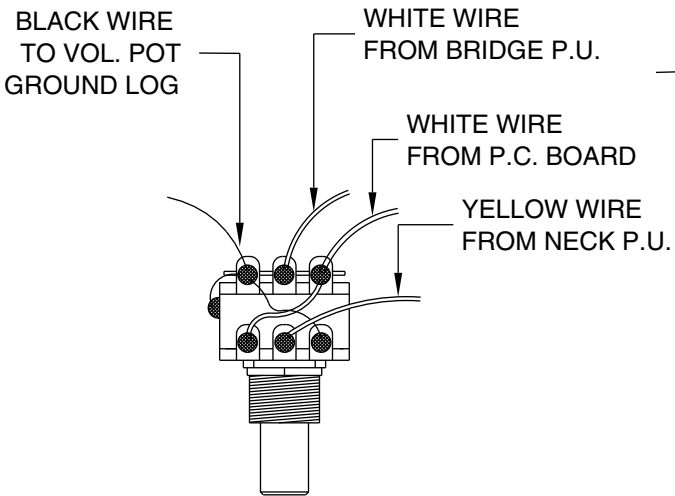

AM DLX JAZZ BASS V 0195900/5902

AM DLX JAZZ BASS V 0195900/5902

CONTROL ASSEMBLY

DETAIL A

BRIDGE ASSEMBLY

AMERICAN DELUXE JAZZ BASS V - 0195900/5902

REF.#	P/N	DESCRIPTION	REF.#	P/N	DESCRIPTION
1	0056090000	Neck, J Bass Dlx V, M/N	25	0049689000	Bridge Assy, J Bass Dlx V
	0056089000	Neck, J Bass Dlx V, R/W		0021422000	Mounting Screw
2	0056087000	Tuning Key, (1) Set		0021109000	Adjusting Wrench
3	0038487000	Bone Nut	26	0049454000	Bridge Plate, J Bass Dlx V
4	0049684000	String Retainer	27	0048727000	Bridge Section, (5)
	0021407000	Mounting Screw	28	0017571000	Intonation Screw, Blk (5)
5	0048688000	Truss Rod Adjustment Nut		0018872000	Intonation Spring, Blk (5)
	0048693000	Truss Rod Adjusting Wrench	29	0021093000	Height Adjust Scrw, Blk (10)
6	0054105xxx	Body, J Bass Dlx V, Alder	30	0048604000	Retainer String, Chrome
	0054106xxx	Body, J Bass Dlx V, Ash			
7	0054078000	Neck Mounting Plate			
	0021424000	Mounting Screw			
8	0021453000	Strap Button			
	0021422000	Mounting Screw			
	0019056000	Felt Washer, Black			
	0020491000	Felt Washer, White			
9	0049687000	Pickguard, J Bass Dlx V, Shell			
	0054109000	Pickguard, J Bass Dlx V, Mnt Grn			
	0021407000	Mounting Screw			
10	0055189000	Pickup, Dlx J Bass V, Neck			
	0017333000	Weatherstrip			
	0021408000	Mounting Screw			
11	0055190000	Pickup, Am Dlx J Bass, Bridge			
	0017333000	Weatherstrip			
	0021408000	Mounting Screw			
12	0054137000	Circuit Board			
	0049440000	Control, 25k A, PC Mtg.			
	0016352000	Mounting Hex Nut			
	0050161000	Lock Washer			
13	0056097000	Control, Pan Alpha, 500K			
	0016352000	Mounting Hex Nut			
	0016436000	Washer, Lock Intl.			
14	0053736000	Control, 100K B Concentric			
	0016352000	Mounting Nut			
	0016436000	Washer, Lock Intl.			
15	0049443000	Control, 100K B CTR/CTS/DTNT			
	0016352000	Mounting Nut			
	0016436000	Washer, Lock Intl.			
16	0019455000	Knob, Skirted, Black (2)			
17	0049411000	Knob, Upper, Black			
18	0049412000	Knob, Lower, Black			
19	0019513000	Knob, Small, Black			
20	0010652060	Plate, Control			
	0021407000	Mounting Screw			
21	0049705000	Cover, Battery			
	0030654000	Mounting Screw			
	0018556000	Weatherstrip			
	0030688000	Insert, Pu & R/Cvr			
	0017405000	Battery, 9 Volt			
	0017458000	Battery Clip			
22	0012869000	Solder Lug			
	0015116000	Mounting Screw			
23	0039432000	Output Jack			
	0016352000	Mounting Screw			
	0016436000	Washer, Lock Intl.			
	0031153000	Washer, Flat			
	0016352000	Nut, Hex			
24	0050100000	Jack Ferrule			
	0021407000	Mounting Screw			