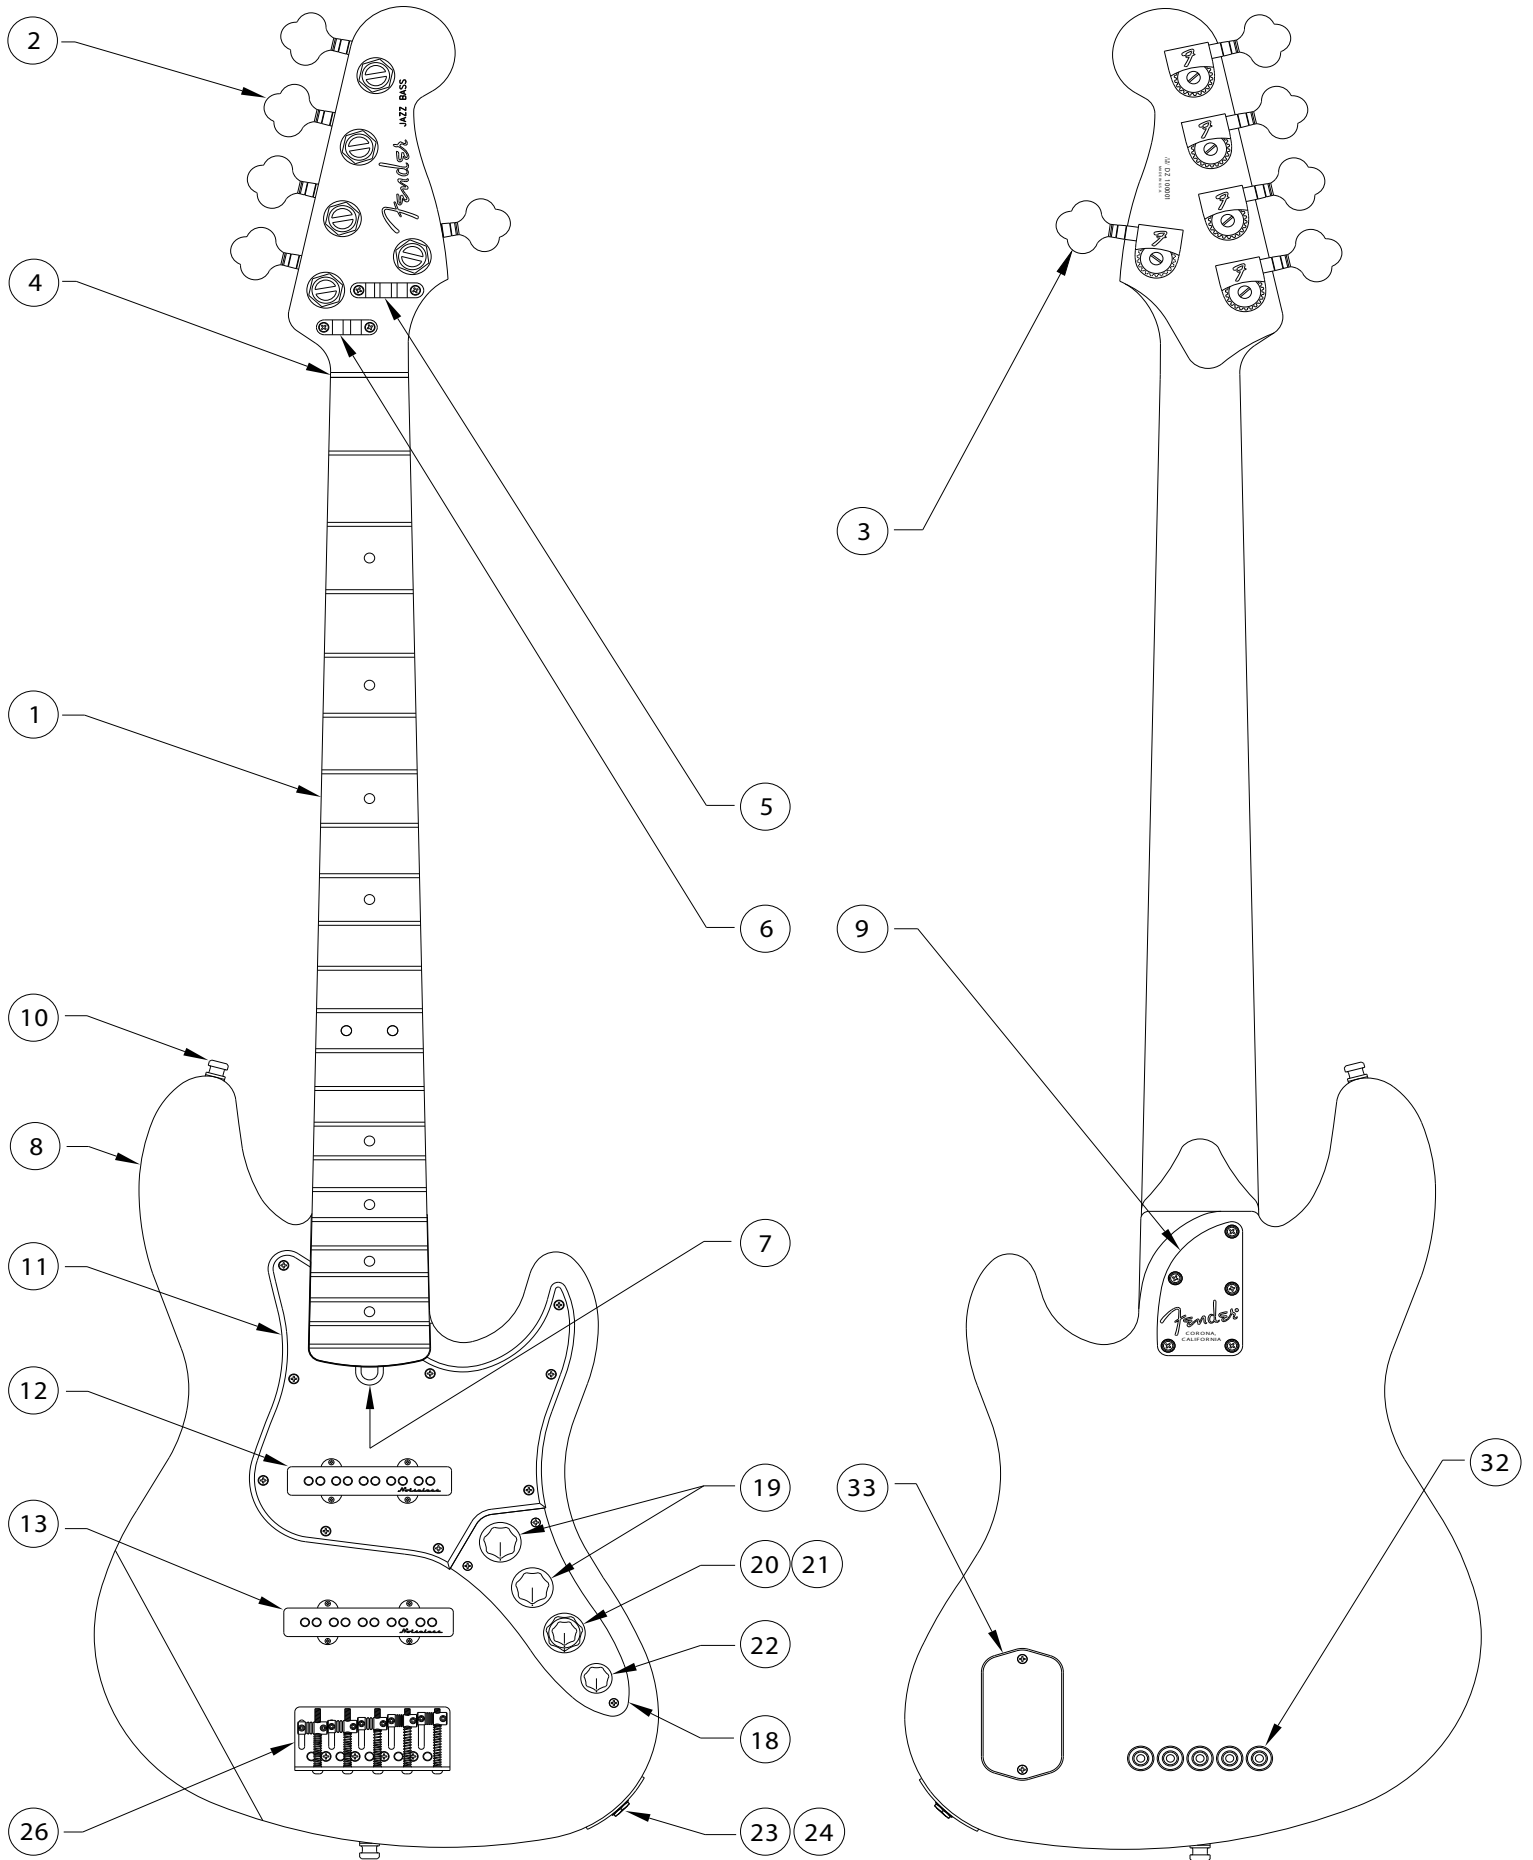

AMERICAN DELUXE JAZZ BASS V UPGRADE 0195960/5962

CONTROL ASSEMBLY

25  
BLACK WIRE FROM NECK P.U.

YELLOW WIRE FROM NECK P.U. & DYNAMIC CONTROL (PAN POT) SOLDERED TOGETHER SHRINK TUBE USED TO AVOID SHORT CONTACT.

WHITE WIRE FROM P.C. BOARD AND OUTPUT JACK SOLDERED TOGETHER SHRINK TUBE USED TO AVOID SHORT CONTACT.

WHITE WIRE FROM DYNAMIC CONTROL (PAN POT) AND WHITE WIRE FROM BRIDGE P.U. SOLDERED TOGETHER SHRINK TUBE USED TO AVOID SHORT CONTACT.

BLACK WIRE FROM BRIDGE PICKUP TO GROUND LUG

RED WIRES FROM BATTERY SNAP & PC BOARD SOLDERED TOGETHER SHRINK TUBE USED TO AVOID SHORT CONTACT.

BLUE WIRE FROM OUTPUT JACK TO BATTERY SNAP

BLACK WIRE TO VOL. POT GROUND LUG

Body Part Number	
0058755500	3 Color Sunburst
0058756531	Aged Cherry Sunburst
0058756548	Teal Green Transparent
0058841582	Candy Tangerine
0058841506	Black

CONTROL FUNCTIONS