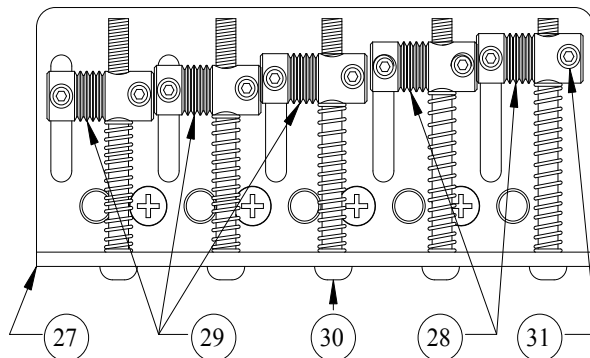

WHITE WIRE FROM BRIDGE PICKUP

WHITE WIRE FROM P.C. BOARD

YELLOW WIRE FROM NECK PICKUP

14

SEE DETAIL A

15

16

17

BLACK WIRE (GROUND) FROM UNDER BRIDGE

BLACK WIRE OUTPUT JACK TO GROUND LUG

BRIDGE ASSEMBLY

DETAIL A