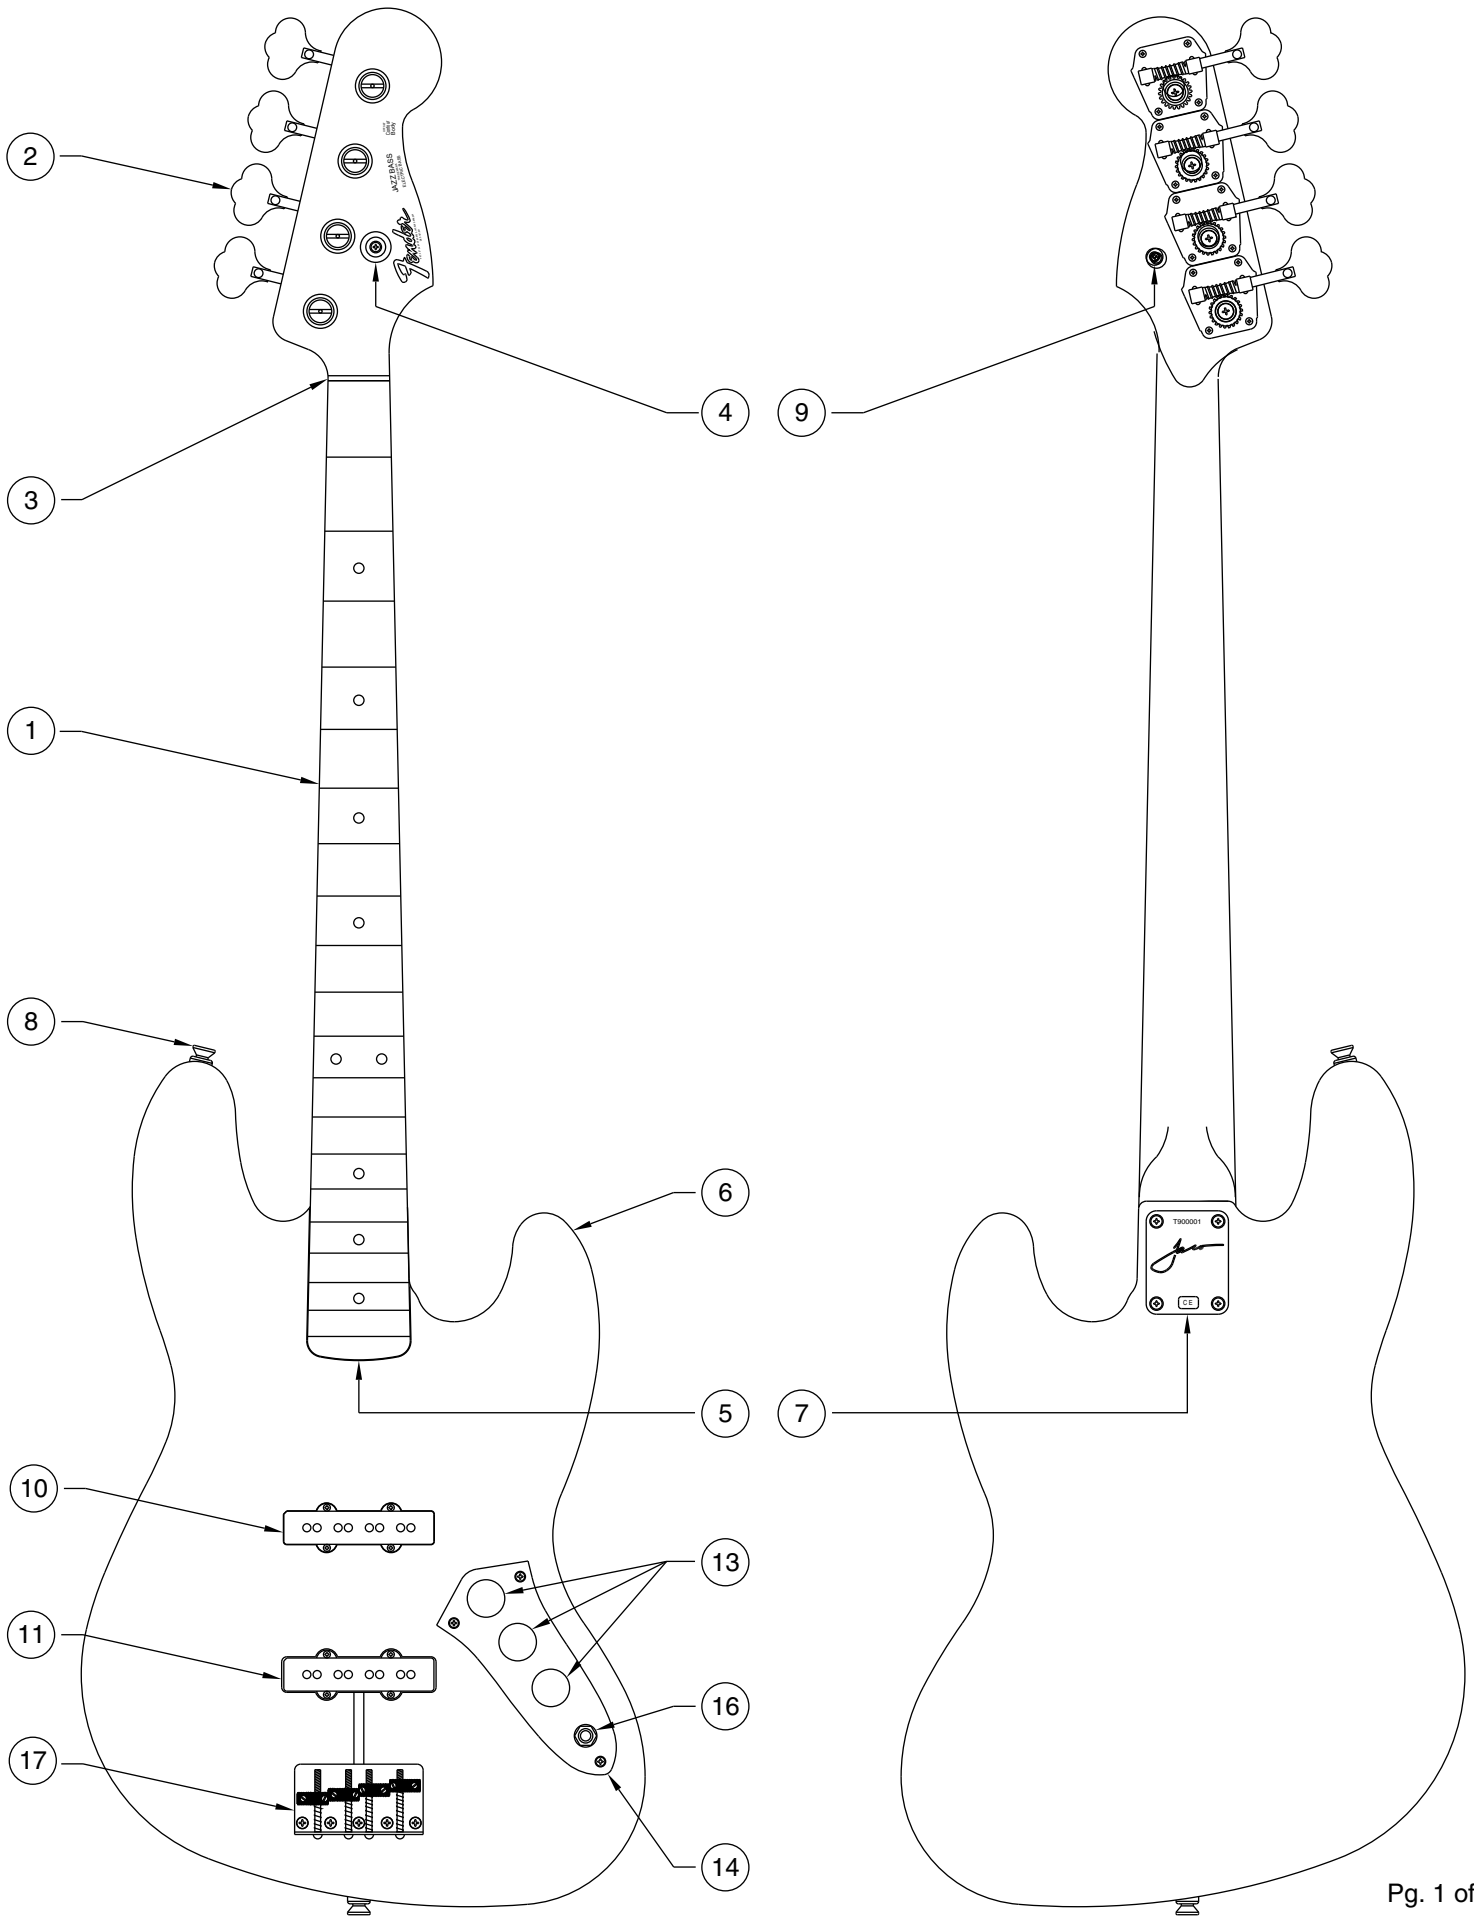

JACO PASTORIUS JAZZ BASS FRETLESS 0196208

CONTROL ASSEMBLY

BRIDGE ASSEMBLY

JACO PASTORIUS JAZZ BASS FRETLESS 0196208

REF.#	P/N	DESCRIPTION
1	0056279000	Neck, '62 Jazz Bass, R/W FL
2	0019467000	Tuning Key, (1) Set
	0011357000	Mounting Screw
	0019509000	Bushing
3	0083675000	Bone Nut
4	0013235000	String Retainer
	0015578000	Mounting Screw
5	0012252000	Truss Rod Adjustment Nut
6	0019474xxx	Body, '62 Jazz Bass, Alder, Sunburst
7	0056178000	Neck Mounting Plate
	0015636000	Mounting Screw
8	0012344000	Strap Button
	0016188000	Mounting Screw
9	0012344000	Strap Button
	0019673000	Mounting Screw
10	0020906000	Pickup, Neck, '62 Jazz Bass
	0027035000	Mounting Screw
	0017333000	Rubber WeatherStrip
	0019662000	Shield, Neck Pickup
11	0020908000	Pickup, Bridge, '62 Jazz Bass
	0027035000	Mounting Screw
	0017333000	Rubber Weatherstrip
	0019659000	Shield, Bridge Pickup
12	0019064000	Control, 250K, Audio, (3)
	0016352000	Mounting Hex Nut
	0016436000	Lock Washer, Intl
13	0013359000	Knob, Knurled, Chrome, (3)
	0028897001	Set Screw
14	0010652060	Control Plate
	0010694020	Shield, Master Control
	0015578000	Mounting Screw
15	0015552000	Capacitor, .05uf
16	0021956000	Output Jack
	0016352000	Mounting Hex Nut
	0016436000	Lock Washer, Intl
	0031153000	Flat Washer
17	0019657000	Bridge Assembly, Vintage
	0015610000	Mounting Screw
18	0010538070	Bridge Plate
19	0019469000	Bridge Section, (4)
20	0015842000	Intonation Screw, (4)
	0018689000	Intonation Spring, (4)
21	0016105000	Height Adjustment Screw, (8)

Body Part Number	
0019474500	3 Color Sunburst

CONTROL FUNCTION