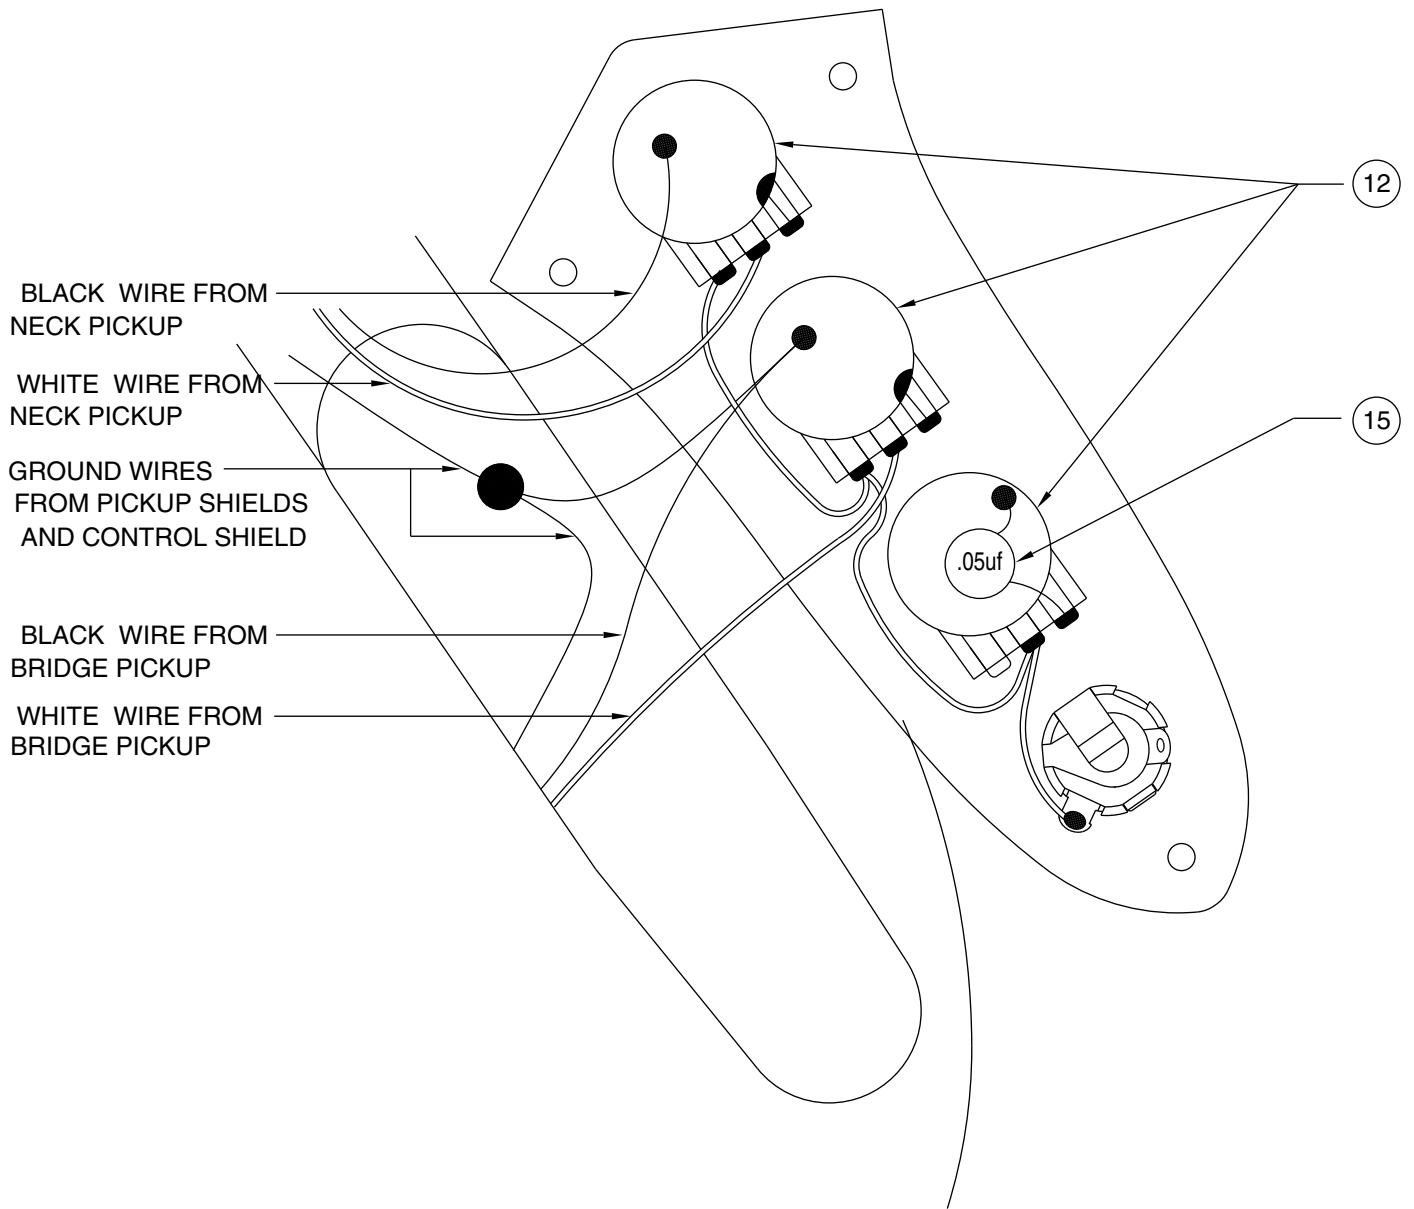

JACO PASTORIUS JAZZ BASS FRETLESS 0196208

CONTROL ASSEMBLY

BRIDGE ASSEMBLY

JACO PASTORIUS JAZZ BASS FRETLESS 0196208

REF.#	P/N	DESCRIPTION
1	0056279000	Neck, '62 Jazz Bass, R/W FL
2	0019467000	Tuning Key, (1) Set
	0011357000	Mounting Screw
	0019509000	Bushing
3	0083675000	Bone Nut
4	0013235000	String Retainer
	0015578000	Mounting Screw
5	0012252000	Truss Rod Adjustment Nut
6	0019474xxx	Body, '62 Jazz Bass, Alder, Sunburst
7	0056178000	Neck Mounting Plate
	0015636000	Mounting Screw
8	0012344000	Strap Button
	0016188000	Mounting Screw
9	0012344000	Strap Button
	0019673000	Mounting Screw
10	0020906000	Pickup, Neck, '62 Jazz Bass
	0027035000	Mounting Screw
	0017333000	Rubber WeatherStrip
	0019662000	Shield, Neck Pickup
11	0020908000	Pickup, Bridge, '62 Jazz Bass
	0027035000	Mounting Screw
	0017333000	Rubber Weatherstrip
	0019659000	Shield, Bridge Pickup
12	0019064000	Control, 250K, Audio, (3)
	0016352000	Mounting Hex Nut
	0016436000	Lock Washer, Intl
13	0013359000	Knob, Knurled, Chrome, (3)
	0028897001	Set Screw
14	0010652060	Control Plate
	0010694020	Shield, Master Control
	0015578000	Mounting Screw
15	0015552000	Capacitor, .05uf
16	0021956000	Output Jack
	0016352000	Mounting Hex Nut
	0016436000	Lock Washer, Intl
	0031153000	Flat Washer
17	0019657000	Bridge Assembly, Vintage
	0015610000	Mounting Screw
18	0010538070	Bridge Plate
19	0019469000	Bridge Section, (4)
20	0015842000	Intonation Screw, (4)
	0018689000	Intonation Spring, (4)
21	0016105000	Height Adjustment Screw, (8)

Body Part Number	
0019474500	3 Color Sunburst

CONTROL FUNCTION