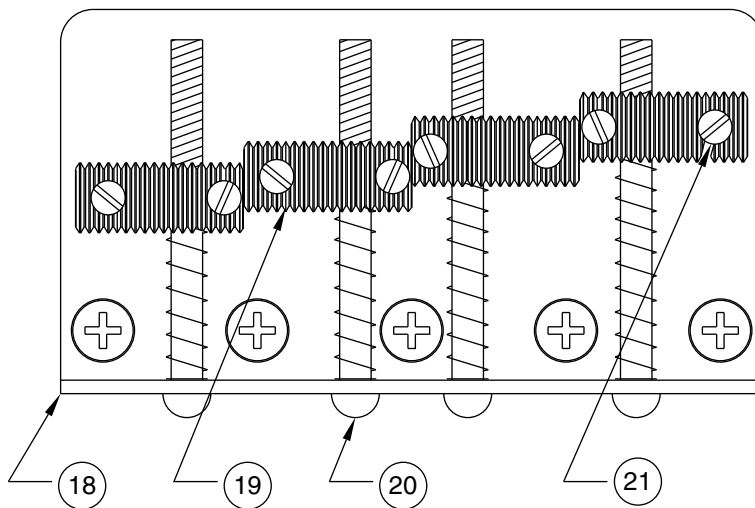

JACO PASTORIUS JAZZ BASS FRETLESS 0196208

CONTROL ASSEMBLY

BRIDGE ASSEMBLY

JACO PASTORIUS JAZZ BASS FRETLESS 0196208

REF.#	P/N	DESCRIPTION
1	0056279000	Neck, '62 Jazz Bass, R/W FL
2	0019467000	Tuning Key, (1) Set
	0011357000	Mounting Screw
	0019509000	Bushing
3	0083675000	Bone Nut
4	0013235000	String Retainer
	0015578000	Mounting Screw
5	0012252000	Truss Rod Adjustment Nut
6	0019474xxx	Body, '62 Jazz Bass, Alder, Sunburst
7	0056178000	Neck Mounting Plate
	0015636000	Mounting Screw
8	0012344000	Strap Button
	0016188000	Mounting Screw
9	0012344000	Strap Button
	0019673000	Mounting Screw
10	0020906000	Pickup, Neck, '62 Jazz Bass
	0027035000	Mounting Screw
	0017333000	Rubber WeatherStrip
	0019662000	Shield, Neck Pickup
11	0020908000	Pickup, Bridge, '62 Jazz Bass
	0027035000	Mounting Screw
	0017333000	Rubber Weatherstrip
	0019659000	Shield, Bridge Pickup
12	0019064000	Control, 250K, Audio, (3)
	0016352000	Mounting Hex Nut
	0016436000	Lock Washer, Intl
13	0013359000	Knob, Knurled, Chrome, (3)
	0028897001	Set Screw
14	0010652060	Control Plate
	0010694020	Shield, Master Control
	0015578000	Mounting Screw
15	0015552000	Capacitor, .05uf
16	0021956000	Output Jack
	0016352000	Mounting Hex Nut
	0016436000	Lock Washer, Intl
	0031153000	Flat Washer
17	0019657000	Bridge Assembly, Vintage
	0015610000	Mounting Screw
18	0010538070	Bridge Plate
19	0019469000	Bridge Section, (4)
20	0015842000	Intonation Screw, (4)
	0018689000	Intonation Spring, (4)
21	0016105000	Height Adjustment Screw, (8)

Body Part Number	
0019474500	3 Color Sunburst

CONTROL FUNCTION