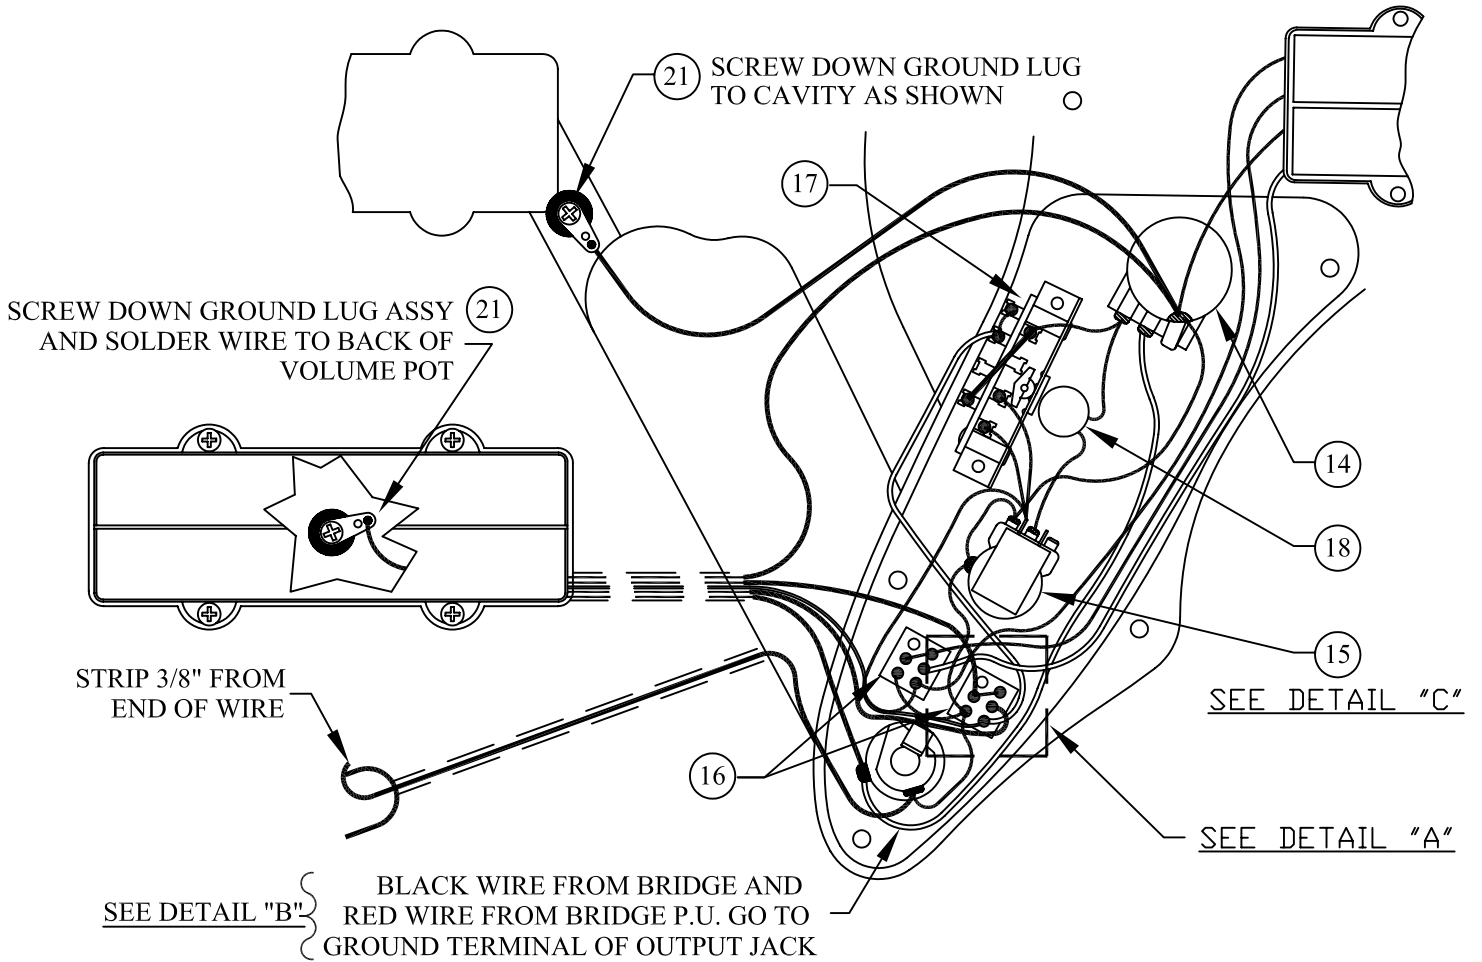

ROSCOE BECK BASS® IV, RW/MN, 019-6400 & 019-6402

Fender®

CONTROL ASSEMBLY

DETAIL "A" - WIRING

DETAIL "B"

DETAIL "C"

PUSH-PULL SWITCH POT

DETAIL "D" - BRIDGE ASSY

### BODY CHART

Part #	Color
0063335500	3-Color Sunburst
0063335538	Crimson Transparent
0063335542	Honey Burst
0063293502	Lake Placid Blue

SWITCH & CONTROL FUNCTIONS