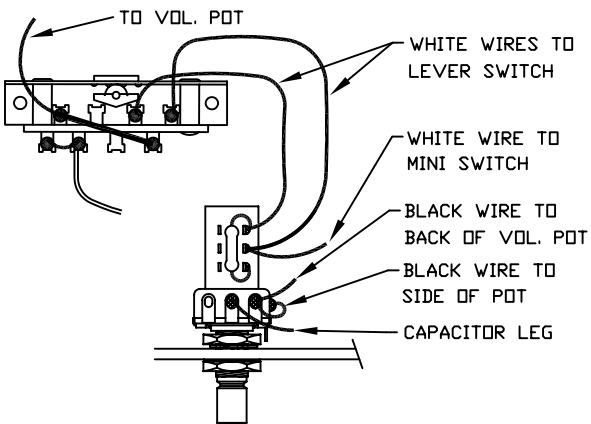

ROSCOE BECK BASS® IV, RW/MN, 019-6400 & 019-6402

Fender®

CONTROL ASSEMBLY

DETAIL "A" - WIRING

DETAIL "B"

DETAIL "C"

PUSH-PULL SWITCH POT

DETAIL "D" - BRIDGE ASSY

### BODY CHART

Part #	Color
0063335500	3-Color Sunburst
0063335538	Crimson Transparent
0063335542	Honey Burst
0063293502	Lake Placid Blue

SWITCH & CONTROL FUNCTIONS