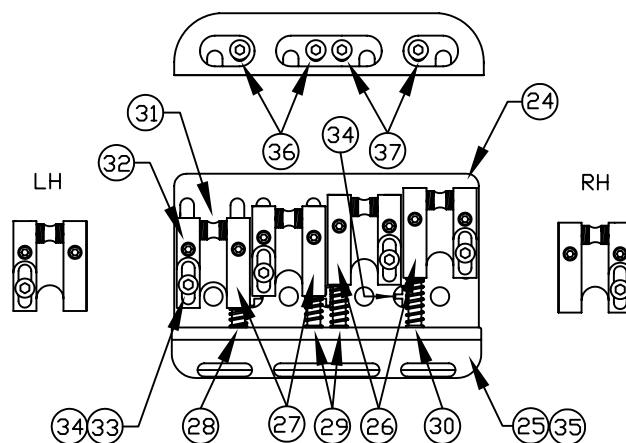

ROSCOE BECK BASS® IV, RW/MN, 019-6400 & 019-6402

Fender®

CONTROL ASSEMBLY

DETAIL "A" - WIRING

DETAIL "B"

DETAIL "C"

PUSH-PULL SWITCH POT

DETAIL "D" - BRIDGE ASSY

### BODY CHART

Part #	Color
0063335500	3-Color Sunburst
0063335538	Crimson Transparent
0063335542	Honey Burst
0063293502	Lake Placid Blue

SWITCH & CONTROL FUNCTIONS