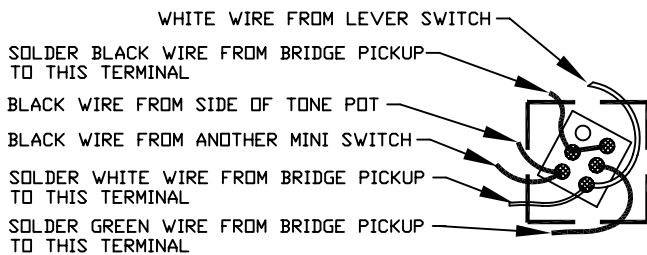

ROSCOE BECK BASS® IV, RW/MN, 019-6400 & 019-6402

Fender®

CONTROL ASSEMBLY

DETAIL "A" - WIRING

DETAIL "B"

DETAIL "C"

PUSH-PULL SWITCH POT

DETAIL "D" - BRIDGE ASSY

### BODY CHART

Part #	Color
0063335500	3-Color Sunburst
0063335538	Crimson Transparent
0063335542	Honey Burst
0063293502	Lake Placid Blue

SWITCH & CONTROL FUNCTIONS