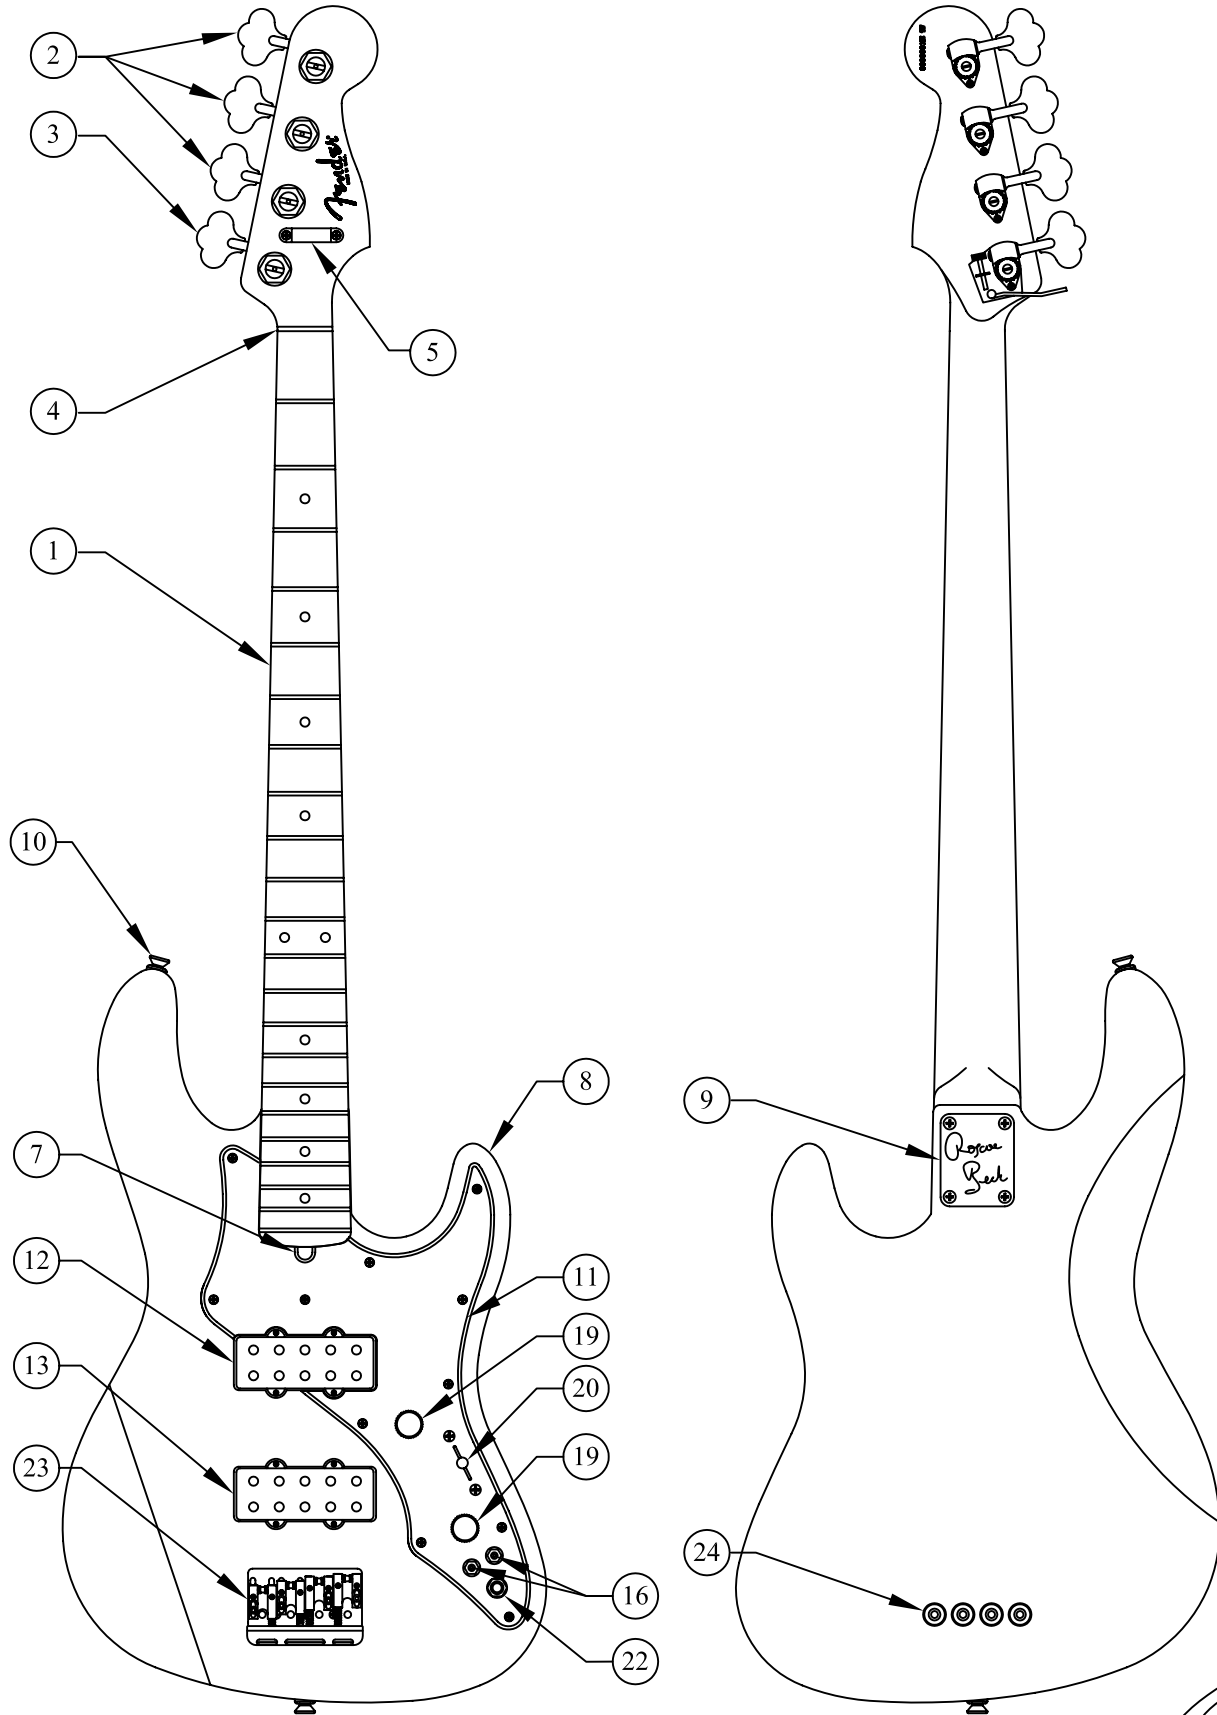

ROSCOE BECK BASS® IV, RW/MN, 019-6400 & 019-6402

Fender®

CONTROL ASSEMBLY

DETAIL "A" - WIRING

DETAIL "B"

DETAIL "C"

PUSH-PULL SWITCH POT

DETAIL "D" - BRIDGE ASSY

### BODY CHART

Part #	Color
0063335500	3-Color Sunburst
0063335538	Crimson Transparent
0063335542	Honey Burst
0063293502	Lake Placid Blue

SWITCH & CONTROL FUNCTIONS