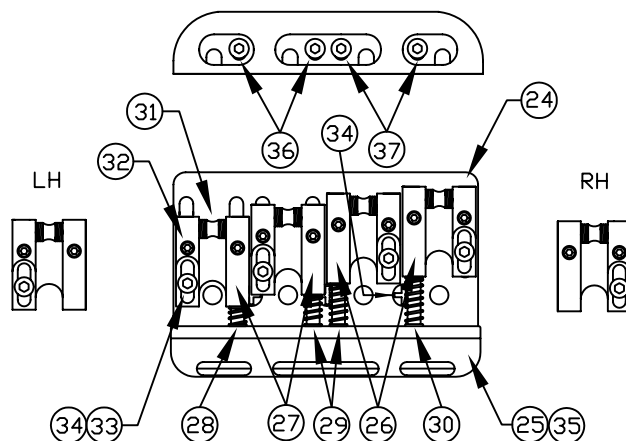

ROSCOE BECK BASS® IV, RW/MN, 019-6400 & 019-6402

Fender®

CONTROL ASSEMBLY

DETAIL "A" - WIRING

DETAIL "B"

DETAIL "C"

PUSH-PULL SWITCH POT

DETAIL "D" - BRIDGE ASSY

BODY CHART

Part #	Color
0063335500	3-Color Sunburst
0063335538	Crimson Transparent
0063335542	Honey Burst
0063293502	Lake Placid Blue

SWITCH & CONTROL FUNCTIONS