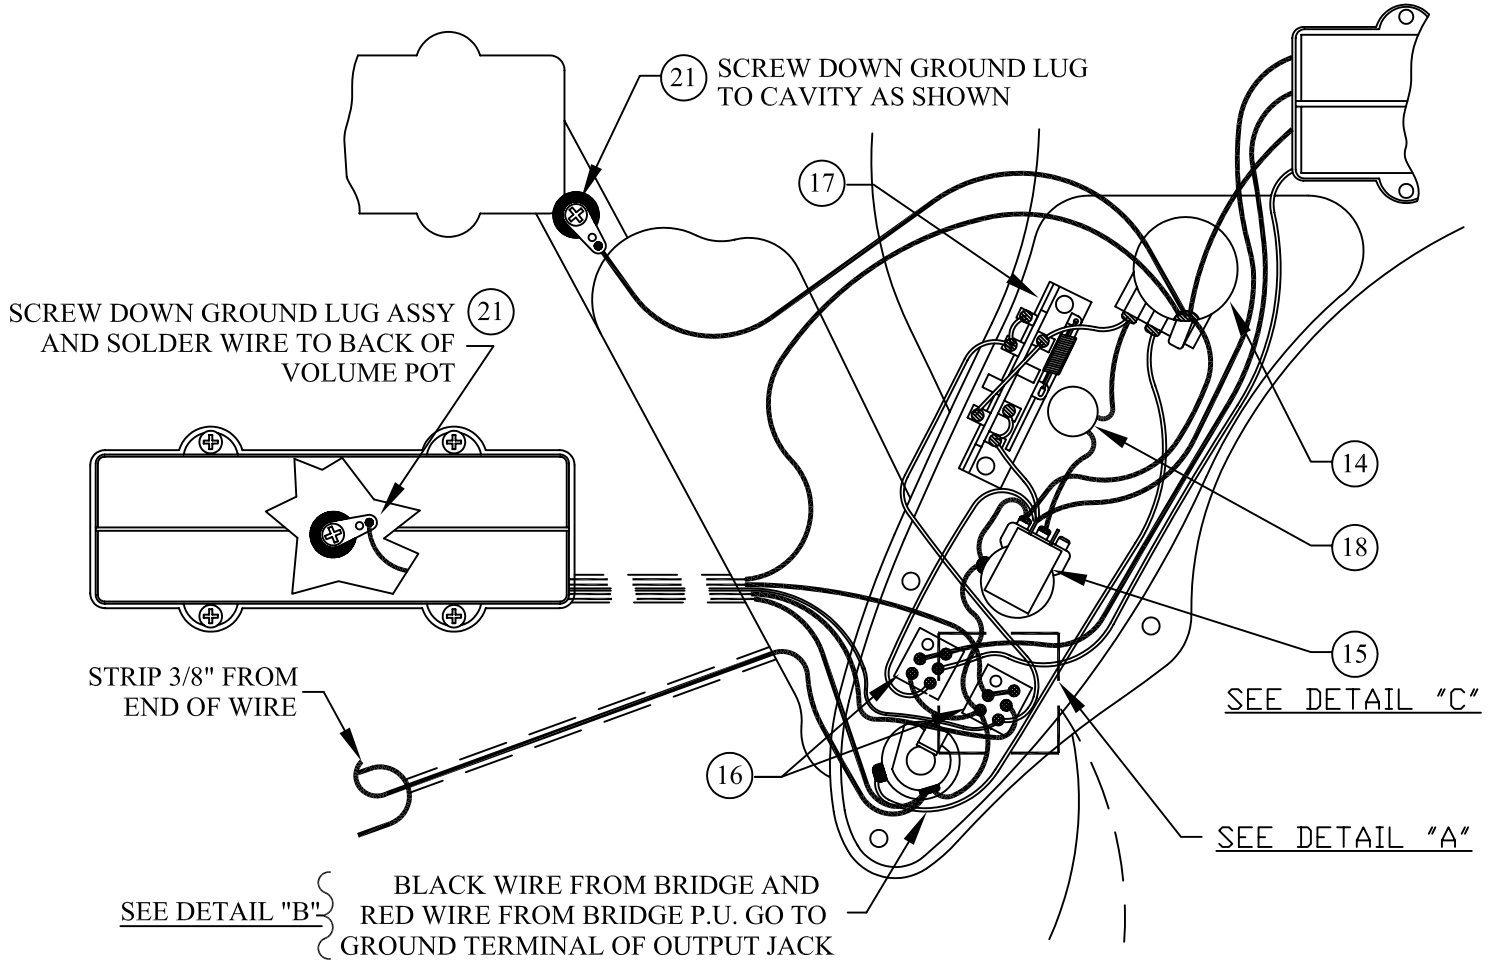

ROSCOE BECK BASS® IV, RW/MN, 019-6400 & 019-6402

Fender®

CONTROL ASSEMBLY

DETAIL "A" - WIRING

DETAIL "B"

DETAIL "C"

PUSH-PULL SWITCH POT

DETAIL "D" - BRIDGE ASSY

BODY CHART

Part #	Color
0063335500	3-Color Sunburst
0063335538	Crimson Transparent
0063335542	Honey Burst
0063293502	Lake Placid Blue

SWITCH & CONTROL FUNCTIONS