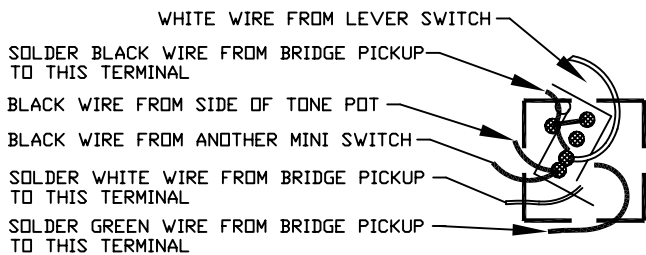

ROSCOE BECK BASS® IV, RW/MN, 019-6400 & 019-6402

Fender®

CONTROL ASSEMBLY

DETAIL "A" - WIRING

DETAIL "B"

DETAIL "C"

PUSH-PULL SWITCH POT

DETAIL "D" - BRIDGE ASSY

BODY CHART

Part #	Color
0063335500	3-Color Sunburst
0063335538	Crimson Transparent
0063335542	Honey Burst
0063293502	Lake Placid Blue

SWITCH & CONTROL FUNCTIONS