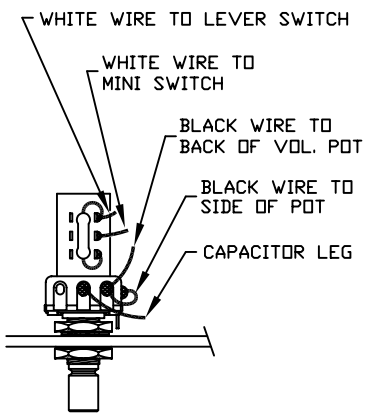

ROSCOE BECK BASS® IV, RW/MN, 019-6400 & 019-6402

Fender®

CONTROL ASSEMBLY

DETAIL "A" - WIRING

DETAIL "B"

DETAIL "C"

PUSH-PULL SWITCH POT

DETAIL "D" - BRIDGE ASSY

BODY CHART

Part #	Color
0063335500	3-Color Sunburst
0063335538	Crimson Transparent
0063335542	Honey Burst
0063293502	Lake Placid Blue

SWITCH & CONTROL FUNCTIONS