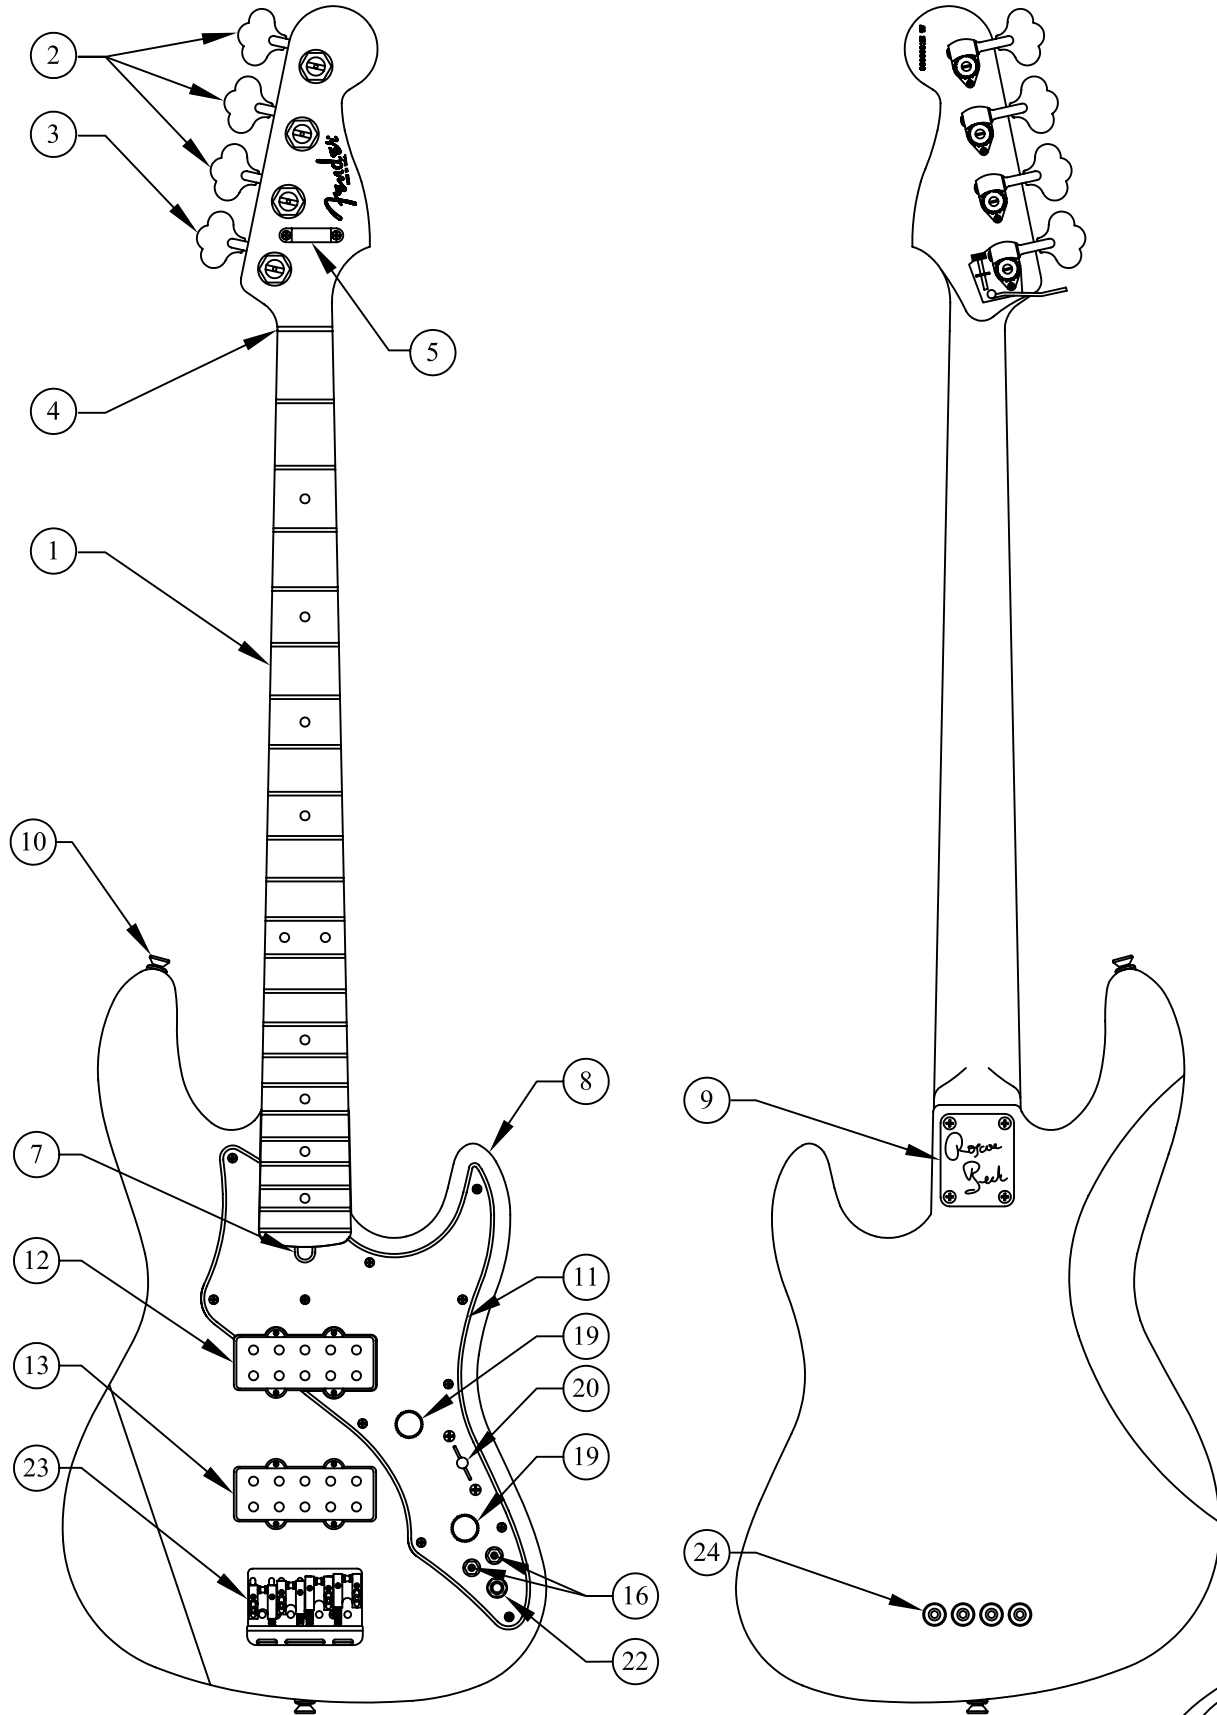

ROSCOE BECK BASS® IV, RW/MN, 019-6400 & 019-6402

Fender®

CONTROL ASSEMBLY

DETAIL "A" - WIRING

DETAIL "B"

DETAIL "C"

PUSH-PULL SWITCH POT

DETAIL "D" - BRIDGE ASSY

BODY CHART

Part #	Color
0063335500	3-Color Sunburst
0063335538	Crimson Transparent
0063335542	Honey Burst
0063293502	Lake Placid Blue

SWITCH & CONTROL FUNCTIONS