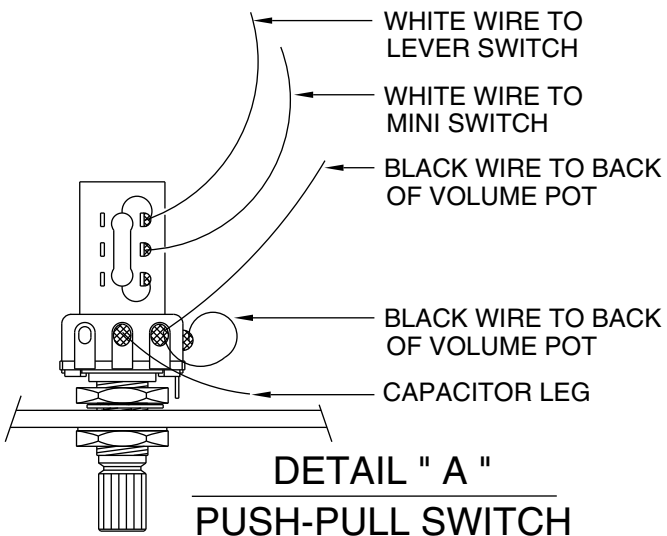

DETAIL " A " PUSH-PULL SWITCH