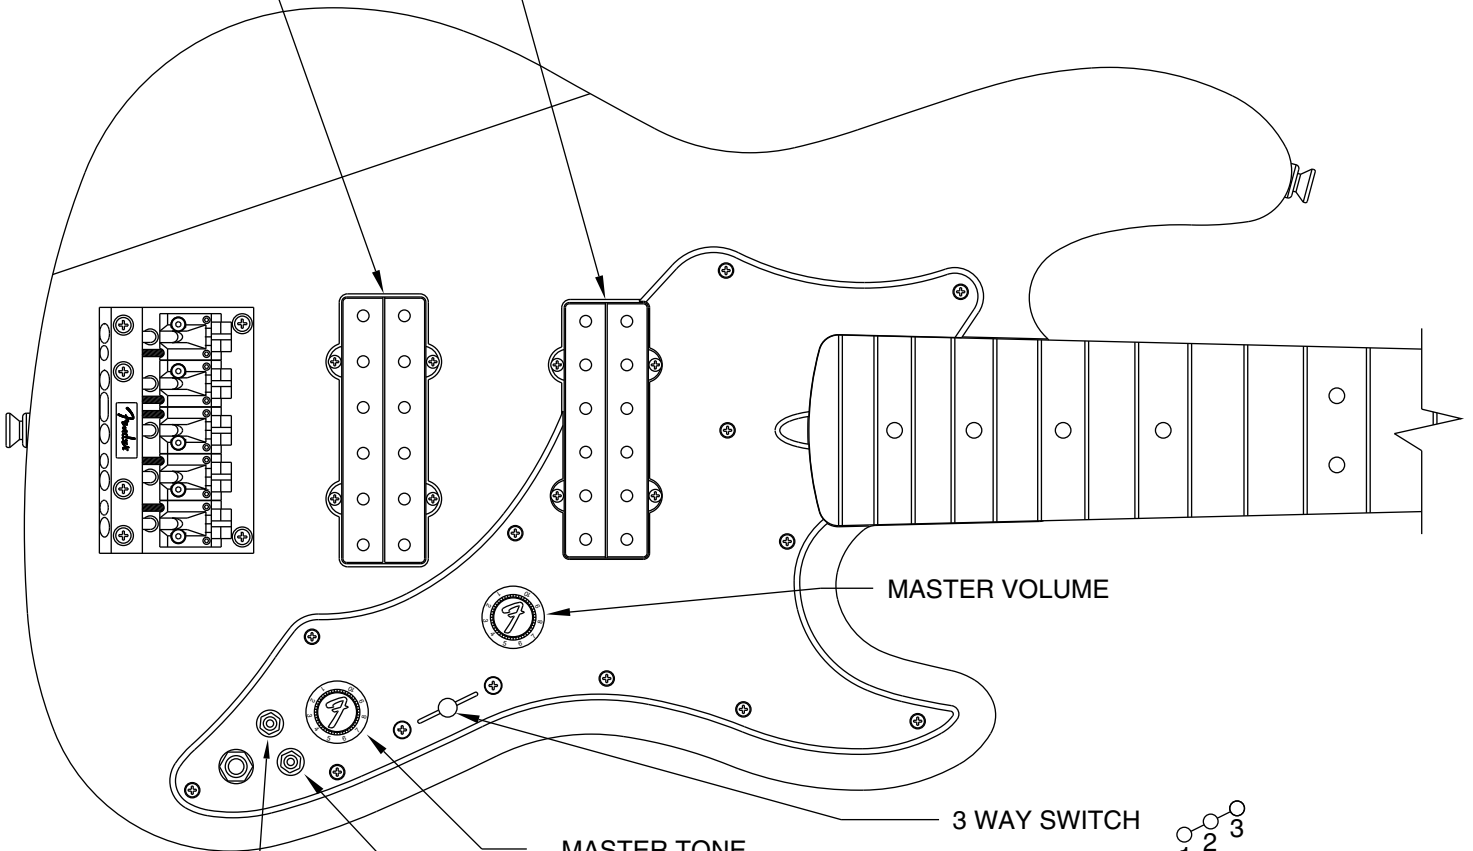

CONTROL FUNCTION

3 WAY SWITCH POSITION			
			← 3 WAY SWITCH POSITION
			← NECK PICKUP
			← BRIDGE PICKUP
	← PICKUP IS OFF		← PICKUP IS ON

NECK PICKUP
HUMBUCKER

BRIDGE PICKUP
HUMBUCKER

MASTER VOLUME

3 WAY SWITCH

MASTER TONE
PUSH - NORMAL
PULL - SLIGHTLY DECREASES NECK
PICKUP OUTPUT

3 POSITION PICKUP
MINI SWITCH, BRIDGE

3 POSITION PICKUP
MINI SWITCH, NECK