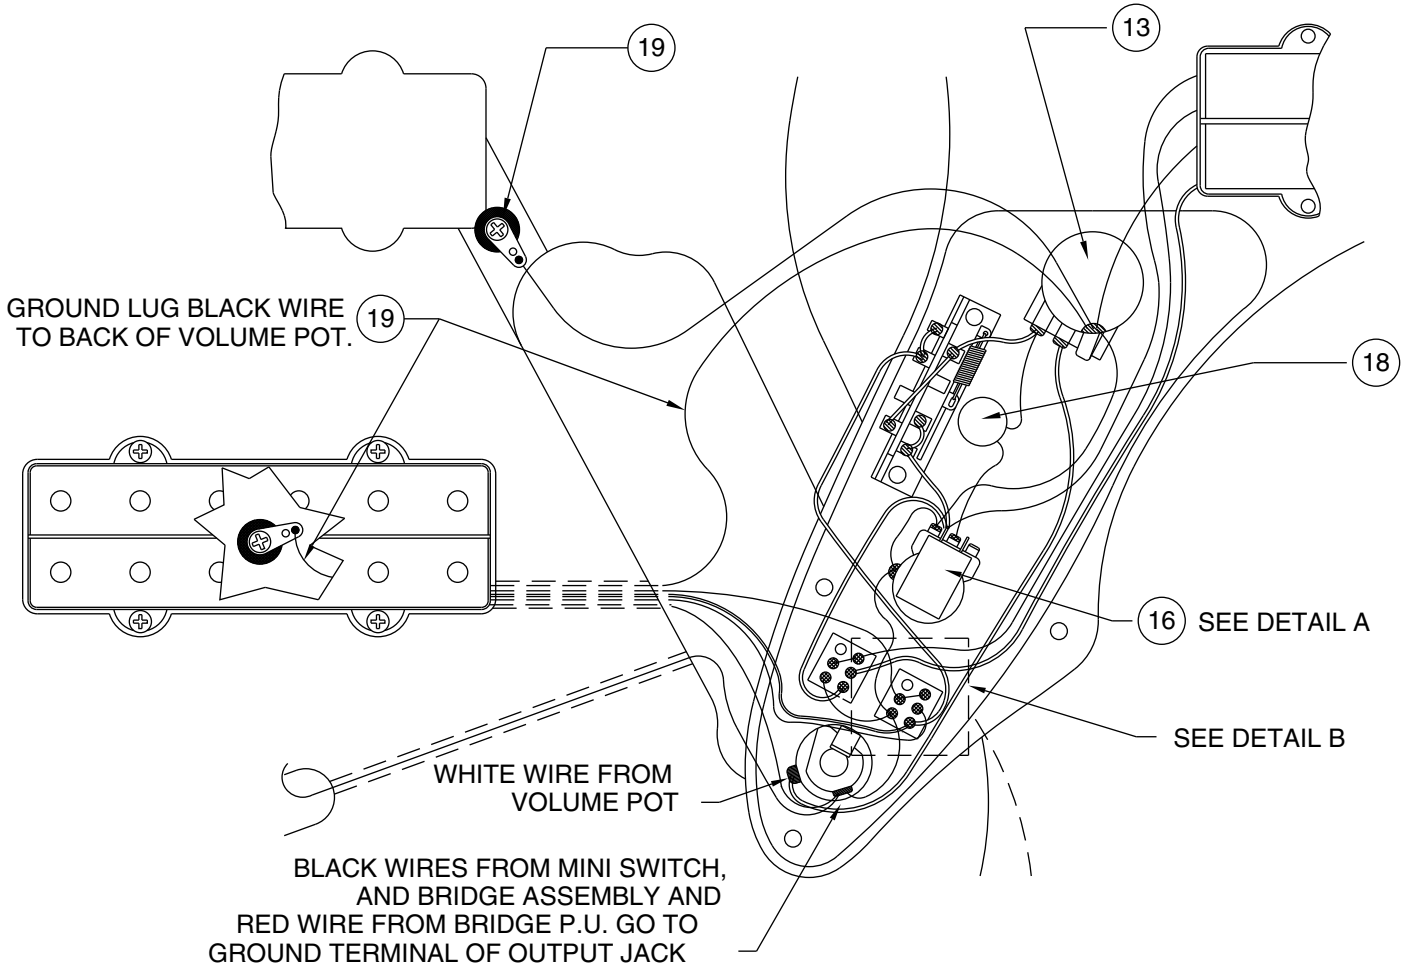

ROSCOE BECK V BASS 0196500

PICKGUARD ASSEMBLY

DETAIL " B " MINI SWITCH