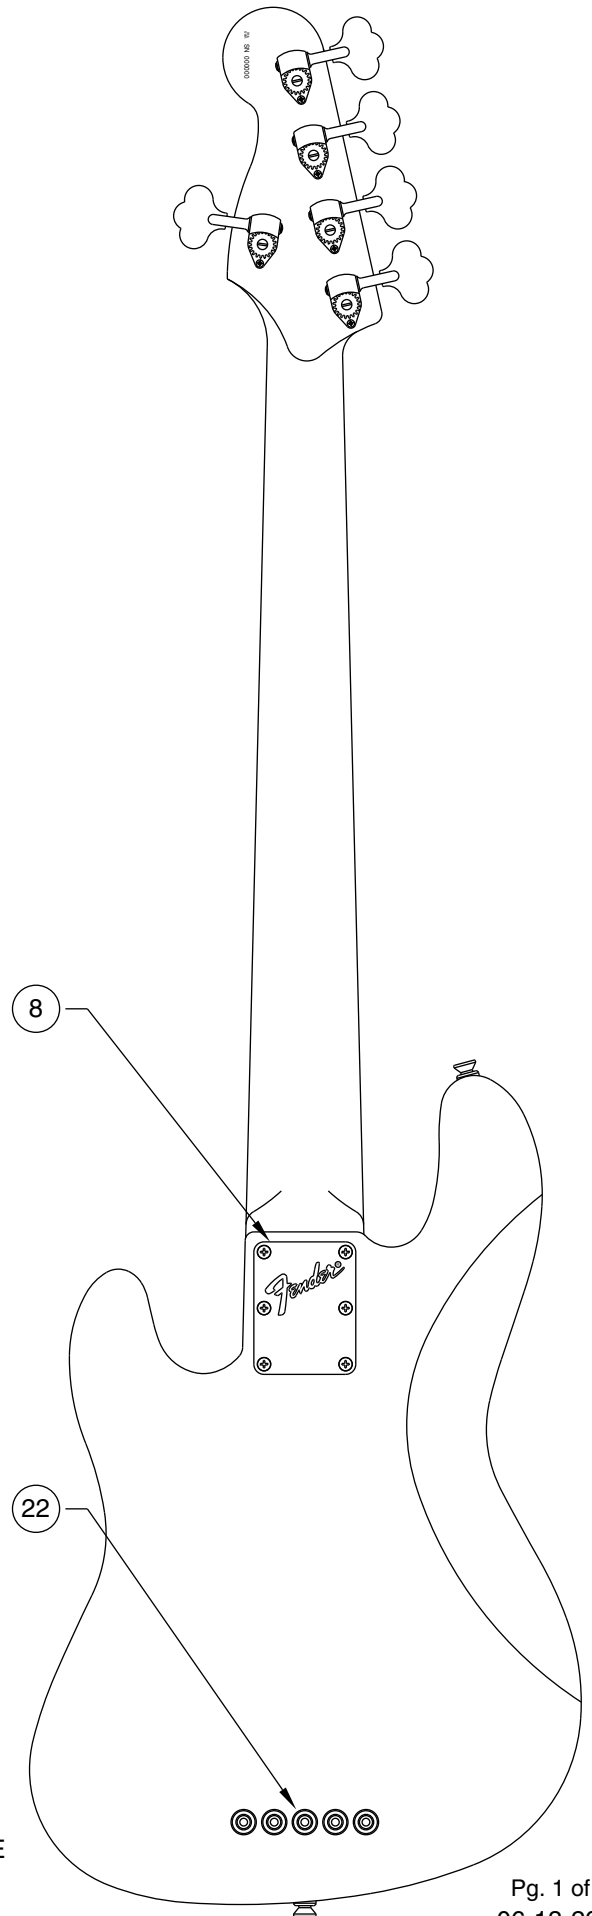

ROSCOE BECK V BASS 0196500

ROSCOE BECK V BASS 0196500

PICKGUARD ASSEMBLY

DETAIL " B " MINI SWITCH

DETAIL " A " PUSH-PULL SWITCH

BRIDGE ASSEMBLY

ROSCOE BECK V BASS 0196500

REF.#	P/N	DESCRIPTION
1	0050149000	Neck, Roscoe Beck, Pao Ferro, Painted Headcap
	0050134000	Neck, Roscoe Beck, Pao Ferro
2	0050911000	Tuning Key, (1) Set RH
	0021405000	Mounting Screw
3	0050912000	Tuning Key LH
	0021405000	Mounting Screw
4	0049723000	Bone Nut
5	0049684000	String Retainer
	0021407000	Mounting Screw
6	0048688000	Truss Rod Adjustment Nut
	0048693000	Truss Rod Adjusting Wrench
7	0056197xxx	Body, Roscoe Beck Bass V, Alder SB
8	0050108000	Neck Mounting Plate
	0021424000	Mounting Screw
9	0012344000	Strap Buttom
	0016188000	Mounting Screw
	0001905600	Felt Washer, Black
	0020491000	Felt Washer, White
10	0050112000	Pickguard, Roscoe Beck Bass V, Brown Shell
	0050111000	Pickguard, Roscoe Beck Bass V, Mint Green
	0021407000	Mounting Screw
11	0049724000	Pickup, Neck, Lawrence
	0021408000	Mounting Screw
	0017333000	Weatherstrip
12	0049725000	Pickup, Bridge, Lawrence
	0021408000	Mounting Screw
	0017333000	Weatherstrip
13	0013446000	Control, 250K, Taper
	0016352000	Mounting Hex Nut
	0022384000	Lock Washer, Intl
14	0036409000	Knob, HM, Black (2)
15	0053290000	Switch, Lever 3-Position
	0015776000	Mounting Screw
	0013267000	Knob, Black
16	0050142000	Switch, Push-Pull, W/Hex Nut/Washer
	0050133000	Lock Washer, Intl
	0024988000	Resistor, 27K
17	0021714000	Mini Switch, Neck/Bridge, 3-Position, W/Lock Washer
	0021716000	Mounting Hex Nut
	0021718000	Flat Washer
18	0015552000	Capacitor, .05uf
19	0012869000	Ground Lug
	0015116000	Mounting Screw
20	0021956000	Output Jack
	0016352000	Mounting Hex Nut
	0016436000	Washer, Lock Intl
	0031153000	Washer, Flat
21	0050105000	Bridge Assembly, Bass V String
	0016188000	Mounting Screw
22	0048604000	Ferrule, String Retainer