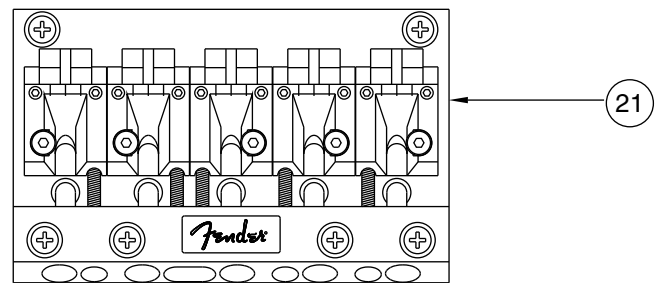

BRIDGE ASSEMBLY