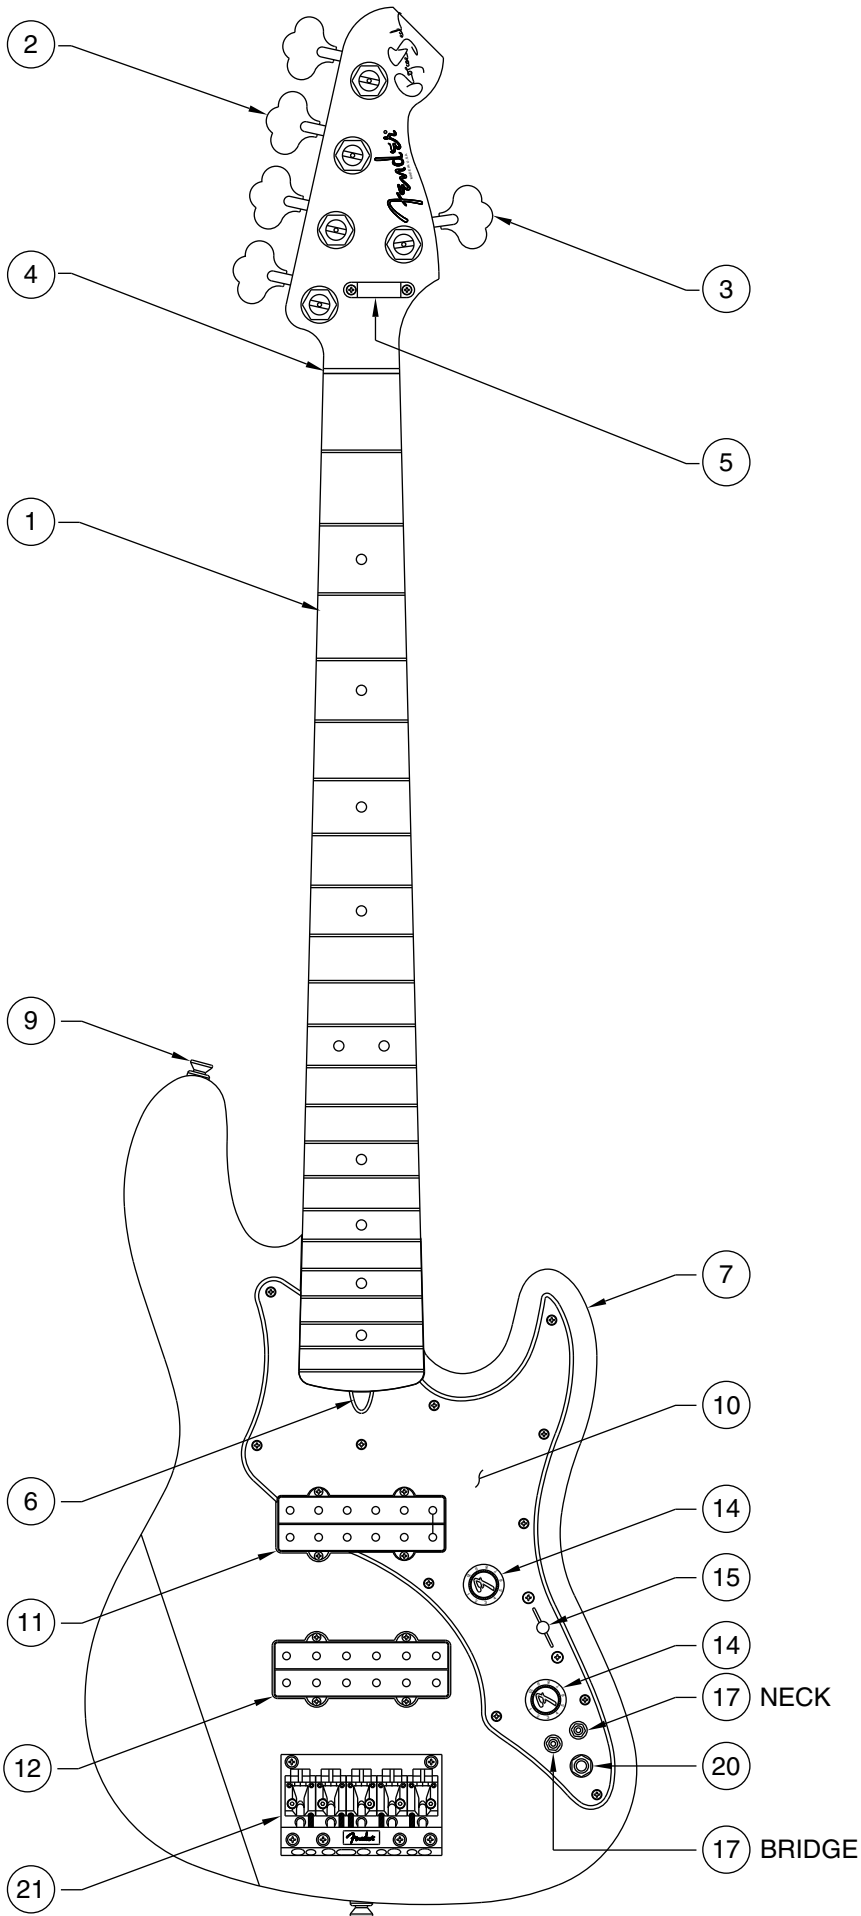

ROSCOE BECK V BASS 0196500

ROSCOE BECK V BASS 0196500

PICKGUARD ASSEMBLY

DETAIL " B " MINI SWITCH

DETAIL " A " PUSH-PULL SWITCH

BRIDGE ASSEMBLY

ROSCOE BECK V BASS 0196500

REF.#	P/N	DESCRIPTION
1	0050149000	Neck, Roscoe Beck, Pao Ferro, Painted Headcap
	0050134000	Neck, Roscoe Beck, Pao Ferro
2	0050911000	Tuning Key, (1) Set RH
	0021405000	Mounting Screw
3	0050912000	Tuning Key LH
	0021405000	Mounting Screw
4	0049723000	Bone Nut
5	0049684000	String Retainer
	0021407000	Mounting Screw
6	0048688000	Truss Rod Adjustment Nut
	0048693000	Truss Rod Adjusting Wrench
7	0056197xxx	Body, Roscoe Beck Bass V, Alder SB
8	0050108000	Neck Mounting Plate
	0021424000	Mounting Screw
9	0012344000	Strap Buttom
	0016188000	Mounting Screw
	0001905600	Felt Washer, Black
	0020491000	Felt Washer, White
10	0050112000	Pickguard, Roscoe Beck Bass V, Brown Shell
	0050111000	Pickguard, Roscoe Beck Bass V, Mint Green
	0021407000	Mounting Screw
11	0049724000	Pickup, Neck, Lawrence
	0021408000	Mounting Screw
	0017333000	Weatherstrip
12	0049725000	Pickup, Bridge, Lawrence
	0021408000	Mounting Screw
	0017333000	Weatherstrip
13	0013446000	Control, 250K, Taper
	0016352000	Mounting Hex Nut
	0022384000	Lock Washer, Intl
14	0036409000	Knob, HM, Black (2)
15	0053290000	Switch, Lever 3-Position
	0015776000	Mounting Screw
	0013267000	Knob, Black
16	0050142000	Switch, Push-Pull, W/Hex Nut/Washer
	0050133000	Lock Washer, Intl
	0024988000	Resistor, 27K
17	0021714000	Mini Switch, Neck/Bridge, 3-Position, W/Lock Washer
	0021716000	Mounting Hex Nut
	0021718000	Flat Washer
18	0015552000	Capacitor, .05uf
19	0012869000	Ground Lug
	0015116000	Mounting Screw
20	0021956000	Output Jack
	0016352000	Mounting Hex Nut
	0016436000	Washer, Lock Intl
	0031153000	Washer, Flat
21	0050105000	Bridge Assembly, Bass V String
	0016188000	Mounting Screw
22	0048604000	Ferrule, String Retainer