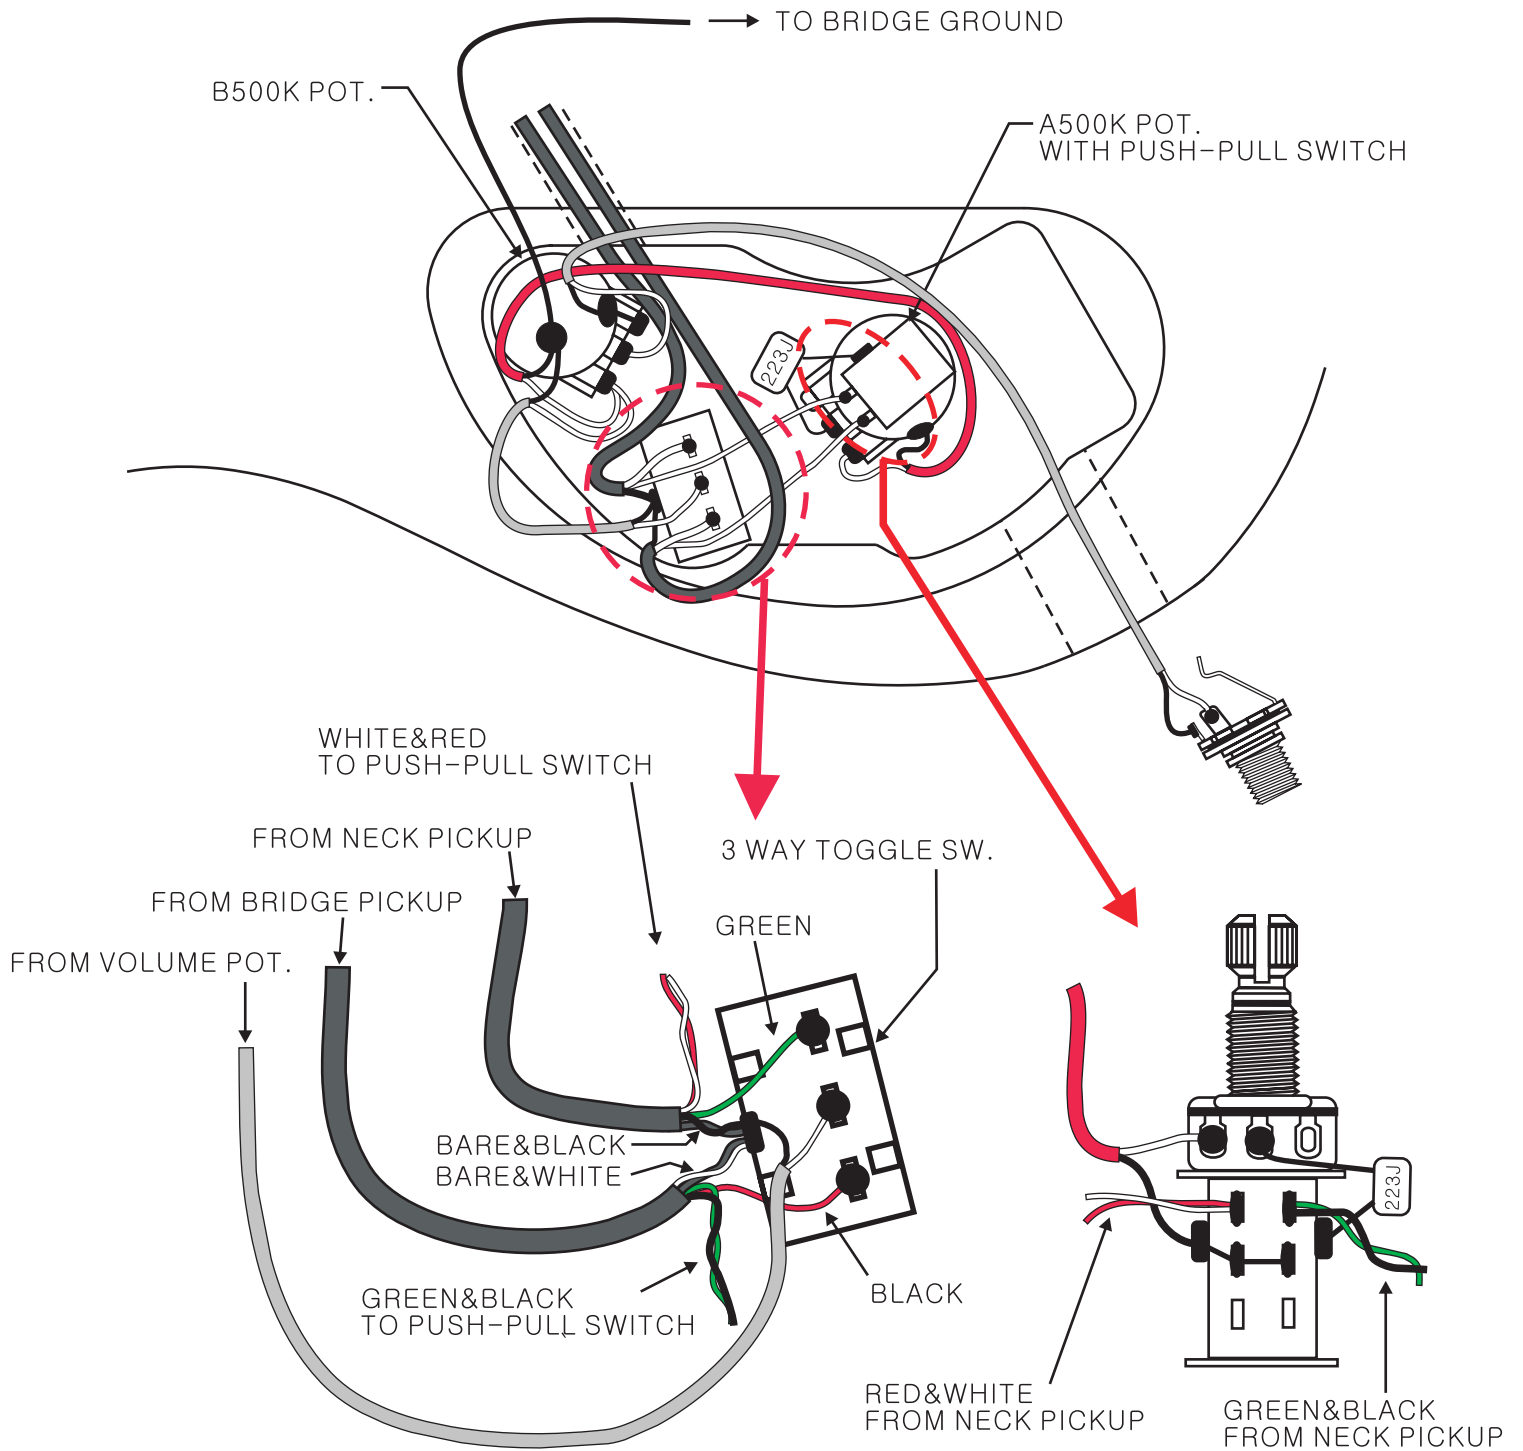

CUSTOM TELECASTER FMT 0262000/520

WIRING DIAGRAM

CUSTOM TELECASTER FMT 0262000/520

SWITCH & CONTROL FUNCTION

3 WAY SWITCH POSITION						
PUSH	PULL	PUSH	PULL	PUSH	PULL	← PUSH PULL SWITCH
						← 3WAY SWITCH POSITION
V&T	V&T	V&T	V&T	V&T	V&T	← TONE CONTROL
						← NECK PICKUP
						← BRIDGE PICKUP
	← PICKUP IS ON					← PICKUP IS OFF