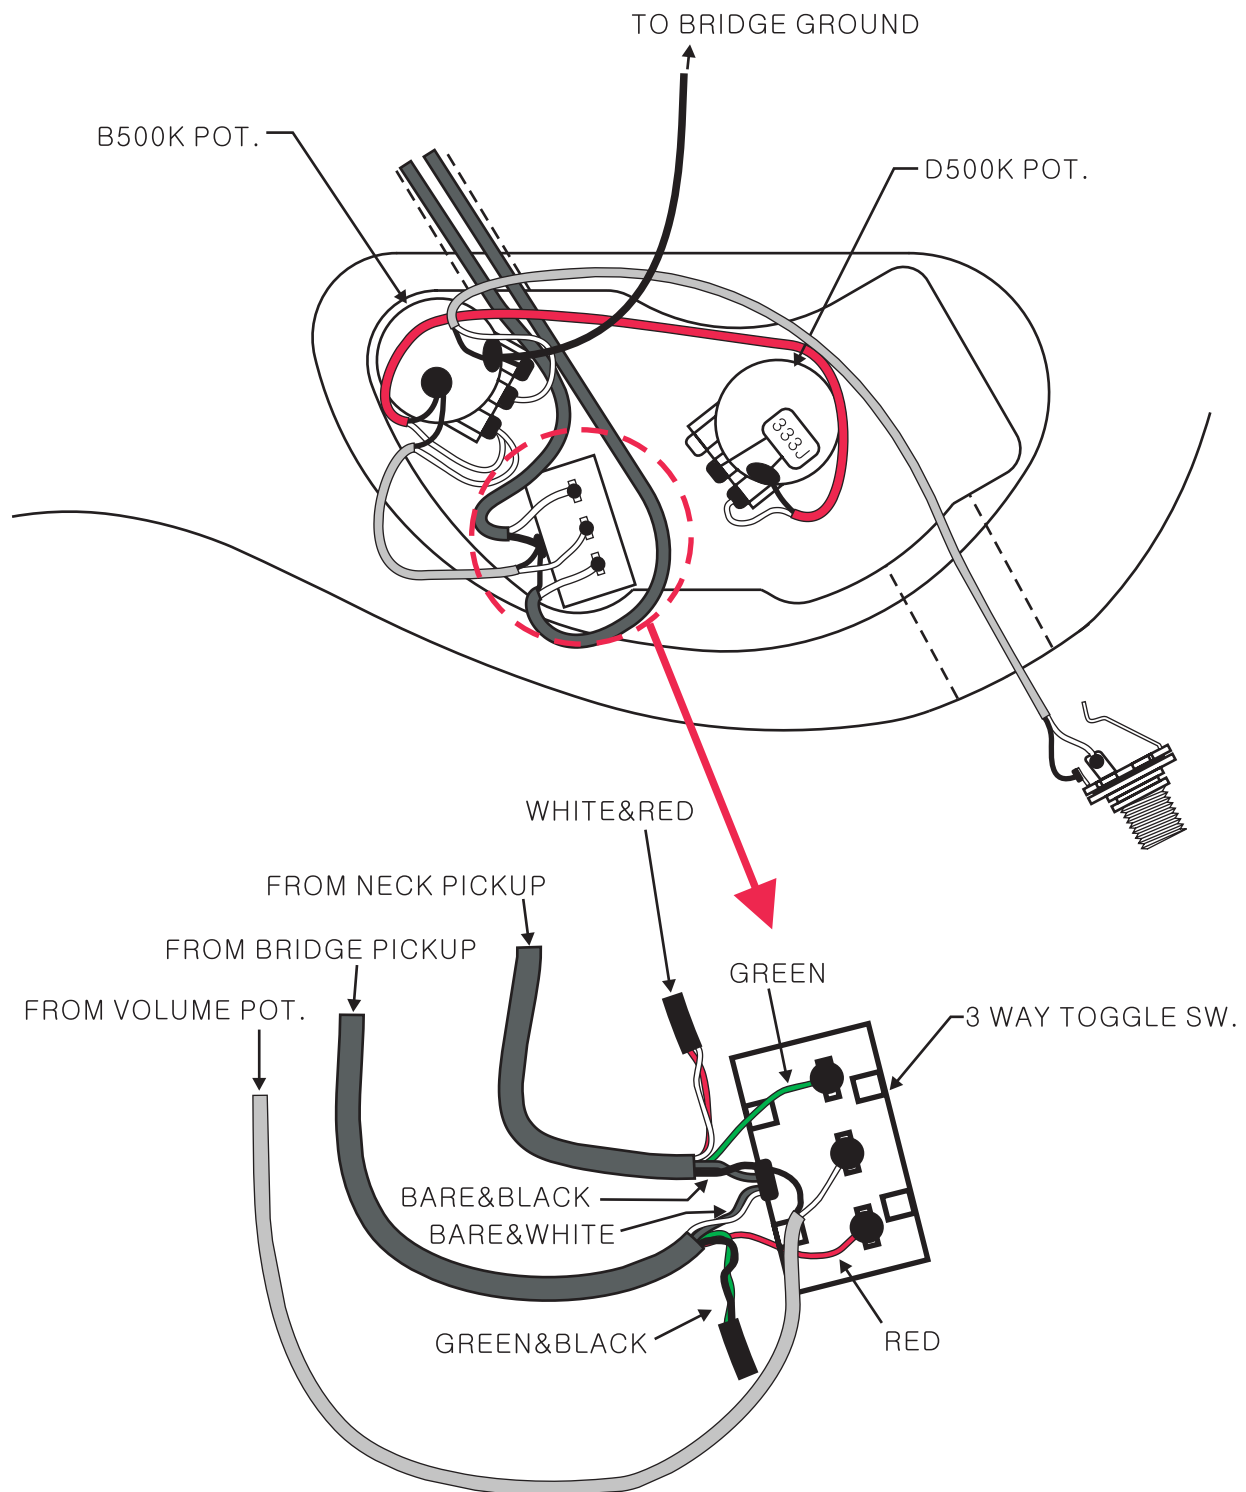

TELECASTER BLACKOUT 0262400/506

WIRING DIAGRAM

TELECASTER BLACKOUT 0262400/506

SWITCH & CONTROL FUNCTION

3 WAY SWITCH POSITION			
			← 3WAY SWITCH POSITION
V&T	V&T	V&T	← TONE CONTROL
			← NECK PICKUP
			← BRIDGE PICKUP
	← PICKUP IS ON		← PICKUP IS OFF