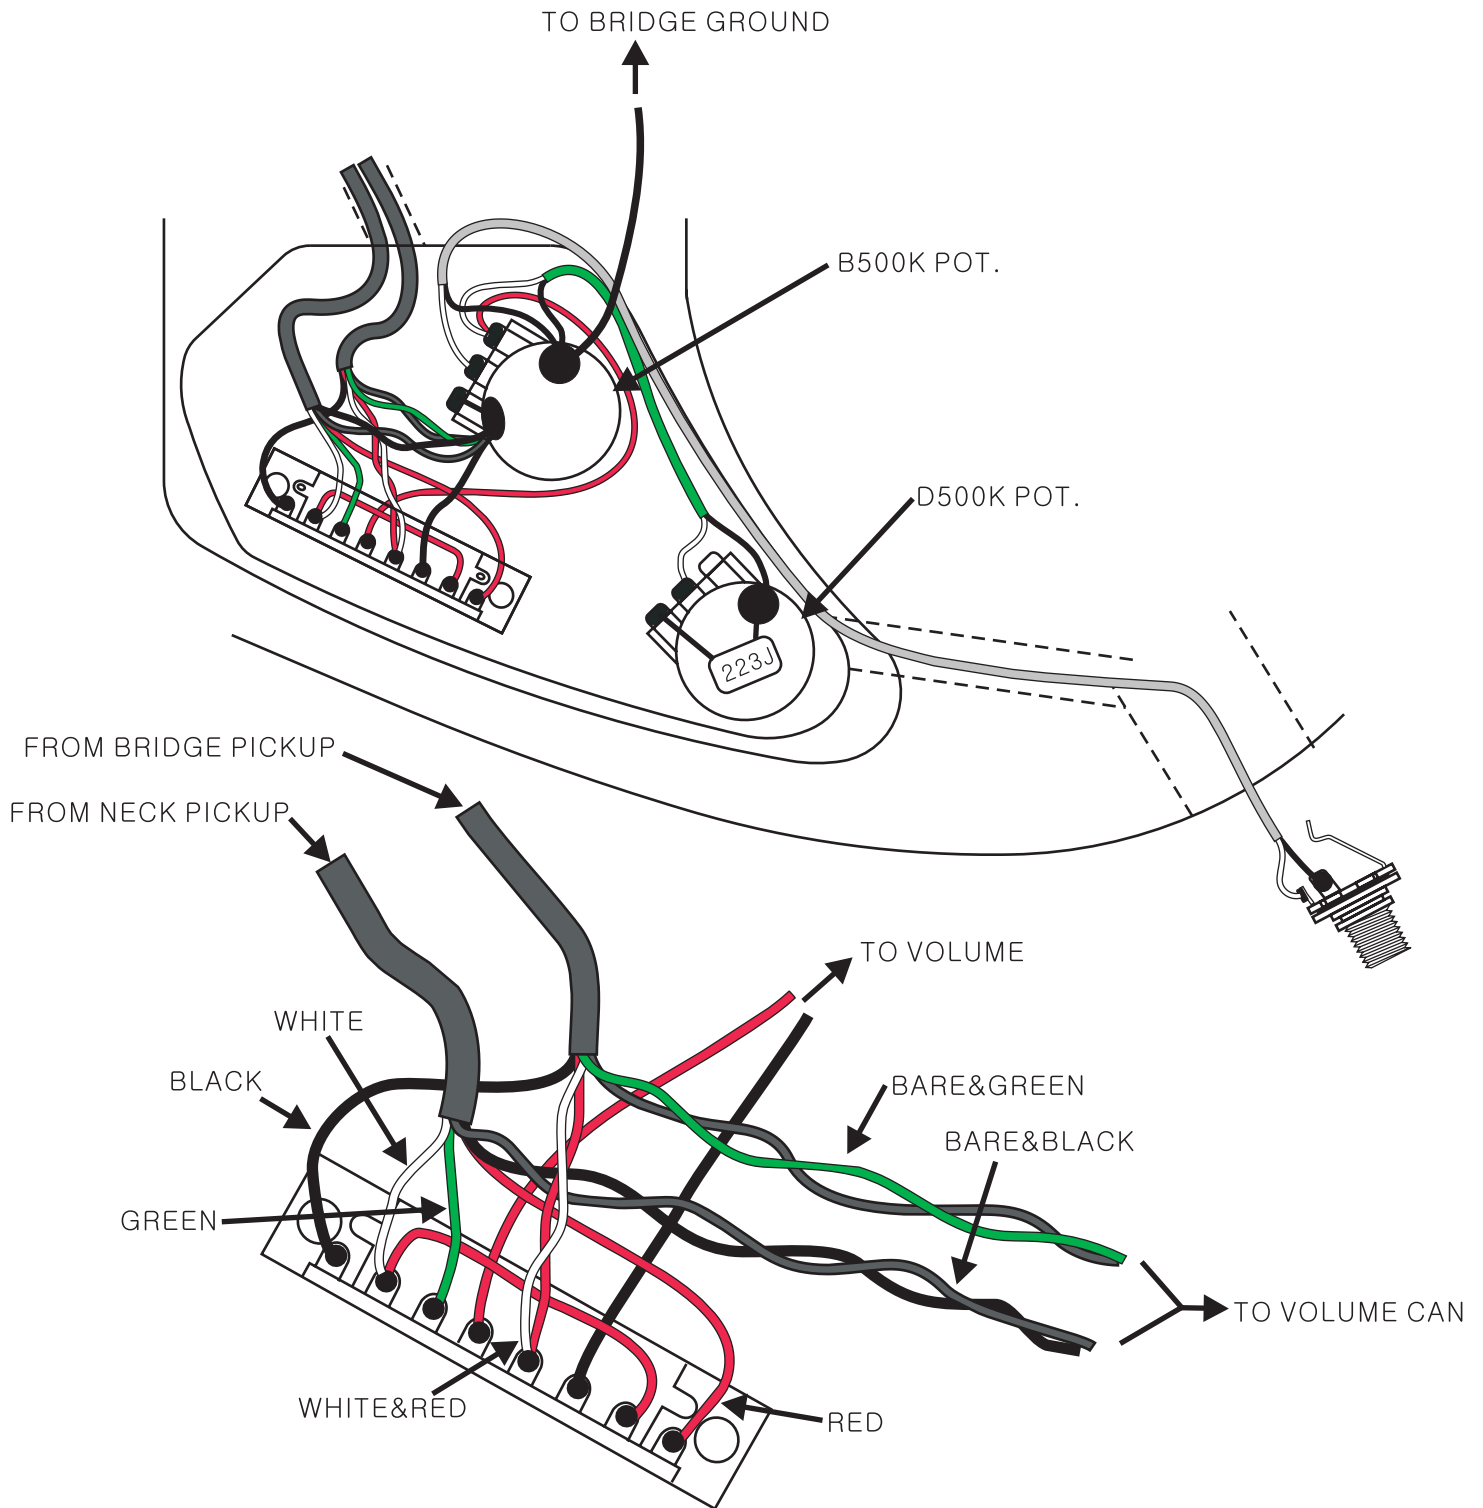

SHOWMASTER BLACKOUT 0263000/506

WIRING DIAGRAM

SHOWMASTER BLACKOUT 0263000/506

SWITCH & CONTROL FUNCTION

5 WAY SWITCH POSITION					
					← 5WAY SWITCH POSITION
V&T	V&T	V&T	V&T	V&T	← TONE CONTROL
					← NECK PICKUP
					← BRIDGE PICKUP
	← PICKUP IS ON				← PICKUP IS PARALLEL CONNECTED
					← PICKUP IS OFF