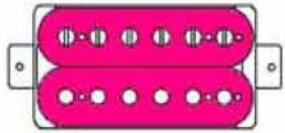

3-WAY SELECTOR & 2-HUMBUCKER

NECK

CENTER

BRIDGE

3-WAY SELECTOR SWITCH

SHOWMASTER FAT HH 026-3070