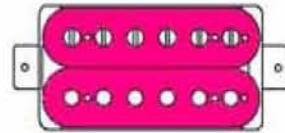

3-WAY SELECTOR & 2-HUMBUCKER

NECK

CENTER

BRIDGE

3-WAY SELECTOR SWITCH

SHOWMASTER FAT HH 026-3070