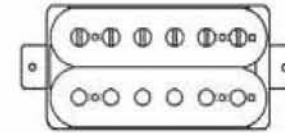

3-WAY SELECTOR & 2-HUMBUCKER

NECK

CENTER

BRIDGE

3-WAY SELECTOR SWITCH

SHOWMASTER FAT HH 026-3070