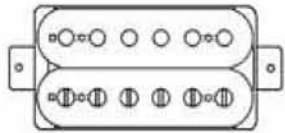

3-WAY SELECTOR & 2-HUMBUCKER

NECK

CENTER

BRIDGE

3-WAY SELECTOR SWITCH

SHOWMASTER FAT HH 026-3070