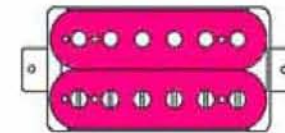

3-WAY SELECTOR & 2-HUMBUCKER

NECK

CENTER

BRIDGE

3-WAY SELECTOR SWITCH

SHOWMASTER FAT HH 026-3070