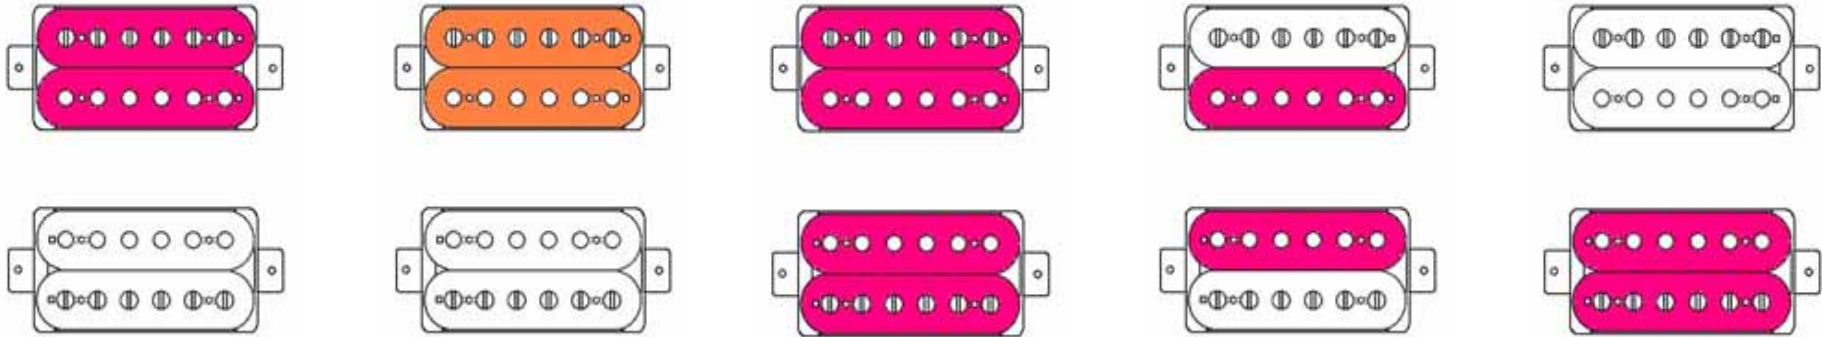

SHOWMASTER HH
026-3070

5-WAY SELECTOR & 2-HUMBUCKER

NECK

CENTER

BRIDGE

5-WAY SELECTOR SWITCH

is parallel connected