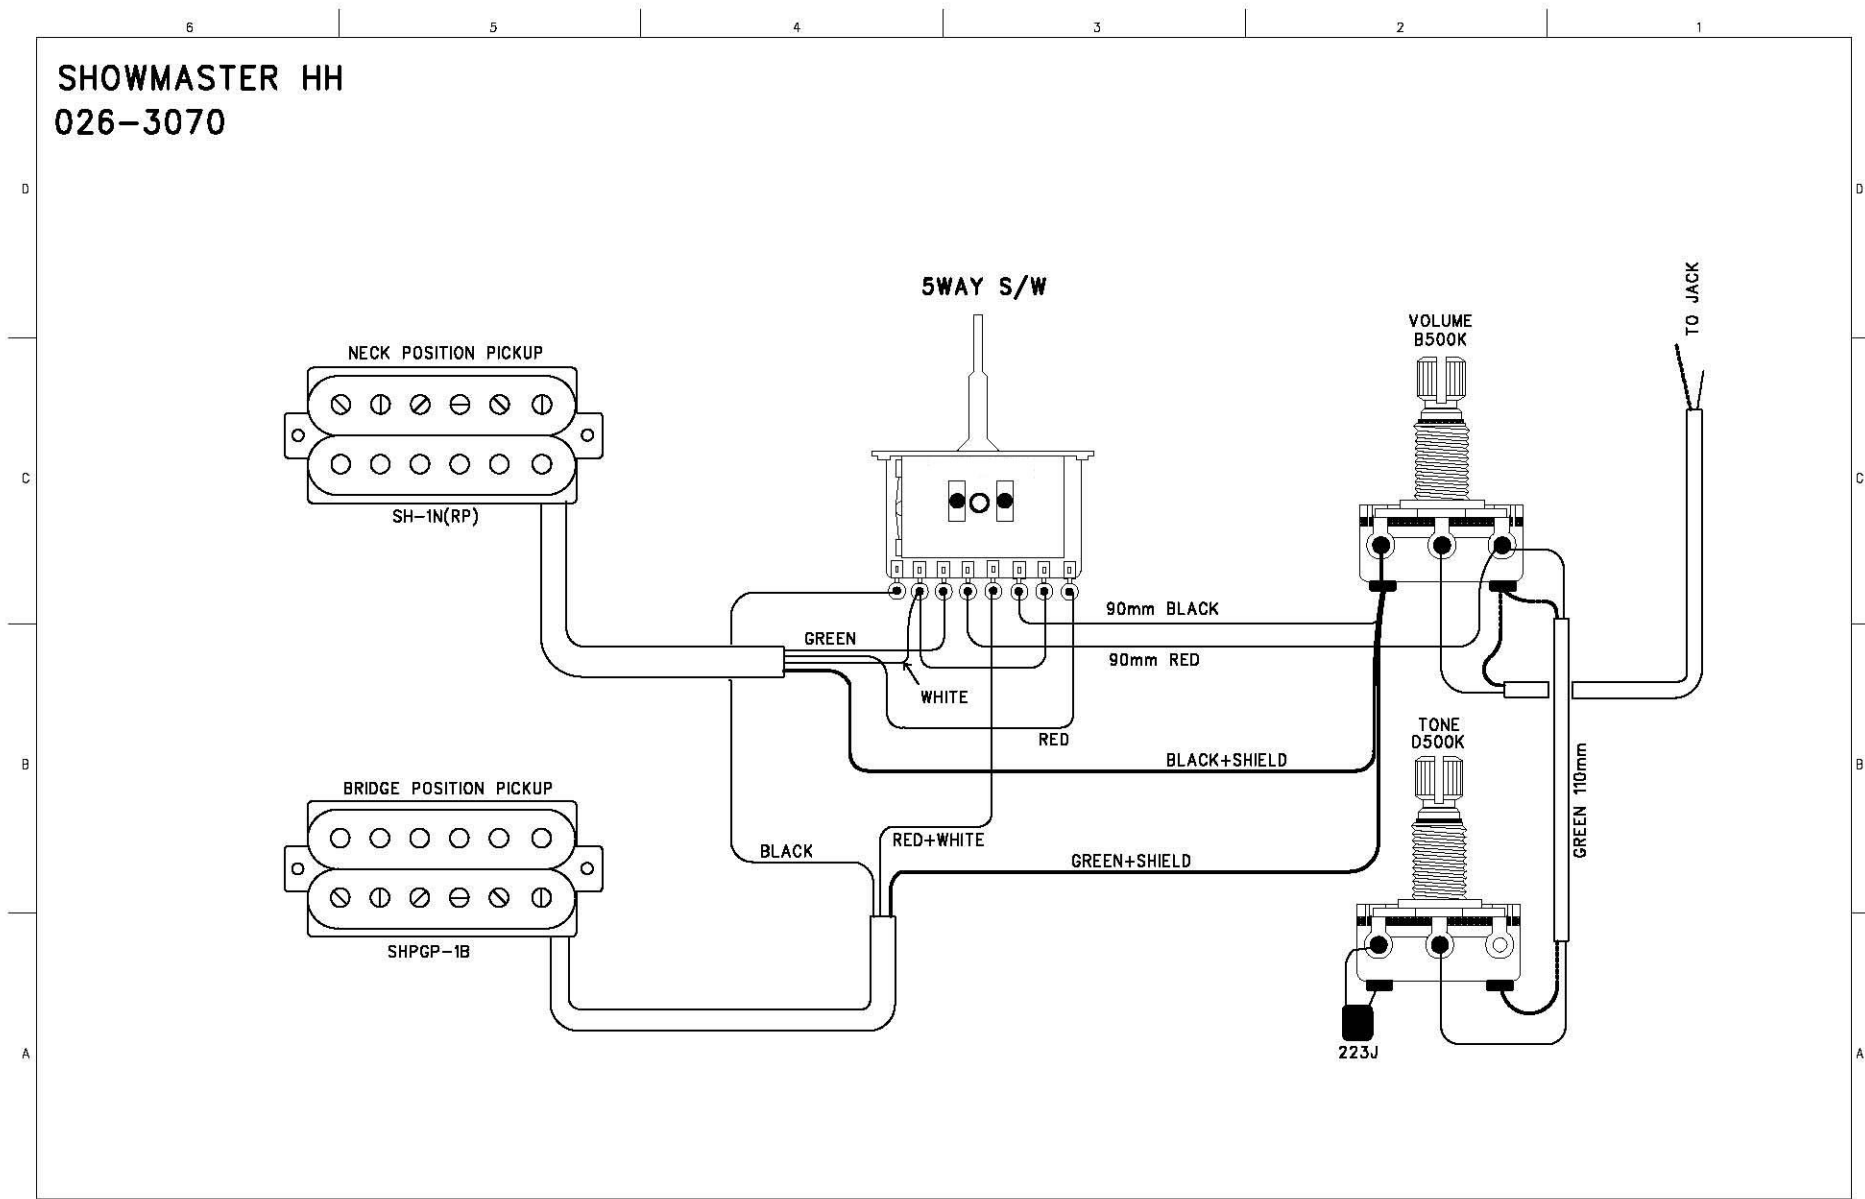

SHOWMASTER HH
026-3070

5-WAY SELECTOR & 2-HUMBUCKER

NECK

CENTER

BRIDGE

5-WAY SELECTOR SWITCH

is parallel connected