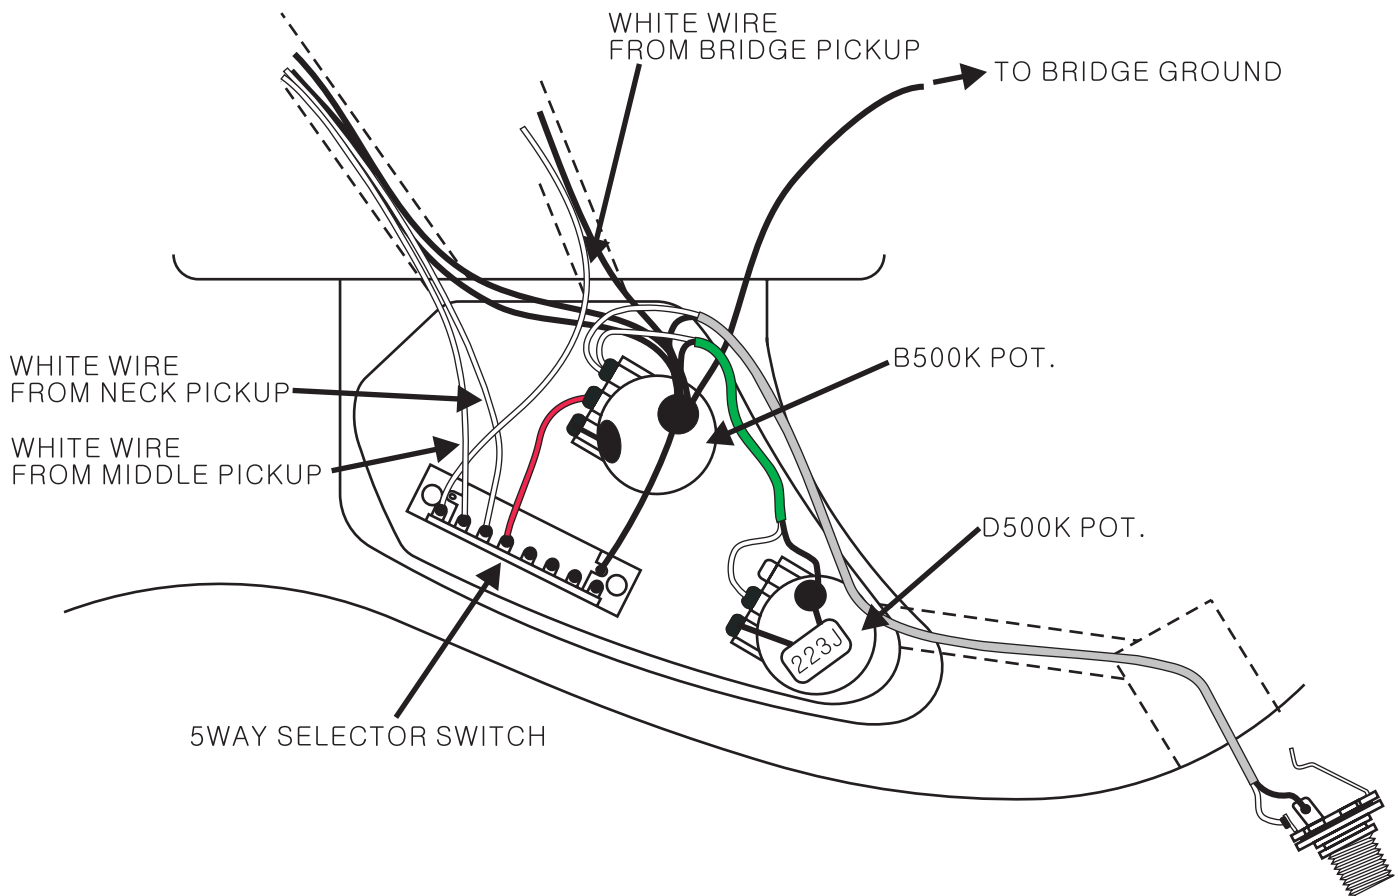

SHOWMASTER FAT SSS 0263170/530

WIRING DIAGRAM

SHOWMASTER FAT SSS(FLAME ASH TOP) 0263170/530

SWITCH & CONTROL FUNCTION

5 WAY SWITCH POSITION					
					← 5WAY SWITCH POSITION
V&T	V&T	V&T	V&T	V&T	← TONE CONTROL
					← NECK PICKUP
					← MIDDLE PICKUP
					← BRIDGE PICKUP
	← PICKUP IS ON				← PICKUP IS OFF