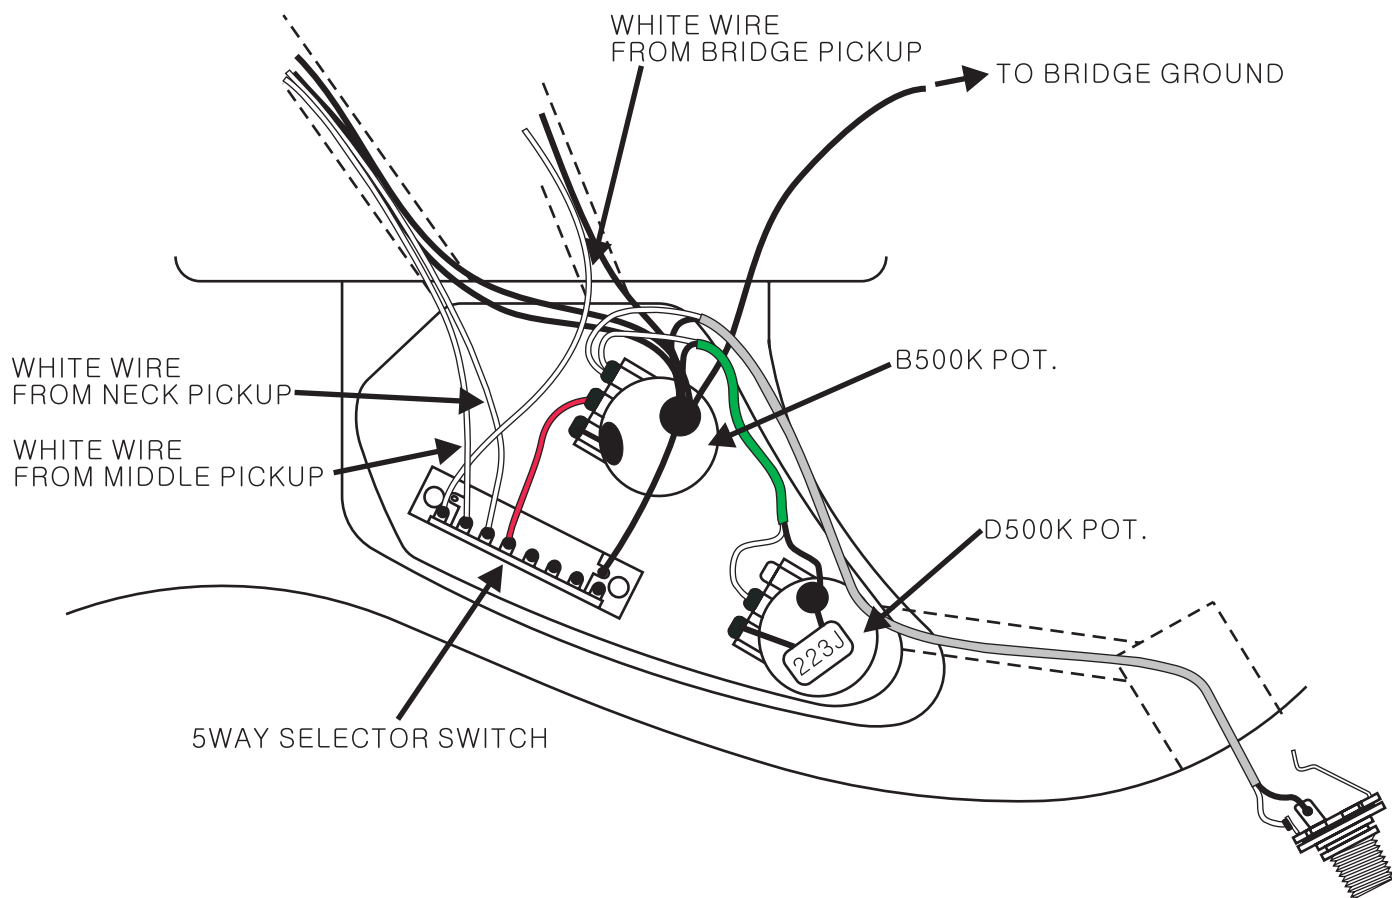

SHOWMASTER QBT SSS 0263180/550

WIRING DIAGRAM

SHOWMASTER QBT SSS(QUILT BUBINGA TOP) 0263180/550

SWITCH & CONTROL FUNCTION

5 WAY SWITCH POSITION					
					← 5WAY SWITCH POSITION
V&T	V&T	V&T	V&T	V&T	← TONE CONTROL
					← NECK PICKUP
					← MIDDLE PICKUP
					← BRIDGE PICKUP
	← PICKUP IS ON				← PICKUP IS OFF