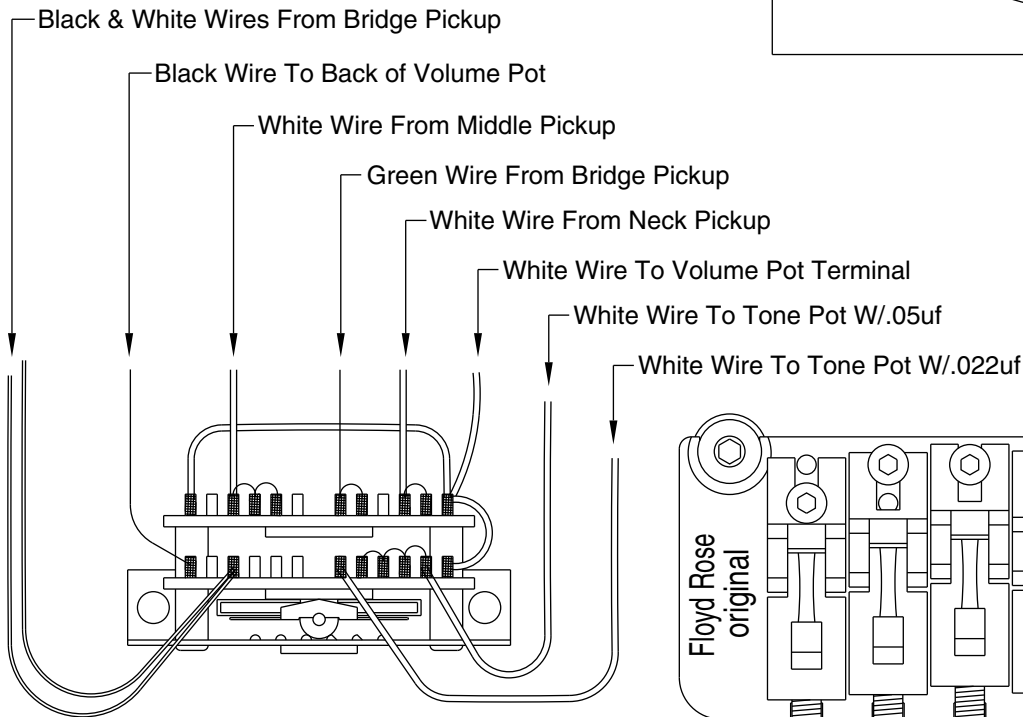

FLOYD ROSE CLASSIC STRATOCASTER HSS 1106500/6502

PICKGUARD ASSEMBLY

DETAIL 'A'
N.T.S.