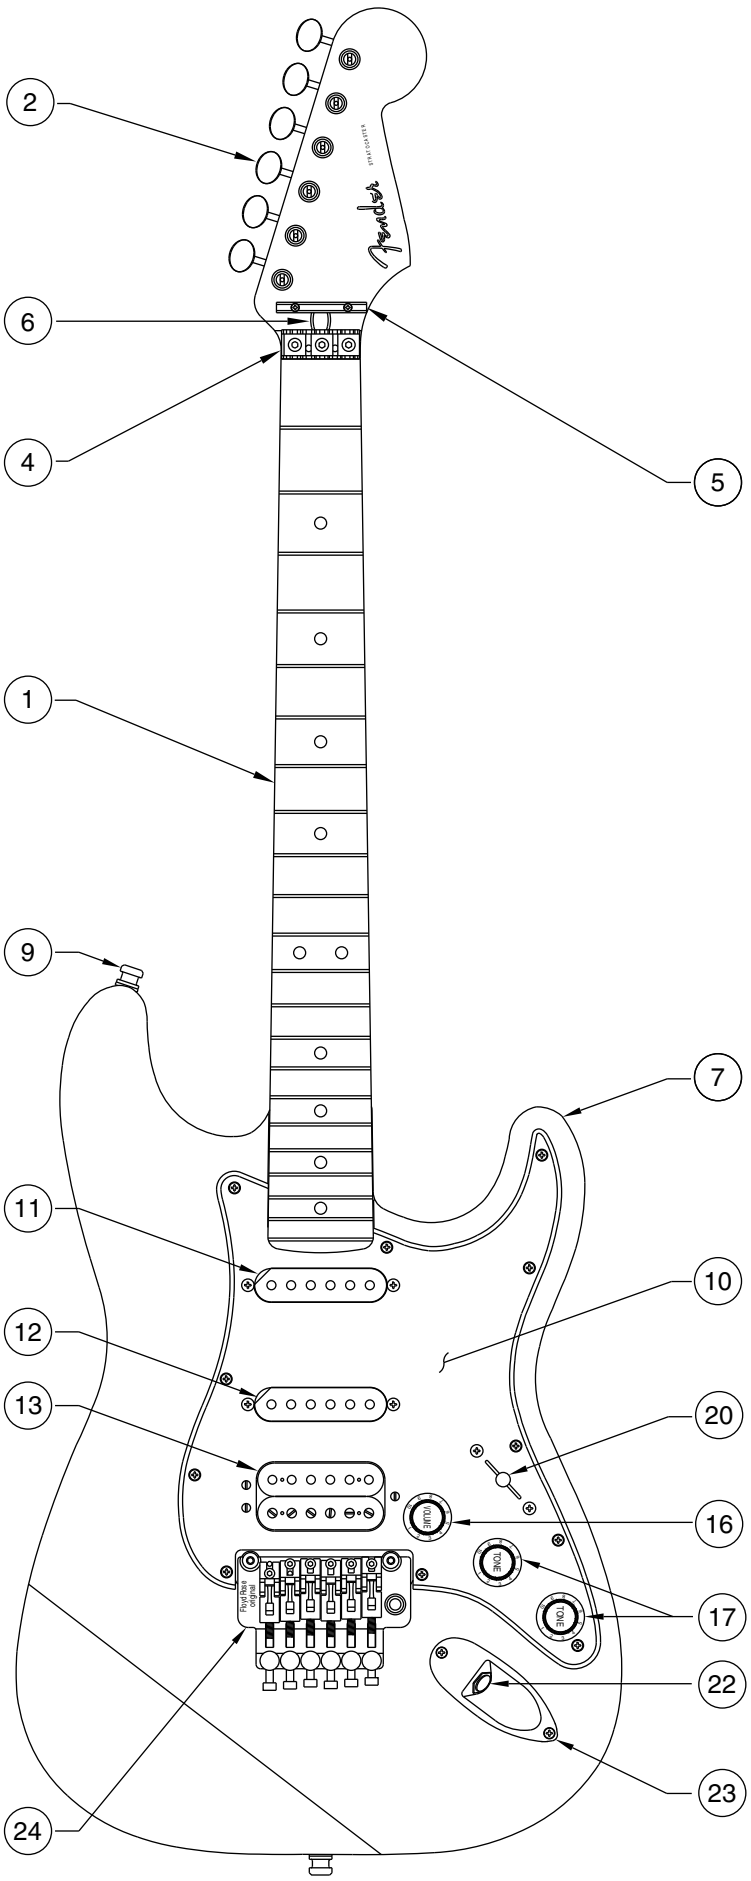

FLOYD ROSE CLASSIC STRATOCASTER HSS 11106500/6502