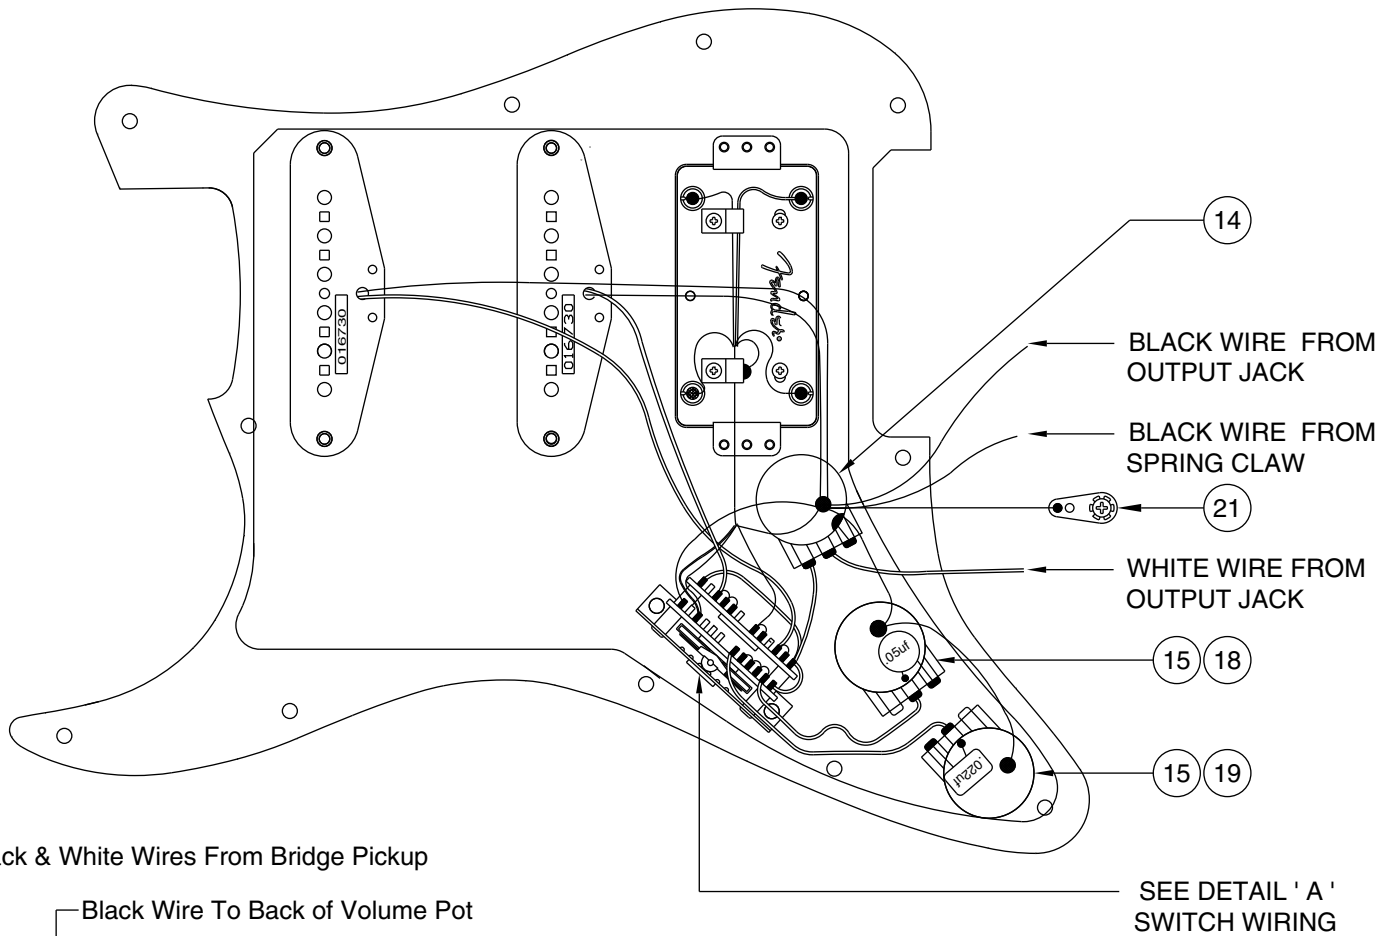

FLOYD ROSE CLASSIC STRATOCASTER HSS 1106500/6502

PICKGUARD ASSEMBLY

DETAIL 'A'
N.T.S.