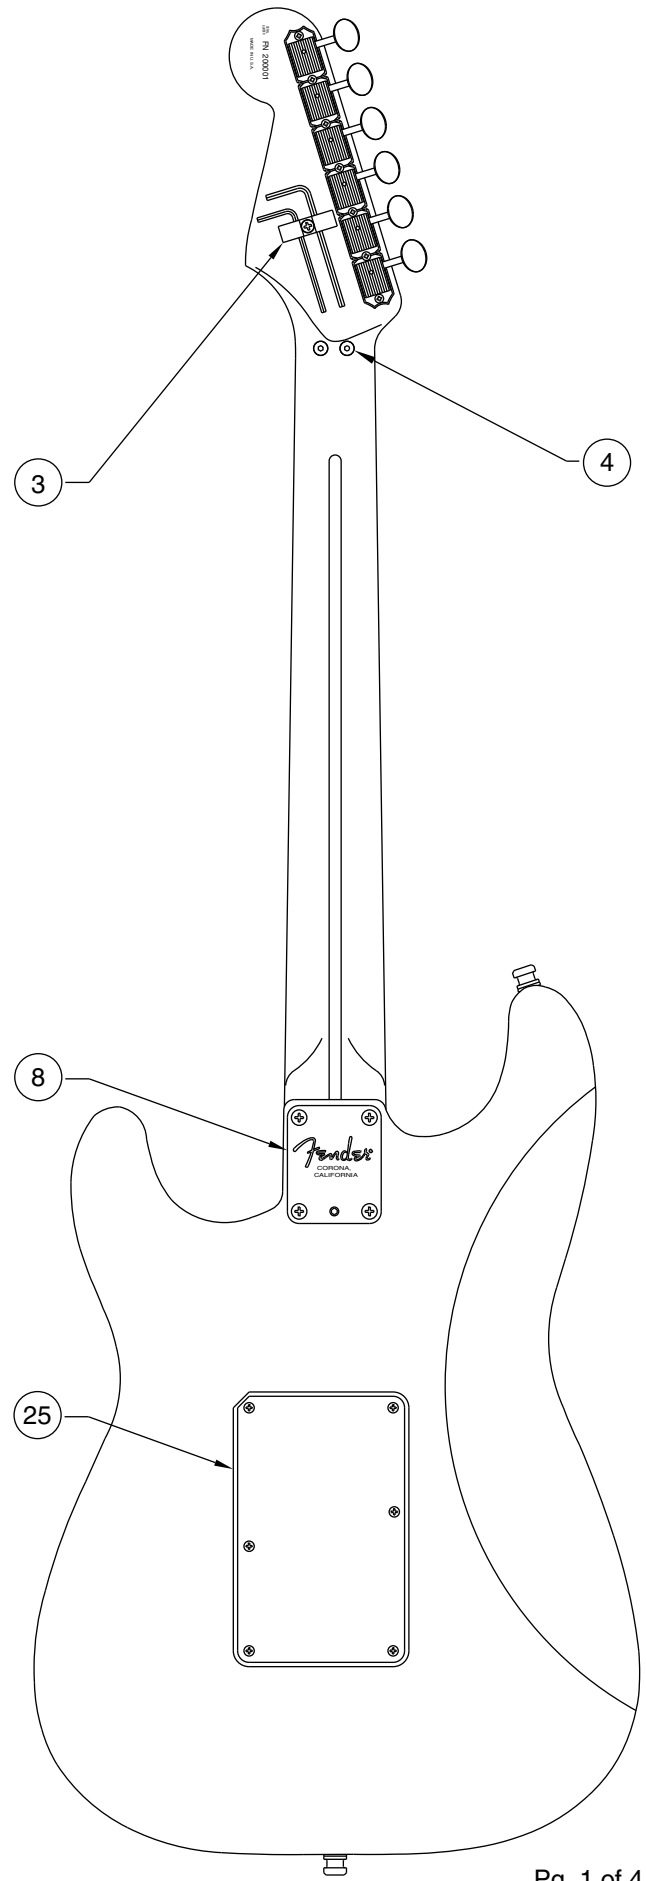

FLOYD ROSE CLASSIC STRATOCASTER HSS 11106500/6502