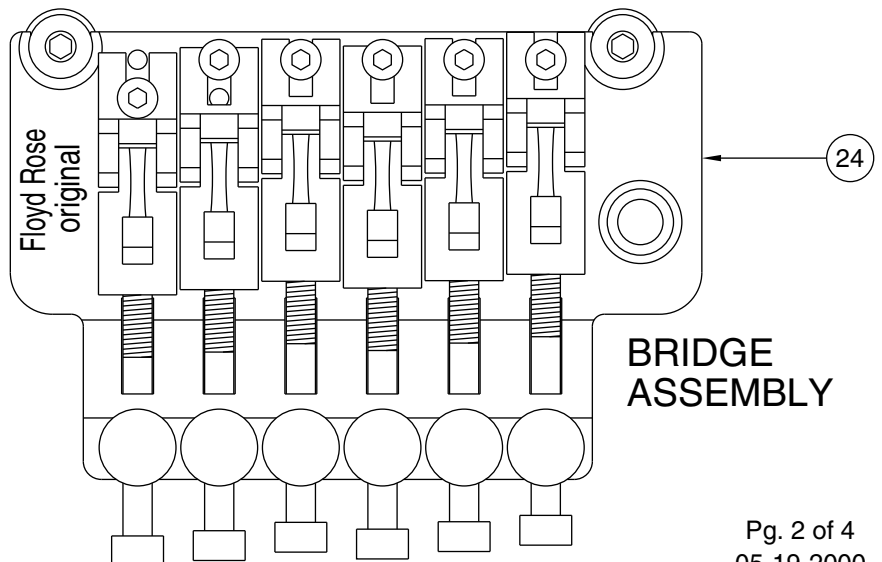

FLOYD ROSE CLASSIC STRATOCASTER HSS 1106500/6502

PICKGUARD ASSEMBLY