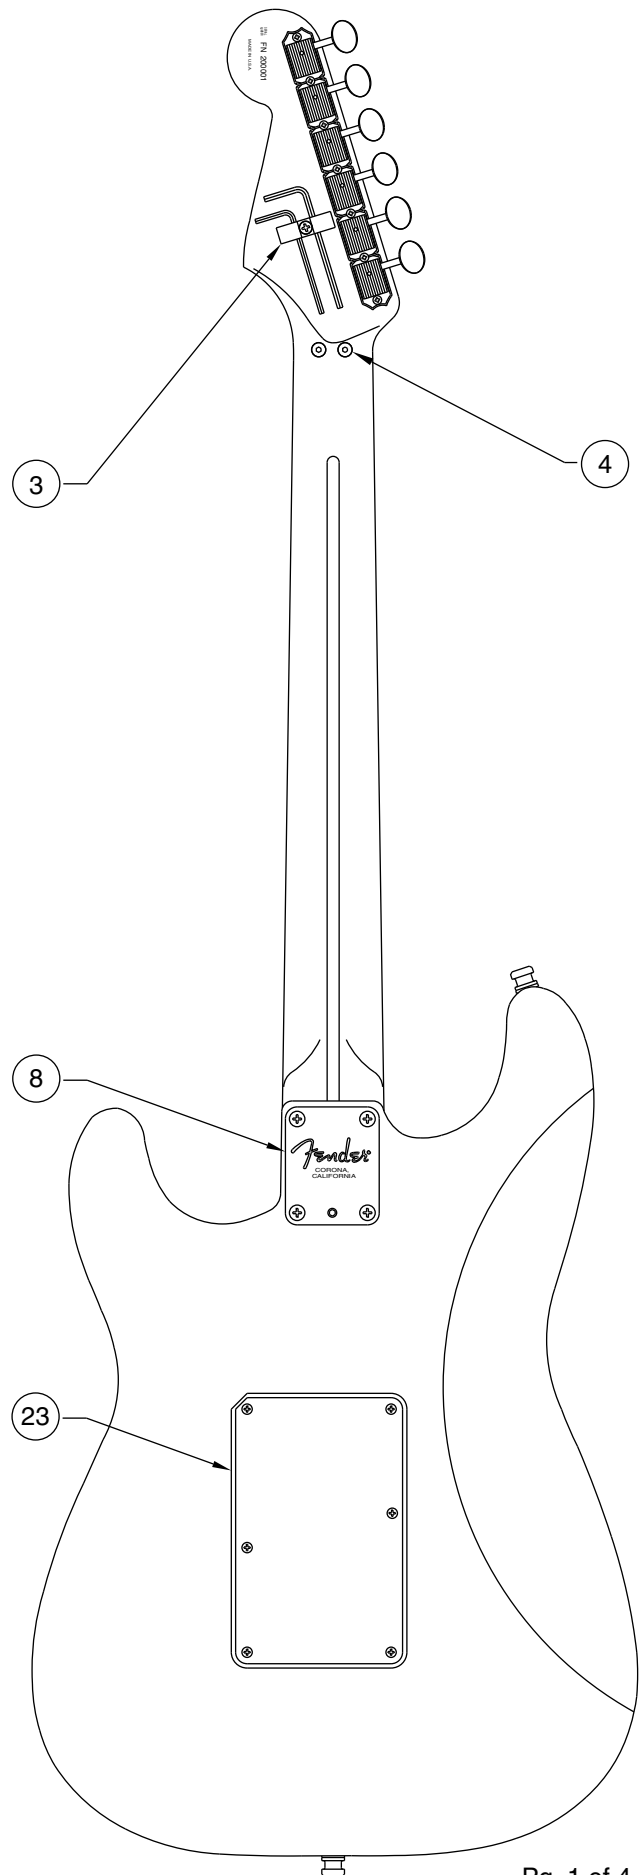

FLOYD ROSE CLASSIC STRATOCASTER HH 1106700/6702