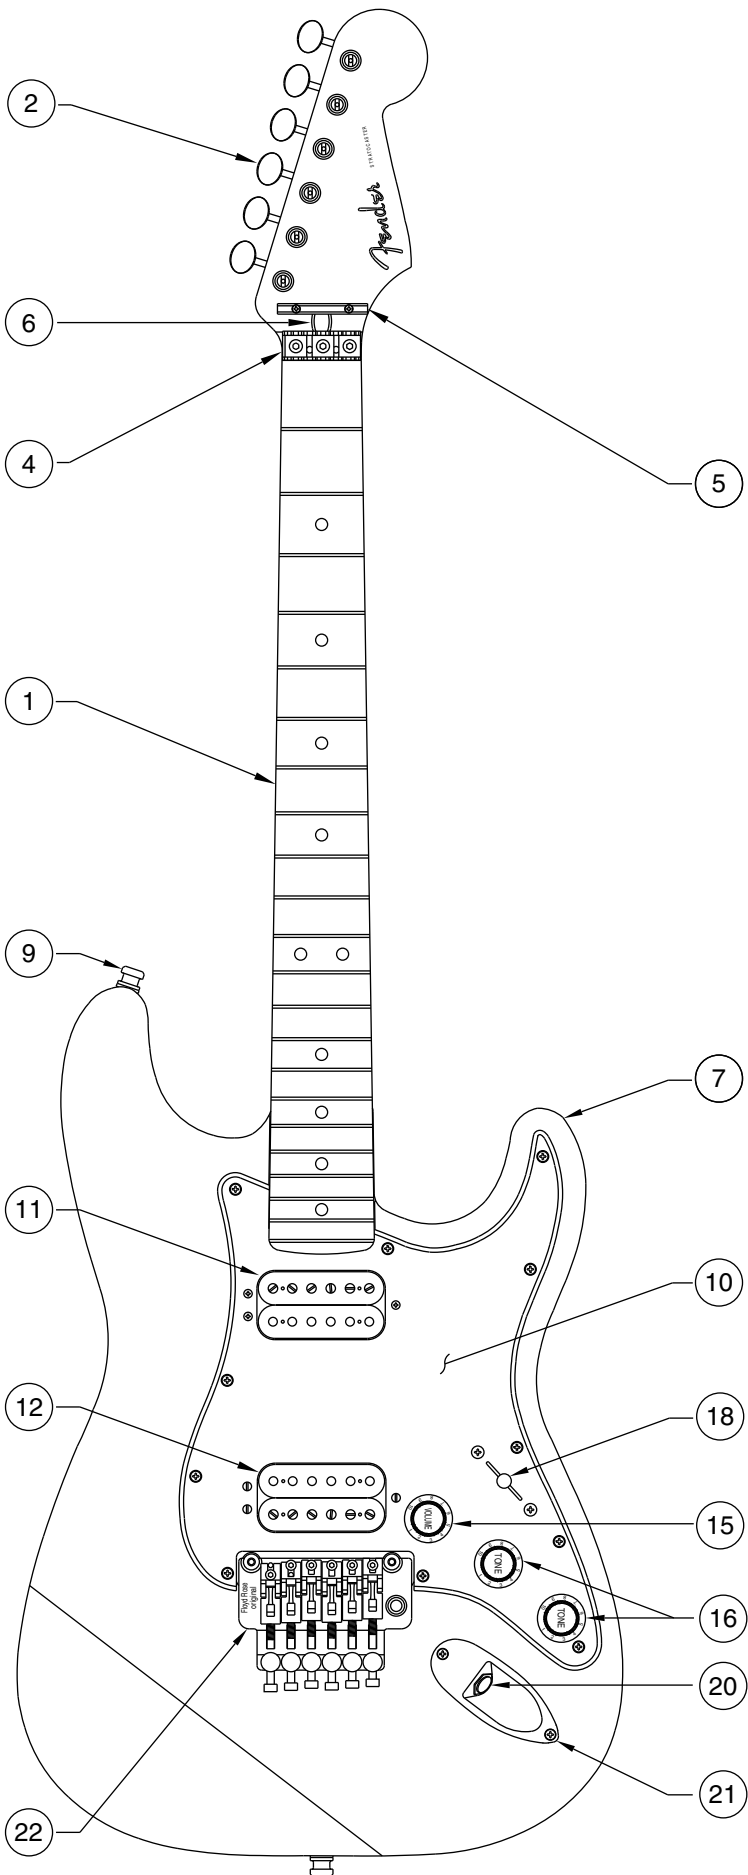

FLOYD ROSE CLASSIC STRATOCASTER HH 1106700/6702