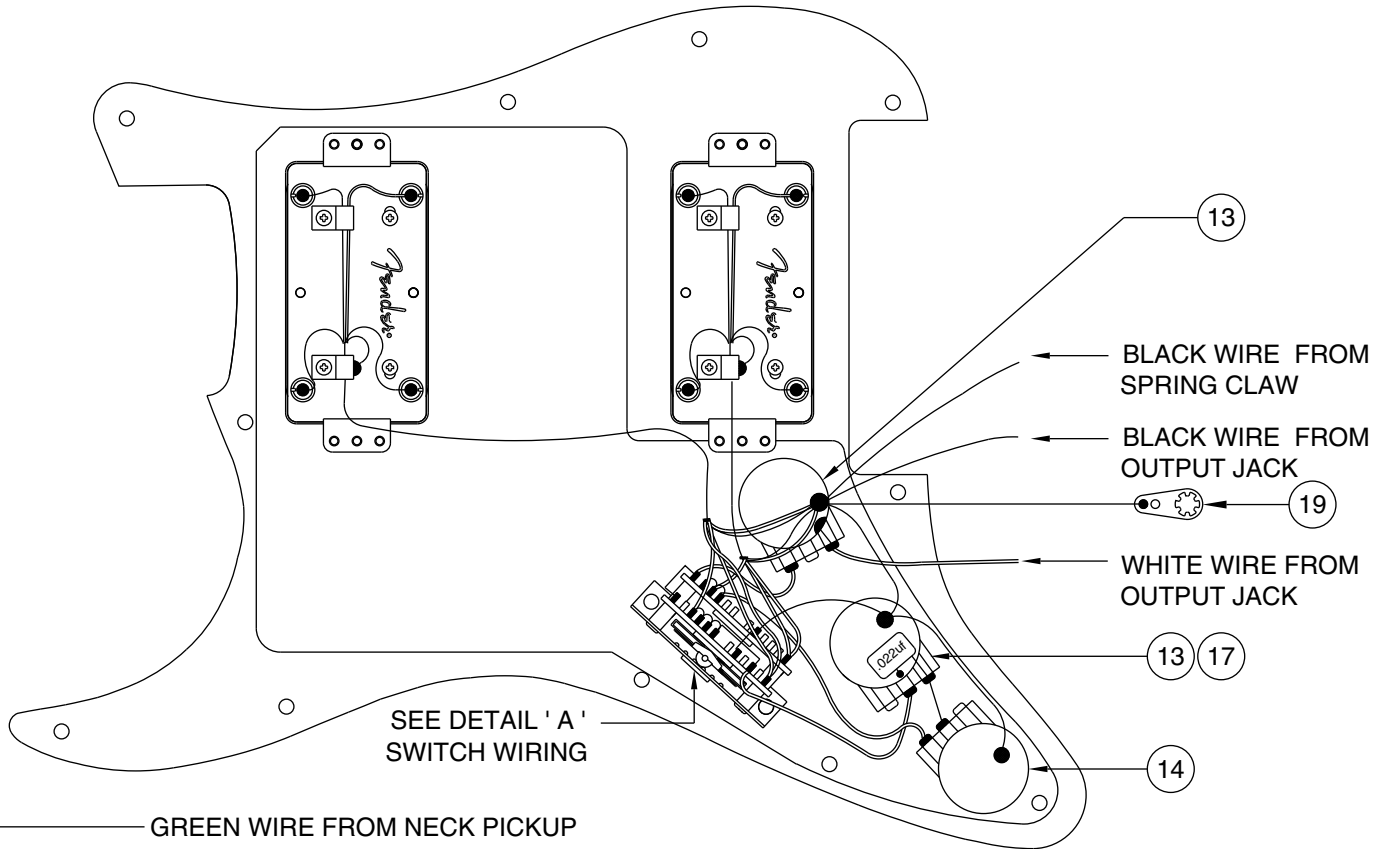

FLOYD ROSE CLASSIC STRATOCASTER HH 1106700/6702

PICKGUARD ASSEMBLY

DETAIL 'A'
N.T.S.