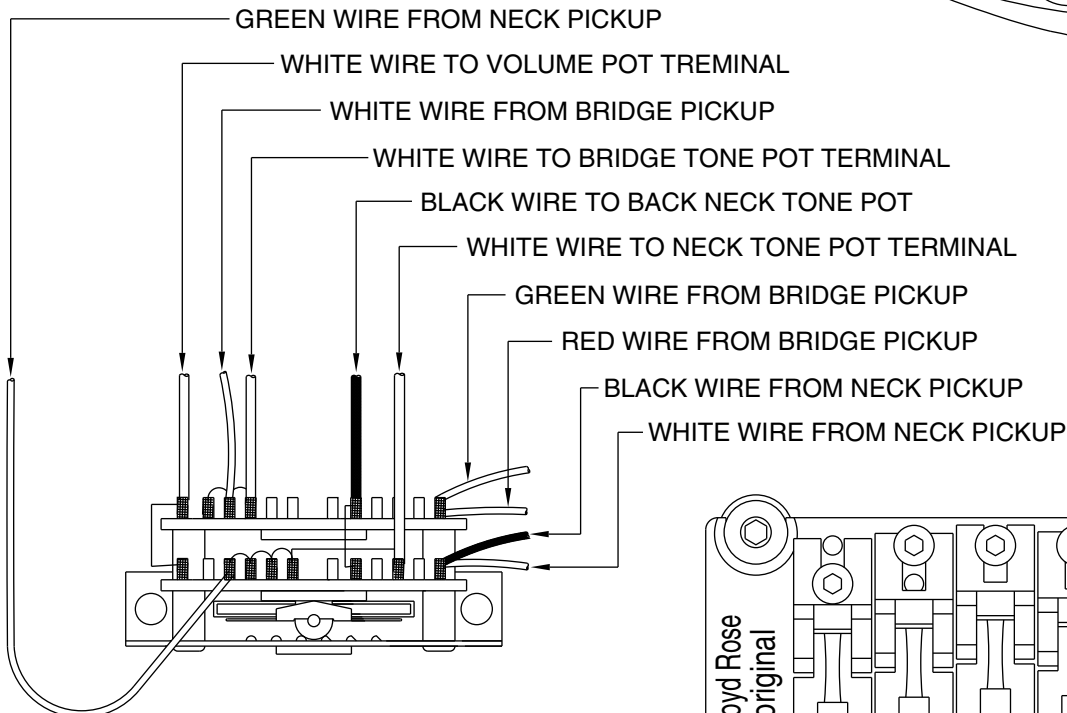

FLOYD ROSE CLASSIC STRATOCASTER HH 1106700/6702

PICKGUARD ASSEMBLY

DETAIL 'A'
N.T.S.