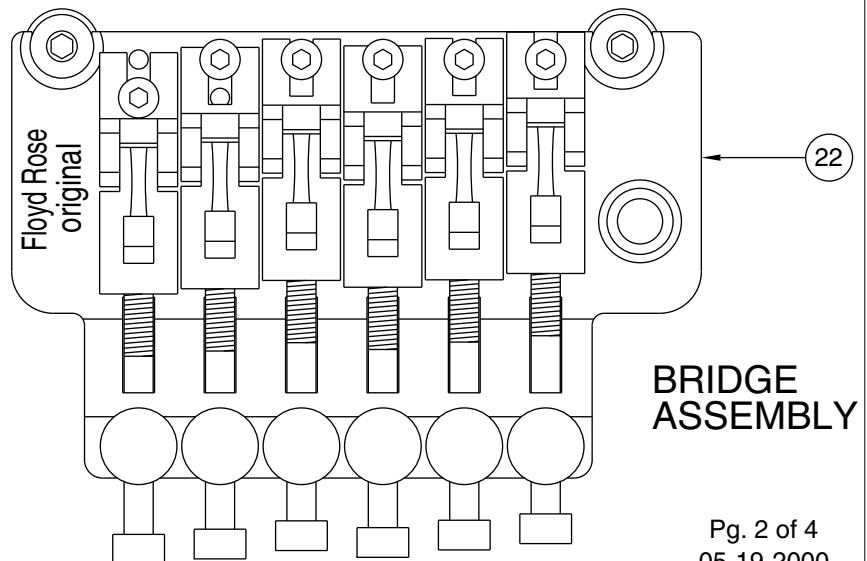

FLOYD ROSE CLASSIC STRATOCASTER HH 1106700/6702

PICKGUARD ASSEMBLY