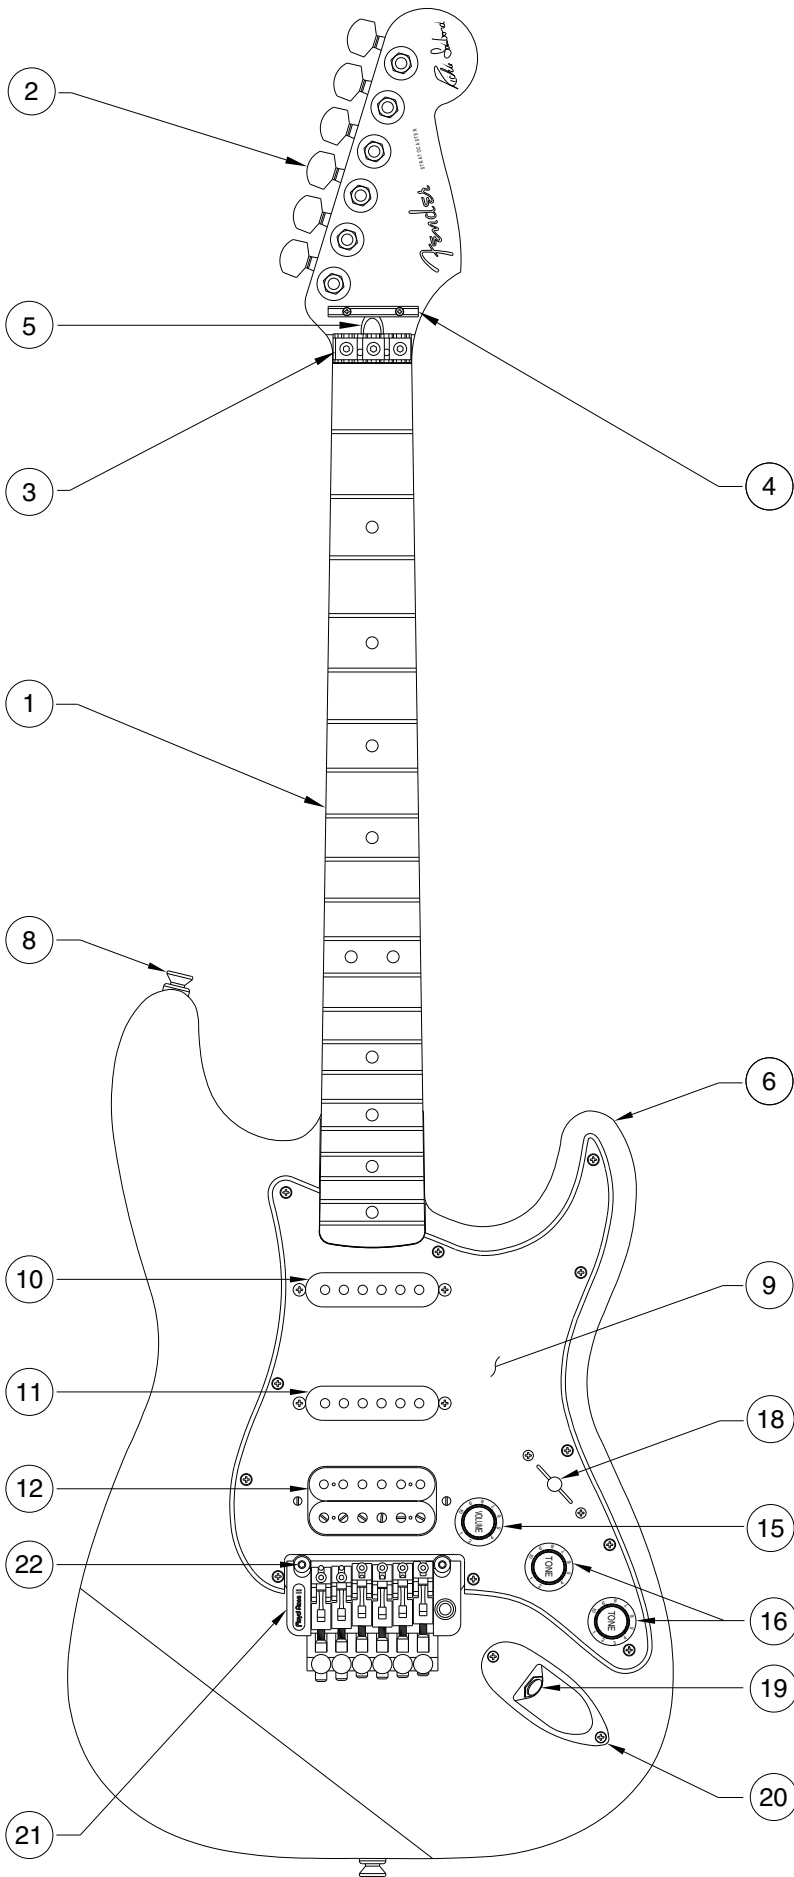

RICHIE SAMBORA MEX. STD. STRAT 1132700