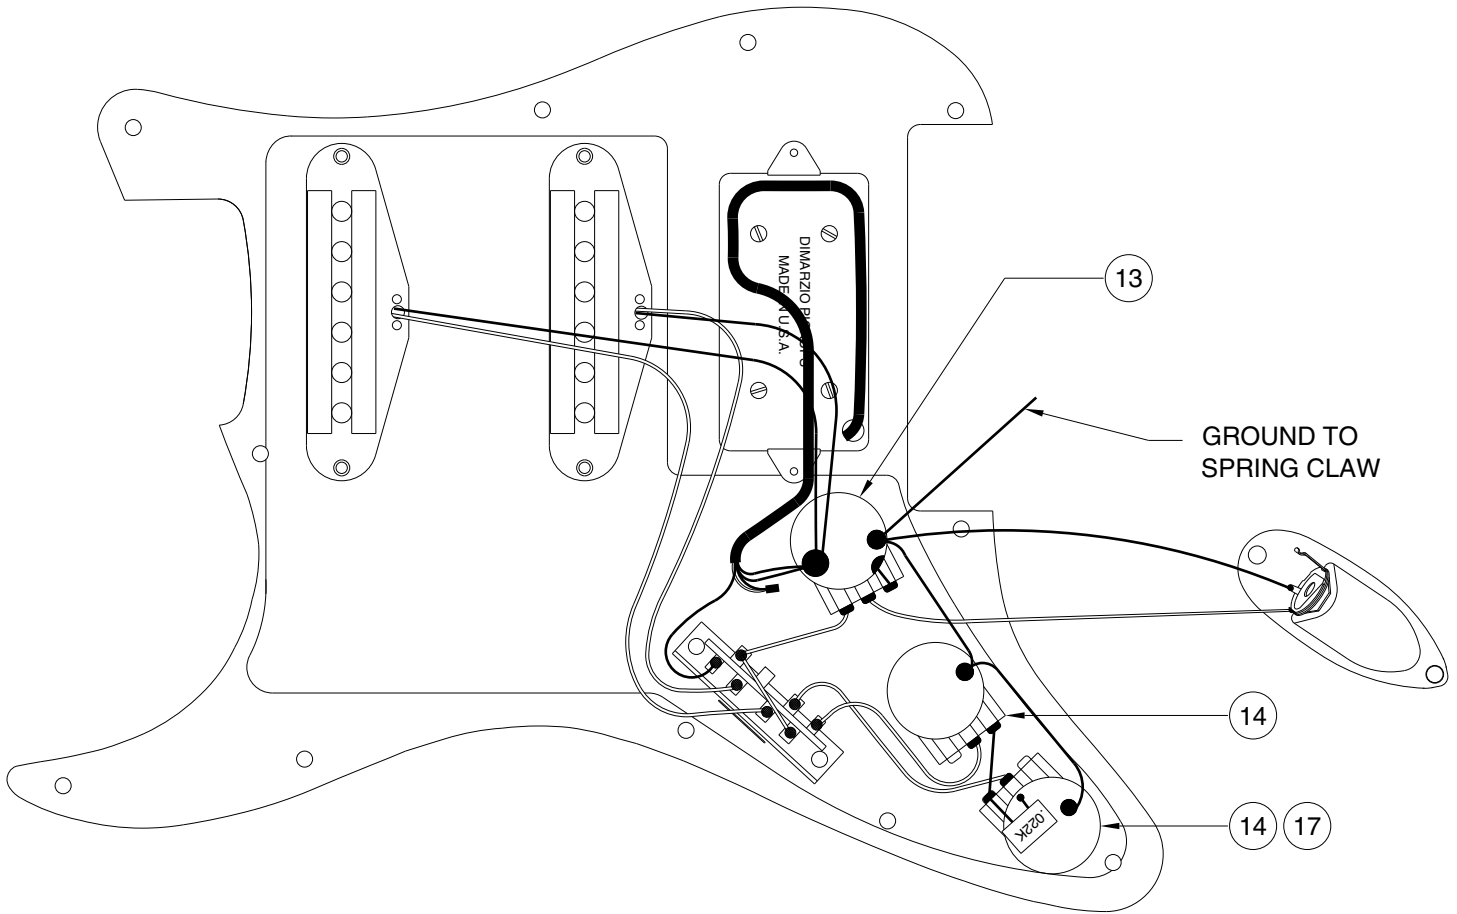

PICKGUARD ASSEMBLY