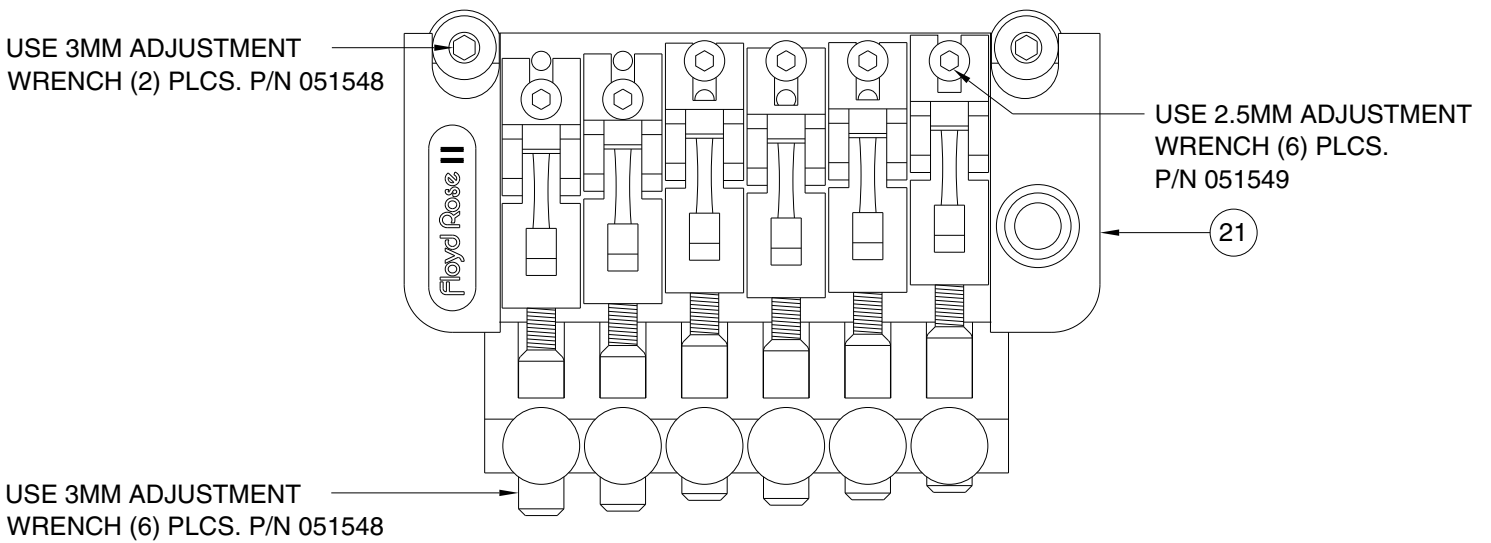

BRIDGE ASSEMBLY