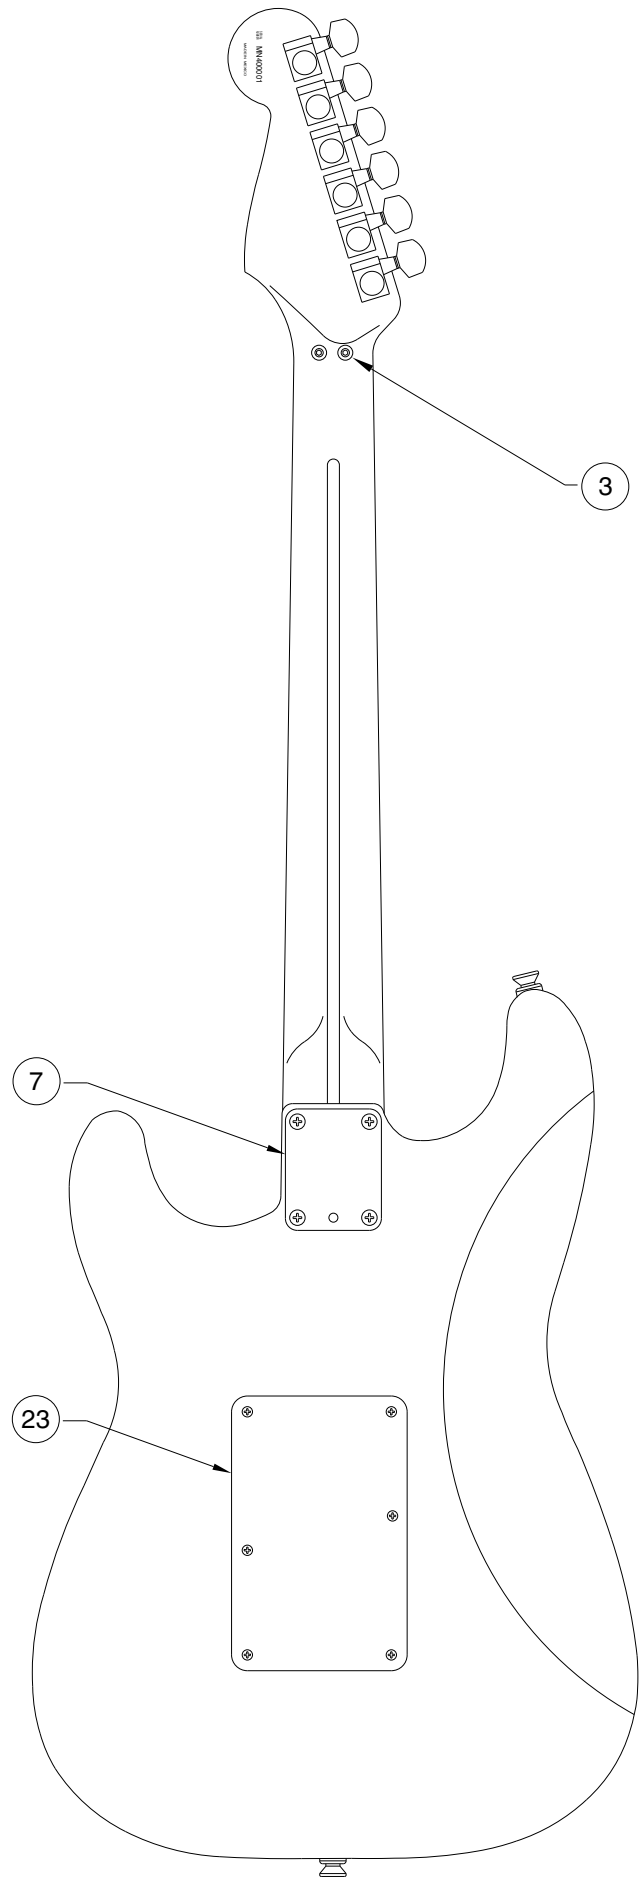

RICHIE SAMBORA MEX. STD. STRAT 1132700