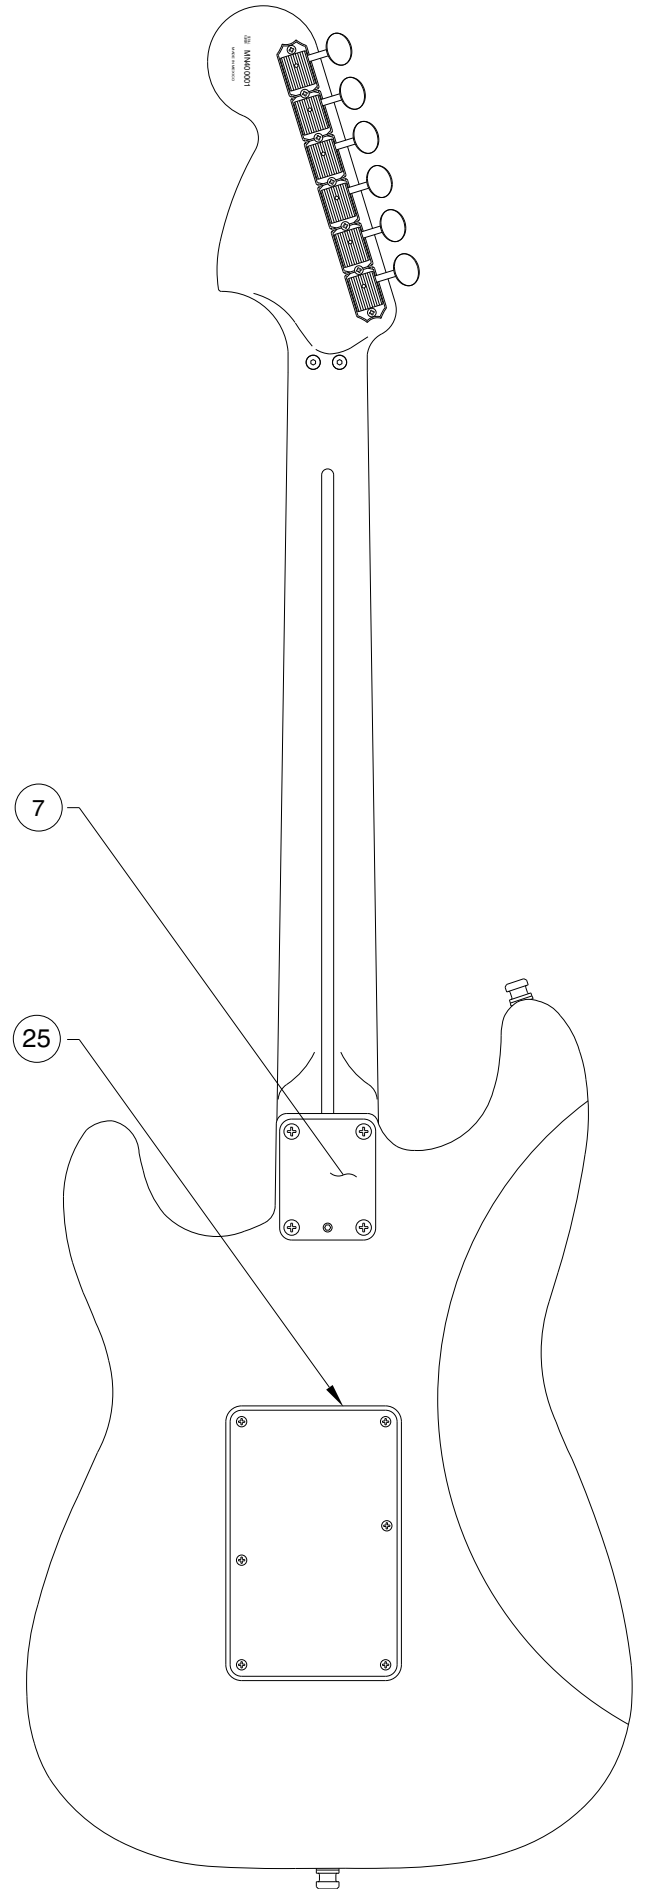

# DELUXE FAT STRATOCASTER W/FR 1133100

## PICKGUARD ASSEMBLY

BLACK WIRE FROM OUTPUT JACK  
 WHITE WIRE FROM OUTPUT JACK

BLACK & WHITE WIRES FROM BRIDGE PICKUP  
 BLACK WIRE TO BACK OF VOLUME POT  
 WHITE WIRE FROM MIDDLE PICKUP  
 GREEN WIRE FROM BRIDGE PICKUP  
 WHITE WIRE FROM NECK PICKUP  
 WHITE WIRE TO VOLUME POT TERMINAL  
 WHITE WIRE TO TONE POT W/0.05uf  
 WHITE WIRE TO TONE POT W/0.022uf

| Body Part Number |             |
|------------------|-------------|
| 0054082506       | Black       |
| 0054082580       | Artic White |