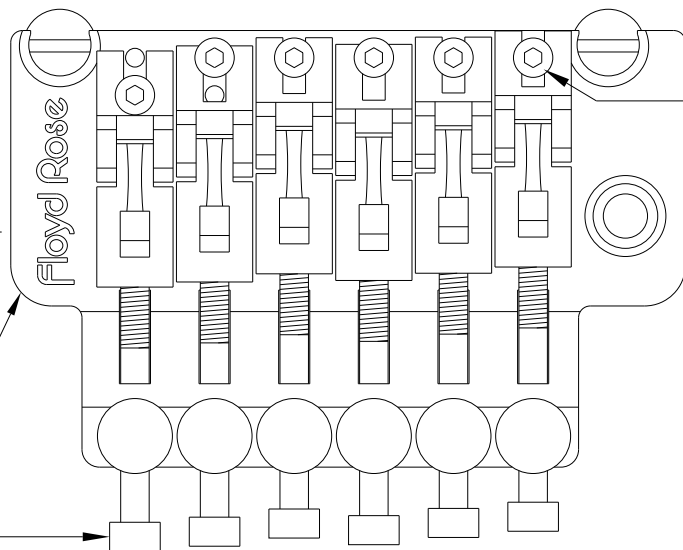

## PICKGUARD ASSEMBLY

BLACK WIRE FROM OUTPUT JACK  
 WHITE WIRE FROM OUTPUT JACK

BLACK & WHITE WIRES FROM BRIDGE PICKUP  
 BLACK WIRE TO BACK OF VOLUME POT  
 WHITE WIRE FROM MIDDLE PICKUP  
 GREEN WIRE FROM BRIDGE PICKUP  
 WHITE WIRE FROM NECK PICKUP  
 WHITE WIRE TO VOLUME POT TERMINAL  
 WHITE WIRE TO TONE POT W/0.05uf  
 WHITE WIRE TO TONE POT W/0.022uf

### BRIDGE ASSEMBLY

SWITCH WIRING DETAIL

USE 2.5MM ADJUSTMENT WRENCH (6) PLCS. P/N 054151

USE 3MM ADJUSTMENT WRENCH (6) PLCS. P/N 054150

| Body Part Number |             |
|------------------|-------------|
| 0054082506       | Black       |
| 0054082580       | Artic White |