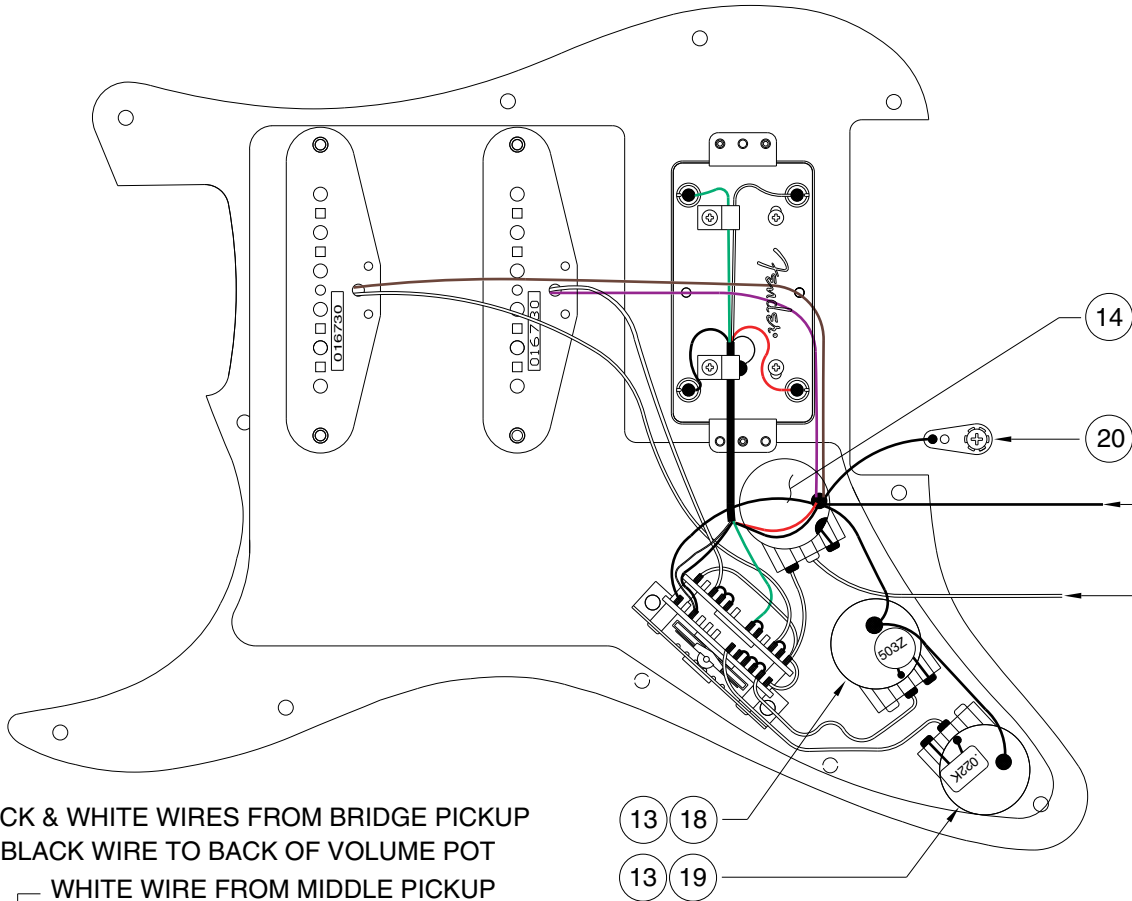

## PICKGUARD ASSEMBLY

BLACK WIRE FROM OUTPUT JACK  
 WHITE WIRE FROM OUTPUT JACK

BLACK & WHITE WIRES FROM BRIDGE PICKUP  
 BLACK WIRE TO BACK OF VOLUME POT  
 WHITE WIRE FROM MIDDLE PICKUP  
 GREEN WIRE FROM BRIDGE PICKUP  
 WHITE WIRE FROM NECK PICKUP  
 WHITE WIRE TO VOLUME POT TERMINAL  
 WHITE WIRE TO TONE POT W/0.05uf  
 WHITE WIRE TO TONE POT W/0.022uf

| Body Part Number |             |
|------------------|-------------|
| 0054082506       | Black       |
| 0054082580       | Artic White |

## SWITCH & CONTROL FUNCTION

| 5 WAY SWITCH POSITION |              |    |    |    |                         |
|-----------------------|--------------|----|----|----|-------------------------|
|                       |              |    |    |    | ← 5 WAY SWITCH POSITION |
| T1                    | T1           | T1 | T1 | T2 | ← TONE CONTROL          |
|                       |              |    |    |    | ← NECK PICKUP           |
|                       |              |    |    |    | ← MIDDLE PICKUP         |
|                       |              |    |    |    | ← BRIDGE PICKUP (A)     |
|                       |              |    |    |    | ← BRIDGE PICKUP (B)     |
|                       | PICKUP IS ON |    |    |    | PICKUP IS OFF           |