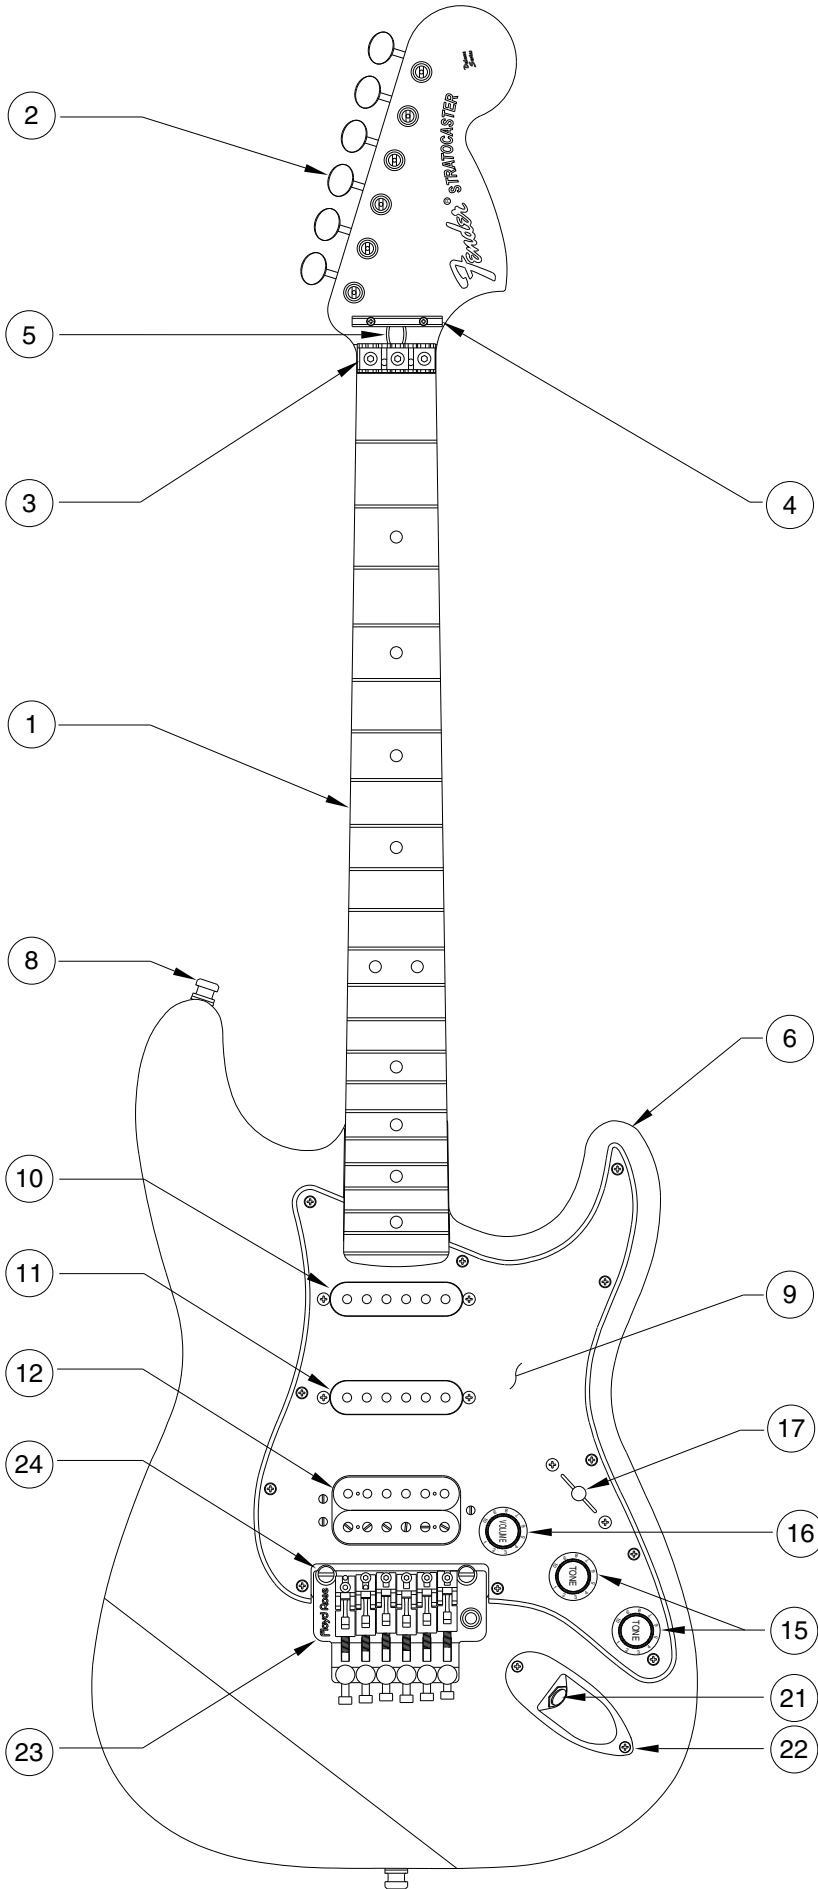

# DELUXE FAT STRATOCASTER W/FR 1133100

## PICKGUARD ASSEMBLY

BLACK WIRE FROM OUTPUT JACK  
 WHITE WIRE FROM OUTPUT JACK

BLACK & WHITE WIRES FROM BRIDGE PICKUP  
 BLACK WIRE TO BACK OF VOLUME POT  
 WHITE WIRE FROM MIDDLE PICKUP  
 GREEN WIRE FROM BRIDGE PICKUP  
 WHITE WIRE FROM NECK PICKUP  
 WHITE WIRE TO VOLUME POT TERMINAL  
 WHITE WIRE TO TONE POT W/0.05uf  
 WHITE WIRE TO TONE POT W/0.022uf

| Body Part Number |             |
|------------------|-------------|
| 0054082506       | Black       |
| 0054082580       | Artic White |