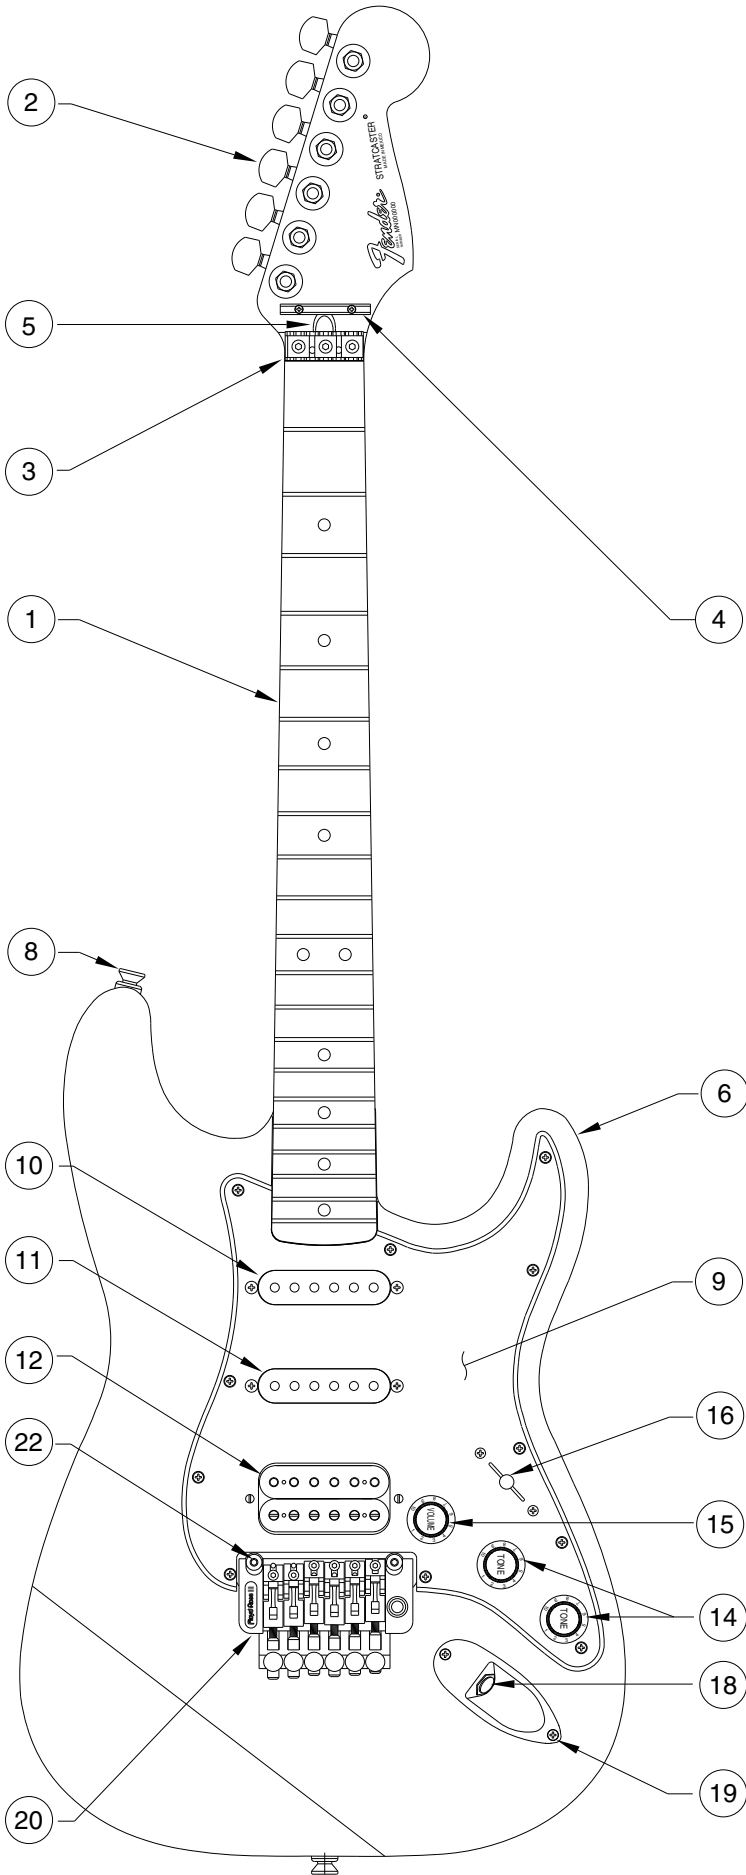

MEX. STANDARD FAT STRAT FR 1134700

MEX. STANDARD FAT STRAT FR 1134700

PICKGUARD ASSEMBLY

SWITCH WIRING

MEX. STANDARD FAT STRAT FR 1134700

REF.#	P/N	DESCRIPTION	REF.#	P/N	DESCRIPTION
1	0053172000	Neck, Fat Strat Floyd Rose, RW	22	0051556000	Pivot Screw, FR II
2	0037429000	Tuning Key, (1) Set		0051557000	Insert, Bushing FR II
3	0053107000	Bushing Keys Ping			
	0053106000	Washer, Key Ping			
	0051554000	Nut Top FR II			
	0051559000	Section Top Nut			
4	0051560000	Screw Nut Section			
	0051551000	Screws Nut Mtg			
	0051558000	Bar String Retainer			
5	0051552000	Mounting Screw			
	0041694000	Truss Rod Adjustment Nut			
6	0023811000	Truss Rod Adjusting Wrench			
	0053175xxx	Body, Mex. Std. Strat, Snbst			
7	0041676xxx	Body, Mex. Std. Strat, Sld Clr			
	0047334000	Neck Mounting Plate			
8	0015636000	Mounting Screw			
	0031571000	Screw Set			
	0012344000	Strap Button			
9	0015610000	Mounting Screw			
	0020491000	Felt Washer, White			
	0053157000	Pickguard, Floyd Rose, White/Black/White			
10	0015578000	Mounting Screw			
	0053206000	Pickup, Strat Mex, Neck			
11	0048631000	Mounting Screw			
	0019240000	Spring, Elev Concical			
	0053207000	Pickup, Strat Mex, Middle			
12	0048631000	Mounting Screw			
	0019240000	Spring, Elev Concical			
	0050950000	Pickup, Humbucker Std, Wide, White, Bridge			
13	0050166000	Mounting Screw			
	0050167000	Spring, Humbucker, Mtg 3/4"			
	0013446000	Control, 250K (3)			
14	0016352000	Mounting Nut			
	0022384000	Washer, Lock Intl.			
	0054190000	Knob, Tone, Std. Strat., White (2)			
15	0054191000	Knob, Volume Std. Strat. White			
	0053291000	Switch, Lever 5-Position			
16	0019554000	Knob, White			
	0021417000	Mounting Screw			
17	0024832000	Capacitor, .022 uF			
18	0047329000	Output Jack			
	0016352000	Mounting Nut			
	0016436000	Washer, Lock Intl.			
19	0033023000	Ferrule, Jack			
	0015578000	Mounting Screw			
20	0996440100	Bridge Ass'y, Floyd Rose II CHR			
	0051548000	Adjusting Wrench, Bridge Height			
	0051550000	Arm, Tremolo			
	0051553000	Claw, Tremolo			
	0051555000	Mounting Screw			
	0051561000	Spring, Tremolo			
21	0051549000	Adjusting Wrench, Saddle Height			
	0041688000	Back Plate, Tremolo White			
	0015578000	Mounting Screws			