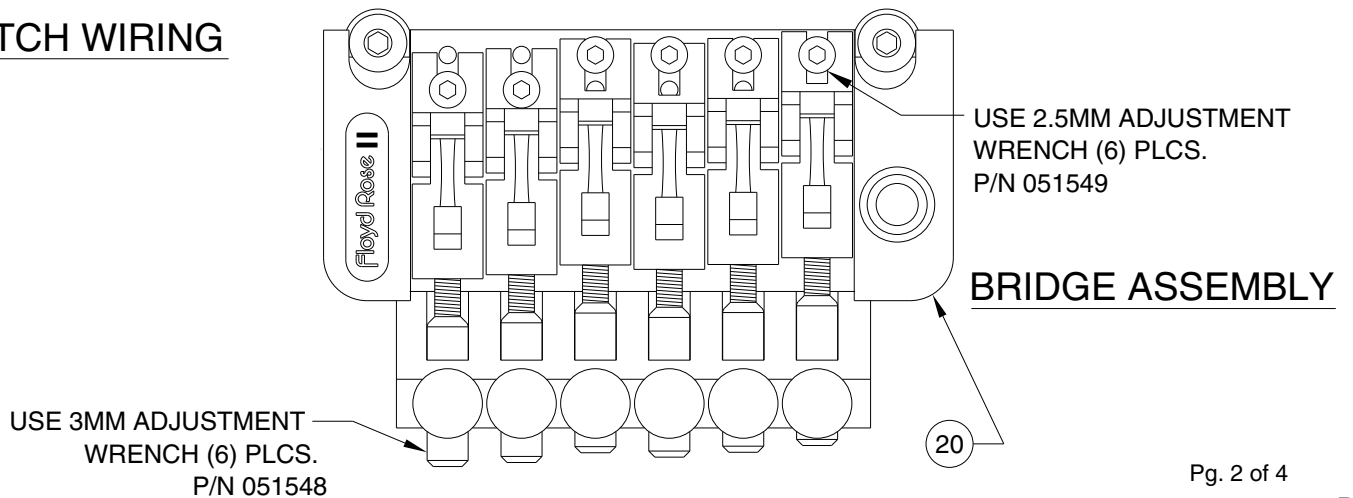

SWITCH WIRING