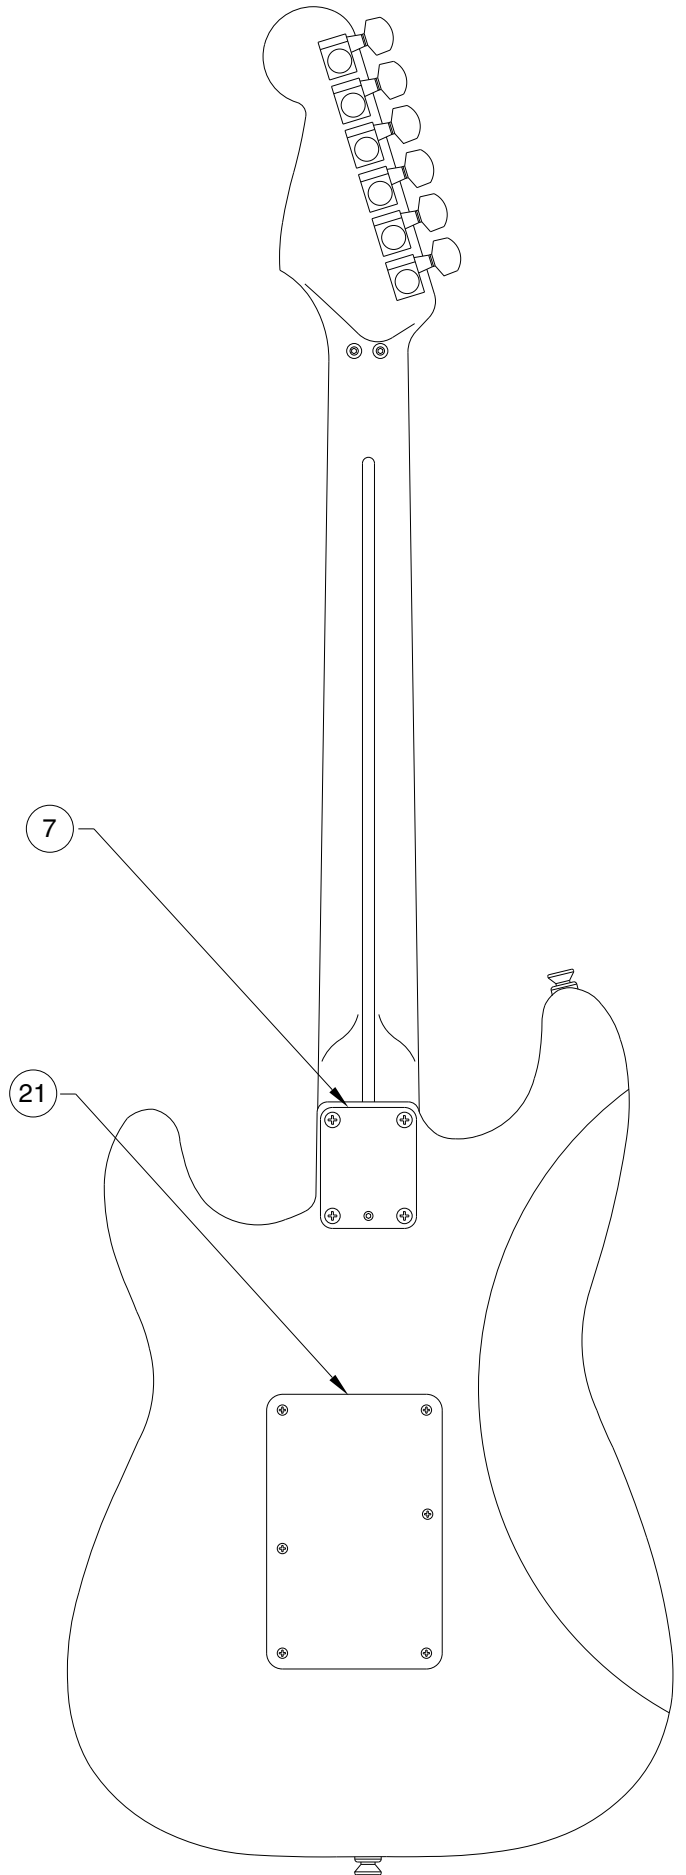

MEX. STANDARD FAT STRAT FR 1134700

MEX. STANDARD FAT STRAT FR 1134700

PICKGUARD ASSEMBLY

SWITCH WIRING

MEX. STANDARD FAT STRAT FR 1134700

REF.#	P/N	DESCRIPTION	REF.#	P/N	DESCRIPTION
1	0053172000	Neck, Fat Strat Floyd Rose, RW	22	0051556000	Pivot Screw, FR II
2	0037429000	Tuning Key, (1) Set		0051557000	Insert, Bushing FR II
3	0053107000	Bushing Keys Ping			
	0053106000	Washer, Key Ping			
	0051554000	Nut Top FR II			
	0051559000	Section Top Nut			
4	0051560000	Screw Nut Section			
	0051551000	Screws Nut Mtg			
	0051558000	Bar String Retainer			
5	0051552000	Mounting Screw			
	0041694000	Truss Rod Adjustment Nut			
6	0023811000	Truss Rod Adjusting Wrench			
	0053175xxx	Body, Mex. Std. Strat, Snbst			
7	0041676xxx	Body, Mex. Std. Strat, Sld Clr			
	0047334000	Neck Mounting Plate			
8	0015636000	Mounting Screw			
	0031571000	Screw Set			
	0012344000	Strap Button			
9	0015610000	Mounting Screw			
	0020491000	Felt Washer, White			
	0053157000	Pickguard, Floyd Rose, White/Black/White			
10	0015578000	Mounting Screw			
	0053206000	Pickup, Strat Mex, Neck			
11	0048631000	Mounting Screw			
	0019240000	Spring, Elev Concical			
	0053207000	Pickup, Strat Mex, Middle			
12	0048631000	Mounting Screw			
	0019240000	Spring, Elev Concical			
	0050950000	Pickup, Humbucker Std, Wide, White, Bridge			
13	0050166000	Mounting Screw			
	0050167000	Spring, Humbucker, Mtg 3/4"			
	0013446000	Control, 250K (3)			
14	0016352000	Mounting Nut			
	0022384000	Washer, Lock Intl.			
	0054190000	Knob, Tone, Std. Strat., White (2)			
15	0054191000	Knob, Volume Std. Strat. White			
	0053291000	Switch, Lever 5-Position			
16	0019554000	Knob, White			
	0021417000	Mounting Screw			
17	0024832000	Capacitor, .022 uF			
18	0047329000	Output Jack			
	0016352000	Mounting Nut			
	0016436000	Washer, Lock Intl.			
19	0033023000	Ferrule, Jack			
	0015578000	Mounting Screw			
20	0996440100	Bridge Ass'y, Floyd Rose II CHR			
	0051548000	Adjusting Wrench, Bridge Height			
	0051550000	Arm, Tremolo			
	0051553000	Claw, Tremolo			
	0051555000	Mounting Screw			
	0051561000	Spring, Tremolo			
21	0051549000	Adjusting Wrench, Saddle Height			
	0041688000	Back Plate, Tremolo White			
	0015578000	Mounting Screws			