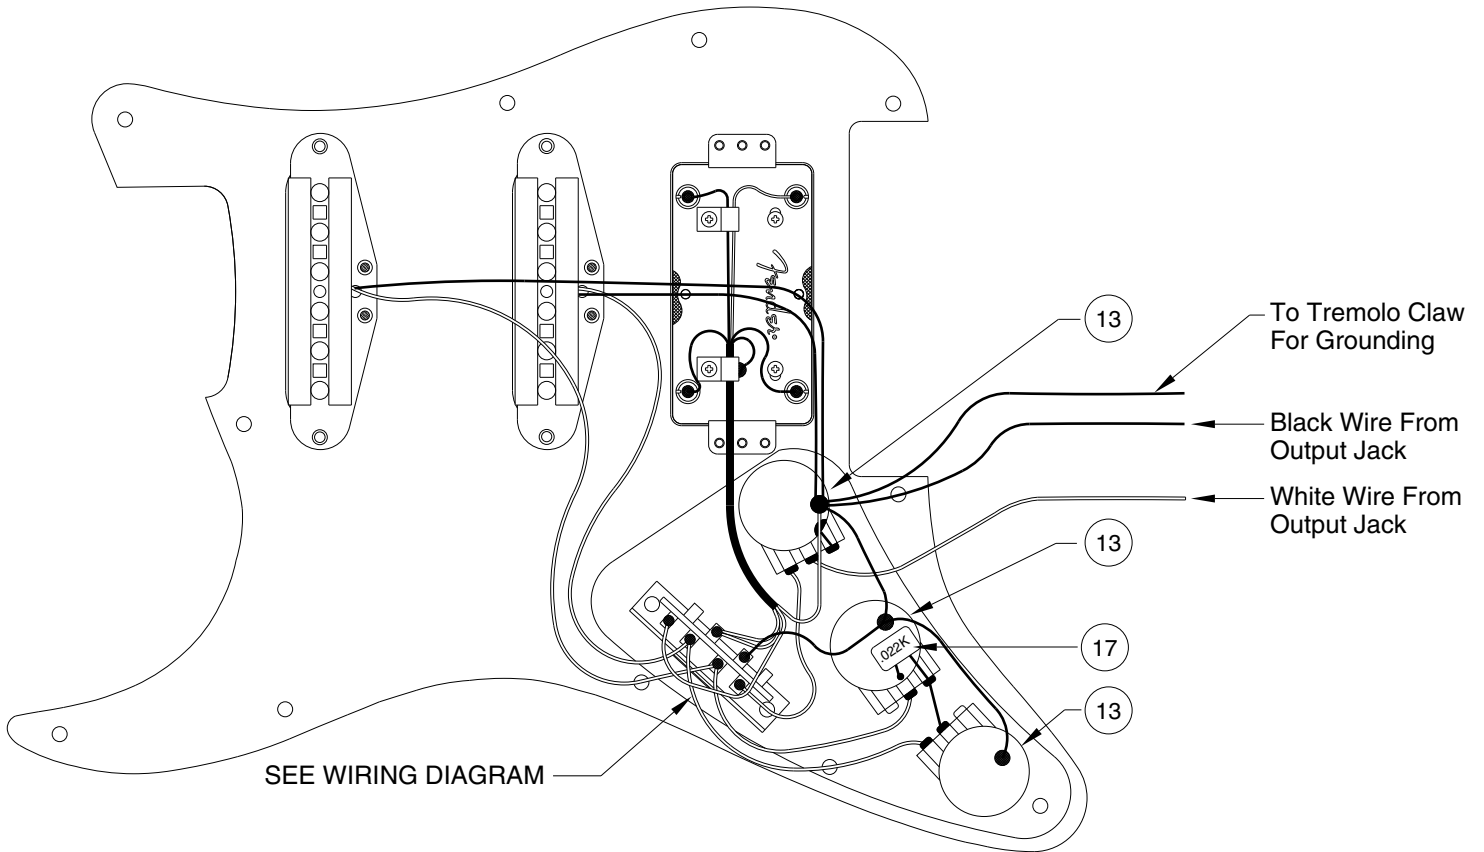

MEX. STANDARD FAT STRAT FR 1134700

PICKGUARD ASSEMBLY