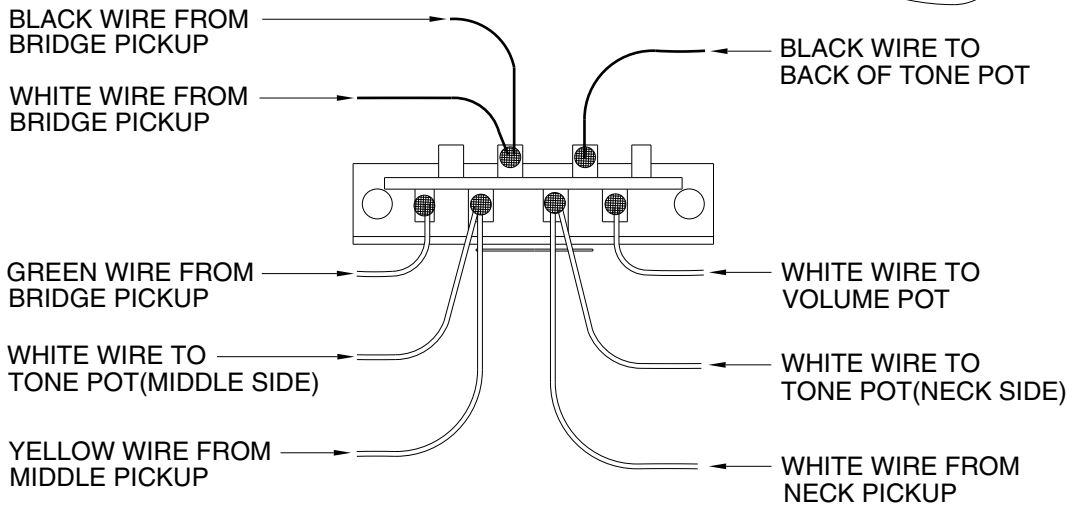

MEX. STANDARD FAT STRAT FR 1134700

PICKGUARD ASSEMBLY